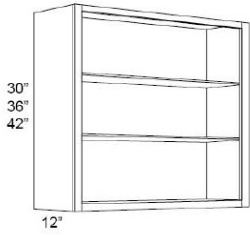

NDW1230	No Door Wall - 12"W x 30"H x 12"D - 2 Shelves (Finished interior, D	$283.19
NDW1236	No Door Wall - 12"W x 36"H x 12"D - 3 Shelves (Finished interior, D	$341.33
NDW1242	No Door Wall - 12"W x 42"H x 12"D - 3 Shelves (Finished interior, D	$411.66
NDW1530	No Door Wall - 15"W x 30"H x 12"D - 2 Shelves (Finished interior, D	$320.70
NDW1536	No Door Wall - 15"W x 36"H x 12"D - 3 Shelves (Finished interior, D	$380.71
NDW1542	No Door Wall - 15"W x 42"H x 12"D - 3 Shelves (Finished interior, D	$441.66
NDW1830	No Door Wall - 18"W x 30"H x 12"D - 2 Shelves (Finished interior, D	$361.96
NDW1836	No Door Wall - 18"W x 36"H x 12"D - 3 Shelves (Finished interior, D	$416.35
NDW1842	No Door Wall - 18"W x 42"H x 12"D - 3 Shelves (Finished interior, D	$468.86
NDW2430	No Door Wall - 24"W x 30"H x 12"D - 2 Shelves (Finished interior, D	$451.98
NDW2436	No Door Wall - 24"W x 36"H x 12"D - 3 Shelves (Finished interior, D	$478.24
NDW2442	No Door Wall - 24"W x 42"H x 12"D - 3 Shelves (Finished interior, D	$506.37
NDW3030	No Door Wall - 30"W x 30"H x 12"D - 2 Shelves (Finished interior, D	$459.48
NDW3036	No Door Wall - 30"W x 36"H x 12"D - 3 Shelves (Finished interior, D	$541.06
NDW3042	No Door Wall - 30"W x 42"H x 12"D - 3 Shelves (Finished interior, D	$621.71
NDW3630	No Door Wall - 36"W x 30"H x 12"D - 2 Shelves (Finished interior, D	$466.05
NDW3636	No Door Wall - 36"W x 36"H x 12"D - 3 Shelves (Finished interior, D	$601.08
NDW3642	No Door Wall - 36"W x 42"H x 12"D - 3 Shelves (Finished interior, D	$737.99
NDWDC2430	Diagonal Corner No Door - 24"W x 30"H x 12"D - 2 Shelves (Finished	$758.62
NDWDC2436	Diagonal Corner No Door - 24"W x 36"H x 12"D - 3 Shelves (Finished	$891.77
NDWDC2442	Diagonal Corner No Door - 24"W x 42"H x 12"D - 3 Shelves (Finished	$941.47
NDWDC2730	Diagonal Corner No Door - 27"W x 30"H x 12"D - 2 Shelves (Finished	$796.13
NDWDC2736	Diagonal Corner No Door - 27"W x 36"H x 12"D - 3 Shelves (Finished	$916.16
NDWDC2742	Diagonal Corner No Door - 27"W x 42"H x 12"D - 3 Shelves (Finished	$988.36