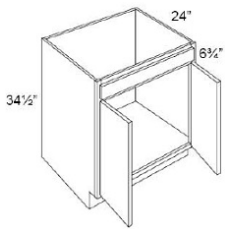

Double Door Sink Base with Drawer(s) - Base Cabinets

Alabaster

SB24	Sink Base - 24"W x 34-1/2"H x 24"D - 2 Doors 1 Drawer Front	$514.81
SB27	Sink Base - 27"W x 34-1/2"H x 24"D - 2 Doors 1 Drawer Front	$560.76
SB30	Sink Base - 30"W x 34-1/2"H x 24"D - 2 Doors 1 Drawer Front	$591.70
SB33	Sink Base - 33"W x 34-1/2"H x 24"D - 2 Doors 1 Drawer Front	$602.95
SB36	Sink Base - 36"W x 34-1/2"H x 24"D - 2 Doors 1 Drawer Front	$625.46
SB39	Sink Base - 39"W x 34-1/2"H x 24"D - 2 Doors 2 Drawer Fronts	$674.22
SB42	Sink Base - 42"W x 34-1/2"H x 24"D - 2 Doors 2 Drawer Fronts	$729.55