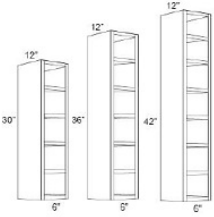

Wine Cubby - Accessories

Alabaster

WC0630	Wine Cubby - 6"W x 30"H x 12"D (Finished interior, 5/8" Veneer plyw)	$170.66
WC0636	Wine Cubby - 6"W x 36"H x 12"D (Finished interior, 5/8" Veneer plyw)	$204.42
WC0642	Wine Cubby - 6"W x 42"H x 12"D (Finished interior, 5/8" Veneer plyw)	$245.68