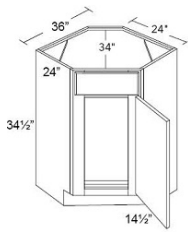

Corner Sink Base Cabinet - Base Cabinets

Alabaster

DSB36	Corner Sink Base Cabinet - 32"W (Door front is 14-1/2"W) x 34-1/2"H	$755.80