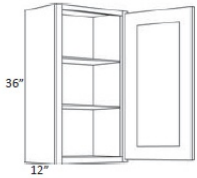

36" High Single Door - Wall Cabinets

Alabaster

W0936	Wall - 09"W x 36"H x 12"D - 1 Door - 2 Shelves	$292.57
W1236	Wall - 12"W x 36"H x 12"D - 1 Door - 2 Shelves	$320.70
W1536	Wall - 15"W x 36"H x 12"D - 1 Door - 2 Shelves	$335.70
W1836	Wall - 18"W x 36"H x 12"D - 1 Door - 2 Shelves	$379.77
W2136	Wall - 21"W x 36"H x 12"D - 1 Door - 2 Shelves	$428.54