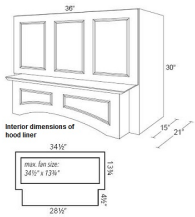

3 Panel Arched - Accessories

Alabaster

RHA363021	3 Panel Arched - 36"W x 30"H x 21"D- 3 Doors (Top panel lifts up, S	$2655.64