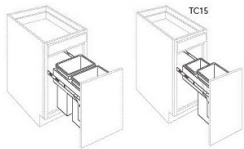

Trash Can (W/ Full Extension Slides) - Accessories

Alabaster

TC15	Trash Can Pull-Out - Fits B15 (Cabinet not included, cabinet must b	$413.53
TC18	Trash Can Pull-Out - Fits B18 (Cabinet not included, cabinet must b	$616.08
TC21	Trash Can Pull-Out - Fits B21 (Cabinet not included, cabinet must b	$663.91