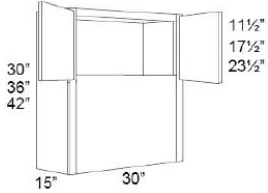

Microwave Unit - Accessories

Alabaster

MC303015	Microwave Cabinet - 30"W x 30"H x 15"D (Max. cut-out: 28"x 16-1/4",	$696.73
MC303615	Microwave Cabinet - 30"W x 36"H x 15"D (Max. cut-out: 28"x 16-1/4",	$873.96
MC304215	Microwave Cabinet - 30"W x 42"H x 15"D (Max. cut-out: 28"x 16-1/4",	$948.98