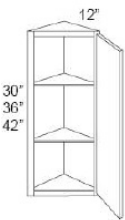

Wall with Drawers - Wall Cabinets

Alabaster

WD1848	Wall with Drawers - 18"W x 48"H x 15"D - 1 Door - 2 Drawers (9"H e)	\$978.05
WD1854	Wall with Drawers - 18"W x 54"H x 15"D - 1 Door - 2 Drawers (9"H e)	\$1074.63
WD1860	Wall with Drawers - 18"W x 60"H x 15"D - 1 Door - 2 Drawers (9"H e)	\$1137.46

Pie Cut Corner - Wall Cabinets

Alabaster

WPC2430	Pie Cut Corner - 12"W x 30"H x 24"D - 1 Blind fold door - 2 Shelves	\$661.09
WPC2436	Pie Cut Corner - 12"W x 36"H x 24"D - 1 Blind fold door - 3 Shelves	\$777.37
WPC2442	Pie Cut Corner - 12"W x 42"H x 24"D - 1 Blind fold door - 3 Shelves	\$891.77

Wall Triangle End Cabinet - Wall Cabinets

Alabaster

WAE1230	Triangle End Cabinet - 12"W x 30"H x 12"D - 1 Door - 2 Shelves (Adj)	\$331.95
WAE1236	Triangle End Cabinet - 12"W x 36"H x 12"D - 1 Door - 3 Shelves (Adj)	\$378.84
WAE1242	Triangle End Cabinet - 12"W x 42"H x 12"D - 1 Door - 3 Shelves (Adj)	\$433.23

Wall End Shelf - Wall Cabinets

Alabaster

OE1230	Wall End Shelf - 12"W x 30"H x 12"D - 2 Shelves (Comes at 12"-Will	\$357.27
OE1236	Wall End Shelf - 12"W x 36"H x 12"D - 2 Shelves (Comes at 12"-Will	\$421.03
OE1242	Wall End Shelf - 12"W x 42"H x 12"D - 3 Shelves (Comes at 12"-Will	\$455.73