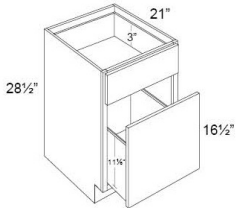

Trash Can for Vanity - Bathroom Vanities

Alabaster

TCV15 BLUM Trash Can Pull-Out for Vanity Cabinets (W/ Blum Slides) (Cabinet \$707.98

File Drawer Cabinet - Bathroom Vanities

Alabaster

FD18 File Drawer Cabinet - 18"W x 28-1/2"H x 21"D (Top Drawer 3"H, Botto \$681.72