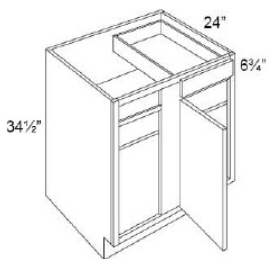

Blind Base Cabinet - Base Cabinets

Alabaster

BLB36/39	Blind Base Cabinet - 27"W x 34-1/2"H x 24"D - 1 Door - 1 Drawer - A	$753.93
BLB39/42	Blind Base Cabinet - 33"W x 34-1/2"H x 24"D - 1 Door - 1 Drawer - A	$840.20
BLB42/45	Blind Base Cabinet - 39"W x 34-1/2"H x 24"D - 1 Door - 1 Drawer - A	$937.72
BLB48/51	Blind Base Cabinet - 48"W x 34-1/2"H x 24"D - 1 Door - 1 Drawer - A	$1034.31