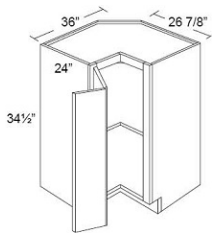

Alabaster

DSB36	Corner Sink Base Cabinet - 32"W (Door front is 14-1/2"W) x 34-1/2"H	\$755.80
-------	---	----------

Drawer Pack Base - Base Cabinets

Alabaster

D812	Drawer Pack- 12"W x 34-1/2"H x 24"D - 3 Drawers	\$717.36
D815-4	Drawer Pack- 15"W x 34-1/2"H x 24"D - 4 Drawers	\$956.48
D818	Drawer Pack- 18"W x 34-1/2"H x 24"D - 3 Drawers	\$758.62
D824	Drawer Pack- 24"W x 34-1/2"H x 24"D - 3 Drawers	\$823.32
D830	Drawer Pack- 30"W x 34-1/2"H x 24"D - 3 Drawers	\$989.30
D833	Drawer Pack- 33"W x 34-1/2"H x 24"D - 3 Drawers	\$1120.58
DB15	Drawer Pack- 15"W x 34-1/2"H x 24"D - 3 Drawers	\$736.11
DB18-4	Drawer Pack- 18"W x 34-1/2"H x 24"D - 4 Drawers	\$985.55
DB21	Drawer Pack- 21"W x 34-1/2"H x 24"D - 3 Drawers	\$780.18
DB21-4	Drawer Pack- 21"W x 34-1/2"H x 24"D - 4 Drawers	\$1014.62
DB27	Drawer Pack- 27"W x 34-1/2"H x 24"D - 3 Drawers	\$906.78
DB36	Drawer Pack- 36"W x 34-1/2"H x 24"D - 3 Drawers	\$1210.60

Easy Reach Base Corner Cabinet - Base Cabinets

Alabaster

ERB36	Easy Reach Corner Base Cabinet (w/o lazy susan) - 32"W x 34-1/2"H x	\$1040.87
-------	---	-----------

Easy Reach (with Lazy Susan) Corner Base Cabinet - Base Cabinets

Alabaster

LSB33	Easy Reach Corner Base Cabinet (with lazy susan) - 29"W x 34-1/2"H	\$1271.55
LSB36	Easy Reach Corner Base Cabinet (with lazy susan) - 32"W x 34-1/2"H	\$1285.62

Blind Base Cabinet - Base Cabinets