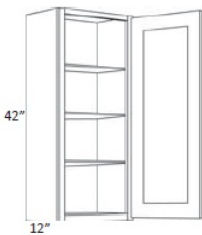

42" High Single Door - Wall Cabinets

Alabaster

W0942	Wall - 09"W x 42"H x 12"D - 1 Door - 3 Shelves	$335.70
W1242	Wall - 12"W x 42"H x 12"D - 1 Door - 3 Shelves	$366.65
W1542	Wall - 15"W x 42"H x 12"D - 1 Door - 3 Shelves	$390.09
W1842	Wall - 18"W x 42"H x 12"D - 1 Door - 3 Shelves	$433.23
W2142	Wall - 21"W x 42"H x 12"D - 1 Door - 3 Shelves	$499.80