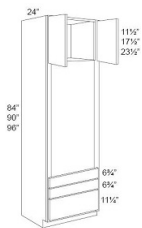

Pantry Cabinet Single Door - Tall Cabinets

Alabaster

TP152484	Wall Pantry - 15"W x 84"H x 24"D - 2 Doors - 5 Shelves (Each 21"D)	\$1159.96
TP152490	Wall Pantry - 15"W x 90"H x 24"D - 2 Doors - 6 Shelves (Each 21"D)	\$1212.48
TP152496	Wall Pantry - 15"W x 96"H x 24"D - 2 Doors - 6 Shelves (Each 21"D)	\$1268.74
TP182484	Wall Pantry - 18"W x 84"H x 24"D - 2 Doors - 5 Shelves (Each 21"D)	\$1298.75
TP182490	Wall Pantry - 18"W x 90"H x 24"D - 2 Doors - 6 Shelves (Each 21"D)	\$1362.51
TP182496	Wall Pantry - 18"W x 96"H x 24"D - 2 Doors - 6 Shelves (Each 21"D)	\$1424.40

Pantry Cabinet Double Door - Tall Cabinets

Alabaster

TP242484	Wall Pantry - 24"W x 84"H x 24"D - 4 Doors - 5 Shelves (Each 21"D)	\$1561.31
TP242490	Wall Pantry - 24"W x 90"H x 24"D - 4 Doors - 6 Shelves (Each 21"D)	\$1642.89
TP242496	Wall Pantry - 24"W x 96"H x 24"D - 4 Doors - 6 Shelves (Each 21"D)	\$1723.54
TP302484	Wall Pantry - 30"W x 84"H x 24"D - 4 Doors - 5 Shelves (Each 21"D)	\$1819.19
TP302490	Wall Pantry - 30"W x 90"H x 24"D - 4 Doors - 6 Shelves (Each 21"D)	\$2029.24
TP302496	Wall Pantry - 30"W x 96"H x 24"D - 4 Doors - 6 Shelves (Each 21"D)	\$2241.16

Oven Cabinet - Tall Cabinets

Alabaster

OC3384	Oven Cabinet - 33"W x 84"H x 24"D - 2 doors in top cabinet (11-1/2"	\$2474.66
OC3390	Oven Cabinet - 33"W x 90"H x 24"D - 2 doors in top cabinet (11-1/2"	\$2593.75
OC3396	Oven Cabinet - 33"W x 96"H x 24"D - 2 doors in top cabinet (11-1/2"	\$2713.78