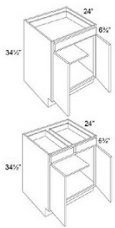

Double Door with Drawer(s) Base - Base Cabinets

Alabaster

B24	Base - 24"W x 34-1/2"H x 24"D - 2 Doors - 1 Drawer	$579.51
B27	Base - 27"W x 34-1/2"H x 24"D - 2 Doors - 1 Drawer	$633.90
B30	Base - 30"W x 34-1/2"H x 24"D - 2 Doors - 1 Drawer	$677.03
B33	Base - 33"W x 34-1/2"H x 24"D - 2 Doors - 2 Drawers	$779.25
B36	Base - 36"W x 34-1/2"H x 24"D - 2 Doors - 2 Drawers	$822.38
B39	Base - 39"W x 34-1/2"H x 24"D - 2 Doors - 2 Drawers (Has 2-5/8" cen	$876.77
B42	Base - 42"W x 34-1/2"H x 24"D - 2 Doors - 2 Drawers (Has 2-5/8" cen	$931.16
B48	Base - 48"W x 34-1/2"H x 24"D - 4 Doors - 2 Drawers (Has 2-5/8" cen	$1030.56