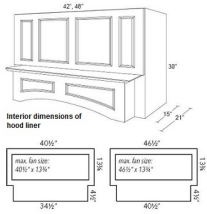

3 Panel Arched - Accessories

Alabaster

RHA363021	3 Panel Arched - 36"W x 30"H x 21"D- 3 Doors (Top panel lifts up, S	\$2655.64
-----------	---	-----------

4 Panel Arched - Accessories

Alabaster

RHA423021	4 Panel Arched - 42"W x 30"H x 21"D- 4 Doors (Top panel lifts up, S	\$2705.34
RHA483021	4 Panel Arched - 48"W x 30"H x 21"D- 4 Doors (Top panel lifts up, S	\$2763.48