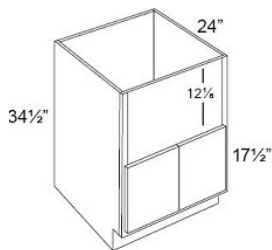

Single Door Base - Base Cabinets

Alabaster

B09FD	Base - 9"W x 34-1/2"H x 24"D - 1 Door - 1 Drawer (Has a full height	\$325.39
B12	Base - 12"W x 34-1/2"H x 24"D - 1 Door - 1 Drawer	\$438.85
B15	Base - 15"W x 34-1/2"H x 24"D - 1 Door - 1 Drawer	\$460.42
B18	Base - 18"W x 34-1/2"H x 24"D - 1 Door - 1 Drawer	\$492.30
B21	Base - 21"W x 34-1/2"H x 24"D - 1 Door - 1 Drawer	\$525.12

Double Door with Drawer(s) Base - Base Cabinets

Alabaster

B24	Base - 24"W x 34-1/2"H x 24"D - 2 Doors - 1 Drawer	\$579.51
B27	Base - 27"W x 34-1/2"H x 24"D - 2 Doors - 1 Drawer	\$633.90
B30	Base - 30"W x 34-1/2"H x 24"D - 2 Doors - 1 Drawer	\$677.03
B33	Base - 33"W x 34-1/2"H x 24"D - 2 Doors - 2 Drawers	\$779.25
B36	Base - 36"W x 34-1/2"H x 24"D - 2 Doors - 2 Drawers	\$822.38
B39	Base - 39"W x 34-1/2"H x 24"D - 2 Doors - 2 Drawers (Has 2-5/8" cen	\$876.77
B42	Base - 42"W x 34-1/2"H x 24"D - 2 Doors - 2 Drawers (Has 2-5/8" cen	\$931.16
B48	Base - 48"W x 34-1/2"H x 24"D - 4 Doors - 2 Drawers (Has 2-5/8" cen	\$1030.56

Double Door Sink Base with Drawer(s) - Base Cabinets

Alabaster

SB24	Sink Base - 24"W x 34-1/2"H x 24"D - 2 Doors 1 Drawer Front	\$514.81
SB27	Sink Base - 27"W x 34-1/2"H x 24"D - 2 Doors 1 Drawer Front	\$560.76
SB30	Sink Base - 30"W x 34-1/2"H x 24"D - 2 Doors 1 Drawer Front	\$591.70
SB33	Sink Base - 33"W x 34-1/2"H x 24"D - 2 Doors 1 Drawer Front	\$602.95
SB36	Sink Base - 36"W x 34-1/2"H x 24"D - 2 Doors 1 Drawer Front	\$625.46
SB39	Sink Base - 39"W x 34-1/2"H x 24"D - 2 Doors 2 Drawer Fronts	\$674.22
SB42	Sink Base - 42"W x 34-1/2"H x 24"D - 2 Doors 2 Drawer Fronts	\$729.55

Double Door Farm Sink Base Cabinet - Base Cabinets

Alabaster

FARM SINK 30	Farm Sink Base - 30"W x 34-1/2"H x 24"D (Only sold assembled) (Cent	\$1013.68
FARM SINK 33	Farm Sink Base - 33"W x 34-1/2"H x 24"D (Only sold assembled) (Cent	\$1026.81
FARM SINK 36	Farm Sink Base - 36"W x 34-1/2"H x 24"D (Only sold assembled) (Cent	\$1038.06