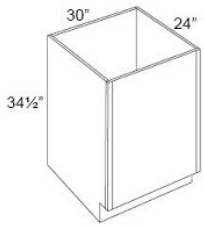

Base End Cabinet - Base Cabinets

Alabaster

BRA24	Base End Angle Corner - 24"W x 34-1/2"H x 24"D - 2 Doors (17-1/2"W	\$709.86
-------	--	----------

Base Transitional Cabinet - Base Cabinets

Alabaster

BTL12	Base Transitional Left Cabinet - 12"W x 34-1/2"H x 12"-24"D - 1 Door	\$504.49
BTR12	Base Transitional Right Cabinet - 12"W x 34-1/2"H x 12"-24"D - 1 Door	\$504.49

Microwave Base Cabinet - Base Cabinets

Alabaster

BMC	Microwave Base Cabinet - 30"W x 34-1/2"H x 24"D (Front Opening - 28")	\$852.39
-----	---	----------

Oven Base Cabinet - Base Cabinets

Alabaster

BOC	Oven Base Cabinet - 30"W x 34-1/2"H x 24"D (Front Opening 28-1/2"W)	\$747.36
-----	---	----------

Pantry Cabinet Single Door - Tall Cabinets

Alabaster

TP152484	Wall Pantry - 15"W x 84"H x 24"D - 2 Doors - 5 Shelves (Each 21"D)	\$1159.96
TP152490	Wall Pantry - 15"W x 90"H x 24"D - 2 Doors - 6 Shelves (Each 21"D)	\$1212.48
TP152496	Wall Pantry - 15"W x 96"H x 24"D - 2 Doors - 6 Shelves (Each 21"D)	\$1268.74
TP182484	Wall Pantry - 18"W x 84"H x 24"D - 2 Doors - 5 Shelves (Each 21"D)	\$1298.75
TP182490	Wall Pantry - 18"W x 90"H x 24"D - 2 Doors - 6 Shelves (Each 21"D)	\$1362.51
TP182496	Wall Pantry - 18"W x 96"H x 24"D - 2 Doors - 6 Shelves (Each 21"D)	\$1424.40