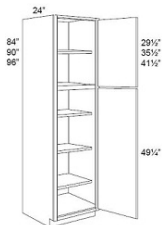

Base End Cabinet - Base Cabinets

Alabaster

BRA24	Base End Angle Corner - 24"W x 34-1/2"H x 24"D - 2 Doors (17-1/2"W	\$709.86
-------	--	----------

Base Transitional Cabinet - Base Cabinets

Alabaster

BTL12	Base Transitional Left Cabinet - 12"W x 34-1/2"H x 12"-24"D - 1 Door	\$504.49
BTR12	Base Transitional Right Cabinet - 12"W x 34-1/2"H x 12"-24"D - 1 Door	\$504.49

Microwave Base Cabinet - Base Cabinets

Alabaster

BMC	Microwave Base Cabinet - 30"W x 34-1/2"H x 24"D (Front Opening - 28")	\$852.39
-----	---	----------

Oven Base Cabinet - Base Cabinets

Alabaster

BOC	Oven Base Cabinet - 30"W x 34-1/2"H x 24"D (Front Opening 28-1/2"W)	\$747.36
-----	---	----------

Pantry Cabinet Single Door - Tall Cabinets

Alabaster

TP152484	Wall Pantry - 15"W x 84"H x 24"D - 2 Doors - 5 Shelves (Each 21"D)	\$1159.96
TP152490	Wall Pantry - 15"W x 90"H x 24"D - 2 Doors - 6 Shelves (Each 21"D)	\$1212.48
TP152496	Wall Pantry - 15"W x 96"H x 24"D - 2 Doors - 6 Shelves (Each 21"D)	\$1268.74
TP182484	Wall Pantry - 18"W x 84"H x 24"D - 2 Doors - 5 Shelves (Each 21"D)	\$1298.75
TP182490	Wall Pantry - 18"W x 90"H x 24"D - 2 Doors - 6 Shelves (Each 21"D)	\$1362.51
TP182496	Wall Pantry - 18"W x 96"H x 24"D - 2 Doors - 6 Shelves (Each 21"D)	\$1424.40