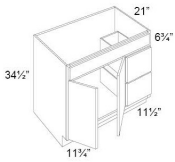

Double Door & Two Drawers Sink Base Vanity - Bathroom Vanities

Alabaster

VSD36	Vanity Sink Base - 36"W x 34-1/2"H x 21"D - 2 Doors (11-3/4"W each)	$963.98