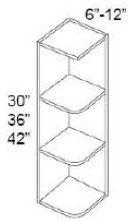

Pie Cut Corner - Wall Cabinets

Alabaster

WPC2430	Pie Cut Corner - 12"W x 30"H x 24"D - 1 Blind fold door - 2 Shelves	\$661.09
WPC2436	Pie Cut Corner - 12"W x 36"H x 24"D - 1 Blind fold door - 3 Shelves	\$777.37
WPC2442	Pie Cut Corner - 12"W x 42"H x 24"D - 1 Blind fold door - 3 Shelves	\$891.77

Wall Triangle End Cabinet - Wall Cabinets

Alabaster

WAE1230	Triangle End Cabinet - 12"W x 30"H x 12"D - 1 Door - 2 Shelves (Adj)	\$331.95
WAE1236	Triangle End Cabinet - 12"W x 36"H x 12"D - 1 Door - 3 Shelves (Adj)	\$378.84
WAE1242	Triangle End Cabinet - 12"W x 42"H x 12"D - 1 Door - 3 Shelves (Adj)	\$433.23

Wall End Shelf - Wall Cabinets

Alabaster

OE1230	Wall End Shelf - 12"W x 30"H x 12"D - 2 Shelves (Comes at 12"-Will	\$357.27
OE1236	Wall End Shelf - 12"W x 36"H x 12"D - 2 Shelves (Comes at 12"-Will	\$421.03
OE1242	Wall End Shelf - 12"W x 42"H x 12"D - 3 Shelves (Comes at 12"-Will	\$455.73