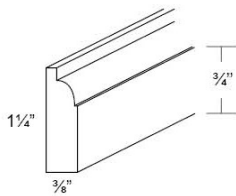

Simple Scribe - Moldings

Alabaster

SM8-S	Simple Scribe - 96"L x 1/4"W x 3/4"H	\$37.50
-------	--------------------------------------	---------

Decorative Scribe - Moldings

Alabaster

SM8-D	Decorative Scribe - 96"L x 1-1/4"W x 3/8"H	\$39.38
-------	--	---------