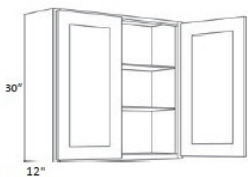

30" High Double Door - Wall Cabinets

Alabaster

W2430	Wall - 24"W x 30"H x 12"D - 2 Doors - 2 Shelves	$436.98
W2730	Wall - 27"W x 30"H x 12"D - 2 Doors - 2 Shelves	$456.67
W3030	Wall - 30"W x 30"H x 12"D - 2 Doors - 2 Shelves	$466.98
W3330	Wall - 33"W x 30"H x 12"D - 2 Doors - 2 Shelves	$488.55
W3630	Wall - 36"W x 30"H x 12"D - 2 Doors - 2 Shelves	$510.12
W3930	Wall - 39"W x 30"H x 12"D - 2 Doors - 2 Shelves	$643.28