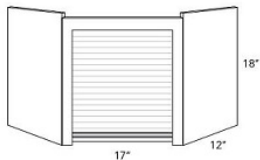

Corner Appliance Garage - Accessories

Alabaster

APPLIANCE-GAR Corner Appliance Garage - 17"W x 18"H x 12"D (Fits under WDC24, Com $754.87