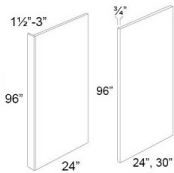

Refrigerator End Panel - Panels and Fillers

Alabaster

REP1-1/2	Refrigerator End Panel - 24"W x 96"H x 1/2"T (1-1/2")	$309.45
REP2496	Refrigerator End Panel - 24"W x 96"H x 3/4"T (Both 96" sides are	$216.61
REP3	Refrigerator End Panel - 24"W x 96"H x 1/2"T (3" return - SOLID)	$309.45
REP3096	Refrigerator End Panel - 30"W x 96"H x 3/4"T (Both 96" sides are	$236.30