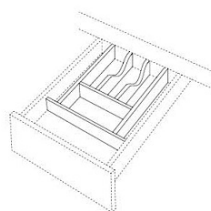

Trimmable Cutlery Divider - Accessories

Alabaster

CD-L	Trimmable Cutlery Divider Large - 22-5/8"W x 22"D (UV coated maple)	$266.31
CD-S	Trimmable Cutlery Divider Small - 14-5/8"W x 22"D (UV coated maple)	$202.54