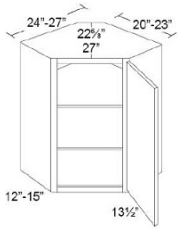

Wall Diagonal Corner - Wall Cabinets

Alabaster

WDC2430	Wall Diagonal Corner - 24"W x 30"H x 12"D - 1 Door	$557.01
WDC2436	Wall Diagonal Corner - 24"W x 36"H x 12"D - 1 Door	$596.39
WDC2442	Wall Diagonal Corner - 24"W x 42"H x 15"D - 1 Door	$709.86
WDC2730	Wall Diagonal Corner - 27"W x 30"H x 12"D - 1 Door	$659.22
WDC2736	Wall Diagonal Corner - 27"W x 36"H x 15"D - 1 Door	$711.73
WDC2742	Wall Diagonal Corner - 27"W x 42"H x 15"D - 1 Door	$835.51