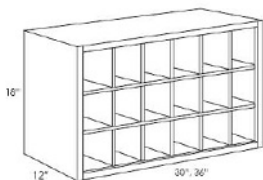

Oven Cabinet - Tall Cabinets

Alabaster

OC3384	Oven Cabinet - 33"W x 84"H x 24"D - 2 doors in top cabinet (11-1/2"	\$2474.66
OC3390	Oven Cabinet - 33"W x 90"H x 24"D - 2 doors in top cabinet (11-1/2"	\$2593.75
OC3396	Oven Cabinet - 33"W x 96"H x 24"D - 2 doors in top cabinet (11-1/2"	\$2713.78

Wine Rack - Accessories

Alabaster

WR3018	Wine Rack - 30"W x 18"H x 12"D (Finished interior, Fits 18 bottles)	\$569.20
WR3618	Wine Rack - 36"W x 18"H x 12"D (Finished interior, Fits 21 bottles)	\$614.21

Wine Cube - Accessories