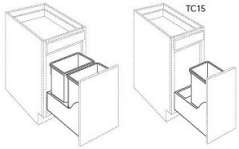

Trash Can (W/ Blum Slides) - Accessories

Alabaster

TC15 BLUM	Trash Can Pull-Out (W/ Blum Slides) - Fits B15 (Tandem plus Blumoti)	$779.25
TC18 BLUM	Trash Can Pull-Out (W/ Blum Slides) - Fits B18 (Tandem plus Blumoti)	$835.51
TC21 BLUM	Trash Can Pull-Out (W/ Blum Slides) - Fits B21 (Tandem plus Blumoti)	$920.84