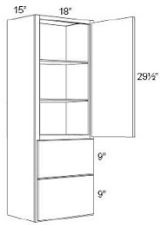

Wall with Drawers - Wall Cabinets

Alabaster

WD1848	Wall with Drawers - 18"W x 48"H x 15"D - 1 Door - 2 Drawers (9"H e)	$978.05
WD1854	Wall with Drawers - 18"W x 54"H x 15"D - 1 Door - 2 Drawers (9"H e)	$1074.63
WD1860	Wall with Drawers - 18"W x 60"H x 15"D - 1 Door - 2 Drawers (9"H e)	$1137.46