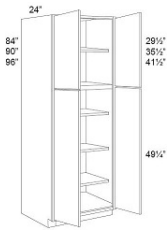

Microwave Base Cabinet - Base Cabinets

Alabaster

BMC	Microwave Base Cabinet - 30"W x 34-1/2"H x 24"D (Front Opening - 28")	\$852.39
-----	---	----------

Oven Base Cabinet - Base Cabinets

Alabaster

BOC	Oven Base Cabinet - 30"W x 34-1/2"H x 24"D (Front Opening 28-1/2"W)	\$747.36
-----	---	----------

Pantry Cabinet Single Door - Tall Cabinets

Alabaster

TP152484	Wall Pantry - 15"W x 84"H x 24"D - 2 Doors - 5 Shelves (Each 21"D)	\$1159.96
TP152490	Wall Pantry - 15"W x 90"H x 24"D - 2 Doors - 6 Shelves (Each 21"D)	\$1212.48
TP152496	Wall Pantry - 15"W x 96"H x 24"D - 2 Doors - 6 Shelves (Each 21"D)	\$1268.74
TP182484	Wall Pantry - 18"W x 84"H x 24"D - 2 Doors - 5 Shelves (Each 21"D)	\$1298.75
TP182490	Wall Pantry - 18"W x 90"H x 24"D - 2 Doors - 6 Shelves (Each 21"D)	\$1362.51
TP182496	Wall Pantry - 18"W x 96"H x 24"D - 2 Doors - 6 Shelves (Each 21"D)	\$1424.40

Pantry Cabinet Double Door - Tall Cabinets

Alabaster

TP242484	Wall Pantry - 24"W x 84"H x 24"D - 4 Doors - 5 Shelves (Each 21"D)	\$1561.31
TP242490	Wall Pantry - 24"W x 90"H x 24"D - 4 Doors - 6 Shelves (Each 21"D)	\$1642.89
TP242496	Wall Pantry - 24"W x 96"H x 24"D - 4 Doors - 6 Shelves (Each 21"D)	\$1723.54
TP302484	Wall Pantry - 30"W x 84"H x 24"D - 4 Doors - 5 Shelves (Each 21"D)	\$1819.19
TP302490	Wall Pantry - 30"W x 90"H x 24"D - 4 Doors - 6 Shelves (Each 21"D)	\$2029.24
TP302496	Wall Pantry - 30"W x 96"H x 24"D - 4 Doors - 6 Shelves (Each 21"D)	\$2241.16