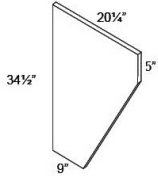

Vanity Desk Support - Bathroom Vanities

Alabaster

VDL Vanity Desk Support - 34-1/2"H x 20-1/4"D (Plywood veneer 3/4" thic $89.08