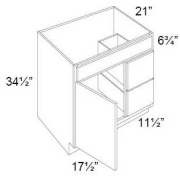

Single Door and Two Drawers Sink Base Vanity - Bathroom Vanities

Alabaster

VSD30	Vanity Sink Base - 30"W x 34-1/2"H x 21"D - 1 Door (17-1/2"W) - 2 D	$926.47