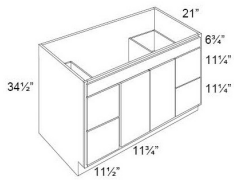

Double Door and Four Drawers Sink Base Vanity - Bathroom Vanities

Alabaster

VSD42	Vanity Sink Base - 42"W x 34-1/2"H x 21"D - 2 Doors in center (8-3/4"W each)	$1069.00
VSD48	Vanity Sink Base - 48"W x 34-1/2"H x 21"D - 2 Doors in center (11-3/4"W each)	$1199.35