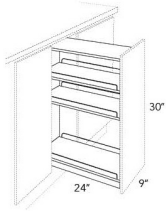

Base Spice Pull-Out for Base 9" - Accessories

Alabaster

SPO-B9	Base Spice Pull-Out - 9"W x 30"H x 24"D (Fits B09FD, Cabinet not in	\$543.88
SPO-B9-BLUM	Base Spice Pull-Out - 9"W x 30"H x 24"D (Fits B09FD, Cabinet not in	\$807.38