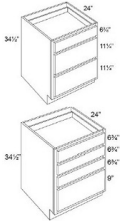

Drawer Pack Base - Base Cabinets

Alabaster

D812	Drawer Pack- 12"W x 34-1/2"H x 24"D - 3 Drawers	$717.36
D815-4	Drawer Pack- 15"W x 34-1/2"H x 24"D - 4 Drawers	$956.48
D818	Drawer Pack- 18"W x 34-1/2"H x 24"D - 3 Drawers	$758.62
D824	Drawer Pack- 24"W x 34-1/2"H x 24"D - 3 Drawers	$823.32
D830	Drawer Pack- 30"W x 34-1/2"H x 24"D - 3 Drawers	$989.30
D833	Drawer Pack- 33"W x 34-1/2"H x 24"D - 3 Drawers	$1120.58
DB15	Drawer Pack- 15"W x 34-1/2"H x 24"D - 3 Drawers	$736.11
DB18-4	Drawer Pack- 18"W x 34-1/2"H x 24"D - 4 Drawers	$985.55
DB21	Drawer Pack- 21"W x 34-1/2"H x 24"D - 3 Drawers	$780.18
DB21-4	Drawer Pack- 21"W x 34-1/2"H x 24"D - 4 Drawers	$1014.62
DB27	Drawer Pack- 27"W x 34-1/2"H x 24"D - 3 Drawers	$906.78
DB36	Drawer Pack- 36"W x 34-1/2"H x 24"D - 3 Drawers	$1210.60