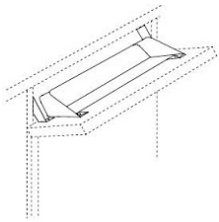

Alabaster

TDPO-B9-BLUM	Tray Divider Pull-Out for Base - 9"W (Fits B09FD, Cabinet not inclu	\$665.78
--------------	---	----------

Microwave Unit - Accessories

Alabaster

MC303015	Microwave Cabinet - 30"W x 30"H x 15"D (Max. cut-out: 28"x 16-1/4",	\$696.73
MC303615	Microwave Cabinet - 30"W x 36"H x 15"D (Max. cut-out: 28"x 16-1/4",	\$873.96
MC304215	Microwave Cabinet - 30"W x 42"H x 15"D (Max. cut-out: 28"x 16-1/4",	\$948.98

Tilt-Out - Accessories

Alabaster

TILTOUT-11"	Tilt-Out Tray - 11"W (White plastic tray)	\$150.97
TILTOUT-14"	Tilt-Out Tray - 14"W (White plastic tray)	\$150.97
TILTOUT-24"	Tilt-Out Tray - 24"W (White plastic tray)	\$150.97