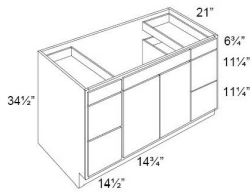

Double Door and Six Drawers Sink Base Vanity - Bathroom Vanities

Alabaster

VSD60 SINGLE	Vanity Sink Base - 60"W x 34-1/2"H x 21"D - 2 Doors in center (14-3	$1475.98