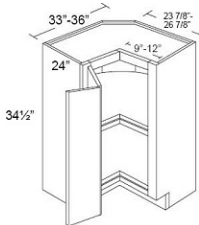

Easy Reach Base Corner Cabinet - Base Cabinets

Alabaster

ERB36	Easy Reach Corner Base Cabinet (w/o lazy susan) - 32"W x 34-1/2"H x	\$1040.87
-------	---	-----------

Easy Reach (with Lazy Susan) Corner Base Cabinet - Base Cabinets

Alabaster

LSB33	Easy Reach Corner Base Cabinet (with lazy susan) - 29"W x 34-1/2"H	\$1271.55
LSB36	Easy Reach Corner Base Cabinet (with lazy susan) - 32"W x 34-1/2"H	\$1285.62

Blind Base Cabinet - Base Cabinets