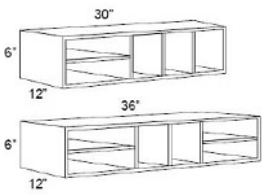

Organizer Cubby - Accessories

Alabaster

W0366	Organizer Cubby - 36"W x 6"H x 12"D (Finished interior, Veneer plyw)	$188.48
WO366	Organizer Cubby - 36"W x 6"H x 12"D (Finished interior, Veneer plyw)	$188.48

Stemware Rack - Accessories

Alabaster

STEMWARE-30	Stemware Rack - 30"Length	$398.53
STEMWARE-36	Stemware Rack - 36"Length	$421.97