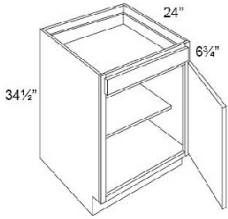

Single Door Base - Base Cabinets

Alabaster

B09FD	Base - 9"W x 34-1/2"H x 24"D - 1 Door - 1 Drawer (Has a full height	\$325.39
B12	Base - 12"W x 34-1/2"H x 24"D - 1 Door - 1 Drawer	\$438.85
B15	Base - 15"W x 34-1/2"H x 24"D - 1 Door - 1 Drawer	\$460.42
B18	Base - 18"W x 34-1/2"H x 24"D - 1 Door - 1 Drawer	\$492.30
B21	Base - 21"W x 34-1/2"H x 24"D - 1 Door - 1 Drawer	\$525.12