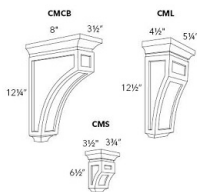

Plain Pilaster Base and Tall - Panels and Fillers

Alabaster

PP-BASE	Plain Plaster Base - 3"W x 36-1/2"H (Must trim 2" from top or bott	\$219.42
PP-TP84	Plain Plaster Tall - 3"W x 84"H (Must trim 2" from top or bottom,	\$455.73
PP-TP90	Plain Plaster Tall - 3"W x 90"H (Must trim 2" from top or bottom,	\$460.42
PP-TP96	Plain Plaster Tall - 3"W x 96"H (Must trim 2" from top or bottom, F	\$464.17

Plain Pilaster Wall - Panels and Fillers

Alabaster

PP-W30	Plain Plaster Wall - 3"W x 30"H (Note: Pilasters are handmade and	\$194.10
PP-W36	Plain Plaster Wall - 3"W x 36"H (Note: Pilasters are handmade and	\$214.73
PP-W42	Plain Plaster Wall - 3"W x 42"H (Note: Pilasters are handmade and	\$235.36

Decorative End - Panels and Fillers

Alabaster

DD W0930 DOOR	Decorative End - 9"W x 30"H (Size of door is same as door on cabine	\$74.08
DD W1230 DOOR	Decorative End - 12"W x 30"H (Size of door is same as door on cabin	\$84.39
DD W1530 DOOR	Decorative End - 15"W x 30"H (Size of door is same as door on cabin	\$105.96
DD W1830 DOOR	Decorative End - 18"W x 30"H (Size of door is same as door on cabin	\$127.53
DD W2130 DOOR	Decorative End - 21"W x 30"H (Size of door is same as door on cabin	\$149.09

Corbels - Panels and Fillers

Alabaster

CMCB	Corbel - 3-1/2"W x 12-1/4"H x 8"D (Note: Corbels are handmade and m	\$304.76
CML	Corbel Large - 5-1/4"W x 12-1/2"H x 4-1/2"D (Note: Corbels are hand	\$267.25
CMS	Corbel Small - 3-1/4"W x 6-1/2"H x 3-1/2"D (Note: Corbels are handm	\$171.60