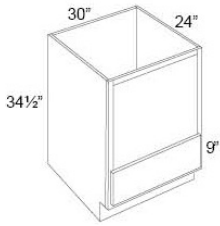

Alabaster

BLB36/39	Blind Base Cabinet - 27"W x 34-1/2"H x 24"D - 1 Door - 1 Drawer - A	\$753.93
BLB39/42	Blind Base Cabinet - 33"W x 34-1/2"H x 24"D - 1 Door - 1 Drawer - A	\$840.20
BLB42/45	Blind Base Cabinet - 39"W x 34-1/2"H x 24"D - 1 Door - 1 Drawer - A	\$937.72
BLB48/51	Blind Base Cabinet - 48"W x 34-1/2"H x 24"D - 1 Door - 1 Drawer - A	\$1034.31

Base End Cabinet - Base Cabinets

Alabaster

BRA24	Base End Angle Corner - 24"W x 34-1/2"H x 24"D - 2 Doors (17-1/2"W	\$709.86
-------	--	----------

Base Transitional Cabinet - Base Cabinets

Alabaster

BTL12	Base Transitional Left Cabinet - 12"W x 34-1/2"H x 12"-24"D - 1 Door	\$504.49
BTR12	Base Transitional Right Cabinet - 12"W x 34-1/2"H x 12"-24"D - 1 Door	\$504.49

Microwave Base Cabinet - Base Cabinets

Alabaster

BMC	Microwave Base Cabinet - 30"W x 34-1/2"H x 24"D (Front Opening - 28")	\$852.39
-----	---	----------

Oven Base Cabinet - Base Cabinets

Alabaster

BOC	Oven Base Cabinet - 30"W x 34-1/2"H x 24"D (Front Opening 28-1/2"W)	\$747.36
-----	---	----------