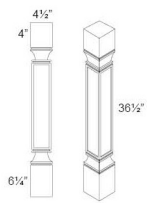

Standard Post - Panels and Fillers

Alabaster

SP36	Standard Post - 4-1/2"W x 36-1/2"H (Must trim 2" from top or botto	$421.97