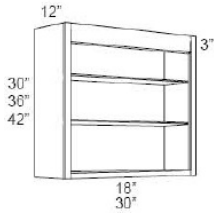

Wall Open Shelf - Wall Cabinets

Alabaster

WOS1830	Wall Open Shelf - 18"W x 30"H x 12"D - 2 Shelves (Finished interior	$393.84
WOS1836	Wall Open Shelf - 18"W x 36"H x 12"D - 3 Shelves (Finished interior	$445.42
WOS1842	Wall Open Shelf - 18"W x 42"H x 12"D - 3 Shelves (Finished interior	$498.87
WOS3030	Wall Open Shelf - 30"W x 30"H x 12"D - 2 Shelves (Finished interior	$561.69
WOS3036	Wall Open Shelf - 30"W x 36"H x 12"D - 3 Shelves (Finished interior	$667.66
WOS3042	Wall Open Shelf - 30"W x 42"H x 12"D - 3 Shelves (Finished interior	$758.62