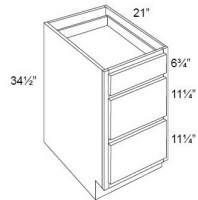

Vanity Drawer Base Cabinets - Bathroom Vanities

Alabaster

VDB12-34	Vanity Drawer Base - 12"W x 34-1/2"H x 21"D - 3 Drawers (2" clearan	$735.17
VDB15-34	Vanity Drawer Base - 15"W x 34-1/2"H x 21"D - 3 Drawers (2" clearan	$774.56
VDB18-34	Vanity Drawer Base - 18"W x 34-1/2"H x 21"D - 3 Drawers (2" clearan	$815.82