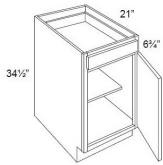

Single Door Sink Base Vanity - Bathroom Vanities

Alabaster

VB12-34	Single Door Sink Base Vanity - 12"W x 34-1/2"H x 21"D - 1 shelf of	$438.85
VB15-34	Single Door Sink Base Vanity - 15"W x 34-1/2"H x 21"D - 1 shelf of	$460.42