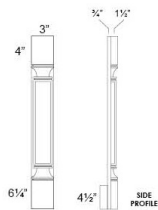

Standard Post - Panels and Fillers

Alabaster

SP36	Standard Post - 4-1/2"W x 36-1/2"H (Must trim 2" from top or botto	\$421.97
------	--	----------

Corner Post - Panels and Fillers

Alabaster

CP36	Corner Post - 3"W x 36-1/2"H (Must trim 2" from top or bottom) (No	\$303.82
------	--	----------

Plain Pilaster Base and Tall - Panels and Fillers

Alabaster

PP-BASE	Plain Plaster Base - 3"W x 36-1/2"H (Must trim 2" from top or bott	\$219.42
PP-TP84	Plain Plaster Tall - 3"W x 84"H (Must trim 2" from top or bottom,	\$455.73
PP-TP90	Plain Plaster Tall - 3"W x 90"H (Must trim 2" from top or bottom,	\$460.42
PP-TP96	Plain Plaster Tall - 3"W x 96"H (Must trim 2" from top or bottom, F	\$464.17