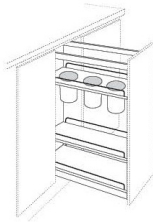

Utensil Pull-Out for Base 9" (W/ Blum Slides) - Accessories

Alabaster

UPO-B9-BLUM	Utensil Pull-Out for Base - 9"W (Fits B09FD, Cabinet not included)	$878.65