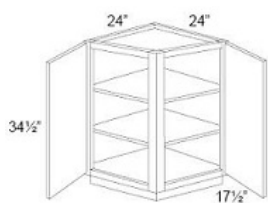

Base End Cabinet - Base Cabinets

Alabaster

BRA24	Base End Angle Corner - 24"W x 34-1/2"H x 24"D - 2 Doors (17-1/2"W	$709.86