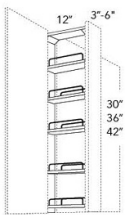

Wall Spice Pull-Out for Wall Fillers - Accessories

Alabaster

SPO-WF330	Wall Spice Pull-Out Filler - 3"W x 30"H x 12"D (Filler not included)	$377.90
SPO-WF336	Wall Spice Pull-Out Filler - 3"W x 36"H x 12"D (Filler not included)	$401.34
SPO-WF342	Wall Spice Pull-Out Filler - 3"W x 42"H x 12"D (Filler not included)	$428.54
SPO-WF630	Wall Spice Pull-Out Filler - 6"W x 30"H x 12"D (Filler not included)	$431.35
SPO-WF636	Wall Spice Pull-Out Filler - 6"W x 36"H x 12"D (Filler not included)	$467.92
SPO-WF642	Wall Spice Pull-Out Filler - 6"W x 42"H x 12"D (Filler not included)	$497.93