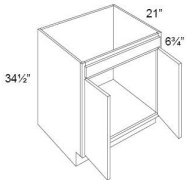

Double Door Sink Base Vanity - Bathroom Vanities

Alabaster

VSB24-34	Vanity - 24"W x 34-1/2"H x 21"D - 2 Doors	$529.81
VSB27-34	Vanity - 27"W x 34-1/2"H x 21"D - 2 Doors	$552.32
VSB30-34	Vanity - 30"W x 34-1/2"H x 21"D - 2 Doors	$564.51
VSB33-34	Vanity - 33"W x 34-1/2"H x 21"D - 2 Doors	$586.08
VSB36-34	Vanity - 36"W x 34-1/2"H x 21"D - 2 Doors	$597.33