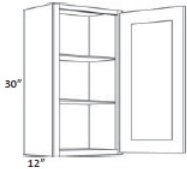

30" High Single Door - Wall Cabinets

Alabaster

W0930	Wall Cabinet - 9"W x 30"H x 12"D - 1 Door - 2 Shelves	$249.43
W1230	Wall Cabinet - 12"W x 30"H x 12"D - 1 Door - 2 Shelves	$271.00
W1530	Wall Cabinet - 15"W x 30"H x 12"D - 1 Door - 2 Shelves	$282.25
W1830	Wall Cabinet - 18"W x 30"H x 12"D - 1 Door - 2 Shelves	$325.39
W2130	Wall Cabinet - 21"W x 30"H x 12"D - 1 Door - 2 Shelves	$358.21