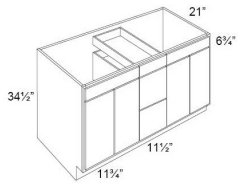

Four Doors and Three Drawers Sink Base Vanity - Bathroom Vanities

Alabaster

VSD60 DOUBLE	Vanity Sink Base - 60"W x 34-1/2"H x 21"D - 2 Left Doors (11-3/4"W	$1287.50