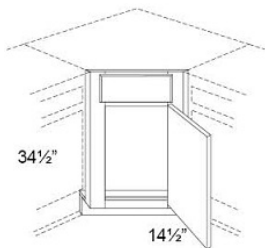

Corner Sink Front - Base Cabinets

Alabaster

DSF36	Corner Sink Front and Kicker - 17"W (Door front is 14-1/2"W) x 34-1	$211.92
DSFL36	Corner Sink Front Floor (Used with DSF36)	$96.58