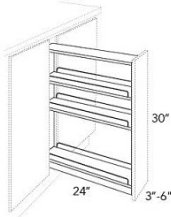

Base Spice Pull-Out for Base Fillers - Accessories

Alabaster

SPO-BF3	Base Spice Pull-Out Filler - 3"W x 30"H x 24"D (Filler not included	$331.95
SPO-BF3-BLUM	Base Spice Pull-Out Filler (BLUM) - 3"W x 30"H x 24"D (Filler not i	$581.39
SPO-BF6	Base Spice Pull-Out Filler - 6"W x 30"H x 24"D (Filler not included	$377.90
SPO-BF6-BLUM	Base Spice Pull-Out Filler (BLUM) - 6"W x 30"H x 24"D (Filler not i	$693.91