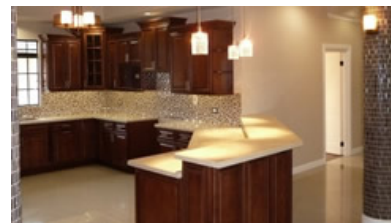

**30" High Single Door - Wall Cabinets** **Bayshore Brown**

W0930	Wall - 09"W x 12"D x 30"H - 1 Door - 2 Shelves	\$151.29
W1230	Wall - 12"W x 12"D x 30"H - 1 Door - 2 Shelves	\$167.15
W1530	Wall - 15"W x 12"D x 30"H - 1 Door - 2 Shelves	\$183.01
W1830	Wall - 18"W x 12"D x 30"H - 1 Door - 2 Shelves	\$202.53
W2130	Wall - 21"W x 12"D x 30"H - 1 Door - 2 Shelves	\$244.02