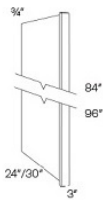

Decor Base Fillers - Panels and Fillers

Bellaire

A3BF	Molding Base Filler - 3"W x 34-1/2"H x 3/4"T - SOLID	\$33.37
A6BF	Molding Base Filler - 6"W x 34-1/2"H x 3/4"T - SOLID	\$69.43

Dishwasher Panel - Panels and Fillers

Bellaire

DWR33412	Dishwasher Panel - 24"W x 34-1/2"H x 1/2"H x 3" Return - SOLID - 1	\$54.60
----------	--	---------

Refrigerator Panels - Panels and Fillers

Bellaire

REP2484(3)-3/	Refrigerator End Panel - 24"W x 84"H x 3/4"T x 3" Return - SOLID -	\$164.83
REP2484-3/4"	Refrigerator End Panel - 24"W x 84"H x 3/4"T - 2 Sides Finished - B	\$142.24
REP2496(3)-3/	Refrigerator End Panel - 24"W x 96"H x 3/4"T x 3" Return - SOLID -	\$196.85
REP2496-3/4"	Refrigerator End Panel - 24"W x 96"H x 3/4"T - 2 Sides Finished - B	\$162.81
REP3096(3)-3/	Refrigerator End Panel - 30"W x 96"H x 3/4"T x 3" Return - SOLID -	\$266.97