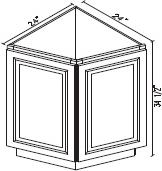

Base End Cabinet - Base Cabinets

Bellaire

AB24(Base)	Base End Angle Corner - 24"W x 34-1/2"H x 24"D - 2 Doors (17-7/8"W)	$282.47