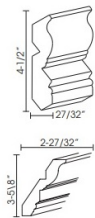

Corbel 1 - Panels and Fillers

Bellaire

CORBEL54	Corbel 54 (small) - 3"W x 6"H x 4"D	\$44.15
----------	-------------------------------------	---------

Corbel 3 - Panels and Fillers

Bellaire

CORBEL57	Corbel 57 (Large) - 3"W x 9"H x 6"D	\$134.83
----------	-------------------------------------	----------

Corbel 4 - Panels and Fillers

Bellaire

CORBEL60L	Corbel 60 (Large) - 7"W x 17"H x 7"D	\$265.62
CORBEL60S	Corbel 60 (Small) - 5"W x 10"H x 5"D	\$122.69

Crown Molding - Moldings

Bellaire

CM96	Crown Molding - 96"L x 2-1/2"H (Takes Up 1-7/8" of Wall Space Fr	\$50.22
------	--	---------

Crown Molding 4" - Moldings

Bellaire

CM96-4	Crown Molding - 96"L x 4-1/2"H (Takes Up 3-5/8" of Wall Space From	\$80.90
--------	--	---------

Crown Molding Rope - Moldings

Bellaire

CM96C-4	Crown Molding Rope- 96"L x 4-1/2"H (Takes Up 3-5/8" of Wall Spac	\$110.90
---------	--	----------