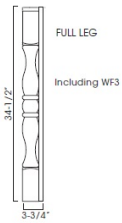

Tall Decorative End - Panels and Fillers

Bellaire

EPWP2484(2)	Tall End Decorative Door - For 84"H Wall Pantry (Top Door is 23-	\$138.20
EPWP2496(2)	Tall End Decorative Door - For 96"H Wall Pantry (Top Door is 23-	\$174.27

Decor Short Leg 2 - Panels and Fillers

Bellaire

LEG-SMALL52	Decor Short Leg - 3"W x 4-1/2"H x 1-1/2"D	\$27.97
-------------	---	---------

Turn Post - Panels and Fillers

Bellaire

TP3/WF34-1/2"	Decor Leg - 3"W x 34-1/2"Hx 3"D	\$140.90
---------------	---------------------------------	----------

Corbel 1 - Panels and Fillers

Bellaire

CORBEL54	Corbel 54 (small) - 3"W x 6"H x 4"D	\$44.15
----------	-------------------------------------	---------

Corbel 3 - Panels and Fillers

Bellaire

CORBEL57	Corbel 57 (Large) - 3"W x 9"H x 6"D	\$134.83
----------	-------------------------------------	----------