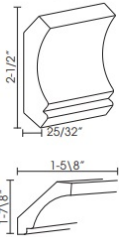

Corbel 1 - Panels and Fillers

Bellaire

CORBEL54	Corbel 54 (small) - 3"W x 6"H x 4"D	\$44.15
----------	-------------------------------------	---------

Corbel 3 - Panels and Fillers

Bellaire

CORBEL57	Corbel 57 (Large) - 3"W x 9"H x 6"D	\$134.83
----------	-------------------------------------	----------

Corbel 4 - Panels and Fillers

Bellaire

CORBEL60L	Corbel 60 (Large) - 7"W x 17"H x 7"D	\$265.62
CORBEL60S	Corbel 60 (Small) - 5"W x 10"H x 5"D	\$122.69

Crown Molding - Moldings

Bellaire

CM96	Crown Molding - 96"L x 2-1/2"H (Takes Up 1-7/8" of Wall Space Fr	\$50.22
------	--	---------

Crown Molding 4" - Moldings

Bellaire

CM96-4	Crown Molding - 96"L x 4-1/2"H (Takes Up 3-5/8" of Wall Space From	\$80.90
--------	--	---------

Crown Molding Rope - Moldings

Bellaire

CM96C-4	Crown Molding Rope- 96"L x 4-1/2"H (Takes Up 3-5/8" of Wall Spac	\$110.90
---------	--	----------