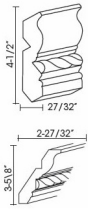

Corbel 4 - Panels and Fillers

Bellaire

CORBEL60L	Corbel 60 (Large) - 7"W x 17"H x 7"D	\$265.62
CORBEL60S	Corbel 60 (Small) - 5"W x 10"H x 5"D	\$122.69

Crown Molding - Moldings

Bellaire

CM96	Crown Molding - 96"L x 2-1/2"H (Takes Up 1-7/8" of Wall Space Fr	\$50.22
------	--	---------

Crown Molding 4" - Moldings

Bellaire

CM96-4	Crown Molding - 96"L x 4-1/2"H (Takes Up 3-5/8" of Wall Space From	\$80.90
--------	--	---------

Crown Molding Rope - Moldings

Bellaire

CM96C-4	Crown Molding Rope- 96"L x 4-1/2"H (Takes Up 3-5/8" of Wall Spac	\$110.90
---------	--	----------