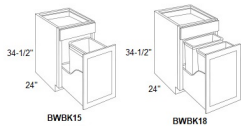

Waste Basket Base Cabinet - Accessories

Blue Night

BWBK15-1	Waste Basket Base - (Includes cabinet) 15"W x 34-1/2"H x 24"D	$564.79
BWBK18-2	Waste Basket Base - (Includes cabinet) 18"W x 34-1/2"H x 24"D	$590.96