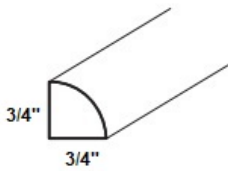

Shoe Molding - Moldings

Blue Night

SHM Shoe Molding - 96"L x 3/4"W x 3/4"H $58.90