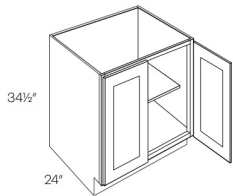

Double Full Height Door Base - Base Cabinets

Blue Night

B24-FH	Full Height Door Base - 24"W x 34-1/2"H x 24"D - 2 Doors (Ball	$560	ar44
B27-FH	Full Height Door Base - 27"W x 34-1/2"H x 24"D - 2 Doors (Ball	$560	ar33
B30-FH	Full Height Door Base - 30"W x 34-1/2"H x 24"D - 2 Doors (Ball	$560	ar74
B33-FH	Full Height Door Base - 33"W x 34-1/2"H x 24"D - 2 Doors (Ball	$560	ar32
B36-FH	Full Height Door Base - 36"W x 34-1/2"H x 24"D - 2 Doors (Ball	$560	ar02
B39-FH	Full Height Door Base - 39"W x 34-1/2"H x 24"D - 2 Doors (Ball	$560	ar60
B42-FH	Full Height Door Base - 42"W x 34-1/2"H x 24"D - 2 Doors (Ball	$560	ar56
B48-FH	Full Height Door Base - 48"W x 34-1/2"H x 24"D - 4 Doors (Ball	$560	ar88