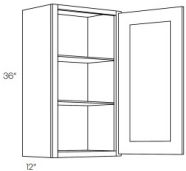

36" High Single Door - Wall Cabinets

Blue Night

W0936	Wall - 9"W x 36"H x 12"D - 1 Door - 2 Shelves (Can be cut for $221s26)
W1236	Wall - 12"W x 36"H x 12"D - 1 Door - 2 Shelves (Can be cut for $244s53)
W1536	Wall - 15"W x 36"H x 12"D - 1 Door - 2 Shelves (Can be cut for $266s80)
W1836	Wall - 18"W x 36"H x 12"D - 1 Door - 2 Shelves (Can be cut for $296s50)
W2136	Wall - 21"W x 36"H x 12"D - 1 Door - 2 Shelves (Can be cut for $355s90)