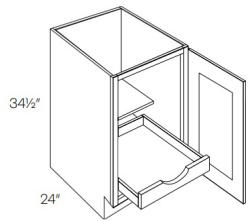

Blue Night

B48-POS4 Base - 48"W x 34-1/2"H x 24"D - 4 Doors - 2 Drawers - 4 Pull Out Shelves - 1498.76

Single Full Height Door Base - Base Cabinets

Blue Night

B09-FH Full Height Door Base - 9"W x 34-1/2"H x 24"D - 1 Door (Ball Bearing) - 296.01

B12-FH Full Height Door Base - 12"W x 34-1/2"H x 24"D - 1 Door (Ball Bearing) - 313.50

B15-FH Full Height Door Base - 15"W x 34-1/2"H x 24"D - 1 Door (Ball Bearing) - 319.98

B18-FH Full Height Door Base - 18"W x 34-1/2"H x 24"D - 1 Door (Ball Bearing) - 319.96

B21-FH Full Height Door Base - 21"W x 34-1/2"H x 24"D - 1 Door (Ball Bearing) - 310.20

Single Full Height Door Base with 1 POS - Base Cabinets

Blue Night

B12-POS1-FH	Full Height Door Base - 12"W x 34-1/2"H x 24"D - 1 Door - 1 Pu	\$580u90
B15-POS1-FH	Full Height Door Base - 15"W x 34-1/2"H x 24"D - 1 Door - 1 Pu	\$606u47
B18-POS1-FH	Full Height Door Base - 18"W x 34-1/2"H x 24"D - 1 Door - 1 Pu	\$540u11
B21-POS1-FH	Full Height Door Base - 21"W x 34-1/2"H x 24"D - 1 Door - 1 Pu	\$700u29