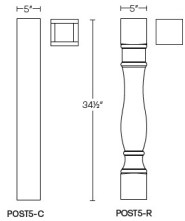

Large Posts - Panels and Fillers

Blue Night

POST5-C	Decor leg (Large) - 5"W x 34-1/2"H x 5"D	$439.06
POST5-R	Decor leg (Large) - 5"W x 34-1/2"H x 5"D	$491.04