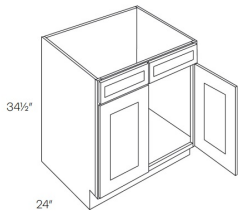

Double Header Double Door Sink Base - Base Cabinets

Blue Night

SB30	Sink Base - 30"W x 34-1/2"H x 24"D - 2 Doors - 2 Headers	$465.79
SB33	Sink Base - 33"W x 34-1/2"H x 24"D - 2 Doors - 2 Headers	$497.97
SB36	Sink Base - 36"W x 34-1/2"H x 24"D - 2 Doors - 2 Headers	$503.41
SB39	Sink Base - 39"W x 34-1/2"H x 24"D - 2 Doors - 2 Headers	$536.58
SB42	Sink Base - 42"W x 34-1/2"H x 24"D - 2 Doors - 2 Headers	$549.45
SB48	Sink Base - 48"W x 34-1/2"H x 24"D - 4 Doors - 2 Headers	$615.28

Tilt-Out Tray - Base Cabinets

Blue Night

TOT	Tilt Out Tray - 11-1/4"W (One unit should be ordered for SB24 & SB228)	$122.28