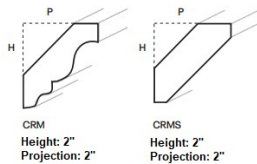

Crown Molding - Moldings

Blue Night

CRM	Crown Molding - 96"L (Takes Up 2" of Wall Space From Top to Bottom)	$60m79
CRMS	Crown Molding Flat - 96"L (Takes Up 2" of Wall Space From Top to Bottom)	$69B09