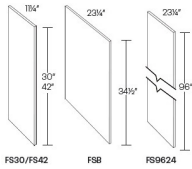

Tall Decorative End - Panels and Fillers

Blue Night

WDE1250	Tall Decorative End - 11-1/4"W x 49"H (Requires qty 2 for bott	\$18.58
---------	--	---------

Finished Skin - Panels and Fillers

Blue Night

FS30	Wall Skin - 11-1/4"W x 30"H x 1/4"T	\$52.96
FS42	Wall Skin - 11-1/4"W x 42"H x 1/4"T	\$73.75
FS9624	Tall Skin - 23-1/4"W x 96"H x 1/4"T	\$140.08
FSB	Base Skin - 23-1/4"W x 34-1/2"H x 1/4"T	\$68.80