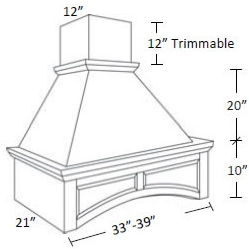

Duo Flap Stay Vertical Lift Hinge - Length of Lid Support is 8" Not Incl $34.25

Arched Wood Hood - Accessories

WHA30/33 Arched Wood Hood - 30"W (From side panel to side panel) / 33-1$2179.48

WHA36/39 Arched Wood Hood - 36"W (From side panel to side panel) / 39-1$2362.24