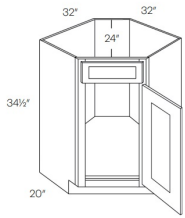

CSB36 Corner Sink Base Cabinet - 32"W x 34-1/2"H x 24"D - 1 Door (Requires 27