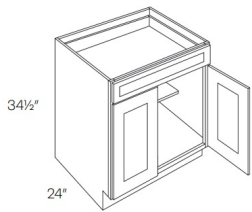

Double Door with Drawer(s) Base - Base Cabinets

Blue Night

B24	Base - 24"W x 34-1/2"H x 24"D - 2 Doors - 1 Drawer (Ball bearing)	$449	103
B27	Base - 27"W x 34-1/2"H x 24"D - 2 Doors - 1 Drawer (Ball bearing)	$489	161
B30	Base - 30"W x 34-1/2"H x 24"D - 2 Doors - 2 Drawers (Ball bearing)	$548	95
B33	Base - 33"W x 34-1/2"H x 24"D - 2 Doors - 2 Drawers (Ball bearing)	$593	60
B36	Base - 36"W x 34-1/2"H x 24"D - 2 Doors - 2 Drawers (Ball bearing)	$608	35
B39	Base - 39"W x 34-1/2"H x 24"D - 2 Doors - 2 Drawers (Ball bearing)	$643	00
B42	Base - 42"W x 34-1/2"H x 24"D - 2 Doors - 2 Drawers (Ball bearing)	$679	63
B48	Base - 48"W x 34-1/2"H x 24"D - 4 Doors - 2 Drawers (Ball bearing)	$752	40