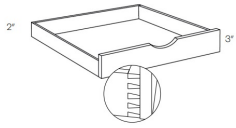

Pull Out Shelf - Accessories

Blue Night

POS12	Pull Out Shelf - 2"H x 21"D (For 12"W base cabinet) (Includes ~~$21.01~~
POS15	Pull Out Shelf - 2"H x 21"D (For 15"W base cabinet) (Includes ~~$22.46~~
POS18	Pull Out Shelf - 2"H x 21"D (For 18"W base cabinet) (Includes ~~$23.86~~
POS21	Pull Out Shelf - 2"H x 21"D (For 21"W base cabinet) (Includes ~~$25.80~~
POS24	Pull Out Shelf - 2"H x 21"D (For 24"W base cabinet) (Includes ~~$27.14~~
POS27	Pull Out Shelf - 2"H x 21"D (For 27"W base cabinet) (Includes ~~$29.59~~
POS30	Pull Out Shelf - 2"H x 21"D (For 30"W base cabinet) (Includes ~~$31.53~~
POS33	Pull Out Shelf - 2"H x 21"D (For 33"W base cabinet) (Includes ~~$33.96~~
POS36	Pull Out Shelf - 2"H x 21"D (For 36"W base cabinet) (Includes ~~$36.85~~
POS42	Pull Out Shelf - 2"H x 21"D (For 42"W base cabinet) (Includes ~~$47.77~~