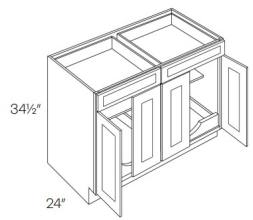

Four Door with Drawer(s) Base with 2 POS - Base Cabinets

Blue Night

B48-POS2	Base - 48"W x 34-1/2"H x 24"D - 4 Doors - 2 Drawers - 2 Pull Out Shelves	$108.58