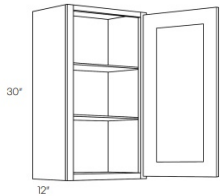

30" High Single Door - Wall Cabinets

Blue Night

W0930	Wall - 9"W x 30"H x 12"D - 1 Door - 2 Shelves (Can be cut for	\$184s14
W1230	Wall - 12"W x 30"H x 12"D - 1 Door - 2 Shelves (Can be cut for	\$205s92
W1530	Wall - 15"W x 30"H x 12"D - 1 Door - 2 Shelves (Can be cut for	\$221s26
W1830	Wall - 18"W x 30"H x 12"D - 1 Door - 2 Shelves (Can be cut for	\$241s98
W2130	Wall - 21"W x 30"H x 12"D - 1 Door - 2 Shelves (Can be cut for	\$271s99