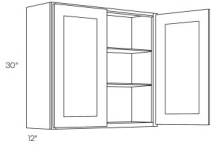

30" High Double Door - Wall Cabinets

Blue Night

W2430	Wall - 24"W x 30"H x 12"D - 2 Doors - 2 Shelves (Butt Doors) ($217b29)
W2730	Wall - 27"W x 30"H x 12"D - 2 Doors - 2 Shelves (Butt Doors) ($250b46)
W3030	Wall - 30"W x 30"H x 12"D - 2 Doors - 2 Shelves (Butt Doors) ($288b87)
W3330	Wall - 33"W x 30"H x 12"D - 2 Doors - 2 Shelves (Butt Doors) ($311b54)
W3630	Wall - 36"W x 30"H x 12"D - 2 Doors - 2 Shelves (Butt Doors) ($355b30)
W3930	Wall - 39"W x 30"H x 12"D - 2 Doors - 2 Shelves (Butt Doors) ($418b96)
W4230	Wall - 42"W x 30"H x 12"D - 2 Doors - 2 Shelves (Butt Doors) ($483b61)
W4830	Wall - 48"W x 30"H x 12"D - 4 Doors - 2 Shelves (Butt Doors) ($544b50)