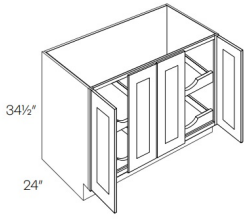

Four Full Height Door Base with 4 POS - Base Cabinets

Blue Night

B48-POS4-FH Full Height Door Base - 48"W x 34-1/2"H x 24"D - 4 Doors - 4 POS $1590.71