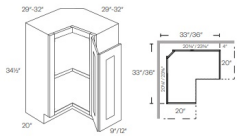

Easy Reach Base Corner Cabinet - Base Cabinets

Blue Night

BSQC33L	Easy Reach Corner Base Cabinet (w/o lazy susan) - 29"W x 34-1/2"	\$837.54
BSQC33R	Easy Reach Corner Base Cabinet (w/o lazy susan) - 29"W x 34-1/2"	\$837.54
BSQC36L	Easy Reach Corner Base Cabinet (w/o lazy susan) - 32"W x 34-1/2"	\$837.54
BSQC36R	Easy Reach Corner Base Cabinet (w/o lazy susan) - 32"W x 34-1/2"	\$837.54