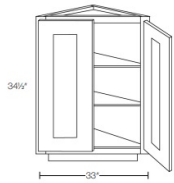

Base End Cabinet - Base Cabinets

Blue Night

BEC24	Base End Angle Cabinet - 24"W x 34-1/2"H x 24"D - 2 Doors (18"W)	\$484
-------	--	-------

Base End Straight Cabinet - Base Cabinets

Blue Night

BECS24	Base End Straight Cabinet - 33"W x 34-1/2"H x 24"D - 2 Doors	\$418
--------	--	-------