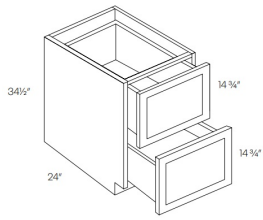

Two Drawer Pack Base - Base Cabinets

Blue Night

DB24-2	Drawer Pack - 24"W x 34-1/2"H x 24"D - 2 Drawers	$601.92
DB30-2	Drawer Pack - 30"W x 34-1/2"H x 24"D - 2 Drawers	$648.94
DB33-2	Drawer Pack - 33"W x 34-1/2"H x 24"D - 2 Drawers	$680.62
DB36-2	Drawer Pack - 36"W x 34-1/2"H x 24"D - 2 Drawers	$708.34