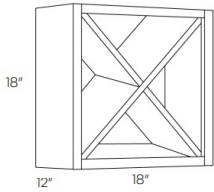

Wine Rack - Accessories

Blue Night

WR3018 Wine Rack - 30"W x 18"H x 12"D (Finished interior) \$293.53

Wine Cube - Accessories

Blue Night

WCX1818 Wine Cube - 18"W x 18"H x 12"D (Finished interior) \$178.20

Wine Cubby - Accessories