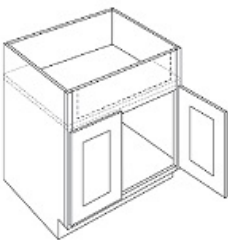

Tilt-Out Tray - Base Cabinets

Blue Night

TOT	Tilt Out Tray - 11-1/4"W (One unit should be ordered for SB24 & SB228)	\$122.28
-----	--	----------

Double Door Farm Sink Base Cabinet - Base Cabinets

Blue Night

SB30-FS	Farm Sink Base - 30"W x 34-1/2"H x 24"D -2 Doors (18"H each)	\$424.50
SB33-FS	Farm Sink Base - 33"W x 34-1/2"H x 24"D -2 Doors (18"H each)	\$461.18
SB36-FS	Farm Sink Base - 36"W x 34-1/2"H x 24"D -2 Doors (18"H each)	\$482.12