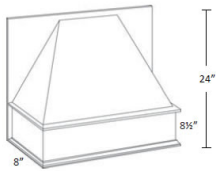

Valance Wood Hood - Accessories

Blue Night

WHV30	Valance Wood Hood - 30"W x 24"H x 8"D (Inside dimensions 26-1/2"W x 21-1/2"D)	$57.80
WHV36	Valance Wood Hood - 36"W x 24"H x 8"D (Inside dimensions 32-1/2"W x 21-1/2"D)	$69.95