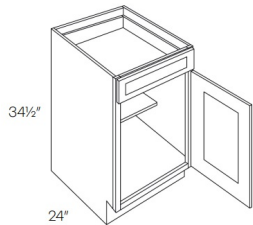

CT-FINISH Finish interior for wall cabinet - to be finished same color as 0060

CT-EXDW Extend Depth for Wall Cabinets - Cabinet depth can ONLY be extended 0097

B09	Base - 9"W x 34-1/2"H x 24"D - 1 Door - 1 Drawer (Ball bearing)	\$296d01
B12	Base - 12"W x 34-1/2"H x 24"D - 1 Door - 1 Drawer (Ball bearing)	\$333i63
B15	Base - 15"W x 34-1/2"H x 24"D - 1 Door - 1 Drawer (Ball bearing)	\$347i49
B18	Base - 18"W x 34-1/2"H x 24"D - 1 Door - 1 Drawer (Ball bearing)	\$365i80
B21	Base - 21"W x 34-1/2"H x 24"D - 1 Door - 1 Drawer (Ball bearing)	\$410i85