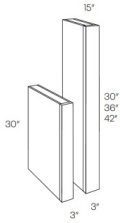

Columns - Panels and Fillers

Blue Night

CLM-30X15	Column - 3"W x 30"H x 15"D (Trimable, Finished 3 sides)	$112.86
CLM-36X15	Column - 3"W x 36"H x 15"D (Trimable, Finished 3 sides)	$126.22
CLM-42X15	Column - 3"W x 42"H x 15"D (Trimable, Finished 3 sides)	$140.08
CLM-B30	Column - 3"W x 34-1/2"H x 30"D (Trimable, Finished 3 sides)	$223.24