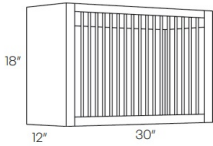

Stem Glass Holder - Accessories

Blue Night

SGH30 Stem Glass Holder - 30"W x 1-1/2"H x 12"D (Finished interior) \$95.04

Plate Rack - Accessories

Blue Night

PR3018 Plate Rack - 30"W x 18"H x 12"D (Finished interior) \$293.53