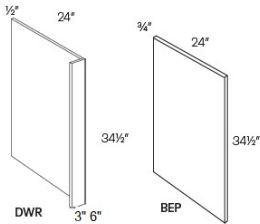

Wall/Base Fillers - Panels and Fillers

Blue Night

F330	Wall/Base Filler - 3"W x 30"H x 3/4"T (Fillers finished on all sides)	$25.74
F342	Wall/Base Filler - 3"W x 42"H x 3/4"T (Fillers finished on all sides)	$33.66
F630	Wall/Base Filler - 6"W x 30"H x 3/4"T (Fillers finished on all sides)	$44.05
F642	Wall/Base Filler - 6"W x 42"H x 3/4"T (Fillers finished on all sides)	$59.40

Tall Fillers - Panels and Fillers

Blue Night

F396	Tall Filler - 3"W x 96"H x 3/4"T (Fillers finished on all 4 sides)	$79.20
F696	Tall Filler - 6"W x 96"H x 3/4"T (Fillers finished on all 4 sides)	$111.17

Dishwasher Return Panel - Panels and Fillers

Blue Night

BEP	Base End Panel - 24"W x 34-1/2"H x 3/4"T (No Return)	$117.81
DWR3	Dishwasher Panel - 24"W x 34-1/2"H x 1/2"T (3" Return - SOLID)	$134.64
DWR6	Dishwasher Panel - 24"W x 34-1/2"H x 1/2"T (6" Return - SOLID)	$149.49