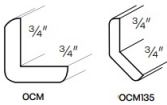

OCM Outside Corner Molding - 96"L x 3/4"W x 3/4"H \$52.96

OCM135 Outside Corner Molding (Tilted 135 Degree) - 96"L x 3/4"W x 3/4"H \$52.96

Inside Corner Molding - Moldings

Blue Night

ICM Inside Corner Molding - 96"L x 3/4"W x 3/4"H \$52.96