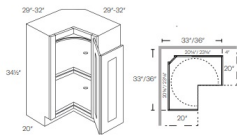

Easy Reach (with Lazy Susan) Corner Base Cabinet - Base Cabinets Blue Night

CAR33L	Easy Reach Corner Base Cabinet (w/ lazy susan) - 29"W x 34-1/2"	$883.55
CAR33R	Easy Reach Corner Base Cabinet (w/ lazy susan) - 29"W x 34-1/2"	$883.55
CAR36L	Easy Reach Corner Base Cabinet (w/ lazy susan) - 32"W x 34-1/2"	$883.55
CAR36R	Easy Reach Corner Base Cabinet (w/ lazy susan) - 32"W x 34-1/2"	$883.55