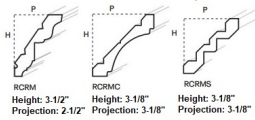

Royal Crown Molding - Moldings

Blue Night

RCRM	Royal Crown Molding - 96"L (Takes Up 3-1/2" of Wall Space From Top)	$106.51
RCRMC	Royal Crown Molding - Cove - 96"L (Curve in the molding) (Takes Up 3-1/8" of Wall Space From Top)	$106.51
RCRMS	Royal Crown Molding - Step - 96"L (Step in the molding) (Takes Up 3-1/8" of Wall Space From Top)	$106.351