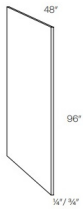

Finished Panels - Panels and Fillers

Blue Night

PLY4X8	Finished Back Panel - 48"W x 96"H x 1/4"T	$202.95
PLY4x8-3/4"	Finished Back Panel - 48"W x 96"H x 3/4"T	$654.88