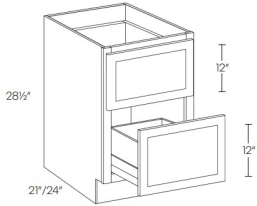

File Drawer Cabinet - Bathroom Vanities

Blue Night

DDC18x21	File Drawer Cabinet - 18"W x 28-1/2"H x 21"D - 2 Drawers (12"H)	$567.87
DDC18x24	File Drawer Cabinet - 18"W x 28-1/2"H x 24"D - 2 Drawers (12"H)	$564.30