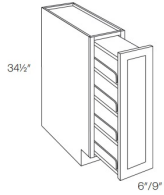

Base Spice Cabinet - Accessories

Blue Night

BSP6	Base Spice Pull-Out - 6"W x 34-1/2"H x 24"D (Must be installed \$277 w/20	\$277.20
BSP9	Base Spice Pull-Out - 9"W x 34-1/2"H x 24"D	\$564.30

Floating Shelf (Wood) - Accessories