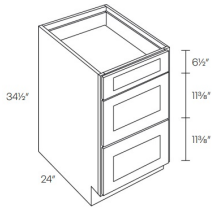

Three Drawer Pack Base - Base Cabinets

DB12	Drawer Pack - 12"W x 32-1/2"H x 24"D - 3 Drawers	\$528.16
DB15	Drawer Pack - 15"W x 32-1/2"H x 24"D - 3 Drawers	\$549.45
DB18	Drawer Pack - 18"W x 32-1/2"H x 24"D - 3 Drawers	\$564.30
DB21	Drawer Pack - 21"W x 32-1/2"H x 24"D - 3 Drawers	\$583.11
DB24	Drawer Pack - 24"W x 32-1/2"H x 24"D - 3 Drawers	\$601.92
DB27	Drawer Pack - 27"W x 32-1/2"H x 24"D - 3 Drawers	\$631.12
DB30	Drawer Pack - 30"W x 32-1/2"H x 24"D - 3 Drawers	\$648.94
DB33	Drawer Pack - 33"W x 32-1/2"H x 24"D - 3 Drawers	\$680.62
DB36	Drawer Pack - 36"W x 32-1/2"H x 24"D - 3 Drawers	\$708.34