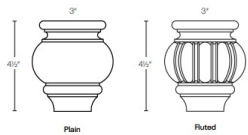

Bun Feet - Panels and Fillers

Blue Night

Bun-F	Bun Feet-Fluted - 3"W x 4-1/2"H	$57.42
Bun-P	Bun Feet-Plain - 3"W x 4-1/2"H	$54.94