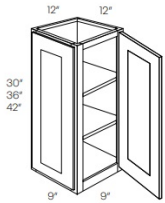

Wall End Cabinet with Doors - Wall Cabinets

Blue Night

WECD1230	Wall End Cabinet - 12"W x 30"H x 12"D - 2 Doors - 2 Shelves	$266.31
WECD1236	Wall End Cabinet - 12"W x 36"H x 12"D - 2 Doors - 2 Shelves	$297.99
WECD1242	Wall End Cabinet - 12"W x 42"H x 12"D - 2 Doors - 3 Shelves	$332.14