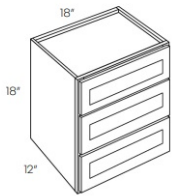

Straight Top of Counter Cabinet - Accessories

Blue Night

WD1818	Straight Top of Counter Cabinet - 18"W x 18"H x 12"D	$255.91