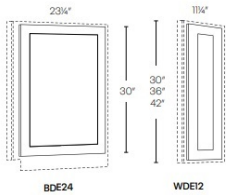

Finished Panels - Panels and Fillers

Blue Night

PLY4X8	Finished Back Panel - 48"W x 96"H x 1/4"T	$202.95
PLY4x8-3/4"	Finished Back Panel - 48"W x 96"H x 3/4"T	$654.88

Wall/Base Decorative End - Panels and Fillers

Blue Night

BDE24	Base Decorative End - 23-1/4"W x 30"H (Use finished skin to fl	$20.77
WDE1230	Wall Decorative End - 11-1/4"W x 30"H (Use finished skin to fl	$1.57
WDE1236	Wall Decorative End - 11-1/4"W x 36"H (Use finished skin to fl	$30.68
WDE1242	Wall Decorative End - 11-1/4"W x 42"H (Use finished skin to fl	$53.45