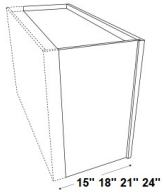

CT-FINISH Finish interior for wall cabinet - to be finished same color as 0060

CT-EXDW Extend Depth for Wall Cabinets - Cabinet depth can ONLY be extended 0097

B09	Base - 9"W x 34-1/2"H x 24"D - 1 Door - 1 Drawer (Ball bearing)	\$296d01
B12	Base - 12"W x 34-1/2"H x 24"D - 1 Door - 1 Drawer (Ball bearing)	\$333i63
B15	Base - 15"W x 34-1/2"H x 24"D - 1 Door - 1 Drawer (Ball bearing)	\$347i49
B18	Base - 18"W x 34-1/2"H x 24"D - 1 Door - 1 Drawer (Ball bearing)	\$365i80
B21	Base - 21"W x 34-1/2"H x 24"D - 1 Door - 1 Drawer (Ball bearing)	\$410i85