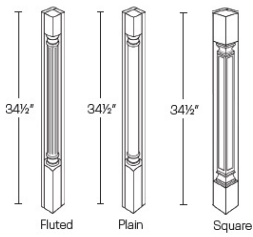

Corner Posts - Panels and Fillers

Blue Night

Post-F-CR	Corner Decor leg - Fluted - 3"W x 34-1/2"H x 3"D	$194.04
Post-P-CR	Corner Decor leg - Plain - 3"W x 34-1/2"H x 3"D	$194.04
Post-S-CR	Corner Decor leg - Square - 3"W x 34-1/2"H x 3"D	$194.04