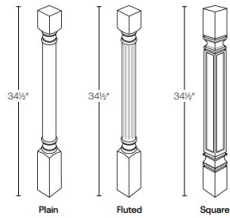

Posts - Panels and Fillers

Blue Night

Post-F	Decor leg - Fluted - 3"W x 34-1/2"H x 3"D	$363.82
Post-P	Decor leg - Plain - 3"W x 34-1/2"H x 3"D	$338.08
Post-S	Decor leg - Square - 3"W x 34-1/2"H x 3"D	$545.98