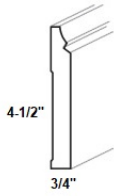

Base Molding - Moldings

Blue Night

BSMS	Base Molding - 96"L x 3/4"W x 4-1/2"H	$140.08