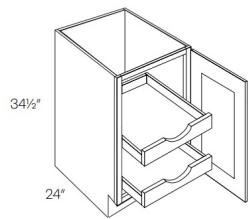

B12-FH Full Height Door Base - 12"W x 34-1/2"H x 24"D - 1 Door (Ball Bearing) - 313.50

B15-FH Full Height Door Base - 15"W x 34-1/2"H x 24"D - 1 Door (Ball Bearing) - 319.98

B18-FH Full Height Door Base - 18"W x 34-1/2"H x 24"D - 1 Door (Ball Bearing) - 319.96

B21-FH Full Height Door Base - 21"W x 34-1/2"H x 24"D - 1 Door (Ball Bearing) - 310.20

Single Full Height Door Base with 1 POS - Base Cabinets

Blue Night

B12-POS1-FH	Full Height Door Base - 12"W x 34-1/2"H x 24"D - 1 Door - 1 Pu	\$580u90
B15-POS1-FH	Full Height Door Base - 15"W x 34-1/2"H x 24"D - 1 Door - 1 Pu	\$606u47
B18-POS1-FH	Full Height Door Base - 18"W x 34-1/2"H x 24"D - 1 Door - 1 Pu	\$540u11
B21-POS1-FH	Full Height Door Base - 21"W x 34-1/2"H x 24"D - 1 Door - 1 Pu	\$700u29

Single Full Height Door Base with 2 POS - Base Cabinets

Blue Night

B12-POS2-FH	Full Height Door Base - 12"W x 34-1/2"H x 24"D - 1 Door - 2 Pu	\$700u48
B15-POS2-FH	Full Height Door Base - 15"W x 34-1/2"H x 24"D - 1 Door - 2 Pu	\$730u99
B18-POS2-FH	Full Height Door Base - 18"W x 34-1/2"H x 24"D - 1 Door - 2 Pu	\$780u70
B21-POS2-FH	Full Height Door Base - 21"W x 34-1/2"H x 24"D - 1 Door - 2 Pu	\$850u20