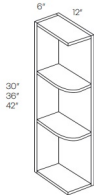

Wall End Shelf - Wall Cabinets

Blue Night

WS30	Wall End Shelf - 6"W x 30"H x 12"D - 2 Fixed Shelves (Reversible)	\$102.96
WS36	Wall End Shelf - 6"W x 36"H x 12"D - 2 Fixed Shelves (Reversible)	\$121.27
WS42	Wall End Shelf - 6"W x 42"H x 12"D - 3 Fixed Shelves (Reversible)	\$137.61