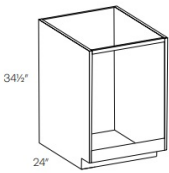

Oven Base Cabinet - Base Cabinets

Blue Night

OVB30	Oven Base Cabinet - 30"W x 34-1/2"H x 24"D (Front Opening 27"W)	$50789