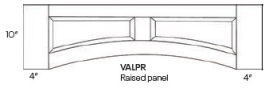

Standard Raised Valance - Moldings

Blue Night

VALPR-36	Standard Raised Valance - 36"W x 10"H x 3/4"D (Trimmmable By 2")	$1781
VALPR-42	Standard Raised Valance - 42"W x 10"H x 3/4"D (Trimmmable By 2")	$2068
VALPR-48	Standard Raised Valance - 48"W x 10"H x 3/4"D (Trimmmable By 2")	$2850
VALPR-60	Standard Raised Valance - 60"W x 10"H x 3/4"D (Trimmmable By 2")	$473