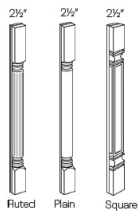

Large Posts - Panels and Fillers

Blue Night

POST5-C	Decor leg (Large) - 5"W x 34-1/2"H x 5"D	\$439.06
POST5-R	Decor leg (Large) - 5"W x 34-1/2"H x 5"D	\$491.04

Spindles - Panels and Fillers

Blue Night

Spin-F-30	Spindel-Fluted - 2-1/2"W x 30"H Use as overlay (Filler not Included)	\$164.48
Spin-F-36	Spindel-Fluted - 2-1/2"W x 36"H Use as overlay (Filler not Included)	\$184.20
Spin-F-42	Spindel-Fluted - 2-1/2"W x 42"H Use as overlay (Filler not Included)	\$204.50
Spin-P-30	Spindel-Plain - 2-1/2"W x 30"H Use as overlay (Filler not Included)	\$164.48
Spin-P-36	Spindel-Plain - 2-1/2"W x 36"H Use as overlay (Filler not Included)	\$184.20
Spin-P-42	Spindel-Plain - 2-1/2"W x 42"H Use as overlay (Filler not Included)	\$204.50
Spin-S-30	Spindel-Square - 2-1/2"W x 30"H Use as overlay (Filler not Included)	\$164.48
Spin-S-36	Spindel-Square - 2-1/2"W x 36"H Use as overlay (Filler not Included)	\$184.20
Spin-S-42	Spindel-Square - 2-1/2"W x 42"H Use as overlay (Filler not Included)	\$204.50