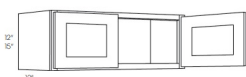

12"-15" High Wall - Wall Cabinets

Blue Night

CW2415	Wall Diagonal Corner - 24"W x 15"H x 12"D - 1 Door - NO SHELF \$322 \$114
W1215	Wall - 12"W x 15"H x 12"D - 1 Door - NO SHELF (Can be cut for \$153s94)
W1515	Wall - 15"W x 15"H x 12"D - 1 Door - NO SHELF (Can be cut for \$163s86)
W1815	Wall - 18"W x 15"H x 12"D - 1 Door - NO SHELF (Can be cut for \$178s28)
W2115	Wall - 21"W x 15"H x 12"D - 1 Door - NO SHELF (Can be cut for \$178s69)
W2415	Wall - 24"W x 15"H x 12"D - 2 Doors - NO SHELF (Can be cut for \$226s21)
W3012	Wall - 30"W x 12"H x 12"D - 2 Doors - NO SHELF (Can be cut for \$224s73)
W3015	Wall - 30"W x 15"H x 12"D - 2 Doors - NO SHELF (Can be cut for \$231s14)
W3312	Wall - 33"W x 12"H x 12"D - 2 Doors - NO SHELF (Can be cut for \$237s60)
W3315	Wall - 33"W x 15"H x 12"D - 2 Doors - NO SHELF (Can be cut for \$246s51)
W3612	Wall - 36"W x 12"H x 12"D - 2 Doors - NO SHELF (Can be cut for \$254s88)
W3615	Wall - 36"W x 15"H x 12"D - 2 Doors - NO SHELF (Can be cut for \$263s63)