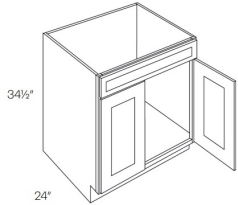

Single Header Double Door Sink Base - Base Cabinets

Blue Night

SB24 Sink Base - 24"W x 34-1/2"H x 24"D - 2 Doors - 1 Header $407.38

SB27 Sink Base - 27"W x 34-1/2"H x 24"D - 2 Doors - 1 Header $440.55