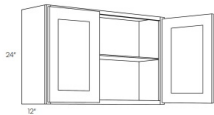

24" High - Wall Cabinets

Blue Night

W2424	Wall - 24"W x 24"H x 12"D - 2 Doors (Can be cut for glass)	$319.27
W2724	Wall - 27"W x 24"H x 12"D - 2 Doors (Can be cut for glass)	$320.76
W3024	Wall - 30"W x 24"H x 12"D - 2 Doors (Can be cut for glass)	$325.21
W3324	Wall - 33"W x 24"H x 12"D - 2 Doors (Can be cut for glass)	$345.51
W3624	Wall - 36"W x 24"H x 12"D - 2 Doors (Can be cut for glass)	$370.26
W4224	Wall - 42"W x 24"H x 12"D - 2 Doors (Can be cut for glass)	$417.78