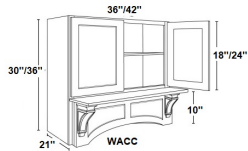

Wood Hood Arched - Accessories

Blue Night

WACC3630X21	Wood Hood Arched - 36"W x 30"H x 21"D - 2 Doors (18"H each)	$57.80
WACC3636X21	Wood Hood Arched - 36"W x 36"H x 21"D - 2 Doors (24"H each)	$68.65
WACC4230X21	Wood Hood Arched - 42"W x 30"H x 21"D - 2 Doors (18"H each)	$80.08
WACC4236X21	Wood Hood Arched - 42"W x 36"H x 21"D - 2 Doors (24"H each)	$92.42

Touch Up Kit - Accessories

Blue Night

TUP	Touch Up Kit (Marker and Putty Stick Included)	$49.50