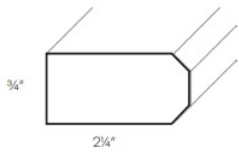

Full Overlay Crown Moldings - Moldings

Blue Night

MFLOCR	Full Overlay Crown Molding - 96"L (Takes Up 3-1/2" of Wall Space From Top)	\$98.00
--------	--	---------

Trim Beaded Molding - Moldings

Blue Night

TBMS	Trim Beaded Molding Flat - 96"L x 2-1/4"W x 3/4"H	\$64.35
------	---	---------