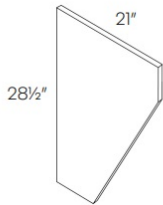

Vanity Desk Drawer - Bathroom Vanities

Blue Night

DD30 Vanity Desk Drawer - 30"W - Drawer front is 22-1/2"W (with 2-1/2" front panel) \$267.31

Vanity Desk Support - Bathroom Vanities

Blue Night

DS Vanity Desk Support - 28-1/2"H x 24"D (2-1/2" Trimmable sides) \$100.48