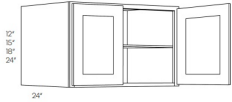

24" Deep - Wall Cabinets

Blue Night

W301224	Wall - 30"W x 12"H x 24"D - 2 Doors (Can be cut for glass)	$316.80
W301524	Wall - 30"W x 15"H x 24"D - 2 Doors (Can be cut for glass)	$336.60
W301824	Wall - 30"W x 18"H x 24"D - 2 Doors (Can be cut for glass)	$354.91
W302424	Wall - 30"W x 24"H x 24"D - 2 Doors - 1 Shelf (Can be cut for glass)	$425.60
W331224	Wall - 33"W x 12"H x 24"D - 2 Doors (Can be cut for glass)	$323.23
W331524	Wall - 33"W x 15"H x 24"D - 2 Doors (Can be cut for glass)	$352.44
W331824	Wall - 33"W x 18"H x 24"D - 2 Doors (Can be cut for glass)	$382.14
W332424	Wall - 33"W x 24"H x 24"D - 2 Doors - 1 Shelf (Can be cut for glass)	$463.28
W361224	Wall - 36"W x 12"H x 24"D - 2 Doors (Can be cut for glass)	$348.97
W361524	Wall - 36"W x 15"H x 24"D - 2 Doors (Can be cut for glass)	$377.68
W361824	Wall - 36"W x 18"H x 24"D - 2 Doors (Can be cut for glass)	$406.89
W362424	Wall - 36"W x 24"H x 24"D - 2 Doors - 1 Shelf (Can be cut for glass)	$488.43