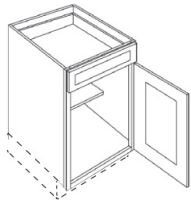

Oven Base Cabinet - Base Cabinets

Blue Night

OVB30	Oven Base Cabinet - 30"W x 34-1/2"H x 24"D (Front Opening 27"W)	\$50789
-------	---	---------

Base Transitional Cabinet - Base Cabinets

Blue Night

BTC2412	Base Transitional Cabinet - 17"W x 34-1/2"H x 12"-24"D - 1 Door	\$333263
---------	---	----------