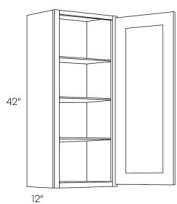

42" High Single Door - Wall Cabinets

Blue Night

W0942	Wall - 9"W x 42"H x 12"D - 1 Door - 3 Shelves (Can be cut for $243s00)
W1242	Wall - 12"W x 42"H x 12"D - 1 Door - 3 Shelves (Can be cut for $271s27)
W1542	Wall - 15"W x 42"H x 12"D - 1 Door - 3 Shelves (Can be cut for $275s00)
W1842	Wall - 18"W x 42"H x 12"D - 1 Door - 3 Shelves (Can be cut for $291s17)
W2142	Wall - 21"W x 42"H x 12"D - 1 Door - 3 Shelves (Can be cut for $314s02)