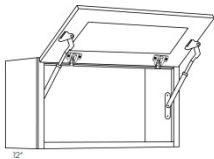

Horizontal Wall - Wall Cabinets

Blue Night

3012-HD	Wall Horizontal - 30"W x 12"H x 12"D (Can be cut for glass)	\$361.35
3015-HD	Wall Horizontal - 30"W x 15"H x 12"D (Can be cut for glass)	\$369.27
3018-HD	Wall Horizontal - 30"W x 18"H x 12"D (Can be cut for glass)	\$373.23
3024-HD	Wall Horizontal - 30"W x 24"H x 12"D - 1 Shelf (Can be cut for glass)	\$458.84
3612-HD	Wall Horizontal - 36"W x 12"H x 12"D (Can be cut for glass)	\$394.51
3615-HD	Wall Horizontal - 36"W x 15"H x 12"D (Can be cut for glass)	\$419.26
3618-HD	Wall Horizontal - 36"W x 18"H x 12"D (Can be cut for glass)	\$429.66
3624-HD	Wall Horizontal - 36"W x 24"H x 12"D - 1 Shelf (Can be cut for glass)	\$506.88