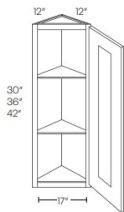

Wall Triangle End Cabinet - Wall Cabinets

Blue Night

WEC1230	Triangle End Cabinet - 12"W x 30"H x 12"D - 1 Door - 2 Shelves	$212.85
WEC1236	Triangle End Cabinet - 12"W x 36"H x 12"D - 1 Door - 2 Shelves	$237.60
WEC1242	Triangle End Cabinet - 12"W x 42"H x 12"D - 1 Door - 3 Shelves	$266.31