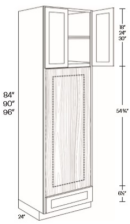

Double Oven Cabinet - Tall Cabinets

Blue Night

OVD3084	Double Oven Cabinet - 30"W x 84"H x 24"D - 2 Top Doors (18"H each) - $1257.79
OVD3090	Double Oven Cabinet - 30"W x 90"H x 24"D - 2 Top Doors (24"H each) - $1336.99
OVD3096	Double Oven Cabinet - 30"W x 96"H x 24"D - 2 Top Doors (30"H each) - $1413.22
OVD3384	Double Oven Cabinet - 33"W x 84"H x 24"D - 2 Top Doors (18"H each) - $1308.28
OVD3390	Double Oven Cabinet - 33"W x 90"H x 24"D - 2 Top Doors (24"H each) - $1389.46
OVD3396	Double Oven Cabinet - 33"W x 96"H x 24"D - 2 Top Doors (30"H each) - $1470.15