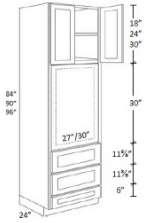

Oven Cabinet - Tall Cabinets

Blue Night

OVD3084	Oven Cabinet - 30"W x 84"H x 24"D - 2 Top Doors (18"H each) - $1257.79
OVD3090	Oven Cabinet - 30"W x 90"H x 24"D - 2 Top Doors (24"H each) - $1336.99
OVD3096	Oven Cabinet - 30"W x 96"H x 24"D - 2 Top Doors (30"H each) - $1413.22
OVD3384	Oven Cabinet - 33"W x 84"H x 24"D - 2 Top Doors (18"H each) - $1308.28
OVD3390	Oven Cabinet - 33"W x 90"H x 24"D - 2 Top Doors (24"H each) - $1389.46
OVD3396	Oven Cabinet - 33"W x 96"H x 24"D - 2 Top Doors (30"H each) - $1470.15