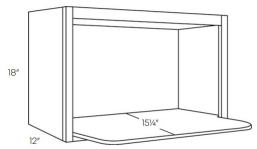

Microwave Unit - Accessories

Blue Night

MW3018	Microwave Cabinet - 30"W x 18"H x 12"D - 1 Shelf (15-1/4"D)	$259.96