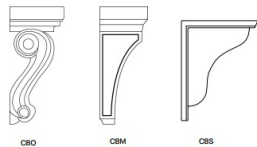

Bun Feet - Panels and Fillers

Blue Night

Bun-F	Bun Feet-Fluted - 3"W x 4-1/2"H	\$57.42
Bun-P	Bun Feet-Plain - 3"W x 4-1/2"H	\$54.94

Corbels - Panels and Fillers

Blue Night

CBM13	Corbel - 4-3/4"W x 13"H x 6"D	\$253.44
CBM6	Corbel - 3"W x 6"H x 3-5/8"D	\$189.09
CBM9	Corbel - 4-3/4"W x 9"H x 3-5/8"D	\$212.85
CBO13	Corbel - 4-3/4"W x 13"H x 6"D	\$253.44
CBO6	Corbel - 3"W x 6"H x 3-5/8"D	\$189.09
CBO9	Corbel - 4-3/4"W x 9"H x 3-5/8"D	\$212.85
CBS10	Corbel - 3"W x 10"H x 8"D	\$68.80
CBS6	Corbel - 3"W x 6-1/2"H x 3-1/2"D	\$49.50