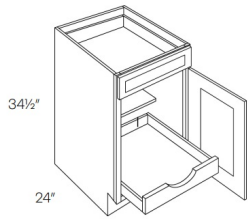

CT-FINISH Finish interior for wall cabinet - to be finished same color as 0060

CT-EXDW Extend Depth for Wall Cabinets - Cabinet depth can ONLY be extended 0097

B09	Base - 9"W x 34-1/2"H x 24"D - 1 Door - 1 Drawer (Ball bearing)	\$296d01
B12	Base - 12"W x 34-1/2"H x 24"D - 1 Door - 1 Drawer (Ball bearing)	\$333i63
B15	Base - 15"W x 34-1/2"H x 24"D - 1 Door - 1 Drawer (Ball bearing)	\$347i49
B18	Base - 18"W x 34-1/2"H x 24"D - 1 Door - 1 Drawer (Ball bearing)	\$365i80
B21	Base - 21"W x 34-1/2"H x 24"D - 1 Door - 1 Drawer (Ball bearing)	\$410i85

Single Door Base with 1 POS - Base Cabinets

Blue Night

B12-POS1	Base - 12"W x 34-1/2"H x 24"D - 1 Door - 1 Drawer - 1 Pull Out	\$286 158
B15-POS1	Base - 15"W x 34-1/2"H x 24"D - 1 Door - 1 Drawer - 1 Pull Out	\$356 139
B18-POS1	Base - 18"W x 34-1/2"H x 24"D - 1 Door - 1 Drawer - 1 Pull Out	\$386 109
B21-POS1	Base - 21"W x 34-1/2"H x 24"D - 1 Door - 1 Drawer - 1 Pull Out	\$416 108