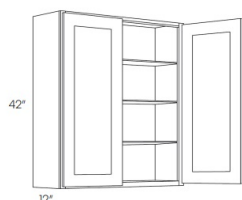

42" High Double Door - Wall Cabinets

Blue Night

W2442	Wall - 24"W x 42"H x 12"D - 2 Doors - 3 Shelves (Butt Doors) (~~$423b22~~)
W2742	Wall - 27"W x 42"H x 12"D - 2 Doors - 3 Shelves (Butt Doors) (~~$464b80~~)
W3042	Wall - 30"W x 42"H x 12"D - 2 Doors - 3 Shelves (Butt Doors) (~~$481b63~~)
W3342	Wall - 33"W x 42"H x 12"D - 2 Doors - 3 Shelves (Butt Doors) (~~$518b76~~)
W3642	Wall - 36"W x 42"H x 12"D - 2 Doors - 3 Shelves (Butt Doors) (~~$548b95~~)
W4242	Wall - 42"W x 42"H x 12"D - 2 Doors - 3 Shelves (Butt Doors) (~~$688b55~~)

12"-15" High Wall - Wall Cabinets

Blue Night

CW2415	Wall Diagonal Corner - 24"W x 15"H x 12"D - 1 Door - NO SHELF ~~$322~~ $114
W1215	Wall - 12"W x 15"H x 12"D - 1 Door - NO SHELF (Can be cut for ~~$153s94~~)
W1515	Wall - 15"W x 15"H x 12"D - 1 Door - NO SHELF (Can be cut for ~~$163s86~~)
W1815	Wall - 18"W x 15"H x 12"D - 1 Door - NO SHELF (Can be cut for ~~$178s28~~)
W2115	Wall - 21"W x 15"H x 12"D - 1 Door - NO SHELF (Can be cut for ~~$178s69~~)
W2415	Wall - 24"W x 15"H x 12"D - 2 Doors - NO SHELF (Can be cut for ~~$226s21~~)
W3012	Wall - 30"W x 12"H x 12"D - 2 Doors - NO SHELF (Can be cut for ~~$224s73~~)
W3015	Wall - 30"W x 15"H x 12"D - 2 Doors - NO SHELF (Can be cut for ~~$231s14~~)
W3312	Wall - 33"W x 12"H x 12"D - 2 Doors - NO SHELF (Can be cut for ~~$237s60~~)
W3315	Wall - 33"W x 15"H x 12"D - 2 Doors - NO SHELF (Can be cut for ~~$246s51~~)
W3612	Wall - 36"W x 12"H x 12"D - 2 Doors - NO SHELF (Can be cut for ~~$254s88~~)
W3615	Wall - 36"W x 15"H x 12"D - 2 Doors - NO SHELF (Can be cut for ~~$263s63~~)