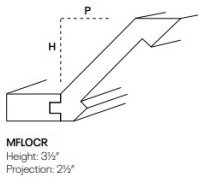

Full Overlay Crown Moldings - Moldings

Blue Night

MFLOCR	Full Overlay Crown Molding - 96"L (Takes Up 3-1/2" of Wall Space From Top)	$98.00