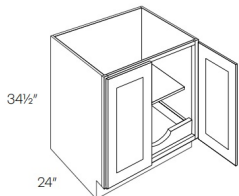

B21-FH Full Height Door Base - 21"W x 34-1/2"H x 24"D - 1 Door (Ball Bearing) - 310.20

Single Full Height Door Base with 1 POS - Base Cabinets

Blue Night

B12-POS1-FH	Full Height Door Base - 12"W x 34-1/2"H x 24"D - 1 Door - 1 Pu	\$580u90
B15-POS1-FH	Full Height Door Base - 15"W x 34-1/2"H x 24"D - 1 Door - 1 Pu	\$606u47
B18-POS1-FH	Full Height Door Base - 18"W x 34-1/2"H x 24"D - 1 Door - 1 Pu	\$540u11
B21-POS1-FH	Full Height Door Base - 21"W x 34-1/2"H x 24"D - 1 Door - 1 Pu	\$700u29

Double Full Height Door Base - Base Cabinets

Blue Night

B24-FH	Full Height Door Base - 24"W x 34-1/2"H x 24"D - 2 Doors (Ball	\$560	ar44
B27-FH	Full Height Door Base - 27"W x 34-1/2"H x 24"D - 2 Doors (Ball	\$560	ar33
B30-FH	Full Height Door Base - 30"W x 34-1/2"H x 24"D - 2 Doors (Ball	\$560	ar74
B33-FH	Full Height Door Base - 33"W x 34-1/2"H x 24"D - 2 Doors (Ball	\$560	ar32
B36-FH	Full Height Door Base - 36"W x 34-1/2"H x 24"D - 2 Doors (Ball	\$560	ar02
B39-FH	Full Height Door Base - 39"W x 34-1/2"H x 24"D - 2 Doors (Ball	\$560	ar60
B42-FH	Full Height Door Base - 42"W x 34-1/2"H x 24"D - 2 Doors (Ball	\$560	ar56
B48-FH	Full Height Door Base - 48"W x 34-1/2"H x 24"D - 4 Doors (Ball	\$560	ar88

Double Full Height Door Base with 1 POS - Base Cabinets

Blue Night

B24-POS1-FH	Full Height Door Base - 24"W x 34-1/2"H x 24"D - 2 Doors - 1 P	\$1190	13
B27-POS1-FH	Full Height Door Base - 27"W x 34-1/2"H x 24"D - 2 Doors - 1 P	\$1160	15
B30-POS1-FH	Full Height Door Base - 30"W x 34-1/2"H x 24"D - 2 Doors - 1 P	\$1202	28
B33-POS1-FH	Full Height Door Base - 33"W x 34-1/2"H x 24"D - 2 Doors - 1 P	\$1500	99
B36-POS1-FH	Full Height Door Base - 36"W x 34-1/2"H x 24"D - 2 Doors - 1 P	\$1403	5
B42-POS1-FH	Full Height Door Base - 42"W x 34-1/2"H x 24"D - 2 Doors - 1 P	\$1170	.55