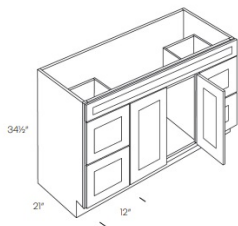

Double Door and Four Drawer Sink Base Vanity - Bathroom Vanities Blue Night

V48DD	Vanity Sink Base - 48"W x 34-1/2"H x 21"D - 2 Doors - 2 Right Drawers	$752e40