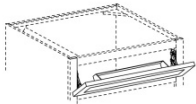

Tilt-Out Tray - Base Cabinets

Blue Night

TOT	Tilt Out Tray - 11-1/4"W (One unit should be ordered for SB24 & SB228)	\$122.28
-----	--	----------

Double Door Farm Sink Base Cabinet - Base Cabinets

Blue Night