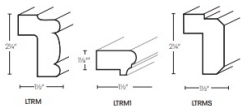

Light Rail - Moldings

Blue Night

LTRM	Under Wall Cabinet Molding Wide - 96"L x 1-1/2"W x 2-1/4"H	$136.12
LTRM1	Under Wall Cabinet Molding Short - 96"L x 1-1/2"W x 1-1/8"H	$102.46
LTRMS	Under Wall Cabinet Molding Flat - 96"L x 1-1/2"W x 2-1/4"H	$136.12