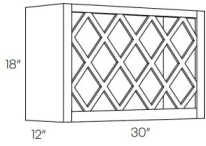

Wine Rack - Accessories

Blue Night

WR3018 Wine Rack - 30"W x 18"H x 12"D (Finished interior) $293.53