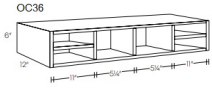

Blue Night

WC30 Wine Cubby - 30"W x 6"H x 12"D (Finished interior) (Wood is 3/4" h64
 WC36 Wine Cubby - 36"W x 6"H x 12"D (Finished interior) (Wood is 3/4" h59

Organizer Cubby - Accessories

Blue Night

OC36 Organizer Cubby - 36"W x 6"H x 12"D (Finished interior) (Wood) \$43.01