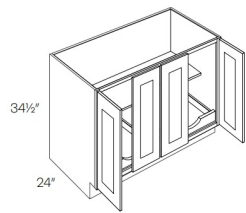

Four Full Height Door Base with 2 POS - Base Cabinets

Blue Night

B48-POS2-FH	Full Height Door Base - 48"W x 34-1/2"H x 24"D - 4 Doors - 2 POS	$1296.70