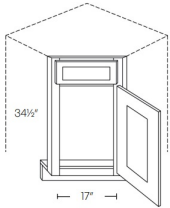

Corner Sink Front - Base Cabinets Blue Night

CSF36	Corner Sink Front and Kicker - 18"W (Door front) x 34-1/2"H x 24"D	$239.14
CSFFL36	Corner Sink Front Floor (Used with CSF36)	$76.72