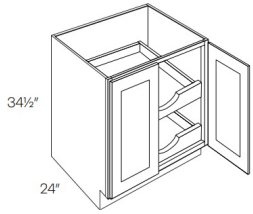

Double Full Height Door Base with 2 POS - Base Cabinets

Blue Night

B24-POS2-FH	Full Height Door Base - 24"W x 34-1/2"H x 24"D - 2 Doors - 2 POS	$1250.45
B27-POS2-FH	Full Height Door Base - 27"W x 34-1/2"H x 24"D - 2 Doors - 2 POS	$1290.01
B30-POS2-FH	Full Height Door Base - 30"W x 34-1/2"H x 24"D - 2 Doors - 2 POS	$1380.86
B33-POS2-FH	Full Height Door Base - 33"W x 34-1/2"H x 24"D - 2 Doors - 2 POS	$1430.29
B36-POS2-FH	Full Height Door Base - 36"W x 34-1/2"H x 24"D - 2 Doors - 2 POS	$1490.72
B42-POS2-FH	Full Height Door Base - 42"W x 34-1/2"H x 24"D - 2 Doors - 4 POS	$1530.73