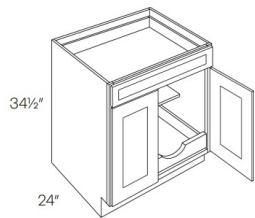

Double Door with Drawer(s) Base - Base Cabinets

Blue Night

B24	Base - 24"W x 34-1/2"H x 24"D - 2 Doors - 1 Drawer (Ball bearing)	\$449	103
B27	Base - 27"W x 34-1/2"H x 24"D - 2 Doors - 1 Drawer (Ball bearing)	\$489	161
B30	Base - 30"W x 34-1/2"H x 24"D - 2 Doors - 2 Drawers (Ball bearing)	\$548	95
B33	Base - 33"W x 34-1/2"H x 24"D - 2 Doors - 2 Drawers (Ball bearing)	\$593	60
B36	Base - 36"W x 34-1/2"H x 24"D - 2 Doors - 2 Drawers (Ball bearing)	\$608	35
B39	Base - 39"W x 34-1/2"H x 24"D - 2 Doors - 2 Drawers (Ball bearing)	\$643	00
B42	Base - 42"W x 34-1/2"H x 24"D - 2 Doors - 2 Drawers (Ball bearing)	\$679	63
B48	Base - 48"W x 34-1/2"H x 24"D - 4 Doors - 2 Drawers (Ball bearing)	\$752	40

Double Door with Drawer(s) Base with 1 POS - Base Cabinets

Blue Night

B24-POS1	Base - 24"W x 34-1/2"H x 24"D - 2 Doors - 1 Drawer - 1 Pull Out	\$632	61
B27-POS1	Base - 27"W x 34-1/2"H x 24"D - 2 Doors - 1 Drawer - 1 Pull Out	\$682	13
B30-POS1	Base - 30"W x 34-1/2"H x 24"D - 2 Doors - 2 Drawers - 1 Pull Out	\$755	90
B33-POS1	Base - 33"W x 34-1/2"H x 24"D - 2 Doors - 2 Drawers - 1 Pull Out	\$799	49
B36-POS1	Base - 36"W x 34-1/2"H x 24"D - 2 Doors - 2 Drawers - 1 Pull Out	\$828	63
B42-POS1	Base - 42"W x 34-1/2"H x 24"D - 2 Doors - 2 Drawers - 1 Pull Out	\$875	13