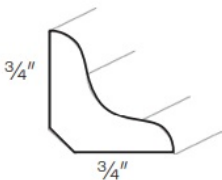

OCM Outside Corner Molding - 96"L x 3/4"W x 3/4"H \$52.96

OCM135 Outside Corner Molding (Tilted 135 Degree) - 96"L x 3/4"W x 3/4"H \$52.96

Inside Corner Molding - Moldings

Blue Night

ICM Inside Corner Molding - 96"L x 3/4"W x 3/4"H \$52.96