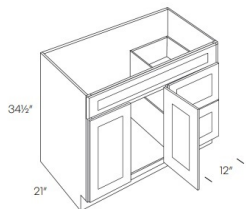

Double Door and Two Drawers Sink Base Vanity - Bathroom Vanities Blue Night

V36DL	Vanity Sink Base - 36"W x 34-1/2"H x 21"D - 2 Doors - 2 Left Drawers	$617e26
V36DR	Vanity Sink Base - 36"W x 34-1/2"H x 21"D - 2 Doors - 2 Right Drawers	$617e26
V42DL	Vanity Sink Base - 42"W x 34-1/2"H x 21"D - 2 Doors - 2 Left Drawers	$691e51
V42DR	Vanity Sink Base - 42"W x 34-1/2"H x 21"D - 2 Doors - 2 Right Drawers	$691e51