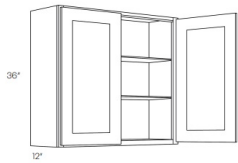

36" High Double Door - Wall Cabinets

Blue Night

W2436	Wall - 24"W x 36"H x 12"D - 2 Doors - 2 Shelves (Butt Doors) ($279b17)
W2736	Wall - 27"W x 36"H x 12"D - 2 Doors - 2 Shelves (Butt Doors) ($319b26)
W3036	Wall - 30"W x 36"H x 12"D - 2 Doors - 2 Shelves (Butt Doors) ($37b58)
W3336	Wall - 33"W x 36"H x 12"D - 2 Doors - 2 Shelves (Butt Doors) ($47b28)
W3636	Wall - 36"W x 36"H x 12"D - 2 Doors - 2 Shelves (Butt Doors) ($44b50)
W4236	Wall - 42"W x 36"H x 12"D - 2 Doors - 2 Shelves (Butt Doors) ($580b14)