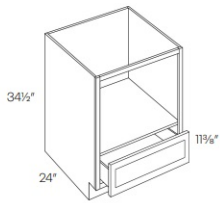

Microwave Base Cabinet - Base Cabinets

Blue Night

MCB24	Microwave Base Cabinet - 24"W x 34-1/2"H x 24"D -1 Bottom Draw	$601192
MCB27	Microwave Base Cabinet - 27"W x 34-1/2"H x 24"D -1 Bottom Draw	$625168
MCB30	Microwave Base Cabinet - 30"W x 34-1/2"H x 24"D -1 Bottom Draw	$648194