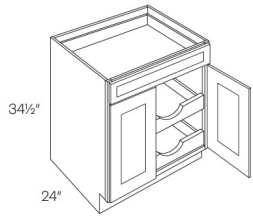

Double Door with Drawer(s) Base with 2 POS - Base Cabinets

Blue Night

B24-POS2	Base - 24"W x 34-1/2"H x 24"D - 2 Doors - 1 Drawer - 2 Pull Out Shelves	$75.21
B27-POS2	Base - 27"W x 34-1/2"H x 24"D - 2 Doors - 1 Drawer - 2 Pull Out Shelves	$82.17
B30-POS2	Base - 30"W x 34-1/2"H x 24"D - 2 Doors - 2 Drawers - 2 Pull Out Shelves	$90.38
B33-POS2	Base - 33"W x 34-1/2"H x 24"D - 2 Doors - 2 Drawers - 2 Pull Out Shelves	$94.41
B36-POS2	Base - 36"W x 34-1/2"H x 24"D - 2 Doors - 2 Drawers - 2 Pull Out Shelves	$96.43
B42-POS2	Base - 42"W x 34-1/2"H x 24"D - 2 Doors - 2 Drawers - 4 Pull Out Shelves	$125.61