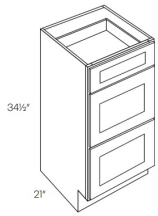

Vanity Drawer Base Cabinets - Bathroom Vanities

Blue Night

VDB12	Vanity Drawer Base - 12"W x 34-1/2"H x 21"D - 3 Drawers	$464.80
VDB15	Vanity Drawer Base - 15"W x 34-1/2"H x 21"D - 3 Drawers	$496.48
VDB18	Vanity Drawer Base - 18"W x 34-1/2"H x 21"D - 3 Drawers	$507.87