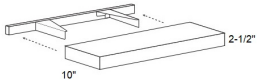

Floating Shelf (Wood) - Accessories

Blue Night

F-SHELF-24	Floating Shelf (Painted) - 24"W x 10"D x 2-1/2"T (Supports 20 lbs)	$239.08
F-SHELF-30	Floating Shelf (Painted) - 30"W x 10"D x 2-1/2"T (Supports 20 lbs)	$259.12
F-SHELF-36	Floating Shelf (Painted) - 36"W x 10"D x 2-1/2"T (Supports 20 lbs)	$279.66
F-SHELF-42	Floating Shelf (Painted) - 42"W x 10"D x 2-1/2"T (Supports 20 lbs)	$299.20