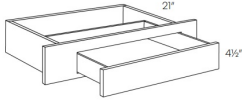

Vanity Desk Drawer - Bathroom Vanities

Blue Night

DD30 Vanity Desk Drawer - 30"W - Drawer front is 22-1/2"W (with 2-1/2" front panel) $267.31