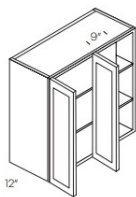

Double Door Wall Blind Corner - Wall Cabinets

Blue Night

BLW39/4230	Wall Blind Corner - 39"W x 30"H x 12"D - 2 Doors (24"W x 30"H)	$592.03
BLW39/4236	Wall Blind Corner - 39"W x 36"H x 12"D - 2 Doors (24"W x 36"H)	$692.50
BLW39/4242	Wall Blind Corner - 39"W x 42"H x 12"D - 2 Doors (24"W x 42"H)	$768.73
BLW42/4530	Wall Blind Corner - 42"W x 30"H x 12"D - 2 Doors (27"W x 30"H)	$649.44