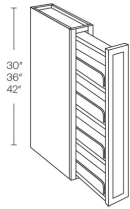

Wall Spice Cabinet - Accessories

Blue Night

WSP30	Wall Spice Cabinet - 6"W x 30"H x 12"D	$236.11
WSP36	Wall Spice Cabinet - 6"W x 36"H x 12"D	$274.72
WSP42	Wall Spice Cabinet - 6"W x 42"H x 12"D	$290.07