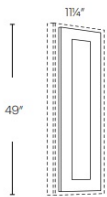

Tall Decorative End - Panels and Fillers

Blue Night

WDE1250	Tall Decorative End - 11-1/4"W x 49"H (Requires qty 2 for bott	$18.58