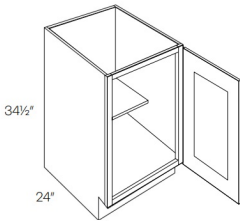

Double Door with Drawer(s) Base with 2 POS - Base Cabinets

Blue Night

B24-POS2	Base - 24"W x 34-1/2"H x 24"D - 2 Doors - 1 Drawer - 2 Pull Out Shelves	\$75.21
B27-POS2	Base - 27"W x 34-1/2"H x 24"D - 2 Doors - 1 Drawer - 2 Pull Out Shelves	\$82.17
B30-POS2	Base - 30"W x 34-1/2"H x 24"D - 2 Doors - 2 Drawers - 2 Pull Out Shelves	\$90.38
B33-POS2	Base - 33"W x 34-1/2"H x 24"D - 2 Doors - 2 Drawers - 2 Pull Out Shelves	\$94.41
B36-POS2	Base - 36"W x 34-1/2"H x 24"D - 2 Doors - 2 Drawers - 2 Pull Out Shelves	\$96.43
B42-POS2	Base - 42"W x 34-1/2"H x 24"D - 2 Doors - 2 Drawers - 4 Pull Out Shelves	\$125.61

Four Door with Drawer(s) Base with 2 POS - Base Cabinets

Blue Night

B48-POS2	Base - 48"W x 34-1/2"H x 24"D - 4 Doors - 2 Drawers - 2 Pull Out Shelves	\$108.58
----------	--	----------

Four Door with Drawer(s) Base with 4 POS - Base Cabinets

Blue Night

B48-POS4 Base - 48"W x 34-1/2"H x 24"D - 4 Doors - 2 Drawers - 4 Pull Out Shelves - 1498.76

Single Full Height Door Base - Base Cabinets

Blue Night

B09-FH Full Height Door Base - 9"W x 34-1/2"H x 24"D - 1 Door (Ball Bearing) - 296.01