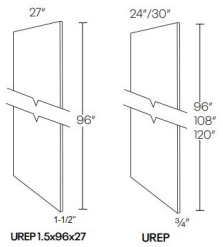

Universal Refrigerator End Panel - Panels and Fillers

Blue Night

UREP24	Universal Refrigerator End Panel - 24"W x 96"H x 3/4"T (Finish	$178.69
UREP24-10	Universal Refrigerator End Panel - 24"W x 120"H x 3/4"T (Finish	$226.21
UREP24-9	Universal Refrigerator End Panel - 24"W x 108"H x 3/4"T (Finish	$200.97
UREP30	Universal Refrigerator End Panel - 30"W x 96"H x 3/4"T (Finish	$237.60
UREP30-10	Universal Refrigerator End Panel - 30"W x 120"H x 3/4"T (Finish	$300.96
UREP30-9	Universal Refrigerator End Panel - 30"W x 108"H x 3/4"T (Finish	$267.30