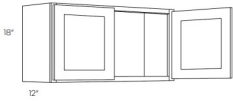

18" High Wall - Wall Cabinets

Blue Night

CW2418	Wall Diagonal Corner - 24"W x 18"H x 12"D - 2 Door - NO SHELF	$321.65
W1218	Wall - 12"W x 18"H x 12"D - 1 Door - NO SHELF (Can be cut for glass)	$165.22
W1518	Wall - 15"W x 18"H x 12"D - 1 Door - NO SHELF (Can be cut for glass)	$185.13
W1818	Wall - 18"W x 18"H x 12"D - 1 Door - NO SHELF (Can be cut for glass)	$195.03
W2118	Wall - 21"W x 18"H x 12"D - 1 Door - NO SHELF (Can be cut for glass)	$214.33
W2418	Wall - 24"W x 18"H x 12"D - 2 Doors - NO SHELF (Can be cut for glass)	$236.61
W3018	Wall - 30"W x 18"H x 12"D - 2 Doors - NO SHELF (Can be cut for glass)	$284.49
W3318	Wall - 33"W x 18"H x 12"D - 2 Doors - NO SHELF (Can be cut for glass)	$296.41
W3618	Wall - 36"W x 18"H x 12"D - 2 Doors - NO SHELF (Can be cut for glass)	$314.53