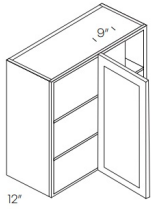

Single Door Wall Blind Corner - Wall Cabinets

Blue Night

BLW27/3030	Wall Blind Corner - 27"W x 30"H x 12"D - 1 Door (12"W x 30"H)	$421S93
BLW27/3036	Wall Blind Corner - 27"W x 36"H x 12"D - 1 Door (12"W x 36"H)	$525S69
BLW27/3042	Wall Blind Corner - 27"W x 42"H x 12"D - 1 Door (12"W x 42"H)	$585S58
BLW36/3930	Wall Blind Corner - 36"W x 30"H x 12"D - 1 Door (21"W x 30"H)	$542S02
BLW36/3936	Wall Blind Corner - 36"W x 36"H x 12"D - 1 Door (21"W x 36"H)	$625S18
BLW36/3942	Wall Blind Corner - 36"W x 42"H x 12"D - 1 Door (21"W x 42"H)	$702S90