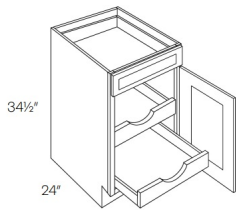

Single Door Base with 2 POS - Base Cabinets

Blue Night

B12-POS2	Base - 12"W x 34-1/2"H x 24"D - 1 Door - 1 Drawer - 2 Pull Out	~~$387~~107
B15-POS2	Base - 15"W x 34-1/2"H x 24"D - 1 Door - 1 Drawer - 2 Pull Out	~~$457~~183
B18-POS2	Base - 18"W x 34-1/2"H x 24"D - 1 Door - 1 Drawer - 2 Pull Out	~~$487~~142
B21-POS2	Base - 21"W x 34-1/2"H x 24"D - 1 Door - 1 Drawer - 2 Pull Out	~~$517~~133