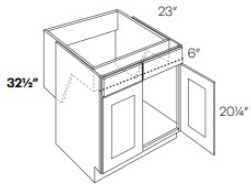

Double Door Handicap Removable Sink Base Cabinet - Base Cabinets Blue Night

SB30-HR	Handicap Removable Sink Base - 30"W x 34-1/2"H x 24"D - 2 Door	$697.95
SB33-HR	Handicap Removable Sink Base - 33"W x 34-1/2"H x 24"D - 2 Door	$728.64
SB36-HR	Handicap Removable Sink Base - 36"W x 34-1/2"H x 24"D - 2 Door	$757.35