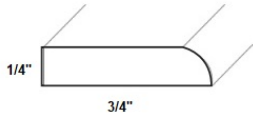

Scribe Molding - Moldings

Blue Night

SCM Scribe Molding - 96"L x 3/4"W x 1/4"H $43.06