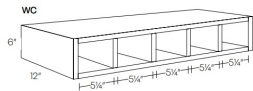

Wine Cubby - Accessories

Blue Night

WC30 Wine Cubby - 30"W x 6"H x 12"D (Finished interior) (Wood is 3/4" h64
WC36 Wine Cubby - 36"W x 6"H x 12"D (Finished interior) (Wood is 3/4" h59