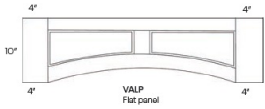

VALP-36	Arched Valance - 36"W x 10"H x 3/4"D (Trimnable By 2" On Both Sides)	$145.81
VALP-42	Arched Valance - 42"W x 10"H x 3/4"D (Trimnable By 2" On Both Sides)	$165.68
VALP-48	Arched Valance - 48"W x 10"H x 3/4"D (Trimnable By 2" On Both Sides)	$185.50
VALP-60	Arched Valance - 60"W x 10"H x 3/4"D (Trimnable By 2" On Both Sides)	$245.73