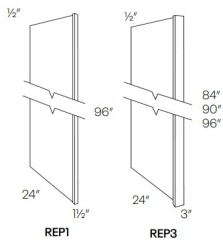

Refrigerator End Panel - Panels and Fillers

Blue Night

REP384	Refrigerator End Panel - 24"W x 84"H x 1/2"T (3" Return - SOLID	$232.65
REP390	Refrigerator End Panel - 24"W x 90"H x 1/2"T (3" Return - SOLID	$244.53
REP396	Refrigerator End Panel - 24"W x 96"H x 1/2"T (3" Return - SOLID	$256.41