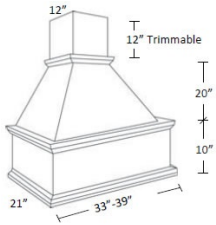

Straight Wood Hood - Accessories

WHP30/33 Straight Wood Hood - 30"W (From side panel to side panel) / 33$2179.48

WHP36/39 Straight Wood Hood - 36"W (From side panel to side panel) / 39$2382.24