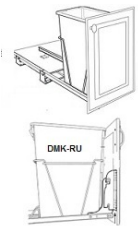

15" - Single Trash Can Pull-Out (Metal Framing) - Accessories **Blue Night**

DMK-RU	Door Mounting Kit For Trash Can Pull-Outs (Trash can pull outs)~~$44.08~~
STCMF15-RU	Single Trash Can Pull-Out - Fits B15 (Cabinet not included, ca)~~$119.16~~