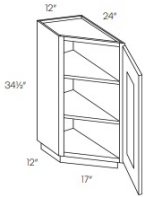

Oven Base Cabinet - Base Cabinets

Blue Night

OVB30	Oven Base Cabinet - 30"W x 34-1/2"H x 24"D (Front Opening 27"W)	\$50789
-------	---	---------

Base Transitional Cabinet - Base Cabinets

Blue Night

BTC2412	Base Transitional Cabinet - 17"W x 34-1/2"H x 12"-24"D - 1 Door	\$333263
---------	---	----------