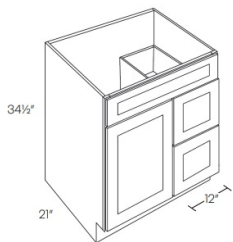

Single Door and Two Drawers Sink Base Vanity - Bathroom Vanities

Blue Night

V30DL	Vanity Sink Base - 30"W x 34-1/2"H x 21"D - 1 Door - 2 Left Drawers	$492
V30DR	Vanity Sink Base - 30"W x 34-1/2"H x 21"D - 1 Door - 2 Right Drawers	$492