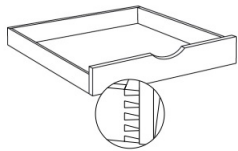

Pull Out Shelves - for Pantries - Tall Cabinets

Blue Night

POS15-3	Pull Out Shelf - For 15"W Pantries (Includes 3 pull out shelves)	\$367.78
POS15-4	Pull Out Shelf - For 15"W Pantries (Includes 4 pull out shelves)	\$405.99
POS18-3	Pull Out Shelf - For 18"W Pantries (Includes 3 pull out shelves)	\$402.67
POS18-4	Pull Out Shelf - For 18"W Pantries (Includes 4 pull out shelves)	\$532.56
POS24-3	Pull Out Shelf - For 24"W Pantries (Includes 3 pull out shelves)	\$482.55
POS24-4	Pull Out Shelf - For 24"W Pantries (Includes 4 pull out shelves)	\$602.23
POS30-3	Pull Out Shelf - For 30"W Pantries (Includes 3 pull out shelves)	\$505.69
POS30-4	Pull Out Shelf - For 30"W Pantries (Includes 4 pull out shelves)	\$667.75