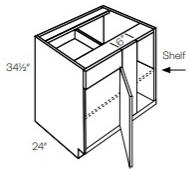

Blind Base Cabinet - Base Cabinets

Blue Night

Left Blind Shown

BLB36/39	Blind Base Cabinet - 27"W x 32-1/2"H x 24"D - 1 Door (B9) - 1 Shelf	$557
BLB39/42	Blind Base Cabinet - 33"W x 32-1/2"H x 24"D - 1 Door (B12) - 1 Shelf	$595
BLB42/45	Blind Base Cabinet - 39"W x 32-1/2"H x 24"D - 1 Door (B15) - 1 Shelf	$640
BLB45/48	Blind Base Cabinet - 45"W x 32-1/2"H x 24"D - 1 Door (B18) - 1 Shelf	$695