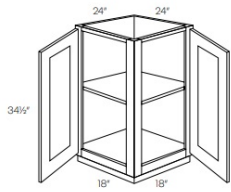

Base End Cabinet - Base Cabinets

Blue Night

BEC24	Base End Angle Cabinet - 24"W x 34-1/2"H x 24"D - 2 Doors (18"W)	$484