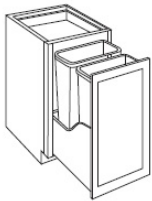

Full Height Waste Basket Base Cabinet - Accessories

Blue Night

BWBK15-FH	Waste Basket Base - (Includes cabinet) 15"W x 34-1/2"H x 24"D	$678.15
BWBK18-FH	Waste Basket Base - (Includes cabinet) 18"W x 34-1/2"H x 24"D	$717.25
BWBK21-FH	Waste Basket Base - (Includes cabinet) 21"W x 34-1/2"H x 24"D	$731.11