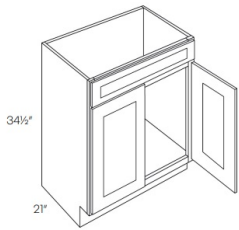

Double Door Sink Base Vanity - Bathroom Vanities

Blue Night

V24	Vanity - 24"W x 34-1/2"H x 21"D - 2 Doors	$376.69
V30	Vanity - 30"W x 34-1/2"H x 21"D - 2 Doors	$427.68
V36	Vanity - 36"W x 34-1/2"H x 21"D - 2 Doors	$472.23