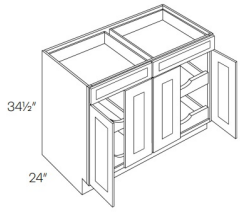

Four Door with Drawer(s) Base with 4 POS - Base Cabinets

Blue Night

B48-POS4 Base - 48"W x 34-1/2"H x 24"D - 4 Doors - 2 Drawers - 4 Pull Out Shelves - 1498.76