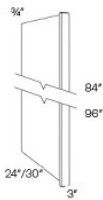

Refrigerator Panels - Panels and Fillers

Catalina Glaze

REP2484(3)-3/	Refrigerator End Panel - 24"W x 84"H x 3/4"T x 3" Return - SOLID -	$164.83
REP2484-3/4"	Refrigerator End Panel - 24"W x 84"H x 3/4"T - 2 Sides Finished - B	$142.24
REP2496(3)-3/	Refrigerator End Panel - 24"W x 96"H x 3/4"T x 3" Return - SOLID -	$196.85
REP2496-3/4"	Refrigerator End Panel - 24"W x 96"H x 3/4"T - 2 Sides Finished - B	$162.81
REP3096(3)-3/	Refrigerator End Panel - 30"W x 96"H x 3/4"T x 3" Return - SOLID -	$266.97