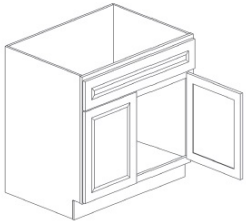

Sculptured Valance - Moldings

Catalina Glaze

VAS48	Sculpture Valance - 48"W x 4-5/8"H - SOLID	\$28.65
-------	--	---------

Double Door Sink Base Vanity - 34-1/2"H - Bathroom Vanities

Catalina Glaze

S3021B-34-1/2	Vanity - 30"W x 34-1/2"H x 21"D - 2 Butt Doors - 1 Header	\$180.34
---------------	---	----------