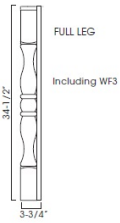

Turn Post - Panels and Fillers

Catalina Glaze

TP3/WF34-1/2" Decor Leg - 3"W x 34-1/2"H x 3"D $140.90