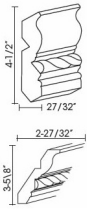

Crown Molding 4" - Moldings

Catalina Glaze

CM96-4 Crown Molding - 96"L x 4-1/2"H (Takes Up 3-5/8" of Wall Space From \$80.90

Crown Molding Rope - Moldings

Catalina Glaze

CM96C-4

Crown Molding Rope - 96"L x 4-1/2"H (Takes Up 3-5/8" of Wall Spa