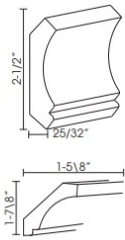

Bead Board Panels - Panels and Fillers

Catalina Glaze

BP48341214	Bead Board - 48"W x 34-1/2"H x 1/4"T - 1 Side Finished	\$108.20
------------	--	----------

Wall/Base Decorative End - Panels and Fillers

Catalina Glaze

EPB24D	Base End Door - 23-3/4"W x 29-5/16"H - For 34-1/2"H Base Cabinet	\$108.20
EPW1230D	Wall End Door - 11-1/2"W x 29-5/16"H - For 30"H Wall Cabinet	\$42.80
EPW1236D	Wall End Door - 11-1/2"W x 35-5/16"H - For 36"H Wall Cabinet	\$52.58
EPW1242D	Wall End Door - 11-1/2"W x 41-5/16"H - For 42"H Wall Cabinet	\$63.37

Turn Post - Panels and Fillers

Catalina Glaze

TP3/WF34-1/2" Decor Leg - 3"W x 34-1/2"H x 3"D \$140.90

Crown Molding - Moldings

Catalina Glaze

CM96 Crown Molding - 96"L x 2-1/2"H (Takes Up 1-7/8" of Wall Space Fr \$50.22

Crown Molding 4" - Moldings

Catalina Glaze

CM96-4 Crown Molding - 96"L x 4-1/2"H (Takes Up 3-5/8" of Wall Space From \$80.90

Crown Molding Rope - Moldings

Catalina Glaze

CM96C-4

Crown Molding Rope - 96"L x 4-1/2"H (Takes Up 3-5/8" of Wall Spa