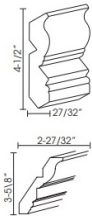

Turn Post - Panels and Fillers

Catalina Glaze

TP3/WF34-1/2" Decor Leg - 3"W x 34-1/2"H x 3"D \$140.90

Crown Molding - Moldings

Catalina Glaze

CM96 Crown Molding - 96"L x 2-1/2"H (Takes Up 1-7/8" of Wall Space Fr \$50.22

Crown Molding 4" - Moldings

Catalina Glaze

CM96-4 Crown Molding - 96"L x 4-1/2"H (Takes Up 3-5/8" of Wall Space From \$80.90

Crown Molding Rope - Moldings

Catalina Glaze

CM96C-4

Crown Molding Rope - 96"L x 4-1/2"H (Takes Up 3-5/8" of Wall Spa