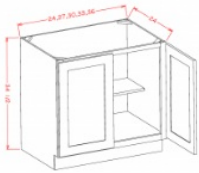

Double Door Double Rollout Shelf Base - Base Cabinets

Classic Pewter

B242RS	Rollout Shelf Base - 24"W x 34-1/2"H x 24"D - 2 Doors - 1 Drawer -2	\$632.33
B272RS	Rollout Shelf Base - 27"W x 34-1/2"H x 24"D - 2 Doors - 1 Drawer -2	\$686.59
B302RS	Rollout Shelf Base - 30"W x 34-1/2"H x 24"D - 2 Doors - 2 Drawers -	\$776.84
B332RS	Rollout Shelf Base - 33"W x 34-1/2"H x 24"D - 2 Doors - 2 Drawers -	\$823.05
B362RS	Rollout Shelf Base - 36"W x 34-1/2"H x 24"D - 2 Doors - 2 Drawers -	\$873.55

Single Full Height Door Base - Base Cabinets

Classic Pewter

B12FH	Full Height Door Base - 12"W x 34-1/2"H x 24"D - 1 Door -1 Shelf	\$430.32
B18FH	Full Height Door Base - 18"W x 34-1/2"H x 24"D - 1 Door -1 Shelf	\$536.16
B21FH	Full Height Door Base - 21"W x 34-1/2"H x 24"D - 1 Door -1 Shelf	\$587.74

Double Full Height Door Base - Base Cabinets

Classic Pewter

B24FH	Full Height Door Base - 24"W x 34-1/2"H x 24"D - 2 Doors -1 Shelf	\$662.41
B27FH	Full Height Door Base - 27"W x 34-1/2"H x 24"D - 2 Doors -1 Shelf	\$726.34
B30FH	Full Height Door Base - 30"W x 34-1/2"H x 24"D - 2 Doors -1 Shelf	\$826.27
B33FH	Full Height Door Base - 33"W x 34-1/2"H x 24"D - 2 Doors -1 Shelf	\$882.68
B36FH	Full Height Door Base - 36"W x 34-1/2"H x 24"D - 2 Doors -1 Shelf	\$942.85

Full Height Single Door Single Rollout Shelf Base - Base Cabinets

Classic Pewter

B18FH1RS	Full Height Rollout Shelf Base - 18"W x 34-1/2"H x 24"D - 1 Door -1	\$617.28
B21FH1RS	Full Height Rollout Shelf Base - 21"W x 34-1/2"H x 24"D - 1 Door -1	\$675.31