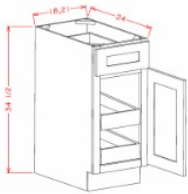

Single Door Single Rollout Shelf Base - Base Cabinets

Classic Pewter

B181RS	Rollout Shelf Base - 18"W x 34-1/2"H x 24"D - 1 Door - 1 Drawer -1	\$454.50
B211RS	Rollout Shelf Base - 21"W x 34-1/2"H x 24"D - 1 Door - 1 Drawer -1	\$491.57

Single Door Double Rollout Shelf Base - Base Cabinets

Classic Pewter

B182RS	Rollout Shelf Base - 18"W x 34-1/2"H x 24"D - 1 Door - 1 Drawer -2	\$536.16
B212RS	Rollout Shelf Base - 21"W x 34-1/2"H x 24"D - 1 Door - 1 Drawer -2	\$578.60