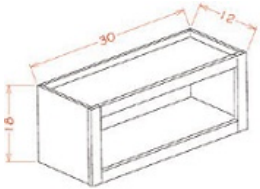

WWC630 Wall Wine Cubby - 30"W X 6"H X 12"D \$166.54

Stem Glass Holder - Accessories

Classic Pewter

SGH30 Stem Glass Holder - 30"W x 12"D x 1-1/2"H \$101.00

Wall Open Cabinet - Accessories

Classic Pewter

WOC3018 Wall Open Cabinet - 30"W x 12"D x 18"H \$155.26