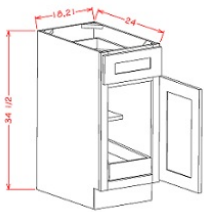

Single Door Base Tray - Base Cabinets

Classic Pewter

BT9	Base Tray - 9"W x 34-1/2"H x 24"D - 1 Door	\$222.41
-----	--	----------

Single Door with Drawer Base - Base Cabinets

Classic Pewter

B12	Base - 12"W x 24"D x 34-1/2"H - 1 Door 1 Drawer 1 Shelf	\$309.45
B15	Base - 15"W x 24"D x 34-1/2"H - 1 Door 1 Drawer 1 Shelf	\$341.68
B18	Base - 18"W x 24"D x 34-1/2"H - 1 Door 1 Drawer 1 Shelf	\$373.38
B21	Base - 21"W x 24"D x 34-1/2"H - 1 Door 1 Drawer 1 Shelf	\$404.00

Double Doors with Drawer(s) Base - Base Cabinets

Classic Pewter

B24	Base - 24"W x 24"D x 34-1/2"H - 2 Doors 1 Drawer 1 Shelf	\$443.76
B27	Base - 27"W x 24"D x 34-1/2"H - 2 Doors 1 Drawer 1 Shelf	\$486.73
B30	Base - 30"W x 24"D x 34-1/2"H - 2 Doors 2 Drawers 1 Shelf	\$565.71
B33	Base - 33"W x 24"D x 34-1/2"H - 2 Doors 2 Drawers 1 Shelf	\$600.63
B36	Base - 36"W x 24"D x 34-1/2"H - 2 Doors 2 Drawers 1 Shelf	\$640.39
B42	Base - 42"W x 24"D x 34-1/2"H - 2 Doors 2 Drawers 1 Shelf	\$679.07

Single Door Single Rollout Shelf Base - Base Cabinets

Classic Pewter

B181RS	Rollout Shelf Base - 18"W x 34-1/2"H x 24"D - 1 Door - 1 Drawer -1	\$454.50
B211RS	Rollout Shelf Base - 21"W x 34-1/2"H x 24"D - 1 Door - 1 Drawer -1	\$491.57