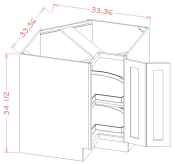

FSB36	Farm Sink - 36"W X 24"D X 34-1/2"H - 2 Doors	\$480.82
-------	--	----------

Corner Sink Front - 36" - Base Cabinets

Classic Pewter

DCSF36	Corner Sink Front - 17-13/16"W X 30"H X 3/4"D - 1 Door - Requires 3	\$148.27
SBF3636	Corner Sink Front Floor - 36"W X 3/4"H X 36"D (Used with DCSF36)	\$75.75

DCSF42	Corner Sink Front - 26-1/4"W x 30"H x 3/4"D - 2 Doors - Requires 42	\$200.92
SBF4242	Corner Sink Front Floor - 42"W x 3/4"H x 42"D (Used with DCSF42)	\$91.33

Three Drawer Pack Base - Base Cabinets

Classic Pewter

3DB12	Drawer Pack - 12"W x 24"D x 34-1/2"H - 3 Drawers	\$454.50
3DB15	Drawer Pack - 15"W x 24"D x 34-1/2"H - 3 Drawers	\$499.09
3DB18	Drawer Pack - 18"W x 24"D x 34-1/2"H - 3 Drawers	\$532.94
3DB21	Drawer Pack - 21"W x 24"D x 34-1/2"H - 3 Drawers	\$565.71
3DB24	Drawer Pack - 24"W x 24"D x 34-1/2"H - 3 Drawers	\$599.55
3DB30	Drawer Pack - 30"W x 24"D x 34-1/2"H - 3 Drawers	\$676.38
3DB36	Drawer Pack - 36"W x 24"D x 34-1/2"H - 3 Drawers	\$768.79

Easy Reach (with Lazy Susan) Base Corner Cabinet - Base Cabinets

Classic Pewter

LSB33	Easy Reach Base Corner Cabinet (with lazy susan) - 33"W x 33"D x	\$741.39
LSB36	Easy Reach Base Corner Cabinet (with lazy susan) - 36"W x 36"D x	\$796.72