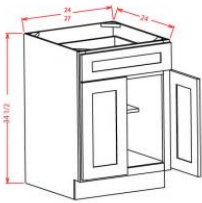

Double Doors with Drawer(s) Base - Base Cabinets

Classic Pewter

B24	Base - 24"W x 24"D x 34-1/2"H - 2 Doors 1 Drawer 1 Shelf	$443.76
B27	Base - 27"W x 24"D x 34-1/2"H - 2 Doors 1 Drawer 1 Shelf	$486.73
B30	Base - 30"W x 24"D x 34-1/2"H - 2 Doors 2 Drawers 1 Shelf	$565.71
B33	Base - 33"W x 24"D x 34-1/2"H - 2 Doors 2 Drawers 1 Shelf	$600.63
B36	Base - 36"W x 24"D x 34-1/2"H - 2 Doors 2 Drawers 1 Shelf	$640.39
B42	Base - 42"W x 24"D x 34-1/2"H - 2 Doors 2 Drawers 1 Shelf	$679.07