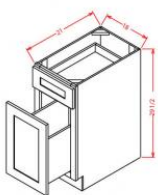

Easy Reach Base Corner Cabinet - Base Cabinets

Classic Pewter

BER33	Easy Reach Base Corner Cabinet (w/o lazy susan) - 33"W x 33"D x	\$528.10
BER36	Easy Reach Base Corner Cabinet (w/o lazy susan) - 36"W x 36"D x	\$583.44

Blind Base Cabinet - Base Cabinets

Classic Pewter

BBC36	Blind Base Cabinet - 27"W x 24"D x 34-1/2"H - 1 Door - 1 Drawer	\$416.89
BBC42	Blind Base Cabinet - 39"W x 24"D x 34-1/2"H - 1 Door - 1 Drawer	\$508.76

Drawer File Base - Base Cabinets

Classic Pewter

DFB18	Drawer File Base - 18"W x 21"D x 29-1/2"H (Height is Less Than S	\$419.04
-------	--	----------

Base Microwave Cabinet - Base Cabinets

Classic Pewter

BMW30	Base Microwave Cabinet - 30"W x 24"D x 34-1/2"H - 1 Drawer	\$480.82
--------------	--	-----------------