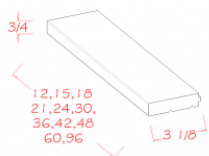

Toe Kick Apron Support (TAS) - Moldings

Classic Pewter

TAS12	Toe Kick Apron Support (TAS) - 12"W X 3/4"H X 3-1/8"D (Finished on	$29.01
TAS15	Toe Kick Apron Support (TAS) - 15"W X 3/4"H X 3-1/8"D (Finished on	$31.15
TAS18	Toe Kick Apron Support (TAS) - 18"W X 3/4"H X 3-1/8"D (Finished on	$33.30
TAS21	Toe Kick Apron Support (TAS) - 21"W X 3/4"H X 3-1/8"D (Finished on	$35.45
TAS24	Toe Kick Apron Support (TAS) - 24"W X 3/4"H X 3-1/8"D (Finished on	$37.60
TAS30	Toe Kick Apron Support (TAS) - 30"W X 3/4"H X 3-1/8"D (Finished on	$42.44
TAS36	Toe Kick Apron Support (TAS) - 36"W X 3/4"H X 3-1/8"D (Finished on	$56.94
TAS42	Toe Kick Apron Support (TAS) - 42"W X 3/4"H X 3-1/8"D (Finished on	$63.39
TAS48	Toe Kick Apron Support (TAS) - 48"W X 3/4"H X 3-1/8"D (Finished on	$75.21
TAS60	Toe Kick Apron Support (TAS) - 60"W X 3/4"H X 3-1/8"D (Finished on	$81.12
TAS96	Toe Kick Apron Support (TAS) - 96"W X 3/4"H X 3-1/8"D (Finished on	$104.22