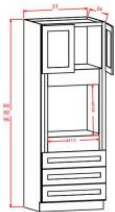

Oven Cabinet - Tall Cabinets

Classic Pewter

O338424	Oven Cabinet - 33"W x 24"D x 84"H - 2 Doors - 3 Drawers (Can Be	$1281.31
O339024	Oven Cabinet - 33"W x 24"D x 90"H - 2 Doors - 3 Drawers (Can Be	$1409.18
O339624	Oven Cabinet - 33"W x 24"D x 96"H - 2 Doors - 3 Drawers (Can Be	$1512.33