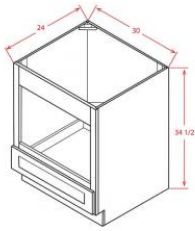

Drawer File Base - Base Cabinets

Classic Pewter

DFB18	Drawer File Base - 18"W x 21"D x 29-1/2"H (Height is Less Than S	\$419.04
-------	--	----------

Base Microwave Cabinet - Base Cabinets

Classic Pewter

BMW30	Base Microwave Cabinet - 30"W x 24"D x 34-1/2"H - 1 Drawer	\$480.82
--------------	--	-----------------

Pantry Cabinet Single Door - Tall Cabinets

Classic Pewter

U188424	Wall Pantry - 18"W x 24"D x 84"H - 2 Doors - 1 Fixed Shelf - 5 A	\$877.85
U189024	Wall Pantry - 18"W x 24"D x 90"H - 2 Doors - 1 Fixed Shelf - 5 A	\$907.39
U189624	Wall Pantry - 18"W x 24"D x 96"H - 2 Doors - 1 Fixed Shelf - 6 A	\$949.84