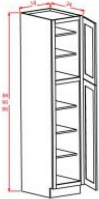

Blind Base Cabinet - Base Cabinets

Classic Pewter

BBC36	Blind Base Cabinet - 27"W x 24"D x 34-1/2"H - 1 Door - 1 Drawer	\$416.89
BBC42	Blind Base Cabinet - 39"W x 24"D x 34-1/2"H - 1 Door - 1 Drawer	\$508.76

Drawer File Base - Base Cabinets

Classic Pewter

DFB18	Drawer File Base - 18"W x 21"D x 29-1/2"H (Height is Less Than S	\$419.04
-------	--	----------

Base Microwave Cabinet - Base Cabinets

Classic Pewter

BMW30	Base Microwave Cabinet - 30"W x 24"D x 34-1/2"H - 1 Drawer	\$480.82
--------------	--	-----------------

Pantry Cabinet Single Door - Tall Cabinets

Classic Pewter

U188424	Wall Pantry - 18"W x 24"D x 84"H - 2 Doors - 1 Fixed Shelf - 5 A	\$877.85
U189024	Wall Pantry - 18"W x 24"D x 90"H - 2 Doors - 1 Fixed Shelf - 5 A	\$907.39
U189624	Wall Pantry - 18"W x 24"D x 96"H - 2 Doors - 1 Fixed Shelf - 6 A	\$949.84