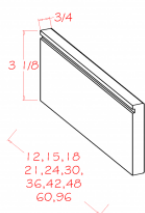

Toe Kick Apron Molding (TAM) - Moldings

Classic Pewter

TAM12	Toe Kick Apron Molding (TAM) - 12"W X 3-1/8"H X 3/4"D (Finished on	$32.23
TAM15	Toe Kick Apron Molding (TAM) - 15"W X 3-1/8"H X 3/4"D (Finished on	$35.99
TAM18	Toe Kick Apron Molding (TAM) - 18"W X 3-1/8"H X 3/4"D (Finished on	$38.68
TAM21	Toe Kick Apron Molding (TAM) - 21"W X 3-1/8"H X 3/4"D (Finished on	$42.44
TAM24	Toe Kick Apron Molding (TAM) - 24"W X 3-1/8"H X 3/4"D (Finished on	$45.12
TAM30	Toe Kick Apron Molding (TAM) - 30"W X 3-1/8"H X 3/4"D (Finished on	$51.57
TAM36	Toe Kick Apron Molding (TAM) - 36"W X 3-1/8"H X 3/4"D (Finished on	$58.02
TAM42	Toe Kick Apron Molding (TAM) - 42"W X 3-1/8"H X 3/4"D (Finished on	$64.46
TAM48	Toe Kick Apron Molding (TAM) - 48"W X 3-1/8"H X 3/4"D (Finished on	$78.97
TAM60	Toe Kick Apron Molding (TAM) - 60"W X 3-1/8"H X 3/4"D (Finished on	$92.40