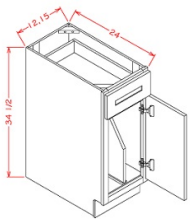

Single Door Single Rollout Shelf Base - Base Cabinets

Classic Pewter

B181RS	Rollout Shelf Base - 18"W x 34-1/2"H x 24"D - 1 Door - 1 Drawer -1	\$454.50
B211RS	Rollout Shelf Base - 21"W x 34-1/2"H x 24"D - 1 Door - 1 Drawer -1	\$491.57

Single Door Double Rollout Shelf Base - Base Cabinets

Classic Pewter

B182RS	Rollout Shelf Base - 18"W x 34-1/2"H x 24"D - 1 Door - 1 Drawer -2	\$536.16
B212RS	Rollout Shelf Base - 21"W x 34-1/2"H x 24"D - 1 Door - 1 Drawer -2	\$578.60

Tray Divider w/ Drawer - Base Cabinets

Classic Pewter

B12TD	Tray Divider Base - 12"W x 34-1/2"H x 24"D - 1 Door - 1 Drawer - 1	\$387.35
B15TD	Tray Divider Base - 15"W x 34-1/2"H x 24"D - 1 Door - 1 Drawer - 1	\$422.27
B18TD	Tray Divider Base - 18"W x 34-1/2"H x 24"D - 1 Door - 1 Drawer - 2	\$488.35