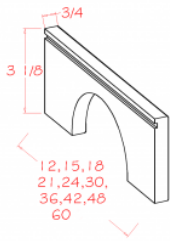

TAA12	Toe Kick Arched Apron Moulding - 12"W X 3-1/8"H X 3/4"D (Finished o	$43.51
TAA15	Toe Kick Arched Apron Moulding - 15"W X 3-1/8"H X 3/4"D (Finished o	$46.73
TAA18	Toe Kick Arched Apron Moulding - 18"W X 3-1/8"H X 3/4"D (Finished o	$49.42
TAA21	Toe Kick Arched Apron Moulding - 21"W X 3-1/8"H X 3/4"D (Finished o	$53.18
TAA24	Toe Kick Arched Apron Moulding - 24"W X 3-1/8"H X 3/4"D (Finished o	$55.87
TAA30	Toe Kick Arched Apron Moulding - 30"W X 3-1/8"H X 3/4"D (Finished o	$63.39
TAA36	Toe Kick Arched Apron Moulding - 36"W X 3-1/8"H X 3/4"D (Finished o	$68.76
TAA42	Toe Kick Arched Apron Moulding - 42"W X 3-1/8"H X 3/4"D (Finished o	$75.75
TAA48	Toe Kick Arched Apron Moulding - 48"W X 3-1/8"H X 3/4"D (Finished o	$90.79
TAA60	Toe Kick Arched Apron Moulding - 60"W X 3-1/8"H X 3/4"D (Finished o	$104.22

CF4	Circle Foot - 3"W x 3"D x 3-3/4"H (Must be used with Toe Kick Apron	$38.14

TF4	Taper Foot - 3"W x 3"D x 3-3/4"H (Must be used with Toe Kick Apron	$53.18

VS24	Vanity - 24"W x 21"D x 34-1/2"H - 2 Doors	$351.35

VS27	Vanity - 27"W x 21"D x 34-1/2"H - 2 Doors	$378.21

VS30	Vanity - 30"W x 21"D x 34-1/2"H - 2 Doors	$408.30

VS36	Vanity - 36"W x 21"D x 34-1/2"H - 2 Doors	$464.71

V3021DL	Vanity - 30"W x 21"D x 34-1/2"H - 1 Door - 3 Left Drawers	$593.11

V3021DR	Vanity - 30"W x 21"D x 34-1/2"H - 1 Door - 3 Right Drawers	$593.11

V3621DL	Vanity - 36"W x 21"D x 34-1/2"H - 2 Doors - 3 Left Drawers	$656.50

VSD36	Vanity - 36"W x 21"D x 34-1/2"H - 2 Doors - 2 Top Dra	$585.59

VSD42	Vanity - 42"W x 21"D x 34-1/2"H - 2 Doors - 2 Top Drawers	$648.98

VSD48	Vanity - 48"W x 21"D x 34-1/2"H - 2 Doors - 2 Top Dra	$712.91

Vddb42		$1016.45