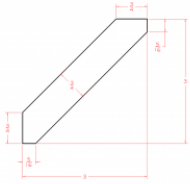

Crown Molding Long Flat - Moldings

Classic Pewter

LACM8 Large Angular Crown Molding - 96"L x 3"H (Takes Up 3" of Wall Sp) $105.29

ACM8 Angular Crown Molding Flat - 96"L x 2-9/16"H (Takes Up 1-3/4" of

$81.66

COV Crown Molding Concave - 96"L x 5-1/16"H (Takes Up 3-5/8" of

$148.81

LRM Light Rail Molding - 96"W x 3/4"D x 1-3/16"H $114.96