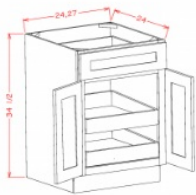

Single Door Double Rollout Shelf Base - Base Cabinets

Classic Pewter

B182RS	Rollout Shelf Base - 18"W x 34-1/2"H x 24"D - 1 Door - 1 Drawer -2	\$536.16
B212RS	Rollout Shelf Base - 21"W x 34-1/2"H x 24"D - 1 Door - 1 Drawer -2	\$578.60

Tray Divider w/ Drawer - Base Cabinets

Classic Pewter

B12TD	Tray Divider Base - 12"W x 34-1/2"H x 24"D - 1 Door - 1 Drawer - 1	\$387.35
B15TD	Tray Divider Base - 15"W x 34-1/2"H x 24"D - 1 Door - 1 Drawer - 1	\$422.27
B18TD	Tray Divider Base - 18"W x 34-1/2"H x 24"D - 1 Door - 1 Drawer - 2	\$488.35

Double Door Single Rollout Shelf Base - Base Cabinets

Classic Pewter

B241RS	Rollout Shelf Base - 24"W x 34-1/2"H x 24"D - 2 Doors - 1 Drawer -1	\$538.31
B271RS	Rollout Shelf Base - 27"W x 34-1/2"H x 24"D - 2 Doors - 1 Drawer -1	\$586.66
B301RS	Rollout Shelf Base - 30"W x 34-1/2"H x 24"D - 2 Doors - 1 Drawer -1	\$671.55
B331RS	Rollout Shelf Base - 33"W x 34-1/2"H x 24"D - 2 Doors - 1 Drawer -1	\$711.84
B361RS	Rollout Shelf Base - 36"W x 34-1/2"H x 24"D - 2 Doors - 1 Drawer -1	\$756.97

Double Door Double Rollout Shelf Base - Base Cabinets

Classic Pewter

B242RS	Rollout Shelf Base - 24"W x 34-1/2"H x 24"D - 2 Doors - 1 Drawer -2	\$632.33
B272RS	Rollout Shelf Base - 27"W x 34-1/2"H x 24"D - 2 Doors - 1 Drawer -2	\$686.59
B302RS	Rollout Shelf Base - 30"W x 34-1/2"H x 24"D - 2 Doors - 2 Drawers -	\$776.84
B332RS	Rollout Shelf Base - 33"W x 34-1/2"H x 24"D - 2 Doors - 2 Drawers -	\$823.05
B362RS	Rollout Shelf Base - 36"W x 34-1/2"H x 24"D - 2 Doors - 2 Drawers -	\$873.55