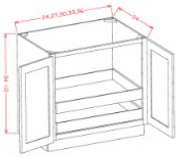

Full Height Single Door Triple Rollout Shelf Bases - Base Cabinets

Classic Pewter

B18FH3RS	Full Height Rollout Shelf Base - 18"W x 34-1/2"H x 24"D - 1 Door -3	\$780.07
B21FH3RS	Full Height Rollout Shelf Base - 21"W x 34-1/2"H x 24"D - 1 Door -3	\$849.91

Full Height Tray Divider Base - Base Cabinets

Classic Pewter

B12FHTD	Full Height Tray Divider Base - 12"W x 34-1/2"H x 24"D - 1 Door -1	\$502.31
B18FHTD	Full Height Tray Divider Base - 18"W x 34-1/2"H x 24"D - 1 Door -2	\$643.07

Full Height Double Door Single Rollout Shelf Bases - Base Cabinets

Classic Pewter

B24FH1RS	Full Height Rollout Shelf Base - 24"W x 34-1/2"H x 24"D - 2 Doors -	\$756.43
B27FH1RS	Full Height Rollout Shelf Base - 27"W x 34-1/2"H x 24"D - 2 Doors -	\$826.27
B30FH1RS	Full Height Rollout Shelf Base - 30"W x 34-1/2"H x 24"D - 2 Doors -	\$932.11
B33FH1RS	Full Height Rollout Shelf Base - 33"W x 34-1/2"H x 24"D - 2 Doors -	\$993.35
B36FH1RS	Full Height Rollout Shelf Base - 36"W x 34-1/2"H x 24"D - 2 Doors -	\$1059.43

Full Height Double Door Double Rollout Shelf Bases - Base Cabinets

Classic Pewter

B24FH2RS	Full Height Rollout Shelf Base - 24"W x 34-1/2"H x 24"D - 2 Doors -	\$850.45
B27FH2RS	Full Height Rollout Shelf Base - 27"W x 34-1/2"H x 24"D - 2 Doors -	\$926.20
B30FH2RS	Full Height Rollout Shelf Base - 30"W x 34-1/2"H x 24"D - 2 Doors -	\$1037.41
B33FH2RS	Full Height Rollout Shelf Base - 33"W x 34-1/2"H x 24"D - 2 Doors -	\$1104.56
B36FH2RS	Full Height Rollout Shelf Base - 36"W x 34-1/2"H x 24"D - 2 Doors -	\$1176.55