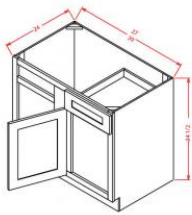

Blind Base Cabinet - Base Cabinets

Classic Pewter

BBC36	Blind Base Cabinet - 27"W x 24"D x 34-1/2"H - 1 Door - 1 Drawer	$416.89
BBC42	Blind Base Cabinet - 39"W x 24"D x 34-1/2"H - 1 Door - 1 Drawer	$508.76