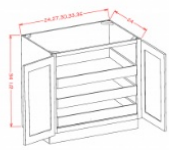

Full Height Tray Divider Base - Base Cabinets

Classic Pewter

B12FHTD	Full Height Tray Divider Base - 12"W x 34-1/2"H x 24"D - 1 Door -1	\$502.31
B18FHTD	Full Height Tray Divider Base - 18"W x 34-1/2"H x 24"D - 1 Door -2	\$643.07

Full Height Double Door Single Rollout Shelf Bases - Base Cabinets

Classic Pewter

B24FH1RS	Full Height Rollout Shelf Base - 24"W x 34-1/2"H x 24"D - 2 Doors -	\$756.43
B27FH1RS	Full Height Rollout Shelf Base - 27"W x 34-1/2"H x 24"D - 2 Doors -	\$826.27
B30FH1RS	Full Height Rollout Shelf Base - 30"W x 34-1/2"H x 24"D - 2 Doors -	\$932.11
B33FH1RS	Full Height Rollout Shelf Base - 33"W x 34-1/2"H x 24"D - 2 Doors -	\$993.35
B36FH1RS	Full Height Rollout Shelf Base - 36"W x 34-1/2"H x 24"D - 2 Doors -	\$1059.43

Full Height Double Door Double Rollout Shelf Bases - Base Cabinets

Classic Pewter

B24FH2RS	Full Height Rollout Shelf Base - 24"W x 34-1/2"H x 24"D - 2 Doors -	\$850.45
B27FH2RS	Full Height Rollout Shelf Base - 27"W x 34-1/2"H x 24"D - 2 Doors -	\$926.20
B30FH2RS	Full Height Rollout Shelf Base - 30"W x 34-1/2"H x 24"D - 2 Doors -	\$1037.41
B33FH2RS	Full Height Rollout Shelf Base - 33"W x 34-1/2"H x 24"D - 2 Doors -	\$1104.56
B36FH2RS	Full Height Rollout Shelf Base - 36"W x 34-1/2"H x 24"D - 2 Doors -	\$1176.55

Full Height Double Door Triple Rollout Shelf Bases - Base Cabinets

Classic Pewter

B24FH3RS	Full Height Rollout Shelf Base - 24"W x 34-1/2"H x 24"D - 2 Doors -	\$945.00
B27FH3RS	Full Height Rollout Shelf Base - 27"W x 34-1/2"H x 24"D - 2 Doors -	\$1026.12
B30FH3RS	Full Height Rollout Shelf Base - 30"W x 34-1/2"H x 24"D - 2 Doors -	\$1142.70
B33FH3RS	Full Height Rollout Shelf Base - 33"W x 34-1/2"H x 24"D - 2 Doors -	\$1215.77
B36FH3RS	Full Height Rollout Shelf Base - 36"W x 34-1/2"H x 24"D - 2 Doors -	\$1293.13