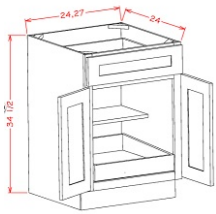

Single Door Double Rollout Shelf Base - Base Cabinets

Classic Pewter

B182RS	Rollout Shelf Base - 18"W x 34-1/2"H x 24"D - 1 Door - 1 Drawer -2	\$536.16
B212RS	Rollout Shelf Base - 21"W x 34-1/2"H x 24"D - 1 Door - 1 Drawer -2	\$578.60

Tray Divider w/ Drawer - Base Cabinets

Classic Pewter

B12TD	Tray Divider Base - 12"W x 34-1/2"H x 24"D - 1 Door - 1 Drawer - 1	\$387.35
B15TD	Tray Divider Base - 15"W x 34-1/2"H x 24"D - 1 Door - 1 Drawer - 1	\$422.27
B18TD	Tray Divider Base - 18"W x 34-1/2"H x 24"D - 1 Door - 1 Drawer - 2	\$488.35

Double Door Single Rollout Shelf Base - Base Cabinets

Classic Pewter

B241RS	Rollout Shelf Base - 24"W x 34-1/2"H x 24"D - 2 Doors - 1 Drawer -1	\$538.31
B271RS	Rollout Shelf Base - 27"W x 34-1/2"H x 24"D - 2 Doors - 1 Drawer -1	\$586.66
B301RS	Rollout Shelf Base - 30"W x 34-1/2"H x 24"D - 2 Doors - 1 Drawer -1	\$671.55
B331RS	Rollout Shelf Base - 33"W x 34-1/2"H x 24"D - 2 Doors - 1 Drawer -1	\$711.84
B361RS	Rollout Shelf Base - 36"W x 34-1/2"H x 24"D - 2 Doors - 1 Drawer -1	\$756.97