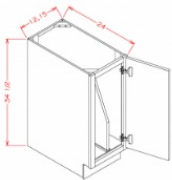

Full Height Single Door Single Rollout Shelf Base - Base Cabinets

Classic Pewter

B18FH1RS	Full Height Rollout Shelf Base - 18"W x 34-1/2"H x 24"D - 1 Door -1	\$617.28
B21FH1RS	Full Height Rollout Shelf Base - 21"W x 34-1/2"H x 24"D - 1 Door -1	\$675.31

Full Height Single Door Double Rollout Shelf Bases - Base Cabinets

Classic Pewter

B18FH2RS	Full Height Rollout Shelf Base - 18"W x 34-1/2"H x 24"D - 1 Door -2	\$698.41
B21FH2RS	Full Height Rollout Shelf Base - 21"W x 34-1/2"H x 24"D - 1 Door -2	\$762.34

Full Height Single Door Triple Rollout Shelf Bases - Base Cabinets

Classic Pewter

B18FH3RS	Full Height Rollout Shelf Base - 18"W x 34-1/2"H x 24"D - 1 Door -3	\$780.07
B21FH3RS	Full Height Rollout Shelf Base - 21"W x 34-1/2"H x 24"D - 1 Door -3	\$849.91

Full Height Tray Divider Base - Base Cabinets

Classic Pewter

B12FHTD	Full Height Tray Divider Base - 12"W x 34-1/2"H x 24"D - 1 Door -1	\$502.31
B18FHTD	Full Height Tray Divider Base - 18"W x 34-1/2"H x 24"D - 1 Door -2	\$643.07