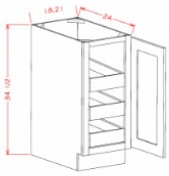

Full Height Single Door Single Rollout Shelf Base - Base Cabinets

Classic Pewter

B18FH1RS	Full Height Rollout Shelf Base - 18"W x 34-1/2"H x 24"D - 1 Door -1	\$617.28
B21FH1RS	Full Height Rollout Shelf Base - 21"W x 34-1/2"H x 24"D - 1 Door -1	\$675.31

Full Height Single Door Double Rollout Shelf Bases - Base Cabinets

Classic Pewter

B18FH2RS	Full Height Rollout Shelf Base - 18"W x 34-1/2"H x 24"D - 1 Door -2	\$698.41
B21FH2RS	Full Height Rollout Shelf Base - 21"W x 34-1/2"H x 24"D - 1 Door -2	\$762.34

Full Height Single Door Triple Rollout Shelf Bases - Base Cabinets

Classic Pewter

B18FH3RS	Full Height Rollout Shelf Base - 18"W x 34-1/2"H x 24"D - 1 Door -3	\$780.07
B21FH3RS	Full Height Rollout Shelf Base - 21"W x 34-1/2"H x 24"D - 1 Door -3	\$849.91

Full Height Tray Divider Base - Base Cabinets

Classic Pewter

B12FHTD	Full Height Tray Divider Base - 12"W x 34-1/2"H x 24"D - 1 Door -1	\$502.31
B18FHTD	Full Height Tray Divider Base - 18"W x 34-1/2"H x 24"D - 1 Door -2	\$643.07