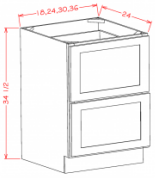

2DB18	Drawer Pack - 18"W x 24"D x 34-1/2"H - 2 Drawers	$530.79
2DB24	Drawer Pack - 24"W x 24"D x 34-1/2"H - 2 Drawers	$597.94
2DB30	Drawer Pack - 30"W x 24"D x 34-1/2"H - 2 Drawers	$675.31
2DB36	Drawer Pack - 36"W x 24"D x 34-1/2"H - 2 Drawers	$767.71