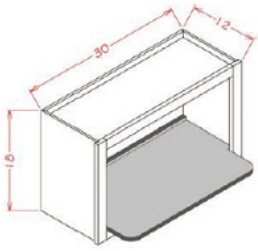

Wall X Wine Rack - Accessories

Classic Pewter

WXRSHELF Wall X Wine Rack - 30"W x 12"D x 18"H - Only X shelf (to be used) \$52.64

Wall Microwave Shelf - Accessories

Classic Pewter

WMSSHELF	Wall Microwave Shelf - 26-1/2"W x 17"D x 3/4"T (Only shelf, to b	\$91.33
----------	--	---------