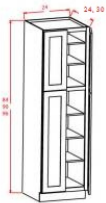

Pantry Cabinet Double Door - Tall Cabinets

Classic Pewter

U248424	Wall Pantry - 24"W x 24"D x 84"H - 4 Doors - 1 Fixed Shelf - 5 A	$1036.87
U249024	Wall Pantry - 24"W x 24"D x 90"H - 4 Doors - 1 Fixed Shelf - 5 A	$1078.77
U249624	Wall Pantry - 24"W x 24"D x 96"H - 4 Doors - 1 Fixed Shelf - 6 A	$1131.42
U309624	Wall Pantry - 30"W x 24"D x 96"H - 4 Doors - 1 Fixed Shelf - 6 A	$1214.69