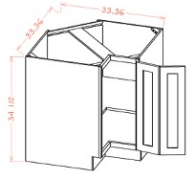

Easy Reach (with Lazy Susan) Base Corner Cabinet - Base Cabinets

Classic Pewter

LSB33	Easy Reach Base Corner Cabinet (with lazy susan) - 33"W x 33"D x	\$741.39
LSB36	Easy Reach Base Corner Cabinet (with lazy susan) - 36"W x 36"D x	\$796.72

Easy Reach Base Corner Cabinet - Base Cabinets

Classic Pewter

BER33	Easy Reach Base Corner Cabinet (w/o lazy susan) - 33"W x 33"D x	\$528.10
BER36	Easy Reach Base Corner Cabinet (w/o lazy susan) - 36"W x 36"D x	\$583.44