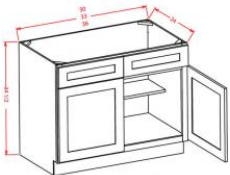

Sink Base - Base Cabinets

Classic Pewter

SB30	Sink Base - 30"W x 24"D x 34-1/2"H - 2 Doors 2 Headers	$467.39
SB33	Sink Base - 33"W x 24"D x 34-1/2"H - 2 Doors 2 Headers	$474.38
SB36	Sink Base - 36"W x 24"D x 34-1/2"H - 2 Doors 2 Headers	$480.82

FSB36	Farm Sink - 36"W X 24"D X 34-1/2"H - 2 Doors	$480.82