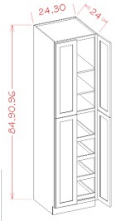

Pantry Cabinet Double Door w/ Rollouts - Tall Cabinets

Classic Pewter

U2484244RS	Wall Pantry w/ Rollout - 24"W x 84"H x 24"D - 4 Doors - 4 Rollout s	$1413.47
U2490244RS	Wall Pantry w/ Rollout - 24"W x 90"H x 24"D - 4 Doors - 4 Rollout s	$1455.38
U2496244RS	Wall Pantry w/ Rollout - 24"W x 96"H x 24"D - 4 Doors - 4 Rollout s	$1508.56
U3096244RS	Wall Pantry w/ Rollout - 30"W x 96"H x 24"D - 4 Doors - 4 Rollout s	$1636.43