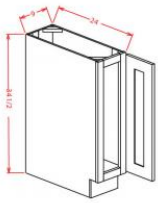

Single Door Base Tray - Base Cabinets

Classic Pewter

BT9	Base Tray - 9"W x 34-1/2"H x 24"D - 1 Door	$222.41