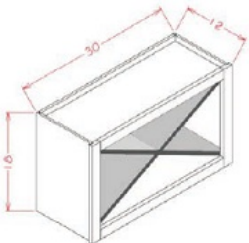

Wall X Wine Rack - Accessories

Classic Pewter

WXRSHELF Wall X Wine Rack - 30"W x 12"D x 18"H - Only X shelf (to be used) $52.64