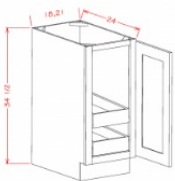

Double Full Height Door Base - Base Cabinets

Classic Pewter

B24FH	Full Height Door Base - 24"W x 34-1/2"H x 24"D - 2 Doors -1 Shelf	\$662.41
B27FH	Full Height Door Base - 27"W x 34-1/2"H x 24"D - 2 Doors -1 Shelf	\$726.34
B30FH	Full Height Door Base - 30"W x 34-1/2"H x 24"D - 2 Doors -1 Shelf	\$826.27
B33FH	Full Height Door Base - 33"W x 34-1/2"H x 24"D - 2 Doors -1 Shelf	\$882.68
B36FH	Full Height Door Base - 36"W x 34-1/2"H x 24"D - 2 Doors -1 Shelf	\$942.85

Full Height Single Door Single Rollout Shelf Base - Base Cabinets

Classic Pewter

B18FH1RS	Full Height Rollout Shelf Base - 18"W x 34-1/2"H x 24"D - 1 Door -1	\$617.28
B21FH1RS	Full Height Rollout Shelf Base - 21"W x 34-1/2"H x 24"D - 1 Door -1	\$675.31

Full Height Single Door Double Rollout Shelf Bases - Base Cabinets

Classic Pewter

B18FH2RS	Full Height Rollout Shelf Base - 18"W x 34-1/2"H x 24"D - 1 Door -2	\$698.41
B21FH2RS	Full Height Rollout Shelf Base - 21"W x 34-1/2"H x 24"D - 1 Door -2	\$762.34

Full Height Single Door Triple Rollout Shelf Bases - Base Cabinets

Classic Pewter

B18FH3RS	Full Height Rollout Shelf Base - 18"W x 34-1/2"H x 24"D - 1 Door -3	\$780.07
B21FH3RS	Full Height Rollout Shelf Base - 21"W x 34-1/2"H x 24"D - 1 Door -3	\$849.91