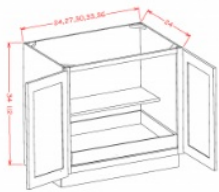

Full Height Single Door Double Rollout Shelf Bases - Base Cabinets

Classic Pewter

B18FH2RS	Full Height Rollout Shelf Base - 18"W x 34-1/2"H x 24"D - 1 Door -2	\$698.41
B21FH2RS	Full Height Rollout Shelf Base - 21"W x 34-1/2"H x 24"D - 1 Door -2	\$762.34

Full Height Single Door Triple Rollout Shelf Bases - Base Cabinets

Classic Pewter

B18FH3RS	Full Height Rollout Shelf Base - 18"W x 34-1/2"H x 24"D - 1 Door -3	\$780.07
B21FH3RS	Full Height Rollout Shelf Base - 21"W x 34-1/2"H x 24"D - 1 Door -3	\$849.91

Full Height Tray Divider Base - Base Cabinets

Classic Pewter

B12FHTD	Full Height Tray Divider Base - 12"W x 34-1/2"H x 24"D - 1 Door -1	\$502.31
B18FHTD	Full Height Tray Divider Base - 18"W x 34-1/2"H x 24"D - 1 Door -2	\$643.07

Full Height Double Door Single Rollout Shelf Bases - Base Cabinets

Classic Pewter

B24FH1RS	Full Height Rollout Shelf Base - 24"W x 34-1/2"H x 24"D - 2 Doors -	\$756.43
B27FH1RS	Full Height Rollout Shelf Base - 27"W x 34-1/2"H x 24"D - 2 Doors -	\$826.27
B30FH1RS	Full Height Rollout Shelf Base - 30"W x 34-1/2"H x 24"D - 2 Doors -	\$932.11
B33FH1RS	Full Height Rollout Shelf Base - 33"W x 34-1/2"H x 24"D - 2 Doors -	\$993.35
B36FH1RS	Full Height Rollout Shelf Base - 36"W x 34-1/2"H x 24"D - 2 Doors -	\$1059.43