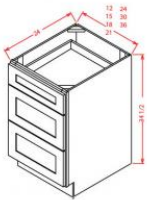

Three Drawer Pack Base - Base Cabinets

Classic Pewter

3DB12	Drawer Pack - 12"W x 24"D x 34-1/2"H - 3 Drawers	$454.50
3DB15	Drawer Pack - 15"W x 24"D x 34-1/2"H - 3 Drawers	$499.09
3DB18	Drawer Pack - 18"W x 24"D x 34-1/2"H - 3 Drawers	$532.94
3DB21	Drawer Pack - 21"W x 24"D x 34-1/2"H - 3 Drawers	$565.71
3DB24	Drawer Pack - 24"W x 24"D x 34-1/2"H - 3 Drawers	$599.55
3DB30	Drawer Pack - 30"W x 24"D x 34-1/2"H - 3 Drawers	$676.38
3DB36	Drawer Pack - 36"W x 24"D x 34-1/2"H - 3 Drawers	$768.79