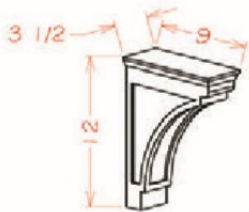

Corbel - MCB - Accessories

Classic Pewter

MCB	Corbel (MCB) - 3-1/2"W x 9"D x 12"H	$212.74

Touch-up Kit - Accessories

Classic Pewter

TUK	Touch Up Kit	$42.97

Wall/Base/Tall Fillers - Panels and Fillers

Classic Pewter

F342	Wall/Base Filler - 3"W x 3/4"D x 42"H (Finished on one	$24.71
F396	Tall Filler - 3"W x 3/4"D x 96"H (Finished on one face	$76.28
F642	Wall/Base Filler - 6"W x 3/4"D x 42"H (Finished o	$48.35
F696	Tall Filler - 6"W x 3/4"D x 96"H (Finished on one face	$121.95

BFOL634	Filler Overlay - 5-1/2"W x 3/4"D x 33-1/2"H	$37.06
FOL630	Filler Overlay - 5-1/2"W x 3/4"D x 29"H	$31.15
FOL636	Filler Overlay - 5-1/2"W x 3/4"D x 35"H	$37.06
FOL642	Filler Overlay - 5-1/2"W x 3/4"D x 41"H	$44.05