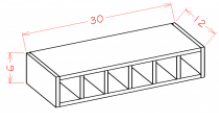

Wall Wine Cubby - Accessories

Classic Pewter

WWC630 Wall Wine Cubby - 30"W X 6"H X 12"D $166.54