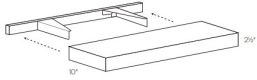

Plate Rack - Accessories

Cortland Pearl

PR3018	Plate Rack - 30"W x 18"H x 12"D	\$349.84
--------	---------------------------------	----------

Floating Shelf (Wood) - Accessories

Cortland Pearl

F-SHELF-24	Floating Shelf (Stained or Painted to match the finish) - 24"W (Sup	\$285.31
F-SHELF-30	Floating Shelf (Stained or Painted to match the finish) - 30"W (Sup	\$339.66
F-SHELF-36	Floating Shelf (Stained or Painted to match the finish) - 36"W (Sup	\$394.00
F-SHELF-42	Floating Shelf (Stained or Painted to match the finish) - 42"W (Sup	\$448.35