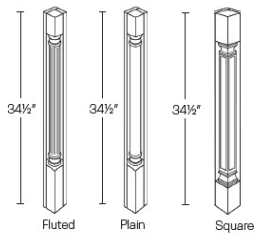

Corner Posts - Panels and Fillers

Cortland Pearl

Post-F-CR	Corner Decor leg - Fluted - 3"W x 34-1/2"H x 3"D	$230.96
Post-P-CR	Corner Decor leg - Plain - 3"W x 34-1/2"H x 3"D	$230.96
Post-S-CR	Corner Decor leg - Square - 3"W x 34-1/2"H x 3"D	$230.96