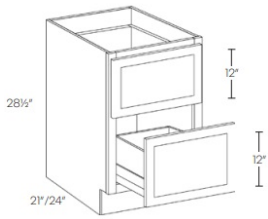

File Drawer Cabinet - Bathroom Vanities

Cortland Pearl

DDC18-21	File Drawer Cabinet - 18"W x 28-1/2"H x 21"D - 2 Drawers (12"H each)	$605.95
DDC18-24	File Drawer Cabinet - 18"W x 28-1/2"H x 24"D - 2 Drawers (12"H each)	$672.52