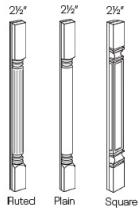

Spindles - Panels and Fillers

Cortland Pearl

Spin-F-30	Spindel-Fluted - 2-1/2"W x 30"H Use as overlay (Filler not Included)	$119.56
Spin-F-36	Spindel-Fluted - 2-1/2"W x 36"H Use as overlay (Filler not Included)	$152.16
Spin-F-42	Spindel-Fluted - 2-1/2"W x 42"H Use as overlay (Filler not Included)	$176.62
Spin-P-30	Spindel-Plain - 2-1/2"W x 30"H Use as overlay (Filler not Included)	$119.56
Spin-P-36	Spindel-Plain - 2-1/2"W x 36"H Use as overlay (Filler not Included)	$152.16
Spin-P-42	Spindel-Plain - 2-1/2"W x 42"H Use as overlay (Filler not Included)	$176.62
Spin-S-30	Spindel-Square - 2-1/2"W x 30"H Use as overlay (Filler not Included)	$119.56
Spin-S-36	Spindel-Square - 2-1/2"W x 36"H Use as overlay (Filler not Included)	$152.16
Spin-S-42	Spindel-Square - 2-1/2"W x 42"H Use as overlay (Filler not Included)	$176.62