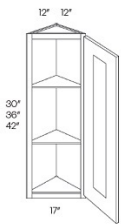

Wall Blind Corner - Wall Cabinets

Cortland Pearl

BLW27/3030	Wall Blind Corner - 27"W x 30"H x 12"D - 1 Door (12"W x 30"H) (Wall	\$538.70
BLW27/3036	Wall Blind Corner - 27"W x 36"H x 12"D - 1 Door (12"W x 36"H) (Wall	\$627.01
BLW27/3042	Wall Blind Corner - 27"W x 42"H x 12"D - 1 Door (12"W x 42"H) (Wall	\$698.34
BLW36/3930	Wall Blind Corner - 36"W x 30"H x 12"D - 1 Door (21"W x 30"H) (Wall	\$646.03
BLW36/3936	Wall Blind Corner - 36"W x 36"H x 12"D - 1 Door (21"W x 36"H) (Wall	\$745.21
BLW36/3942	Wall Blind Corner - 36"W x 42"H x 12"D - 1 Door (21"W x 42"H) (Wall	\$838.28
BLW39/4230	Wall Blind Corner - 39"W x 30"H x 12"D - 1 Door (24"W x 30"H) (Wall	\$705.13
BLW39/4236	Wall Blind Corner - 39"W x 36"H x 12"D - 1 Door (24"W x 36"H) (Wall	\$826.05
BLW39/4242	Wall Blind Corner - 39"W x 42"H x 12"D - 1 Door (24"W x 42"H) (Wall	\$917.08
BLW42/4530	Wall Blind Corner - 42"W x 30"H x 12"D - 1 Door (27"W x 30"H) (Wall	\$774.42

Wall Triangle End Cabinet - Wall Cabinets

Cortland Pearl

WEC1230	Triangle End Cabinet - 12"W x 30"H x 12"D - 1 Door - 2 Shelves	\$253.38
WEC1236	Triangle End Cabinet - 12"W x 36"H x 12"D - 1 Door - 2 Shelves	\$283.27
WEC1242	Triangle End Cabinet - 12"W x 42"H x 12"D - 1 Door - 3 Shelves	\$317.24