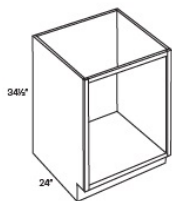

Base End Cabinet - Base Cabinets

Cortland Pearl

BEC24	Base End Angle Cabinet - 24"W x 34-1/2"H x 24"D - 2 Doors (18"W eac	\$491.14
-------	---	----------

Base End Straight Cabinet - Base Cabinets

Cortland Pearl

BECS24	Base End Straight Cabinet - 33"W x 34-1/2"H x 24"D - 2 Doors - 2 Sh	\$491.14
--------	---	----------

Microwave Base Cabinet - Base Cabinets

Cortland Pearl

MCB24	Microwave Base Cabinet - 24"W x 34-1/2"H x 24"D -1 Bottom Drawer (1	\$718.04
MCB30	Microwave Base Cabinet - 30"W x 34-1/2"H x 24"D -1 Bottom Drawer (1	\$773.74

Oven Base Cabinet - Base Cabinets

Cortland Pearl

OVB30	Oven Base Cabinet - 30"W x 34-1/2"H x 24"D (Front Opening 27"W x 27	\$425.25
-------	---	----------

Base Transitional Cabinet - Base Cabinets

Cortland Pearl