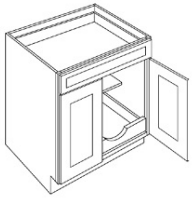

Single Door Base with 2 POS - Base Cabinets

Cortland Pearl

B12-POS2	Base - 12"W x 34-1/2"H x 24"D - 1 Door - 1 Drawer - 2 Pull Out Shel	\$700.37
B15-POS2	Base - 15"W x 34-1/2"H x 24"D - 1 Door - 1 Drawer - 2 Pull Out Shel	\$728.91
B18-POS2	Base - 18"W x 34-1/2"H x 24"D - 1 Door - 1 Drawer - 2 Pull Out Shel	\$777.14
B21-POS2	Base - 21"W x 34-1/2"H x 24"D - 1 Door - 1 Drawer - 2 Pull Out Shel	\$845.75

Double Door with Drawer(s) Base - Base Cabinets

Cortland Pearl

B24	Base - 24"W x 34-1/2"H x 24"D - 2 Doors - 1 Drawer (Ball bearing gl	\$527.15
B27	Base - 27"W x 34-1/2"H x 24"D - 2 Doors - 1 Drawer (Ball bearing gl	\$576.74
B30	Base - 30"W x 34-1/2"H x 24"D - 2 Doors - 2 Drawers (Ball bearing g	\$654.86
B33	Base - 33"W x 34-1/2"H x 24"D - 2 Doors - 2 Drawers (Ball bearing g	\$695.62
B36	Base - 36"W x 34-1/2"H x 24"D - 2 Doors - 2 Drawers (Ball bearing g	\$725.51
B39	Base - 39"W x 34-1/2"H x 24"D - 2 Doors - 2 Drawers (Ball bearing g	\$766.95
B42	Base - 42"W x 34-1/2"H x 24"D - 2 Doors - 2 Drawers (Ball bearing g	\$810.42
B48	Base - 48"W x 34-1/2"H x 24"D - 4 Doors - 2 Drawers (Ball bearing g	\$897.38

Double Door with Drawer(s) Base with 1 POS - Base Cabinets

Cortland Pearl

B24-POS1	Base - 24"W x 34-1/2"H x 24"D - 2 Doors - 1 Drawer - 1 Pull Out She	\$754.72
B27-POS1	Base - 27"W x 34-1/2"H x 24"D - 2 Doors - 1 Drawer - 1 Pull Out She	\$811.10
B30-POS1	Base - 30"W x 34-1/2"H x 24"D - 2 Doors - 2 Drawers - 1 Pull Out Sh	\$896.70
B33-POS1	Base - 33"W x 34-1/2"H x 24"D - 2 Doors - 2 Drawers - 1 Pull Out Sh	\$944.93
B36-POS1	Base - 36"W x 34-1/2"H x 24"D - 2 Doors - 2 Drawers - 1 Pull Out Sh	\$988.41
B42-POS1	Base - 42"W x 34-1/2"H x 24"D - 2 Doors - 2 Drawers - 1 Pull Out Sh	\$1165.71