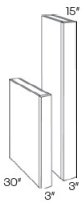

Columns - Panels and Fillers

Cortland Pearl

CLM-30X15	Column - 3"W x 30"H x 15"D (Trimable, Finished 3 sides)	$134.50
CLM-36X15	Column - 3"W x 36"H x 15"D (Trimable, Finished 3 sides)	$150.12
CLM-42X15	Column - 3"W x 42"H x 15"D (Trimable, Finished 3 sides)	$166.43
CLM-B30	Column - 3"W x 34-1/2"H x 30"D (Trimable, Finished 3 sides)	$265.61