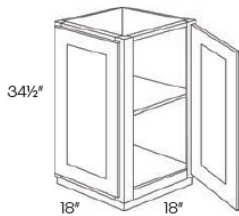

Base End Cabinet - Base Cabinets

Cortland Pearl

BEC24	Base End Angle Cabinet - 24"W x 34-1/2"H x 24"D - 2 Doors (18"W eac	$491.14