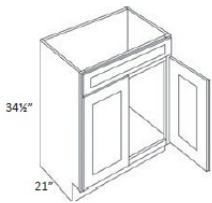

Double Door Sink Base Vanity - Bathroom Vanities

Cortland Pearl

V2421	Vanity - 24"W x 34-1/2"H x 21"D - 2 Doors	$449.03
V3021	Vanity - 30"W x 34-1/2"H x 21"D - 2 Doors	$509.49
V3621	Vanity - 36"W x 34-1/2"H x 21"D - 2 Doors	$563.15