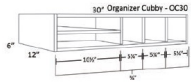

Wine Cubby - Accessories

Cortland Pearl

WC30	Wine Cubby - 30"W x 6"H x 12"D (Finished interior)	\$160.31
WC36	Wine Cubby - 36"W x 6"H x 12"D (Finished interior)	\$165.75

Organizer Cubby - Accessories

Cortland Pearl