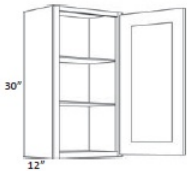

30" High Single Door - Wall Cabinets **Cortland Pearl**

W0930	Wall - 9"W x 30"H x 12"D - 1 Door - 2 Shelves	$219.42
W1230	Wall - 12"W x 30"H x 12"D - 1 Door - 2 Shelves	$245.23
W1530	Wall - 15"W x 30"H x 12"D - 1 Door - 2 Shelves	$263.57
W1830	Wall - 18"W x 30"H x 12"D - 1 Door - 2 Shelves	$296.86
W2130	Wall - 21"W x 30"H x 12"D - 1 Door - 2 Shelves	$355.28