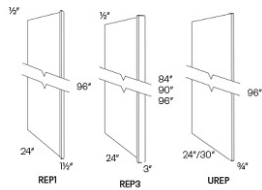

Refrigerator End Panel - Panels and Fillers

Cortland Pearl

REP196	Refrigerator End Panel - 24"W x 96"H x 1/2"D (1-1/2" Return - SOLID)	$305.69
REP384	Refrigerator End Panel - 24"W x 84"H x 1/2"D (3" Return - SOLID)	$277.16
REP390	Refrigerator End Panel - 24"W x 90"H x 1/2"D (3" Return - SOLID)	$291.42
REP396	Refrigerator End Panel - 24"W x 96"H x 1/2"D (3" Return - SOLID)	$305.69
UREP24	Universal Refrigerator End Panel - 24"W x 96"H x 3/4"D	$212.62
UREP30	Universal Refrigerator End Panel - 30"W x 96"H x 3/4"D	$283.27