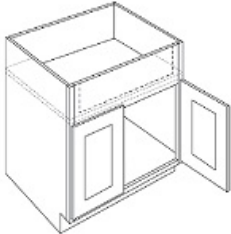

Double Drawer Double Door Sink Base - Base Cabinets

Cortland Pearl

SB30	Sink Base - 30"W x 34-1/2"H x 24"D - 2 Doors 2 Headers	\$555.68
SB33	Sink Base - 33"W x 34-1/2"H x 24"D - 2 Doors 2 Headers	\$593.72
SB36	Sink Base - 36"W x 34-1/2"H x 24"D - 2 Doors 2 Headers	\$600.51
SB39	Sink Base - 39"W x 34-1/2"H x 24"D - 2 Doors 2 Headers	\$639.91
SB42	Sink Base - 42"W x 34-1/2"H x 24"D - 2 Doors 2 Headers	\$655.54
SB48	Sink Base - 48"W x 34-1/2"H x 24"D - 4 Doors 2 Headers	\$733.66

Tilt-Out Tray - Base Cabinets

Cortland Pearl

TOT	Tilt Out Tray - 11-1/4"W (One unit should be ordered for S	\$150.12
-----	--	----------

Double Door Farm Sink Base Cabinet - Base Cabinets

Cortland Pearl

SB30-FS	Farm Sink Base - 30"W x 34-1/2"H x 24"D -2 Doors (18"H each) (Max t	\$589.64
SB33-FS	Farm Sink Base - 33"W x 34-1/2"H x 24"D -2 Doors (18"H each) (Max t	\$627.69
SB36-FS	Farm Sink Base - 36"W x 34-1/2"H x 24"D -2 Doors (18"H each) (Max t	\$634.48

Double Door Handicap Removable Sink Base Cabinet - Base Cabinets

Cortland Pearl

SB30-HR	Handicap Removable Sink Base - 30"W x 34-1/2"H x 24"D - 2 Doors	\$832.16
SB33-HR	Handicap Removable Sink Base - 33"W x 34-1/2"H x 24"D - 2 Doors	\$868.85
SB36-HR	Handicap Removable Sink Base - 36"W x 34-1/2"H x 24"D - 2 Doors	\$903.49