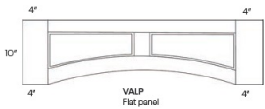

Arched Valances - Moldings

Cortland Pearl

VALP-36	Arched Valance - 36"W x 10"H x 3/4"D (Trimable By 2" On Both Si	$139.93
VALP-42	Arched Valance - 42"W x 10"H x 3/4"D (Trimable By 2" On Bo	$155.56
VALP-48	Arched Valance - 48"W x 10"H x 3/4"D (Trimable By 2" On Bo	$176.62
VALP-60	Arched Valance - 60"W x 10"H x 3/4"D (Trimable By 2" On Bo	$207.87