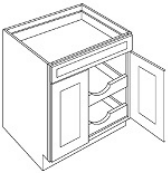

Double Door with Drawer(s) Base with 1 POS - Base Cabinets

Cortland Pearl

B24-POS1	Base - 24"W x 34-1/2"H x 24"D - 2 Doors - 1 Drawer - 1 Pull Out She	\$754.72
B27-POS1	Base - 27"W x 34-1/2"H x 24"D - 2 Doors - 1 Drawer - 1 Pull Out She	\$811.10
B30-POS1	Base - 30"W x 34-1/2"H x 24"D - 2 Doors - 2 Drawers - 1 Pull Out Sh	\$896.70
B33-POS1	Base - 33"W x 34-1/2"H x 24"D - 2 Doors - 2 Drawers - 1 Pull Out Sh	\$944.93
B36-POS1	Base - 36"W x 34-1/2"H x 24"D - 2 Doors - 2 Drawers - 1 Pull Out Sh	\$988.41
B42-POS1	Base - 42"W x 34-1/2"H x 24"D - 2 Doors - 2 Drawers - 1 Pull Out Sh	\$1165.71

Double Door with Drawer(s) Base with 2 POS - Base Cabinets

Cortland Pearl

B24-POS2	Base - 24"W x 34-1/2"H x 24"D - 2 Doors - 1 Drawer - 2 Pull Out She	\$919.79
B27-POS2	Base - 27"W x 34-1/2"H x 24"D - 2 Doors - 1 Drawer - 2 Pull Out She	\$982.97
B30-POS2	Base - 30"W x 34-1/2"H x 24"D - 2 Doors - 2 Drawers - 2 Pull Out Sh	\$1076.72
B33-POS2	Base - 33"W x 34-1/2"H x 24"D - 2 Doors - 2 Drawers - 2 Pull Out Sh	\$1132.42
B36-POS2	Base - 36"W x 34-1/2"H x 24"D - 2 Doors - 2 Drawers - 2 Pull Out Sh	\$1188.81
B42-POS4	Base - 42"W x 34-1/2"H x 24"D - 2 Doors - 2 Drawers - 4 Pull Out Sh	\$1522.35