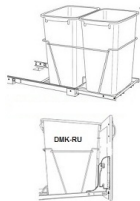

Double Trash Can Pull-Out (Metal Framing) - Accessories

Cortland Pearl

DMK-RU	Door Mounting Kit For Trash Can Pull-Outs (Trash can pull outs c	$44.77
DTCMF15-RU	Double Trash Can Pull-Out - Fits B15 (Cabinet not included, cabi	$185.86
DTCMF18/21-RU	Double Trash Can Pull-Out - Fits B18 or B21 (Cabinet not include	$192.80