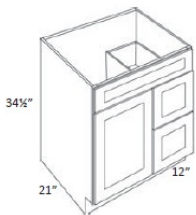

Single Door and Two Drawers Sink Base Vanity - Bathroom Vanities

Cortland Pearl

V3021D - Left	Vanity Sink Base - 30"W x 34-1/2"H x 21"D - 1 Door - 2 Left Drawers	$718.04
V3021D - Righ	Vanity Sink Base - 30"W x 34-1/2"H x 21"D - 1 Door - 2 Right Drawer	$718.04