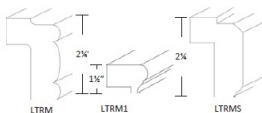

Trim Beaded Molding - Moldings

Cortland Pearl

TBMS	Trim Beaded Molding Flat - 96"W x 3/4"H x 2-1/4"D	\$76.08
------	---	---------

Light Rail - Moldings

Cortland Pearl

LTRM	Under Wall Cabinet Molding Wide - 96"W x 2-1/4"H x 1-1/2"D	\$161.67
LTRM1	Under Wall Cabinet Molding Short - 96"W x 1-1/2"H x 1-1/2"D	\$121.59
LTRMS	Under Wall Cabinet Molding Flat - 96"W x 2-1/4"H x 1-1/2"D	\$161.67