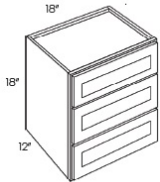

Straight Top of Counter Cabinet - Accessories

Cortland Pearl

WD1818	Straight Top of Counter Cabinet - 18"W x 18"H x 12"D	$305.01