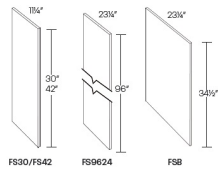

Tall Decorative End - Panels and Fillers

Cortland Pearl

WDE1250	Tall Decorative End - 11-1/4"W x 50"H (Requires qty 2	\$225.53
---------	---	----------

Finished Skin - Panels and Fillers

Cortland Pearl

FS30	Wall Skin - 11-1/4"W x 30"H x 1/4"T	\$62.49
FS42	Wall Skin - 11-1/4"W x 42"H x 1/4"T	\$86.95
FS9624	Tall Skin - 23-1/4"W x 96"H x 1/4"T	\$166.43
FSB	Base Skin - 23-1/4"W x 34-1/2"H x 1/4"T	\$81.51

Columns - Panels and Fillers

Cortland Pearl

CLM-30X15	Column - 3"W x 30"H x 15"D (Trimable, Finished 3 sides)	\$134.50
CLM-36X15	Column - 3"W x 36"H x 15"D (Trimable, Finished 3 sides)	\$150.12
CLM-42X15	Column - 3"W x 42"H x 15"D (Trimable, Finished 3 sides)	\$166.43
CLM-B30	Column - 3"W x 34-1/2"H x 30"D (Trimable, Finished 3 sides)	\$265.61