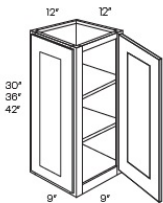

Wall End Cabinet with Doors - Wall Cabinets

Cortland Pearl

WECD1230	Wall End Cabinet - 12"W x 30"H x 12"D - 2 Doors - 2 Shelves	$317.24
WECD1236	Wall End Cabinet - 12"W x 36"H x 12"D - 2 Doors - 2 Shelves	$355.28
WECD1242	Wall End Cabinet - 12"W x 42"H x 12"D - 2 Doors - 3 Shelves	$396.04