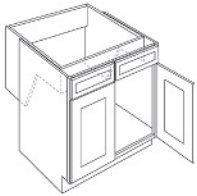

Tilt-Out Tray - Base Cabinets

Cortland Pearl

TOT	Tilt Out Tray - 11-1/4"W (One unit should be ordered for S	\$150.12
-----	--	----------

Double Door Farm Sink Base Cabinet - Base Cabinets

Cortland Pearl

SB30-FS	Farm Sink Base - 30"W x 34-1/2"H x 24"D -2 Doors (18"H each) (Max t	\$589.64
SB33-FS	Farm Sink Base - 33"W x 34-1/2"H x 24"D -2 Doors (18"H each) (Max t	\$627.69
SB36-FS	Farm Sink Base - 36"W x 34-1/2"H x 24"D -2 Doors (18"H each) (Max t	\$634.48

Double Door Handicap Removable Sink Base Cabinet - Base Cabinets

Cortland Pearl

SB30-HR	Handicap Removable Sink Base - 30"W x 34-1/2"H x 24"D - 2 Doors	\$832.16
SB33-HR	Handicap Removable Sink Base - 33"W x 34-1/2"H x 24"D - 2 Doors	\$868.85
SB36-HR	Handicap Removable Sink Base - 36"W x 34-1/2"H x 24"D - 2 Doors	\$903.49