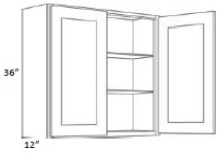

36" High Single Door - Wall Cabinets

Cortland Pearl

W0936	Wall - 9"W x 36"H x 12"D - 1 Door - 2 Shelves	\$263.57
W1236	Wall - 12"W x 36"H x 12"D - 1 Door - 2 Shelves	\$291.42
W1536	Wall - 15"W x 36"H x 12"D - 1 Door - 2 Shelves	\$317.92
W1836	Wall - 18"W x 36"H x 12"D - 1 Door - 2 Shelves	\$353.24
W2136	Wall - 21"W x 36"H x 12"D - 1 Door - 2 Shelves	\$423.89

36" High Double Door - Wall Cabinets

Cortland Pearl

W2436	Wall - 24"W x 36"H x 12"D - 2 Doors - 2 Shelves (Butt Doors)	\$451.74
W2736	Wall - 27"W x 36"H x 12"D - 2 Doors - 2 Shelves (Butt Doors)	\$499.97
W3036	Wall - 30"W x 36"H x 12"D - 2 Doors - 2 Shelves (Butt Doors)	\$521.71
W3336	Wall - 33"W x 36"H x 12"D - 2 Doors - 2 Shelves (Butt Doors)	\$557.72
W3636	Wall - 36"W x 36"H x 12"D - 2 Doors - 2 Shelves (Butt Doors)	\$589.64
W4236	Wall - 42"W x 36"H x 12"D - 2 Doors - 2 Shelves (Butt Doors)	\$692.22