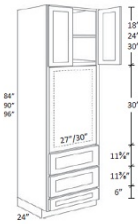

Oven Cabinet - Tall Cabinets

Cortland Pearl

OV3084	Oven Cabinet - 30"W x 84"H x 24"D - 2 Top Doors (18"H) - 3 Bottom D	$1501.29
OV3090	Oven Cabinet - 30"W x 90"H x 24"D - 2 Top Doors (24"H) - 3 Bottom D	$1595.04
OV3096	Oven Cabinet - 30"W x 96"H x 24"D - 2 Top Doors (30"H) - 3 Bottom D	$1686.75
OV3384	Oven Cabinet - 33"W x 84"H x 24"D - 2 Top Doors (18"H) - 3 Bottom D	$1561.07
OV3390	Oven Cabinet - 33"W x 90"H x 24"D - 2 Top Doors (24"H) - 3 Bottom D	$1658.22
OV3396	Oven Cabinet - 33"W x 96"H x 24"D - 2 Top Doors (30"H) - 3 Bottom D	$1754.00