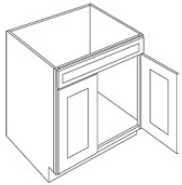

Double Full Height Door Base with 2 POS - Base Cabinets

Cortland Pearl

B24-POS2-FH	Full Height Door Base - 24"W x 34-1/2"H x 24"D - 2 Doors - 2 Pull O	\$1103.75
B27-POS2-FH	Full Height Door Base - 27"W x 34-1/2"H x 24"D - 2 Doors - 2 Pull O	\$1179.57
B30-POS2-FH	Full Height Door Base - 30"W x 34-1/2"H x 24"D - 2 Doors - 2 Pull O	\$1292.06
B33-POS2-FH	Full Height Door Base - 33"W x 34-1/2"H x 24"D - 2 Doors - 2 Pull O	\$1358.91
B36-POS2-FH	Full Height Door Base - 36"W x 34-1/2"H x 24"D - 2 Doors - 2 Pull O	\$1426.57
B42-POS4-FH	Full Height Door Base - 42"W x 34-1/2"H x 24"D - 2 Doors - 4 Pull O	\$1826.82

Four Full Height Door Base with 2 POS - Base Cabinets

Cortland Pearl

B48-POS2-FH	Full Height Door Base - 48"W x 34-1/2"H x 24"D - 4 Doors - 2 Pull O	\$1547.21
-------------	---	-----------

Four Full Height Door Base with 4 POS - Base Cabinets

Cortland Pearl

B48-POS4-FH	Full Height Door Base - 48"W x 34-1/2"H x 24"D - 4 Doors - 4 Pull O	\$2018.39
-------------	---	-----------

Single Drawer Double Door Sink Base - Base Cabinets

Cortland Pearl

SB24	Sink Base - 24"W x 34-1/2"H x 24"D - 2 Doors 1 Header	\$485.71
SB27	Sink Base - 27"W x 34-1/2"H x 24"D - 2 Doors 1 Header	\$525.11