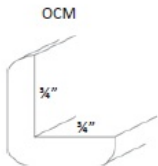

Outside Corner Molding - Moldings

Cortland Pearl

OCM

Outside Corner Molding - 96"W x 3/4"H x 3/4"D

$62.49