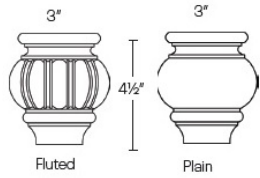

Large Posts - Panels and Fillers

Cortland Pearl

POST5-C	Decor leg (Large) - 5"W x 34-1/2"H x 5"D	\$286.67
POST5-R	Decor leg (Large) - 5"W x 34-1/2"H x 5"D	\$320.63

Bun Feet - Panels and Fillers

Cortland Pearl