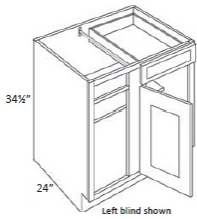

Blind Base Cabinet - Base Cabinets

Cortland Pearl

BLB36/39	Blind Base Cabinet - 27"W x 32-1/2"H x 24"D - 1 Door (B9) - 1 Dr	$688.15
BLB39/42	Blind Base Cabinet - 33"W x 32-1/2"H x 24"D - 1 Door (B12) - 1 D	$707.17
BLB42/45	Blind Base Cabinet - 39"W x 32-1/2"H x 24"D - 1 Door (B15) - 1 D	$756.76
BLB45/48	Blind Base Cabinet - 45"W x 32-1/2"H x 24"D - 1 Door (B18) - 1 D	$823.33