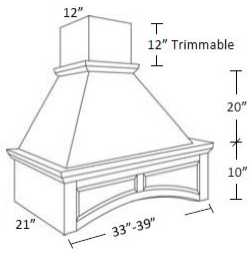

Arched Wood Hood - Accessories

Cortland Pearl

WHA30/33	Arched Wood Hood - 30"W (From side panel to side panel) /33"W (From	$2292.70
WHA36/39	Arched Wood Hood - 36"W (From side panel to side panel) /39"W (From	$2462.53