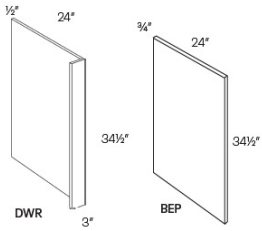

Dishwasher Return Panel - Panels and Fillers

Cortland Pearl

BEP	Base End Panel - 24"W x 34-1/2"H x 3/4"D (No Return)	\$139.93
DWR3	Dishwasher Panel - 24"W x 34-1/2"H x 1/2"D (3" Return - SOLID)	\$160.31