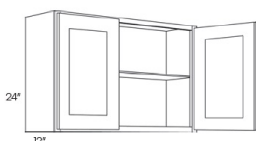

24" High - Wall Cabinets

Cortland Pearl

W2424	Wall - 24"W x 24"H x 12"D - 2 Doors (Can be cut for glass)	$380.41
W2724	Wall - 27"W x 24"H x 12"D - 2 Doors (Can be cut for glass)	$382.45
W3024	Wall - 30"W x 24"H x 12"D - 2 Doors (Can be cut for glass)	$387.21
W3324	Wall - 33"W x 24"H x 12"D - 2 Doors (Can be cut for glass)	$411.66
W3624	Wall - 36"W x 24"H x 12"D - 2 Doors (Can be cut for glass)	$441.55
W4224	Wall - 42"W x 24"H x 12"D - 2 Doors (Can be cut for glass)	$497.94