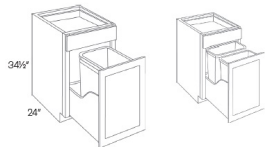

Waste Basket Base Cabinet - Accessories

Cortland Pearl

BWBK 15-1	Waste Basket Base - (Includes cabinet) 15"W x 34-1/2"H x 24"D - Sin	$673.20
BWBK 18-2	Waste Basket Base - (Includes cabinet) 18"W x 34-1/2"H x 24"D - Dou	$713.28