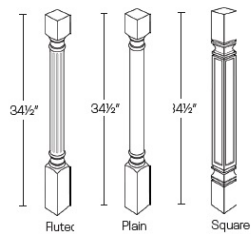

Posts - Panels and Fillers

Cortland Pearl

Post-F	Decor leg - Fluted - 3"W x 34-1/2"H x 3"D	$203.79
Post-P	Decor leg - Plain - 3"W x 34-1/2"H x 3"D	$203.79
Post-S	Decor leg - Square - 3"W x 34-1/2"H x 3"D	$203.79