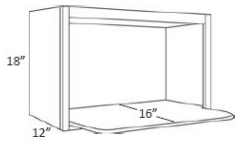

Microwave Unit - Accessories

Cortland Pearl

MW3018	Microwave Cabinet - 30"W x 18"H x 12"D (Shelf is 16"D, Finished int	$298.90