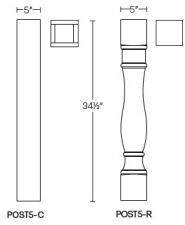

Large Posts - Panels and Fillers

Cortland Pearl

POST5-C	Decor leg (Large) - 5"W x 34-1/2"H x 5"D	$286.67
POST5-R	Decor leg (Large) - 5"W x 34-1/2"H x 5"D	$320.63