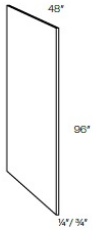

Dishwasher Return Panel - Panels and Fillers

Cortland Pearl

BEP	Base End Panel - 24"W x 34-1/2"H x 3/4"D (No Return)	\$139.93
DWR3	Dishwasher Panel - 24"W x 34-1/2"H x 1/2"D (3" Return - SOLID)	\$160.31

Refrigerator End Panel - Panels and Fillers

Cortland Pearl

REP196	Refrigerator End Panel - 24"W x 96"H x 1/2"D (1-1/2" Return - SOLID)	\$305.69
REP384	Refrigerator End Panel - 24"W x 84"H x 1/2"D (3" Return - SOLID)	\$277.16
REP390	Refrigerator End Panel - 24"W x 90"H x 1/2"D (3" Return - SOLID)	\$291.42
REP396	Refrigerator End Panel - 24"W x 96"H x 1/2"D (3" Return - SOLID)	\$305.69
UREP24	Universal Refrigerator End Panel - 24"W x 96"H x 3/4"D	\$212.62
UREP30	Universal Refrigerator End Panel - 30"W x 96"H x 3/4"D	\$283.27

Finished Panels - Panels and Fillers

Cortland Pearl

PLY4X8	Finished Back Panel - 48"W x 96"H x 1/4"D	\$241.83
PLY4x8-3/4"	Finished Back Panel - 48"W x 96"H x 3/4"D	\$781.21

Wall/Base Decorative End - Panels and Fillers