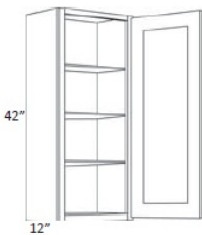

42" High Single Door - Wall Cabinets

Cortland Pearl

W0942	Wall - 9"W x 42"H x 12"D - 1 Door - 3 Shelves	$294.14
W1242	Wall - 12"W x 42"H x 12"D - 1 Door - 3 Shelves	$321.99
W1542	Wall - 15"W x 42"H x 12"D - 1 Door - 3 Shelves	$353.92
W1842	Wall - 18"W x 42"H x 12"D - 1 Door - 3 Shelves	$392.64
W2142	Wall - 21"W x 42"H x 12"D - 1 Door - 3 Shelves	$470.08