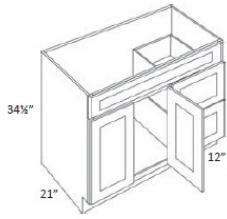

Double Door and Two Drawers Sink Base Vanity - Bathroom Vanities

Cortland Pearl

V3621D - Left	Vanity Sink Base - 36"W x 34-1/2"H x 21"D - 2 Doors - 2 Left Drawer	$736.38
V3621D - Righ	Vanity Sink Base - 36"W x 34-1/2"H x 21"D - 2 Doors - 2 Right Drawe	$736.38
V4221D - Left	Vanity Sink Base - 42"W x 34-1/2"H x 21"D - 2 Doors - 2 Left Drawer	$824.69
V4221D - Righ	Vanity Sink Base - 42"W x 34-1/2"H x 21"D - 2 Doors - 2 Right Drawe	$824.69