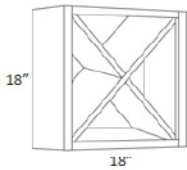

Wine Rack - Accessories

Cortland Pearl

WR3018	Wine Rack - 30"W x 18"H x 12"D	\$349.84
--------	--------------------------------	----------

Wine Cube - Accessories

Cortland Pearl

WCX1818	Wine Cube - 18"W x 18"H x 12"D	\$211.94
---------	--------------------------------	----------