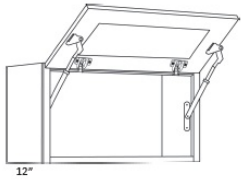

Horizontal Wall - Wall Cabinets

Cortland Pearl

3012-HD	Wall Horizontal - 30"W x 12"H x 12"D (Can be cut for glass)	\$430.68
3015-HD	Wall Horizontal - 30"W x 15"H x 12"D (Can be cut for glass)	\$440.19
3018-HD	Wall Horizontal - 30"W x 18"H x 12"D (Can be cut for glass)	\$444.95
3024-HD	Wall Horizontal - 30"W x 24"H x 12"D - 1 Shelf (Can be cut for glass)	\$549.56
3612-HD	Wall Horizontal - 36"W x 12"H x 12"D (Can be cut for glass)	\$470.76
3615-HD	Wall Horizontal - 36"W x 15"H x 12"D (Can be cut for glass)	\$499.97
3618-HD	Wall Horizontal - 36"W x 18"H x 12"D (Can be cut for glass)	\$512.20
3624-HD	Wall Horizontal - 36"W x 24"H x 12"D - 1 Shelf (Can be cut for glass)	\$604.59