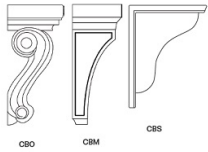

Corbels - Panels and Fillers

Cortland Pearl

CBM-13	Corbel - 4-3/4"W x 13"H x 6"D	$301.61
CBM-6	Corbel - 3"W x 6"H x 3-5/8"D	$224.85
CBM-9	Corbel - 4-3/4"W x 9"H x 3-5/8"D	$253.38
CBO-13	Corbel - 4-3/4"W x 13"H x 6"D	$301.61
CBO-6	Corbel - 3"W x 6"H x 3-5/8"D	$224.85
CBO-9	Corbel - 4-3/4"W x 9"H x 3-5/8"D	$253.38
CBS-10	Corbel - 3"W x 10"H x 8"D	$81.51