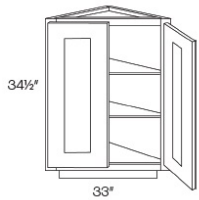

Base End Cabinet - Base Cabinets

Cortland Pearl

BEC24	Base End Angle Cabinet - 24"W x 34-1/2"H x 24"D - 2 Doors (18"W eac	\$491.14
-------	---	----------

Base End Straight Cabinet - Base Cabinets

Cortland Pearl