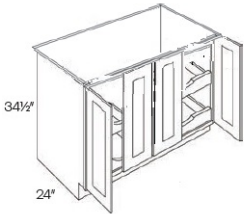

Four Full Height Door Base with 4 POS - Base Cabinets

Cortland Pearl

B48-POS4-FH	Full Height Door Base - 48"W x 34-1/2"H x 24"D - 4 Doors - 4 Pull O	$2018.39