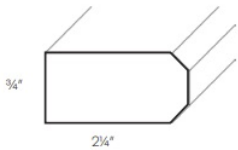

Trim Beaded Molding - Moldings

Cortland Pearl

TBMS	Trim Beaded Molding Flat - 96"W x 3/4"H x 2-1/4"D	$76.08