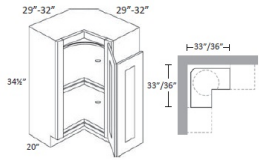

Easy Reach Base Corner Cabinet - Base Cabinets

Cortland Pearl

BSQC33L	Easy Reach Corner Base Cabinet (w/o lazy susan) - 29"W x 34-1/2"H x	\$999.27
BSQC33R	Easy Reach Corner Base Cabinet (w/o lazy susan) - 29"W x 34-1/2"H x	\$999.27
BSQC36L	Easy Reach Corner Base Cabinet (w/o lazy susan) - 32"W x 34-1/2"H x	\$999.27
BSQC36R	Easy Reach Corner Base Cabinet (w/o lazy susan) - 32"W x 34-1/2"H x	\$999.27

Easy Reach (with Lazy Susan) Corner Base Cabinet - Base Cabinets

Cortland Pearl

CAR33L	Easy Reach Corner Base Cabinet (with lazy susan) - 29"W x 34-1/2"H	\$1292.74
CAR33R	Easy Reach Corner Base Cabinet (with lazy susan) - 29"W x 34-1/2"H	\$1292.74
CAR36L	Easy Reach Corner Base Cabinet (with lazy susan) - 32"W x 34-1/2"H	\$1292.74
CAR36R	Easy Reach Corner Base Cabinet (with lazy susan) - 32"W x 34-1/2"H	\$1292.74