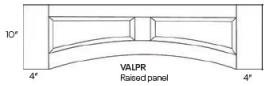

Standard Raised Valance - Moldings

Cortland Pearl

VALPR-36	Standard Raised Valance - 36"W x 10"H x 3/4"D (Trimmable By 2" O	$139.93
VALPR-42	Standard Raised Valance - 42"W x 10"H x 3/4"D (Trimmable By	$155.56
VALPR-48	Standard Raised Valance - 48"W x 10"H x 3/4"D (Trimmable By	$176.62
VALPR-60	Standard Raised Valance - 60"W x 10"H x 3/4"D (Trimmable By	$207.87