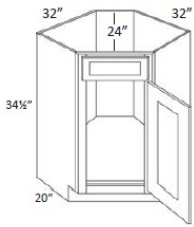

Corner Sink Base Cabinet - Base Cabinets

Cortland Pearl

CSB36	Corner Sink Base Cabinet - 32"W x 34-1/2"H x 24"D - 1 Door (Require	$971.42