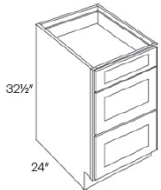

Drawer Pack Base - Base Cabinets

Cortland Pearl

DB12	Drawer Pack- 12"W x 32-1/2"H x 24"D - 3 Drawers	$629.72
DB15	Drawer Pack- 15"W x 32-1/2"H x 24"D - 3 Drawers	$655.54
DB18	Drawer Pack- 18"W x 32-1/2"H x 24"D - 3 Drawers	$672.52
DB21	Drawer Pack- 21"W x 32-1/2"H x 24"D - 3 Drawers	$694.94
DB24	Drawer Pack- 24"W x 32-1/2"H x 24"D - 3 Drawers	$718.04
DB27	Drawer Pack- 27"W x 32-1/2"H x 24"D - 3 Drawers	$752.68
DB30	Drawer Pack- 30"W x 32-1/2"H x 24"D - 3 Drawers	$773.74
DB33	Drawer Pack- 33"W x 32-1/2"H x 24"D - 3 Drawers	$811.78
DB36	Drawer Pack- 36"W x 32-1/2"H x 24"D - 3 Drawers	$844.39