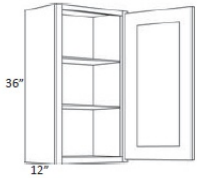

36" High Single Door - Wall Cabinets

Cortland Pearl

W0936	Wall - 9"W x 36"H x 12"D - 1 Door - 2 Shelves	$263.57
W1236	Wall - 12"W x 36"H x 12"D - 1 Door - 2 Shelves	$291.42
W1536	Wall - 15"W x 36"H x 12"D - 1 Door - 2 Shelves	$317.92
W1836	Wall - 18"W x 36"H x 12"D - 1 Door - 2 Shelves	$353.24
W2136	Wall - 21"W x 36"H x 12"D - 1 Door - 2 Shelves	$423.89