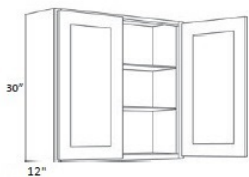

30" High Double Door - Wall Cabinets **Cortland Pearl**

W2430	Wall - 24"W x 30"H x 12"D - 2 Doors - 2 Shelves (Butt Doors)	$378.38
W2730	Wall - 27"W x 30"H x 12"D - 2 Doors - 2 Shelves (Butt Doors)	$417.78
W3030	Wall - 30"W x 30"H x 12"D - 2 Doors - 2 Shelves (Butt Doors)	$427.97
W3330	Wall - 33"W x 30"H x 12"D - 2 Doors - 2 Shelves (Butt Doors)	$466.69
W3630	Wall - 36"W x 30"H x 12"D - 2 Doors - 2 Shelves (Butt Doors)	$495.22
W3930	Wall - 39"W x 30"H x 12"D - 2 Doors - 2 Shelves (Butt Doors)	$535.30
W4230	Wall - 42"W x 30"H x 12"D - 2 Doors - 2 Shelves (Butt Doors)	$576.74
W4830	Wall - 48"W x 30"H x 12"D - 4 Doors - 2 Shelves (Butt Doors)	$649.42