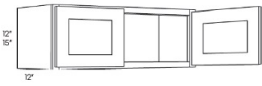

12"-15" High Wall - Wall Cabinets

Cortland Pearl

W2415	Wall - 24"W x 15"H x 12"D - 2 Doors - NO SHELF (Can be cut for glas	$269.69
W3012	Wall - 30"W x 12"H x 12"D - 2 Doors - NO SHELF (Can be cut for glas	$267.65
W3015	Wall - 30"W x 15"H x 12"D - 2 Doors - NO SHELF (Can be cut for glas	$277.84
W3312	Wall - 33"W x 12"H x 12"D - 2 Doors - NO SHELF (Can be cut for glas	$283.27
W3315	Wall - 33"W x 15"H x 12"D - 2 Doors - NO SHELF (Can be cut for glas	$293.46
W3612	Wall - 36"W x 12"H x 12"D - 2 Doors - NO SHELF (Can be cut for glas	$308.41
W3615	Wall - 36"W x 15"H x 12"D - 2 Doors - NO SHELF (Can be cut for glas	$337.62