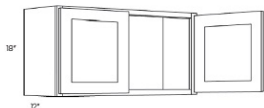

12"-15" High Wall - Wall Cabinets

Cortland Pearl

W2415	Wall - 24"W x 15"H x 12"D - 2 Doors - NO SHELF (Can be cut for glas	\$269.69
W3012	Wall - 30"W x 12"H x 12"D - 2 Doors - NO SHELF (Can be cut for glas	\$267.65
W3015	Wall - 30"W x 15"H x 12"D - 2 Doors - NO SHELF (Can be cut for glas	\$277.84
W3312	Wall - 33"W x 12"H x 12"D - 2 Doors - NO SHELF (Can be cut for glas	\$283.27
W3315	Wall - 33"W x 15"H x 12"D - 2 Doors - NO SHELF (Can be cut for glas	\$293.46
W3612	Wall - 36"W x 12"H x 12"D - 2 Doors - NO SHELF (Can be cut for glas	\$308.41
W3615	Wall - 36"W x 15"H x 12"D - 2 Doors - NO SHELF (Can be cut for glas	\$337.62

18" High Wall - Wall Cabinets

Cortland Pearl

W2118	Wall - 21"W x 18"H x 12"D - 1 Door - NO SHELF (Can be cut for glass)	\$255.42
W2418	Wall - 24"W x 18"H x 12"D - 2 Doors - NO SHELF (Can be cut for glass)	\$281.91
W3018	Wall - 30"W x 18"H x 12"D - 2 Doors - NO SHELF (Can be cut for glass)	\$296.18
W3318	Wall - 33"W x 18"H x 12"D - 2 Doors - NO SHELF (Can be cut for glass)	\$305.69
W3618	Wall - 36"W x 18"H x 12"D - 2 Doors - NO SHELF (Can be cut for glass)	\$349.84