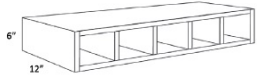

Wine Cubby - Accessories

Cortland Pearl

WC30	Wine Cubby - 30"W x 6"H x 12"D (Finished interior)	$160.31
WC36	Wine Cubby - 36"W x 6"H x 12"D (Finished interior)	$165.75