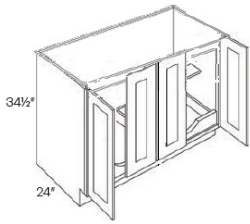

Double Full Height Door Base with 1 POS - Base Cabinets

Cortland Pearl

B24-POS1-FH	Full Height Door Base - 24"W x 34-1/2"H x 24"D - 2 Doors - 1 Pull O	\$905.66
B27-POS1-FH	Full Height Door Base - 27"W x 34-1/2"H x 24"D - 2 Doors - 1 Pull O	\$973.32
B30-POS1-FH	Full Height Door Base - 30"W x 34-1/2"H x 24"D - 2 Doors - 1 Pull O	\$1076.04
B33-POS1-FH	Full Height Door Base - 33"W x 34-1/2"H x 24"D - 2 Doors - 1 Pull O	\$1133.92
B36-POS1-FH	Full Height Door Base - 36"W x 34-1/2"H x 24"D - 2 Doors - 1 Pull O	\$1186.09
B42-POS1-FH	Full Height Door Base - 42"W x 34-1/2"H x 24"D - 2 Doors - 1 Pull O	\$1398.85

Double Full Height Door Base with 2 POS - Base Cabinets

Cortland Pearl

B24-POS2-FH	Full Height Door Base - 24"W x 34-1/2"H x 24"D - 2 Doors - 2 Pull O	\$1103.75
B27-POS2-FH	Full Height Door Base - 27"W x 34-1/2"H x 24"D - 2 Doors - 2 Pull O	\$1179.57
B30-POS2-FH	Full Height Door Base - 30"W x 34-1/2"H x 24"D - 2 Doors - 2 Pull O	\$1292.06
B33-POS2-FH	Full Height Door Base - 33"W x 34-1/2"H x 24"D - 2 Doors - 2 Pull O	\$1358.91
B36-POS2-FH	Full Height Door Base - 36"W x 34-1/2"H x 24"D - 2 Doors - 2 Pull O	\$1426.57
B42-POS4-FH	Full Height Door Base - 42"W x 34-1/2"H x 24"D - 2 Doors - 4 Pull O	\$1826.82

Four Full Height Door Base with 2 POS - Base Cabinets

Cortland Pearl

B48-POS2-FH	Full Height Door Base - 48"W x 34-1/2"H x 24"D - 4 Doors - 2 Pull O	\$1547.21
-------------	---	-----------

Four Full Height Door Base with 4 POS - Base Cabinets