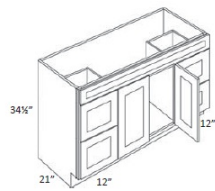

Double Door and Four Drawer Sink Base Vanity - Bathroom Vanities

Cortland Pearl

V4821DD	Vanity Sink Base - 48"W x 34-1/2"H x 21"D - 2 Doors - 2 Right Drawe	$854.58