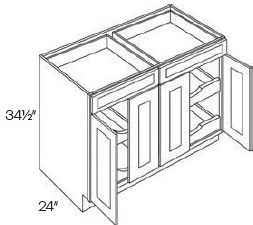

Double Door with Drawer(s) Base with 2 POS - Base Cabinets

Cortland Pearl

B24-POS2	Base - 24"W x 34-1/2"H x 24"D - 2 Doors - 1 Drawer - 2 Pull Out She	\$919.79
B27-POS2	Base - 27"W x 34-1/2"H x 24"D - 2 Doors - 1 Drawer - 2 Pull Out She	\$982.97
B30-POS2	Base - 30"W x 34-1/2"H x 24"D - 2 Doors - 2 Drawers - 2 Pull Out Sh	\$1076.72
B33-POS2	Base - 33"W x 34-1/2"H x 24"D - 2 Doors - 2 Drawers - 2 Pull Out Sh	\$1132.42
B36-POS2	Base - 36"W x 34-1/2"H x 24"D - 2 Doors - 2 Drawers - 2 Pull Out Sh	\$1188.81
B42-POS4	Base - 42"W x 34-1/2"H x 24"D - 2 Doors - 2 Drawers - 4 Pull Out Sh	\$1522.35

Four Door with Drawer(s) Base with 2 POS - Base Cabinets

Cortland Pearl

B48-POS2	Base - 48"W x 34-1/2"H x 24"D - 4 Doors - 2 Drawers - 2 Pull Out Sh	\$1289.34
----------	---	-----------

Four Door with Drawer(s) Base with 4 POS - Base Cabinets

Cortland Pearl

B48-POS4	Base - 48"W x 34-1/2"H x 24"D - 4 Doors - 2 Drawers - 4 Pull Out Sh	\$1681.99
----------	---	-----------

Single Full Height Door Base - Base Cabinets

Cortland Pearl

B09-FH	Full Height Door Base - 9"W x 34-1/2"H x 24"D - 1 Door (Ball bearing)	\$423.08
B12-FH	Full Height Door Base - 12"W x 34-1/2"H x 24"D - 1 Door (Ball bearing)	\$476.88
B15-FH	Full Height Door Base - 15"W x 34-1/2"H x 24"D - 1 Door (Ball bearing)	\$497.26
B18-FH	Full Height Door Base - 18"W x 34-1/2"H x 24"D - 1 Door (Ball bearing)	\$523.34
B21-FH	Full Height Door Base - 21"W x 34-1/2"H x 24"D - 1 Door (Ball bearing)	\$587.74

Single Full Height Door Base with 1 POS - Base Cabinets

Cortland Pearl

B12-POS1-FH	Full Height Door Base - 12"W x 34-1/2"H x 24"D - 1 Door - 1 Pull Ou	\$696.16
B15-POS1-FH	Full Height Door Base - 15"W x 34-1/2"H x 24"D - 1 Door - 1 Pull Ou	\$723.06
B18-POS1-FH	Full Height Door Base - 18"W x 34-1/2"H x 24"D - 1 Door - 1 Pull Ou	\$765.45
B21-POS1-FH	Full Height Door Base - 21"W x 34-1/2"H x 24"D - 1 Door - 1 Pull Ou	\$838.82