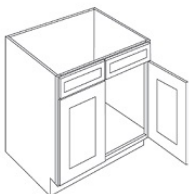

Four Full Height Door Base with 2 POS - Base Cabinets

Cortland Pearl

B48-POS2-FH	Full Height Door Base - 48"W x 34-1/2"H x 24"D - 4 Doors - 2 Pull O	\$1547.21
-------------	---	-----------

Four Full Height Door Base with 4 POS - Base Cabinets

Cortland Pearl

B48-POS4-FH	Full Height Door Base - 48"W x 34-1/2"H x 24"D - 4 Doors - 4 Pull O	\$2018.39
-------------	---	-----------

Single Drawer Double Door Sink Base - Base Cabinets

Cortland Pearl

SB24	Sink Base - 24"W x 34-1/2"H x 24"D - 2 Doors 1 Header	\$485.71
SB27	Sink Base - 27"W x 34-1/2"H x 24"D - 2 Doors 1 Header	\$525.11

Double Drawer Double Door Sink Base - Base Cabinets

Cortland Pearl

SB30	Sink Base - 30"W x 34-1/2"H x 24"D - 2 Doors 2 Headers	\$555.68
SB33	Sink Base - 33"W x 34-1/2"H x 24"D - 2 Doors 2 Headers	\$593.72
SB36	Sink Base - 36"W x 34-1/2"H x 24"D - 2 Doors 2 Headers	\$600.51
SB39	Sink Base - 39"W x 34-1/2"H x 24"D - 2 Doors 2 Headers	\$639.91
SB42	Sink Base - 42"W x 34-1/2"H x 24"D - 2 Doors 2 Headers	\$655.54
SB48	Sink Base - 48"W x 34-1/2"H x 24"D - 4 Doors 2 Headers	\$733.66

Tilt-Out Tray - Base Cabinets

Cortland Pearl

TOT	Tilt Out Tray - 11-1/4"W (One unit should be ordered for S	\$150.12
-----	--	----------

Double Door Farm Sink Base Cabinet - Base Cabinets

Cortland Pearl

SB30-FS	Farm Sink Base - 30"W x 34-1/2"H x 24"D -2 Doors (18"H each) (Max t	\$589.64
SB33-FS	Farm Sink Base - 33"W x 34-1/2"H x 24"D -2 Doors (18"H each) (Max t	\$627.69
SB36-FS	Farm Sink Base - 36"W x 34-1/2"H x 24"D -2 Doors (18"H each) (Max t	\$634.48