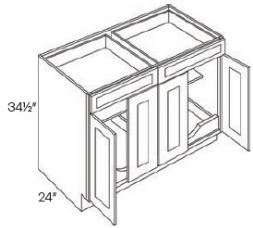

Double Door with Drawer(s) Base with 1 POS - Base Cabinets

Cortland Pearl

B24-POS1	Base - 24"W x 34-1/2"H x 24"D - 2 Doors - 1 Drawer - 1 Pull Out She	\$754.72
B27-POS1	Base - 27"W x 34-1/2"H x 24"D - 2 Doors - 1 Drawer - 1 Pull Out She	\$811.10
B30-POS1	Base - 30"W x 34-1/2"H x 24"D - 2 Doors - 2 Drawers - 1 Pull Out Sh	\$896.70
B33-POS1	Base - 33"W x 34-1/2"H x 24"D - 2 Doors - 2 Drawers - 1 Pull Out Sh	\$944.93
B36-POS1	Base - 36"W x 34-1/2"H x 24"D - 2 Doors - 2 Drawers - 1 Pull Out Sh	\$988.41
B42-POS1	Base - 42"W x 34-1/2"H x 24"D - 2 Doors - 2 Drawers - 1 Pull Out Sh	\$1165.71

Double Door with Drawer(s) Base with 2 POS - Base Cabinets

Cortland Pearl

B24-POS2	Base - 24"W x 34-1/2"H x 24"D - 2 Doors - 1 Drawer - 2 Pull Out She	\$919.79
B27-POS2	Base - 27"W x 34-1/2"H x 24"D - 2 Doors - 1 Drawer - 2 Pull Out She	\$982.97
B30-POS2	Base - 30"W x 34-1/2"H x 24"D - 2 Doors - 2 Drawers - 2 Pull Out Sh	\$1076.72
B33-POS2	Base - 33"W x 34-1/2"H x 24"D - 2 Doors - 2 Drawers - 2 Pull Out Sh	\$1132.42
B36-POS2	Base - 36"W x 34-1/2"H x 24"D - 2 Doors - 2 Drawers - 2 Pull Out Sh	\$1188.81
B42-POS4	Base - 42"W x 34-1/2"H x 24"D - 2 Doors - 2 Drawers - 4 Pull Out Sh	\$1522.35

Four Door with Drawer(s) Base with 2 POS - Base Cabinets

Cortland Pearl

B48-POS2	Base - 48"W x 34-1/2"H x 24"D - 4 Doors - 2 Drawers - 2 Pull Out Sh	\$1289.34
----------	---	-----------

Four Door with Drawer(s) Base with 4 POS - Base Cabinets