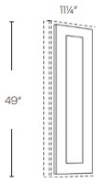

Tall Decorative End - Panels and Fillers

Cortland Pearl

WDE1250	Tall Decorative End - 11-1/4"W x 50"H (Requires qty 2	$225.53