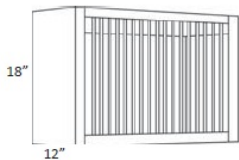

OC30	Organizer Cubby - 30"W x 6"H x 12"D (Finished interior)	\$151.48
OC36	Organizer Cubby - 36"W x 6"H x 12"D (Finished interior)	\$174.58

Stem Glass Holder - Accessories

Cortland Pearl

SGH30	Stem Glass Holder - 30"W x 1-1/2"H x 12"D (Finished interior)	\$112.76
-------	---	----------

Plate Rack - Accessories

Cortland Pearl

PR3018	Plate Rack - 30"W x 18"H x 12"D	\$349.84
--------	---------------------------------	----------

Floating Shelf (Wood) - Accessories

Cortland Pearl

F-SHELF-24	Floating Shelf (Stained or Painted to match the finish) - 24"W (Sup	\$285.31
F-SHELF-30	Floating Shelf (Stained or Painted to match the finish) - 30"W (Sup	\$339.66
F-SHELF-36	Floating Shelf (Stained or Painted to match the finish) - 36"W (Sup	\$394.00
F-SHELF-42	Floating Shelf (Stained or Painted to match the finish) - 42"W (Sup	\$448.35