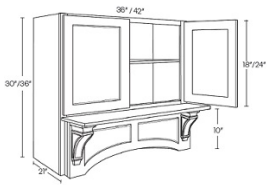

Wood Hood Arched - Accessories

Cortland Pearl

WHACC3630X21	Wood Hood Arched - 36"W x 30"H x 21"D - 2 Doors (18"H each) (Inside	$2563.07
WHACC3636X21	Wood Hood Arched - 36"W x 36"H x 21"D - 2 Doors (24"H each) (Inside	$2766.87
WHACC4230X21	Wood Hood Arched - 42"W x 30"H x 21"D - 2 Doors (18"H each) (Inside	$2640.51
WHACC4236X21	Wood Hood Arched - 42"W x 36"H x 21"D - 2 Doors (24"H each) (Inside	$2844.31

Touch Up Kit - Accessories

Cortland Pearl

TUP	Touch Up Kit	$52.98