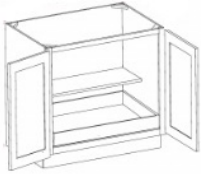

Single Full Height Door Base with 2 POS - Base Cabinets

Cortland Pearl

B12-POS2-FH	Full Height Door Base - 12"W x 34-1/2"H x 24"D - 1 Door - 2 Pull Ou	\$840.45
B15-POS2-FH	Full Height Door Base - 15"W x 34-1/2"H x 24"D - 1 Door - 2 Pull Ou	\$874.69
B18-POS2-FH	Full Height Door Base - 18"W x 34-1/2"H x 24"D - 1 Door - 2 Pull Ou	\$932.57
B21-POS2-FH	Full Height Door Base - 21"W x 34-1/2"H x 24"D - 1 Door - 2 Pull Ou	\$1014.90

Double Full Height Door Base - Base Cabinets

Cortland Pearl

B24-FH	Full Height Door Base - 24"W x 34-1/2"H x 24"D - 2 Doors (Ball bear	\$632.58
B27-FH	Full Height Door Base - 27"W x 34-1/2"H x 24"D - 2 Doors (Ball bear	\$692.09
B30-FH	Full Height Door Base - 30"W x 34-1/2"H x 24"D - 2 Doors (Ball bear	\$785.83
B33-FH	Full Height Door Base - 33"W x 34-1/2"H x 24"D - 2 Doors (Ball bear	\$834.74
B36-FH	Full Height Door Base - 36"W x 34-1/2"H x 24"D - 2 Doors (Ball bear	\$870.61
B39-FH	Full Height Door Base - 39"W x 34-1/2"H x 24"D - 2 Doors (Ball bear	\$920.34
B42-FH	Full Height Door Base - 42"W x 34-1/2"H x 24"D - 2 Doors (Ball bear	\$972.51
B48-FH	Full Height Door Base - 48"W x 34-1/2"H x 24"D - 4 Doors (Ball bear	\$1076.85

Double Full Height Door Base with 1 POS - Base Cabinets

Cortland Pearl

B24-POS1-FH	Full Height Door Base - 24"W x 34-1/2"H x 24"D - 2 Doors - 1 Pull O	\$905.66
B27-POS1-FH	Full Height Door Base - 27"W x 34-1/2"H x 24"D - 2 Doors - 1 Pull O	\$973.32
B30-POS1-FH	Full Height Door Base - 30"W x 34-1/2"H x 24"D - 2 Doors - 1 Pull O	\$1076.04
B33-POS1-FH	Full Height Door Base - 33"W x 34-1/2"H x 24"D - 2 Doors - 1 Pull O	\$1133.92
B36-POS1-FH	Full Height Door Base - 36"W x 34-1/2"H x 24"D - 2 Doors - 1 Pull O	\$1186.09
B42-POS1-FH	Full Height Door Base - 42"W x 34-1/2"H x 24"D - 2 Doors - 1 Pull O	\$1398.85