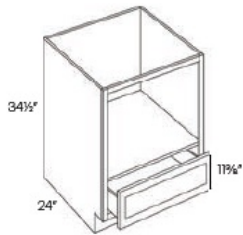

Base End Cabinet - Base Cabinets

Cortland Pearl

BEC24	Base End Angle Cabinet - 24"W x 34-1/2"H x 24"D - 2 Doors (18"W eac	\$491.14
-------	---	----------

Base End Straight Cabinet - Base Cabinets

Cortland Pearl

BECS24	Base End Straight Cabinet - 33"W x 34-1/2"H x 24"D - 2 Doors - 2 Sh	\$491.14
--------	---	----------

Microwave Base Cabinet - Base Cabinets

Cortland Pearl

MCB24	Microwave Base Cabinet - 24"W x 34-1/2"H x 24"D -1 Bottom Drawer (1	\$718.04
MCB30	Microwave Base Cabinet - 30"W x 34-1/2"H x 24"D -1 Bottom Drawer (1	\$773.74