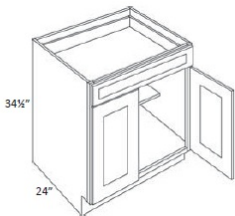

Single Door Base with 1 POS - Base Cabinets

Cortland Pearl

B12-POS1	Base - 12"W x 34-1/2"H x 24"D - 1 Door - 1 Drawer - 1 Pull Out Shel	\$580.13
B15-POS1	Base - 15"W x 34-1/2"H x 24"D - 1 Door - 1 Drawer - 1 Pull Out Shel	\$602.55
B18-POS1	Base - 18"W x 34-1/2"H x 24"D - 1 Door - 1 Drawer - 1 Pull Out Shel	\$637.88
B21-POS1	Base - 21"W x 34-1/2"H x 24"D - 1 Door - 1 Drawer - 1 Pull Out Shel	\$699.02

Single Door Base with 2 POS - Base Cabinets

Cortland Pearl

B12-POS2	Base - 12"W x 34-1/2"H x 24"D - 1 Door - 1 Drawer - 2 Pull Out Shel	\$700.37
B15-POS2	Base - 15"W x 34-1/2"H x 24"D - 1 Door - 1 Drawer - 2 Pull Out Shel	\$728.91
B18-POS2	Base - 18"W x 34-1/2"H x 24"D - 1 Door - 1 Drawer - 2 Pull Out Shel	\$777.14
B21-POS2	Base - 21"W x 34-1/2"H x 24"D - 1 Door - 1 Drawer - 2 Pull Out Shel	\$845.75

Double Door with Drawer(s) Base - Base Cabinets

Cortland Pearl

B24	Base - 24"W x 34-1/2"H x 24"D - 2 Doors - 1 Drawer (Ball bearing gl	\$527.15
B27	Base - 27"W x 34-1/2"H x 24"D - 2 Doors - 1 Drawer (Ball bearing gl	\$576.74
B30	Base - 30"W x 34-1/2"H x 24"D - 2 Doors - 2 Drawers (Ball bearing g	\$654.86
B33	Base - 33"W x 34-1/2"H x 24"D - 2 Doors - 2 Drawers (Ball bearing g	\$695.62
B36	Base - 36"W x 34-1/2"H x 24"D - 2 Doors - 2 Drawers (Ball bearing g	\$725.51
B39	Base - 39"W x 34-1/2"H x 24"D - 2 Doors - 2 Drawers (Ball bearing g	\$766.95
B42	Base - 42"W x 34-1/2"H x 24"D - 2 Doors - 2 Drawers (Ball bearing g	\$810.42
B48	Base - 48"W x 34-1/2"H x 24"D - 4 Doors - 2 Drawers (Ball bearing g	\$897.38