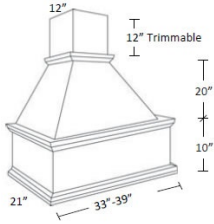

Straight Wood Hood - Accessories

Cortland Pearl

WHP30/33	Straight Wood Hood - 30"W (From side panel to side panel) /33"W (Fr	$2292.70
WHP36/39	Straight Wood Hood - 36"W (From side panel to side panel) /39"W (Fr	$2462.53