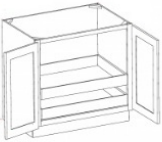

Double Full Height Door Base with 1 POS - Base Cabinets

Cortland Pearl

B24-POS1-FH	Full Height Door Base - 24"W x 34-1/2"H x 24"D - 2 Doors - 1 Pull O	\$905.66
B27-POS1-FH	Full Height Door Base - 27"W x 34-1/2"H x 24"D - 2 Doors - 1 Pull O	\$973.32
B30-POS1-FH	Full Height Door Base - 30"W x 34-1/2"H x 24"D - 2 Doors - 1 Pull O	\$1076.04
B33-POS1-FH	Full Height Door Base - 33"W x 34-1/2"H x 24"D - 2 Doors - 1 Pull O	\$1133.92
B36-POS1-FH	Full Height Door Base - 36"W x 34-1/2"H x 24"D - 2 Doors - 1 Pull O	\$1186.09
B42-POS1-FH	Full Height Door Base - 42"W x 34-1/2"H x 24"D - 2 Doors - 1 Pull O	\$1398.85

Double Full Height Door Base with 2 POS - Base Cabinets

Cortland Pearl

B24-POS2-FH	Full Height Door Base - 24"W x 34-1/2"H x 24"D - 2 Doors - 2 Pull O	\$1103.75
B27-POS2-FH	Full Height Door Base - 27"W x 34-1/2"H x 24"D - 2 Doors - 2 Pull O	\$1179.57
B30-POS2-FH	Full Height Door Base - 30"W x 34-1/2"H x 24"D - 2 Doors - 2 Pull O	\$1292.06
B33-POS2-FH	Full Height Door Base - 33"W x 34-1/2"H x 24"D - 2 Doors - 2 Pull O	\$1358.91
B36-POS2-FH	Full Height Door Base - 36"W x 34-1/2"H x 24"D - 2 Doors - 2 Pull O	\$1426.57
B42-POS4-FH	Full Height Door Base - 42"W x 34-1/2"H x 24"D - 2 Doors - 4 Pull O	\$1826.82