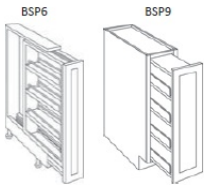

Base Spice Cabinet - Accessories

Cortland Pearl

BSP6	Base Spice Pull-Out - 6"W x 34-1/2"H x 24"D (Must be installed betw	$330.14
BSP9	Base Spice Pull-Out - 9"W x 34-1/2"H x 24"D	$672.52