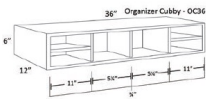

Wine Cubby - Accessories

Cortland Pearl

WC30	Wine Cubby - 30"W x 6"H x 12"D (Finished interior)	\$160.31
WC36	Wine Cubby - 36"W x 6"H x 12"D (Finished interior)	\$165.75

Organizer Cubby - Accessories

Cortland Pearl