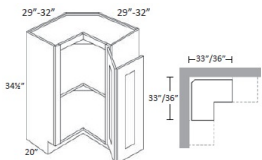

Cortland Pearl

CSB36	Corner Sink Base Cabinet - 32"W x 34-1/2"H x 24"D - 1 Door (Require	\$971.42
-------	---	----------

Drawer Pack Base - Base Cabinets

Cortland Pearl

DB12	Drawer Pack- 12"W x 32-1/2"H x 24"D - 3 Drawers	\$629.72
DB15	Drawer Pack- 15"W x 32-1/2"H x 24"D - 3 Drawers	\$655.54
DB18	Drawer Pack- 18"W x 32-1/2"H x 24"D - 3 Drawers	\$672.52
DB21	Drawer Pack- 21"W x 32-1/2"H x 24"D - 3 Drawers	\$694.94
DB24	Drawer Pack- 24"W x 32-1/2"H x 24"D - 3 Drawers	\$718.04
DB27	Drawer Pack- 27"W x 32-1/2"H x 24"D - 3 Drawers	\$752.68
DB30	Drawer Pack- 30"W x 32-1/2"H x 24"D - 3 Drawers	\$773.74
DB33	Drawer Pack- 33"W x 32-1/2"H x 24"D - 3 Drawers	\$811.78
DB36	Drawer Pack- 36"W x 32-1/2"H x 24"D - 3 Drawers	\$844.39

Easy Reach Base Corner Cabinet - Base Cabinets

Cortland Pearl

BSQC33L	Easy Reach Corner Base Cabinet (w/o lazy susan) - 29"W x 34-1/2"H x	\$999.27
BSQC33R	Easy Reach Corner Base Cabinet (w/o lazy susan) - 29"W x 34-1/2"H x	\$999.27
BSQC36L	Easy Reach Corner Base Cabinet (w/o lazy susan) - 32"W x 34-1/2"H x	\$999.27
BSQC36R	Easy Reach Corner Base Cabinet (w/o lazy susan) - 32"W x 34-1/2"H x	\$999.27