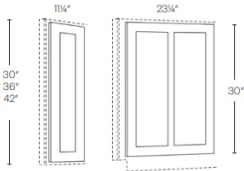

Wall/Base Decorative End - Panels and Fillers

Cortland Pearl

BDE24	Base Decorative End- 23-1/4"W x 30"H (Use finished skin to flush wi	$262.89
WDE1230	Wall Decorative End- 11-1/4"W x 30"H (Use finished skin to flush wi	$108.69
WDE1236	Wall Decorative End- 11-1/4"W x 36"H (Use finished skin to flush wi	$155.56
WDE1242	Wall Decorative End- 11-1/4"W x 42"H (Use finished skin to flush wi	$182.73