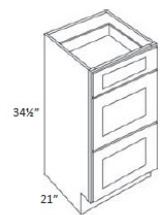

Vanity Drawer Base Cabinets - Bathroom Vanities

Cortland Pearl

VDB12	Vanity Drawer Base - 12"W x 34-1/2"H x 21"D - 3 Drawers	$554.32
VDB15	Vanity Drawer Base - 15"W x 34-1/2"H x 21"D - 3 Drawers	$592.36
VDB18	Vanity Drawer Base - 18"W x 34-1/2"H x 21"D - 3 Drawers	$605.95