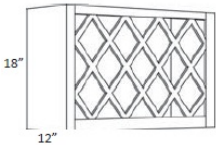

Wine Rack - Accessories

Cortland Pearl

WR3018	Wine Rack - 30"W x 18"H x 12"D	$349.84