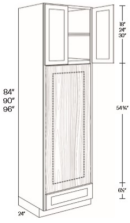

Double Oven Cabinet - Tall Cabinets

Cortland Pearl

OVD3084	Double Oven Cabinet - 30"W x 84"H x 24"D - 2 Top Doors (18"H) - 1 B	$1501.29
OVD3090	Double Oven Cabinet - 30"W x 90"H x 24"D - 2 Top Doors (24"H) - 1 B	$1595.04
OVD3096	Double Oven Cabinet - 30"W x 96"H x 24"D - 2 Top Doors (30"H) - 1 B	$1686.75
OVD3384	Double Oven Cabinet - 33"W x 84"H x 24"D - 2 Top Doors (18"H) - 1 B	$1561.07
OVD3390	Double Oven Cabinet - 33"W x 90"H x 24"D - 2 Top Doors (24"H) - 1 B	$1658.22
OVD3396	Double Oven Cabinet - 33"W x 96"H x 24"D - 2 Top Doors (30"H) - 1 B	$1754.00