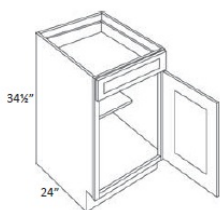

Wall End Shelf - Wall Cabinets

Cortland Pearl

WS30	Wall End Shelf - 6"W x 30"H x 12"D - 2 Fixed Shelves (Reversible)	\$130.42
WS36	Wall End Shelf - 6"W x 36"H x 12"D - 2 Fixed Shelves (Reversible)	\$152.84
WS42	Wall End Shelf - 6"W x 42"H x 12"D - 3 Fixed Shelves (Reversible)	\$173.22

Single Door Base - Base Cabinets

Cortland Pearl

B09	Base - 9"W x 34-1/2"H x 24"D - 1 Door - 1 Drawer (Ball bearing g	\$352.56
B12	Base - 12"W x 34-1/2"H x 24"D - 1 Door - 1 Drawer (Ball bearing gli	\$397.40
B15	Base - 15"W x 34-1/2"H x 24"D - 1 Door - 1 Drawer (Ball bearing gli	\$414.38
B18	Base - 18"W x 34-1/2"H x 24"D - 1 Door - 1 Drawer (Ball bearing gli	\$436.12
B21	Base - 21"W x 34-1/2"H x 24"D - 1 Door - 1 Drawer (Ball bearing gli	\$489.78