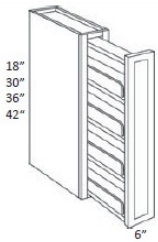

Wall Spice Cabinet - Accessories

Cortland Pearl

WSP18	Wall Spice Cabinet - 6"W x 18"H x 12"D	$191.56
WSP30	Wall Spice Cabinet - 6"W x 30"H x 12"D	$281.23
WSP36	Wall Spice Cabinet - 6"W x 36"H x 12"D	$327.43
WSP42	Wall Spice Cabinet - 6"W x 42"H x 12"D	$345.77