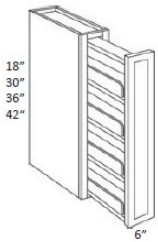

Wall Spice Cabinet - Accessories

Cortland Slate

WSP18	Wall Spice Cabinet - 6"W x 18"H x 12"D	$191.56
WSP30	Wall Spice Cabinet - 6"W x 30"H x 12"D	$281.23
WSP36	Wall Spice Cabinet - 6"W x 36"H x 12"D	$327.43
WSP42	Wall Spice Cabinet - 6"W x 42"H x 12"D	$345.77