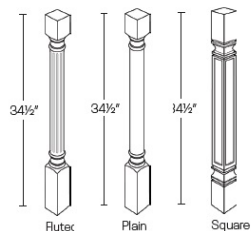

Posts - Panels and Fillers

Cortland Slate

Post-F	Decor leg - Fluted - 3"W x 34-1/2"H x 3"D	$203.79
Post-P	Decor leg - Plain - 3"W x 34-1/2"H x 3"D	$203.79
Post-S	Decor leg - Square - 3"W x 34-1/2"H x 3"D	$203.79