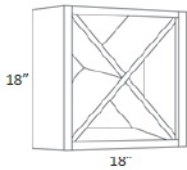

Wine Rack - Accessories

Cortland Slate

WR3018	Wine Rack - 30"W x 18"H x 12"D	\$349.84
--------	--------------------------------	----------

Wine Cube - Accessories

Cortland Slate

WCX1818	Wine Cube - 18"W x 18"H x 12"D	\$211.94
---------	--------------------------------	----------

Wine Cubby - Accessories

Cortland Slate

WC30	Wine Cubby - 30"W x 6"H x 12"D (Finished interior)	\$160.31
WC36	Wine Cubby - 36"W x 6"H x 12"D (Finished interior)	\$165.75

Organizer Cubby - Accessories

Cortland Slate