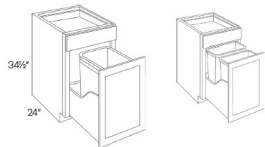

Waste Basket Base Cabinet - Accessories

Cortland Slate

BWBK 15-1	Waste Basket Base - (Includes cabinet) 15"W x 34-1/2"H x 24"D - Sin	$673.20
BWBK 18-2	Waste Basket Base - (Includes cabinet) 18"W x 34-1/2"H x 24"D - Dou	$713.28