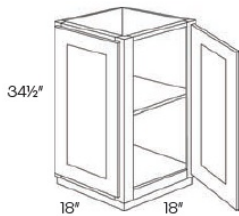

Easy Reach (with Lazy Susan) Corner Base Cabinet - Base Cabinets

Cortland Slate

CAR33L	Easy Reach Corner Base Cabinet (with lazy susan) - 29"W x 34-1/2"H	\$1292.74
CAR33R	Easy Reach Corner Base Cabinet (with lazy susan) - 29"W x 34-1/2"H	\$1292.74
CAR36L	Easy Reach Corner Base Cabinet (with lazy susan) - 32"W x 34-1/2"H	\$1292.74
CAR36R	Easy Reach Corner Base Cabinet (with lazy susan) - 32"W x 34-1/2"H	\$1292.74

Blind Base Cabinet - Base Cabinets

Cortland Slate

BLB36/39	Blind Base Cabinet - 27"W x 32-1/2"H x 24"D - 1 Door (B9) - 1 Dr	\$688.15
BLB39/42	Blind Base Cabinet - 33"W x 32-1/2"H x 24"D - 1 Door (B12) - 1 D	\$707.17
BLB42/45	Blind Base Cabinet - 39"W x 32-1/2"H x 24"D - 1 Door (B15) - 1 D	\$756.76
BLB45/48	Blind Base Cabinet - 45"W x 32-1/2"H x 24"D - 1 Door (B18) - 1 D	\$823.33

Base End Cabinet - Base Cabinets

Cortland Slate

BEC24	Base End Angle Cabinet - 24"W x 34-1/2"H x 24"D - 2 Doors (18"W eac	\$491.14
-------	---	----------

Base End Straight Cabinet - Base Cabinets

Cortland Slate