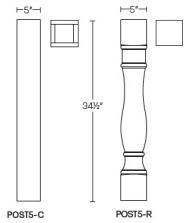

Large Posts - Panels and Fillers

Cortland Slate

POST5-C	Decor leg (Large) - 5"W x 34-1/2"H x 5"D	$286.67
POST5-R	Decor leg (Large) - 5"W x 34-1/2"H x 5"D	$320.63