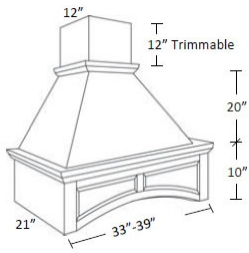

Arched Wood Hood - Accessories

Cortland Slate

WHA30/33	Arched Wood Hood - 30"W (From side panel to side panel) /33"W (From	$2292.70
WHA36/39	Arched Wood Hood - 36"W (From side panel to side panel) /39"W (From	$2462.53