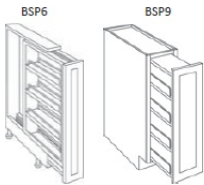

Base Spice Cabinet - Accessories

Cortland Slate

BSP6	Base Spice Pull-Out - 6"W x 34-1/2"H x 24"D (Must be installed betw	$330.14
BSP9	Base Spice Pull-Out - 9"W x 34-1/2"H x 24"D	$672.52