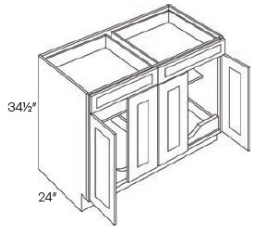

Double Door with Drawer(s) Base with 1 POS - Base Cabinets

Cortland Slate

B24-POS1	Base - 24"W x 34-1/2"H x 24"D - 2 Doors - 1 Drawer - 1 Pull Out She	\$754.72
B27-POS1	Base - 27"W x 34-1/2"H x 24"D - 2 Doors - 1 Drawer - 1 Pull Out She	\$811.10
B30-POS1	Base - 30"W x 34-1/2"H x 24"D - 2 Doors - 2 Drawers - 1 Pull Out Sh	\$896.70
B33-POS1	Base - 33"W x 34-1/2"H x 24"D - 2 Doors - 2 Drawers - 1 Pull Out Sh	\$944.93
B36-POS1	Base - 36"W x 34-1/2"H x 24"D - 2 Doors - 2 Drawers - 1 Pull Out Sh	\$988.41
B42-POS1	Base - 42"W x 34-1/2"H x 24"D - 2 Doors - 2 Drawers - 1 Pull Out Sh	\$1165.71

Double Door with Drawer(s) Base with 2 POS - Base Cabinets

Cortland Slate

B24-POS2	Base - 24"W x 34-1/2"H x 24"D - 2 Doors - 1 Drawer - 2 Pull Out She	\$919.79
B27-POS2	Base - 27"W x 34-1/2"H x 24"D - 2 Doors - 1 Drawer - 2 Pull Out She	\$982.97
B30-POS2	Base - 30"W x 34-1/2"H x 24"D - 2 Doors - 2 Drawers - 2 Pull Out Sh	\$1076.72
B33-POS2	Base - 33"W x 34-1/2"H x 24"D - 2 Doors - 2 Drawers - 2 Pull Out Sh	\$1132.42
B36-POS2	Base - 36"W x 34-1/2"H x 24"D - 2 Doors - 2 Drawers - 2 Pull Out Sh	\$1188.81
B42-POS4	Base - 42"W x 34-1/2"H x 24"D - 2 Doors - 2 Drawers - 4 Pull Out Sh	\$1522.35

Four Door with Drawer(s) Base with 2 POS - Base Cabinets

Cortland Slate

B48-POS2	Base - 48"W x 34-1/2"H x 24"D - 4 Doors - 2 Drawers - 2 Pull Out Sh	\$1289.34
----------	---	-----------

Four Door with Drawer(s) Base with 4 POS - Base Cabinets