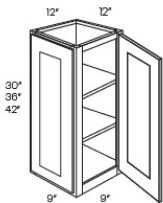

Wall End Cabinet with Doors - Wall Cabinets

Cortland Slate

WECD1230	Wall End Cabinet - 12"W x 30"H x 12"D - 2 Doors - 2 Shelves	$317.24
WECD1236	Wall End Cabinet - 12"W x 36"H x 12"D - 2 Doors - 2 Shelves	$355.28
WECD1242	Wall End Cabinet - 12"W x 42"H x 12"D - 2 Doors - 3 Shelves	$396.04