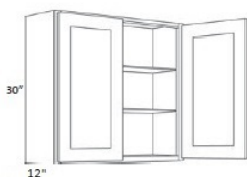

30" High Double Door - Wall Cabinets **Cortland Slate**

W2430	Wall - 24"W x 30"H x 12"D - 2 Doors - 2 Shelves (Butt Doors)	$378.38
W2730	Wall - 27"W x 30"H x 12"D - 2 Doors - 2 Shelves (Butt Doors)	$417.78
W3030	Wall - 30"W x 30"H x 12"D - 2 Doors - 2 Shelves (Butt Doors)	$427.97
W3330	Wall - 33"W x 30"H x 12"D - 2 Doors - 2 Shelves (Butt Doors)	$466.69
W3630	Wall - 36"W x 30"H x 12"D - 2 Doors - 2 Shelves (Butt Doors)	$495.22
W3930	Wall - 39"W x 30"H x 12"D - 2 Doors - 2 Shelves (Butt Doors)	$535.30
W4230	Wall - 42"W x 30"H x 12"D - 2 Doors - 2 Shelves (Butt Doors)	$576.74
W4830	Wall - 48"W x 30"H x 12"D - 4 Doors - 2 Shelves (Butt Doors)	$649.42