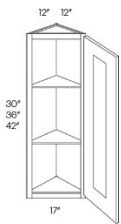

Wall Blind Corner - Wall Cabinets

Cortland Slate

BLW27/3030	Wall Blind Corner - 27"W x 30"H x 12"D - 1 Door (12"W x 30"H) (Wall	\$538.70
BLW27/3036	Wall Blind Corner - 27"W x 36"H x 12"D - 1 Door (12"W x 36"H) (Wall	\$627.01
BLW27/3042	Wall Blind Corner - 27"W x 42"H x 12"D - 1 Door (12"W x 42"H) (Wall	\$698.34
BLW36/3930	Wall Blind Corner - 36"W x 30"H x 12"D - 1 Door (21"W x 30"H) (Wall	\$646.03
BLW36/3936	Wall Blind Corner - 36"W x 36"H x 12"D - 1 Door (21"W x 36"H) (Wall	\$745.21
BLW36/3942	Wall Blind Corner - 36"W x 42"H x 12"D - 1 Door (21"W x 42"H) (Wall	\$838.28
BLW39/4230	Wall Blind Corner - 39"W x 30"H x 12"D - 1 Door (24"W x 30"H) (Wall	\$705.13
BLW39/4236	Wall Blind Corner - 39"W x 36"H x 12"D - 1 Door (24"W x 36"H) (Wall	\$826.05
BLW39/4242	Wall Blind Corner - 39"W x 42"H x 12"D - 1 Door (24"W x 42"H) (Wall	\$917.08
BLW42/4530	Wall Blind Corner - 42"W x 30"H x 12"D - 1 Door (27"W x 30"H) (Wall	\$774.42

Wall Triangle End Cabinet - Wall Cabinets

Cortland Slate

WEC1230	Triangle End Cabinet - 12"W x 30"H x 12"D - 1 Door - 2 Shelves	\$253.38
WEC1236	Triangle End Cabinet - 12"W x 36"H x 12"D - 1 Door - 2 Shelves	\$283.27
WEC1242	Triangle End Cabinet - 12"W x 42"H x 12"D - 1 Door - 3 Shelves	\$317.24