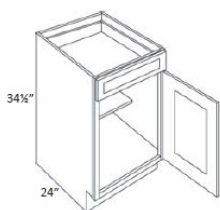

Wall End Shelf - Wall Cabinets

Cortland Slate

WS30	Wall End Shelf - 6"W x 30"H x 12"D - 2 Fixed Shelves (Reversible)	\$130.42
WS36	Wall End Shelf - 6"W x 36"H x 12"D - 2 Fixed Shelves (Reversible)	\$152.84
WS42	Wall End Shelf - 6"W x 42"H x 12"D - 3 Fixed Shelves (Reversible)	\$173.22

Single Door Base - Base Cabinets

Cortland Slate

B09	Base - 9"W x 34-1/2"H x 24"D - 1 Door - 1 Drawer (Ball bearing g	\$352.56
B12	Base - 12"W x 34-1/2"H x 24"D - 1 Door - 1 Drawer (Ball bearing gli	\$397.40
B15	Base - 15"W x 34-1/2"H x 24"D - 1 Door - 1 Drawer (Ball bearing gli	\$414.38
B18	Base - 18"W x 34-1/2"H x 24"D - 1 Door - 1 Drawer (Ball bearing gli	\$436.12
B21	Base - 21"W x 34-1/2"H x 24"D - 1 Door - 1 Drawer (Ball bearing gli	\$489.78

Single Door Base with 1 POS - Base Cabinets

Cortland Slate

B12-POS1	Base - 12"W x 34-1/2"H x 24"D - 1 Door - 1 Drawer - 1 Pull Out Shel	\$580.13
B15-POS1	Base - 15"W x 34-1/2"H x 24"D - 1 Door - 1 Drawer - 1 Pull Out Shel	\$602.55
B18-POS1	Base - 18"W x 34-1/2"H x 24"D - 1 Door - 1 Drawer - 1 Pull Out Shel	\$637.88
B21-POS1	Base - 21"W x 34-1/2"H x 24"D - 1 Door - 1 Drawer - 1 Pull Out Shel	\$699.02