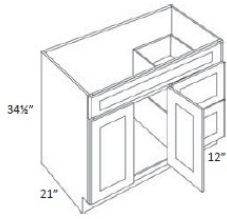

Double Door and Two Drawers Sink Base Vanity - Bathroom Vanities

Cortland Slate

V3621D - Left	Vanity Sink Base - 36"W x 34-1/2"H x 21"D - 2 Doors - 2 Left Drawer	$736.38
V3621D - Righ	Vanity Sink Base - 36"W x 34-1/2"H x 21"D - 2 Doors - 2 Right Drawe	$736.38
V4221D - Left	Vanity Sink Base - 42"W x 34-1/2"H x 21"D - 2 Doors - 2 Left Drawer	$824.69
V4221D - Righ	Vanity Sink Base - 42"W x 34-1/2"H x 21"D - 2 Doors - 2 Right Drawe	$824.69