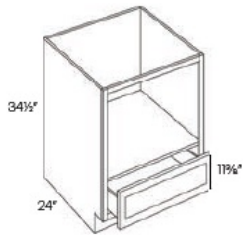

Base End Cabinet - Base Cabinets

Cortland Slate

BEC24	Base End Angle Cabinet - 24"W x 34-1/2"H x 24"D - 2 Doors (18"W eac	\$491.14
-------	---	----------

Base End Straight Cabinet - Base Cabinets

Cortland Slate

BECS24	Base End Straight Cabinet - 33"W x 34-1/2"H x 24"D - 2 Doors - 2 Sh	\$491.14
--------	---	----------

Microwave Base Cabinet - Base Cabinets

Cortland Slate

MCB24	Microwave Base Cabinet - 24"W x 34-1/2"H x 24"D -1 Bottom Drawer (1	\$718.04
MCB30	Microwave Base Cabinet - 30"W x 34-1/2"H x 24"D -1 Bottom Drawer (1	\$773.74