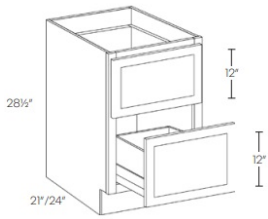

File Drawer Cabinet - Bathroom Vanities

Cortland Slate

DDC18-21	File Drawer Cabinet - 18"W x 28-1/2"H x 21"D - 2 Drawers (12"H each)	$605.95
DDC18-24	File Drawer Cabinet - 18"W x 28-1/2"H x 24"D - 2 Drawers (12"H each)	$672.52