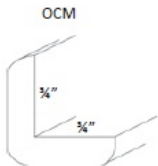

Outside Corner Molding - Moldings

Cortland Slate

OCM

Outside Corner Molding - 96"W x 3/4"H x 3/4"D

$62.49