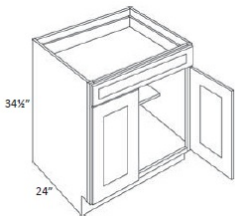

Single Door Base with 1 POS - Base Cabinets

Cortland Slate

B12-POS1	Base - 12"W x 34-1/2"H x 24"D - 1 Door - 1 Drawer - 1 Pull Out Shel	\$580.13
B15-POS1	Base - 15"W x 34-1/2"H x 24"D - 1 Door - 1 Drawer - 1 Pull Out Shel	\$602.55
B18-POS1	Base - 18"W x 34-1/2"H x 24"D - 1 Door - 1 Drawer - 1 Pull Out Shel	\$637.88
B21-POS1	Base - 21"W x 34-1/2"H x 24"D - 1 Door - 1 Drawer - 1 Pull Out Shel	\$699.02

Single Door Base with 2 POS - Base Cabinets

Cortland Slate

B12-POS2	Base - 12"W x 34-1/2"H x 24"D - 1 Door - 1 Drawer - 2 Pull Out Shel	\$700.37
B15-POS2	Base - 15"W x 34-1/2"H x 24"D - 1 Door - 1 Drawer - 2 Pull Out Shel	\$728.91
B18-POS2	Base - 18"W x 34-1/2"H x 24"D - 1 Door - 1 Drawer - 2 Pull Out Shel	\$777.14
B21-POS2	Base - 21"W x 34-1/2"H x 24"D - 1 Door - 1 Drawer - 2 Pull Out Shel	\$845.75

Double Door with Drawer(s) Base - Base Cabinets

Cortland Slate

B24	Base - 24"W x 34-1/2"H x 24"D - 2 Doors - 1 Drawer (Ball bearing gl	\$527.15
B27	Base - 27"W x 34-1/2"H x 24"D - 2 Doors - 1 Drawer (Ball bearing gl	\$576.74
B30	Base - 30"W x 34-1/2"H x 24"D - 2 Doors - 2 Drawers (Ball bearing g	\$654.86
B33	Base - 33"W x 34-1/2"H x 24"D - 2 Doors - 2 Drawers (Ball bearing g	\$695.62
B36	Base - 36"W x 34-1/2"H x 24"D - 2 Doors - 2 Drawers (Ball bearing g	\$725.51
B39	Base - 39"W x 34-1/2"H x 24"D - 2 Doors - 2 Drawers (Ball bearing g	\$766.95
B42	Base - 42"W x 34-1/2"H x 24"D - 2 Doors - 2 Drawers (Ball bearing g	\$810.42
B48	Base - 48"W x 34-1/2"H x 24"D - 4 Doors - 2 Drawers (Ball bearing g	\$897.38