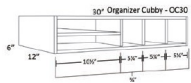

Wine Cubby - Accessories

Cortland Slate

WC30	Wine Cubby - 30"W x 6"H x 12"D (Finished interior)	\$160.31
WC36	Wine Cubby - 36"W x 6"H x 12"D (Finished interior)	\$165.75

Organizer Cubby - Accessories

Cortland Slate