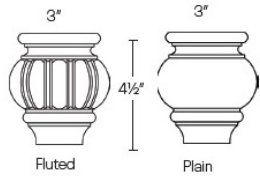

Large Posts - Panels and Fillers

Cortland Slate

POST5-C	Decor leg (Large) - 5"W x 34-1/2"H x 5"D	\$286.67
POST5-R	Decor leg (Large) - 5"W x 34-1/2"H x 5"D	\$320.63

Bun Feet - Panels and Fillers

Cortland Slate