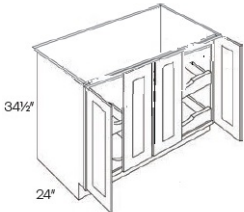

Double Full Height Door Base with 1 POS - Base Cabinets

Cortland Slate

B24-POS1-FH	Full Height Door Base - 24"W x 34-1/2"H x 24"D - 2 Doors - 1 Pull O	\$905.66
B27-POS1-FH	Full Height Door Base - 27"W x 34-1/2"H x 24"D - 2 Doors - 1 Pull O	\$973.32
B30-POS1-FH	Full Height Door Base - 30"W x 34-1/2"H x 24"D - 2 Doors - 1 Pull O	\$1076.04
B33-POS1-FH	Full Height Door Base - 33"W x 34-1/2"H x 24"D - 2 Doors - 1 Pull O	\$1133.92
B36-POS1-FH	Full Height Door Base - 36"W x 34-1/2"H x 24"D - 2 Doors - 1 Pull O	\$1186.09
B42-POS1-FH	Full Height Door Base - 42"W x 34-1/2"H x 24"D - 2 Doors - 1 Pull O	\$1398.85

Double Full Height Door Base with 2 POS - Base Cabinets

Cortland Slate

B24-POS2-FH	Full Height Door Base - 24"W x 34-1/2"H x 24"D - 2 Doors - 2 Pull O	\$1103.75
B27-POS2-FH	Full Height Door Base - 27"W x 34-1/2"H x 24"D - 2 Doors - 2 Pull O	\$1179.57
B30-POS2-FH	Full Height Door Base - 30"W x 34-1/2"H x 24"D - 2 Doors - 2 Pull O	\$1292.06
B33-POS2-FH	Full Height Door Base - 33"W x 34-1/2"H x 24"D - 2 Doors - 2 Pull O	\$1358.91
B36-POS2-FH	Full Height Door Base - 36"W x 34-1/2"H x 24"D - 2 Doors - 2 Pull O	\$1426.57
B42-POS4-FH	Full Height Door Base - 42"W x 34-1/2"H x 24"D - 2 Doors - 4 Pull O	\$1826.82

Four Full Height Door Base with 2 POS - Base Cabinets

Cortland Slate

B48-POS2-FH	Full Height Door Base - 48"W x 34-1/2"H x 24"D - 4 Doors - 2 Pull O	\$1547.21
-------------	---	-----------

Four Full Height Door Base with 4 POS - Base Cabinets

Cortland Slate

B48-POS4-FH	Full Height Door Base - 48"W x 34-1/2"H x 24"D - 4 Doors - 4 Pull O	\$2018.39
-------------	---	-----------

Single Drawer Double Door Sink Base - Base Cabinets

Cortland Slate

SB24	Sink Base - 24"W x 34-1/2"H x 24"D - 2 Doors 1 Header	\$485.71
SB27	Sink Base - 27"W x 34-1/2"H x 24"D - 2 Doors 1 Header	\$525.11