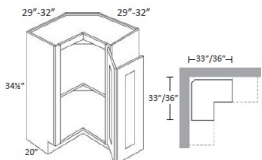

Cortland Slate

CSB36	Corner Sink Base Cabinet - 32"W x 34-1/2"H x 24"D - 1 Door (Require	\$971.42
-------	---	----------

Drawer Pack Base - Base Cabinets

Cortland Slate

DB12	Drawer Pack- 12"W x 32-1/2"H x 24"D - 3 Drawers	\$629.72
DB15	Drawer Pack- 15"W x 32-1/2"H x 24"D - 3 Drawers	\$655.54
DB18	Drawer Pack- 18"W x 32-1/2"H x 24"D - 3 Drawers	\$672.52
DB21	Drawer Pack- 21"W x 32-1/2"H x 24"D - 3 Drawers	\$694.94
DB24	Drawer Pack- 24"W x 32-1/2"H x 24"D - 3 Drawers	\$718.04
DB27	Drawer Pack- 27"W x 32-1/2"H x 24"D - 3 Drawers	\$752.68
DB30	Drawer Pack- 30"W x 32-1/2"H x 24"D - 3 Drawers	\$773.74
DB33	Drawer Pack- 33"W x 32-1/2"H x 24"D - 3 Drawers	\$811.78
DB36	Drawer Pack- 36"W x 32-1/2"H x 24"D - 3 Drawers	\$844.39

Easy Reach Base Corner Cabinet - Base Cabinets

Cortland Slate

BSQC33L	Easy Reach Corner Base Cabinet (w/o lazy susan) - 29"W x 34-1/2"H x	\$999.27
BSQC33R	Easy Reach Corner Base Cabinet (w/o lazy susan) - 29"W x 34-1/2"H x	\$999.27
BSQC36L	Easy Reach Corner Base Cabinet (w/o lazy susan) - 32"W x 34-1/2"H x	\$999.27
BSQC36R	Easy Reach Corner Base Cabinet (w/o lazy susan) - 32"W x 34-1/2"H x	\$999.27