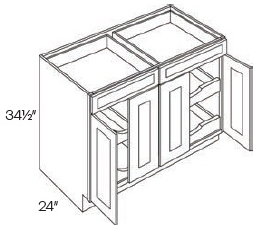

Double Door with Drawer(s) Base with 2 POS - Base Cabinets

Cortland Slate

B24-POS2	Base - 24"W x 34-1/2"H x 24"D - 2 Doors - 1 Drawer - 2 Pull Out She	\$919.79
B27-POS2	Base - 27"W x 34-1/2"H x 24"D - 2 Doors - 1 Drawer - 2 Pull Out She	\$982.97
B30-POS2	Base - 30"W x 34-1/2"H x 24"D - 2 Doors - 2 Drawers - 2 Pull Out Sh	\$1076.72
B33-POS2	Base - 33"W x 34-1/2"H x 24"D - 2 Doors - 2 Drawers - 2 Pull Out Sh	\$1132.42
B36-POS2	Base - 36"W x 34-1/2"H x 24"D - 2 Doors - 2 Drawers - 2 Pull Out Sh	\$1188.81
B42-POS4	Base - 42"W x 34-1/2"H x 24"D - 2 Doors - 2 Drawers - 4 Pull Out Sh	\$1522.35

Four Door with Drawer(s) Base with 2 POS - Base Cabinets

Cortland Slate

B48-POS2	Base - 48"W x 34-1/2"H x 24"D - 4 Doors - 2 Drawers - 2 Pull Out Sh	\$1289.34
----------	---	-----------

Four Door with Drawer(s) Base with 4 POS - Base Cabinets

Cortland Slate

B48-POS4	Base - 48"W x 34-1/2"H x 24"D - 4 Doors - 2 Drawers - 4 Pull Out Sh	\$1681.99
----------	---	-----------

Single Full Height Door Base - Base Cabinets

Cortland Slate

B09-FH	Full Height Door Base - 9"W x 34-1/2"H x 24"D - 1 Door (Ball beari	\$423.08
B12-FH	Full Height Door Base - 12"W x 34-1/2"H x 24"D - 1 Door (Ball beari	\$476.88
B15-FH	Full Height Door Base - 15"W x 34-1/2"H x 24"D - 1 Door (Ball beari	\$497.26
B18-FH	Full Height Door Base - 18"W x 34-1/2"H x 24"D - 1 Door (Ball beari	\$523.34
B21-FH	Full Height Door Base - 21"W x 34-1/2"H x 24"D - 1 Door (Ball beari	\$587.74

Single Full Height Door Base with 1 POS - Base Cabinets

Cortland Slate

B12-POS1-FH	Full Height Door Base - 12"W x 34-1/2"H x 24"D - 1 Door - 1 Pull Ou	\$696.16
B15-POS1-FH	Full Height Door Base - 15"W x 34-1/2"H x 24"D - 1 Door - 1 Pull Ou	\$723.06
B18-POS1-FH	Full Height Door Base - 18"W x 34-1/2"H x 24"D - 1 Door - 1 Pull Ou	\$765.45
B21-POS1-FH	Full Height Door Base - 21"W x 34-1/2"H x 24"D - 1 Door - 1 Pull Ou	\$838.82