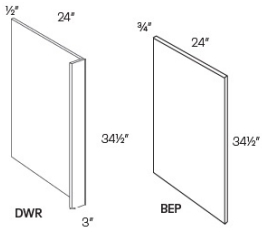

Tall Fillers - Panels and Fillers

Cortland Slate

F396	Tall Filler - 3"W x 96"H x 3/4"D (Fillers finished on all 4 sides)	$93.74
F696	Tall Filler - 6"W x 96"H x 3/4"D (Fillers finished on all 4 sides)	$156.24

Dishwasher Return Panel - Panels and Fillers

Cortland Slate

BEP	Base End Panel - 24"W x 34-1/2"H x 3/4"D (No Return)	$139.93
DWR3	Dishwasher Panel - 24"W x 34-1/2"H x 1/2"D (3" Return - SOLID)	$160.31