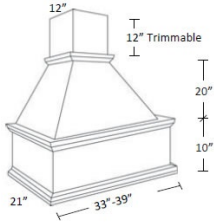

Straight Wood Hood - Accessories

Cortland Slate

WHP30/33	Straight Wood Hood - 30"W (From side panel to side panel) /33"W (Fr	$2292.70
WHP36/39	Straight Wood Hood - 36"W (From side panel to side panel) /39"W (Fr	$2462.53