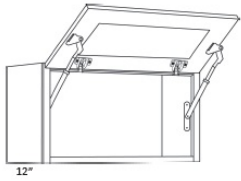

Horizontal Wall - Wall Cabinets

Cortland Slate

3012-HD	Wall Horizontal - 30"W x 12"H x 12"D (Can be cut for glass)	\$430.68
3015-HD	Wall Horizontal - 30"W x 15"H x 12"D (Can be cut for glass)	\$440.19
3018-HD	Wall Horizontal - 30"W x 18"H x 12"D (Can be cut for glass)	\$444.95
3024-HD	Wall Horizontal - 30"W x 24"H x 12"D - 1 Shelf (Can be cut for glass)	\$549.56
3612-HD	Wall Horizontal - 36"W x 12"H x 12"D (Can be cut for glass)	\$470.76
3615-HD	Wall Horizontal - 36"W x 15"H x 12"D (Can be cut for glass)	\$499.97
3618-HD	Wall Horizontal - 36"W x 18"H x 12"D (Can be cut for glass)	\$512.20
3624-HD	Wall Horizontal - 36"W x 24"H x 12"D - 1 Shelf (Can be cut for glass)	\$604.59