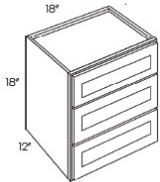

Straight Top of Counter Cabinet - Accessories

Cortland Slate

WD1818	Straight Top of Counter Cabinet - 18"W x 18"H x 12"D	$305.01