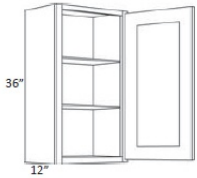

36" High Single Door - Wall Cabinets

Cortland Slate

W0936	Wall - 9"W x 36"H x 12"D - 1 Door - 2 Shelves	$263.57
W1236	Wall - 12"W x 36"H x 12"D - 1 Door - 2 Shelves	$291.42
W1536	Wall - 15"W x 36"H x 12"D - 1 Door - 2 Shelves	$317.92
W1836	Wall - 18"W x 36"H x 12"D - 1 Door - 2 Shelves	$353.24
W2136	Wall - 21"W x 36"H x 12"D - 1 Door - 2 Shelves	$423.89