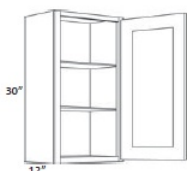

30" High Single Door - Wall Cabinets **Cortland Slate**

W0930	Wall - 9"W x 30"H x 12"D - 1 Door - 2 Shelves	$219.42
W1230	Wall - 12"W x 30"H x 12"D - 1 Door - 2 Shelves	$245.23
W1530	Wall - 15"W x 30"H x 12"D - 1 Door - 2 Shelves	$263.57
W1830	Wall - 18"W x 30"H x 12"D - 1 Door - 2 Shelves	$296.86
W2130	Wall - 21"W x 30"H x 12"D - 1 Door - 2 Shelves	$355.28