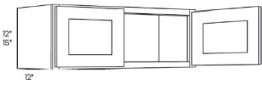

12"-15" High Wall - Wall Cabinets

Cortland Slate

W2415	Wall - 24"W x 15"H x 12"D - 2 Doors - NO SHELF (Can be cut for glas	$269.69
W3012	Wall - 30"W x 12"H x 12"D - 2 Doors - NO SHELF (Can be cut for glas	$267.65
W3015	Wall - 30"W x 15"H x 12"D - 2 Doors - NO SHELF (Can be cut for glas	$277.84
W3312	Wall - 33"W x 12"H x 12"D - 2 Doors - NO SHELF (Can be cut for glas	$283.27
W3315	Wall - 33"W x 15"H x 12"D - 2 Doors - NO SHELF (Can be cut for glas	$293.46
W3612	Wall - 36"W x 12"H x 12"D - 2 Doors - NO SHELF (Can be cut for glas	$308.41
W3615	Wall - 36"W x 15"H x 12"D - 2 Doors - NO SHELF (Can be cut for glas	$337.62