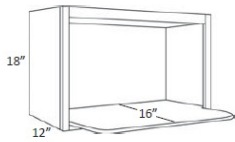

Microwave Unit - Accessories

Cortland Slate

MW3018	Microwave Cabinet - 30"W x 18"H x 12"D (Shelf is 16"D, Finished int	$298.90