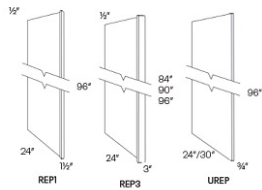

Refrigerator End Panel - Panels and Fillers

Cortland Slate

REP196	Refrigerator End Panel - 24"W x 96"H x 1/2"D (1-1/2" Return - SOLID)	$305.69
REP384	Refrigerator End Panel - 24"W x 84"H x 1/2"D (3" Return - SOLID)	$277.16
REP390	Refrigerator End Panel - 24"W x 90"H x 1/2"D (3" Return - SOLID)	$291.42
REP396	Refrigerator End Panel - 24"W x 96"H x 1/2"D (3" Return - SOLID)	$305.69
UREP24	Universal Refrigerator End Panel - 24"W x 96"H x 3/4"D	$212.62
UREP30	Universal Refrigerator End Panel - 30"W x 96"H x 3/4"D	$283.27