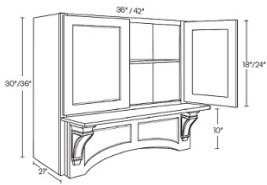

Wood Hood Arched - Accessories

Cortland Slate

WHACC3630X21	Wood Hood Arched - 36"W x 30"H x 21"D - 2 Doors (18"H each) (Inside	$2563.07
WHACC3636X21	Wood Hood Arched - 36"W x 36"H x 21"D - 2 Doors (24"H each) (Inside	$2766.87
WHACC4230X21	Wood Hood Arched - 42"W x 30"H x 21"D - 2 Doors (18"H each) (Inside	$2640.51
WHACC4236X21	Wood Hood Arched - 42"W x 36"H x 21"D - 2 Doors (24"H each) (Inside	$2844.31

Touch Up Kit - Accessories

Cortland Slate

TUP	Touch Up Kit	$52.98