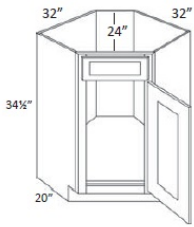

Tilt-Out Tray - Base Cabinets

Cortland Slate

TOT	Tilt Out Tray - 11-1/4"W (One unit should be ordered for S	\$150.12
-----	--	----------

Double Door Farm Sink Base Cabinet - Base Cabinets

Cortland Slate

SB30-FS	Farm Sink Base - 30"W x 34-1/2"H x 24"D -2 Doors (18"H each) (Max t	\$589.64
SB33-FS	Farm Sink Base - 33"W x 34-1/2"H x 24"D -2 Doors (18"H each) (Max t	\$627.69
SB36-FS	Farm Sink Base - 36"W x 34-1/2"H x 24"D -2 Doors (18"H each) (Max t	\$634.48

Cortland Slate

CSB36	Corner Sink Base Cabinet - 32"W x 34-1/2"H x 24"D - 1 Door (Require	\$971.42
-------	---	----------

Drawer Pack Base - Base Cabinets

Cortland Slate

DB12	Drawer Pack- 12"W x 32-1/2"H x 24"D - 3 Drawers	\$629.72
DB15	Drawer Pack- 15"W x 32-1/2"H x 24"D - 3 Drawers	\$655.54
DB18	Drawer Pack- 18"W x 32-1/2"H x 24"D - 3 Drawers	\$672.52
DB21	Drawer Pack- 21"W x 32-1/2"H x 24"D - 3 Drawers	\$694.94
DB24	Drawer Pack- 24"W x 32-1/2"H x 24"D - 3 Drawers	\$718.04
DB27	Drawer Pack- 27"W x 32-1/2"H x 24"D - 3 Drawers	\$752.68
DB30	Drawer Pack- 30"W x 32-1/2"H x 24"D - 3 Drawers	\$773.74
DB33	Drawer Pack- 33"W x 32-1/2"H x 24"D - 3 Drawers	\$811.78
DB36	Drawer Pack- 36"W x 32-1/2"H x 24"D - 3 Drawers	\$844.39