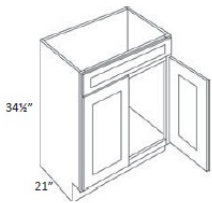

Double Door Sink Base Vanity - Bathroom Vanities

Cortland Slate

V2421	Vanity - 24"W x 34-1/2"H x 21"D - 2 Doors	$449.03
V3021	Vanity - 30"W x 34-1/2"H x 21"D - 2 Doors	$509.49
V3621	Vanity - 36"W x 34-1/2"H x 21"D - 2 Doors	$563.15