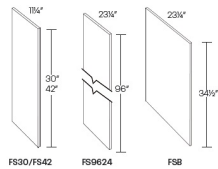

Tall Decorative End - Panels and Fillers

Cortland Slate

WDE1250	Tall Decorative End - 11-1/4"W x 50"H (Requires qty 2	\$225.53
---------	---	----------

Finished Skin - Panels and Fillers

Cortland Slate

FS30	Wall Skin - 11-1/4"W x 30"H x 1/4"T	\$62.49
FS42	Wall Skin - 11-1/4"W x 42"H x 1/4"T	\$86.95
FS9624	Tall Skin - 23-1/4"W x 96"H x 1/4"T	\$166.43
FSB	Base Skin - 23-1/4"W x 34-1/2"H x 1/4"T	\$81.51

Columns - Panels and Fillers

Cortland Slate

CLM-30X15	Column - 3"W x 30"H x 15"D (Trimable, Finished 3 sides)	\$134.50
CLM-36X15	Column - 3"W x 36"H x 15"D (Trimable, Finished 3 sides)	\$150.12
CLM-42X15	Column - 3"W x 42"H x 15"D (Trimable, Finished 3 sides)	\$166.43
CLM-B30	Column - 3"W x 34-1/2"H x 30"D (Trimable, Finished 3 sides)	\$265.61