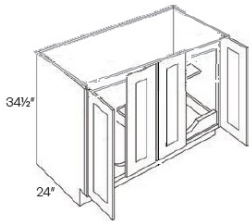

Double Full Height Door Base with 1 POS - Base Cabinets

Cortland Slate

B24-POS1-FH	Full Height Door Base - 24"W x 34-1/2"H x 24"D - 2 Doors - 1 Pull O	\$905.66
B27-POS1-FH	Full Height Door Base - 27"W x 34-1/2"H x 24"D - 2 Doors - 1 Pull O	\$973.32
B30-POS1-FH	Full Height Door Base - 30"W x 34-1/2"H x 24"D - 2 Doors - 1 Pull O	\$1076.04
B33-POS1-FH	Full Height Door Base - 33"W x 34-1/2"H x 24"D - 2 Doors - 1 Pull O	\$1133.92
B36-POS1-FH	Full Height Door Base - 36"W x 34-1/2"H x 24"D - 2 Doors - 1 Pull O	\$1186.09
B42-POS1-FH	Full Height Door Base - 42"W x 34-1/2"H x 24"D - 2 Doors - 1 Pull O	\$1398.85

Double Full Height Door Base with 2 POS - Base Cabinets

Cortland Slate

B24-POS2-FH	Full Height Door Base - 24"W x 34-1/2"H x 24"D - 2 Doors - 2 Pull O	\$1103.75
B27-POS2-FH	Full Height Door Base - 27"W x 34-1/2"H x 24"D - 2 Doors - 2 Pull O	\$1179.57
B30-POS2-FH	Full Height Door Base - 30"W x 34-1/2"H x 24"D - 2 Doors - 2 Pull O	\$1292.06
B33-POS2-FH	Full Height Door Base - 33"W x 34-1/2"H x 24"D - 2 Doors - 2 Pull O	\$1358.91
B36-POS2-FH	Full Height Door Base - 36"W x 34-1/2"H x 24"D - 2 Doors - 2 Pull O	\$1426.57
B42-POS4-FH	Full Height Door Base - 42"W x 34-1/2"H x 24"D - 2 Doors - 4 Pull O	\$1826.82

Four Full Height Door Base with 2 POS - Base Cabinets

Cortland Slate

B48-POS2-FH	Full Height Door Base - 48"W x 34-1/2"H x 24"D - 4 Doors - 2 Pull O	\$1547.21
-------------	---	-----------

Four Full Height Door Base with 4 POS - Base Cabinets