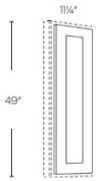

Tall Decorative End - Panels and Fillers

Cortland Slate

WDE1250	Tall Decorative End - 11-1/4"W x 50"H (Requires qty 2	$225.53