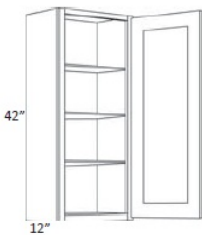

42" High Single Door - Wall Cabinets

Cortland Slate

W0942	Wall - 9"W x 42"H x 12"D - 1 Door - 3 Shelves	$294.14
W1242	Wall - 12"W x 42"H x 12"D - 1 Door - 3 Shelves	$321.99
W1542	Wall - 15"W x 42"H x 12"D - 1 Door - 3 Shelves	$353.92
W1842	Wall - 18"W x 42"H x 12"D - 1 Door - 3 Shelves	$392.64
W2142	Wall - 21"W x 42"H x 12"D - 1 Door - 3 Shelves	$470.08