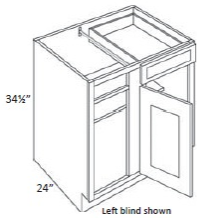

Blind Base Cabinet - Base Cabinets

Cortland Slate

BLB36/39	Blind Base Cabinet - 27"W x 32-1/2"H x 24"D - 1 Door (B9) - 1 Dr	$688.15
BLB39/42	Blind Base Cabinet - 33"W x 32-1/2"H x 24"D - 1 Door (B12) - 1 D	$707.17
BLB42/45	Blind Base Cabinet - 39"W x 32-1/2"H x 24"D - 1 Door (B15) - 1 D	$756.76
BLB45/48	Blind Base Cabinet - 45"W x 32-1/2"H x 24"D - 1 Door (B18) - 1 D	$823.33