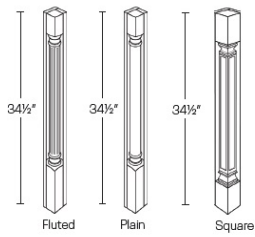

Corner Posts - Panels and Fillers

Cortland Slate

Post-F-CR	Corner Decor leg - Fluted - 3"W x 34-1/2"H x 3"D	$230.96
Post-P-CR	Corner Decor leg - Plain - 3"W x 34-1/2"H x 3"D	$230.96
Post-S-CR	Corner Decor leg - Square - 3"W x 34-1/2"H x 3"D	$230.96