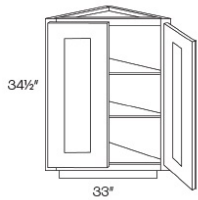

Base End Cabinet - Base Cabinets

Cortland Slate

BEC24	Base End Angle Cabinet - 24"W x 34-1/2"H x 24"D - 2 Doors (18"W eac	\$491.14
-------	---	----------

Base End Straight Cabinet - Base Cabinets

Cortland Slate