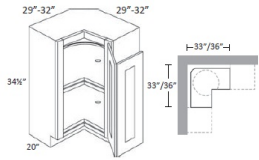

Easy Reach Base Corner Cabinet - Base Cabinets

Cortland Slate

BSQC33L	Easy Reach Corner Base Cabinet (w/o lazy susan) - 29"W x 34-1/2"H x	\$999.27
BSQC33R	Easy Reach Corner Base Cabinet (w/o lazy susan) - 29"W x 34-1/2"H x	\$999.27
BSQC36L	Easy Reach Corner Base Cabinet (w/o lazy susan) - 32"W x 34-1/2"H x	\$999.27
BSQC36R	Easy Reach Corner Base Cabinet (w/o lazy susan) - 32"W x 34-1/2"H x	\$999.27

Easy Reach (with Lazy Susan) Corner Base Cabinet - Base Cabinets

Cortland Slate

CAR33L	Easy Reach Corner Base Cabinet (with lazy susan) - 29"W x 34-1/2"H	\$1292.74
CAR33R	Easy Reach Corner Base Cabinet (with lazy susan) - 29"W x 34-1/2"H	\$1292.74
CAR36L	Easy Reach Corner Base Cabinet (with lazy susan) - 32"W x 34-1/2"H	\$1292.74
CAR36R	Easy Reach Corner Base Cabinet (with lazy susan) - 32"W x 34-1/2"H	\$1292.74