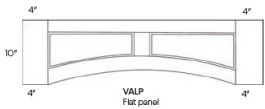

Arched Valances - Moldings

Cortland Slate

VALP-36	Arched Valance - 36"W x 10"H x 3/4"D (Trimable By 2" On Both Si	$139.93
VALP-42	Arched Valance - 42"W x 10"H x 3/4"D (Trimable By 2" On Bo	$155.56
VALP-48	Arched Valance - 48"W x 10"H x 3/4"D (Trimable By 2" On Bo	$176.62
VALP-60	Arched Valance - 60"W x 10"H x 3/4"D (Trimable By 2" On Bo	$207.87