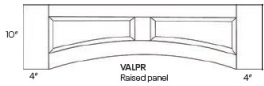

Standard Raised Valance - Moldings

Cortland Slate

VALPR-36	Standard Raised Valance - 36"W x 10"H x 3/4"D (Trimmable By 2" O	$139.93
VALPR-42	Standard Raised Valance - 42"W x 10"H x 3/4"D (Trimmable By	$155.56
VALPR-48	Standard Raised Valance - 48"W x 10"H x 3/4"D (Trimmable By	$176.62
VALPR-60	Standard Raised Valance - 60"W x 10"H x 3/4"D (Trimmable By	$207.87