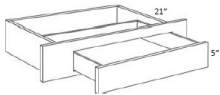

Vanity Desk Support - Bathroom Vanities

Cortland Slate

DS	Vanity Desk Support - 28-1/2"H x 24"D (2-1/2" Trimmable sides)	\$119.56
----	--	----------

Vanity Desk Drawer - Bathroom Vanities

Cortland Slate

DD30	Vanity Desk Drawer - 30"W x 5"H x 21"D (2-1/2" Trimmable sides)	\$187.49
------	---	----------