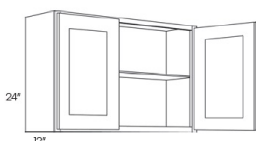

24" High - Wall Cabinets

Cortland Slate

W2424	Wall - 24"W x 24"H x 12"D - 2 Doors (Can be cut for glass)	$380.41
W2724	Wall - 27"W x 24"H x 12"D - 2 Doors (Can be cut for glass)	$382.45
W3024	Wall - 30"W x 24"H x 12"D - 2 Doors (Can be cut for glass)	$387.21
W3324	Wall - 33"W x 24"H x 12"D - 2 Doors (Can be cut for glass)	$411.66
W3624	Wall - 36"W x 24"H x 12"D - 2 Doors (Can be cut for glass)	$441.55
W4224	Wall - 42"W x 24"H x 12"D - 2 Doors (Can be cut for glass)	$497.94