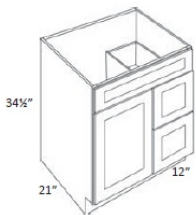

Single Door and Two Drawers Sink Base Vanity - Bathroom Vanities

Cortland Slate

V3021D - Left	Vanity Sink Base - 30"W x 34-1/2"H x 21"D - 1 Door - 2 Left Drawers	$718.04
V3021D - Righ	Vanity Sink Base - 30"W x 34-1/2"H x 21"D - 1 Door - 2 Right Drawer	$718.04