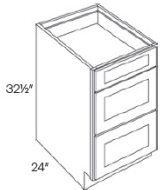

Tilt-Out Tray - Base Cabinets

Cortland Slate

TOT	Tilt Out Tray - 11-1/4"W (One unit should be ordered for S	\$150.12
-----	--	----------

Double Door Farm Sink Base Cabinet - Base Cabinets

Cortland Slate

SB30-FS	Farm Sink Base - 30"W x 34-1/2"H x 24"D -2 Doors (18"H each) (Max t	\$589.64
SB33-FS	Farm Sink Base - 33"W x 34-1/2"H x 24"D -2 Doors (18"H each) (Max t	\$627.69
SB36-FS	Farm Sink Base - 36"W x 34-1/2"H x 24"D -2 Doors (18"H each) (Max t	\$634.48

Cortland Slate

CSB36	Corner Sink Base Cabinet - 32"W x 34-1/2"H x 24"D - 1 Door (Require	\$971.42
-------	---	----------

Drawer Pack Base - Base Cabinets

Cortland Slate

DB12	Drawer Pack- 12"W x 32-1/2"H x 24"D - 3 Drawers	\$629.72
DB15	Drawer Pack- 15"W x 32-1/2"H x 24"D - 3 Drawers	\$655.54
DB18	Drawer Pack- 18"W x 32-1/2"H x 24"D - 3 Drawers	\$672.52
DB21	Drawer Pack- 21"W x 32-1/2"H x 24"D - 3 Drawers	\$694.94
DB24	Drawer Pack- 24"W x 32-1/2"H x 24"D - 3 Drawers	\$718.04
DB27	Drawer Pack- 27"W x 32-1/2"H x 24"D - 3 Drawers	\$752.68
DB30	Drawer Pack- 30"W x 32-1/2"H x 24"D - 3 Drawers	\$773.74
DB33	Drawer Pack- 33"W x 32-1/2"H x 24"D - 3 Drawers	\$811.78
DB36	Drawer Pack- 36"W x 32-1/2"H x 24"D - 3 Drawers	\$844.39