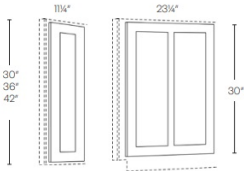

Wall/Base Decorative End - Panels and Fillers

Cortland Slate

BDE24	Base Decorative End- 23-1/4"W x 30"H (Use finished skin to flush wi	$262.89
WDE1230	Wall Decorative End- 11-1/4"W x 30"H (Use finished skin to flush wi	$108.69
WDE1236	Wall Decorative End- 11-1/4"W x 36"H (Use finished skin to flush wi	$155.56
WDE1242	Wall Decorative End- 11-1/4"W x 42"H (Use finished skin to flush wi	$182.73