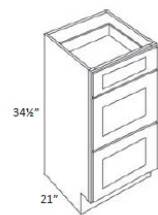

Vanity Drawer Base Cabinets - Bathroom Vanities

Cortland Slate

VDB12	Vanity Drawer Base - 12"W x 34-1/2"H x 21"D - 3 Drawers	$554.32
VDB15	Vanity Drawer Base - 15"W x 34-1/2"H x 21"D - 3 Drawers	$592.36
VDB18	Vanity Drawer Base - 18"W x 34-1/2"H x 21"D - 3 Drawers	$605.95