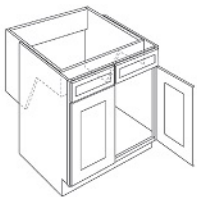

Tilt-Out Tray - Base Cabinets

Cortland Slate

TOT	Tilt Out Tray - 11-1/4"W (One unit should be ordered for S	\$150.12
-----	--	----------

Double Door Farm Sink Base Cabinet - Base Cabinets

Cortland Slate

SB30-FS	Farm Sink Base - 30"W x 34-1/2"H x 24"D -2 Doors (18"H each) (Max t	\$589.64
SB33-FS	Farm Sink Base - 33"W x 34-1/2"H x 24"D -2 Doors (18"H each) (Max t	\$627.69
SB36-FS	Farm Sink Base - 36"W x 34-1/2"H x 24"D -2 Doors (18"H each) (Max t	\$634.48

Double Door Handicap Removable Sink Base Cabinet - Base Cabinets

Cortland Slate

SB30-HR	Handicap Removable Sink Base - 30"W x 34-1/2"H x 24"D - 2 Doors	\$832.16
SB33-HR	Handicap Removable Sink Base - 33"W x 34-1/2"H x 24"D - 2 Doors	\$868.85
SB36-HR	Handicap Removable Sink Base - 36"W x 34-1/2"H x 24"D - 2 Doors	\$903.49