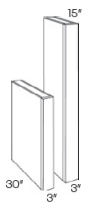

Columns - Panels and Fillers

Cortland Slate

CLM-30X15	Column - 3"W x 30"H x 15"D (Trimable, Finished 3 sides)	$134.50
CLM-36X15	Column - 3"W x 36"H x 15"D (Trimable, Finished 3 sides)	$150.12
CLM-42X15	Column - 3"W x 42"H x 15"D (Trimable, Finished 3 sides)	$166.43
CLM-B30	Column - 3"W x 34-1/2"H x 30"D (Trimable, Finished 3 sides)	$265.61