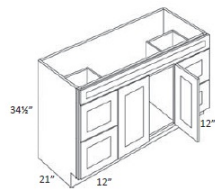

Double Door and Four Drawer Sink Base Vanity - Bathroom Vanities

Cortland Slate

V4821DD	Vanity Sink Base - 48"W x 34-1/2"H x 21"D - 2 Doors - 2 Right Drawe	$854.58