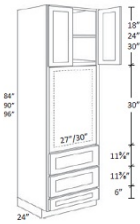

Oven Cabinet - Tall Cabinets

Cortland Slate

OV3084	Oven Cabinet - 30"W x 84"H x 24"D - 2 Top Doors (18"H) - 3 Bottom D	$1501.29
OV3090	Oven Cabinet - 30"W x 90"H x 24"D - 2 Top Doors (24"H) - 3 Bottom D	$1595.04
OV3096	Oven Cabinet - 30"W x 96"H x 24"D - 2 Top Doors (30"H) - 3 Bottom D	$1686.75
OV3384	Oven Cabinet - 33"W x 84"H x 24"D - 2 Top Doors (18"H) - 3 Bottom D	$1561.07
OV3390	Oven Cabinet - 33"W x 90"H x 24"D - 2 Top Doors (24"H) - 3 Bottom D	$1658.22
OV3396	Oven Cabinet - 33"W x 96"H x 24"D - 2 Top Doors (30"H) - 3 Bottom D	$1754.00