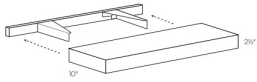

Plate Rack - Accessories

Cortland Slate

PR3018	Plate Rack - 30"W x 18"H x 12"D	\$349.84
--------	---------------------------------	----------

Floating Shelf (Wood) - Accessories

Cortland Slate

F-SHELF-24	Floating Shelf (Stained or Painted to match the finish) - 24"W (Sup	\$285.31
F-SHELF-30	Floating Shelf (Stained or Painted to match the finish) - 30"W (Sup	\$339.66
F-SHELF-36	Floating Shelf (Stained or Painted to match the finish) - 36"W (Sup	\$394.00
F-SHELF-42	Floating Shelf (Stained or Painted to match the finish) - 42"W (Sup	\$448.35