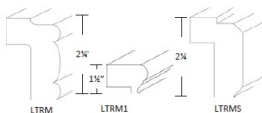

Trim Beaded Molding - Moldings

Cortland Slate

TBMS	Trim Beaded Molding Flat - 96"W x 3/4"H x 2-1/4"D	\$76.08
------	---	---------

Light Rail - Moldings

Cortland Slate

LTRM	Under Wall Cabinet Molding Wide - 96"W x 2-1/4"H x 1-1/2"D	\$161.67
LTRM1	Under Wall Cabinet Molding Short - 96"W x 1-1/2"H x 1-1/2"D	\$121.59
LTRMS	Under Wall Cabinet Molding Flat - 96"W x 2-1/4"H x 1-1/2"D	\$161.67