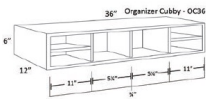

Wine Cubby - Accessories

Cortland Slate

WC30	Wine Cubby - 30"W x 6"H x 12"D (Finished interior)	\$160.31
WC36	Wine Cubby - 36"W x 6"H x 12"D (Finished interior)	\$165.75

Organizer Cubby - Accessories

Cortland Slate