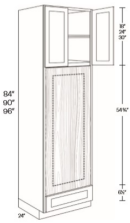

Double Oven Cabinet - Tall Cabinets

Cortland Slate

OVD3084	Double Oven Cabinet - 30"W x 84"H x 24"D - 2 Top Doors (18"H) - 1 B	$1501.29
OVD3090	Double Oven Cabinet - 30"W x 90"H x 24"D - 2 Top Doors (24"H) - 1 B	$1595.04
OVD3096	Double Oven Cabinet - 30"W x 96"H x 24"D - 2 Top Doors (30"H) - 1 B	$1686.75
OVD3384	Double Oven Cabinet - 33"W x 84"H x 24"D - 2 Top Doors (18"H) - 1 B	$1561.07
OVD3390	Double Oven Cabinet - 33"W x 90"H x 24"D - 2 Top Doors (24"H) - 1 B	$1658.22
OVD3396	Double Oven Cabinet - 33"W x 96"H x 24"D - 2 Top Doors (30"H) - 1 B	$1754.00