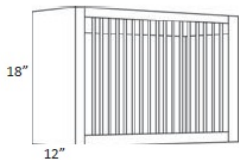

OC30	Organizer Cubby - 30"W x 6"H x 12"D (Finished interior)	\$151.48
OC36	Organizer Cubby - 36"W x 6"H x 12"D (Finished interior)	\$174.58

Stem Glass Holder - Accessories

Cortland Slate

SGH30	Stem Glass Holder - 30"W x 1-1/2"H x 12"D (Finished interior)	\$112.76
-------	---	----------

Plate Rack - Accessories

Cortland Slate

PR3018	Plate Rack - 30"W x 18"H x 12"D	\$349.84
--------	---------------------------------	----------

Floating Shelf (Wood) - Accessories

Cortland Slate

F-SHELF-24	Floating Shelf (Stained or Painted to match the finish) - 24"W (Sup	\$285.31
F-SHELF-30	Floating Shelf (Stained or Painted to match the finish) - 30"W (Sup	\$339.66
F-SHELF-36	Floating Shelf (Stained or Painted to match the finish) - 36"W (Sup	\$394.00
F-SHELF-42	Floating Shelf (Stained or Painted to match the finish) - 42"W (Sup	\$448.35