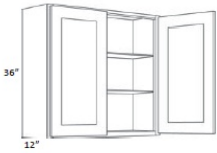

36" High Single Door - Wall Cabinets

Cortland Slate

W0936	Wall - 9"W x 36"H x 12"D - 1 Door - 2 Shelves	\$263.57
W1236	Wall - 12"W x 36"H x 12"D - 1 Door - 2 Shelves	\$291.42
W1536	Wall - 15"W x 36"H x 12"D - 1 Door - 2 Shelves	\$317.92
W1836	Wall - 18"W x 36"H x 12"D - 1 Door - 2 Shelves	\$353.24
W2136	Wall - 21"W x 36"H x 12"D - 1 Door - 2 Shelves	\$423.89

36" High Double Door - Wall Cabinets

Cortland Slate

W2436	Wall - 24"W x 36"H x 12"D - 2 Doors - 2 Shelves (Butt Doors)	\$451.74
W2736	Wall - 27"W x 36"H x 12"D - 2 Doors - 2 Shelves (Butt Doors)	\$499.97
W3036	Wall - 30"W x 36"H x 12"D - 2 Doors - 2 Shelves (Butt Doors)	\$521.71
W3336	Wall - 33"W x 36"H x 12"D - 2 Doors - 2 Shelves (Butt Doors)	\$557.72
W3636	Wall - 36"W x 36"H x 12"D - 2 Doors - 2 Shelves (Butt Doors)	\$589.64
W4236	Wall - 42"W x 36"H x 12"D - 2 Doors - 2 Shelves (Butt Doors)	\$692.22