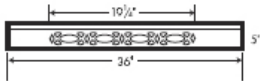

Country Valance - Moldings

Covington Shaker

CTVAL48	Country Valance - 48"W x 5"H	$0.00

VAS48-SOLID	Sculpture Valance - 48"W x 4-5/8"H - SOLID	$56.36