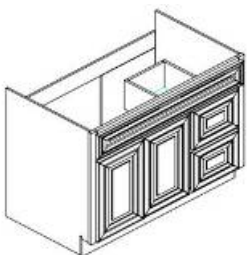

Vanities with Drawer Options - Bathroom Vanities

Covington Shaker

S3021DL-34-1/	Vanity - 30"W x 21"D x 34-1/2"H - 1 Door - 2 Left Drawers	$571.74
S3021DR-34-1/	Vanity - 30"W x 21"D x 34-1/2"H - 1 Door - 2 Right Drawers	$571.74
S3621BDL-34-1	Vanity - 36"W x 21"D x 34-1/2"H - 2 Doors - 2 Left Drawers	$636.16
S3621BDR-34-1	Vanity - 36"W x 21"D x 34-1/2"H - 2 Doors - 2 Right Drawers	$636.16