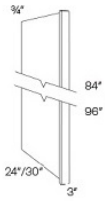

Refrigerator Panels - Panels and Fillers

Covington Shaker

REP2484 - SP	Refrigerator End Panel - 24"W x 84"H x 3/4"T	$280.50
REP2484(3)-SO	Refrigerator End Panel - 24"W x 84"H x 3/4"T x 3" Return - SOLID	$324.79
REP2496 - SP	Refrigerator End Panel - 24"W x 96"H x 3/4"T	$320.76
REP2496(3)-SO	Refrigerator End Panel - 24"W x 96"H x 3/4"T x 3" Return - SOLID	$387.87
REP3096(3)-SO	Refrigerator End Panel - 30"W x 96"H x 3/4"T x 3" Return - SOLID	$526.11