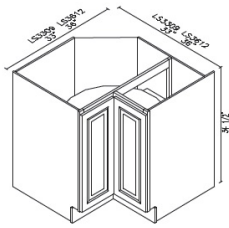

Easy Reach Corner Base Cabinet - Base Cabinets

Covington Shaker

LS3309		$691.19
LS3612		$746.22