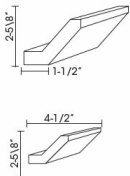

Crown Molding Flat - Moldings

Covington Shaker

CM96E-4

Crown Molding - 96"L x 4"H - SOLID

$209.37