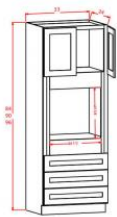

Oven Cabinet - Tall Cabinets

Covington Shaker

OC3384B	Oven Cabinet - 33"W x 24"D x 84"H - 2 Doors - 3 Drawers	$1407.88
OC3390B	Oven Cabinet - 33"W x 24"D x 90"H - 2 Doors - 3 Drawers	$1520.62
OC3396B	Oven Cabinet - 33"W x 24"D x 96"H - 2 Doors - 3 Drawers	$1622.62