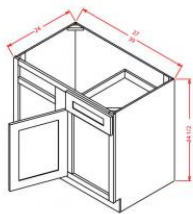

## Easy Reach Base Corner Cabinet (Fixed Shelf) - Base Cabinets

Covington Shaker

LS3612S	Lazy Susan - 36"W x 34-1/2"H x 24"D - 1 Bi-fold Door (12" Door) - 1	\$660.32
---------	---	----------

## Blind Base Cabinet - Base Cabinets

Covington Shaker

BBLC39/42-36"	Blind Base Cabinet - 36"W x 34-1/2"H x 24"D - 1 Door - Actual Si	\$535.50
BBLC42/45-39"	Blind Base Cabinet - 39"W x 34-1/2"H x 24"D - 1 Door - Actual Si	\$540.87
BBLC45/48-42"	Blind Base Cabinet - 42"W x 34-1/2"H x 24"D - 1 Door - Actual Si	\$546.24