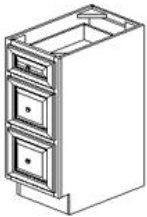

## Single Door Base - Base Cabinets

Covington Shaker

B09	Base - 09"W x 24"D x 34-1/2"H - 1 Door - 1 Drawer	\$252.31
B12	Base - 12"W x 24"D x 34-1/2"H - 1 Door - 1 Drawer	\$285.87
B15	Base - 15"W x 24"D x 34-1/2"H - 1 Door - 1 Drawer	\$297.95

## Double Door with Drawer(s) Base - Base Cabinets

Covington Shaker

B30B	Base - 30"W x 24"D x 34-1/2"H - 2 Doors - 2 Drawers	\$477.79
B33B	Base - 33"W x 24"D x 34-1/2"H - 2 Doors - 2 Drawers	\$499.26
B36B	Base - 36"W x 24"D x 34-1/2"H - 2 Doors - 2 Drawers	\$520.74

## Sink Base - Base Cabinets

Covington Shaker

SB24B	Sink Base - 24"W x 24"D x 34-1/2"H - 2 Doors - 1 Header	\$358.34
SB27B	Sink Base - 27"W x 24"D x 34-1/2"H - 2 Doors - 1 Header	\$375.79
SB30B	Sink Base - 30"W x 24"D x 34-1/2"H - 2 Doors - 2 Headers	\$389.21
SB36B	Sink Base - 36"W x 24"D x 34-1/2"H - 2 Doors - 2 Headers	\$420.08

## Drawer Pack Base - Base Cabinets

Covington Shaker

DB15(3)	Drawer Pack - 15"W x 24"D x 34-1/2"H	\$522.08
DB18(3)	Drawer Pack - 18"W x 24"D x 34-1/2"H	\$535.50
DB21(3)	Drawer Pack - 21"W x 24"D x 34-1/2"H	\$550.27
DB24(3)	Drawer Pack - 24"W x 24"D x 34-1/2"H	\$578.45
DB30(3)	Drawer Pack - 30"W x 24"D x 34-1/2"H	\$959.61
DB36(3)	Drawer Pack - 36"W x 24"D x 34-1/2"H	\$982.43