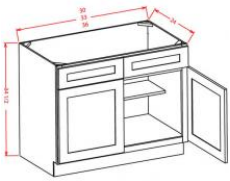

Sink Base - Base Cabinets

Covington Shaker

SB24B	Sink Base - 24"W x 24"D x 34-1/2"H - 2 Doors - 1 Header	$358.34
SB27B	Sink Base - 27"W x 24"D x 34-1/2"H - 2 Doors - 1 Header	$375.79
SB30B	Sink Base - 30"W x 24"D x 34-1/2"H - 2 Doors - 2 Headers	$389.21
SB36B	Sink Base - 36"W x 24"D x 34-1/2"H - 2 Doors - 2 Headers	$420.08