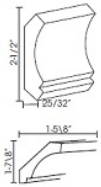

**Decorative End - Panels and Fillers**

**Covington Shaker**

EPB24D	Base End Door - 23-3/4"W x 29-5/16"H - For 34-1/2"H Base Cabinet	\$238.89
EPW1236D	Wall End Door - 11-1/2"W x 35-5/16"H - For 36"H Wall Cabinet	\$114.08
EPW1242D	Wall End Door - 11-1/2"W x 41-5/16"H - For 42"H Wall Cabinet	\$136.89

**Toe Kick - Panels and Fillers**

**Covington Shaker**

TK8	Toe Kick - 96"L x 1/2"W x 4-1/2"H	\$65.76
-----	-----------------------------------	---------

**Turn Post - Panels and Fillers**

**Covington Shaker**

TP3/WF34-1/2	Decor Leg - 3"W x 34-1/2"H x 3"D	\$277.81
--------------	----------------------------------	----------

**Crown Molding Plain - Moldings**

**Covington Shaker**

CM96

Crown Molding - 96"L x 2-3/8"H - SOLID