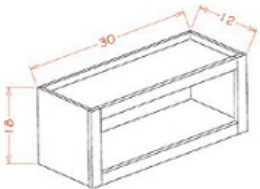

Wall Open Cabinet - Accessories

Cream Valley Shaker

WOC3018	Wall Open Cabinet - 30"W x 12"D x 18"H	$139.87