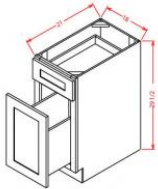

Drawer File Base - Base Cabinets

Cream Valley Shaker

DFB18 Drawer File Base - 18"W x 21"D x 29-1/2"H (Height is Less Than$359.12