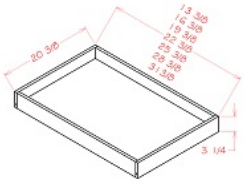

Floating Shelf - Accessories

Cream Valley Shaker

FS36	Floating Shelf - 36"W x 11"D x 1-1/2"H	\$153.91
FS48	Floating Shelf - 48"W x 11"D x 1-1/2"H	\$181.98
FS60	Floating Shelf - 60"W x 11"D x 1-1/2"H	\$234.74

Full Height Door Base w/ Shelf P/O - Accessories

Cream Valley Shaker

BT9PO Full Height Door Base Spice Cabinet - 9"W x 34-1/2"H x 24"D (Item # 613d22)

Roll Out Tray - Accessories

Cream Valley Shaker

RS18-Type A	\$73.08
RS21-Type A	\$78.89
RS24-Type A	\$84.70
RS27-Type A	\$90.02
RS30-Type A	\$94.86
RS33-Type A	\$100.18
RS36-Type A	\$105.02