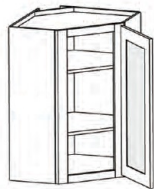

Diagonal Cabinet with Glass Door - Wall Cabinets Cream Valley Shaker

DCW2430GD	Glass Door Diagonal Wall Cabinet - Inclu	$368.80
DCW2436GD	Glass Door Diagonal Wall Cabinet - Includes Cabinet D	$416.72
DCW2442GD	Glass Door Diagonal Wall Cabinet - Includes Cabinet D	$480.61