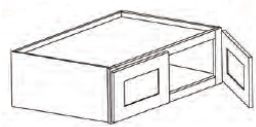

36"Wide x 24"Deep Refrigerator - Wall Cabinets

Cream Valley Shaker

W361224	Wall Refrigerator Cabinet - 36"W x 24"D x 12"H	$258.45
W361524	Wall Refrigerator Cabinet - 36"W x 24"D x 15"H	$273.46
W361824	Wall Refrigerator Cabinet - 36"W x 24"D x 18"H	$293.78
W362424	Wall Refrigerator Cabinet - 36"W x 24"D x 24"H	$381.87