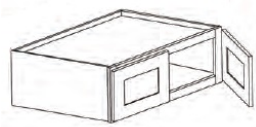

33"Wide x 24"Deep Refrigerator - Wall Cabinets

Cream Valley Shaker

W331224	Wall Refrigerator Cabinet - 33"W x 24"D x 12"H	$255.06
W331524	Wall Refrigerator Cabinet - 33"W x 24"D x 15"H	$271.52
W331824	Wall Refrigerator Cabinet - 33"W x 24"D x 18"H	$291.85
W332424	Wall Refrigerator Cabinet - 33"W x 24"D x 24"H	$378.00