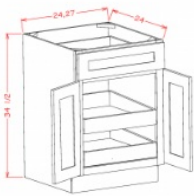

Tray Divider w/ Drawer - Base Cabinets

Cream Valley Shaker

B12TD	Tray Divider Base - 12"W x 34-1/2"H x 24"D - 1 Door - 1 Drawer	\$335.89
B15TD	Tray Divider Base - 15"W x 34-1/2"H x 24"D - 1 Door - 1 Drawer	\$365.38
B18TD	Tray Divider Base - 18"W x 34-1/2"H x 24"D - 1 Door - 1 Drawer	\$422.98

Double Door Single Rollout Shelf Base - Base Cabinets

Cream Valley Shaker

B241RS	Rollout Shelf Base - 24"W x 34-1/2"H x 24"D - 2 Doors - 1 Drawer	\$651.60
B271RS	Rollout Shelf Base - 27"W x 34-1/2"H x 24"D - 2 Doors - 1 Drawer	\$507.71
B301RS	Rollout Shelf Base - 30"W x 34-1/2"H x 24"D - 2 Doors - 1 Drawer	\$580.31
B331RS	Rollout Shelf Base - 33"W x 34-1/2"H x 24"D - 2 Doors - 2 Drawers	\$615.64
B361RS	Rollout Shelf Base - 36"W x 34-1/2"H x 24"D - 2 Doors - 2 Drawers	\$654.36

Double Door Double Rollout Shelf Base - Base Cabinets

Cream Valley Shaker

B242RS	Rollout Shelf Base - 24"W x 34-1/2"H x 24"D - 2 Doors - 1 Drawer	\$502.30
B272RS	Rollout Shelf Base - 27"W x 34-1/2"H x 24"D - 2 Doors - 1 Drawer	\$597.74
B302RS	Rollout Shelf Base - 30"W x 34-1/2"H x 24"D - 2 Doors - 1 Drawer	\$675.18
B332RS	Rollout Shelf Base - 33"W x 34-1/2"H x 24"D - 2 Doors - 2 Drawers	\$715.35
B362RS	Rollout Shelf Base - 36"W x 34-1/2"H x 24"D - 2 Doors - 2 Drawers	\$759.88