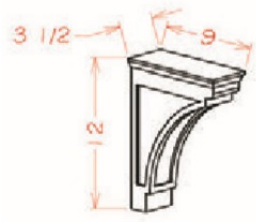

Cream Valley Shaker

SQDL	Square Decorative Leg - 3"W x 3"D x 34-1/2"H	\$180.04
------	--	----------

Corbel - CBT - Panels and Fillers

Cream Valley Shaker

CBT	Corbel (CBT) - 3-1/8"W x 5-7/8"D x 13-1/16"H	\$123.42
-----	--	----------