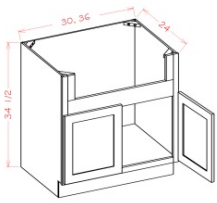

Farm Sink Base - Base Cabinets

Cream Valley Shaker

FSB30	Farm Sink Base - 30"W x 24"D x 34-1/2"H - 2 Doors (14-3/4"W x 17-3/4"H)	$939.76
FSB36	Farm Sink Base - 36"W x 24"D x 34-1/2"H - 2 Doors (17-3/4"W x 17-3/4"H)	$412.85