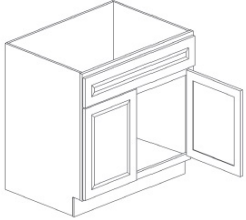

Shaker Valance - Moldings

Cream Valley Shaker

VASH48	Shaker Valance - 48"W x 3/4"D x 6"H	$98.25

Double Door Sink Base Vanity - Bathroom Vanities

Cream Valley Shaker

VS24	Vanity - 24"W x 34-1/2"H x 21"D - 2 Doors -	$301.53
VS27	Vanity - 27"W x 34-1/2"H x 21"D - 2 Doors - 1&nbs	$324.28
VS30	Vanity - 30"W x 34-1/2"H x 21"D - 2 Doors - 1 Header	$350.90
VS36	Vanity - 36"W x 34-1/2"H x 21"D - 2 Doors - 2 Hea	$398.33