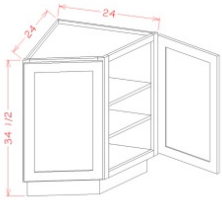

Base End Cabinet - Base Cabinets

Cream Valley Shaker

BEC24 Base End Angle Cabinet - 24"W x 24"D x 34-1/2"H - 2 Doors $340.73