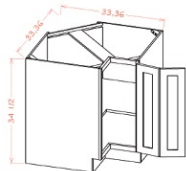

2DB24	Drawer Pack - 24"W x 24"D x 34-1/2"H - 2 Drawers	\$513.52
2DB30	Drawer Pack - 30"W x 24"D x 34-1/2"H - 2 Drawers	\$579.34
2DB36	Drawer Pack - 36"W x 24"D x 34-1/2"H - 2 Drawers	\$658.72

Easy Reach (with Lazy Susan) Base Corner Cabinet - Base Cabinets Cream Valley Shaker

LSB33	Easy Reach Base Corner Cabinet (with lazy susan) - 33"W x 33"D	<del>\$444.68</del>
LSB36	Easy Reach Base Corner Cabinet (with lazy susan) - 36"W x 36"D	<del>\$492.60</del>

Easy Reach Base Corner Cabinet - Base Cabinets Cream Valley Shaker