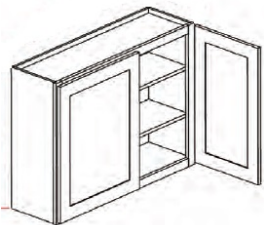

36" High Double Door - Wall Cabinets

Cream Valley Shaker

W2436	Wall Cabinet - 24"W x 12"D x 36"H - 2 Doors - 2 Adjustable Shelves	$21.86
W2736	Wall Cabinet - 27"W x 12"D x 36"H - 2 Doors - 2 Adjustable Shelves	$49.44
W3036	Wall Cabinet - 30"W x 12"D x 36"H - 2 Doors - 2 Adjustable Shelves	$76.55
W3336	Wall Cabinet - 33"W x 12"D x 36"H - 2 Doors - 2 Adjustable Shelves	$105.59
W3636	Wall Cabinet - 36"W x 12"D x 36"H - 2 Doors - 2 Adjustable Shelves	$131.24