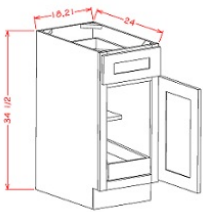

Single Door Base Tray - Base Cabinets Cream Valley Shaker

BT9	Base Tray - 9"W x 34-1/2"H x 24"D - 1 Door	\$190.69
-----	--	----------

Single Door with Drawer Base - Base Cabinets Cream Valley Shaker

B12	Base - 12"W x 24"D x 34-1/2"H - 1 Door 1 Drawer 1 Shelf	\$265.71
B15	Base - 15"W x 24"D x 34-1/2"H - 1 Door 1 Drawer 1 Shelf	\$293.78
B18	Base - 18"W x 24"D x 34-1/2"H - 1 Door 1 Drawer 1 Shelf	\$320.40
B21	Base - 21"W x 24"D x 34-1/2"H - 1 Door 1 Drawer 1 Shelf	\$346.54

Double Doors with Drawer(s) Base - Base Cabinets

Cream Valley Shaker

B24	Base - 24"W x 24"D x 34-1/2"H - 2 Doors 1 Drawer 1 Shelf	\$380.42
B27	Base - 27"W x 24"D x 34-1/2"H - 2 Doors 1 Drawer 1 Shelf	\$417.69
B30	Base - 30"W x 24"D x 34-1/2"H - 2 Doors 1 Drawer 1 Shelf	\$485.45
B33	Base - 33"W x 24"D x 34-1/2"H - 2 Doors 2 Drawers 1 Shelf	\$515.46
B36	Base - 36"W x 24"D x 34-1/2"H - 2 Doors 2 Drawers 1 Shelf	\$549.34
B42	Base - 42"W x 24"D x 34-1/2"H - 2 Doors 2 Drawers 1 Shelf	\$582.25

Single Door Single Rollout Shelf Base - Base Cabinets

Cream Valley Shaker

B181RS	Rollout Shelf Base - 18"W x 34-1/2"H x 24"D - 1 Door - 1 Drawer	\$391.49
B211RS	Rollout Shelf Base - 21"W x 34-1/2"H x 24"D - 1 Door - 1 Drawer	\$425.43