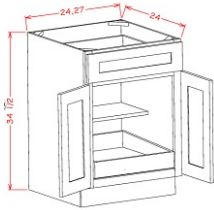

Single Door Double Rollout Shelf Base - Base Cabinets

Cream Valley Shaker

B182RS	Rollout Shelf Base - 18"W x 34-1/2"H x 24"D - 1 Door - 1 Drawer	\$460.57
B212RS	Rollout Shelf Base - 21"W x 34-1/2"H x 24"D - 1 Door - 1 Drawer	\$502.32

Tray Divider w/ Drawer - Base Cabinets

Cream Valley Shaker

B12TD	Tray Divider Base - 12"W x 34-1/2"H x 24"D - 1 Door - 1 Drawer	\$335.89
B15TD	Tray Divider Base - 15"W x 34-1/2"H x 24"D - 1 Door - 1 Drawer	\$365.38
B18TD	Tray Divider Base - 18"W x 34-1/2"H x 24"D - 1 Door - 1 Drawer	\$422.98

Double Door Single Rollout Shelf Base - Base Cabinets

Cream Valley Shaker

B241RS	Rollout Shelf Base - 24"W x 34-1/2"H x 24"D - 2 Doors - 1 Drawer	\$651.60
B271RS	Rollout Shelf Base - 27"W x 34-1/2"H x 24"D - 2 Doors - 1 Drawer	\$507.71
B301RS	Rollout Shelf Base - 30"W x 34-1/2"H x 24"D - 2 Doors - 1 Drawer	\$580.31
B331RS	Rollout Shelf Base - 33"W x 34-1/2"H x 24"D - 2 Doors - 2 Drawers	\$615.64
B361RS	Rollout Shelf Base - 36"W x 34-1/2"H x 24"D - 2 Doors - 2 Drawers	\$654.36