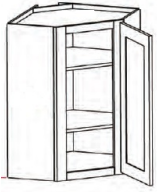

DCW2430	Wall Diagonal Corner - 24"W x 12"D x 30"H - 1 Door	$353.80
DCW2436	Wall Diagonal Corner - 24"W x 12"D x 36"H - 1 Door	$399.78
DCW2442	Wall Diagonal Corner - 24"W x 12"D x 42"H - 1 Door	$461.25