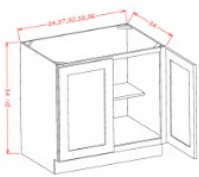

Double Door Double Rollout Shelf Base - Base Cabinets

Cream Valley Shaker

B242RS	Rollout Shelf Base - 24"W x 34-1/2"H x 24"D - 2 Doors - 1 Drawer	\$502.30
B272RS	Rollout Shelf Base - 27"W x 34-1/2"H x 24"D - 2 Doors - 1 Drawer	\$597.74
B302RS	Rollout Shelf Base - 30"W x 34-1/2"H x 24"D - 2 Doors - 1 Drawer	\$675.18
B332RS	Rollout Shelf Base - 33"W x 34-1/2"H x 24"D - 2 Doors - 2 Drawers	\$715.35
B362RS	Rollout Shelf Base - 36"W x 34-1/2"H x 24"D - 2 Doors - 2 Drawers	\$759.88

Single Full Height Door Base - Base Cabinets

Cream Valley Shaker

B12FH	Full Height Door Base - 12"W x 34-1/2"H x 24"D - 1 Door -1 Shelf	\$169.29
B15FH	Full Height Door Base - 15"W x 34-1/2"H x 24"D - 1 Door -1 Shelf	\$115.27
B18FH	Full Height Door Base - 18"W x 34-1/2"H x 24"D - 1 Door -1 Shelf	\$159.80
B21FH	Full Height Door Base - 21"W x 34-1/2"H x 24"D - 1 Door -1 Shelf	\$204.32

Double Full Height Door Base - Base Cabinets

Cream Valley Shaker

B24FH	Full Height Door Base - 24"W x 34-1/2"H x 24"D - 2 Doors -1 Shelf	\$268.21
B27FH	Full Height Door Base - 27"W x 34-1/2"H x 24"D - 2 Doors -1 Shelf	\$23.39
B30FH	Full Height Door Base - 30"W x 34-1/2"H x 24"D - 2 Doors -1 Shelf	\$169.06
B33FH	Full Height Door Base - 33"W x 34-1/2"H x 24"D - 2 Doors -1 Shelf	\$156.97
B36FH	Full Height Door Base - 36"W x 34-1/2"H x 24"D - 2 Doors -1 Shelf	\$188.76