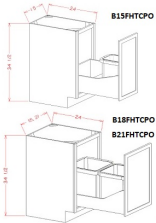

Full Height Waste Basket Base Cabinet - Accessories

Cream Valley Shaker

B15FHTCPO	Waste Basket Base - (Includes cabinet)	15"W x 34-1/2"H x 2	$875.07
B18FHTCPO	Waste Basket Base - (Includes cabinet)	18"W x 34-1/2"H x 2	$935.08
B21FHTCPO	Waste Basket Base - (Includes cabinet)	21"W x 34-1/2"H x 2	$988.32

Vertical Door Stay (Friction Support) - Accessories

Cream Valley Shaker

Duo Flap Stay Vertical Lift Hinge - Length of Lid Support is 8" Not Including $34.25