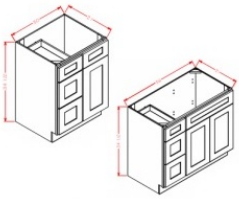

Vanity Combo Base - Drawers Left - Bathroom Vanities Cream Valley Shaker

V3021DL	Vanity - 30"W x 34-1/2"H x 21"D - 1 Door - 3 Left Dra	$508.68
V3621DL	Vanity - 36"W x 34-1/2"H x 21"D - 2 Doors - 3 Left Dr	$563.37