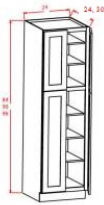

Pantry Cabinet Double Door - Tall Cabinets

Cream Valley Shaker

U248424	Wall Pantry - 24"W x 24"D x 84"H - 4 Doors - 1 Fixed Shelf - 5$~~289~~289.59
U249024	Wall Pantry - 24"W x 24"D x 90"H - 4 Doors - 1 Fixed Shelf - 5$~~225~~225.40
U249624	Wall Pantry - 24"W x 24"D x 96"H - 4 Doors - 1 Fixed Shelf - 6$~~271~~271.38
U308424	Wall Pantry - 30"W x 24"D x 84"H - 4 Doors - 1 Fixed Shelf - 5$~~251~~251.54
U309024	Wall Pantry - 30"W x 24"D x 90"H - 4 Doors - 1 Fixed Shelf - 5$~~291~~291.23
U309624	Wall Pantry - 30"W x 24"D x 96"H - 4 Doors - 1 Fixed Shelf - 6$~~204~~204.05