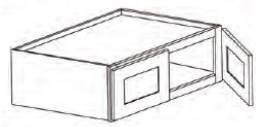

30"Wide x 24"Deep Refrigerator - Wall Cabinets

Cream Valley Shaker

W301224	Wall Refrigerator Cabinet - 30"W x 24"D x 12"H	$246.84
W301524	Wall Refrigerator Cabinet - 30"W x 24"D x 15"H	$258.45
W301824	Wall Refrigerator Cabinet - 30"W x 24"D x 18"H	$277.33
W302424	Wall Refrigerator Cabinet - 30"W x 24"D x 24"H	$363.00