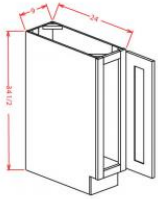

Single Door Base Tray - Base Cabinets Cream Valley Shaker

BT9	Base Tray - 9"W x 34-1/2"H x 24"D - 1 Door	\$190.69
-----	--	----------

Single Door with Drawer Base - Base Cabinets Cream Valley Shaker

B12	Base - 12"W x 24"D x 34-1/2"H - 1 Door 1 Drawer 1 Shelf	\$265.71
B15	Base - 15"W x 24"D x 34-1/2"H - 1 Door 1 Drawer 1 Shelf	\$293.78
B18	Base - 18"W x 24"D x 34-1/2"H - 1 Door 1 Drawer 1 Shelf	\$320.40
B21	Base - 21"W x 24"D x 34-1/2"H - 1 Door 1 Drawer 1 Shelf	\$346.54