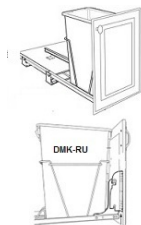

15" - Single Trash Can Pull-Out (Metal Framing) - Accessories Cream Valley Shaker

DMK-RU	Door Mounting Kit For Trash Can Pull-Outs (Trash can pull outs)	$44.08
STCMF15-RU	Single Trash Can Pull-Out - Fits B15 (Cabinet not included, ca)	$119.16