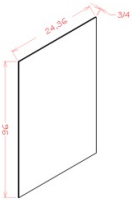

Thick Finished Panel - Panels and Fillers

Cream Valley Shaker

S2496	Thick Panel - 24"W x 3/4" D x 96"H (One long edge banded to match)	\$36.00
S3696	Thick Panel - 36"W x 3/4" D x 96"H (One long edge banded to match)	\$203.76