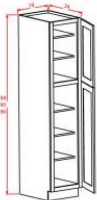

Base Microwave Cabinet - Base Cabinets

Cream Valley Shaker

BMW30 Base Microwave Cabinet - 30"W x 24"D x 34-1/2"H - 1 Drawer \$412.85

Pantry Cabinet Single Door - Tall Cabinets

Cream Valley Shaker

U188424 Wall Pantry - 18"W x 24"D x 84"H - 2 Doors - 1 Fixed Shelf - 5\$~~7~~53.10

U189024 Wall Pantry - 18"W x 24"D x 90"H - 2 Doors - 1 Fixed Shelf - 5\$~~7~~78.75

U189624 Wall Pantry - 18"W x 24"D x 96"H - 2 Doors - 1 Fixed Shelf - 6\$~~1~~15.05

Pantry Cabinet Double Door - Tall Cabinets