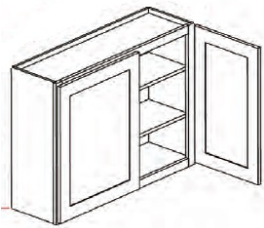

42" High Double Door - Wall Cabinets

Cream Valley Shaker

W2442	Wall Cabinet - 24"W x 12"D x 42"H - 2 Doors - 3 Adjustable She	$373.64
W2742	Wall Cabinet - 27"W x 12"D x 42"H - 2 Doors - 3 Adjustable She	$399.78
W3042	Wall Cabinet - 30"W x 12"D x 42"H - 2 Doors - 3 Adjustable She	$429.79
W3342	Wall Cabinet - 33"W x 12"D x 42"H - 2 Doors - 3 Adjustable She	$461.73
W3642	Wall Cabinet - 36"W x 12"D x 42"H - 2 Doors - 3 Adjustable She	$497.55