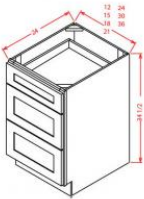

Three Drawer Pack Base - Base Cabinets

Cream Valley Shaker

3DB12	Drawer Pack - 12"W x 24"D x 34-1/2"H - 3 Drawers	$390.10
3DB15	Drawer Pack - 15"W x 24"D x 34-1/2"H - 3 Drawers	$428.34
3DB18	Drawer Pack - 18"W x 24"D x 34-1/2"H - 3 Drawers	$457.38
3DB21	Drawer Pack - 21"W x 24"D x 34-1/2"H - 3 Drawers	$485.45
3DB24	Drawer Pack - 24"W x 24"D x 34-1/2"H - 3 Drawers	$514.49
3DB30	Drawer Pack - 30"W x 24"D x 34-1/2"H - 3 Drawers	$580.31
3DB36	Drawer Pack - 36"W x 24"D x 34-1/2"H - 3 Drawers	$659.69