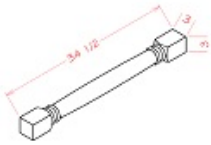

Decorative Leg 1 - Panels and Fillers

Cream Valley Shaker

CLDL	Decorative Leg - 3"W x 3"D x 34-1/2"H	$171.33

Square Decorative Leg - Panels and Fillers

Cream Valley Shaker

SQDL	Square Decorative Leg - 3"W x 3"D x 34-1/2"H	$180.04