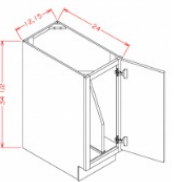

Full Height Tray Divider Base - Base Cabinets Cream Valley Shaker

B12FHTD Full Height Tray Divider Base - 12"W x 34-1/2"H x 24"D - 1 Door $431.14

B15FHTD Full Height Tray Divider Base - 15"W x 34-1/2"H x 24"D - 1 Door $481.03

B18FHTD Full Height Tray Divider Base - 18"W x 34-1/2"H x 24"D - 1 Door $550.11