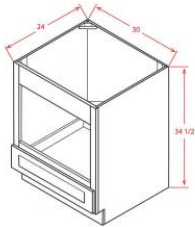

Base Microwave Cabinet - Base Cabinets

Cream Valley Shaker

BMW30 Base Microwave Cabinet - 30"W x 24"D x 34-1/2"H - 1 Drawer $412.85