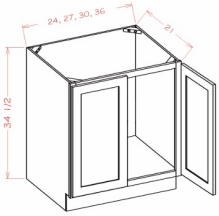

Full Height Double Door Sink Base Vanity - Bathroom Vanities Cream Valley Shaker

VS24FH	Vanity - 24"W x 34-1/2"H x 21"D - 2 Doors	$489.32
VS27FH	Vanity - 27"W x 34-1/2"H x 21"D - 2 Doors	$529.98
VS30FH	Vanity - 30"W x 34-1/2"H x 21"D - 2 Doors	$574.50
VS36FH	Vanity - 36"W x 34-1/2"H x 21"D - 2 Doors	$657.75