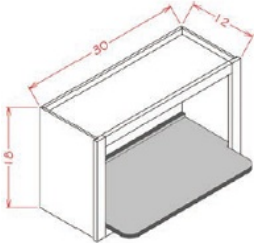

Wall X Wine Rack - Accessories

Cream Valley Shaker

WXSHELF Wall X Wine Rack - 30"W x 12"D x 18"H - Only X shelf (to be used with WXR17.43)

Wall Microwave Shelf - Accessories

Cream Valley Shaker

WMSHELF Wall Microwave Shelf - 26-1/2"W x 17"D x 3/4"T (Only shelf, to be used with WMR12.28)

Floating Shelf - Accessories

Cream Valley Shaker

FS36	Floating Shelf - 36"W x 11"D x 1-1/2"H	\$153.91
FS48	Floating Shelf - 48"W x 11"D x 1-1/2"H	\$181.98
FS60	Floating Shelf - 60"W x 11"D x 1-1/2"H	\$234.74