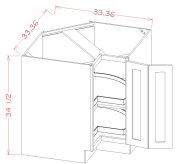

Three Drawer Pack Base - Base Cabinets

Cream Valley Shaker

3DB12	Drawer Pack - 12"W x 24"D x 34-1/2"H - 3 Drawers	\$390.10
3DB15	Drawer Pack - 15"W x 24"D x 34-1/2"H - 3 Drawers	\$428.34
3DB18	Drawer Pack - 18"W x 24"D x 34-1/2"H - 3 Drawers	\$457.38
3DB21	Drawer Pack - 21"W x 24"D x 34-1/2"H - 3 Drawers	\$485.45
3DB24	Drawer Pack - 24"W x 24"D x 34-1/2"H - 3 Drawers	\$514.49
3DB30	Drawer Pack - 30"W x 24"D x 34-1/2"H - 3 Drawers	\$580.31
3DB36	Drawer Pack - 36"W x 24"D x 34-1/2"H - 3 Drawers	\$659.69

2DB24	Drawer Pack - 24"W x 24"D x 34-1/2"H - 2 Drawers	\$513.52
2DB30	Drawer Pack - 30"W x 24"D x 34-1/2"H - 2 Drawers	\$579.34
2DB36	Drawer Pack - 36"W x 24"D x 34-1/2"H - 2 Drawers	\$658.72

Easy Reach (with Lazy Susan) Base Corner Cabinet - Base Cabinets Cream Valley Shaker