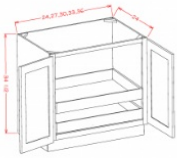

Full Height Double Door Double Rollout Shelf Bases - Base Cabinets Cream Valley Shaker

B24FH2RS	Full Height Rollout Shelf Base - 24"W x 34-1/2"H x 24"D - 2 Doors	$738.10
B27FH2RS	Full Height Rollout Shelf Base - 27"W x 34-1/2"H x 24"D - 2 Doors	$863.44
B30FH2RS	Full Height Rollout Shelf Base - 30"W x 34-1/2"H x 24"D - 2 Doors	$998.78
B33FH2RS	Full Height Rollout Shelf Base - 33"W x 34-1/2"H x 24"D - 2 Doors	$1,157.35
B36FH2RS	Full Height Rollout Shelf Base - 36"W x 34-1/2"H x 24"D - 2 Doors	$1,319.30