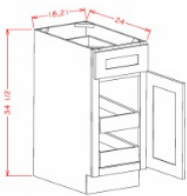

Single Door Single Rollout Shelf Base - Base Cabinets

Cream Valley Shaker

B181RS	Rollout Shelf Base - 18"W x 34-1/2"H x 24"D - 1 Door - 1 Drawer	\$391.49
B211RS	Rollout Shelf Base - 21"W x 34-1/2"H x 24"D - 1 Door - 1 Drawer	\$425.43

Single Door Double Rollout Shelf Base - Base Cabinets

Cream Valley Shaker

B182RS	Rollout Shelf Base - 18"W x 34-1/2"H x 24"D - 1 Door - 1 Drawer	\$460.57
B212RS	Rollout Shelf Base - 21"W x 34-1/2"H x 24"D - 1 Door - 1 Drawer	\$502.32