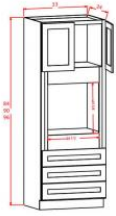

Oven Cabinet - Tall Cabinets

Cream Valley Shaker

O338424	Oven Cabinet - 33"W x 24"D x 84"H - 2 Doors - 3 Drawers (Can Be)	$1099.16
O339024	Oven Cabinet - 33"W x 24"D x 90"H - 2 Doors - 3 Drawers (Can Be)	$1209.03
O339624	Oven Cabinet - 33"W x 24"D x 96"H - 2 Doors - 3 Drawers (Can Be)	$1297.60