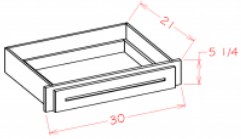

Cream Valley Shaker

VKD36

Vanity Knee Drawer - 36"W x 7"H x 21"D

\$123.90

DKD30

Desk Knee Drawer - 30"W x 5-1/4"H x 21"D

\$161.65

VDEP