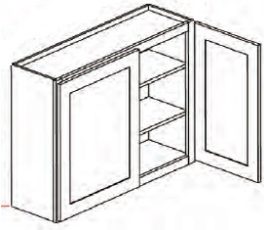

30" High Double Door - Wall Cabinets

Cream Valley Shaker

W2430	Wall Cabinet - 24"W x 12"D x 30"H - 2 Doors - 2 Adjustable Shelves	$273.94
W2730	Wall Cabinet - 27"W x 12"D x 30"H - 2 Doors - 2 Adjustable Shelves	$302.98
W3030	Wall Cabinet - 30"W x 12"D x 30"H - 2 Doors - 2 Adjustable Shelves	$325.73
W3330	Wall Cabinet - 33"W x 12"D x 30"H - 2 Doors - 2 Adjustable Shelves	$353.80
W3630	Wall Cabinet - 36"W x 12"D x 30"H - 2 Doors - 2 Adjustable Shelves	$376.06