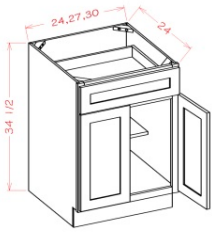

Single Door Base Tray - Base Cabinets Cream Valley Shaker

BT9	Base Tray - 9"W x 34-1/2"H x 24"D - 1 Door	\$190.69
-----	--	----------

Single Door with Drawer Base - Base Cabinets Cream Valley Shaker

B12	Base - 12"W x 24"D x 34-1/2"H - 1 Door 1 Drawer 1 Shelf	\$265.71
B15	Base - 15"W x 24"D x 34-1/2"H - 1 Door 1 Drawer 1 Shelf	\$293.78
B18	Base - 18"W x 24"D x 34-1/2"H - 1 Door 1 Drawer 1 Shelf	\$320.40
B21	Base - 21"W x 24"D x 34-1/2"H - 1 Door 1 Drawer 1 Shelf	\$346.54

Double Doors with Drawer(s) Base - Base Cabinets

Cream Valley Shaker

B24	Base - 24"W x 24"D x 34-1/2"H - 2 Doors 1 Drawer 1 Shelf	\$380.42
B27	Base - 27"W x 24"D x 34-1/2"H - 2 Doors 1 Drawer 1 Shelf	\$417.69
B30	Base - 30"W x 24"D x 34-1/2"H - 2 Doors 1 Drawer 1 Shelf	\$485.45
B33	Base - 33"W x 24"D x 34-1/2"H - 2 Doors 2 Drawers 1 Shelf	\$515.46
B36	Base - 36"W x 24"D x 34-1/2"H - 2 Doors 2 Drawers 1 Shelf	\$549.34
B42	Base - 42"W x 24"D x 34-1/2"H - 2 Doors 2 Drawers 1 Shelf	\$582.25