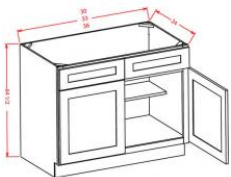

Sink Base - Base Cabinets Cream Valley Shaker

SB30	Sink Base - 30"W x 24"D x 34-1/2"H - 2 Doors 1 Header	$401.72
SB33	Sink Base - 33"W x 24"D x 34-1/2"H - 2 Doors 2 Headers	$407.04
SB36	Sink Base - 36"W x 24"D x 34-1/2"H - 2 Doors 2 Headers	$412.85