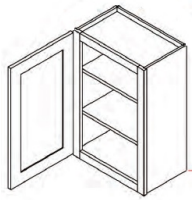

42" High Single Door - Wall Cabinets

Cream Valley Shaker

W0942	Wall Cabinet - 9"W x 12"D x 42"H - 1 Door &dash; 3 Adjustable	$84.88
W1242	Wall Cabinet - 12"W x 12"D x 42"H - 1 Door &dash; 3 Adjustable	$210.54
W1542	Wall Cabinet - 15"W x 12"D x 42"H - 1 Door &dash; 3 Adjustable	$249.26
W1842	Wall Cabinet - 18"W x 12"D x 42"H - 1 Door &dash; 3 Adjustable	$283.14
W2142	Wall Cabinet - 21"W x 12"D x 42"H - 1 Door &dash; 3 Adjustable	$310.72