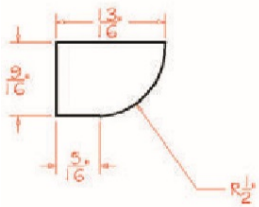

Shoe Molding - Moldings

Cream Valley Shaker

SHM Shoe Molding - 96"W x 1/2"D x 3/4"H $33.39

Furniture Base Molding - Moldings

Cream Valley Shaker

FBM Furniture Base Molding - 96"W x 3/4"D x 4-15/16"H $96.80