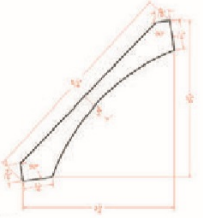

MCB Corbel (MCB) - 3-1/2"W x 9"D x 12"H \$191.66

DCM Crown Molding - 96"L x 3-5/8"H (Takes Up 3" of Wall Space From) \$100.67

LACM8 Large Angular Crown Molding - 96"L x 3"H (Takes Up 3" of Wall Space) \$4.86

Angular Crown Molding - Moldings

Cream Valley Shaker

ACM8 Angular Crown Molding Flat - 96"L x 2-9/16"H (Takes Up 1-3/4" ) \$73.56

Concave Crown Molding - Moldings

Cream Valley Shaker

COV Crown Molding Concave - 96"L x 5-1/16"H (Takes Up 3-5/8" of ) \$134.06