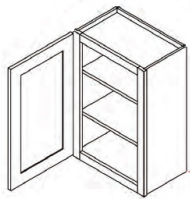

36" High Single Door - Wall Cabinets

Cream Valley Shaker

W0936	Wall Cabinet - 9"W x 12"D x 36"H - 1 Door - 2 Adjustable Shelves	$60.20
W1236	Wall Cabinet - 12"W x 12"D x 36"H - 1 Door - 2 Adjustable Shelves	$84.40
W1536	Wall Cabinet - 15"W x 12"D x 36"H - 1 Door - 2 Adjustable Shelves	$113.44
W1836	Wall Cabinet - 18"W x 12"D x 36"H - 1 Door - 2 Adjustable Shelves	$140.54
W2136	Wall Cabinet - 21"W x 12"D x 36"H - 1 Door - 2 Adjustable Shelves	$178.78