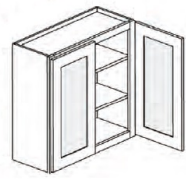

Cabinet with Glass Doors (Double Door) - Wall Cabinets Cream Valley Shaker

W2430GD	Glass Door Wall Cabinet - Includes Cabinet W2430 with	$288.94
W2436GD	Glass Door Wall Cabinet - Includes Cabinet W2436 with Finis	$334.92
W2442GD	Glass Door Wall Cabinet - Includes Cabinet W2442 with Finis	$384.29
W3030GD	Glass Door Wall Cabinet - Includes Cabinet W3030 with	$335.41
W3036GD	Glass Door Wall Cabinet - Includes Cabinet W3036 with	$385.74
W3042GD	Glass Door Wall Cabinet - Includes Cabinet W3042 with Finis	$441.40