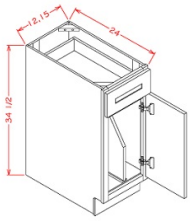

Single Door Double Rollout Shelf Base - Base Cabinets

Cream Valley Shaker

B182RS	Rollout Shelf Base - 18"W x 34-1/2"H x 24"D - 1 Door - 1 Drawer	\$460.57
B212RS	Rollout Shelf Base - 21"W x 34-1/2"H x 24"D - 1 Door - 1 Drawer	\$502.32

Tray Divider w/ Drawer - Base Cabinets

Cream Valley Shaker

B12TD	Tray Divider Base - 12"W x 34-1/2"H x 24"D - 1 Door - 1 Drawer	\$335.89
B15TD	Tray Divider Base - 15"W x 34-1/2"H x 24"D - 1 Door - 1 Drawer	\$365.38
B18TD	Tray Divider Base - 18"W x 34-1/2"H x 24"D - 1 Door - 1 Drawer	\$422.98