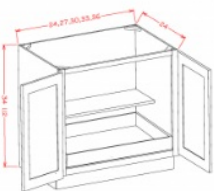

Full Height Single Door Triple Rollout Shelf Bases - Base Cabinets Cream Valley Shaker

B18FH3RS Full Height Rollout Shelf Base - 18"W x 34-1/2"H x 24"D - 1 Door \$679.305

B21FH3RS Full Height Rollout Shelf Base - 21"W x 34-1/2"H x 24"D - 1 Door \$740.352

Full Height Tray Divider Base - Base Cabinets Cream Valley Shaker

B12FHTD Full Height Tray Divider Base - 12"W x 34-1/2"H x 24"D - 1 Door \$431.14

B15FHTD Full Height Tray Divider Base - 15"W x 34-1/2"H x 24"D - 1 Door \$481.03

B18FHTD Full Height Tray Divider Base - 18"W x 34-1/2"H x 24"D - 1 Door \$550.11

Full Height Double Door Single Rollout Shelf Bases - Base Cabinets Cream Valley Shaker

B24FH1RS Full Height Rollout Shelf Base - 24"W x 34-1/2"H x 24"D - 2 Doors \$653.40