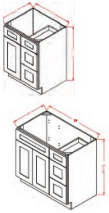

Vanity Combo Base - Drawers Right - Bathroom Vanities Cream Valley Shaker

V3021DR	Vanity - 30"W x 34-1/2"H x 21"D - 1 Door - 3 Right Drawers - 1	$508.68
V3621DR	Vanity - 36"W x 34-1/2"H x 21"D - 2 Doors - 3 Right Drawers	$563.37