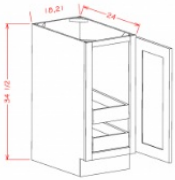

Full Height Single Door Double Rollout Shelf Bases - Base Cabinets Cream Valley Shaker

B18FH2RS Full Height Rollout Shelf Base - 18"W x 34-1/2"H x 24"D - 1 Door $605.296

B21FH2RS Full Height Rollout Shelf Base - 21"W x 34-1/2"H x 24"D - 1 Door $661.262