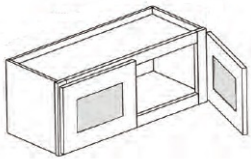

Stacker Cabinet with Glass Doors (Double Door) - Wall Cabinets Valley Shaker

W2412GD	Glass Door Stacker Cabinet - Includes Cabinet W2412&n	$161.17
W2415GD	Glass Door Stacker Cabinet - Includes Cabinet W2415 with Glass	$185.37
W2418GD	Glass Door Stacker Cabinet - Includes Cabinet W2418 with Glass	$214.41
W2712GD	Glass Door Stacker Cabinet - Includes Cabinet W2712&n	$183.43
W2715GD	Glass Door Stacker Cabinet - Includes Cabinet W2715 with Glass	$207.63
W2718GD	Glass Door Stacker Cabinet - Includes Cabinet W2718 with Glass	$236.67
W3012GD	Glass Door Stacker Cabinet - Includes Cabinet W3012&n	$193.11
W3015GD	Glass Door Stacker Cabinet - Includes Cabinet W3015 with Glass	$229.41
W3018GD	Glass Door Stacker Cabinet - Includes Cabinet W3018 with Glass	$247.80
W3312GD	Glass Door Stacker Cabinet - Includes Cabinet W3312&n	$202.79
W3315GD	Glass Door Stacker Cabinet - Includes Cabinet W3315 with Glass	$226.99
W3318GD	Glass Door Stacker Cabinet - Includes Cabinet W3318 with Glass	$256.03
W3612GD	Glass Door Stacker Cabinet - Includes Cabinet W3612&n	$212.96
W3615GD	Glass Door Stacker Cabinet - Includes Cabinet W3615 with Glass	$242.00
W3618GD	Glass Door Stacker Cabinet - Includes Cabinet W3618 with Glass	$272.97