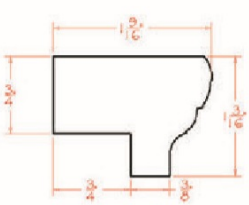

Light Rail - Moldings

Cream Valley Shaker

LRM Light Rail Molding - 96"W x 3/4"D x 1-3/16"H $103.57