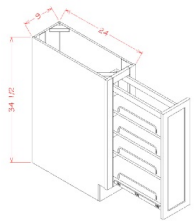

Full Height Door Base w/ Shelf P/O - Accessories

Cream Valley Shaker

BT9PO Full Height Door Base Spice Cabinet - 9"W x 34-1/2"H x 24"D (Item # 613d22)