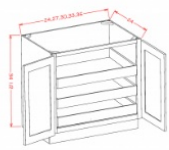

Full Height Double Door Triple Rollout Shelf Bases - Base Cabinets Cream Valley Shaker

B24FH3RS	Full Height Rollout Shelf Base - 24"W x 34-1/2"H x 24"D - 2 Doors	$882.80
B27FH3RS	Full Height Rollout Shelf Base - 27"W x 34-1/2"H x 24"D - 2 Doors	$992.98
B30FH3RS	Full Height Rollout Shelf Base - 30"W x 34-1/2"H x 24"D - 2 Doors	$1,141.13
B33FH3RS	Full Height Rollout Shelf Base - 33"W x 34-1/2"H x 24"D - 2 Doors	$1,357.54
B36FH3RS	Full Height Rollout Shelf Base - 36"W x 34-1/2"H x 24"D - 2 Doors	$1,524.33