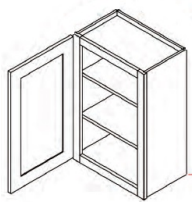

30" High Single Door - Wall Cabinets

Cream Valley Shaker

W0930	Wall Cabinet - 9"W x 12"D x 30"H - 1 Door - 2 Shelves	$146.65
W1230	Wall Cabinet - 12"W x 12"D x 30"H - 1 Door - 2 Shelves	$162.14
W1530	Wall Cabinet - 15"W x 12"D x 30"H - 1 Door - 2 Shelves	$189.72
W1830	Wall Cabinet - 18"W x 12"D x 30"H - 1 Door - 2 Shelves	$215.38
W2130	Wall Cabinet - 21"W x 12"D x 30"H - 1 Door - 2 Shelves	$240.54