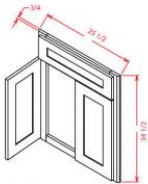

Corner Sink Front - 42" - Base Cabinets

Cream Valley Shaker

DCSF42	Corner Sink Front - 26-1/4"W x 30"H x 3/4"D - 2 Doors - Requires Sink	$723.00
SBF4242	Corner Sink Front Floor - 42"W x 3/4"H x 42"D (Used with DCSF42)	$78.40