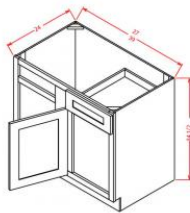

Blind Base Cabinet - Base Cabinets Cream Valley Shaker

BBC36	Blind Base Cabinet - 27"W x 24"D x 34-1/2"H - 1 Door - 1 Drawe	~~$357.67~~
BBC42	Blind Base Cabinet - 39"W x 24"D x 34-1/2"H - 1 Door - 1 Drawe	~~$436.56~~