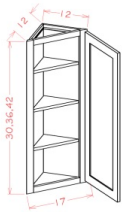

Angle Wall Cabinets - Wall Cabinets

Cream Valley Shaker

AW1230	Triangle End Cabinet - 17"W x 12"D x 30"H - 1 Door - 2 Shelves	$195.05
AW1236	Triangle End Cabinet - 17"W x 12"D x 36"H - 1 Door - 2 Shelves	$211.99
AW1242	Triangle End Cabinet - 17"W x 12"D x 42"H - 1 Door - 3 Shelves	$231.35