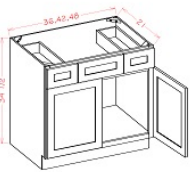

Vanity Combo Bases - Bathroom Vanities Cream Valley Shaker

VSD36	Vanity - 36"W x 34-1/2"H x 21"D - 2 Doors - 2 To	$502.39
VSD42	Vanity - 42"W x 34-1/2"H x 21"D - 2 Doors - 2 Top Draw	$557.08
VSD48	Vanity - 48"W x 34-1/2"H x 21"D - 2 Doors - 2 To	$611.29