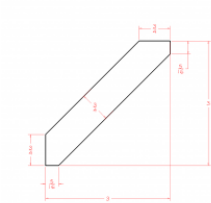

Cream Valley Shaker

SQDL	Square Decorative Leg - 3"W x 3"D x 34-1/2"H	\$180.04
------	--	----------

Corbel - CBT - Panels and Fillers

Cream Valley Shaker

CBT	Corbel (CBT) - 3-1/8"W x 5-7/8"D x 13-1/16"H	\$123.42
-----	--	----------

MCB Corbel (MCB) - 3-1/2"W x 9"D x 12"H \$191.66

DCM Crown Molding - 96"L x 3-5/8"H (Takes Up 3" of Wall Space From) \$100.67

LACM8 Large Angular Crown Molding - 96"L x 3"H (Takes Up 3" of Wall Space) \$4.86