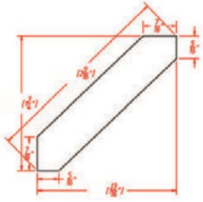

Angular Crown Molding - Moldings

Cream Valley Shaker

ACM8 Angular Crown Molding Flat - 96"L x 2-9/16"H (Takes Up 1-3/4") $73.56