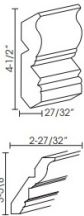

**Crown Molding Flat - Moldings**

**Dark Epic Shaker**

CM96E-4	Crown Molding Flat - 96"L x 4-1/2"W (Takes Up 2-5/8" of Wall Spa	\$154.44
---------	--	----------

**Crown Molding 4-1/2" - Moldings**

**Dark Epic Shaker**