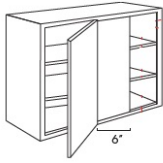

Wall Blind Corner - Wall Cabinets

Dark Epic Shaker

WBLC30/33-303	Wall Blind Corner - 30"W x 30"H x 12"D - 1 Door - 2 Shelves - Actua	$304.92
WBLC30/33-303	Wall Blind Corner - 30"W x 36"H x 12"D - 1 Door - 2 Shelves - Actua	$402.93
WBLC30/33-304	Wall Blind Corner - 30"W x 42"H x 12"D - 1 Door - 3 Shelves - Actua	$463.32