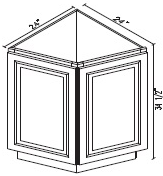

Base End Cabinet - Base Cabinets

Dark Epic Shaker

AB24 (Base)	Base End Angle Corner - 24"W x 34-1/2"H x 24"D - 2 Doors -	$512.82