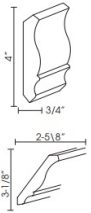

CM96-4	Crown Molding - 96"L x 4-1/2"H (Takes Up 3-5/8" of Wall Space Fr	\$117.81
--------	--	----------

**Cove Molding - Moldings**

**Dark Epic Shaker**

CM96K-4	Crown Molding Covered - 96"L x 4"H (Takes Up 3" of Wall Space From	\$138.60
---------	--	----------

## Crown Molding Decor - Moldings

Dark Epic Shaker

CM96H-4 Crown Molding Decor - 96"L x 4"H (Takes Up 3-1/8" of Wall S) \$117.81