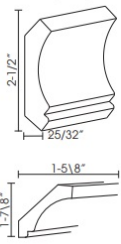

Crown Molding - Moldings

Dark Epic Shaker

CM96	Crown Molding - 96"L x 2-1/2"H (Takes Up 1-7/8" of Wall Space Fr	$73.26

Crown Molding Flat - Moldings

Dark Epic Shaker