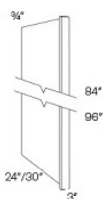

Refrigerator Panels - Panels and Fillers

Dark Epic Shaker

REP2484(3)-3/	Refrigerator End Panel - 24"W x 84"H x 3/4"D (2 sides finished - 3"	$239.58
REP2484-3/4"	Refrigerator End Panel - 24"W x 84"H x 3/4"D (2 sides finished - ba	$206.91
REP2496(3)-3/	Refrigerator End Panel - 24"W x 96"H x 3/4"D (2 sides finished - 3"	$286.11
REP2496-3/4"	Refrigerator End Panel - 24"W x 96"H x 3/4"D (2 sides finished - ba	$236.61
REP3096(3)-3/	Refrigerator End Panel - 30"W x 96"H x 3/4"D (1 side finished - 3"	$388.08