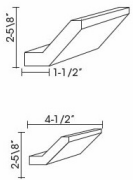

CM96E-4	Crown Molding Flat - 96"L x 4-1/2"W (Takes Up 2-5/8" of Wall Spa	$154.44