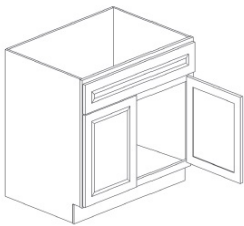

Double Door Sink Base Vanity - Bathroom Vanities

Dark Epic Shaker

S2421B-34-1/2	Vanity - 24"W x 34-1/2"H x 21"D - 2 Doors - 1 Header	$239.58
S3021B-34-1/2	Vanity - 30"W x 34-1/2"H x 21"D - 2 Doors - 1 Header	$303.93
S3621B-34-1/2	Vanity - 36"W x 34-1/2"H x 21"D - 2 Doors - 1 Header	$364.32