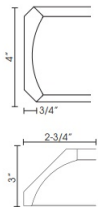

Cove Molding - Moldings

Dark Epic Shaker

CM96K-4	Crown Molding Covered - 96"L x 4"H (Takes Up 3" of Wall Space From	$138.60