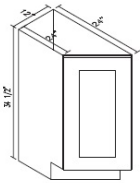

Base Transitional Cabinet - Base Cabinets

Dark Epic Shaker

BTC12L	Base Transational Cabinet (Left) - 12"W x 34-1/2"H x 12"D to 24"D	$232.65
BTC12R	Base Transational Cabinet (Right) - 12"W x 34-1/2"H x 24"D to 12"D	$232.65