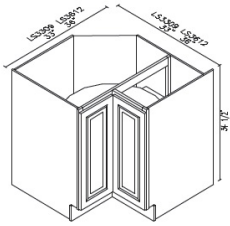

Easy Reach Base Corner Cabinet - Base Cabinets

Mountain Gray

LS3309	Lazy Susan - 33"W x 34-1/2"H x 24"D - 1 Bi-fold Door (9" e	$620.73
LS3612	Lazy Susan - 36"W x 34-1/2"H x 24"D - 1 Bi-fold Door (12"	$670.23