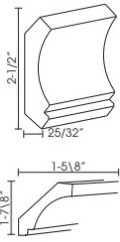

Crown Molding - Moldings

Mountain Gray

CM96	Crown Molding - 96"L x 2-1/2"H (Takes Up 1-7/8" of Wall Space Fr	$82.17