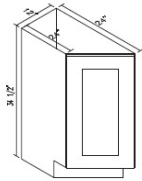

Base Transitional Cabinet - Base Cabinets

Mountain Gray

| | | |
|--------|--|----------|
| BTC12L | Base Transational Cabinet (Left) - 12"W x 34-1/2"H x 12"D | \$269.28 |
| BTC12R | Base Transational Cabinet (Right) - 12"W x 34-1/2"H x 24"D | \$269.28 |