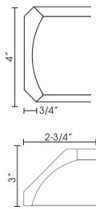

Cove Molding - Moldings

Mountain Gray

CM96K-4	Cove Molding - 96"L x 4"H (Takes Up 3" of Wall Space From Top to Bo	$155.43

Light Rail Molding - Moldings

Mountain Gray