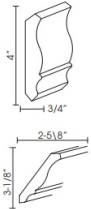

Crown Molding 4" - Moldings

Mountain Gray

CM96H-4	Crown Molding - 96"L x 4"H (Takes Up 3-1/8" of Wall Space From T	$132.66