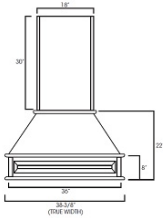

CWH Wood Hood - Accessories

Mountain Gray

CWH36 Wood Hood - 36"W (From side panel to side panel) / 38-3/8" (From ed $676.17

Touch-Up Kit - Accessories

Mountain Gray

TUP-K Touch-Up Kit $31.08

Touch-Up Stain - Accessories

Mountain Gray

AER-SPR Aerosol Spray (STAIN/SPRAY PAINT) $59.94