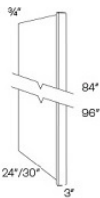

Overlay Fillers - Panels and Fillers

Mountain Gray

OLF330	Overlay Filler - 2-1/2"W x 29-1/4"H x 3/4"D	$24.75
OLF336	Overlay Filler - 2-1/2"W x 35-1/4"H x 3/4"D	$30.69
OLF342	Overlay Filler - 2-1/2"W x 41-1/4"H x 3/4"D	$38.61
OLF384	Overlay Filler - 2-1/2"W x 78-3/4"H x 3/4"D	$105.93
OLF390	Overlay Filler - 2-1/2"W x 84-3/4"H x 3/4"D	$125.73
OLF396	Overlay Filler - 2-1/2"W x 90-3/4"H x 3/4"D	$143.55
OLF630	Overlay Filler - 5-1/2"W x 29-1/4"H x 3/4"D	$45.54
OLF636	Overlay Filler - 5-1/2"W x 35-1/4"H x 3/4"D	$60.39
OLF642	Overlay Filler - 5-1/2"W x 41-1/4"H x 3/4"D	$67.32

Refrigerator Panels - Panels and Fillers

Mountain Gray

REP2484(3)-3/	Refrigerator End Panel - 24"W x 84"H x 3/4"T x 3" Return	$269.28
REP2484-3/4"	Refrigerator End Panel - 24"W x 84"H x 3/4"T	$232.65
REP2496(3)-3/	Refrigerator End Panel - 24"W x 96"H x 3/4"T x 3" Return	$320.76
REP2496-3/4"	Refrigerator End Panel - 24"W x 96"H x 3/4"T	$265.32
REP3096(3)-3/	Refrigerator End Panel - 30"W x 96"H x 3/4"T x 3" Return	$435.60