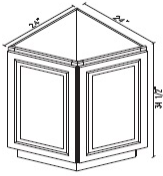

Blind Base Cabinet - Base Cabinets

Oxford White

BBLC39/42-36	Blind Base Cabinet - 36"W x 34-1/2"H x 24"D - 1 Door - 1 Drawer - A	\$432.63
BBLC42/45-39	Blind Base Cabinet - 39"W x 34-1/2"H x 24"D - 1 Door - 1 Drawer - A	\$437.58
BBLC45/48-42	Blind Base Cabinet - 42"W x 34-1/2"H x 24"D - 1 Door - 1 Drawer - A	\$442.53

Corner Sink Base Cabinet - Base Cabinets

Oxford White

BDCF36	Base Diagonal Corner - 36"W x 34-1/2"H x 24"D - 1 Door (18"W) - 1	\$557.37
--------	---	----------

Corner Sink Front - Base Cabinets

Oxford White

BDCF36K-FL	Base Diagonal Corner Frame and Kicker - 36"W x 34-1/2"H x 24"D - 1	\$167.31
------------	--	----------

Base End Cabinet - Base Cabinets

Oxford White

AB24 (Base)	Base End Angle Corner - 24"W x 24"D x 34-1/2"H - 2 Doors (18-1/2)	\$529.65
-------------	---	----------