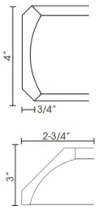

Crown Molding - Moldings

Oxford White

CM96	Crown Molding - 96"L x 2-1/2"H (Takes Up 1-7/8" of Wall Space From	\$73.26
------	--	---------

Cove Molding - Moldings

Oxford White

CM96K-4	Cove Molding - 96"L x 4"H (Takes Up 3" of Wall	\$138.60
---------	--	----------