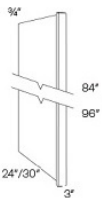

Dishwasher Panel - Panels and Fillers

Oxford White

DWR33412	Dishwasher Panel - 24"W x 34-1/2"H x 1/2"T x 3" Return - SOLID	\$79.20
----------	--	---------

Refrigerator Panels - Panels and Fillers

Oxford White