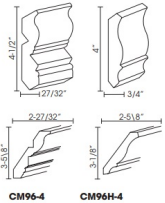

Crown Molding - Moldings

Oxford White

CM96	Crown Molding - 96"L x 2-1/2"H (Takes Up 1-7/8" of Wall Space From	\$73.26
------	--	---------

Cove Molding - Moldings

Oxford White

CM96K-4	Cove Molding - 96"L x 4"H (Takes Up 3" of Wall	\$138.60
---------	--	----------

Crown Molding Flat - Moldings

Oxford White

CM96E-4 Crown Molding Flat - 96"L x 4-1/2"W (Takes Up 2-5/8" of Wall Spa) \$154.44

Royal Crown Molding - Moldings

Oxford White

CM96-4 Royal Crown Molding - 96"L x 4-1/2"H (Takes Up 3-5/8" of Wall Space) \$117.81