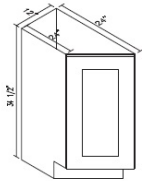

BTC12L	Base Transitional Cabinet - 12"W x 34-1/2"H x 12" - 24"D - 1 Shelf	\$239.58
BTC12R	Base Transitional Cabinet - 12"W x 34-1/2"H x 12" - 24"D - 1 Shelf	\$239.58

Pantry Cabinet Single Door - Tall Cabinets