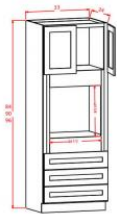

Oven Cabinet - Tall Cabinets

Oxford White

OC3384B	Oven Cabinet - 33"W x 24"D x 84"H - 2 Butt Doors - 3 Drawers	$1141.47
OC3390B	Oven Cabinet - 33"W x 24"D x 90"H - 2 Butt Doors - 3 Drawers	$1231.56
OC3396B	Oven Cabinet - 33"W x 24"D x 96"H - 2 Butt Doors - 3 Drawers	$1313.73