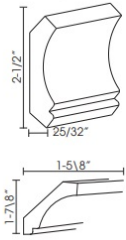

Crown Molding - Moldings

Oxford White

CM96	Crown Molding - 96"L x 2-1/2"H (Takes Up 1-7/8" of Wall Space From	$73.26