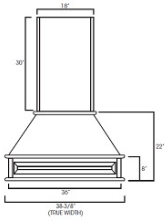

CWH Wood Hood - Accessories

Oxford White

CWH36	Wood Hood - Bottom Hood - 36"W (From side panel to side panel) / 38	$602.91

Touch-Up Kit - Accessories

Oxford White

TUP-K	Touch-Up Kit	$31.08

Touch-Up Stain - Accessories

Oxford White

AER-SPR	Aerosol Spray	$59.94

Plain Wall Fillers - Panels and Fillers

Oxford White

WF3-3/4	Wall Filler - 3"W x 30"H x 3/4"T - SOLID	$21.78
WF336-3/4	Wall Filler - 3"W x 36"H x 3/4"T - SOLID	$26.73
WF342-3/4	Wall Filler - 3"W x 42"H x 3/4"T - SOLID	$33.66
WF384-3/4	Wall Filler - 3"W x 84"H x 3/4"T - SOLID	$62.37
WF396-3/4	Wall Filler - 3"W x 96"H x 3/4"T - SOLID	$73.26
WF6-3/4	Wall Filler - 6"W x 30"H x 3/4"T - SOLID	$44.55
WF642-3/4	Wall Filler - 6"W x 42"H x 3/4"T - SOLID	$65.34
WF696-3/4	Wall Filler - 6"W x 96"H x 3/4"T	$143.55