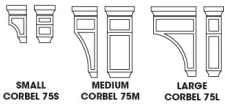

Corbel 1 - Panels and Fillers

Oxford White

CORBEL59	Corbel 59 (Large) - 3"W x 9"H x 6"D	\$94.05
----------	-------------------------------------	---------

Corbel 3 - Panels and Fillers

Oxford White

CORBEL56	Corbel 56 (small) - 3"W x 6"H x 4"D	\$125.73
CORBEL57	Corbel 57 (Large) - 3"W x 9"H x 6"D	\$196.02

Corbel 4 - Panels and Fillers

Oxford White

CORBEL60S	Corbel 60 (Small) - 5"W x 10"H x 5"D	\$178.20
-----------	--------------------------------------	----------

Corbel 5 - Panels and Fillers

Oxford White

CORBEL75L	Corbel - 3-1/2"W x 12-1/2"H x 8"D	\$227.70
CORBEL75M	Corbel - 5-1/4"W x 12-1/2"H x 4-1/2"D	\$214.83
CORBEL75S	Corbel - 3-3/4"W x 6-1/2"H x 3-1/2"D	\$157.41