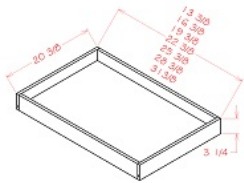

Roll Out Tray - Accessories

Oxford White

15RT-DR	Roll-out Tray - 11"W x 2-7/8"H x 21"D (For 15"W base cabin	\$97.02
18RT-DR	Roll-out Tray - 14"W x 2-7/8"H x 21"D (For 18"W base cabin	\$108.90
21RT-DR	Roll-out Tray - 17"W x 2-7/8"H x 21"D (For 21"W base cabin	\$114.18
24RT-DR	Roll-out Tray - 20"W x 2-7/8"H x 21"D (For 24"W base cabin	\$118.80
27RT-DR	Roll-out Tray - 23"W x 2-7/8"H x 21"D (For 27"W base cabin	\$131.01
30RT-DR	Roll-out Tray - 26"W x 2-7/8"H x 21"D (For 30"W base cabin	\$143.22
33RT-DR	Roll-out Tray - 29"W x 2-7/8"H x 21"D (For 33"W base cabin	\$173.91
36RT-DR	Roll-out Tray - 32"W x 2-7/8"H x 21"D (For 36"W base cabin	\$204.93