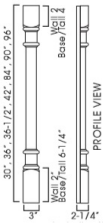

Decor Leg 5 - Panels and Fillers

Oxford White

LEG75 B3X3	Decor Leg - 3"W x 36-1/2"H x 3"D (Trimnable)	\$247.50
------------	--	----------

Turn Post - Panels and Fillers

Oxford White

TP3/WF34-1/2	Decor Leg - 3"W x 34-1/2"H x 3"D + Wall Filler 34-1/2"H	\$204.93
--------------	---	----------

Pole Pilaster - Panels and Fillers

Oxford White

POLE75-B3	Pole Pilaster - 3"W x 36-1/2"H (Trimnable)	\$224.73
POLE75-T384	Pole Pilaster - 3"W x 84"H (Trimnable)	\$272.25
POLE75-T390	Pole Pilaster - 3"W x 90"H (Trimnable)	\$288.09
POLE75-T396	Pole Pilaster - 3"W x 96"H (Trimnable)	\$304.92
POLE75-W330	Pole Pilaster - 3"W x 30"H (Trimnable)	\$124.74
POLE75-W336	Pole Pilaster - 3"W x 36"H (Trimnable)	\$137.61
POLE75-W342	Pole Pilaster - 3"W x 42"H (Trimnable)	\$158.40