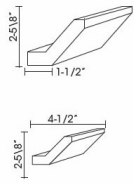

Crown Molding Flat - Moldings

Oxford White

CM96E-4 Crown Molding Flat - 96"L x 4-1/2"W (Takes Up 2-5/8" of Wall Spa) $154.44