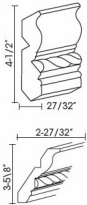

Crown Molding Rope - Moldings

Oxford White

CM96C-4 Crown Molding Rope - 96"L x 4-1/2"H (Takes Up 3-5/8" of Wall S) $161.37

Light Rail Molding - Moldings

Oxford White