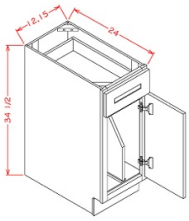

Tray Divider w/ Drawer - Base Cabinets

Polished Ivory

B12TD	Tray Divider Base - 12"W x 34-1/2"H x 24"D - 1 Door - 1 Drawer - 1	$348.96
B15TD	Tray Divider Base - 15"W x 34-1/2"H x 24"D - 1 Door - 1 Drawer - 1	$380.42
B18TD	Tray Divider Base - 18"W x 34-1/2"H x 24"D - 1 Door - 1 Drawer - 2	$439.95