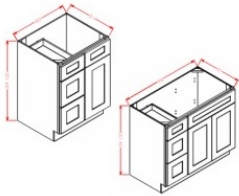

Vanity Combo Base - Drawers Left - Bathroom Vanities

Polished Ivory

V3021DL	Vanity - 30"W x 34-1/2"H x 21"D - 1 Door - 3 Left Dra	$534.33
V3621DL	Vanity - 36"W x 34-1/2"H x 21"D - 2 Doors - 3 Left Dr	$591.44