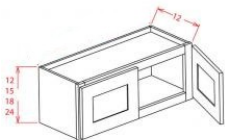

30" Bridge - Wall Cabinets

Polished Ivory

W3012	Wall Cabinet - 30"W x 12"D x 12"H - 2 Doors	$193.11
W3015	Wall Cabinet - 30"W x 12"D x 15"H - 2 Doors	$215.38
W3018	Wall Cabinet - 30"W x 12"D x 18"H - 2 Doors	$234.74
W3024	Wall Cabinet - 30"W x 12"D x 24"H - 2 Doors	$280.72