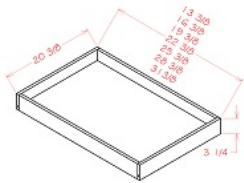

**Polished Ivory**

<b>FS36</b>	Floating Shelf - 36"W x 11"D x 1-1/2"H	<b>\$153.91</b>
<b>FS48</b>	Floating Shelf - 48"W x 11"D x 1-1/2"H	<b>\$181.98</b>
<b>FS60</b>	Floating Shelf - 60"W x 11"D x 1-1/2"H	<b>\$234.74</b>

**Full Height Door Base w/ Shelf P/O - Accessories**

**Polished Ivory**

BT9PO	Full Height Door Base Spice Cabinet - 9"W x 34-1/2"H x 24"	\$622.90
-------	--	----------

**Roll Out Tray - Accessories**

**Polished Ivory**