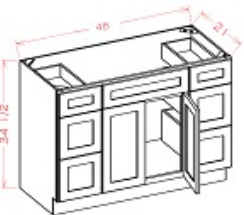

Single Door Vanity Combo - Bathroom Vanities

Polished Ivory

VDDB42		\$915.72
--------	--	----------

Double Door Vanity Combo - Bathroom Vanities

Polished Ivory

VDDB48	Vanity - 48"W x 34-1/2"H x 21"D - 2 Doors -	\$943.80
--------	---	----------