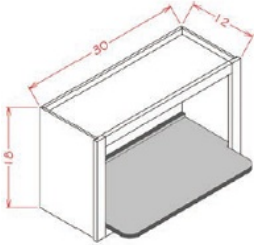

Wall Microwave Shelf - Accessories

Polished Ivory

WMSSHELF	Wall Microwave Shelf - 26-1/2"W x 17"D x 3/4"T (Only shelf, to b	$82.28

Floating Shelf - Accessories

Polished Ivory