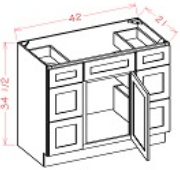

Single Door Vanity Combo - Bathroom Vanities

Polished Ivory

VDDB42		$915.72