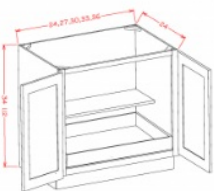

## Full Height Single Door Triple Rollout Shelf Bases - Base Cabinets

Polished Ivory

B18FH3RS	Full Height Rollout Shelf Base - 18"W x 34-1/2"H x 24"D - 1 Door -3	\$702.76
B21FH3RS	Full Height Rollout Shelf Base - 21"W x 34-1/2"H x 24"D - 1 Door -3	\$765.68

## Full Height Tray Divider Base - Base Cabinets

Polished Ivory

B12FHTD	Full Height Tray Divider Base - 12"W x 34-1/2"H x 24"D - 1 Door -1	\$452.54
B15FHTD	Full Height Tray Divider Base - 15"W x 34-1/2"H x 24"D - 1 Door -1	\$503.36
B18FHTD	Full Height Tray Divider Base - 18"W x 34-1/2"H x 24"D - 1 Door -2	\$579.34

## Full Height Double Door Single Rollout Shelf Bases - Base Cabinets

Polished Ivory

B24FH1RS	Full Height Rollout Shelf Base - 24"W x 34-1/2"H x 24"D - 2 Doors -	\$681.47
B27FH1RS	Full Height Rollout Shelf Base - 27"W x 34-1/2"H x 24"D - 2 Doors -	\$744.39
B30FH1RS	Full Height Rollout Shelf Base - 30"W x 34-1/2"H x 24"D - 2 Doors -	\$839.74
B33FH1RS	Full Height Rollout Shelf Base - 33"W x 34-1/2"H x 24"D - 2 Doors -	\$894.91
B36FH1RS	Full Height Rollout Shelf Base - 36"W x 34-1/2"H x 24"D - 2 Doors -	\$954.44