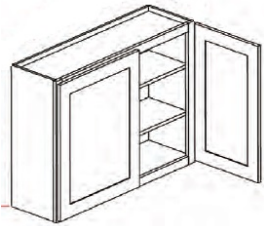

42" High Double Door - Wall Cabinets

Polished Ivory

W2442	Wall Cabinet - 24"W x 12"D x 42"H - 2 Doors - 3 Adjustable Shelv	$392.52
W2742	Wall Cabinet - 27"W x 12"D x 42"H - 2 Doors - 3 Adjustable Shelv	$419.62
W3042	Wall Cabinet - 30"W x 12"D x 42"H - 2 Doors - 3 Adjustable Shelv	$451.08
W3342	Wall Cabinet - 33"W x 12"D x 42"H - 2 Doors - 3 Adjustable Shelv	$484.96
W3642	Wall Cabinet - 36"W x 12"D x 42"H - 2 Doors - 3 Adjustable Shelv	$522.23