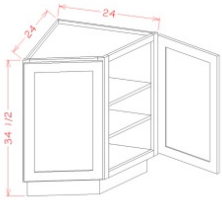

Base End Cabinet - Base Cabinets

Polished Ivory

BEC24	Base End Angle Cabinet - 24"W x 24"D x 34-1/2"H - 2 Doors	$357.19