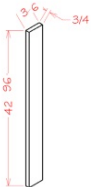

Wall/Base/Tall Fillers - Panels and Fillers

F342	Wall/Base Filler - 3"W x 3/4"D x 42"H (Finished on one	$22.26
F396	Tall Filler - 3"W x 3/4"D x 96"H (Finished on one face	$68.72
F642	Wall/Base Filler - 6"W x 3/4"D x 42"H (Finished o	$43.56
F696	Tall Filler - 6"W x 3/4"D x 96"H (Finished on one face	$109.86