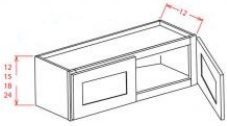

36" Bridge - Wall Cabinets

Polished Ivory

W3612	Wall Cabinet - 36"W x 12"D x 12"H - 2 Doors	$212.47
W3615	Wall Cabinet - 36"W x 12"D x 15"H - 2 Doors	$228.93
W3618	Wall Cabinet - 36"W x 12"D x 18"H - 2 Doors	$256.03
W3624	Wall Cabinet - 36"W x 12"D x 24"H - 2 Doors	$330.57