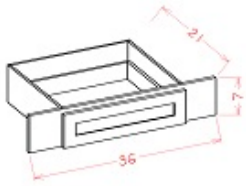

Vanity Knee Drawer - Bathroom Vanities

Polished Ivory

VKD36	Vanity Knee Drawer - 36"W x 7"H x 21"D	$123.90

Desk Knee Drawer - Bathroom Vanities

Polished Ivory