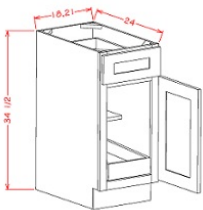

## Single Door Single Rollout Shelf Base - Base Cabinets

Polished Ivory

B181RS	Rollout Shelf Base - 18"W x 34-1/2"H x 24"D - 1 Door - 1 Drawer -1	\$409.46
B211RS	Rollout Shelf Base - 21"W x 34-1/2"H x 24"D - 1 Door - 1 Drawer -1	\$442.86