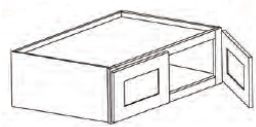

36" Wide x 24" Deep Refrigerator - Wall Cabinets

Polished Ivory

W361224	Wall Refrigerator Cabinet - 36"W x 24"D x 12"H	$272.00
W361524	Wall Refrigerator Cabinet - 36"W x 24"D x 15"H	$287.01
W361824	Wall Refrigerator Cabinet - 36"W x 24"D x 18"H	$307.82
W362424	Wall Refrigerator Cabinet - 36"W x 24"D x 24"H	$400.75