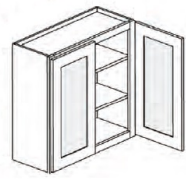

Cabinet with Glass Doors (Double Door) - Wall Cabinets

Polished Ivory

W2430GD	Glass Door Wall Cabinet - Includes Cabinet W2430 with	$303.46
W2436GD	Glass Door Wall Cabinet - Includes Cabinet W2436 with Finis	$351.86
W2442GD	Glass Door Wall Cabinet - Includes Cabinet W2442 with Finis	$403.17
W3030GD	Glass Door Wall Cabinet - Includes Cabinet W3030 with	$352.35
W3036GD	Glass Door Wall Cabinet - Includes Cabinet W3036 with	$405.10
W3042GD	Glass Door Wall Cabinet - Includes Cabinet W3042 with Finis	$463.67