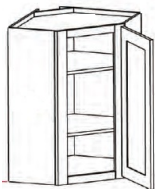

DCW2430	Wall Diagonal Corner - 24"W x 12"D x 30"H - 1 Door	\$371.71
DCW2436	Wall Diagonal Corner - 24"W x 12"D x 36"H - 1 Door	\$419.62
DCW2442	Wall Diagonal Corner - 24"W x 12"D x 42"H - 1 Door	\$484.48