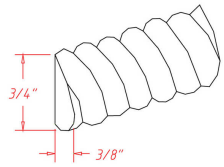

**Crown Molding - Moldings**

**Polished Ivory**

DCM	Crown Molding - 96"L x 3-5/8"H (Takes Up 3" of Wall Space From T	\$100.67
-----	--	----------

**Crown Molding Long Flat - Moldings**

**Polished Ivory**

LACM8	Large Angular Crown Molding - 96"L x 3"H (Takes Up 3" of Wall Sp	\$94.86
-------	--	---------

ICM

Royal Crown Molding - 96"L x 4-3/16"H x 2-1/2"D (Tak

\$134.55

Rope - Moldings

Polished Ivory

ROPE	Rope - 96"L x 3/8"W x 3/4"H	\$24.20
------	-----------------------------	---------

Light Rail - Moldings