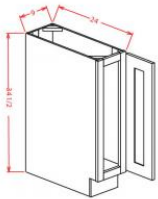

## Single Door Base Tray - Base Cabinets

Polished Ivory

BT9	Base Tray - 9"W x 34-1/2"H x 24"D - 1 Door	\$200.37
-----	--	----------