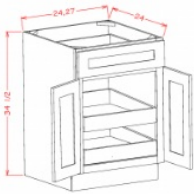

Double Door Double Rollout Shelf Base - Base Cabinets

Polished Ivory

B242RS	Rollout Shelf Base - 24"W x 34-1/2"H x 24"D - 2 Doors - 1 Drawer -2	$569.66
B272RS	Rollout Shelf Base - 27"W x 34-1/2"H x 24"D - 2 Doors - 1 Drawer -2	$618.55
B302RS	Rollout Shelf Base - 30"W x 34-1/2"H x 24"D - 2 Doors - 1 Drawer	$699.86
B332RS	Rollout Shelf Base - 33"W x 34-1/2"H x 24"D - 2 Doors - 2 Drawer	$741.48
B362RS	Rollout Shelf Base - 36"W x 34-1/2"H x 24"D - 2 Doors - 2 Drawer	$786.98