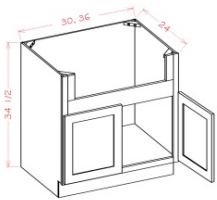

Farm Sink Base - Base Cabinets

Polished Ivory

FSB30	Farm Sink Base - 30"W x 24"D x 34-1/2"H - 2 Doors (14-3/4"W x 19	$356.70
FSB36	Farm Sink Base - 36"W x 24"D x 34-1/2"H - 2 Doors (17-3/4"	$433.18