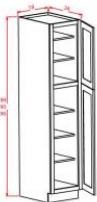

**Polished Ivory**

<b>DFB18</b>	Drawer File Base - 18"W x 21"D x 29-1/2"H (Height is Less Than S	<b>\$377.52</b>
--------------	--	-----------------

**Base Microwave Cabinet - Base Cabinets**

**Polished Ivory**

<b>BMW30</b>	Base Microwave Cabinet - 30"W x 24"D x 34-1/2"H - 1 Drawer	<b>\$433.18</b>
--------------	--	-----------------

**Pantry Cabinet Single Door - Tall Cabinets**

**Polished Ivory**

<b>U188424</b>	Wall Pantry - 18"W x 24"D x 84"H - 2 Doors - 1 Fixed Shelf - 5 A	<b>\$790.85</b>
<b>U189024</b>	Wall Pantry - 18"W x 24"D x 90"H - 2 Doors - 1 Fixed Shelf - 5 A	<b>\$817.47</b>
<b>U189624</b>	Wall Pantry - 18"W x 24"D x 96"H - 2 Doors - 1 Fixed Shelf - 6 A	<b>\$855.71</b>