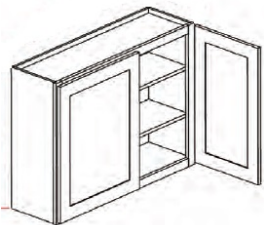

36" High Double Door - Wall Cabinets

Polished Ivory

W2436	Wall Cabinet - 24"W x 12"D x 36"H - 2 Doors &ndash; 2 Adjustable	$337.34
W2736	Wall Cabinet - 27"W x 12"D x 36"H - 2 Doors &ndash; 2 Adjustable	$366.87
W3036	Wall Cabinet - 30"W x 12"D x 36"H - 2 Doors &ndash; 2 Adjustable	$395.42
W3336	Wall Cabinet - 33"W x 12"D x 36"H - 2 Doors &ndash; 2 Adjustable	$425.43
W3636	Wall Cabinet - 36"W x 12"D x 36"H - 2 Doors &ndash; 2 Adjustable	$453.50