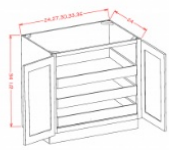

Full Height Double Door Triple Rollout Shelf Bases - Base Cabinets

Polished Ivory

B24FH3RS	Full Height Rollout Shelf Base - 24"W x 34-1/2"H x 24"D - 2 Doors -	$851.35
B27FH3RS	Full Height Rollout Shelf Base - 27"W x 34-1/2"H x 24"D - 2 Doors -	$924.44
B30FH3RS	Full Height Rollout Shelf Base - 30"W x 34-1/2"H x 24"D - 2 Doors -	$1029.46
B33FH3RS	Full Height Rollout Shelf Base - 33"W x 34-1/2"H x 24"D - 2 Doors -	$1095.29
B36FH3RS	Full Height Rollout Shelf Base - 36"W x 34-1/2"H x 24"D - 2 Doors -	$1164.98