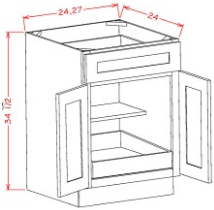

Double Door Single Rollout Shelf Base - Base Cabinets

Polished Ivory

B241RS	Rollout Shelf Base - 24"W x 34-1/2"H x 24"D - 2 Doors - 1 Drawer	$484.96
B271RS	Rollout Shelf Base - 27"W x 34-1/2"H x 24"D - 2 Doors - 1 Drawer	$528.52
B301RS	Rollout Shelf Base - 30"W x 34-1/2"H x 24"D - 2 Doors - 1 Drawer	$605.00
B331RS	Rollout Shelf Base - 33"W x 34-1/2"H x 24"D - 2 Doors - 2 Drawer	$641.30
B361RS	Rollout Shelf Base - 36"W x 34-1/2"H x 24"D - 2 Doors - 2 Drawer	$681.95