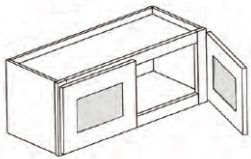

Stacker Cabinet with Glass Doors (Double Door) - Wall Cabinets

Polished Ivory

W2412GD	Glass Door Stacker Cabinet - Includes Cabinet W2412&n	$169.40
W2415GD	Glass Door Stacker Cabinet - Includes Cabinet W2415 with Glass D	$195.05
W2418GD	Glass Door Stacker Cabinet - Includes Cabinet W2418 with Glass D	$225.54
W2712GD	Glass Door Stacker Cabinet - Includes Cabinet W2712&n	$192.63
W2715GD	Glass Door Stacker Cabinet - Includes Cabinet W2715 with Glass D	$218.28
W2718GD	Glass Door Stacker Cabinet - Includes Cabinet W2718 with Glass D	$248.77
W3012GD	Glass Door Stacker Cabinet - Includes Cabinet W3012&n	$202.31
W3015GD	Glass Door Stacker Cabinet - Includes Cabinet W3015 with Glass D	$241.03
W3018GD	Glass Door Stacker Cabinet - Includes Cabinet W3018 with Glass D	$260.39
W3312GD	Glass Door Stacker Cabinet - Includes Cabinet W3312&n	$212.96
W3315GD	Glass Door Stacker Cabinet - Includes Cabinet W3315 with Glass D	$238.61
W3318GD	Glass Door Stacker Cabinet - Includes Cabinet W3318 with Glass D	$269.10
W3612GD	Glass Door Stacker Cabinet - Includes Cabinet W3612&n	$223.60
W3615GD	Glass Door Stacker Cabinet - Includes Cabinet W3615 with Glass D	$254.10
W3618GD	Glass Door Stacker Cabinet - Includes Cabinet W3618 with Glass D	$287.01