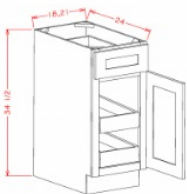

Single Door Double Rollout Shelf Base - Base Cabinets

Polished Ivory

B182RS	Rollout Shelf Base - 18"W x 34-1/2"H x 24"D - 1 Door - 1 Drawer -2	$483.03
B212RS	Rollout Shelf Base - 21"W x 34-1/2"H x 24"D - 1 Door - 1 Drawer -2	$521.26