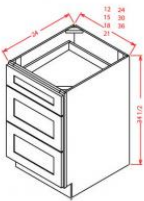

Three Drawer Pack Base - Base Cabinets

Polished Ivory

3DB12	Drawer Pack - 12"W x 24"D x 34-1/2"H - 3 Drawers	$409.46
3DB15	Drawer Pack - 15"W x 24"D x 34-1/2"H - 3 Drawers	$449.63
3DB18	Drawer Pack - 18"W x 24"D x 34-1/2"H - 3 Drawers	$480.12
3DB21	Drawer Pack - 21"W x 24"D x 34-1/2"H - 3 Drawers	$509.65
3DB24	Drawer Pack - 24"W x 24"D x 34-1/2"H - 3 Drawers	$540.14
3DB30	Drawer Pack - 30"W x 24"D x 34-1/2"H - 3 Drawers	$609.35
3DB36	Drawer Pack - 36"W x 24"D x 34-1/2"H - 3 Drawers	$692.60