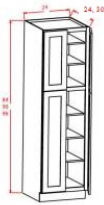

Pantry Cabinet Double Door - Tall Cabinets

Polished Ivory

U248424	Wall Pantry - 24"W x 24"D x 84"H - 4 Doors - 1 Fixed Shelf - 5 A	$934.12
U249024	Wall Pantry - 24"W x 24"D x 90"H - 4 Doors - 1 Fixed Shelf - 5 A	$971.87
U249624	Wall Pantry - 24"W x 24"D x 96"H - 4 Doors - 1 Fixed Shelf - 6 A	$1019.30
U308424	Wall Pantry - 30"W x 24"D x 84"H - 4 Doors - 1 Fixed Shelf - 5 A	$998.97
U309024	Wall Pantry - 30"W x 24"D x 90"H - 4 Doors - 1 Fixed Shelf - 5 A	$1040.60
U309624	Wall Pantry - 30"W x 24"D x 96"H - 4 Doors - 1 Fixed Shelf - 6 A	$1094.32