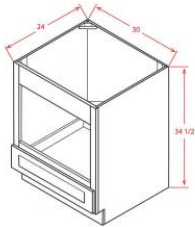

**Base End Cabinet - Base Cabinets**

**Polished Ivory**

<b>BEC24</b>	Base End Angle Cabinet - 24"W x 24"D x 34-1/2"H - 2 Doors	<b>\$357.19</b>
--------------	---	-----------------

**Drawer File Base - Base Cabinets**

**Polished Ivory**

<b>DFB18</b>	Drawer File Base - 18"W x 21"D x 29-1/2"H (Height is Less Than S	<b>\$377.52</b>
--------------	--	-----------------

**Base Microwave Cabinet - Base Cabinets**

**Polished Ivory**