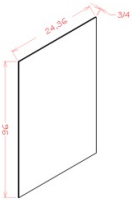

Thick Finished Panel - Panels and Fillers

Polished Ivory

S2496	Thick Panel - 24"W x 3/4"D x 96"H (One long edge banded to matc	$136.00
S3696	Thick Panel - 36"W x 3/4"D x 96"H (One long edge ban	$203.76