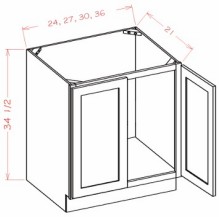

Full Height Double Door Sink Base Vanity - Bathroom Vanities

Polished Ivory

VS24FH	Vanity - 24"W x 34-1/2"H x 21"D - 2 Doors	$513.52
VS27FH	Vanity - 27"W x 34-1/2"H x 21"D - 2 Doors	$556.60
VS30FH	Vanity - 30"W x 34-1/2"H x 21"D - 2 Doors	$602.58
VS36FH	Vanity - 36"W x 34-1/2"H x 21"D - 2 Doors	$691.15