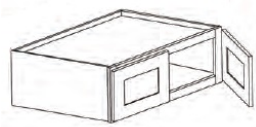

33" Wide x 24" Deep Refrigerator - Wall Cabinets

Polished Ivory

W331224	Wall Refrigerator Cabinet - 33"W x 24"D x 12"H	$267.65
W331524	Wall Refrigerator Cabinet - 33"W x 24"D x 15"H	$284.59
W331824	Wall Refrigerator Cabinet - 33"W x 24"D x 18"H	$306.37
W332424	Wall Refrigerator Cabinet - 33"W x 24"D x 24"H	$396.88