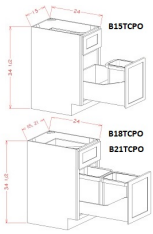

Waste Basket Base Cabinet - Accessories

Polished Ivory

B15TCPO	Waste Basket Base - (Includes cabinet) 15"W x 34-1/2"H x 2	$767.62
B18TCPO	Waste Basket Base - (Includes cabinet) 18"W x 34-1/2"H x 2	$811.66
B21TCPO	Waste Basket Base - (Includes cabinet) 21"W x 34-1/2"H x 2	$847.96