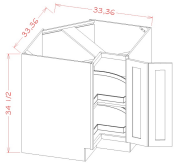

## Easy Reach (with Lazy Susan) Base Corner Cabinet - Base Cabinets

Polished Ivory

LSB33	Easy Reach Base Corner Cabinet (with lazy susan) - 33"W x 33"D x	\$667.92
LSB36	Easy Reach Base Corner Cabinet (with lazy susan) - 36"W x 36"D x	\$717.77