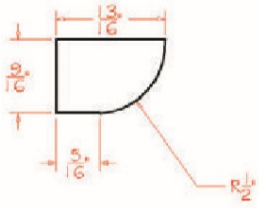

Shoe Molding - Moldings

Polished Ivory

SHM

Shoe Molding - 96"W x 1/2"D x 3/4"H

$33.39

Furniture Base Molding - Moldings

Polished Ivory

FBM

Furniture Base Molding - 96"W x 3/4"D x 4-15/16"H

$96.80