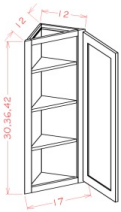

Angle Wall Cabinets - Wall Cabinets

Polished Ivory

AW1230	Triangle End Cabinet - 17"W x 12"D x 30"H - 1 Door - 2 Shelves	$204.73
AW1236	Triangle End Cabinet - 17"W x 12"D x 36"H - 1 Door - 2 Shelves	$222.64
AW1242	Triangle End Cabinet - 17"W x 12"D x 42"H - 1 Door - 3 Shelves	$242.96