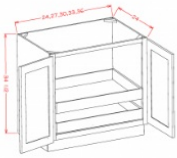

Full Height Double Door Double Rollout Shelf Bases - Base Cabinets

Polished Ivory

B24FH2RS	Full Height Rollout Shelf Base - 24"W x 34-1/2"H x 24"D - 2 Doors -	$766.17
B27FH2RS	Full Height Rollout Shelf Base - 27"W x 34-1/2"H x 24"D - 2 Doors -	$834.41
B30FH2RS	Full Height Rollout Shelf Base - 30"W x 34-1/2"H x 24"D - 2 Doors -	$934.60
B33FH2RS	Full Height Rollout Shelf Base - 33"W x 34-1/2"H x 24"D - 2 Doors -	$995.10
B36FH2RS	Full Height Rollout Shelf Base - 36"W x 34-1/2"H x 24"D - 2 Doors -	$1059.96