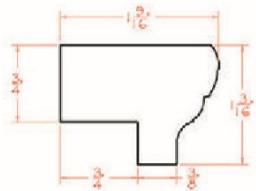

Light Rail - Moldings

Polished Ivory

LRM	Light Rail Molding - 96"W x 3/4"D x 1-3/16"H	$103.57

Scribe - Moldings

Polished Ivory