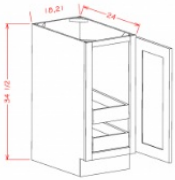

## Full Height Single Door Single Rollout Shelf Base - Base Cabinets

Polished Ivory

B18FH1RS	Full Height Rollout Shelf Base - 18"W x 34-1/2"H x 24"D - 1 Door -1	\$556.11
B21FH1RS	Full Height Rollout Shelf Base - 21"W x 34-1/2"H x 24"D - 1 Door -1	\$608.38

## Full Height Single Door Double Rollout Shelf Bases - Base Cabinets

Polished Ivory

B18FH2RS	Full Height Rollout Shelf Base - 18"W x 34-1/2"H x 24"D - 1 Door -2	\$629.20
B21FH2RS	Full Height Rollout Shelf Base - 21"W x 34-1/2"H x 24"D - 1 Door -2	\$686.79