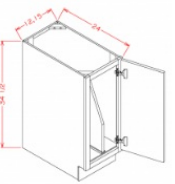

## Full Height Single Door Double Rollout Shelf Bases - Base Cabinets

Polished Ivory

B18FH2RS	Full Height Rollout Shelf Base - 18"W x 34-1/2"H x 24"D - 1 Door -2	\$629.20
B21FH2RS	Full Height Rollout Shelf Base - 21"W x 34-1/2"H x 24"D - 1 Door -2	\$686.79

## Full Height Single Door Triple Rollout Shelf Bases - Base Cabinets

Polished Ivory

B18FH3RS	Full Height Rollout Shelf Base - 18"W x 34-1/2"H x 24"D - 1 Door -3	\$702.76
B21FH3RS	Full Height Rollout Shelf Base - 21"W x 34-1/2"H x 24"D - 1 Door -3	\$765.68

## Full Height Tray Divider Base - Base Cabinets

Polished Ivory

B12FHTD	Full Height Tray Divider Base - 12"W x 34-1/2"H x 24"D - 1 Door -1	\$452.54
B15FHTD	Full Height Tray Divider Base - 15"W x 34-1/2"H x 24"D - 1 Door -1	\$503.36
B18FHTD	Full Height Tray Divider Base - 18"W x 34-1/2"H x 24"D - 1 Door -2	\$579.34