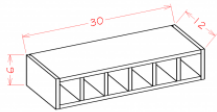

Wall Wine Cubby - Accessories

Polished Ivory

WWC630	Wall Wine Cubby - 30"W X 6"H X 12"D	$150.04