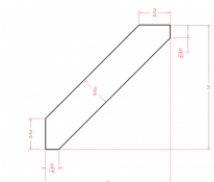

**Crown Molding - Moldings**

**Polished Ivory**

DCM	Crown Molding - 96"L x 3-5/8"H (Takes Up 3" of Wall Space From T	\$100.67
-----	--	----------

**Crown Molding Long Flat - Moldings**

**Polished Ivory**

LACM8	Large Angular Crown Molding - 96"L x 3"H (Takes Up 3" of Wall Sp	\$94.86
-------	--	---------

ICM

Royal Crown Molding - 96"L x 4-3/16"H x 2-1/2"D (Tak

\$134.55

Rope - Moldings

Polished Ivory

ROPE	Rope - 96"L x 3/8"W x 3/4"H	\$24.20
------	-----------------------------	---------

Light Rail - Moldings