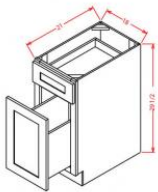

Drawer File Base - Base Cabinets

Polished Ivory

DFB18	Drawer File Base - 18"W x 21"D x 29-1/2"H (Height is Less Than S	$377.52