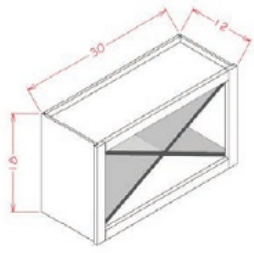

Wall Open Cabinet - Accessories

Polished Ivory

WOC3018	Wall Open Cabinet - 30"W x 12"D x 18"H	\$139.87
---------	--	----------

**Wall X Wine Rack - Accessories**

**Polished Ivory**

<b>WXRSHLF</b>	Wall X Wine Rack - 30"W x 12"D x 18"H - Only X shelf (to be used	<b>\$47.43</b>
----------------	--	----------------