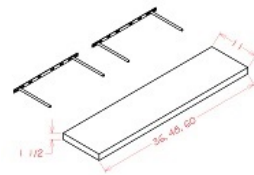

FS36	Floating Shelf - 36"W x 11"D x 1-1/2"H	$153.91
FS48	Floating Shelf - 48"W x 11"D x 1-1/2"H	$181.98
FS60	Floating Shelf - 60"W x 11"D x 1-1/2"H	$234.74