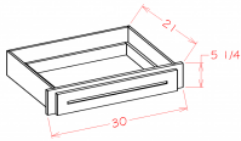

Vanity Knee Drawer - Bathroom Vanities

Polished Ivory

VKD36	Vanity Knee Drawer - 36"W x 7"H x 21"D	\$123.90
-------	--	----------

Desk Knee Drawer - Bathroom Vanities

Polished Ivory

DKD30	Desk Knee Drawer - 30"W x 5-1/4"H x 21"D	\$161.65
-------	--	----------