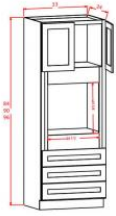

Oven Cabinet - Tall Cabinets

Polished Ivory

O338424	Oven Cabinet - 33"W x 24"D x 84"H - 2 Doors - 3 Drawers (Can Be	$1154.34
O339024	Oven Cabinet - 33"W x 24"D x 90"H - 2 Doors - 3 Drawers (Can Be	$1269.53
O339624	Oven Cabinet - 33"W x 24"D x 96"H - 2 Doors - 3 Drawers (Can Be	$1362.46