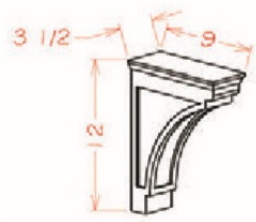

Corbel - MCB - Panels and Fillers

Polished Ivory

MCB	Corbel (MCB) - 3-1/2"W x 9"D x 12"H	$191.66