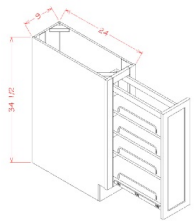

Full Height Door Base w/ Shelf P/O - Accessories

Polished Ivory

BT9PO	Full Height Door Base Spice Cabinet - 9"W x 34-1/2"H x 24"	$622.90