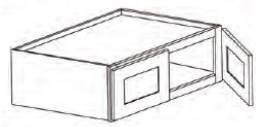

30" Wide x 24" Deep Refrigerator - Wall Cabinets

Polished Ivory

W301224	Wall Refrigerator Cabinet - 30"W x 24"D x 12"H	$259.90
W301524	Wall Refrigerator Cabinet - 30"W x 24"D x 15"H	$272.00
W301824	Wall Refrigerator Cabinet - 30"W x 24"D x 18"H	$291.36
W302424	Wall Refrigerator Cabinet - 30"W x 24"D x 24"H	$381.99