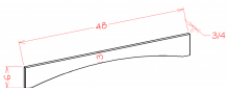

VASH48

Shaker Valance - 48"W x 3/4"D x 6"H

$98.25