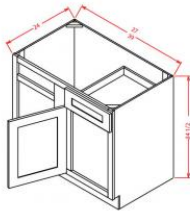

Blind Base Cabinet - Base Cabinets

Polished Ivory

BBC36	Blind Base Cabinet - 27"W x 24"D x 34-1/2"H - 1 Door - 1 Drawer	$375.58
BBC42	Blind Base Cabinet - 39"W x 24"D x 34-1/2"H - 1 Door - 1 Drawer	$458.34