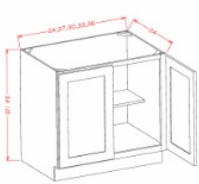

Double Full Height Door Base - Base Cabinets

Polished Ivory

B24FH	Full Height Door Base - 24"W x 34-1/2"H x 24"D - 2 Doors -1 Shelf	$596.77
B27FH	Full Height Door Base - 27"W x 34-1/2"H x 24"D - 2 Doors -1 Shelf	$654.36
B30FH	Full Height Door Base - 30"W x 34-1/2"H x 24"D - 2 Doors -1 Shelf	$744.39
B33FH	Full Height Door Base - 33"W x 34-1/2"H x 24"D - 2 Doors -1 Shelf	$795.21
B36FH	Full Height Door Base - 36"W x 34-1/2"H x 24"D - 2 Doors -1 Shelf	$849.42