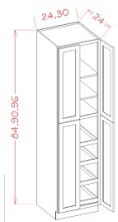

Pantry Cabinet Double Door w/ Rollouts - Tall Cabinets

Polished Ivory

U2484244RS	Wall Pantry w/ Rollout - 24"W x 84"H x 24"D - 4 Doors - 4 Rollout s	$1273.40
U2490244RS	Wall Pantry w/ Rollout - 24"W x 90"H x 24"D - 4 Doors - 4 Rollout s	$1311.15
U2496244RS	Wall Pantry w/ Rollout - 24"W x 96"H x 24"D - 4 Doors - 4 Rollout s	$1359.07
U3084244RS	Wall Pantry w/ Rollout - 30"W x 84"H x 24"D - 4 Doors - 4 Rollout	$1378.43
U3090244RS	Wall Pantry w/ Rollout - 30"W x 90"H x 24"D - 4 Doors - 4 Rollout s	$1421.02
U3096244RS	Wall Pantry w/ Rollout - 30"W x 96"H x 24"D - 4 Doors - 4 Rollout s	$1474.26