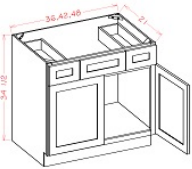

Vanity Combo Bases - Bathroom Vanities

Polished Ivory

VSD36	Vanity - 36"W x 34-1/2"H x 21"D - 2 Doors - 2 To	$527.56
VSD42	Vanity - 42"W x 34-1/2"H x 21"D - 2 Doors - 2 To	$584.67
VSD48	Vanity - 48"W x 34-1/2"H x 21"D - 2 Doors - 2 To	$642.26