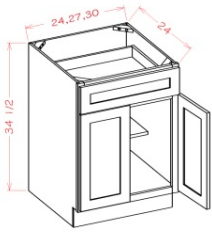

Double Doors with Drawer(s) Base - Base Cabinets

Polished Ivory

B24	Base - 24"W x 24"D x 34-1/2"H - 2 Doors 1 Drawer 1 Shelf	$399.78
B27	Base - 27"W x 24"D x 34-1/2"H - 2 Doors 1 Drawer 1 Shelf	$438.50
B30	Base - 30"W x 24"D x 34-1/2"H - 2 Doors 1 Drawer 1 Shelf	$509.65
B33	Base - 33"W x 24"D x 34-1/2"H - 2 Doors 2 Drawers 1 Shelf	$541.11
B36	Base - 36"W x 24"D x 34-1/2"H - 2 Doors 2 Drawers 1 Shelf	$576.92
B42	Base - 42"W x 24"D x 34-1/2"H - 2 Doors 2 Drawers 1 Shelf	$611.77