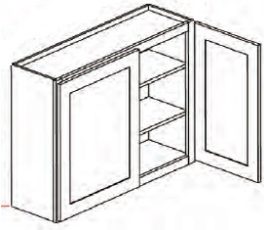

30" High Double Door - Wall Cabinets

Polished Ivory

W2430	Wall Cabinet - 24"W x 12"D x 30"H - 2 Doors - 2 Adjustable Shelv	$287.49
W2730	Wall Cabinet - 27"W x 12"D x 30"H - 2 Doors - 2 Adjustable Shelv	$317.98
W3030	Wall Cabinet - 30"W x 12"D x 30"H - 2 Doors - 2 Adjustable Shelv	$342.18
W3330	Wall Cabinet - 33"W x 12"D x 30"H - 2 Doors - 2 Adjustable Shelv	$371.71
W3630	Wall Cabinet - 36"W x 12"D x 30"H - 2 Doors - 2 Adjustable Shelv	$394.94