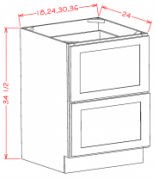

Two Drawer Pack Base - Base Cabinets

Polished Ivory

2DB24	Drawer Pack - 24"W x 24"D x 34-1/2"H - 2 Drawers	$538.69
2DB30	Drawer Pack - 30"W x 24"D x 34-1/2"H - 2 Drawers	$608.38
2DB36	Drawer Pack - 36"W x 24"D x 34-1/2"H - 2 Drawers	$691.63