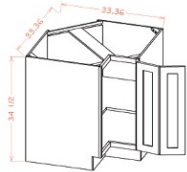

Easy Reach Base Corner Cabinet - Base Cabinets

Polished Ivory

BER33	Easy Reach Base Corner Cabinet (w/o lazy susan) - 33"W x 33"D x	$475.77
BER36	Easy Reach Base Corner Cabinet (w/o lazy susan) - 36"W x 36"D x	$525.62