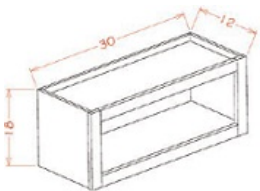

Wall Open Cabinet - Accessories

Polished Ivory

WOC3018	Wall Open Cabinet - 30"W x 12"D x 18"H	$139.87