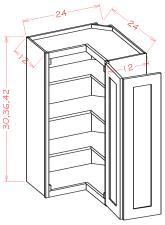

Wall Easy Reach - Wall Cabinets

Polished Ivory

WER2430	Wall Easy Reach - 24"W X 30"H X 12"D	$404.62
WER2436	Wall Easy Reach - 24"W X 36"H X 12"D	$454.47
WER2442	Wall Easy Reach - 24"W X 42"H X 12"D	$529.49