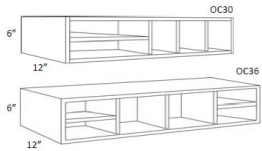

Organizer Cubby - Accessories

Shaker Spice

OC30	Organizer Cubby - 30"W x 6"H x 12"D	$108.89
OC36	Organizer Cubby - 36"W x 6"H x 12"D	$125.48