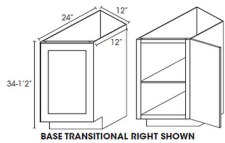

Base Transitional Cabinet - Base Cabinets

Shaker Spice

BTC2412	Base Transitional Cabinet - 12"W x 34-1/2"H x 12" - 24"D -	$269.75