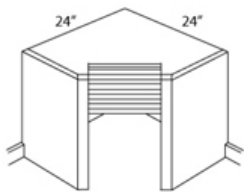

Diagonal Appliance Garage - Accessories

Shaker Spice

AGD2418	Diagonal Appliance Garage - 24"W x 12"D x 18"H	$261.46