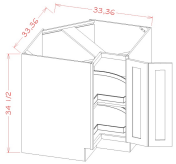

## Drawer Pack Base - Base Cabinets

Shaker Spice

DB12(3)	Drawer Pack - 12"W x 24"D x 34-1/2"H - 3 Drawers	\$427.85
DB15(3)	Drawer Pack - 15"W x 24"D x 34-1/2"H - 3 Drawers	\$445.54
DB18(3)	Drawer Pack - 18"W x 24"D x 34-1/2"H - 3 Drawers	\$457.14
DB21(3)	Drawer Pack - 21"W x 24"D x 34-1/2"H - 3 Drawers	\$472.07
DB24(3)	Drawer Pack - 24"W x 24"D x 34-1/2"H - 3 Drawers	\$487.55
DB30(3)	Drawer Pack - 30"W x 24"D x 34-1/2"H - 3 Drawers	\$525.69
DB36(3)	Drawer Pack - 36"W x 24"D x 34-1/2"H - 3 Drawers	\$572.12

## Easy Reach Base Corner Cabinet - Base Cabinets

Shaker Spice

BSQC33L	Easy Reach Corner Base Cabinet (w/o Lazy Susan) - 29"W x 24"D x	\$679.36
BSQC33R	Easy Reach Corner Base Cabinet (w/o Lazy Susan) - 29"W x 24"D x	\$679.36
BSQC36L	Easy Reach Corner Base Cabinet (w/o Lazy Susan) - 32"W x 24"D x	\$679.36
BSQC36R	Easy Reach Corner Base Cabinet (w/o Lazy Susan) - 32"W x 24"D x	\$679.36