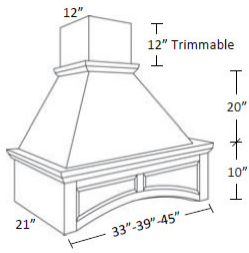

Arched Wood Hood - Accessories

Shaker Spice

WHA30/33	Arched Wood Hood - 33"W x 30"H	$678.26
WHA36/39	Arched Wood Hood - 39"W x 30"H	$778.86
WHA42/45	Arched Wood Hood - 45"W x 30"H	$895.50