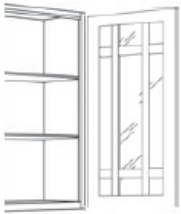

Prairie Door Finished Interior Wall Cabinet - Wall Cabinets

Shaker Spice

MCWFI2430	Prairie Corner Finished Interior Wall Cabinet- 24"W x 30"H x 12"	$575.99
MCWFI2436	Prairie Corner Finished Interior Wall Cabinet- 24"W x 36"H x 12"	$659.46
MCWFI2442	Prairie Corner Finished Interior Wall Cabinet- 24"W x 42"H x 12"	$742.38
MWFI1530	Prairie Door Finished Interior Wall Cabinet- 15"W x 30"H x 12"D	$337.19
MWFI1536	Prairie Door Finished Interior Wall Cabinet- 15"W x 36"H x 12"D	$387.49
MWFI1542	Prairie Door Finished Interior Wall Cabinet- 15"W x 42"H x 12"D	$438.90
MWFI1830	Prairie Door Finished Interior Wall Cabinet- 18"W x 30"H x 12"D	$383.07
MWFI1836	Prairie Door Finished Interior Wall Cabinet- 18"W x 36"H x 12"D	$435.03
MWFI1842	Prairie Door Finished Interior Wall Cabinet- 18"W x 42"H x 12"D	$488.65
MWFI3030	Prairie Door Finished Interior Wall Cabinet- 30"W x 30"H x 12"D	$591.47
MWFI3036	Prairie Door Finished Interior Wall Cabinet- 30"W x 36"H x 12"D	$679.36
MWFI3042	Prairie Door Finished Interior Wall Cabinet- 30"W x 42"H x 12"D	$767.25
MWFI3630	Prairie Door Finished Interior Wall Cabinet- 36"W x 30"H x 12"D	$685.44
MWFI3636	Prairie Door Finished Interior Wall Cabinet- 36"W x 36"H x 12"D	$778.31
MWFI3642	Prairie Door Finished Interior Wall Cabinet- 36"W x 42"H x 12"D	$871.73