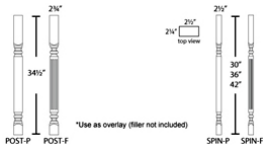

Decorative End - Panels and Fillers

Shaker Spice

BDE24	Base Decorative End - 24"W x 30"H	$178.54
WDE1230	Wall Decorative End - 12"W x 30"H	$73.51
WDE1236	Wall Decorative End - 12"W x 36"H	$105.58
WDE1242	Wall Decorative End - 12"W x 42"H	$123.82

Posts & Spindels - Panels and Fillers

Shaker Spice

Post-F	Decor Leg-F - 2-3/4"W x 34-1/2"H	$87.33
Post-P	Decor Leg-P - 2-3/4"W x 34-1/2"H	$87.33
Post-S	Decor Leg-S - 2-3/4"W x 34-1/2"H (Square Leg)	$87.33
Spin-F-30	Spindel-F - 2-1/2"W x 30"H - Use As Overlay (Filler Not Included)	$43.11
Spin-F-36	Spindel-F - 2-1/2"W x 36"H - Use As Overlay (Filler Not Included)	$54.72
Spin-F-42	Spindel-F - 2-1/2"W x 42"H - Use As Overlay (Filler Not Included)	$63.56
Spin-P-30	Spindel-P - 2-1/2"W x 30"H Use As Overlay (Filler Not Included)	$43.11
Spin-P-36	Spindel-P - 2-1/2"W x 36"H - Use As Overlay (Filler Not Included)	$54.72
Spin-P-42	Spindel-P - 2-1/2"W x 42"H - Use As Overlay (Filler Not Included)	$63.56

Bun Feet - Panels and Fillers

Shaker Spice

Bun-F	Bun Feet-F - 4"H	$48.64
Bun-P	Bun Feet-P - 4"H	$45.88