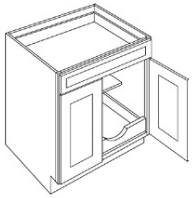

## Single Door Base with 2 POS - Base Cabinets

Shaker Spice

B12-POS2	Base - 12"W x 24"D x 34-1/2"H - 1 Door - 1 Drawer - 2 Pull	\$475.39
B15-POS2	Base - 15"W x 24"D x 34-1/2"H - 1 Door - 1 Drawer - 2 Pull	\$494.73
B18-POS2	Base - 18"W x 24"D x 34-1/2"H - 1 Door - 1 Drawer - 2 Pull	\$528.45
B21-POS2	Base - 21"W x 24"D x 34-1/2"H - 1 Door - 1 Drawer - 2 Pull	\$574.33

## Double Door with Drawers Base - Base Cabinets

Shaker Spice

B24	Base - 24"W x 24"D x 34-1/2"H - 2 Doors - 1 Drawer	\$358.20
B27	Base - 27"W x 24"D x 34-1/2"H - 2 Doors - 1 Drawer	\$391.92
B30	Base - 30"W x 24"D x 34-1/2"H - 2 Doors - 2 Drawers	\$444.98
B33	Base - 33"W x 24"D x 34-1/2"H - 2 Doors - 2 Drawers	\$472.62
B36	Base - 36"W x 24"D x 34-1/2"H - 2 Doors - 2 Drawers	\$493.63
B39	Base - 39"W x 24"D x 34-1/2"H - 2 Doors - 2 Drawers	\$521.27
B42	Base - 42"W x 24"D x 34-1/2"H - 4 Doors - 2 Drawers	\$550.56
B48	Base - 48"W x 24"D x 34-1/2"H - 4 Doors - 2 Drawers	\$610.26

## Double Door with Drawers Base with 1 POS - Base Cabinets

Shaker Spice

B24-POS1	Base - 24"W x 24"D x 34-1/2"H - 2 Doors - 1 Drawer - 1 Pul	\$514.08
B27-POS1	Base - 27"W x 24"D x 34-1/2"H - 2 Doors - 1 Drawer - 1 Pul	\$552.22
B30-POS1	Base - 30"W x 24"D x 34-1/2"H - 2 Doors - 2 Drawers - 1 Pu	\$611.37
B33-POS1	Base - 33"W x 24"D x 34-1/2"H - 2 Doors - 2 Drawers - 1 Pu	\$643.43
B36-POS1	Base - 36"W x 24"D x 34-1/2"H - 2 Doors - 2 Drawers - 1 Pu	\$673.83
B42-POS1	Base - 42"W x 24"D x 34-1/2"H - 4 Doors - 2 Drawers - 2 Pu	\$838.01
B48-POS1	Base - 48"W x 24"D x 34-1/2"H - 4 Doors - 2 Drawers - 2 Pu	\$876.15