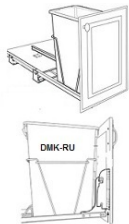

Single Trash Can Pull-Out (Metal Framing) - Accessories

Shaker Spice

DMK-RU	Door Mounting Kit For Trash Can Pull-Outs (Trash can pull outs c	$37.56
STCMF12-RU	Single Trash Can Pull-Out - Fits B12 (Cabinet not included, cabi	$52.19
STCMF15-RU	Single Trash Can Pull-Out - Fits B15 (Cabinet not included, cabi	$77.61