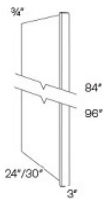

Refrigerator Panels - Panels and Fillers

Shaker Spice

REP184	Refrigerator End Panel - 24"W x 84"H x 1/2"T (1-1/2" return - SO	$184.07
REP190	Refrigerator End Panel - 24"W x 90"H x 1/2"T (1-1/2" return - SO	$206.73
REP196	Refrigerator End Panel - 24"W x 96"H x 1/2"T (1-1/2" return - SO	$215.58
REP2484(3)-So	Refrigerator End Panel - 24"W x 84"H x 1/2"T (3" return - SOLID)	$176.88
REP2490(3)-So	Refrigerator End Panel - 24"W x 90"H x 1/2"T (3" return - SOLID)	$199.00
REP2496(3)-So	Refrigerator End Panel - 24"W x 96"H x 1/2"T (3" return - SOLID)	$207.29
REP384	Refrigerator End Panel - 24"W x 84"H x 1/2"T (3" return - SOLID)	$184.07
REP390	Refrigerator End Panel - 24"W x 90"H x 1/2"T (3" return - SOLID)	$206.73
REP396	Refrigerator End Panel - 24"W x 96"H x 1/2"T (3" return - SOLID)	$215.58
UREP	Universal Refrigerator End Panel - 30"W x 96"H x 3/4"T	$171.91