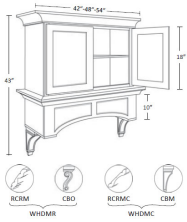

Wood Hood Double Molding - Accessories

Shaker Spice

WHDMC36/42	Wood Hood Double Molding - 42"W x 43"H	$1479.79
WHDMC42/48	Wood Hood Double Molding - 48"W x 43"H	$1553.31
WHDMC48/54	Wood Hood Double Molding - 54"W x 43"H	$1630.70
WHDMR36/42	Wood Hood Double Molding - 42"W x 43"H	$1479.79
WHDMR42/48	Wood Hood Double Molding - 48"W x 43"H	$1553.31
WHDMR48/54	Wood Hood Double Molding - 54"W x 43"H	$1630.70