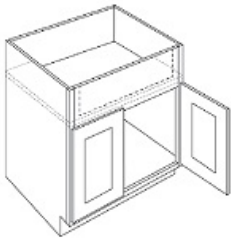

## Double Door with Drawers Base with 2 POS - Base Cabinets

Shaker Spice

B24-POS2	Base - 24"W x 24"D x 34-1/2"H - 2 Doors - 1 Drawer - 2 Pul	\$623.53
B27-POS2	Base - 27"W x 24"D x 34-1/2"H - 2 Doors - 1 Drawer - 2 Pul	\$666.65
B30-POS2	Base - 30"W x 24"D x 34-1/2"H - 2 Doors - 2 Drawers - 2 Pu	\$731.32
B33-POS2	Base - 33"W x 24"D x 34-1/2"H - 2 Doors - 2 Drawers - 2 Pu	\$767.81
B36-POS2	Base - 36"W x 24"D x 34-1/2"H - 2 Doors - 2 Drawers - 2 Pu	\$805.40
B42-POS2	Base - 42"W x 24"D x 34-1/2"H - 4 Doors - 2 Drawers - 4 Pu	\$1033.69
B48-POS2	Base - 48"W x 24"D x 34-1/2"H - 4 Doors - 2 Drawers - 4 Pu	\$1141.49

## Sink Base - Base Cabinets

Shaker Spice

SB24	Sink Base - 24"W x 24"D x 34-1/2"H - 2 Doors - 1 Header	\$330.00
SB27	Sink Base - 27"W x 24"D x 34-1/2"H - 2 Doors - 1 Header	\$356.54
SB30	Sink Base - 30"W x 24"D x 34-1/2"H - 2 Doors - 2 Headers	\$376.99
SB33	Sink Base - 33"W x 24"D x 34-1/2"H - 2 Doors - 2 Headers	\$403.52
SB36	Sink Base - 36"W x 24"D x 34-1/2"H - 2 Doors - 2 Headers	\$407.95
SB39	Sink Base - 39"W x 24"D x 34-1/2"H - 2 Doors - 2 Headers (no but	\$435.03
SB42	Sink Base - 42"W x 24"D x 34-1/2"H - 2 Doors - 2 Headers (no but	\$445.54
SB48	Sink Base - 48"W x 24"D x 34-1/2"H - 4 Doors - 2 Headers	\$498.60

## Double Door Farm Sink Base Cabinet - Base Cabinets

Shaker Spice

SB30-FS	Farm Sink Base - 30"W x 34-1/2"H (8" Trimmable Front)	\$376.99
SB33-FS	Farm Sink Base - 33"W x 34-1/2"H (8" Trimmable Front)	\$395.79
SB36-FS	Farm Sink Base - 36"W x 34-1/2"H (8" Trimmable Front)	\$409.05