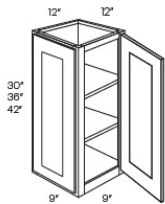

Wall End Shelf - Wall Cabinets

Shaker Spice

WES30	Wall End Shelf - 12"W x 6"D x 30"H - 2 Shelves (Specify R/L)	$84.57
WES36	Wall End Shelf - 12"W x 6"D x 36"H - 2 Shelves (Specify R/L)	$99.50
WES42	Wall End Shelf - 12"W x 6"D x 42"H - 3 Shelves (Specify R/L)	$113.31
WS30	Wall End Shelf - 12"W x 6"D x 30"H - 2 Shelves (Specify R/L)	$87.89
WS36	Wall End Shelf - 12"W x 6"D x 36"H - 2 Shelves (Specify R/L)	$103.36
WS42	Wall End Shelf - 12"W x 6"D x 42"H - 3 Shelves (Specify R/L)	$117.74

Wall End Cabinet with Doors - Wall Cabinets

Shaker Spice

WECD1230	Wall End Cabinet with Doors - 12"W x 12"D x 30"H - 2 Doors - 2 S	$215.03
WECD1236	Wall End Cabinet with Doors - 12"W x 12"D x 36"H - 2 Doors - 2 S	$241.01
WECD1242	Wall End Cabinet with Doors - 12"W x 12"D x 42"H - 2 Doors - 3 S	$268.65