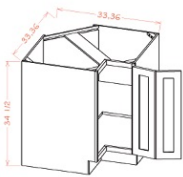

## Drawer Pack Base - Base Cabinets

Shaker Spice

DB12(3)	Drawer Pack - 12"W x 24"D x 34-1/2"H - 3 Drawers	\$427.85
DB15(3)	Drawer Pack - 15"W x 24"D x 34-1/2"H - 3 Drawers	\$445.54
DB18(3)	Drawer Pack - 18"W x 24"D x 34-1/2"H - 3 Drawers	\$457.14
DB21(3)	Drawer Pack - 21"W x 24"D x 34-1/2"H - 3 Drawers	\$472.07
DB24(3)	Drawer Pack - 24"W x 24"D x 34-1/2"H - 3 Drawers	\$487.55
DB30(3)	Drawer Pack - 30"W x 24"D x 34-1/2"H - 3 Drawers	\$525.69
DB36(3)	Drawer Pack - 36"W x 24"D x 34-1/2"H - 3 Drawers	\$572.12

## Easy Reach Base Corner Cabinet - Base Cabinets

Shaker Spice

BSQC33L	Easy Reach Corner Base Cabinet (w/o Lazy Susan) - 29"W x 24"D x	\$679.36
BSQC33R	Easy Reach Corner Base Cabinet (w/o Lazy Susan) - 29"W x 24"D x	\$679.36
BSQC36L	Easy Reach Corner Base Cabinet (w/o Lazy Susan) - 32"W x 24"D x	\$679.36
BSQC36R	Easy Reach Corner Base Cabinet (w/o Lazy Susan) - 32"W x 24"D x	\$679.36