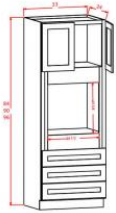

Oven Cabinet - Tall Cabinets

Shaker Spice

OC3084	Oven Cabinet - 30"W x 24"D x 84"H (the top drawer must be taken	$981.18
OC3090	Oven Cabinet - 30"W x 24"D x 90"H (the top cabinet is 25-1/2")	$1042.54
OC3096	Oven Cabinet - 30"W x 24"D x 96"H	$1102.79
OV3084	Oven Cabinet - 30"W x 24"D x 84"H (the top drawer must be taken	$1020.43
OV3090	Oven Cabinet - 30"W x 24"D x 90"H (the top cabinet is 25-1/2")	$1084.00
OV3096	Oven Cabinet - 30"W x 24"D x 96"H	$1147.01
OV3384	Oven Cabinet - 33"W x 24"D x 84"H (the top drawer must be taken	$1061.33
OV3390	Oven Cabinet - 33"W x 24"D x 90"H (the top cabinet is 25-1/2")	$1127.11
OV3396	Oven Cabinet - 33"W x 24"D x 96"H	$1192.34