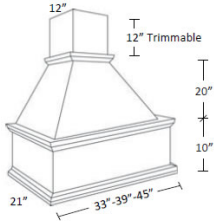

Straight Wood Hood - Accessories

Shaker Spice

WHP30/33	Straight Wood Hood - 33"W x 30"H	$643.98
WHP36/39	Straight Wood Hood - 39"W x 30"H	$740.72
WHP42/45	Straight Wood Hood - 45"W x 30"H	$850.72