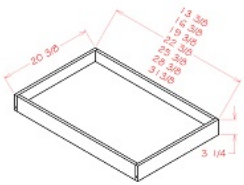

Roll Out Tray - Accessories

Shaker Spice

12RT	Roll-out Tray - 12"W x 2"H (Hardware Included)	$76.83
15RT	Roll-out Tray - 15"W x 2"H (Hardware Included)	$80.70
18RT	Roll-out Tray - 18"W x 2"H (Hardware Included)	$89.55
21RT	Roll-out Tray - 21"W x 2"H (Hardware Included)	$93.97
24RT	Roll-out Tray - 24"W x 2"H (Hardware Included)	$105.58
27RT	Roll-out Tray - 27"W x 2"H (Hardware Included)	$110.00
30RT	Roll-out Tray - 30"W x 2"H (Hardware Included)	$115.53
33RT	Roll-out Tray - 33"W x 2"H (Hardware Included)	$119.95
36RT	Roll-out Tray - 36"W x 2"H (Hardware Included)	$128.79
POS12	Roll-out Tray - 12"W x 2"H (Hardware Included)	$80.15
POS15	Roll-out Tray - 15"W x 2"H (Hardware Included)	$84.02
POS18	Roll-out Tray - 18"W x 2"H (Hardware Included)	$92.86
POS21	Roll-out Tray - 21"W x 2"H (Hardware Included)	$97.84
POS24	Roll-out Tray - 24"W x 2"H (Hardware Included)	$110.00
POS27	Roll-out Tray - 27"W x 2"H (Hardware Included)	$114.42
POS30	Roll-out Tray - 30"W x 2"H (Hardware Included)	$119.95
POS33	Roll-out Tray - 33"W x 2"H (Hardware Included)	$124.92
POS36	Roll-out Tray - 36"W x 2"H (Hardware Included)	$133.77