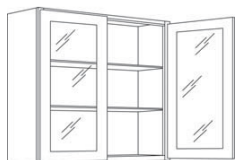

Glass Door Finished Interior Wall Cabinet - Wall Cabinets

Shaker Spice

GCWFI2430	Glass Corner Finished Interior Wall Cabinet- 24"W x 30"H x 12"D	$575.99
GCWFI2436	Glass Corner Finished Interior Wall Cabinet- 24"W x 36"H x 12"D	$659.46
GCWFI2442	Glass Corner Finished Interior Wall Cabinet- 24"W x 42"H x 12"D	$742.38
GWFI1530	Glass Door Finished Interior Wall Cabinet- 15"W x 30"H x 12"D -	$337.19
GWFI1536	Glass Door Finished Interior Wall Cabinet- 15"W x 36"H x 12"D -	$387.49
GWFI1542	Glass Door Finished Interior Wall Cabinet- 15"W x 42"H x 12"D -	$438.90
GWFI1830	Glass Door Finished Interior Wall Cabinet- 18"W x 30"H x 12"D -	$383.07
GWFI1836	Glass Door Finished Interior Wall Cabinet- 18"W x 36"H x 12"D -	$435.03
GWFI1842	Glass Door Finished Interior Wall Cabinet- 18"W x 42"H x 12"D -	$488.65
GWFI3030	Glass Door Finished Interior Wall Cabinet- 30"W x 30"H x 12"D -	$591.47
GWFI3036	Glass Door Finished Interior Wall Cabinet- 30"W x 36"H x 12"D -	$679.36
GWFI3042	Glass Door Finished Interior Wall Cabinet- 30"W x 42"H x 12"D -	$767.25
GWFI3630	Glass Door Finished Interior Wall Cabinet- 36"W x 30"H x 12"D -	$685.44
GWFI3636	Glass Door Finished Interior Wall Cabinet- 36"W x 36"H x 12"D -	$778.31
GWFI3642	Glass Door Finished Interior Wall Cabinet- 36"W x 42"H x 12"D -	$871.73
MCWFI2430	Prairie Corner Finished Interior Wall Cabinet- 24"W x 30"H x 12"	$575.99
MCWFI2436	Prairie Corner Finished Interior Wall Cabinet- 24"W x 36"H x 12"	$659.46
MCWFI2442	Prairie Corner Finished Interior Wall Cabinet- 24"W x 42"H x 12"	$742.38