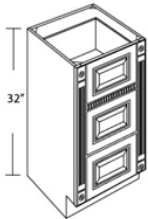

Vanity Drawer Base Left and Right Decor - Bathroom Vanities

Shaker Spice

VDB1521	Vanity - 15"W x 21"D x 34-1/2"H - 3 Drawers	$401.87
VDB1821	Vanity - 18"W x 21"D x 34-1/2"H - 3 Drawers	$411.26