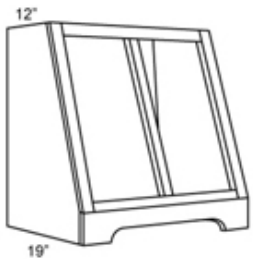

Wood Hood Wall - Accessories

Shaker Spice

WH30	Wood Hood - 30"W x 12"D (Top) 19"D (Bottom) x 24"H	$321.71