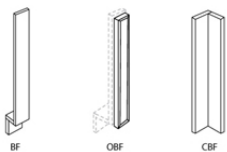

Base & Overlay Fillers - Panels and Fillers

Shaker Spice

BF3	Base Filler - 3"W x 34-1/2"H x 3/4"T	$33.16
BF6	Base Filler - 6"W x 34-1/2"H x 3/4"T	$56.38