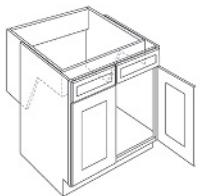

## Double Door with Drawers Base with 2 POS - Base Cabinets

Shaker Spice

B24-POS2	Base - 24"W x 24"D x 34-1/2"H - 2 Doors - 1 Drawer - 2 Pul	\$623.53
B27-POS2	Base - 27"W x 24"D x 34-1/2"H - 2 Doors - 1 Drawer - 2 Pul	\$666.65
B30-POS2	Base - 30"W x 24"D x 34-1/2"H - 2 Doors - 2 Drawers - 2 Pu	\$731.32
B33-POS2	Base - 33"W x 24"D x 34-1/2"H - 2 Doors - 2 Drawers - 2 Pu	\$767.81
B36-POS2	Base - 36"W x 24"D x 34-1/2"H - 2 Doors - 2 Drawers - 2 Pu	\$805.40
B42-POS2	Base - 42"W x 24"D x 34-1/2"H - 4 Doors - 2 Drawers - 4 Pu	\$1033.69
B48-POS2	Base - 48"W x 24"D x 34-1/2"H - 4 Doors - 2 Drawers - 4 Pu	\$1141.49

## Double Door Farm Sink Base Cabinet - Base Cabinets

Shaker Spice

SB30-FS	Farm Sink Base - 30"W x 34-1/2"H (8" Trimmable Front)	\$376.99
SB33-FS	Farm Sink Base - 33"W x 34-1/2"H (8" Trimmable Front)	\$395.79
SB36-FS	Farm Sink Base - 36"W x 34-1/2"H (8" Trimmable Front)	\$409.05

## Double Door Handicap Removable Sink Base Cabinet - Base Cabinets

Shaker Spice

SB30-HR	Handicap Removable Sink Base - 30"W x 34-1/2"H - 2 Doors	\$565.49
SB36-HR	Handicap Removable Sink Base - 36"W x 34-1/2"H - 2 Doors	\$614.13