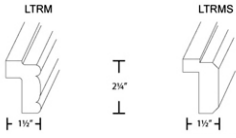

Light Rail - Moldings

Shaker Spice

LTRM	Light Rail Molding - 96"L x 2-1/4"H x 1-1/2"T	$116.08
LTRMS	Light Rail Molding Flat - 96"L x 2-1/4"H x 1-1/2"T (For Shaker	$116.08