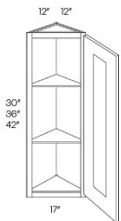

Wall Triangle End Cabinet - Wall Cabinets

Shaker Spice

AW30	Triangle End Cabinet - 12"W x 12"D x 30"H - 1 Door - 2 Shelves	$164.72
AW36	Triangle End Cabinet - 12"W x 12"D x 36"H - 1 Door - 2 Shelves	$185.18
AW42	Triangle End Cabinet - 12"W x 12"D x 42"H - 1 Door - 3 Shelves	$206.73
WEC1230	Triangle End Cabinet - 12"W x 12"D x 30"H - 1 Door - 2 Shelves	$171.36
WEC1236	Triangle End Cabinet - 12"W x 12"D x 36"H - 1 Door - 2 Shelves	$192.36
WEC1242	Triangle End Cabinet - 12"W x 12"D x 42"H - 1 Door - 3 Shelves	$215.03