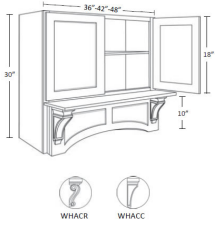

WHACC36	Wood Hood Arched - 36"W x 30"H	$1163.60
WHACC42	Wood Hood Arched - 42"W x 30"H	$1221.64
WHACC48	Wood Hood Arched - 48"W x 30"H	$1284.66
WHACR36	Wood Hood Arched - 36"W x 30"H	$1163.60
WHACR42	Wood Hood Arched - 42"W x 30"H	$1221.64
WHACR48	Wood Hood Arched - 48"W x 30"H (4 Doors)	$1284.66