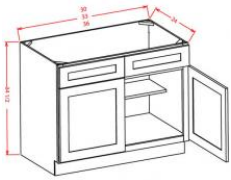

Sink Base - Base Cabinets

Shaker Spice

SB24	Sink Base - 24"W x 24"D x 34-1/2"H - 2 Doors - 1 Header	$330.00
SB27	Sink Base - 27"W x 24"D x 34-1/2"H - 2 Doors - 1 Header	$356.54
SB30	Sink Base - 30"W x 24"D x 34-1/2"H - 2 Doors - 2 Headers	$376.99
SB33	Sink Base - 33"W x 24"D x 34-1/2"H - 2 Doors - 2 Headers	$403.52
SB36	Sink Base - 36"W x 24"D x 34-1/2"H - 2 Doors - 2 Headers	$407.95
SB39	Sink Base - 39"W x 24"D x 34-1/2"H - 2 Doors - 2 Headers (no but	$435.03
SB42	Sink Base - 42"W x 24"D x 34-1/2"H - 2 Doors - 2 Headers (no but	$445.54
SB48	Sink Base - 48"W x 24"D x 34-1/2"H - 4 Doors - 2 Headers	$498.60