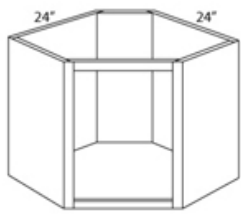

Diagonal Top of Counter Cabinet - Accessories

Shaker Spice

WDC2418	Diagonal Top of Counter - 24"W x 12"D x 18"H - 1 Door	$210.05

Wood Cutlery Divider - Accessories

Shaker Spice