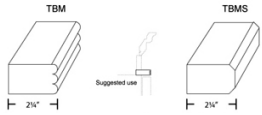

Trim Beaded Molding - Moldings

Shaker Spice

TBM	Trim Beaded Molding - 96"L x 2-1/4"T (Not available for Shaker s	$54.72
TBMS	Trim Beaded Molding Flat - 96"L x 2-1/4"T (For Shaker Spice only	$54.72