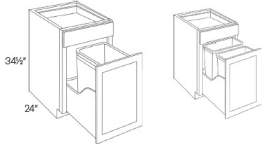

Waste Basket Base Cabinet - Accessories

Shaker Spice

BWBK 15-1	Waste Basket Base - (Includes cabinet) 15"W x 34-1/2"H x 24"D - Sin	$494.18
BWBK 18-2	Waste Basket Base - (Includes cabinet) 18"W x 34-1/2"H x 24"D - Dou	$523.48