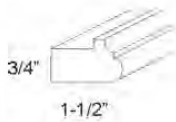

Dental / Rope Molding - Moldings

Simplicity Cherry

DM	Dental Molding - 96"L x 3/4"T (To go with the TCM)	\$48.59
RM	Rope Molding - 96"L x 3/4"T (To go with the TCM)	\$48.59

Light Rail Molding - Moldings

Simplicity Cherry