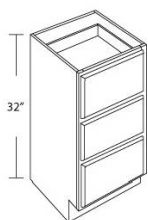

VDB1221-34	Vanity Drawer Base Cabinet- 34 1/2"H x 12"W x 21"D	$260.00
VDB1521-34	Vanity Drawer Base Cabinet- 34 1/2"H x 15"W x 21"D	$271.08