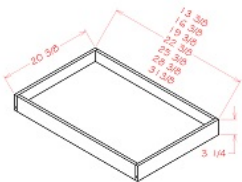

Wine Rack - Accessories

Simplicity Cherry

WR3018	Wine Rack - 30"W x 12"D x 18"H	\$289.84
--------	--------------------------------	----------

Plate Rack - Accessories

Simplicity Cherry

PR3018	Plate Rack - 30"W x 12"D x 18"H	\$362.30
--------	---------------------------------	----------

MW3030	Microwave Oven - 30"W x 12"D x 30"H (Opening is 17-1/2"H)	\$333.31
MW3042	Microwave Oven - 30"W x 12"D x 42"H (Opening is 17-1/2"H)	\$350.36

Roll Out Tray - Accessories

Simplicity Cherry

ROD-B18	Roll-out Tray - 18"W (Hardware Included)	\$115.08
ROD-B21	Roll-out Tray - 21"W (Hardware Included)	\$120.19
ROD-B24	Roll-out Tray - 24"W (Hardware Included)	\$127.87
ROD-B27	Roll-out Tray - 27"W (Hardware Included)	\$132.98
ROD-B30	Roll-out Tray - 30"W (Hardware Included)	\$138.10
ROD-B33	Roll-out Tray - 33"W (Hardware Included)	\$143.21
ROD-B36	Roll-out Tray - 36"W (Hardware Included)	\$149.18