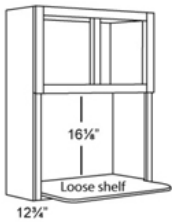

Wine Rack - Accessories

Simplicity Cherry

WR3018	Wine Rack - 30"W x 12"D x 18"H	\$289.84
--------	--------------------------------	----------

Plate Rack - Accessories

Simplicity Cherry

PR3018	Plate Rack - 30"W x 12"D x 18"H	\$362.30
--------	---------------------------------	----------

Trash Can Pull-Out - Accessories

Simplicity Cherry

TCR-P21	Trash Can Pull-Out - Fits B18 or B21	\$603.55
TCR15	Trash Can Pull-Out - Fits B15	\$375.94

Microwave Wall Cabinet - Accessories

Simplicity Cherry

MW3030	Microwave Oven - 30"W x 12"D x 30"H (Opening is 17-1/2"H)	\$333.31
MW3042	Microwave Oven - 30"W x 12"D x 42"H (Opening is 17-1/2"H)	\$350.36

Roll Out Tray - Accessories

Simplicity Cherry

ROD-B18	Roll-out Tray - 18"W (Hardware Included)	\$115.08
ROD-B21	Roll-out Tray - 21"W (Hardware Included)	\$120.19
ROD-B24	Roll-out Tray - 24"W (Hardware Included)	\$127.87
ROD-B27	Roll-out Tray - 27"W (Hardware Included)	\$132.98
ROD-B30	Roll-out Tray - 30"W (Hardware Included)	\$138.10
ROD-B33	Roll-out Tray - 33"W (Hardware Included)	\$143.21
ROD-B36	Roll-out Tray - 36"W (Hardware Included)	\$149.18