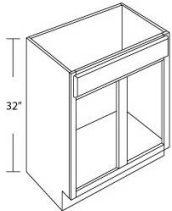

VST96	Valance - 96"L x 6"H	$80.13

Double Door Vanity Sink Base Cabinet - Bathroom Vanities

V2421-30	Double Door Vanity Sink Base Cabinet- 30"H x 24"W x 21"D	$190.95
V2421-34	Double Door Vanity Sink Base Cabinet- 34 1/2"H x 24"W x 21"D	$241.25
V3021-30	Double Door Vanity Sink Base Cabinet- 30"H x 30"W x 21"D	$219.93
V3021-34	Double Door Vanity Sink Base Cabinet- 34 1/2"H x 30"W x 21"D	$257.44
V3621-30	Double Door Vanity Sink Base Cabinet- 30"H x 36"W x 21"D	$251.48
V3621-34	Double Door Vanity Sink Base Cabinet- 34 1/2"H x 36"W x 21"D	$274.49