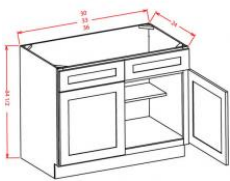

Sink Base - Base Cabinets

Simplicity Cherry

SB27	Sink Base - 27"W x 24"D x 34-1/2"H - 2 Doors - 1 Header	$256.59
SB30	Sink Base - 30"W x 24"D x 34-1/2"H - 2 Doors - 2 Headers	$269.38
SB33	Sink Base - 33"W x 24"D x 34-1/2"H - 2 Doors - 2 Headers	$281.31
SB36	Sink Base - 36"W x 24"D x 34-1/2"H - 2 Doors - 2 Headers	$288.99
SB39	Sink Base - 39"W x 24"D x 34-1/2"H - 2 Doors - 2 Headers	$295.81
SB42	Sink Base - 42"W x 24"D x 34-1/2"H - 2 Doors - 2 Headers	$301.77