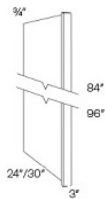

Refrigerator Panels - Panels and Fillers

Simplicity Cherry

REP3	Refrigerator End Panel - 24"W x 96"H x 1/2"T (3" return - SOLID)	$168.79
REP96	Refrigerator End Panel - 24"W x 96"H x 1/2"T	$131.28