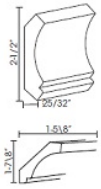

Crown Molding - Moldings

Simplicity Cherry

CM-1	Crown Molding - 96"L x 2-1/2"H	$72.46