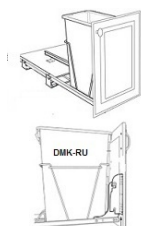

15" - Single Trash Can Pull-Out (Metal Framing) - Accessories

Weathered Gray

DMK-RU	Door Mounting Kit For Trash Can Pull-Outs (Trash can pull outs c	$44.08
STCMF15-RU	Single Trash Can Pull-Out - Fits B15 (Cabinet not included, cabi	$119.16