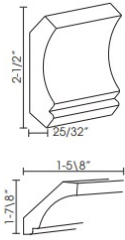

Crown Molding - Moldings

Weathered Gray

CM96	Crown Molding - 96"L x 2-1/2"H (Takes Up 1-7/8" of Wall Space Fr	$73.26