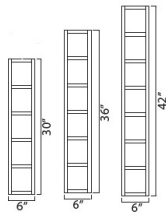

Wall Cube - Accessories

Weathered Gray

WC630	Wall Cube - 6"W x 30"H x 12"D - 5 Cubes	$149.49
WC636	Wall Cube - 6"W x 36"H x 12"D - 6 Cubes	$176.22
WC642	Wall Cube - 6"W x 42"H x 12"D - 7 Cubes	$202.95