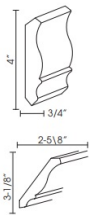

CORBEL75L	Corbel - 3-1/2"W x 12-1/2"H x 8"D	\$227.70
CORBEL75M	Corbel - 5-1/4"W x 12-1/2"H x 4-1/2"D	\$214.83
CORBEL75S	Corbel - 3-3/4"W x 6-1/2"H x 3-1/2"D	\$157.41

**Crown Molding - Moldings**

**Weathered Gray**

CM96	Crown Molding - 96"L x 2-1/2"H (Takes Up 1-7/8" of Wall Space Fr	\$73.26
------	--	---------

**Crown Molding Decor - Moldings**

**Weathered Gray**

CM96H-4	Crown Molding Decor - 96"L x 4"H (Takes Up 3-1/8" of	\$117.81
---------	--	----------