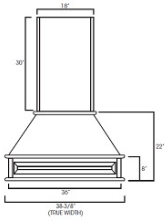

## Arched Wood Hood - Accessories

Weathered Gray

AWH36	Wood Hood - 36"W x 24"H x 8"D	\$506.88
-------	-------------------------------	----------

CWH Wood Hood - Accessories

Weathered Gray

CWH36	Wood Hood - 38-2/5"W x 20-1/2"D x 22-3/4"H + (Top Shaft - 18"W x 20	\$602.91
-------	---	----------