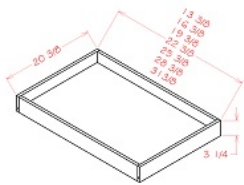

## Roll Out Tray - Accessories

Weathered Gray

15RT-DR	Roll-out Tray - 11"W x 2-7/8"H x 21"D (For 15"W base cabin	\$97.02
18RT-DR	Roll-out Tray - 14"W x 2-7/8"H x 21"D (For 18"W base cabin	\$108.90
21RT-DR	Roll-out Tray - 17"W x 2-7/8"H x 21"D (For 21"W base cabinet) (C	\$114.18
24RT-DR	Roll-out Tray - 20"W x 2-7/8"H x 21"D (For 24"W base cabin	\$118.80
27RT-DR	Roll-out Tray - 23"W x 2-7/8"H x 21"D (For 27"W base cabin	\$131.01
30RT-DR	Roll-out Tray - 26"W x 2-7/8"H x 21"D (For 30"W base cabin	\$143.22
33RT-DR	Roll-out Tray - 29"W x 2-7/8"H x 21"D (For 33"W base cabin	\$173.91
36RT-DR	Roll-out Tray - 32"W x 2-7/8"H x 21"D (For 36"W base cabin	\$204.93