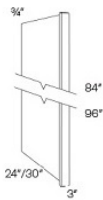

Refrigerator Panels - Panels and Fillers

Weathered Gray

REP2484(3)-3/	Refrigerator End Panel - 24"W x 84"H x 3/4"T x 3" Return - SOLID	$239.58
REP2484-3/4"	Refrigerator End Panel - 24"W x 84"H x 3/4"T	$206.91
REP2496(3)-3/	Refrigerator End Panel - 24"W x 96"H x 3/4"T x 3" Return - SOLID	$286.11
REP2496-3/4"	Refrigerator End Panel - 24"W x 96"H x 3/4"T	$236.61
REP3096(3)-3/	Refrigerator End Panel - 30"W x 96"H x 3/4"T x 3" Return - SOLID	$388.08