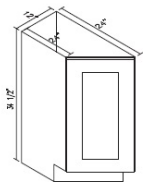

## Base Transitional Cabinet - Base Cabinets

Weathered Gray

BTC12L	Base Transational Cabinet (Left) - 12"W x 34-1/2"H x 12"D	\$239.58
BTC12R	Base Transational Cabinet (Right) - 12"W x 34-1/2"H x 24"D	\$239.58