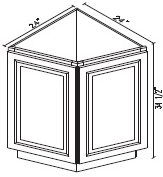

Base End Cabinet - Base Cabinets

Weathered Gray

AB24 (Base)	Base End Angle Corner - 24"W x 34-1/2"H x 24"D - 2 Doors -	$529.65