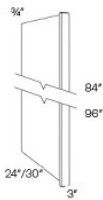

Dishwasher Panel - Panels and Fillers

White Shaker

DWR33412	Dishwasher Panel - 24"W x 34-1/2"H x 3/4"D (1 Side Finish,	\$79.20
----------	--	---------

Refrigerator Panels - Panels and Fillers

White Shaker