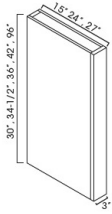

Finished Panels - Panels and Fillers

White Shaker

FBP369614(1)	Finish Back Panels - 36"W x 96"H x 1/4"D (1 Side Finished	\$158.40
FBP483614(1)	Finish Back Panels - 48"W x 36"H x 1/4"D (1 Side Finished	\$94.05
FBP489614(1)	Finish Back Panels - 48"W x 96"H x 1/4"D (1 Side Finished	\$167.31

Bead Board Panels - Panels and Fillers

White Shaker

BP48341214	Bead Board - 48"W x 34-1/2"H x 1/4"D (1 Side Finished)	\$157.41
------------	--	----------

Column - Panels and Fillers

White Shaker

CLB334-1/2	Column Box Base - 3"W x 34-1/2"H x 24"D	\$168.30
CLW330	Column Wall - 3"W x 30"H x 15"D (Boxed columns can be used as float)	\$108.90
CLW336	Column Wall - 3"W x 36"H x 15"D (Boxed columns can be used as float)	\$129.69
CLW342	Column Wall - 3"W x 42"H x 15"D (Boxed columns can be used as float)	\$151.47
CLW396	Column Tall - 3"W x 96"H x 27"D (Trimable to custom height)	\$504.90