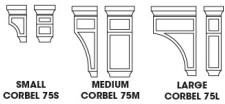

Corbel 60S - Panels and Fillers

White Shaker

CORBEL60S	Corbel 60S (Small) - 5"W x 10"H x 5"D	\$178.20
-----------	---------------------------------------	----------

Corbel 75 - Panels and Fillers

White Shaker

CORBEL75L	CORBEL75 Large - 3-1/2"W x 12-1/2"H x 8"D	\$227.70
CORBEL75M	CORBEL75 Medium - 5-1/4"W x 12-1/2"H x 4-1/2"D	\$214.83
CORBEL75S	CORBEL75 Small - 3-3/4"W x 6-1/2"H x 3-1/2"D	\$157.41

Crown Molding - Moldings