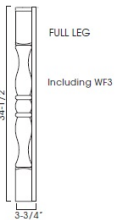

Turn Post - Panels and Fillers

White Shaker

TP3/WF34-1/2"	Decor Leg - 3"W x 34-1/2"H x 3"D	$204.93