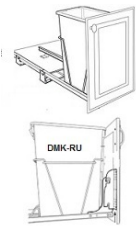

15" - Single Trash Can Pull-Out (Metal Framing) - Accessories

White Shaker

DMK-RU	Door Mounting Kit For Trash Can Pull-Outs (Trash can pull outs c	$44.08
STCMF15-RU	Single Trash Can Pull-Out - Fits B15 (Cabinet not included, cabi	$119.16