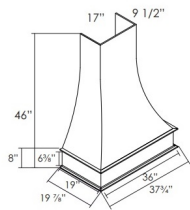

Framed Wood Hood - Accessories

White Shaker

EWH36   Framed Wood Hood - 36"W x 46"H x 19-7/8"D (Top can be tri $802.56

Touch-Up Kit - Accessories

White Shaker

TUP-K   Touch-Up Kit (Includes putty marker and touch up marker) $31.08

Touch-Up Stain - Accessories

White Shaker

AER-SPR   Aerosol Spray (13 ounces) $59.94