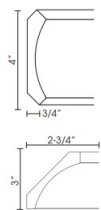

Cove Molding - Moldings

White Shaker

CM96K-4	Crown Molding Covered - 96"L x 4"H (Takes Up 3" of Wall Space From	$138.60

Light Rail Molding - Moldings

White Shaker