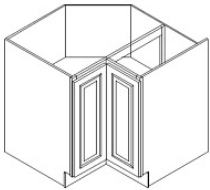

Easy Reach Base Corner Cabinet (Fixed Shelf) - Base Cabinets

White Shaker

LS3612S	Lazy Susan - 36"W x 34-1/2"H x 24"D - 1 Bi-fold Door (12"	$511.83