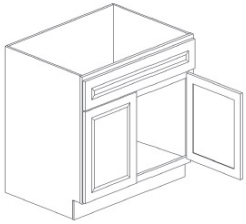

Arch Valance - Moldings

White Shaker

VAL48B	Arch Valance - 48"W x 6"H	$111.87
VAL54B	Arch Valance - 54"W x 6"H	$121.77

Double Door Sink Base Vanity - Bathroom Vanities

White Shaker

S2421B-34-1/2	Vanity - 24"W x 34-1/2"H x 21"D - 2 Doors - 1 Header	$239.58
S3021B-34-1/2	Vanity - 30"W x 34-1/2"H x 21"D - 2 Doors - 1 Header	$303.93
S3621B-34-1/2	Vanity - 36"W x 34-1/2"H x 21"D - 2 Doors - 1 Header	$364.32