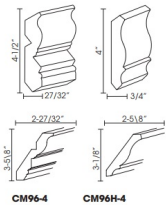

Crown Molding 4" - Moldings

White Shaker

CM96-4	Crown Molding - 96"L x 4-1/2"H (Takes Up 3-5/8" of Wall Space From	$117.81
CM96H-4	Crown Molding Decor - 96"L x 4"H (Takes Up 3-1	$117.81