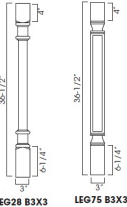

Decor Leg 1 - Panels and Fillers

White Shaker

LEG81	Decor Leg - 3"W x 34-1/2"H x 3"D	\$173.25
-------	----------------------------------	----------

Decor Leg 5 - Panels and Fillers

White Shaker

LEG75 B3X3	Decor Leg - 3"W x 36-1/2"H x 3"D (Must trim 2" off top or bottom)	\$247.50
------------	---	----------