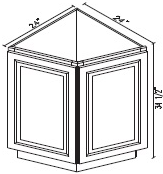

Base End Cabinet - Base Cabinets

White Shaker

AB24 (Base)	Base End Angle Corner - 24"W x 34-1/2"H x 24"D - 2 Doors -	$512.82