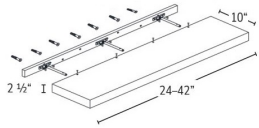

Floating Shelf - Accessories

White Shaker

FLS24-White	Floating Shelf (White) - 24"W x 10"D x 2-1/2"T (Includes o	$86.79
FLS30-White	Floating Shelf (White) - 30"W x 10"D x 2-1/2"T (Includes o	$100.65
FLS36-White	Floating Shelf (White) - 36"W x 10"D x 2-1/2"T (Includes o	$124.08
FLS42-White	Floating Shelf (White) - 42"W x 10"D x 2-1/2"T (Includes o	$137.61