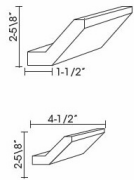

Crown Molding Flat - Moldings

White Shaker

CM96E-4	Crown Molding Flat - 96"L x 4-1/2"W (Takes Up 2-5/8" of Wall Spa	$154.44