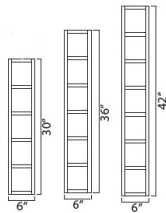

Wine Rack - Accessories

White Shaker

W3018WR	Wine Rack - 30"W x 18"H x 12"D - Lattice style wine holder	\$195.03
---------	--	----------

Wall Cubes - Accessories

White Shaker

WC630	Wall Cubes - 6"W x 30"H x 12"D - 5 Cubes	\$149.49
WC636	Wall Cubes - 6"W x 36"H x 12"D - 6 Cubes	\$176.22
WC642	Wall Cubes - 6"W x 42"H x 12"D - 7 Cubes	\$202.95