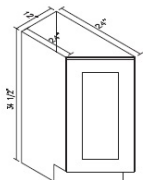

B30MW (30"W)	Base Microwave Cabinet - 30"W x 34-1/2"H x 24"D - 1 Drawer (Opening	\$381.15
--------------	---	----------

Base Transitional Cabinet - Base Cabinets

White Shaker

BTC12L	Base Transational Cabinet (Left) - 12"W x 34-1/2"H x 12"D to 24"D	\$232.65
BTC12R	Base Transational Cabinet (Right) - 12"W x 34-1/2"H x 24"D to 12"D	\$232.65