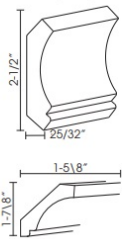

Crown Molding - Moldings

White Shaker

CM96	Crown Molding - 96"L x 2-1/2"H (Takes Up 1-7/8" of Wall Space Fr	$73.26