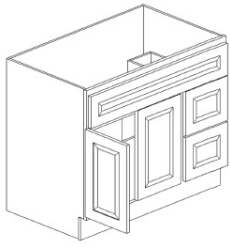

Double Door and Two Drawers Sink Base Vanity - Bathroom Vanities

White Shaker

S3621BDL-34-1	Vanity - 36"W x 34-1/2"H x 21"D - 2 Doors - 2 Left Drawers	$493.02
S3621BDR-34-1	Vanity - 36"W x 34-1/2"H x 21"D - 2 Doors - 2 Right Drawer	$493.02