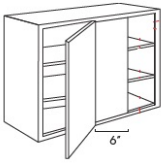

Wall Blind Corner - Wall Cabinets

White Shaker

WBLC30/33-303	Wall Blind Corner - 30"W x 30"H x 12"D - 1 Door - 2 Shelves - Actua	$304.92
WBLC30/33-303	Wall Blind Corner - 30"W x 36"H x 12"D - 1 Door - 2 Shelves - Actua	$402.93
WBLC30/33-304	Wall Blind Corner - 30"W x 42"H x 12"D - 1 Door - 3 Shelves - Actua	$463.32