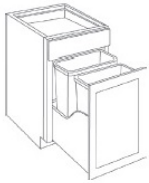

Double Trash Can Pull-Out (Wood Base & Full Extn) - Accessories

White Shaker

TCR18/21-2	Trash Can Pull-Out - Fits B18 or B21 (Cabinet not included, cabinet	$332.64