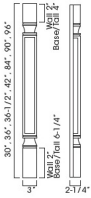

Pole Pilaster - Panels and Fillers

White Shaker

POLE75-B3	Half Leg - 3"W x 36-1/2"H x 2-1/4"D (Includes WF3, Trimmable)	\$224.73
POLE75-T384	Half Tall Leg - 3"W x 84"H x 2-1/4"D (Includes WF3, Trimmable)	\$272.25
POLE75-T390	Half Tall Leg - 3"W x 90"H x 2-1/4"D (Includes WF3, Trimmable)	\$288.09
POLE75-T396	Half Tall Leg - 3"W x 96"H x 2-1/4"D (Includes WF3, Trimmable)	\$304.92
POLE75-W330	Half Leg - 3"W x 30"H x 2-1/4"D (Includes WF3)	\$124.74
POLE75-W336	Half Leg - 3"W x 36"H x 2-1/4"D (Includes WF3)	\$137.61
POLE75-W342	Half Leg - 3"W x 42"H x 2-1/4"D (Includes WF3)	\$158.40