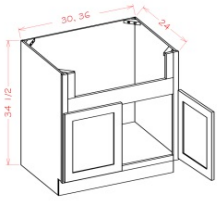

Full Height Double Door Double Rollout Shelf Bases - Base Cabinets

White Valley Shaker

B24FH2RS	Full Height Rollout Shelf Base - 24"W x 34-1/2"H x 24"D - 2 Doors -	\$738.10
B27FH2RS	Full Height Rollout Shelf Base - 27"W x 34-1/2"H x 24"D - 2 Doors -	\$803.44
B30FH2RS	Full Height Rollout Shelf Base - 30"W x 34-1/2"H x 24"D - 2 Doors -	\$898.78
B33FH2RS	Full Height Rollout Shelf Base - 33"W x 34-1/2"H x 24"D - 2 Doors -	\$957.35
B36FH2RS	Full Height Rollout Shelf Base - 36"W x 34-1/2"H x 24"D - 2 Doors -	\$1019.30

Full Height Double Door Triple Rollout Shelf Bases - Base Cabinets

White Valley Shaker

B24FH3RS	Full Height Rollout Shelf Base - 24"W x 34-1/2"H x 24"D - 2 Doors -	\$822.80
B27FH3RS	Full Height Rollout Shelf Base - 27"W x 34-1/2"H x 24"D - 2 Doors -	\$892.98
B30FH3RS	Full Height Rollout Shelf Base - 30"W x 34-1/2"H x 24"D - 2 Doors -	\$994.13
B33FH3RS	Full Height Rollout Shelf Base - 33"W x 34-1/2"H x 24"D - 2 Doors -	\$1057.54
B36FH3RS	Full Height Rollout Shelf Base - 36"W x 34-1/2"H x 24"D - 2 Doors -	\$1124.33

Sink Base - Base Cabinets

White Valley Shaker

SB30	Sink Base - 30"W x 24"D x 34-1/2"H - 2 Doors 1 Header	\$401.72
SB33	Sink Base - 33"W x 24"D x 34-1/2"H - 2 Doors 2 Headers	\$407.04
SB36	Sink Base - 36"W x 24"D x 34-1/2"H - 2 Doors 2 Headers	\$412.85

Farm Sink Base - Base Cabinets

White Valley Shaker

FSB30	Farm Sink Base - 30"W x 24"D x 34-1/2"H - 2 Doors (14-3/4"W x 19	\$339.76
FSB36	Farm Sink Base - 36"W x 24"D x 34-1/2"H - 2 Doors (17-3/4"	\$412.85