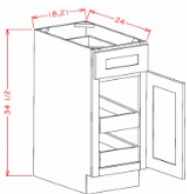

Single Door Single Rollout Shelf Base - Base Cabinets

White Valley Shaker

B181RS	Rollout Shelf Base - 18"W x 34-1/2"H x 24"D - 1 Door - 1 Drawer -1	\$393.49
B211RS	Rollout Shelf Base - 21"W x 34-1/2"H x 24"D - 1 Door - 1 Drawer -1	\$425.43

Single Door Double Rollout Shelf Base - Base Cabinets

White Valley Shaker

B182RS	Rollout Shelf Base - 18"W x 34-1/2"H x 24"D - 1 Door - 1 Drawer -2	\$466.57
B212RS	Rollout Shelf Base - 21"W x 34-1/2"H x 24"D - 1 Door - 1 Drawer -2	\$504.32