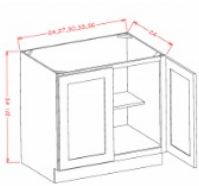

Double Door Double Rollout Shelf Base - Base Cabinets

White Valley Shaker

B242RS	Rollout Shelf Base - 24"W x 34-1/2"H x 24"D - 2 Doors - 1 Drawer -2	\$550.30
B272RS	Rollout Shelf Base - 27"W x 34-1/2"H x 24"D - 2 Doors - 1 Drawer -2	\$597.74
B302RS	Rollout Shelf Base - 30"W x 34-1/2"H x 24"D - 2 Doors - 1 Drawer	\$675.18
B332RS	Rollout Shelf Base - 33"W x 34-1/2"H x 24"D - 2 Doors - 2 Drawer	\$715.35
B362RS	Rollout Shelf Base - 36"W x 34-1/2"H x 24"D - 2 Doors - 2 Drawer	\$759.88

Single Full Height Door Base - Base Cabinets

White Valley Shaker

B12FH	Full Height Door Base - 12"W x 34-1/2"H x 24"D - 1 Door -1 Shelf	\$369.29
B15FH	Full Height Door Base - 15"W x 34-1/2"H x 24"D - 1 Door -1 Shelf	\$415.27
B18FH	Full Height Door Base - 18"W x 34-1/2"H x 24"D - 1 Door -1 Shelf	\$459.80
B21FH	Full Height Door Base - 21"W x 34-1/2"H x 24"D - 1 Door -1 Shelf	\$504.32

Double Full Height Door Base - Base Cabinets

White Valley Shaker

B24FH	Full Height Door Base - 24"W x 34-1/2"H x 24"D - 2 Doors -1 Shelf	\$568.21
B27FH	Full Height Door Base - 27"W x 34-1/2"H x 24"D - 2 Doors -1 Shelf	\$623.39
B30FH	Full Height Door Base - 30"W x 34-1/2"H x 24"D - 2 Doors -1 Shelf	\$709.06
B33FH	Full Height Door Base - 33"W x 34-1/2"H x 24"D - 2 Doors -1 Shelf	\$756.97
B36FH	Full Height Door Base - 36"W x 34-1/2"H x 24"D - 2 Doors -1 Shelf	\$808.76

Full Height Single Door Single Rollout Shelf Base - Base Cabinets

White Valley Shaker

B18FH1RS	Full Height Rollout Shelf Base - 18"W x 34-1/2"H x 24"D - 1 Door -1	\$532.88
B21FH1RS	Full Height Rollout Shelf Base - 21"W x 34-1/2"H x 24"D - 1 Door -1	\$583.22