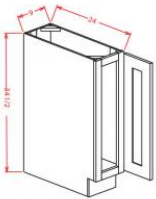

Single Door Base Tray - Base Cabinets

White Valley Shaker

BT9	Base Tray - 9"W x 34-1/2"H x 24"D - 1 Door	\$190.69
-----	--	----------

Single Door with Drawer Base - Base Cabinets

White Valley Shaker

B12	Base - 12"W x 24"D x 34-1/2"H - 1 Door 1 Drawer 1 Shelf	\$265.71
B15	Base - 15"W x 24"D x 34-1/2"H - 1 Door 1 Drawer 1 Shelf	\$293.78
B18	Base - 18"W x 24"D x 34-1/2"H - 1 Door 1 Drawer 1 Shelf	\$320.40
B21	Base - 21"W x 24"D x 34-1/2"H - 1 Door 1 Drawer 1 Shelf	\$346.54