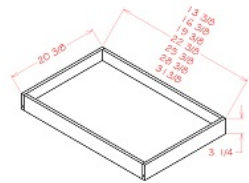

Full Height Door Base w/ Shelf P/O - Accessories

White Valley Shaker

BT9PO	Full Height Door Base Spice Cabinet - 9"W x 34-1/2"H x 24"D (Includ	\$613.22
-------	---	----------

Roll Out Tray - Accessories

White Valley Shaker