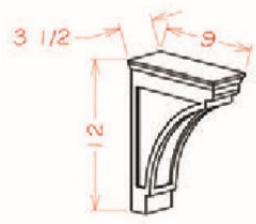

Corbel - MCB - Panels and Fillers

White Valley Shaker

MCB	Corbel (MCB) - 3-1/2"W x 9"D x 12"H	$191.66