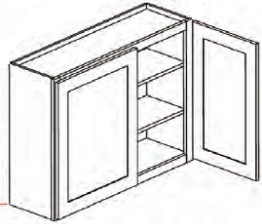

42" High Double Door - Wall Cabinets

White Valley Shaker

W2442	Wall Cabinet - 24"W x 12"D x 42"H - 2 Doors - 3 Adjustable Shelves	$373.64
W2742	Wall Cabinet - 27"W x 12"D x 42"H - 2 Doors - 3 Adjustable Shelves	$399.78
W3042	Wall Cabinet - 30"W x 12"D x 42"H - 2 Doors - 3 Adjustable Shelves	$429.79
W3342	Wall Cabinet - 33"W x 12"D x 42"H - 2 Doors - 3 Adjustable Shelves	$461.73
W3642	Wall Cabinet - 36"W x 12"D x 42"H - 2 Doors - 3 Adjustable Shelves	$497.55