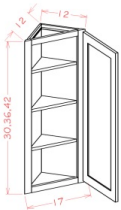

Angle Wall Cabinets - Wall Cabinets

White Valley Shaker

AW1230	Triangle End Cabinet - 17"W x 12"D x 30"H - 1 Door - 2 Shelves	$195.05
AW1236	Triangle End Cabinet - 17"W x 12"D x 36"H - 1 Door - 2 Shelves	$211.99
AW1242	Triangle End Cabinet - 17"W x 12"D x 42"H - 1 Door - 3 Shelves	$231.35