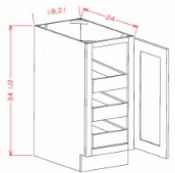

Full Height Single Door Single Rollout Shelf Base - Base Cabinets

White Valley Shaker

B18FH1RS	Full Height Rollout Shelf Base - 18"W x 34-1/2"H x 24"D - 1 Door -1	\$532.88
B21FH1RS	Full Height Rollout Shelf Base - 21"W x 34-1/2"H x 24"D - 1 Door -1	\$583.22

Full Height Single Door Double Rollout Shelf Bases - Base Cabinets

White Valley Shaker

B18FH2RS	Full Height Rollout Shelf Base - 18"W x 34-1/2"H x 24"D - 1 Door -2	\$605.96
B21FH2RS	Full Height Rollout Shelf Base - 21"W x 34-1/2"H x 24"D - 1 Door -2	\$661.62

Full Height Single Door Triple Rollout Shelf Bases - Base Cabinets

White Valley Shaker

B18FH3RS	Full Height Rollout Shelf Base - 18"W x 34-1/2"H x 24"D - 1 Door -3	\$679.05
B21FH3RS	Full Height Rollout Shelf Base - 21"W x 34-1/2"H x 24"D - 1 Door -3	\$740.52