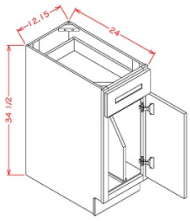

Single Door Double Rollout Shelf Base - Base Cabinets

White Valley Shaker

B182RS	Rollout Shelf Base - 18"W x 34-1/2"H x 24"D - 1 Door - 1 Drawer -2	\$466.57
B212RS	Rollout Shelf Base - 21"W x 34-1/2"H x 24"D - 1 Door - 1 Drawer -2	\$504.32

Tray Divider w/ Drawer - Base Cabinets

White Valley Shaker

B12TD	Tray Divider Base - 12"W x 34-1/2"H x 24"D - 1 Door - 1 Drawer - 1	\$335.89
B15TD	Tray Divider Base - 15"W x 34-1/2"H x 24"D - 1 Door - 1 Drawer - 1	\$366.38
B18TD	Tray Divider Base - 18"W x 34-1/2"H x 24"D - 1 Door - 1 Drawer - 2	\$423.98