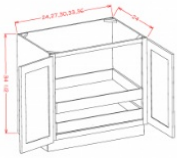

Full Height Tray Divider Base - Base Cabinets

White Valley Shaker

B12FHTD	Full Height Tray Divider Base - 12"W x 34-1/2"H x 24"D - 1 Door -1	\$434.14
B15FHTD	Full Height Tray Divider Base - 15"W x 34-1/2"H x 24"D - 1 Door -1	\$483.03
B18FHTD	Full Height Tray Divider Base - 18"W x 34-1/2"H x 24"D - 1 Door -2	\$556.11

Full Height Double Door Single Rollout Shelf Bases - Base Cabinets

White Valley Shaker

B24FH1RS	Full Height Rollout Shelf Base - 24"W x 34-1/2"H x 24"D - 2 Doors -	\$653.40
B27FH1RS	Full Height Rollout Shelf Base - 27"W x 34-1/2"H x 24"D - 2 Doors -	\$713.41
B30FH1RS	Full Height Rollout Shelf Base - 30"W x 34-1/2"H x 24"D - 2 Doors -	\$803.92
B33FH1RS	Full Height Rollout Shelf Base - 33"W x 34-1/2"H x 24"D - 2 Doors -	\$857.16
B36FH1RS	Full Height Rollout Shelf Base - 36"W x 34-1/2"H x 24"D - 2 Doors -	\$914.27

Full Height Double Door Double Rollout Shelf Bases - Base Cabinets

White Valley Shaker

B24FH2RS	Full Height Rollout Shelf Base - 24"W x 34-1/2"H x 24"D - 2 Doors -	\$738.10
B27FH2RS	Full Height Rollout Shelf Base - 27"W x 34-1/2"H x 24"D - 2 Doors -	\$803.44
B30FH2RS	Full Height Rollout Shelf Base - 30"W x 34-1/2"H x 24"D - 2 Doors -	\$898.78
B33FH2RS	Full Height Rollout Shelf Base - 33"W x 34-1/2"H x 24"D - 2 Doors -	\$957.35
B36FH2RS	Full Height Rollout Shelf Base - 36"W x 34-1/2"H x 24"D - 2 Doors -	\$1019.30