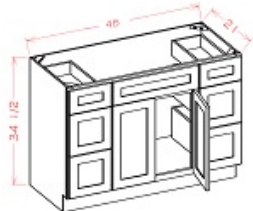

Single Door Vanity Combo - Bathroom Vanities

White Valley Shaker

VDDB42	Vanity - 42"W x 34-1/2"H x 21"D - 1 Door -	\$872.16
--------	--	----------

Double Door Vanity Combo - Bathroom Vanities

White Valley Shaker