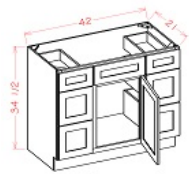

Single Door Vanity Combo - Bathroom Vanities

White Valley Shaker

VDDB42	Vanity - 42"W x 34-1/2"H x 21"D - 1 Door -	$872.16