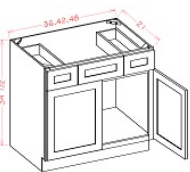

Vanity Combo Bases - Bathroom Vanities

White Valley Shaker

VSD36	Vanity - 36"W x 34-1/2"H x 21"D - 2 Doors - 2 To	$502.39
VSD42	Vanity - 42"W x 34-1/2"H x 21"D - 2 Doors - 2 To	$557.08
VSD48	Vanity - 48"W x 34-1/2"H x 21"D - 2 Doors - 2 To	$611.29