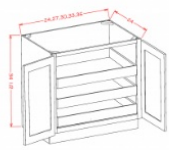

Full Height Double Door Single Rollout Shelf Bases - Base Cabinets

White Valley Shaker

B24FH1RS	Full Height Rollout Shelf Base - 24"W x 34-1/2"H x 24"D - 2 Doors -	\$653.40
B27FH1RS	Full Height Rollout Shelf Base - 27"W x 34-1/2"H x 24"D - 2 Doors -	\$713.41
B30FH1RS	Full Height Rollout Shelf Base - 30"W x 34-1/2"H x 24"D - 2 Doors -	\$803.92
B33FH1RS	Full Height Rollout Shelf Base - 33"W x 34-1/2"H x 24"D - 2 Doors -	\$857.16
B36FH1RS	Full Height Rollout Shelf Base - 36"W x 34-1/2"H x 24"D - 2 Doors -	\$914.27

Full Height Double Door Double Rollout Shelf Bases - Base Cabinets

White Valley Shaker

B24FH2RS	Full Height Rollout Shelf Base - 24"W x 34-1/2"H x 24"D - 2 Doors -	\$738.10
B27FH2RS	Full Height Rollout Shelf Base - 27"W x 34-1/2"H x 24"D - 2 Doors -	\$803.44
B30FH2RS	Full Height Rollout Shelf Base - 30"W x 34-1/2"H x 24"D - 2 Doors -	\$898.78
B33FH2RS	Full Height Rollout Shelf Base - 33"W x 34-1/2"H x 24"D - 2 Doors -	\$957.35
B36FH2RS	Full Height Rollout Shelf Base - 36"W x 34-1/2"H x 24"D - 2 Doors -	\$1019.30

Full Height Double Door Triple Rollout Shelf Bases - Base Cabinets

White Valley Shaker

B24FH3RS	Full Height Rollout Shelf Base - 24"W x 34-1/2"H x 24"D - 2 Doors -	\$822.80
B27FH3RS	Full Height Rollout Shelf Base - 27"W x 34-1/2"H x 24"D - 2 Doors -	\$892.98
B30FH3RS	Full Height Rollout Shelf Base - 30"W x 34-1/2"H x 24"D - 2 Doors -	\$994.13
B33FH3RS	Full Height Rollout Shelf Base - 33"W x 34-1/2"H x 24"D - 2 Doors -	\$1057.54
B36FH3RS	Full Height Rollout Shelf Base - 36"W x 34-1/2"H x 24"D - 2 Doors -	\$1124.33