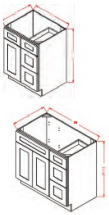

Vanity Combo Base - Drawers Right - Bathroom Vanities

White Valley Shaker

V3021DR	Vanity - 30"W x 34-1/2"H x 21"D - 1 Door - 3 Right Dr	$508.68
V3621DR	Vanity - 36"W x 34-1/2"H x 21"D - 2 Doors - 3 Right D	$563.37