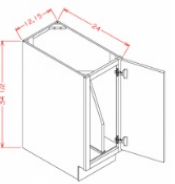

Full Height Single Door Double Rollout Shelf Bases - Base Cabinets

White Valley Shaker

B18FH2RS	Full Height Rollout Shelf Base - 18"W x 34-1/2"H x 24"D - 1 Door -2	\$605.96
B21FH2RS	Full Height Rollout Shelf Base - 21"W x 34-1/2"H x 24"D - 1 Door -2	\$661.62

Full Height Single Door Triple Rollout Shelf Bases - Base Cabinets

White Valley Shaker

B18FH3RS	Full Height Rollout Shelf Base - 18"W x 34-1/2"H x 24"D - 1 Door -3	\$679.05
B21FH3RS	Full Height Rollout Shelf Base - 21"W x 34-1/2"H x 24"D - 1 Door -3	\$740.52

Full Height Tray Divider Base - Base Cabinets

White Valley Shaker

B12FHTD	Full Height Tray Divider Base - 12"W x 34-1/2"H x 24"D - 1 Door -1	\$434.14
B15FHTD	Full Height Tray Divider Base - 15"W x 34-1/2"H x 24"D - 1 Door -1	\$483.03
B18FHTD	Full Height Tray Divider Base - 18"W x 34-1/2"H x 24"D - 1 Door -2	\$556.11