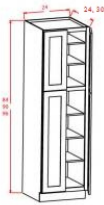

Pantry Cabinet Double Door - Tall Cabinets

White Valley Shaker

U248424	Wall Pantry - 24"W x 24"D x 84"H - 4 Doors - 1 Fixed Shelf - 5 Adju	$889.59
U249024	Wall Pantry - 24"W x 24"D x 90"H - 4 Doors - 1 Fixed Shelf - 5 Adju	$925.40
U249624	Wall Pantry - 24"W x 24"D x 96"H - 4 Doors - 1 Fixed Shelf - 6 Adju	$971.38
U308424	Wall Pantry - 30"W x 24"D x 84"H - 4 Doors - 1 Fixed Shelf - 5 A	$951.54
U309024	Wall Pantry - 30"W x 24"D x 90"H - 4 Doors - 1 Fixed Shelf - 5 Adju	$991.23
U309624	Wall Pantry - 30"W x 24"D x 96"H - 4 Doors - 1 Fixed Shelf - 6 Adju	$1042.05