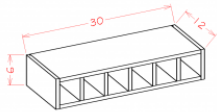

Wall Wine Cubby - Accessories

White Valley Shaker

WWC630	Wall Wine Cubby - 30"W X 6"H X 12"D	$142.78