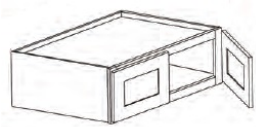

36" Wide x 24" Deep Refrigerator - Wall Cabinets

White Valley Shaker

W361224	Wall Refrigerator Cabinet - 36"W x 24"D x 12"H - 2 Door	$258.45
W361524	Wall Refrigerator Cabinet - 36"W x 24"D x 15"H - 2 Door	$273.46
W361824	Wall Refrigerator Cabinet - 36"W x 24"D x 18"H - 2 Door	$293.78
W362424	Wall Refrigerator Cabinet - 36"W x 24"D x 24"H - 2 Door	$381.87