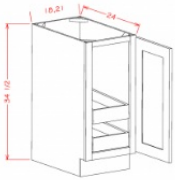

Double Full Height Door Base - Base Cabinets

White Valley Shaker

B24FH	Full Height Door Base - 24"W x 34-1/2"H x 24"D - 2 Doors -1 Shelf	\$568.21
B27FH	Full Height Door Base - 27"W x 34-1/2"H x 24"D - 2 Doors -1 Shelf	\$623.39
B30FH	Full Height Door Base - 30"W x 34-1/2"H x 24"D - 2 Doors -1 Shelf	\$709.06
B33FH	Full Height Door Base - 33"W x 34-1/2"H x 24"D - 2 Doors -1 Shelf	\$756.97
B36FH	Full Height Door Base - 36"W x 34-1/2"H x 24"D - 2 Doors -1 Shelf	\$808.76

Full Height Single Door Single Rollout Shelf Base - Base Cabinets

White Valley Shaker

B18FH1RS	Full Height Rollout Shelf Base - 18"W x 34-1/2"H x 24"D - 1 Door -1	\$532.88
B21FH1RS	Full Height Rollout Shelf Base - 21"W x 34-1/2"H x 24"D - 1 Door -1	\$583.22

Full Height Single Door Double Rollout Shelf Bases - Base Cabinets

White Valley Shaker

B18FH2RS	Full Height Rollout Shelf Base - 18"W x 34-1/2"H x 24"D - 1 Door -2	\$605.96
B21FH2RS	Full Height Rollout Shelf Base - 21"W x 34-1/2"H x 24"D - 1 Door -2	\$661.62