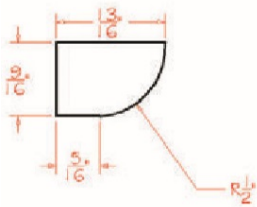

Batten Molding - Moldings

White Valley Shaker

BAM	Batten Molding - 96"Wx 3/16"D x 3/4"H (Used to hide joint between t	\$20.32
-----	---	---------

Shoe Molding - Moldings

White Valley Shaker

SHM	Shoe Molding - 96"W x 1/2"D x 3/4"H	\$33.39
-----	-------------------------------------	---------