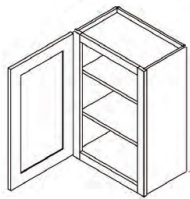

36" High Single Door - Wall Cabinets

White Valley Shaker

W0936	Wall Cabinet - 9"W x 12"D x 36"H - 1 Door - 2 Adjustable Shelves	$160.20
W1236	Wall Cabinet - 12"W x 12"D x 36"H - 1 Door - 2 Adjustable Shelves	$184.40
W1536	Wall Cabinet - 15"W x 12"D x 36"H - 1 Door - 2 Adjustable Shelves	$213.44
W1836	Wall Cabinet - 18"W x 12"D x 36"H - 1 Door - 2 Adjustable Shelves	$240.54
W2136	Wall Cabinet - 21"W x 12"D x 36"H - 1 Door - 2 Adjustable Shelves	$278.78