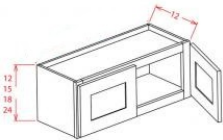

30" Bridge - Wall Cabinets

White Valley Shaker

W3012	Wall Cabinet - 30"W x 12"D x 12"H - 2 Doors	$183.92
W3015	Wall Cabinet - 30"W x 12"D x 15"H - 2 Doors	$205.21
W3018	Wall Cabinet - 30"W x 12"D x 18"H - 2 Doors	$223.60
W3024	Wall Cabinet - 30"W x 12"D x 24"H - 2 Doors	$267.16