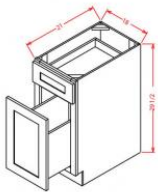

Drawer File Base - Base Cabinets

White Valley Shaker

DFB18	Drawer File Base - 18"W x 21"D x 29-1/2"H (Height is Less Than Stan	$359.12