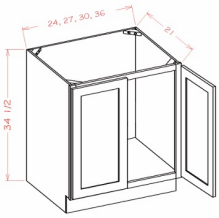

Full Height Double Door Sink Base Vanity - Bathroom Vanities

White Valley Shaker

VS24FH	Vanity - 24"W x 34-1/2"H x 21"D - 2 Doors	$489.32
VS27FH	Vanity - 27"W x 34-1/2"H x 21"D - 2 Doors	$529.98
VS30FH	Vanity - 30"W x 34-1/2"H x 21"D - 2 Doors	$574.50
VS36FH	Vanity - 36"W x 34-1/2"H x 21"D - 2 Doors	$657.75