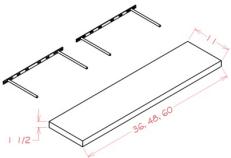

FS36	Floating Shelf - 36"W x 11"D x 1-1/2"H	$153.91
FS48	Floating Shelf - 48"W x 11"D x 1-1/2"H	$181.98
FS60	Floating Shelf - 60"W x 11"D x 1-1/2"H	$234.74