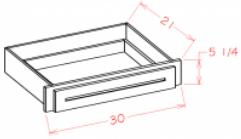

Desk Knee Drawer - Bathroom Vanities

White Valley Shaker

DKD30

Desk Knee Drawer - 30"W x 5-1/4"H x 21"D

$161.65