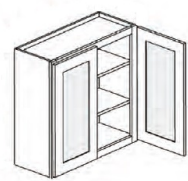

Cabinet with Glass Doors (Double Door) - Wall Cabinets

White Valley Shaker

W2430GD	Glass Door Wall Cabinet - Includes Cabinet W2430 with Fini	$288.94
W2436GD	Glass Door Wall Cabinet - Includes Cabinet W2436 with Finished I	$334.92
W2442GD	Glass Door Wall Cabinet - Includes Cabinet W2442 with Finished I	$384.29
W3030GD	Glass Door Wall Cabinet - Includes Cabinet W3030 with Fini	$335.41
W3036GD	Glass Door Wall Cabinet - Includes Cabinet W3036 with Fini	$385.74
W3042GD	Glass Door Wall Cabinet - Includes Cabinet W3042 with Finished I	$441.40