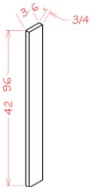

Wall/Base/Tall Fillers - Panels and Fillers

White Valley Shaker

F342	Wall/Base Filler- 3"W x 3/4"Dx 42"H (Finished on one face and both	$22.26
F396	Tall Filler- 3"W x 3/4"Dx 96"H (Finished on one face and both long	$68.72
F642	Wall/Base Filler- 6"Wx 3/4"Dx 42"H (Finished on one face and both l	$43.56
F696	Tall Filler- 6"W x 3/4"Dx 96"H (Finished on one face and both long	$109.86