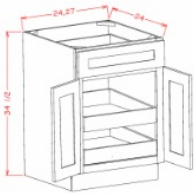

Single Door Double Rollout Shelf Base - Base Cabinets

White Valley Shaker

B182RS	Rollout Shelf Base - 18"W x 34-1/2"H x 24"D - 1 Door - 1 Drawer -2	\$466.57
B212RS	Rollout Shelf Base - 21"W x 34-1/2"H x 24"D - 1 Door - 1 Drawer -2	\$504.32

Tray Divider w/ Drawer - Base Cabinets

White Valley Shaker

B12TD	Tray Divider Base - 12"W x 34-1/2"H x 24"D - 1 Door - 1 Drawer - 1	\$335.89
B15TD	Tray Divider Base - 15"W x 34-1/2"H x 24"D - 1 Door - 1 Drawer - 1	\$366.38
B18TD	Tray Divider Base - 18"W x 34-1/2"H x 24"D - 1 Door - 1 Drawer - 2	\$423.98

Double Door Single Rollout Shelf Base - Base Cabinets

White Valley Shaker

B241RS	Rollout Shelf Base - 24"W x 34-1/2"H x 24"D - 2 Doors - 1 Drawer -1	\$465.60
B271RS	Rollout Shelf Base - 27"W x 34-1/2"H x 24"D - 2 Doors - 1 Drawer -1	\$507.71
B301RS	Rollout Shelf Base - 30"W x 34-1/2"H x 24"D - 2 Doors - 1 Drawer	\$580.31
B331RS	Rollout Shelf Base - 33"W x 34-1/2"H x 24"D - 2 Doors - 2 Drawer	\$615.64
B361RS	Rollout Shelf Base - 36"W x 34-1/2"H x 24"D - 2 Doors - 2 Drawer	\$654.36

Double Door Double Rollout Shelf Base - Base Cabinets

White Valley Shaker

B242RS	Rollout Shelf Base - 24"W x 34-1/2"H x 24"D - 2 Doors - 1 Drawer -2	\$550.30
B272RS	Rollout Shelf Base - 27"W x 34-1/2"H x 24"D - 2 Doors - 1 Drawer -2	\$597.74
B302RS	Rollout Shelf Base - 30"W x 34-1/2"H x 24"D - 2 Doors - 1 Drawer	\$675.18
B332RS	Rollout Shelf Base - 33"W x 34-1/2"H x 24"D - 2 Doors - 2 Drawer	\$715.35
B362RS	Rollout Shelf Base - 36"W x 34-1/2"H x 24"D - 2 Doors - 2 Drawer	\$759.88