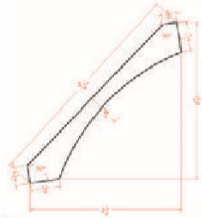

Concave Crown Molding - Moldings

White Valley Shaker

COV Crown Molding Concave- 96"L x 5-1/16"H (Takes Up 3-5/8" of Wall Spa) $134.06