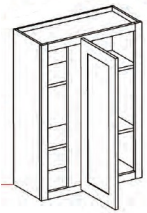

Wall Blind Corner - Wall Cabinets

White Valley Shaker

WBC2730	Wall Blind Corner - 27"W x 12"D x 30"H (Wall Space: Min. 28"/ Max.)	$262.81
WBC2736	Wall Blind Corner - 27"W x 12"D x 36"H (Wall Space: Min. 28"/ Max.)	$295.72
WBC2742	Wall Blind Corner - 27"W x 12"D x 42"H (Wall Space: Min. 28"/ Max.)	$344.60