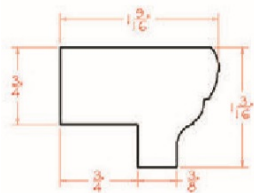

Light Rail - Moldings

White Valley Shaker

LRM Light Rail Molding - 96"W x 3/4"D x 1-3/16"H $103.57