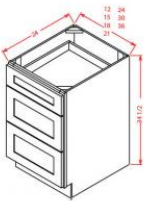

Three Drawer Pack Base - Base Cabinets

White Valley Shaker

3DB12	Drawer Pack - 12"W x 24"D x 34-1/2"H - 3 Drawers	$390.10
3DB15	Drawer Pack - 15"W x 24"D x 34-1/2"H - 3 Drawers	$428.34
3DB18	Drawer Pack - 18"W x 24"D x 34-1/2"H - 3 Drawers	$457.38
3DB21	Drawer Pack - 21"W x 24"D x 34-1/2"H - 3 Drawers	$485.45
3DB24	Drawer Pack - 24"W x 24"D x 34-1/2"H - 3 Drawers	$514.49
3DB30	Drawer Pack - 30"W x 24"D x 34-1/2"H - 3 Drawers	$580.31
3DB36	Drawer Pack - 36"W x 24"D x 34-1/2"H - 3 Drawers	$659.69