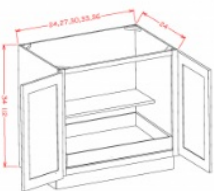

Full Height Single Door Double Rollout Shelf Bases - Base Cabinets

White Valley Shaker

B18FH2RS	Full Height Rollout Shelf Base - 18"W x 34-1/2"H x 24"D - 1 Door -2	\$605.96
B21FH2RS	Full Height Rollout Shelf Base - 21"W x 34-1/2"H x 24"D - 1 Door -2	\$661.62

Full Height Single Door Triple Rollout Shelf Bases - Base Cabinets

White Valley Shaker

B18FH3RS	Full Height Rollout Shelf Base - 18"W x 34-1/2"H x 24"D - 1 Door -3	\$679.05
B21FH3RS	Full Height Rollout Shelf Base - 21"W x 34-1/2"H x 24"D - 1 Door -3	\$740.52

Full Height Tray Divider Base - Base Cabinets

White Valley Shaker

B12FHTD	Full Height Tray Divider Base - 12"W x 34-1/2"H x 24"D - 1 Door -1	\$434.14
B15FHTD	Full Height Tray Divider Base - 15"W x 34-1/2"H x 24"D - 1 Door -1	\$483.03
B18FHTD	Full Height Tray Divider Base - 18"W x 34-1/2"H x 24"D - 1 Door -2	\$556.11

Full Height Double Door Single Rollout Shelf Bases - Base Cabinets

White Valley Shaker

B24FH1RS	Full Height Rollout Shelf Base - 24"W x 34-1/2"H x 24"D - 2 Doors -	\$653.40
B27FH1RS	Full Height Rollout Shelf Base - 27"W x 34-1/2"H x 24"D - 2 Doors -	\$713.41
B30FH1RS	Full Height Rollout Shelf Base - 30"W x 34-1/2"H x 24"D - 2 Doors -	\$803.92
B33FH1RS	Full Height Rollout Shelf Base - 33"W x 34-1/2"H x 24"D - 2 Doors -	\$857.16
B36FH1RS	Full Height Rollout Shelf Base - 36"W x 34-1/2"H x 24"D - 2 Doors -	\$914.27