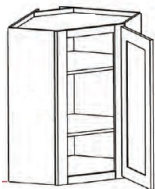

DCW2430	Wall Diagonal Corner - 24"W x 12"D x 30"H - 1 Door	$353.80
DCW2436	Wall Diagonal Corner - 24"W x 12"D x 36"H - 1 Door	$399.78
DCW2442	Wall Diagonal Corner - 24"W x 12"D x 42"H - 1 Door	$461.25