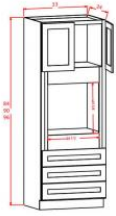

Oven Cabinet - Tall Cabinets

White Valley Shaker

O338424	Oven Cabinet - 33"W x 24"D x 84"H - 2 Doors - 3 Drawers (Can Be Mod	$1099.16
O339024	Oven Cabinet - 33"W x 24"D x 90"H - 2 Doors - 3 Drawers (Can Be Mod	$1209.03
O339624	Oven Cabinet - 33"W x 24"D x 96"H - 2 Doors - 3 Drawers (Can Be Mod	$1297.60