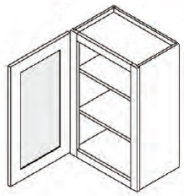

Cabinet with Glass Door (Single Door) - Wall Cabinets

White Valley Shaker

W1530GD	Glass Door Wall Cabinet - Includes Cabinet W1530 with Finished Inte	$200.37
W1536GD	Glass Door Wall Cabinet - Includes CabinetW1536 with Finished	$225.06
W1542GD	Glass Door Wall Cabinet - Includes CabinetW1542 with Finished	$262.81