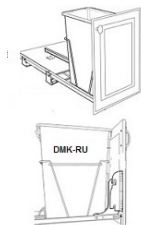

15" - Single Trash Can Pull-Out (Metal Framing) - Accessories

White Valley Shaker

DMK-RU	Door Mounting Kit For Trash Can Pull-Outs (Trash can pull outs c	$44.08
STCMF15-RU	Single Trash Can Pull-Out - Fits B15 (Cabinet not included, cabi	$119.16