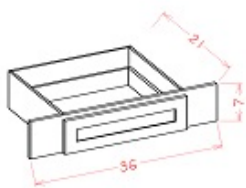

Vanity Knee Drawer - Bathroom Vanities

White Valley Shaker

VKD36	Vanity Knee Drawer - 36"W x 7"H x 21"D	\$123.90
-------	--	----------

Desk Knee Drawer - Bathroom Vanities

White Valley Shaker

DKD30

Desk Knee Drawer - 30"W x 5-1/4"H x 21"D