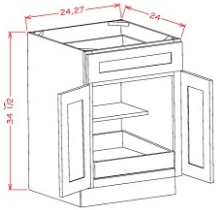

Single Door Double Rollout Shelf Base - Base Cabinets

White Valley Shaker

B182RS	Rollout Shelf Base - 18"W x 34-1/2"H x 24"D - 1 Door - 1 Drawer -2	\$466.57
B212RS	Rollout Shelf Base - 21"W x 34-1/2"H x 24"D - 1 Door - 1 Drawer -2	\$504.32

Tray Divider w/ Drawer - Base Cabinets

White Valley Shaker

B12TD	Tray Divider Base - 12"W x 34-1/2"H x 24"D - 1 Door - 1 Drawer - 1	\$335.89
B15TD	Tray Divider Base - 15"W x 34-1/2"H x 24"D - 1 Door - 1 Drawer - 1	\$366.38
B18TD	Tray Divider Base - 18"W x 34-1/2"H x 24"D - 1 Door - 1 Drawer - 2	\$423.98

Double Door Single Rollout Shelf Base - Base Cabinets

White Valley Shaker

B241RS	Rollout Shelf Base - 24"W x 34-1/2"H x 24"D - 2 Doors - 1 Drawer -1	\$465.60
B271RS	Rollout Shelf Base - 27"W x 34-1/2"H x 24"D - 2 Doors - 1 Drawer -1	\$507.71
B301RS	Rollout Shelf Base - 30"W x 34-1/2"H x 24"D - 2 Doors - 1 Drawer	\$580.31
B331RS	Rollout Shelf Base - 33"W x 34-1/2"H x 24"D - 2 Doors - 2 Drawer	\$615.64
B361RS	Rollout Shelf Base - 36"W x 34-1/2"H x 24"D - 2 Doors - 2 Drawer	\$654.36