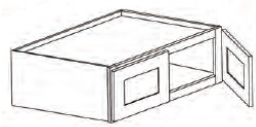

33" Wide x 24" Deep Refrigerator - Wall Cabinets

White Valley Shaker

W331224	Wall Refrigerator Cabinet - 33"W x 24"D x 12"H - 2 Door	$255.06
W331524	Wall Refrigerator Cabinet - 33"W x 24"D x 15"H - 2 Door	$271.52
W331824	Wall Refrigerator Cabinet - 33"W x 24"D x 18"H - 2 Door	$291.85
W332424	Wall Refrigerator Cabinet - 33"W x 24"D x 24"H - 2 Door	$378.00