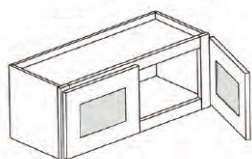

Stacker Cabinet with Glass Doors (Double Door) - Wall Cabinets

White Valley Shaker

W2412GD	Glass Door Stacker Cabinet - Includes Cabinet W2412 w	$161.17
W2415GD	Glass Door Stacker Cabinet - Includes Cabinet W2415 with Glass D	$185.37
W2418GD	Glass Door Stacker Cabinet - Includes Cabinet W2418 with Glass D	$214.41
W2712GD	Glass Door Stacker Cabinet - Includes Cabinet W2712 w	$183.43
W2715GD	Glass Door Stacker Cabinet - Includes Cabinet W2715 with Glass D	$207.63
W2718GD	Glass Door Stacker Cabinet - Includes Cabinet W2718 with Glass D	$236.67
W3012GD	Glass Door Stacker Cabinet - Includes Cabinet W3012 w	$193.11
W3015GD	Glass Door Stacker Cabinet - Includes Cabinet W3015 with Glass D	$229.41
W3018GD	Glass Door Stacker Cabinet - Includes Cabinet W3018 with Glass D	$247.80
W3312GD	Glass Door Stacker Cabinet - Includes Cabinet W3312 w	$202.79
W3315GD	Glass Door Stacker Cabinet - Includes Cabinet W3315 with Glass D	$226.99
W3318GD	Glass Door Stacker Cabinet - Includes Cabinet W3318 with Glass D	$256.03
W3612GD	Glass Door Stacker Cabinet - Includes Cabinet W3612 w	$212.96
W3615GD	Glass Door Stacker Cabinet - Includes Cabinet W3615 with Glass D	$242.00
W3618GD	Glass Door Stacker Cabinet - Includes Cabinet W3618 with Glass D	$272.97