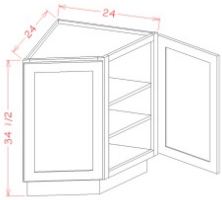

Base End Cabinet - Base Cabinets

White Valley Shaker

BEC24	Base End Angle Cabinet - 24"W x 24"D x 34-1/2"H - 2 Doors	$340.73