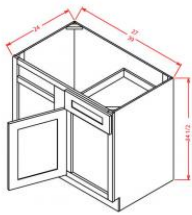

Blind Base Cabinet - Base Cabinets

White Valley Shaker

BBC36	Blind Base Cabinet - 27"W x 24"D x 34-1/2"H - 1 Door - 1 Drawer (Wa	$357.67
BBC42	Blind Base Cabinet - 39"W x 24"D x 34-1/2"H - 1 Door - 1 Drawer (Wa	$436.56