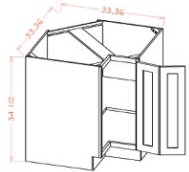

Easy Reach Base Corner Cabinet - Base Cabinets

White Valley Shaker

BER33	Easy Reach Base Corner Cabinet (w/o lazy susan) - 33"W x 33"D x 34-	$453.02
BER36	Easy Reach Base Corner Cabinet (w/o lazy susan) - 36"W x 36"D x 34-	$500.45