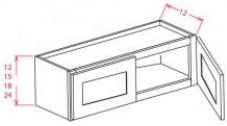

36" Bridge - Wall Cabinets

White Valley Shaker

W3612	Wall Cabinet - 36"W x 12"D x 12"H - 2 Doors	$202.31
W3615	Wall Cabinet - 36"W x 12"D x 15"H - 2 Doors	$217.80
W3618	Wall Cabinet - 36"W x 12"D x 18"H - 2 Doors	$243.93
W3624	Wall Cabinet - 36"W x 12"D x 24"H - 2 Doors	$314.60