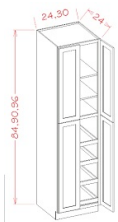

Pantry Cabinet Double Door w/ Rollouts - Tall Cabinets

White Valley Shaker

U2484244RS	Wall Pantry w/ Rollout - 24"W x 84"H x 24"D - 4 Doors - 4 Rollout s	$1228.87
U2490244RS	Wall Pantry w/ Rollout - 24"W x 90"H x 24"D - 4 Doors - 4 Rollout s	$1264.69
U2496244RS	Wall Pantry w/ Rollout - 24"W x 96"H x 24"D - 4 Doors - 4 Rollout s	$1310.67
U3084244RS	Wall Pantry w/ Rollout - 30"W x 84"H x 24"D - 4 Doors - 4 Rollou	$1331.00
U3090244RS	Wall Pantry w/ Rollout - 30"W x 90"H x 24"D - 4 Doors - 4 Rollout s	$1371.17
U3096244RS	Wall Pantry w/ Rollout - 30"W x 96"H x 24"D - 4 Doors - 4 Rollout s	$1421.99