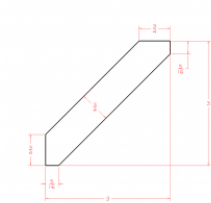

Crown Molding Long Flat - Moldings

White Valley Shaker

LACM8	Large Angular Crown Molding - 96"L x 3"H (Takes Up 3" of Wall Space)	$94.86