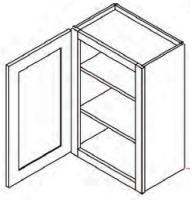

42" High Single Door - Wall Cabinets

White Valley Shaker

W0942	Wall Cabinet - 9"W x 12"D x 42"H - 1 Door - 3 Adjustable Shelves	$184.88
W1242	Wall Cabinet - 12"W x 12"D x 42"H - 1 Door - 3 Adjustable Shelves	$210.54
W1542	Wall Cabinet - 15"W x 12"D x 42"H - 1 Door - 3 Adjustable Shelves	$249.26
W1842	Wall Cabinet - 18"W x 12"D x 42"H - 1 Door - 3 Adjustable Shelves	$283.14
W2142	Wall Cabinet - 21"W x 12"D x 42"H - 1 Door - 3 Adjustable Shelves	$310.72