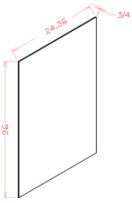

Thick Finished Panel - Panels and Fillers

White Valley Shaker

S2496	Thick Panel - 24"W x 3/4"D x 96"H (One long edge banded to match a	$136.00
S3696	Thick Panel - 36"W x 3/4"D x 96"H (One long edge banded to matc	$203.76