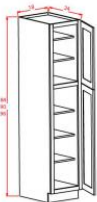

Pantry Cabinet Single Door - Tall Cabinets

White Valley Shaker

U188424	Wall Pantry - 18"W x 24"D x 84"H - 2 Doors - 1 Fixed Shelf - 5 Adju	$753.10
U189024	Wall Pantry - 18"W x 24"D x 90"H - 2 Doors - 1 Fixed Shelf - 5 Adju	$778.75
U189624	Wall Pantry - 18"W x 24"D x 96"H - 2 Doors - 1 Fixed Shelf - 6 Adju	$815.05