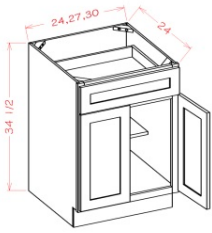

Single Door Base Tray - Base Cabinets

White Valley Shaker

BT9	Base Tray - 9"W x 34-1/2"H x 24"D - 1 Door	\$190.69
-----	--	----------

Single Door with Drawer Base - Base Cabinets

White Valley Shaker

B12	Base - 12"W x 24"D x 34-1/2"H - 1 Door 1 Drawer 1 Shelf	\$265.71
B15	Base - 15"W x 24"D x 34-1/2"H - 1 Door 1 Drawer 1 Shelf	\$293.78
B18	Base - 18"W x 24"D x 34-1/2"H - 1 Door 1 Drawer 1 Shelf	\$320.40
B21	Base - 21"W x 24"D x 34-1/2"H - 1 Door 1 Drawer 1 Shelf	\$346.54

Double Doors with Drawer(s) Base - Base Cabinets

White Valley Shaker

B24	Base - 24"W x 24"D x 34-1/2"H - 2 Doors 1 Drawer 1 Shelf	\$380.42
B27	Base - 27"W x 24"D x 34-1/2"H - 2 Doors 1 Drawer 1 Shelf	\$417.69
B30	Base - 30"W x 24"D x 34-1/2"H - 2 Doors 1 Drawer 1 Shelf	\$485.45
B33	Base - 33"W x 24"D x 34-1/2"H - 2 Doors 2 Drawers 1 Shelf	\$515.46
B36	Base - 36"W x 24"D x 34-1/2"H - 2 Doors 2 Drawers 1 Shelf	\$549.34
B42	Base - 42"W x 24"D x 34-1/2"H - 2 Doors 2 Drawers 1 Shelf	\$582.25