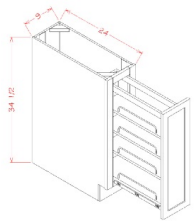

WMSSHELF	Wall Microwave Shelf - 26-1/2"W x 17"D x 3/4"T (Only shelf, to be u	\$82.28
----------	---	---------

Floating Shelf - Accessories

White Valley Shaker

FS36	Floating Shelf - 36"W x 11"D x 1-1/2"H	\$153.91
FS48	Floating Shelf - 48"W x 11"D x 1-1/2"H	\$181.98
FS60	Floating Shelf - 60"W x 11"D x 1-1/2"H	\$234.74

Full Height Door Base w/ Shelf P/O - Accessories

White Valley Shaker

BT9PO	Full Height Door Base Spice Cabinet - 9"W x 34-1/2"H x 24"D (Includ	\$613.22
-------	---	----------

Roll Out Tray - Accessories

White Valley Shaker