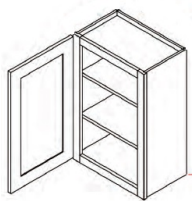

30" High Single Door - Wall Cabinets

White Valley Shaker

W0930	Wall Cabinet - 9"W x 12"D x 30"H - 1 Door - 2 Shelves	$146.65
W1230	Wall Cabinet - 12"W x 12"D x 30"H - 1 Door - 2 Shelves	$162.14
W1530	Wall Cabinet - 15"W x 12"D x 30"H - 1 Door - 2 Shelves	$189.72
W1830	Wall Cabinet - 18"W x 12"D x 30"H - 1 Door - 2 Shelves	$215.38
W2130	Wall Cabinet - 21"W x 12"D x 30"H - 1 Door - 2 Shelves	$240.54