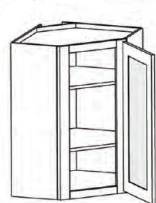

Diagonal Cabinet with Glass Door - Wall Cabinets

White Valley Shaker

DCW2430GD	Glass Door DiagonalWall Cabinet - Includes Cabin	\$368.80
DCW2436GD	Glass Door DiagonalWall Cabinet - Includes Cabinet DCW2436 wi	\$416.72
DCW2442GD	Glass Door DiagonalWall Cabinet - Includes Cabinet DCW2442 wi	\$480.61