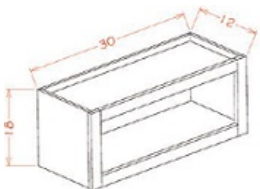

Wall Open Cabinet - Accessories

White Valley Shaker

WOC3018	Wall Open Cabinet - 30"W x 12"D x 18"H	$139.87