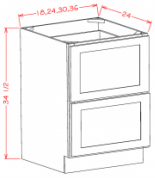

2DB24	Drawer Pack - 24"W x 24"D x 34-1/2"H - 2 Drawers	$513.52
2DB30	Drawer Pack - 30"W x 24"D x 34-1/2"H - 2 Drawers	$579.34
2DB36	Drawer Pack - 36"W x 24"D x 34-1/2"H - 2 Drawers	$658.72