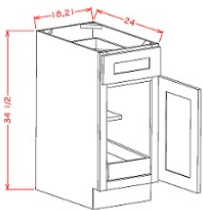

Single Door Base Tray - Base Cabinets

White Valley Shaker

BT9	Base Tray - 9"W x 34-1/2"H x 24"D - 1 Door	\$190.69
-----	--	----------

Single Door with Drawer Base - Base Cabinets

White Valley Shaker

B12	Base - 12"W x 24"D x 34-1/2"H - 1 Door 1 Drawer 1 Shelf	\$265.71
B15	Base - 15"W x 24"D x 34-1/2"H - 1 Door 1 Drawer 1 Shelf	\$293.78
B18	Base - 18"W x 24"D x 34-1/2"H - 1 Door 1 Drawer 1 Shelf	\$320.40
B21	Base - 21"W x 24"D x 34-1/2"H - 1 Door 1 Drawer 1 Shelf	\$346.54

Double Doors with Drawer(s) Base - Base Cabinets

White Valley Shaker

B24	Base - 24"W x 24"D x 34-1/2"H - 2 Doors 1 Drawer 1 Shelf	\$380.42
B27	Base - 27"W x 24"D x 34-1/2"H - 2 Doors 1 Drawer 1 Shelf	\$417.69
B30	Base - 30"W x 24"D x 34-1/2"H - 2 Doors 1 Drawer 1 Shelf	\$485.45
B33	Base - 33"W x 24"D x 34-1/2"H - 2 Doors 2 Drawers 1 Shelf	\$515.46
B36	Base - 36"W x 24"D x 34-1/2"H - 2 Doors 2 Drawers 1 Shelf	\$549.34
B42	Base - 42"W x 24"D x 34-1/2"H - 2 Doors 2 Drawers 1 Shelf	\$582.25

Single Door Single Rollout Shelf Base - Base Cabinets

White Valley Shaker

B181RS	Rollout Shelf Base - 18"W x 34-1/2"H x 24"D - 1 Door - 1 Drawer -1	\$393.49
B211RS	Rollout Shelf Base - 21"W x 34-1/2"H x 24"D - 1 Door - 1 Drawer -1	\$425.43