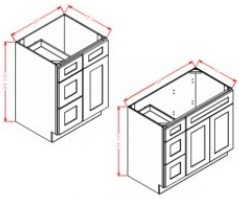

Vanity Combo Base - Drawers Left - Bathroom Vanities

White Valley Shaker

V3021DL	Vanity - 30"W x 34-1/2"H x 21"D - 1 Door - 3 Left Dra	$508.68
V3621DL	Vanity - 36"W x 34-1/2"H x 21"D - 2 Doors - 3 Left Dr	$563.37