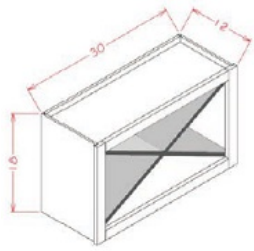

Wall X Wine Rack - Accessories

White Valley Shaker

WXRSHLF	Wall X Wine Rack - 30"W x 12"D x 18"H - Only X shelf (to be used wi	$47.43