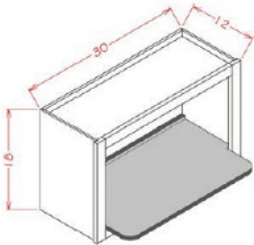

Wall X Wine Rack - Accessories

White Valley Shaker

WXRSHLF	Wall X Wine Rack - 30"W x 12"D x 18"H - Only X shelf (to be used wi	\$47.43
---------	---	---------

Wall Microwave Shelf - Accessories

White Valley Shaker