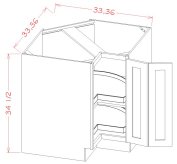

Easy Reach (with Lazy Susan) Base Corner Cabinet - Base Cabinets

White Valley Shaker

LSB33	Easy Reach Base Corner Cabinet (with lazy susan) - 33"W x 33"D x 34	$644.68
LSB36	Easy Reach Base Corner Cabinet (with lazy susan) - 36"W x 36"D x 34	$692.60