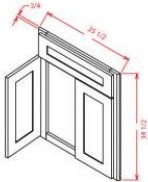

Corner Sink Front - 42" - Base Cabinets

White Valley Shaker

DCSF42	Corner Sink Front - 26-1/4"W x 30"H x 3/4"D - 2 Doors - Requires 42	$172.30
SBF4242	Corner Sink Front Floor - 42"W x 3/4"H x 42"D (Used with DCSF42)	$78.40