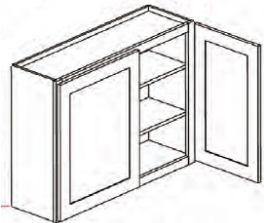

36" High Double Door - Wall Cabinets

White Valley Shaker

W2436	Wall Cabinet - 24"W x 12"D x 36"H - 2 Doors - 2 Adjustable Shelves	$321.86
W2736	Wall Cabinet - 27"W x 12"D x 36"H - 2 Doors - 2 Adjustable Shelves	$349.44
W3036	Wall Cabinet - 30"W x 12"D x 36"H - 2 Doors - 2 Adjustable Shelves	$376.55
W3336	Wall Cabinet - 33"W x 12"D x 36"H - 2 Doors - 2 Adjustable Shelves	$405.59
W3636	Wall Cabinet - 36"W x 12"D x 36"H - 2 Doors - 2 Adjustable Shelves	$431.24