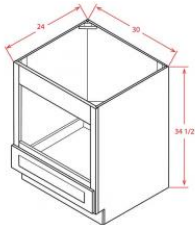

White Valley Shaker

BBC36	Blind Base Cabinet - 27"W x 24"D x 34-1/2"H - 1 Door - 1 Drawer (Wa	\$357.67
BBC42	Blind Base Cabinet - 39"W x 24"D x 34-1/2"H - 1 Door - 1 Drawer (Wa	\$436.56

Base End Cabinet - Base Cabinets

White Valley Shaker

BEC24	Base End Angle Cabinet - 24"W x 24"D x 34-1/2"H - 2 Doors	\$340.73
--------------	---	-----------------

Drawer File Base - Base Cabinets

White Valley Shaker

DFB18	Drawer File Base - 18"W x 21"D x 29-1/2"H (Height is Less Than Stan	\$359.12
--------------	---	-----------------

Base Microwave Cabinet - Base Cabinets

White Valley Shaker

BMW30	Base Microwave Cabinet - 30"W x 24"D x 34-1/2"H - 1 Drawer	\$412.85
--------------	--	-----------------

Pantry Cabinet Single Door - Tall Cabinets