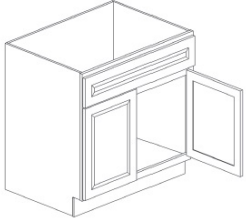

Shaker Valance - Moldings

White Valley Shaker

VASH48	Shaker Valance - 48"W x 3/4"D x 6"H	\$98.25
--------	-------------------------------------	---------

Double Door Sink Base Vanity - Bathroom Vanities

White Valley Shaker