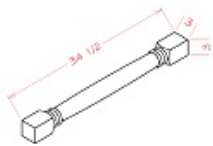

Decorative Leg 1 - Panels and Fillers

White Valley Shaker

CLDL	Decorative Leg - 3"W x 3"D x 34-1/2"H	$171.33

Square Decorative Leg - Panels and Fillers

White Valley Shaker

SQDL	Square Decorative Leg - 3"W x 3"D x 34-1/2"H	$180.04