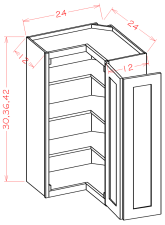

Wall Easy Reach - Wall Cabinets

White Valley Shaker

WER2430	Wall Easy Reach - 24"W X 30"H X 12"D	$385.26
WER2436	Wall Easy Reach - 24"W X 36"H X 12"D	$432.69
WER2442	Wall Easy Reach - 24"W X 42"H X 12"D	$504.32