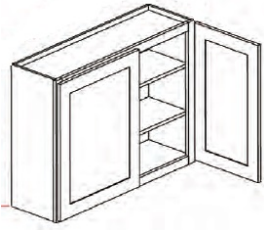

30" High Double Door - Wall Cabinets

White Valley Shaker

W2430	Wall Cabinet - 24"W x 12"D x 30"H - 2 Doors - 2 Adjustable Shelves	$273.94
W2730	Wall Cabinet - 27"W x 12"D x 30"H - 2 Doors - 2 Adjustable Shelves	$302.98
W3030	Wall Cabinet - 30"W x 12"D x 30"H - 2 Doors - 2 Adjustable Shelves	$325.73
W3330	Wall Cabinet - 33"W x 12"D x 30"H - 2 Doors - 2 Adjustable Shelves	$353.80
W3630	Wall Cabinet - 36"W x 12"D x 30"H - 2 Doors - 2 Adjustable Shelves	$376.06