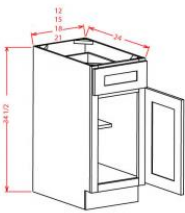

Single Door Base Tray - Base Cabinets

White Valley Shaker

BT9	Base Tray - 9"W x 34-1/2"H x 24"D - 1 Door	\$190.69
-----	--	----------

Single Door with Drawer Base - Base Cabinets

White Valley Shaker

B12	Base - 12"W x 24"D x 34-1/2"H - 1 Door 1 Drawer 1 Shelf	\$265.71
B15	Base - 15"W x 24"D x 34-1/2"H - 1 Door 1 Drawer 1 Shelf	\$293.78
B18	Base - 18"W x 24"D x 34-1/2"H - 1 Door 1 Drawer 1 Shelf	\$320.40
B21	Base - 21"W x 24"D x 34-1/2"H - 1 Door 1 Drawer 1 Shelf	\$346.54