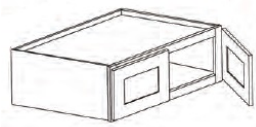

30" Wide x 24" Deep Refrigerator - Wall Cabinets

White Valley Shaker

W301224	Wall Refrigerator Cabinet - 30"W x 24"D x 12"H - 2 Door	$246.84
W301524	Wall Refrigerator Cabinet - 30"W x 24"D x 15"H - 2 Door	$258.45
W301824	Wall Refrigerator Cabinet - 30"W x 24"D x 18"H - 2 Door	$277.33
W302424	Wall Refrigerator Cabinet - 30"W x 24"D x 24"H - 2 Door	$363.00