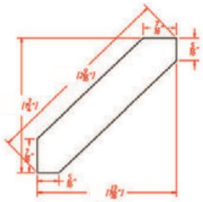

Crown Molding Long Flat - Moldings

White Valley Shaker

LACM8	Large Angular Crown Molding - 96"L x 3"H (Takes Up 3" of Wall Space)	\$94.86
-------	--	---------

Angular Crown Molding - Moldings

White Valley Shaker