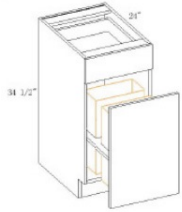

Waste Basket Base Cabinet - Accessories

Altmann Yellow Walnut

BTC18	Waste Basket Base - (Includes cabinet) 18"W x 34-1/2"H x 24"D (I	\$608.63
-------	--	----------

Vertical Door Stay (Friction Support) - Accessories