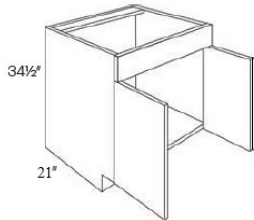

Double Door Sink Base Vanity - Bathroom Vanities

Altmann Yellow Walnut

VSB24	Vanity Sink Base - 24"W x 34-1/2"H x 21"D - 2 Doors - 1 Header	$286.53
VSB27	Vanity Sink Base - 27"W x 34-1/2"H x 21"D - 2 Doors - 1 Header	$304.84
VSB30	Vanity Sink Base - 30"W x 34-1/2"H x 21"D - 2 Doors - 1 Header	$323.09
VSB36	Vanity Sink Base - 36"W x 34-1/2"H x 21"D - 2 Doors - 1 Header	$359.65