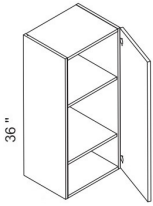

30" High Double Door - Wall Cabinets

Altmann Yellow Walnut

W2430	Wall - 24"W x 30"H x 12"D - 2 Doors - 2 Shelves	\$265.91
W2730	Wall - 27"W x 30"H x 12"D - 2 Doors - 2 Shelves	\$289.40
W3030	Wall - 30"W x 30"H x 12"D - 2 Doors - 2 Shelves	\$312.89
W3330	Wall - 33"W x 30"H x 12"D - 2 Doors - 2 Shelves	\$336.27
W3630	Wall - 36"W x 30"H x 12"D - 2 Doors - 2 Shelves	\$359.76

36" High Single Door - Wall Cabinets

Altmann Yellow Walnut

W0936	Wall - 9"W x 36"H x 12"D - 1 Door - 2 Shelves	\$161.19
W1236	Wall - 12"W x 36"H x 12"D - 1 Door - 2 Shelves	\$187.21
W1536	Wall - 15"W x 36"H x 12"D - 1 Door - 2 Shelves	\$213.24
W1836	Wall - 18"W x 36"H x 12"D - 1 Door - 2 Shelves	\$239.21
W2136	Wall - 21"W x 36"H x 12"D - 1 Door - 2 Shelves	\$265.30