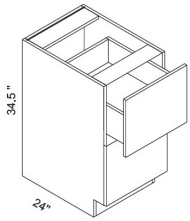

Two Drawer Pack Base - Base Cabinets

Altmann Yellow Walnut

2DB24	Drawer Pack- 24"W x 34-1/2"H x 24"D - 2 Drawers	$568.98
2DB27	Drawer Pack- 27"W x 34-1/2"H x 24"D - 2 Drawers	$604.49
2DB30	Drawer Pack- 30"W x 34-1/2"H x 24"D - 2 Drawers	$645.25
2DB36	Drawer Pack- 36"W x 34-1/2"H x 24"D - 2 Drawers	$716.27