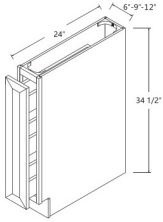

Base Spice Cabinet - Accessories

Altmann Yellow Walnut

BSR06	Base Spice Cabinet - 6"W x 34-1/2"H x 24"D	$354.96
BSR09	Base Spice Cabinet - 9"W x 34-1/2"H x 24"D	$375.59
BSR12	Base Spice Cabinet - 12"W x 34-1/2"H x 24"D	$396.16