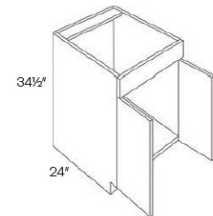

Sink Base - Base Cabinets

Altmann Yellow Walnut

SB30	Sink Base - 30"W x 34-1/2"H x 24"D - 2 Doors - 1 Header	$349.07
SB33	Sink Base - 33"W x 34-1/2"H x 24"D - 2 Doors - 1 Header	$368.20
SB36	Sink Base - 36"W x 34-1/2"H x 24"D - 2 Doors - 1 Header	$387.22
SB42	Sink Base - 42"W x 34-1/2"H x 24"D - 2 Doors - 2 Headers	$425.44