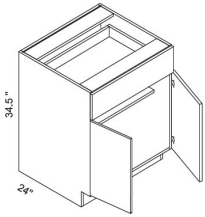

Double Door with Drawer(s) Base - Base Cabinets

Altmann Yellow Walnut

B24	Base - 24"W x 34-1/2"H x 24"D - 2 Doors - 1 Drawer	$464.48
B27	Base - 27"W x 34-1/2"H x 24"D - 2 Doors - 1 Drawer	$495.97
B30	Base - 30"W x 34-1/2"H x 24"D - 2 Doors - 2 Drawers	$530.16
B33	Base - 33"W x 34-1/2"H x 24"D - 2 Doors - 2 Drawers	$561.65
B36	Base - 36"W x 34-1/2"H x 24"D - 2 Doors - 2 Drawers	$593.08