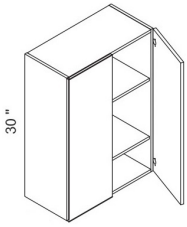

30" High Double Door - Wall Cabinets

Altmann Yellow Walnut

W2430	Wall - 24"W x 30"H x 12"D - 2 Doors - 2 Shelves	$265.91
W2730	Wall - 27"W x 30"H x 12"D - 2 Doors - 2 Shelves	$289.40
W3030	Wall - 30"W x 30"H x 12"D - 2 Doors - 2 Shelves	$312.89
W3330	Wall - 33"W x 30"H x 12"D - 2 Doors - 2 Shelves	$336.27
W3630	Wall - 36"W x 30"H x 12"D - 2 Doors - 2 Shelves	$359.76