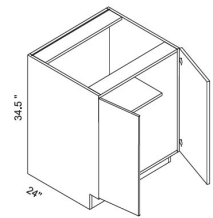

Single Full Height Door Base - Base Cabinets

Altmann Yellow Walnut

B09FD	Full Height Door Base - 9"W x 34-1/2"H x 24"D - 1 Door	\$225.82
B12FD	Full Height Door Base - 12"W x 34-1/2"H x 24"D - 1 Door	\$330.10
B15FD	Full Height Door Base - 15"W x 34-1/2"H x 24"D - 1 Door	\$361.58
B18FD	Full Height Door Base - 18"W x 34-1/2"H x 24"D - 1 Door	\$393.12
B21FD	Full Height Door Base - 21"W x 34-1/2"H x 24"D - 1 Door	\$424.67

Double Full Height Door Base - Base Cabinets

Altmann Yellow Walnut

B24FD	Full Height Door Base - 24"W x 34-1/2"H x 24"D - 2 Doors	\$464.65
B27FD	Full Height Door Base - 27"W x 34-1/2"H x 24"D - 2 Doors	\$496.14
B30FD	Full Height Door Base - 30"W x 34-1/2"H x 24"D - 2 Doors	\$530.38
B33FD	Full Height Door Base - 33"W x 34-1/2"H x 24"D - 2 Doors	\$561.87
B36FD	Full Height Door Base - 36"W x 34-1/2"H x 24"D - 2 Doors	\$593.36