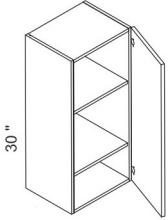

30" High Single Door - Wall Cabinets

Altmann Yellow Walnut

W0930	Wall - 9"W x 30"H x 12"D - 1 Door - 2 Shelves	$140.29
W1230	Wall - 12"W x 30"H x 12"D - 1 Door - 2 Shelves	$163.72
W1530	Wall - 15"W x 30"H x 12"D - 1 Door - 2 Shelves	$187.10
W1830	Wall - 18"W x 30"H x 12"D - 1 Door - 2 Shelves	$210.60
W2130	Wall - 21"W x 30"H x 12"D - 1 Door - 2 Shelves	$234.03