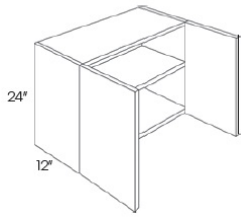

24" High - Wall Cabinets

Altmann Yellow Walnut

W3024	Wall - 30"W x 24"H x 12"D - 2 Doors	$252.06
W3624	Wall - 36"W x 24"H x 12"D - 2 Doors	$289.17