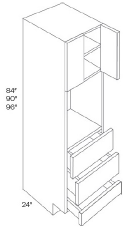

Oven Cabinet - Tall Cabinets

Altmann Yellow Walnut

MOC3084	Oven Cabinet - 30"W x 84"H x 24"D - 2 Top Doors (24"H each) - 3	$1100.69
MOC3090	Oven Cabinet - 30"W x 90"H x 24"D - 2 Top Doors (24"H each) - 3	$1136.48
MOC3096	Oven Cabinet - 30"W x 96"H x 24"D - 2 Top Doors (24"H each) - 3	$1172.26