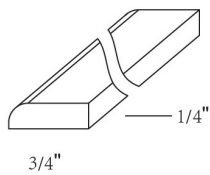

Island Panel - Panels and Fillers

Altmann Yellow Walnut

TEP9634	Island Back Panel - 96"W x 34-1/2"H x 3/4"T (all edges are finished	\$202.76
---------	---	----------

Scribe - Moldings

Altmann Yellow Walnut