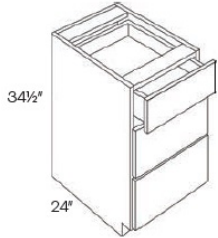

Double Door Farm Sink Base Cabinet - Base Cabinets

Altmann Yellow Walnut

FSB36	Farm Sink Base - 36"W x 34-1/2"H x 24"D - 2 Doors	\$387.22
-------	---	----------

Three Drawer Pack Base - Base Cabinets

Altmann Yellow Walnut

3DB12	Drawer Pack- 12"W x 34-1/2"H x 24"D - 3 Drawers	\$505.51
3DB15	Drawer Pack- 15"W x 34-1/2"H x 24"D - 3 Drawers	\$546.21
3DB18	Drawer Pack- 18"W x 34-1/2"H x 24"D - 3 Drawers	\$586.85
3DB21	Drawer Pack- 21"W x 34-1/2"H x 24"D - 3 Drawers	\$627.44
3DB24	Drawer Pack- 24"W x 34-1/2"H x 24"D - 3 Drawers	\$668.13
3DB27	Drawer Pack- 27"W x 34-1/2"H x 24"D - 3 Drawers	\$708.72
3DB30	Drawer Pack- 30"W x 34-1/2"H x 24"D - 3 Drawers	\$757.35
3DB36	Drawer Pack- 36"W x 34-1/2"H x 24"D - 3 Drawers	\$838.64