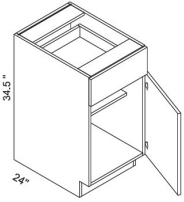

Single Door Base - Base Cabinets

Altmann Yellow Walnut

B12	Base - 12"W x 34-1/2"H x 24"D - 1 Door - 1 Drawer	\$329.99
B15	Base - 15"W x 34-1/2"H x 24"D - 1 Door - 1 Drawer	\$361.47
B18	Base - 18"W x 34-1/2"H x 24"D - 1 Door - 1 Drawer	\$393.01
B21	Base - 21"W x 34-1/2"H x 24"D - 1 Door - 1 Drawer	\$424.50