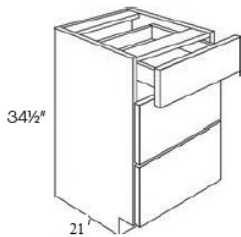

Vanity Drawer Base Cabinets - Bathroom Vanities

Altmann Yellow Walnut

VDB12-3	Vanity Drawer Base - 12"W x 34-1/2"H x 21"D - 3 Drawers	$473.86
VDB15-3	Vanity Drawer Base - 15"W x 34-1/2"H x 21"D - 3 Drawers	$512.84
VDB18-3	Vanity Drawer Base - 18"W x 34-1/2"H x 21"D - 3 Drawers	$551.78
VDB21-3	Vanity Drawer Base - 21"W x 34-1/2"H x 21"D - 3 Drawers	$590.65