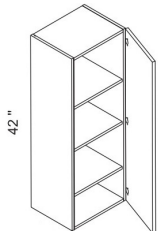

42" High Single Door - Wall Cabinets

Altmann Yellow Walnut

W0942	Wall - 9"W x 42"H x 12"D - 1 Door - 3 Shelves	$192.23
W1242	Wall - 12"W x 42"H x 12"D - 1 Door - 3 Shelves	$223.17
W1542	Wall - 15"W x 42"H x 12"D - 1 Door - 3 Shelves	$254.05
W1842	Wall - 18"W x 42"H x 12"D - 1 Door - 3 Shelves	$284.88
W2142	Wall - 21"W x 42"H x 12"D - 1 Door - 3 Shelves	$315.81