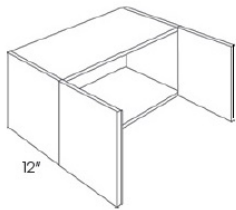

12"-15" High Wall - Wall Cabinets

Altmann Yellow Walnut

W3012	Wall - 30"W x 12"H x 12"D - 2 Doors - NO SHELF	$160.03
W3015	Wall - 30"W x 15"H x 12"D - 2 Doors - NO SHELF	$175.58
W3612	Wall - 36"W x 12"H x 12"D - 2 Doors - NO SHELF	$183.96
W3615	Wall - 36"W x 15"H x 12"D - 2 Doors - NO SHELF	$201.28