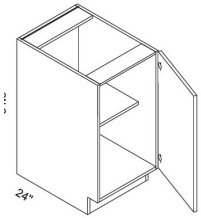

Double Door with Drawer(s) Base - Base Cabinets

Altmann Yellow Walnut

B24	Base - 24"W x 34-1/2"H x 24"D - 2 Doors - 1 Drawer	\$464.48
B27	Base - 27"W x 34-1/2"H x 24"D - 2 Doors - 1 Drawer	\$495.97
B30	Base - 30"W x 34-1/2"H x 24"D - 2 Doors - 2 Drawers	\$530.16
B33	Base - 33"W x 34-1/2"H x 24"D - 2 Doors - 2 Drawers	\$561.65
B36	Base - 36"W x 34-1/2"H x 24"D - 2 Doors - 2 Drawers	\$593.08

Single Full Height Door Base - Base Cabinets

Altmann Yellow Walnut

B09FD	Full Height Door Base - 9"W x 34-1/2"H x 24"D - 1 Door	\$225.82
B12FD	Full Height Door Base - 12"W x 34-1/2"H x 24"D - 1 Door	\$330.10
B15FD	Full Height Door Base - 15"W x 34-1/2"H x 24"D - 1 Door	\$361.58
B18FD	Full Height Door Base - 18"W x 34-1/2"H x 24"D - 1 Door	\$393.12
B21FD	Full Height Door Base - 21"W x 34-1/2"H x 24"D - 1 Door	\$424.67