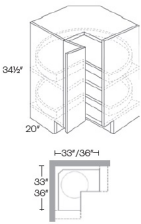

Easy Reach (with Lazy Susan) Corner Base Cabinet - Base Cabinets

Altmann Yellow Walnut

BLS33	Easy Reach Corner Base Cabinet (with two lazy susan) - 29"W x 34-1/2"	\$880.60
BLS36	Easy Reach Corner Base Cabinet (with two lazy susan) - 32"W x 34-1/2"	\$965.80