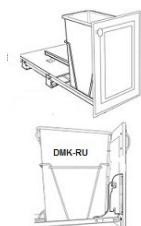

15" - Single Trash Can Pull-Out (Metal Framing) - Accessories

Altmann Yellow Walnut

DMK-RU	Door Mounting Kit For Trash Can Pull-Outs (Trash can pull outs c	$53.94
STCMF15-RU	Single Trash Can Pull-Out - Fits B15 (Cabinet not included, cabi	$137.90