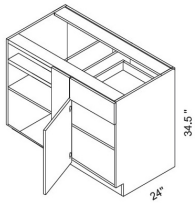

Blind Base Cabinet - Base Cabinets

Altmann Yellow Walnut

BBC36-42FD	Blind Base Cabinet - 36"W x 34-1/2"H x 24"D - 1 Door (B15) - 1 Draw	$422.18
BBC42-45FD	Blind Base Cabinet - 42"W x 34-1/2"H x 24"D - 1 Door (B18) - 1 Draw	$466.19