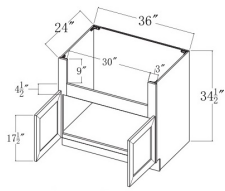

Double Door Farm Sink Base Cabinet - Base Cabinets

Altmann Yellow Walnut

FSB36	Farm Sink Base - 36"W x 34-1/2"H x 24"D - 2 Doors	$387.22