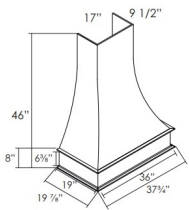

AWH36 Arched Wood Hood - 36"W x 24"H x 8"D \$571.08

Framed Wood Hood - Accessories

Ashton White Shaker

EWH36 Framed Wood Hood - 36"W x 46"H x 19-7/8"D (Top can be trimmed) \$904.21

Touch-Up Kit - Accessories