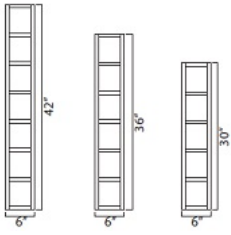

Wine Rack - Accessories

Ashton White Shaker

W3018WR	Wine Rack - 30"W x 18"H x 12"D - Lattice style w	\$219.73
---------	--	----------

Wall Cube - Accessories

Ashton White Shaker

WC630	Wall Cube - 6"W x 30"H x 12"D - 5 cubes	\$168.42
WC636	Wall Cube - 6"W x 36"H x 12"D - 6 Cubes	\$198.54
WC642	Wall Cube - 6"W x 42"H x 12"D - 7 Cube	\$228.65