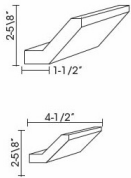

Corbel 5 - Panels and Fillers

Ashton White Shaker

CORBEL75L	Corbel - 3-1/2"W x 12-1/2"H x 8"D	\$256.54
CORBEL75M	Corbel - 5-1/4"W x 12-1/2"H x 4-1/2"D	\$242.04
CORBEL75S	Corbel - 3-3/4"W x 6-1/2"H x 3-1/2"D	\$177.34

Crown Molding - Moldings

Ashton White Shaker

CM96	Crown Molding Plain - 96"L x 2-1/2"H (Takes Up 1-7/8" of Wall Space)	\$82.53
------	--	---------

Crown Molding Flat - Moldings

Ashton White Shaker

CM96E-4	Crown Molding Flat - 96"L x 4-1/2"W (Takes Up 2-5/8" of Wall Spa)	\$174.00
---------	---	----------