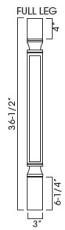

Decor Leg 5 - Panels and Fillers

Ashton White Shaker

LEG75 B3X3	Decor Leg - 3"W x 36-1/2"H x 3"D (Full Leg, Trimmable)	$278.85