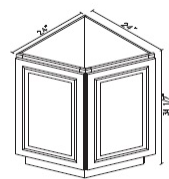

Base End Cabinet - Base Cabinets

Ashton White Shaker

AB24 (Base)	Base End Angle Corner - 24"W x 34-1/2"H x 24"D - 2 Doors -	$520.89