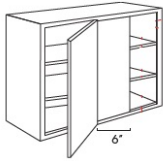

Wall Blind Corner - Wall Cabinets

Ashton White Shaker

WBLC30/33-303	Wall Blind Corner - 30"W x 30"H x 12"D - 1 Door - 2 Shelves - Actua	$310.08
WBLC30/33-303	Wall Blind Corner - 30"W x 36"H x 12"D - 1 Door - 2 Shelves - Actua	$409.35
WBLC30/33-304	Wall Blind Corner - 30"W x 42"H x 12"D - 1 Door - 3 Shelves - Actua	$470.69