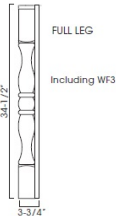

Decor Leg 5 - Panels and Fillers

Ashton White Shaker

LEG75 B3X3	Decor Leg - 3"W x 36-1/2"H x 3"D (Full Leg, Trimmable)	\$278.85
------------	--	----------

Turn Post - Panels and Fillers

Ashton White Shaker

TP3/WF34-1/2"	Decor Leg - 3"W x 34-1/2"H x 3-3/4"D	\$230.88
---------------	--------------------------------------	----------

Pole Pilaster - Panels and Fillers

Ashton White Shaker

POLE75-B3	Pole Pilaster - 3"W x 36-1/2"H x 3"D (Trimmable)	\$253.19
POLE75-T384	Pole Pilaster - 3"W x 84"H x 2-1/4"D (Trimmable)	\$306.73
POLE75-T390	Pole Pilaster - 3"W x 90"H x 2-1/4"D (Trimmable)	\$324.58
POLE75-T396	Pole Pilaster - 3"W x 96"H x 2-1/4"D (Trimmable)	\$343.54
POLE75-W330	Pole Pilaster - 3"W x 30"H x 2-1/4"D (Trimmable)	\$140.54
POLE75-W336	Pole Pilaster - 3"W x 36"H x 2-1/4"D (Trimmable)	\$155.04
POLE75-W342	Pole Pilaster - 3"W x 42"H x 2-1/4"D (Tri	\$178.46