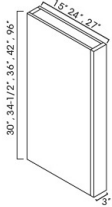

Finished Panels - Panels and Fillers

Ashton White Shaker

FBP369614(1)	Finish Back Panels - 36"W x 96"H x 1/4"D (1 Side Finished	\$178.46
FBP483614(1)	Finish Back Panels - 48"W x 36"H x 1/4"D (1 Side Finished	\$105.96
FBP489614(1)	Finish Back Panels - 48"W x 96"H x 1/4"D (1 Side Finished	\$188.50

Bead Board Panels - Panels and Fillers

Ashton White Shaker

BP48341214	Bead Board - 48"W x 34-1/2"H x 1/4"D (1 Side Finished)	\$177.34
------------	--	----------

Columns - Panels and Fillers

Ashton White Shaker

CLB334-1/2	Column Box Base - 3"W x 34-1/2"H x 24"D	\$189.61
CLW330	Column Wall - 3"W x 30"H x 15"D (Boxed columns can be used	\$122.69
CLW336	Column Wall - 3"W x 36"H x 15"D (Boxed columns can be used	\$146.11
CLW342	Column Wall - 3"W x 42"H x 15"D (Boxed columns can be used	\$170.65
CLW396	Column Tall - 3"W x 96"H x 27"D (Trimmable to custom heigh	\$568.85