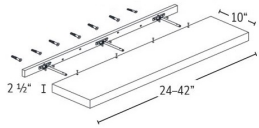

Floating Shelf - Accessories

Ashton White Shaker

FLS24-White	Floating Shelf (White) - 24"W x 10"D x 2-1/2"T	$97.78
FLS30-White	Floating Shelf (White) - 30"W x 10"D x 2-1/2"T	$113.39
FLS36-White	Floating Shelf (White) - 36"W x 10"D x 2-1/2"T	$139.79
FLS42-White	Floating Shelf (White) - 42"W x 10"D x 2-1/2"T	$155.04