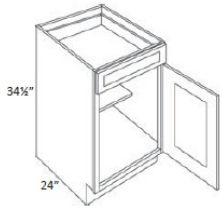

Glass Door - Wall Cabinets

Ashton White Shaker

W1530GD	Glass Door ONLY - For W1530 (Actual size of door: 14-11/16	\$90.34
W1536GD	Glass Door ONLY - For W1536 (Actual size of door: 14-	\$107.07
W1542GD	Glass Door ONLY - For W1542 (Actual size of door: 14-	\$126.04
W3012BGD	Glass Door ONLY - For W3012B (2pcs/set) (Actual size of each doo	\$104.84
W3030BGD	Glass Door ONLY - For W3030B (2pcs/set) (Actual size of ea	\$184.04
W3036BGD	Glass Door ONLY - For W3036B (2pcs/set) (Actual size of ea	\$208.57
W3042BGD	Glass Door ONLY - For W3042B (2pcs/set) (Actual size of ea	\$257.65
W3630BGD	Glass Door ONLY - For W3630B (2pcs/set) (Actual size of ea	\$271.04
W3636BGD	Glass Door ONLY - For W3636B (2pcs/set) (Actual size of ea	\$291.11
W3642BGD	Glass Door ONLY - For W3642B (2pcs/set) (Actual size of ea	\$360.27
WDC2430GD	Glass Door ONLY - For WDC2430 (Actual size of door: 1	\$97.03
WDC2436GD	Glass Door ONLY - For WDC2436 (Actual size of door: 1	\$116.00
WDC2442GD	Glass Door ONLY - For WDC2442 (Actual size of door: 1	\$136.07

Single Door Base - Base Cabinets

Ashton White Shaker

B09	Base - 09"W x 34-1/2"H x 24"D - 1 Door - 1 Drawer	\$199.65
B12	Base - 12"W x 34-1/2"H x 24"D- 1 Door - 1 Drawer	\$225.31
B15	Base - 15"W x 34-1/2"H x 24"D - 1 Door - 1 Drawer	\$235.34
B18	Base - 18"W x 34-1/2"H x 24"D - 1 Door - 1 Drawer&nbs	\$246.50
B21	Base - 21"W x 34-1/2"H x 24"D - 1 Door - 1 Drawer&nbs	\$278.85