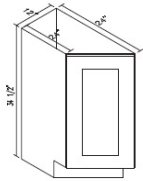

B30MW (30"W)	Base Microwave Cabinet - 30"W x 34-1/2"H x 24"D - 1 Drawer	\$387.04
--------------	--	----------

Base Transitional Cabinet - Base Cabinets

Ashton White Shaker

BTC12L	Base Transational Cabinet (Left) - 12"W x 34-1/2"H x 12"D	\$236.46
BTC12R	Base Transational Cabinet (Right) - 12"W x 34-1/2"H x 24"D	\$236.46