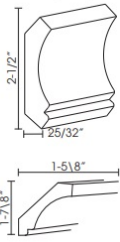

Crown Molding - Moldings

Ashton White Shaker

CM96	Crown Molding Plain - 96"L x 2-1/2"H (Takes Up 1-7/8" of Wall Space)	$82.53

Crown Molding Flat - Moldings

Ashton White Shaker