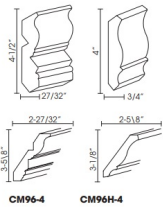

Crown Molding 4" - Moldings

Ashton White Shaker

CM96-4	Crown Molding - 96"L x 4-1/2"H (Takes Up 3-5/8" of Wall Space From	$132.73
CM96H-4	Crown Molding - 96"L x 4"H (Takes Up 3-1/8" of Wall Space From T	$132.73