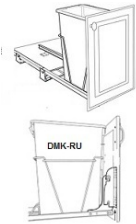

15" - Single Trash Can Pull-Out (Metal Framing) - Accessories

Ashton White Shaker

DMK-RU	Door Mounting Kit For Trash Can Pull-Outs (Trash can pull outs c	$44.08
STCMF15-RU	Single Trash Can Pull-Out - Fits B15 (Cabinet not included, cabi	$119.16