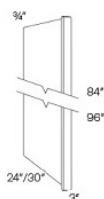

Refrigerator Panels - Panels and Fillers

Ashton White Shaker

REP2484(3)-3/	Refrigerator End Panel - 24"W x 84"H x 3/4"D (2 sides fini	$269.92
REP2484-3/4"	Refrigerator End Panel - 24"W x 84"H x 3/4"D (2 sides fini	$233.11
REP2496(3)-3/	Refrigerator End Panel - 24"W x 96"H x 3/4"D (2 sides fini	$322.35
REP2496-3/4"	Refrigerator End Panel - 24"W x 96"H x 3/4"D (2 sides fini	$266.58
REP3096(3)-3/	Refrigerator End Panel - 30"W x 96"H x 3/4"D (1 side finis	$437.23