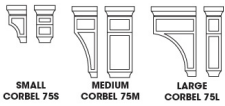

Corbel 5 - Panels and Fillers

Ashton White Shaker

CORBEL75L	Corbel - 3-1/2"W x 12-1/2"H x 8"D	$256.54
CORBEL75M	Corbel - 5-1/4"W x 12-1/2"H x 4-1/2"D	$242.04
CORBEL75S	Corbel - 3-3/4"W x 6-1/2"H x 3-1/2"D	$177.34