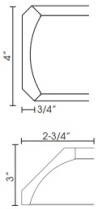

Cove Molding - Moldings

Ashton White Shaker

CM96K-4

Cove Molding - 96"L x 4"H (Takes Up 3" of Wall Space From Top to Bo

$156.15

Light Rail Molding - Moldings

Ashton White Shaker