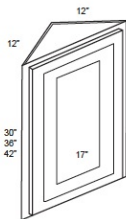

Wall Triangle End Cabinet - Wall Cabinets

Autumn Glaze

AW30	Wall Triangle End Cabinet - 17"W x 12"D x 30"H - 1 Door	$210.18
AW36	Wall Triangle End Cabinet - 17"W x 12"D x 36"H - 1 Door	$262.15
AW42	Wall Triangle End Cabinet - 17"W x 12"D x 42"H - 1 Door	$307.11