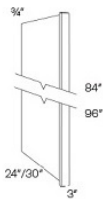

Refrigerator Panels - Panels and Fillers

Autumn Glaze

REP2484 - SP	Refrigerator End Panel - 24"W x 84"H x 5/8"T - Fi	$216.61
REP2484(3)-SO	Refrigerator End Panel - 24"W x 84"H x 5/8"T - 3"	$251.05
REP2496(3)-SO	Refrigerator End Panel - 24"W x 96"H x 5/8"T - 3"	$299.52