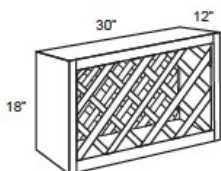

Wine Rack - Accessories

Autumn Glaze

W3018WR	Wine Rack - 30"W x 12"D x 18"H	$190.92