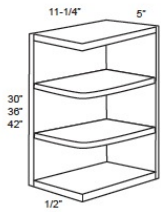

## Wall Triangle End Cabinet - Wall Cabinets

Autumn Glaze

AW30	Wall Triangle End Cabinet - 17"W x 12"D x 30"H - 1 Door	\$210.18
AW36	Wall Triangle End Cabinet - 17"W x 12"D x 36"H - 1 Door	\$262.15
AW42	Wall Triangle End Cabinet - 17"W x 12"D x 42"H - 1 Door	\$307.11

## Wall End Shelf - Wall Cabinets

Autumn Glaze

WES530	Wall End Shelf - 5"W x 11-1/4"D x 30"H x 1/2"T - 2 Shelves	\$93.41
WES536	Wall End Shelf - 5"W x 11-1/4"D x 36"H x 1/2"T - 2 shelves	\$112.10
WES542	Wall End Shelf - 5"W x 11-1/4"D x 42"H x 1/2"T - 3 shelves	\$131.95