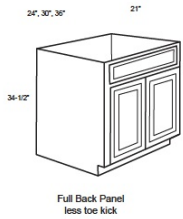

Vanities with Doors - Bathroom Vanities

Autumn Glaze

S2421-34-1/2	Vanity - 24"W x 21"D x 34-1/2"H - 2 Doors	$256.31