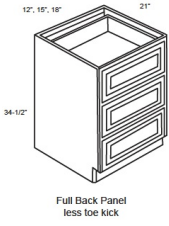

SVB1521-34-1/	Vanity - 15"W x 21"D x 34-1/2"H - 3 Drawers	$481.68
SVB1821-34-1/	Vanity - 18"W x 21"D x 34-1/2"H - 3 Drawers	$518.46