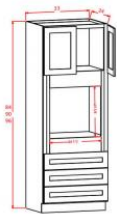

Oven Cabinet - Tall Cabinets

Autumn Glaze

OC3384B	Oven Cabinet - 33"W x 24"D x 84"H (Inside Opening Measures 31-1/2")	$1194.57
OC3390B	Oven Cabinet - 33"W x 24"D x 90"H (Inside Opening Measures 31-1/2")	$1288.57
OC3396B	Oven Cabinet - 33"W x 24"D x 96"H (Inside Opening Measures 31-1/2")	$1374.99