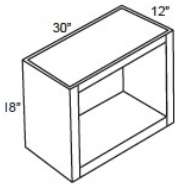

## Oven Cabinet - Tall Cabinets

Autumn Glaze

OC3384B	Oven Cabinet - 33"W x 24"D x 84"H (Inside Opening Measures 31-1/2")	\$1194.57
OC3390B	Oven Cabinet - 33"W x 24"D x 90"H (Inside Opening Measures 31-1/2")	\$1288.57
OC3396B	Oven Cabinet - 33"W x 24"D x 96"H (Inside Opening Measures 31-1/2")	\$1374.99

## Wine Rack - Accessories

Autumn Glaze

W3018WR	Wine Rack - 30"W x 12"D x 18"H	\$190.92
---------	--------------------------------	----------

**Microwave Unit - Accessories**

**Autumn Glaze**

MWO3018PM-12"	Microwave Oven - 30"W x 12"D x 18"H	\$155.89
---------------	-------------------------------------	----------