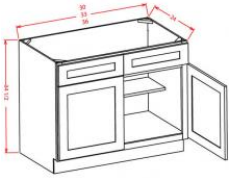

## Double Door with Drawers Base - Base Cabinets

Autumn Glaze

B27B	Base - 27"W x 24"D x 34-1/2"H - 2 Doors - 1 Drawer	\$348.56
B42	Base - 42"W x 24"D x 34-1/2"H - 2 Doors - 2 Drawers	\$524.30

## Sink Base - Base Cabinets

Autumn Glaze

SB27B	Sink Base - 27"W x 24"D x 34-1/2"H - 2 Doors - 1 Header	\$314.11
SB30B	Sink Base - 30"W x 24"D x 34-1/2"H - 2 Doors - 2 Headers	\$325.79
SB42	Sink Base - 42"W x 24"D x 34-1/2"H - 2 Doors - 2 Headers	\$364.32