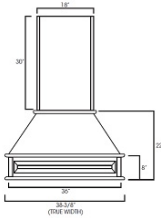

CWH Wood Hood - Accessories

Baycreek Gray

CWH36 Wood Hood - 36"W (From side panel to side panel) / 38-3/8" (From ed $676.17

Touch-Up Kit - Accessories

Baycreek Gray

TUP-K Touch-Up Kit $31.08

Touch-Up Stain - Accessories

Baycreek Gray

AER-SPR Aerosol Spray $59.94