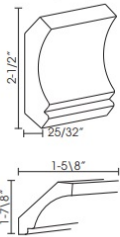

Crown Molding - Moldings

Baycreek Gray

CM96	Crown Molding - 96"L x 2-1/2"H (Takes Up 1-7/8" of Wall Space Fr	$82.17