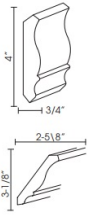

Corbel 1 - Panels and Fillers

Baycreek Gray

CORBEL59	Corbel 58 (Large) - 3"W x 9"H x 6"D	\$105.93
----------	-------------------------------------	----------

Corbel 5 - Panels and Fillers

Baycreek Gray

CORBEL75L	Corbel - 3-1/2"W x 12-1/2"H x 8"D	\$255.42
CORBEL75M	Corbel - 5-1/4"W x 12-1/2"H x 4-1/2"D	\$241.56
CORBEL75S	Corbel - 3-3/4"W x 6-1/2"H x 3-1/2"D	\$177.21

Crown Molding - Moldings

Baycreek Gray

CM96	Crown Molding - 96"L x 2-1/2"H (Takes Up 1-7/8" of Wall Space Fr	\$82.17
------	--	---------

Crown Molding 4" - Moldings

Baycreek Gray

CM96H-4

Crown Molding - 96"L x 4"H (Takes Up 3-1/8" of Wall Space From T