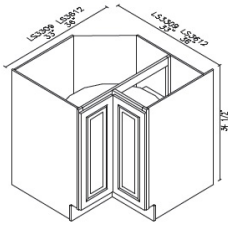

BDCF36K-FL	Base Diagonal Corner Frame and Kicker - 36"W x 34-1/2"H x 24"D - 1	\$188.10
------------	--	----------

Drawer Pack Base - Base Cabinets

Baycreek Gray

DB12(3)	Drawer Pack - 12"W x 24"D x 34-1/2"H - 3 Drawers (Middle and bottom)	\$465.30
DB15(3)	Drawer Pack - 15"W x 24"D x 34-1/2"H - 3 Drawers (Middle and bottom)	\$485.10
DB18(3)	Drawer Pack - 18"W x 24"D x 34-1/2"H - 3 Drawers (Middle and bottom)	\$496.98
DB21(3)	Drawer Pack - 21"W x 24"D x 34-1/2"H - 3 Drawers (Middle and bottom)	\$510.84
DB24(3)	Drawer Pack - 24"W x 24"D x 34-1/2"H - 3 Drawers (Middle and bottom)	\$535.59
DB30(3)	Drawer Pack - 30"W x 24"D x 34-1/2"H - 3 Drawers (Middle and bottom)	\$845.46
DB36(3)	Drawer Pack - 36"W x 24"D x 34-1/2"H - 3 Drawers (Middle and bottom)	\$873.18

Easy Reach Base Corner Cabinet - Base Cabinets

Baycreek Gray

LS3309	Lazy Susan - 33"W x 34-1/2"H x 24"D - 1 Bi-fold Door - with Roll	\$620.73
LS3612	Lazy Susan - 36"W x 34-1/2"H x 24"D - 1 Bi-fold Door - with Roll	\$670.23