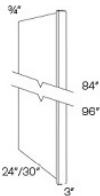

OLF330	Overlay Filler - 2-1/2"W x 29-1/4"H x 3/4"D	\$24.75
OLF336	Overlay Filler - 2-1/2"W x 35-1/4"H x 3/4"D	\$30.69
OLF342	Overlay Filler - 2-1/2"W x 41-1/4"H x 3/4"D	\$38.61
OLF384	Overlay Filler - 2-1/2"W x 78-3/4"H x 3/4"D	\$105.93
OLF390	Overlay Filler - 2-1/2"W x 84-3/4"H x 3/4"D	\$125.73
OLF396	Overlay Filler - 2-1/2"W x 90-3/4"H x 3/4"D	\$143.55
OLF630	Overlay Filler - 5-1/2"W x 29-1/4"H x 3/4"D	\$45.54
OLF636	Overlay Filler - 5-1/2"W x 35-1/4"H x 3/4"D	\$60.39
OLF642	Overlay Filler - 5-1/2"W x 41-1/4"H x 3/4"D	\$67.32

Dishwasher Panel - Panels and Fillers

Baycreek Gray

DWR33412	Dishwasher Panel - 24"W x 34-1/2"H x 1/2"T x 3" Return	\$89.10
----------	--	---------

Refrigerator Panels - Panels and Fillers

Baycreek Gray

REP2484(3)-3/	Refrigerator End Panel - 24"W x 84"H x 3/4"T x 3" Return	\$269.28
REP2484-3/4"	Refrigerator End Panel - 24"W x 84"H x 3/4"T	\$232.65
REP2496(3)-3/	Refrigerator End Panel - 24"W x 96"H x 3/4"T x 3" Return	\$320.76
REP2496-3/4"	Refrigerator End Panel - 24"W x 96"H x 3/4"T	\$265.32
REP3096(3)-3/	Refrigerator End Panel - 30"W x 96"H x 3/4"T x 3" Return	\$435.60