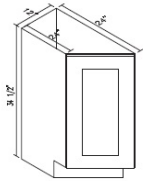

Base Transitional Cabinet - Base Cabinets

Baycreek Gray

BTC12L	Base Transitional Cabinet - 12"W x 34-1/2"H x 12" - 24"D - 1 Shelf	$269.28
BTC12R	Base Transitional Cabinet - 12"W x 34-1/2"H x 12" - 24"D - 1 Shelf	$269.28