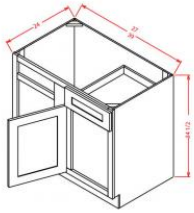

Blind Base Cabinet - Base Cabinets

Bayshore Brown

BBLC42/45-39"	Blind Base Cabinet - 39"W x 34-1/2"H x 24"D - 1 Door - 1 Drawer	$539.28
BBLC45/48-42"	Blind Base Cabinet - 42"W x 34-1/2"H x 24"D - 1 Door - 1 Drawer	$545.39

BDCF36K-FL	Base Diagonal Corner Frame and Kicker - 36"W x 34-1/2"H x	$206.19

AB24	Base End Angle Corner - 24"W x 34-1/2"H x 24"D - 2 Doors (18-1/2	$652.75

Pantry Cabinet Single Door - Tall Cabinets

Bayshore Brown

WP1884	Wall Pantry - 18"W x 24"D x 84"H - 2 Doors - 1 Fixed Shelf - 3 S	$849.19