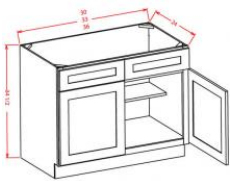

Sink Base - Base Cabinets

Bayshore Brown

SB27B	Sink Base - 27"W x 24"D x 34-1/2"H - 2 Doors	$369.69
SB30B	Sink Base - 30"W x 24"D x 34-1/2"H - 2 Doors	$383.11
SB33B	Sink Base - 33"W x 24"D x 34-1/2"H - 2 Doors	$397.75
SB36B	Sink Base - 36"W x 24"D x 34-1/2"H - 2 Doors	$411.17