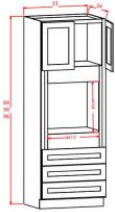

Oven Cabinet - Tall Cabinets

Bayshore Brown

OC3384B	Oven Cabinet - 33"W x 24"D x 84"H - 2 Doors - 3 Drawers	$1406.78
OC3390B	Oven Cabinet - 33"W x 24"D x 90"H - 2 Doors - 3 Drawers	$1517.81
OC3396B	Oven Cabinet - 33"W x 24"D x 96"H - 2 Doors - 3 Drawers	$1619.08