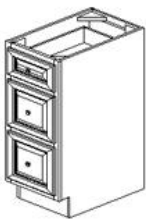

## Double Door with Drawer(s) Base - Base Cabinets

Bayshore Brown

B24B	Base - 24"W x 24"D x 34-1/2"H - 2 Doors - 1 Drawer	\$380.67
B27B	Base - 27"W x 24"D x 34-1/2"H - 2 Doors - 1 Drawer	\$409.95
B30B	Base - 30"W x 24"D x 34-1/2"H - 2 Doors - 1 Drawer	\$483.16
B33B	Base - 33"W x 24"D x 34-1/2"H - 2 Doors - 2 Drawers	\$505.12
B36B	Base - 36"W x 24"D x 34-1/2"H - 2 Doors - 2 Drawers	\$525.86

## Sink Base - Base Cabinets

Bayshore Brown

SB27B	Sink Base - 27"W x 24"D x 34-1/2"H - 2 Doors	\$369.69
SB30B	Sink Base - 30"W x 24"D x 34-1/2"H - 2 Doors	\$383.11
SB33B	Sink Base - 33"W x 24"D x 34-1/2"H - 2 Doors	\$397.75
SB36B	Sink Base - 36"W x 24"D x 34-1/2"H - 2 Doors	\$411.17

## Drawer Pack Base - Base Cabinets

Bayshore Brown

DB12(3)	Drawer Pack - 12"W x 24"D x 34-1/2"H	\$511.22
DB15(3)	Drawer Pack - 15"W x 24"D x 34-1/2"H	\$533.18
DB18(3)	Drawer Pack - 18"W x 24"D x 34-1/2"H	\$546.61
DB21(3)	Drawer Pack - 21"W x 24"D x 34-1/2"H	\$561.25
DB24(3)	Drawer Pack - 24"W x 24"D x 34-1/2"H	\$589.31
DB36(3)	Drawer Pack - 36"W x 24"D x 34-1/2"H	\$960.22