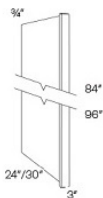

Refrigerator Panels - Panels and Fillers

Bayshore Brown

REP2484 - SP	Refrigerator End Panel - 24"W x 84"H x 3/4"T	$255.00
REP2484(3)-SO	Refrigerator End Panel - 24"W x 84"H x 3/4"T x 3" Return - SOLID	$295.26
REP2496(3)-SO	Refrigerator End Panel - 24"W x 96"H x 3/4"T x 3" Return - SOLID	$352.61
REP3096(3)-SO	Refrigerator End Panel - 30"W x 96"H x 3/4"T x 3" Return -	$478.28