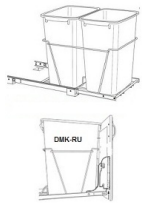

Double Trash Can Pull-Out (Metal Framing) - Accessories

Bayshore Brown

DMK-RU	Door Mounting Kit For Trash Can Pull-Outs (Trash can pull outs c	$37.56
DTCMF15-RU	Double Trash Can Pull-Out - Fits B15 (Cabinet not included, cabi	$149.25
DTCMF18/21-RU	Double Trash Can Pull-Out - Fits B18 or B21 (Cabinet not in	$154.82