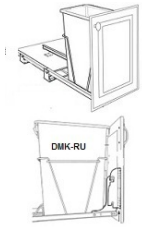

Single Trash Can Pull-Out (Metal Framing) - Accessories

Bayshore Brown

DMK-RU	Door Mounting Kit For Trash Can Pull-Outs (Trash can pull outs c	$37.56
STCMF12-RU	Single Trash Can Pull-Out - Fits B12 (Cabinet not included, cabi	$52.19
STCMF15-RU	Single Trash Can Pull-Out - Fits B15 (Cabinet not included, cabi	$77.61