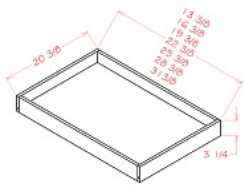

**Wood Hood - NO Rail - Accessories**

**Bayshore Brown**

AWH36	Wood Hood - 36"W x 24"H x 8"D	\$505.12
-------	-------------------------------	----------

**Roll Out Tray - Accessories**

**Bayshore Brown**

15RT-DR	Roll-out Tray - 15"W x 2-7/8"H x 21"D - With Undermount Track On	\$107.36
18RT-DR	Roll-out Tray - 18"W x 2-7/8"H x 21"D - With Undermount Track On	\$120.79
24RT-DR	Roll-out Tray - 24"W x 2-7/8"H x 21"D - With Undermount Track On	\$131.77
27RT-DR	Roll-out Tray - 27"W x 2-7/8"H x 21"D - With Undermou	\$145.19
30RT-DR	Roll-out Tray - 30"W x 2-7/8"H x 21"D - With Undermount Track On	\$158.61
33RT-DR	Roll-out Tray - 33"W x 2-7/8"H x 21"D - With Undermou	\$192.77
36RT-DR	Roll-out Tray - 36"W x 2-7/8"H x 21"D - With Dovetail Drawer Box	\$226.94