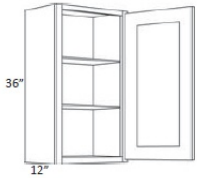

36" High Single Door - Wall Cabinets

Blue Aura Shaker

W0936	Wall - 9"W x 36"H x 12"D - 1 Door - 2 Shelves	$177.19
W1236	Wall - 12"W x 36"H x 12"D - 1 Door - 2 Shelves	$187.34
W1536	Wall - 15"W x 36"H x 12"D - 1 Door - 2 Shelves	$203.14
W1836	Wall - 18"W x 36"H x 12"D - 1 Door - 2 Shelves	$225.72
W2136	Wall - 21"W x 36"H x 12"D - 1 Door - 2 Shelves	$269.73