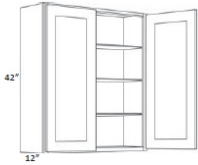

42" High Double Door - Wall Cabinets

Blue Aura Shaker

W2442B	Wall - 24"W x 42"H x 12"D - 2 Butt Doors - 3 Shelves	$322.77
W2742B	Wall - 27"W x 42"H x 12"D - 2 Butt Doors - 3 Shelves	$376.95
W3042B	Wall - 30"W x 42"H x 12"D - 2 Butt Doors - 3 Shelves	$417.58
W3342B	Wall - 33"W x 42"H x 12"D - 2 Butt Doors - 3 Shelves	$440.15
W3642B	Wall - 36"W x 42"H x 12"D - 2 Butt Doors - 3 Shelves	$469.49