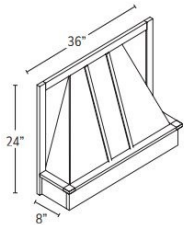

Blue Aura Shaker

Duo Flap Stay

Vertical Lift Hinge - Length of Lid Support is 8" Not Including

\$25.57

AWH Wood Hood - Accessories

Blue Aura Shaker

AWH36

Arched Wood Hood - 36"W x 24"H x 8"D