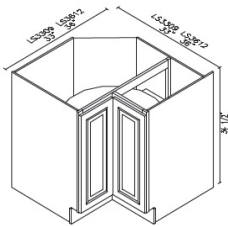

Easy Reach Base Corner Cabinet - Base Cabinets

Blue Aura Shaker

LS3309	Lazy Susan - 33"W x 34-1/2"H x 24"D - 1 Bi-fold Door (9" e)	$630.88
LS3612	Lazy Susan - 36"W x 34-1/2"H x 24"D - 1 Bi-fold Door (12"	$681.67