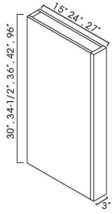

## Bead Board Panel - Panels and Fillers

Blue Aura Shaker

BP48341214	Bead Board - 48"W x 34-1/2"H x 1/4"D (1 Side Finished)	\$179.44
------------	--	----------

## Column - Panels and Fillers

Blue Aura Shaker

CLB334-1/2	Column Box Base - 3"W x 34-1/2"H x 24"D	\$191.86
CLW330	Column Wall - 3"W x 30"H x 15"D (Boxed columns can be used as float)	\$124.14
CLW336	Column Wall - 3"W x 36"H x 15"D (Boxed columns can be used as float)	\$147.84
CLW342	Column Wall - 3"W x 42"H x 15"D (Boxed columns can be used as float)	\$172.67
CLW396	Column Tall - 3"W x 96"H x 27"D (Trimable to custom height)	\$575.58