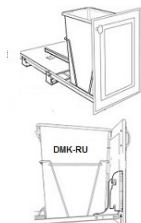

15" - Single Trash Can Pull-Out (Metal Framing) - Accessories

Blue Aura Shaker

DMK-RU	Door Mounting Kit For Trash Can Pull-Outs (Trash can pull outs c	$47.02
STCMF15-RU	Single Trash Can Pull-Out - Fits B15 (Cabinet not included, cabi	$144.70