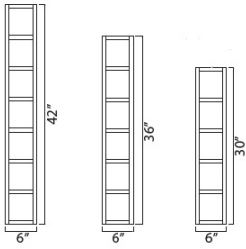

Wall Cubes - Accessories

Blue Aura Shaker

WC630	Wall Cubes - 6"W x 30"H x 12"D - 5 Cubes	$170.41
WC636	Wall Cubes - 6"W x 36"H x 12"D - 6 Cubes	$200.89
WC642	Wall Cubes - 6"W x 42"H x 12"D - 7 Cubes	$231.36