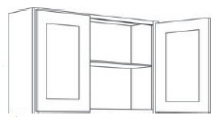

24" High - Wall Cabinets

Blue Aura Shaker

W2424B	Wall - 24"W x 24"H x 12"D - 2 Butt Doors - 1 Shelf	$216.69
W3024B	Wall - 30"W x 24"H x 12"D - 2 Butt Doors - 1 Shelf	$243.77
W3324B	Wall - 33"W x 24"H x 12"D - 2 Butt Doors - 1 Shelf	$260.70
W3624B	Wall - 36"W x 24"H x 12"D - 2 Butt Doors - 1 Shelf	$278.76