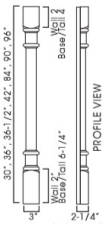

Pole Pilaster - Panels and Fillers

Blue Aura Shaker

POLE75-B3	Pole Pilaster - 3"W x 36-1/2"H x 3"D (Trimmable)	$256.19