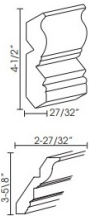

Crown Molding 4-1/2" - Moldings

Blue Aura Shaker

CM96-4	Crown Molding - 96"L x 4-1/2"H (Takes Up 3-5/8" of Wall Sp)	$134.30