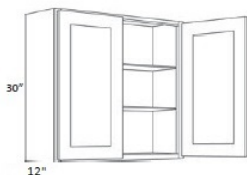

30" High Double Door - Wall Cabinets **Blue Aura Shaker**

W2430B	Wall - 24"W x 30"H x 12"D - 2 Butt Doors - 2 Shelves	$242.64
W2730B	Wall - 27"W x 30"H x 12"D - 2 Butt Doors - 2 shelves	$264.09
W3030B	Wall - 30"W x 30"H x 12"D - 2 Butt Doors - 2 Shelves	$273.12
W3330B	Wall - 33"W x 30"H x 12"D - 2 Butt Doors - 2 Shelves	$293.43
W3630B	Wall - 36"W x 30"H x 12"D - 2 Butt Doors - 2 Shelves	$313.75