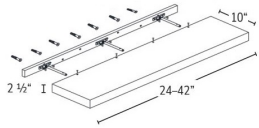

Floating Shelf - Accessories

Blue Aura Shaker

FLS24-Black	Floating Shelf (Black) - 24"W x 10"D x 2-1/2"T (Includes o	$143.33
FLS24-Brown	Floating Shelf (Brown) - 24"W x 10"D x 2-1/2"T (Includes o	$143.33
FLS24-White	Floating Shelf (White) - 24"W x 10"D x 2-1/2"T (Includes o	$111.35
FLS30-Black	Floating Shelf (Black) - 30"W x 10"D x 2-1/2"T (Includes o	$168.53
FLS30-Brown	Floating Shelf (Brown) - 30"W x 10"D x 2-1/2"T (Includes o	$168.53
FLS30-White	Floating Shelf (White) - 30"W x 10"D x 2-1/2"T (Includes o	$129.41
FLS36-Black	Floating Shelf (Black) - 36"W x 10"D x 2-1/2"T (Includes o	$206.53
FLS36-Brown	Floating Shelf (Brown) - 36"W x 10"D x 2-1/2"T (Includes o	$206.53
FLS36-White	Floating Shelf (White) - 36"W x 10"D x 2-1/2"T (Includes o	$159.50
FLS42-Black	Floating Shelf (Black) - 42"W x 10"D x 2-1/2"T (Includes o	$231.73
FLS42-Brown	Floating Shelf (Brown) - 42"W x 10"D x 2-1/2"T (Includes o	$231.73
FLS42-White	Floating Shelf (White) - 42"W x 10"D x 2-1/2"T (Includes o	$176.81