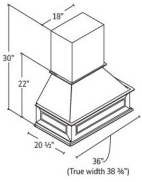

CWH Wood Hood - Accessories

Blue Aura Shaker

CWH36	Framed Wood Hood - Bottom Part- 36"W (true width 38-3/8"W)	$687.31