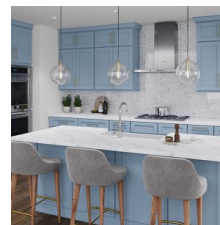

- \* Light Blue Paint
- \* Square Recessed Panel Full Overlay Doors with Recessed Panel Drawers
- \* Solid Maple Doors and Drawer Fronts with MDF Center Panel
- \* Solid Maple Face Frames and Drawer Boxes
- \* Interior of Cabinet with Finish to Match the Doors
- \* All Wood Construction, Plywood Sides, Tops, Bottoms and Shelves
- \* Dovetail Drawers with Undermount Full Extension Soft Close Safety Feature
- \* Steel, Concealed 6-Way Adjustable Soft Close Hinges
- \* Wide Variety of Accessories Allows for Higher End Design Capability without the Higher End Pricing
- \* Shipping includes curbside delivery, customer is responsible to bring the shipment into their home. In home delivery may be available in your area for a fee.