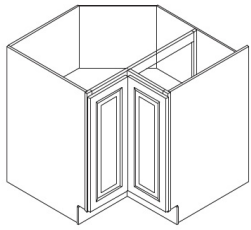

**Easy Reach Base Corner Cabinet - Base Cabinets**

**Blue Aura Shaker**

LS3309	Lazy Susan - 33"W x 34-1/2"H x 24"D - 1 Bi-fold Door (9" e)	\$630.88
LS3612	Lazy Susan - 36"W x 34-1/2"H x 24"D - 1 Bi-fold Door (12"	\$681.67

**Easy Reach Base Corner Cabinet (1 EZ Reach shelf) - Base Cabinets**

**Blue Aura Shaker**

LS3612S	Lazy Susan - 36"W x 34-1/2"H x 24"D - 1 Bi-fold Door (12"	\$615.08
---------	---	----------

**Blind Base Cabinet - Base Cabinets**