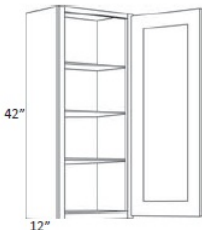

42" High Single Door - Wall Cabinets

Blue Aura Shaker

W0942	Wall - 9"W x 42"H x 12"D - 1 Door - 3 Shelves	$195.24
W1242	Wall - 12"W x 42"H x 12"D - 1 Door - 3 Shelves	$206.53
W1542	Wall - 15"W x 42"H x 12"D - 1 Door - 3 Shelves	$224.59
W1842	Wall - 18"W x 42"H x 12"D - 1 Door - 3 Shelves	$249.42
W2142	Wall - 21"W x 42"H x 12"D - 1 Door - 3 Shelves	$300.20