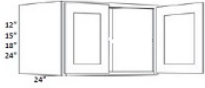

24" Deep - Wall Cabinets

Blue Aura Shaker

W301524B	Wall - 30"W x 15"H x 24"D - 2 Butt Doors - NO SHELF	$239.26
W301824B	Wall - 30"W x 18"H x 24"D - 2 Butt Doors -	$293.43
W302424B	Wall - 30"W x 24"H x 24"D - 2 Butt Doors - 1 Shelf	$287.79
W331524B	Wall - 33"W x 15"H x 24"D - 2 Butt Doors - NO SHE	$251.67
W331824B	Wall - 33"W x 18"H x 24"D - 2 Butt Doors - NO SHE	$296.82
W332424B	Wall - 33"W x 24"H x 24"D - 2 Butt Doors - 1 She	$306.97
W361224B	Wall - 36"W x 12"H x 24"D - 2 Butt Doors -	$238.13
W361524B	Wall - 36"W x 15"H x 24"D - 2 Butt Doors - NO SH	$264.09
W361824B	Wall - 36"W x 18"H x 24"D - 2 Butt Doors -	$300.20
W362424B	Wall - 36"W x 24"H x 24"D - 2 Butt Doors - 1 She	$325.03