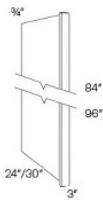

Refrigerator Panels - Panels and Fillers

Blue Aura Shaker

REP2484(3)-3/	Refrigerator End Panel - 24"W x 84"H x 3/4"D (2 sides finished - 3"	$273.12
REP2484-3/4"	Refrigerator End Panel - 24"W x 84"H x 3/4"D (2 sides finished - ba	$235.87
REP2496(3)-3/	Refrigerator End Panel - 24"W x 96"H x 3/4"D (2 sides finished - 3"	$326.16
REP2496-3/4"	Refrigerator End Panel - 24"W x 96"H x 3/4"D (2 sides finished - ba	$269.73
REP3096(3)-3/	Refrigerator End Panel - 30"W x 96"H x 3/4"D (1 side finished - 3"	$442.41