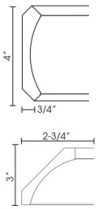

Crown Molding Coved - Moldings

Blue Aura Shaker

CM96K-4	Crown Molding Coved - 96"L x 4"H (Takes Up 3" of Wall Spac	$158.00