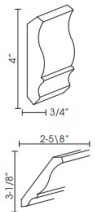

Pole Pilaster - Panels and Fillers

Blue Aura Shaker

POLE75-B3	Pole Pilaster - 3"W x 36-1/2"H x 3"D (Trimmable)	\$256.19
-----------	--	----------

Crown Molding Plain - Moldings

Blue Aura Shaker

CM96	Crown Molding - 96"L x 2-1/2"H (Takes Up 1-7/8" of Wall Sp)	\$83.51
------	---	---------

Crown Molding 4-1/2" - Moldings

Blue Aura Shaker

CM96-4	Crown Molding - 96"L x 4-1/2"H (Takes Up 3-5/8" of Wall Sp)	\$134.30
--------	---	----------

Crown Molding Decor - Moldings

Blue Aura Shaker

CM96H-4	Crown Molding Decor - 96"L x 4"H (Takes Up 3-1/8" of)	\$134.30
---------	---	----------