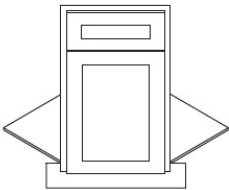

Corner Sink Front - Base Cabinets

Blue Aura Shaker

BDCF36K-FL	Base Diagonal Corner Frame and Kicker - 36"W x 34-1/2"H x	$190.73