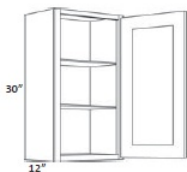

30" High Single Door - Wall Cabinets **Blue Aura Shaker**

W0930	Wall - 09"W x 30"H x 12"D - 1 Door - 2 Shelves	$139.94
W1230	Wall - 12"W x 30"H x 12"D - 1 Door - 2 Shelves	$154.61
W1530	Wall - 15"W x 30"H x 12"D - 1 Door - 2 Shelves	$169.29
W1830	Wall - 18"W x 30"H x 12"D - 1 Door - 2 Shelves	$187.34
W2130	Wall - 21"W x 30"H x 12"D - 1 Door - 2 Shelves	$225.72