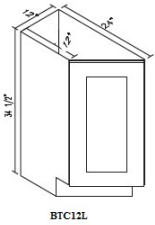

BTC12L	Base Transational Cabinet (Left) - 12"W x 34-1/2"H x 12"D to 24"D	\$273.12
BTC12R	Base Transational Cabinet (Right) - 12"W x 34-1/2"H x 24"D to 12"D	\$273.12

**Pantry Cabinet Single Door - Tall Cabinets**