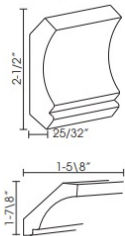

## Tall Decorative End - Panels and Fillers

Blue Aura Shaker

EPWP2484D	Tall End Decorative Door - Top Door: 23-3/4"W x 29-5/16"H and Middl	\$269.73
EPWP2490D	Tall End Decorative Door - Top Door: 23-3/4"W x 35-5/16"H and Middl	\$303.59
EPWP2496D	Tall End Decorative Door - Top Door: 23-3/4"W x 41-5/16"H and Middl	\$345.35

Pole Pilaster - Panels and Fillers

Blue Aura Shaker

POLE75-B3	Pole Pilaster - 3"W x 36-1/2"H x 3"D (Trimmable)	\$256.19
-----------	--	----------

Crown Molding Plain - Moldings

Blue Aura Shaker

CM96	Crown Molding - 96"L x 2-1/2"H (Takes Up 1-7/8" of Wall Sp)	\$83.51
------	---	---------