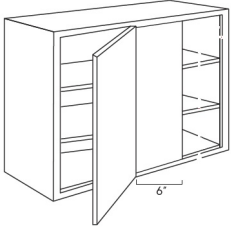

**Wall Blind Corner - Wall Cabinets**

**Blue Aura Shaker**

WBLC30/33-303	Wall Blind Corner - 30"W x 30"H x 12"D - 1 Door - 2 Shelves (Minimu	\$356.63
WBLC30/33-303	Wall Blind Corner - 30"W x 36"H x 12"D - 1 Door - 2 Shelves (Minimu	\$470.62
WBLC30/33-304	Wall Blind Corner - 30"W x 42"H x 12"D - 1 Door - 3 Shelves (Minimu	\$541.72