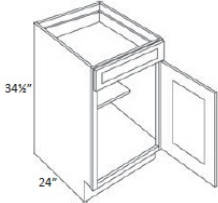

Single Door Base - Base Cabinets

Blue Aura Shaker

B09	Base - 09"W x 34-1/2"H x 24"D - 1 Door - 1 Drawer - 1 Shelf	$235.87
B12	Base - 12"W x 34-1/2"H x 24"D - 1 Door - 1 Drawer - 1 Shelf	$266.34
B15	Base - 15"W x 34-1/2"H x 24"D - 1 Door - 1 Drawer - 1 Shelf	$277.63
B18	Base - 18"W x 34-1/2"H x 24"D - 1 Door - 1 Drawer - 1 Shelf	$291.17
B21	Base - 21"W x 34-1/2"H x 24"D - 1 Door - 1 Drawer - 1 Shelf	$328.42