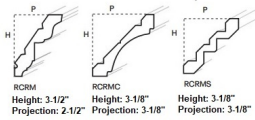

Royal Crown Molding - Moldings

Blue Linen

RCRM	Royal Crown Molding - 96"L (Takes Up 3-1/2" of Wall Space From Top)	$196.51
RCRMC	Royal Crown Molding - Cove - 96"L (Curve in the molding) (Takes Up	$196.51
RCRMS	Royal Crown Molding - Step - 96"L (Step in the molding) (Takes Up 3	$196.51