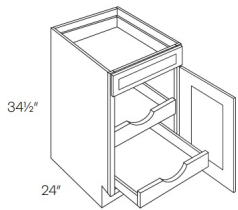

Blue Linen

CT-EXDW	Extend Depth for Wall Cabinets - Cabinet depth can ONLY be extended	\$398.97
---------	---	----------

Single Door Base - Base Cabinets

Blue Linen

B09	Base - 9"W x 34-1/2"H x 24"D - 1 Door - 1 Drawer (Ball bearing glid	\$278.68
B12	Base - 12"W x 34-1/2"H x 24"D - 1 Door - 1 Drawer (Ball bearing gli	\$314.32
B15	Base - 15"W x 34-1/2"H x 24"D - 1 Door - 1 Drawer (Ball bearing gli	\$327.69
B18	Base - 18"W x 34-1/2"H x 24"D - 1 Door - 1 Drawer (Ball bearing gli	\$345.51
B21	Base - 21"W x 34-1/2"H x 24"D - 1 Door - 1 Drawer (Ball bearing gli	\$387.58

Single Door Base with 1 POS - Base Cabinets

Blue Linen

B12-POS1	Base - 12"W x 34-1/2"H x 24"D - 1 Door - 1 Drawer - 1 Pull Out Shel	\$458.86
B15-POS1	Base - 15"W x 34-1/2"H x 24"D - 1 Door - 1 Drawer - 1 Pull Out Shel	\$476.19
B18-POS1	Base - 18"W x 34-1/2"H x 24"D - 1 Door - 1 Drawer - 1 Pull Out Shel	\$504.90
B21-POS1	Base - 21"W x 34-1/2"H x 24"D - 1 Door - 1 Drawer - 1 Pull Out Shel	\$552.91

Single Door Base with 2 POS - Base Cabinets

Blue Linen

B12-POS2	Base - 12"W x 34-1/2"H x 24"D - 1 Door - 1 Drawer - 2 Pull Out Shel	\$553.90
B15-POS2	Base - 15"W x 34-1/2"H x 24"D - 1 Door - 1 Drawer - 2 Pull Out Shel	\$576.18
B18-POS2	Base - 18"W x 34-1/2"H x 24"D - 1 Door - 1 Drawer - 2 Pull Out Shel	\$614.79
B21-POS2	Base - 21"W x 34-1/2"H x 24"D - 1 Door - 1 Drawer - 2 Pull Out Shel	\$668.74