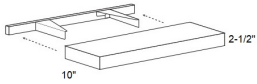

Floating Shelf (Wood) - Accessories

Blue Linen

F-SHELF-24	Floating Shelf (Painted) - 24"W x 10"D x 2-1/2"T (Supports 20 pound	$239.08
F-SHELF-30	Floating Shelf (Painted) - 30"W x 10"D x 2-1/2"T (Supports 20 pound	$285.12
F-SHELF-36	Floating Shelf (Painted) - 36"W x 10"D x 2-1/2"T (Supports 20 pound	$330.66
F-SHELF-42	Floating Shelf (Painted) - 42"W x 10"D x 2-1/2"T (Supports 20 pound	$376.20