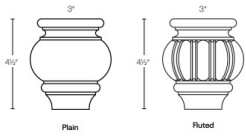

Bun Feet - Panels and Fillers

Blue Linen

Bun-F	Bun Feet-Fluted - 3"W x 4-1/2"H	$57.42
Bun-P	Bun Feet-Plain - 3"W x 4-1/2"H	$54.94