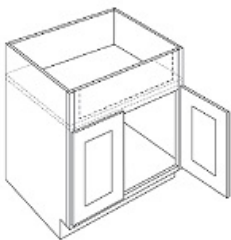

Double Header Double Door Sink Base - Base Cabinets

Blue Linen

SB30	Sink Base - 30"W x 34-1/2"H x 24"D - 2 Doors - 2 Headers	\$439.56
SB33	Sink Base - 33"W x 34-1/2"H x 24"D - 2 Doors - 2 Headers	\$469.75
SB36	Sink Base - 36"W x 34-1/2"H x 24"D - 2 Doors - 2 Headers	\$474.70
SB39	Sink Base - 39"W x 34-1/2"H x 24"D - 2 Doors - 2 Headers	\$506.38
SB42	Sink Base - 42"W x 34-1/2"H x 24"D - 2 Doors - 2 Headers	\$518.26
SB48	Sink Base - 48"W x 34-1/2"H x 24"D - 4 Doors - 2 Headers	\$579.64

Tilt-Out Tray - Base Cabinets

Blue Linen

TOT	Tilt Out Tray - 11-1/4"W (One unit should be ordered for SB24 & SB2)	\$120.28
-----	--	----------

Double Door Farm Sink Base Cabinet - Base Cabinets

Blue Linen

SB30-FS	Farm Sink Base - 30"W x 34-1/2"H x 24"D -2 Doors (18"H each) (Max t	\$467.28
SB33-FS	Farm Sink Base - 33"W x 34-1/2"H x 24"D -2 Doors (18"H each) (Max t	\$497.97
SB36-FS	Farm Sink Base - 36"W x 34-1/2"H x 24"D -2 Doors (18"H each) (Max t	\$502.92