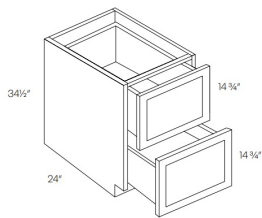

Two Drawer Pack Base - Base Cabinets

Blue Linen

DB24-2	Drawer Pack - 24"W x 34-1/2"H x 24"D - 2 Drawers	$567.27
DB30-2	Drawer Pack - 30"W x 34-1/2"H x 24"D - 2 Drawers	$611.82
DB33-2	Drawer Pack - 33"W x 34-1/2"H x 24"D - 2 Drawers	$642.01
DB36-2	Drawer Pack - 36"W x 34-1/2"H x 24"D - 2 Drawers	$667.75