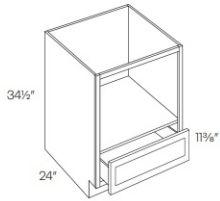

Microwave Base Cabinet - Base Cabinets

Blue Linen

MCB24	Microwave Base Cabinet - 24"W x 34-1/2"H x 24"D -1 Bottom Drawer (1	$567.27
MCB27	Microwave Base Cabinet - 27"W x 34-1/2"H x 24"D -1 Bottom Drawer (1	$589.54
MCB30	Microwave Base Cabinet - 30"W x 34-1/2"H x 24"D -1 Bottom Drawer (1	$611.82