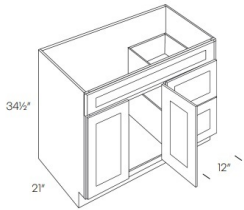

Double Door and Two Drawers Sink Base Vanity - Bathroom Vanities

Blue Linen

V36DL	Vanity Sink Base - 36"W x 34-1/2"H x 21"D - 2 Doors - 2 Left Drawer	$583.11
V36DR	Vanity Sink Base - 36"W x 34-1/2"H x 21"D - 2 Doors - 2 Right Drawe	$583.11
V42DL	Vanity Sink Base - 42"W x 34-1/2"H x 21"D - 2 Doors - 2 Left Drawer	$651.91
V42DR	Vanity Sink Base - 42"W x 34-1/2"H x 21"D - 2 Doors - 2 Right Drawe	$651.91