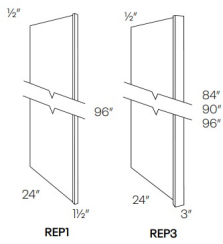

Refrigerator End Panel - Panels and Fillers

Blue Linen

REP196	Refrigerator End Panel - 24"W x 96"H x 1/2"T (1-1/2" Return - SO	$256.41
REP384	Refrigerator End Panel - 24"W x 84"H x 1/2"T (3" Return - SOLID)	$232.65
REP390	Refrigerator End Panel - 24"W x 90"H x 1/2"T (3" Return - SOLID)	$244.53
REP396	Refrigerator End Panel - 24"W x 96"H x 1/2"T (3" Return - SOLID)	$256.41