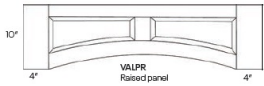

Standard Raised Valance - Moldings

Blue Linen

VALPR-36	Standard Raised Valance - 36"W x 10"H x 3/4"D (Trimmable By 2" On B	$117.81
VALPR-42	Standard Raised Valance - 42"W x 10"H x 3/4"D (Trimmable By 2" On B	$130.68
VALPR-48	Standard Raised Valance - 48"W x 10"H x 3/4"D (Trimmable By 2" On B	$148.50
VALPR-60	Standard Raised Valance - 60"W x 10"H x 3/4"D (Trimmable By 2" On B	$174.73