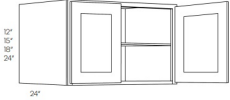

24" Deep - Wall Cabinets

Blue Linen

W301224	Wall - 30"W x 12"H x 24"D - 2 Doors (Can be cut for glass)	$298.48
W301524	Wall - 30"W x 15"H x 24"D - 2 Doors (Can be cut for glass)	$316.30
W301824	Wall - 30"W x 18"H x 24"D - 2 Doors (Can be cut for glass)	$334.62
W302424	Wall - 30"W x 24"H x 24"D - 2 Doors - 1 Shelf (Can be cut for glass)	$411.34
W331224	Wall - 33"W x 12"H x 24"D - 2 Doors (Can be cut for glass)	$304.42
W331524	Wall - 33"W x 15"H x 24"D - 2 Doors (Can be cut for glass)	$332.64
W331824	Wall - 33"W x 18"H x 24"D - 2 Doors (Can be cut for glass)	$360.85
W332424	Wall - 33"W x 24"H x 24"D - 2 Doors - 1 Shelf (Can be cut for glass)	$441.04
W361224	Wall - 36"W x 12"H x 24"D - 2 Doors (Can be cut for glass)	$328.18
W361524	Wall - 36"W x 15"H x 24"D - 2 Doors (Can be cut for glass)	$356.40
W361824	Wall - 36"W x 18"H x 24"D - 2 Doors (Can be cut for glass)	$383.13
W362424	Wall - 36"W x 24"H x 24"D - 2 Doors - 1 Shelf (Can be cut for glass)	$472.72