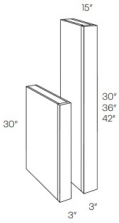

Columns - Panels and Fillers

Blue Linen

CLM-30X15	Column - 3"W x 30"H x 15"D (Trimable, Finished 3 sides)	$112.86
CLM-36X15	Column - 3"W x 36"H x 15"D (Trimable, Finished 3 sides)	$126.22
CLM-42X15	Column - 3"W x 42"H x 15"D (Trimable, Finished 3 sides)	$140.08
CLM-B30	Column - 3"W x 34-1/2"H x 30"D (Trimable, Finished 3 sides)	$223.24