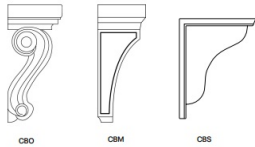

Bun Feet - Panels and Fillers

Blue Linen

Bun-F	Bun Feet-Fluted - 3"W x 4-1/2"H	\$57.42
Bun-P	Bun Feet-Plain - 3"W x 4-1/2"H	\$54.94

Corbels - Panels and Fillers

Blue Linen

CBM13	Corbel - 4-3/4"W x 13"H x 6"D	\$253.44
CBM6	Corbel - 3"W x 6"H x 3-5/8"D	\$189.09
CBM9	Corbel - 4-3/4"W x 9"H x 3-5/8"D	\$212.85
CBO13	Corbel - 4-3/4"W x 13"H x 6"D	\$253.44
CBO6	Corbel - 3"W x 6"H x 3-5/8"D	\$189.09
CBO9	Corbel - 4-3/4"W x 9"H x 3-5/8"D	\$212.85
CBS10	Corbel - 3"W x 10"H x 8"D	\$68.80
CBS6	Corbel - 3"W x 6-1/2"H x 3-1/2"D	\$49.50