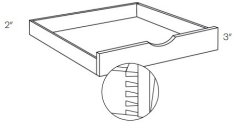

Pull Out Shelf - Accessories

Blue Linen

POS12	Pull Out Shelf - 2"H x 21"D (For 12"W base cabinet) (Includes Ball	$98.01
POS15	Pull Out Shelf - 2"H x 21"D (For 15"W base cabinet) (Includes Ball	$102.46
POS18	Pull Out Shelf - 2"H x 21"D (For 18"W base cabinet) (Includes Ball	$112.86
POS21	Pull Out Shelf - 2"H x 21"D (For 21"W base cabinet) (Includes Ball	$118.80
POS24	Pull Out Shelf - 2"H x 21"D (For 24"W base cabinet) (Includes Ball	$134.14
POS27	Pull Out Shelf - 2"H x 21"D (For 27"W base cabinet) (Includes Ball	$139.59
POS30	Pull Out Shelf - 2"H x 21"D (For 30"W base cabinet) (Includes Ball	$145.53
POS33	Pull Out Shelf - 2"H x 21"D (For 33"W base cabinet) (Includes Ball	$151.96
POS36	Pull Out Shelf - 2"H x 21"D (For 36"W base cabinet) (Includes Ball	$162.85
POS42	Pull Out Shelf - 2"H x 21"D (For 42"W base cabinet) (Includes Ball	$170.77