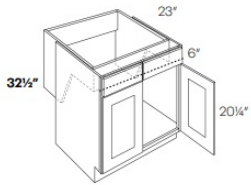

Double Door Handicap Removable Sink Base Cabinet - Base Cabinets

Blue Linen

SB30-HR	Handicap Removable Sink Base - 30"W x 34-1/2"H x 24"D - 2 Doors	$657.85
SB33-HR	Handicap Removable Sink Base - 33"W x 34-1/2"H x 24"D - 2 Doors	$686.07
SB36-HR	Handicap Removable Sink Base - 36"W x 34-1/2"H x 24"D - 2 Doors	$714.28