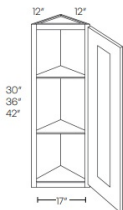

Wall Triangle End Cabinet - Wall Cabinets

Blue Linen

WEC1230	Triangle End Cabinet - 12"W x 30"H x 12"D - 1 Door - 2 Shelves	$200.47
WEC1236	Triangle End Cabinet - 12"W x 36"H x 12"D - 1 Door - 2 Shelves	$224.23
WEC1242	Triangle End Cabinet - 12"W x 42"H x 12"D - 1 Door - 3 Shelves	$250.47