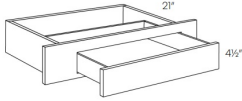

Vanity Desk Drawer - Bathroom Vanities

Blue Linen

DD30 Vanity Desk Drawer - 30"W - Drawer front is 22-1/2"W (with 2-1/2" $157.90