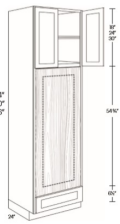

Double Oven Cabinet - Tall Cabinets

Blue Linen

OVD3084	Double Oven Cabinet - 30"W x 84"H x 24"D - 2 Top Doors (18"H each)	$1186.51
OVD3090	Double Oven Cabinet - 30"W x 90"H x 24"D - 2 Top Doors (24"H each)	$1260.76
OVD3096	Double Oven Cabinet - 30"W x 96"H x 24"D - 2 Top Doors (30"H each)	$1333.53
OVD3384	Double Oven Cabinet - 33"W x 84"H x 24"D - 2 Top Doors (18"H each)	$1234.03
OVD3390	Double Oven Cabinet - 33"W x 90"H x 24"D - 2 Top Doors (24"H each)	$1310.76
OVD3396	Double Oven Cabinet - 33"W x 96"H x 24"D - 2 Top Doors (30"H each)	$1386.49