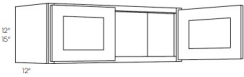

12"-15" High Wall - Wall Cabinets

Blue Linen

CW2415	Wall Diagonal Corner - 24"W x 15"H x 12"D - 1 Door - NO SHELF (Can	$313.83
W1215	Wall - 12"W x 15"H x 12"D - 1 Door - NO SHELF (Can be cut for glass	$136.12
W1515	Wall - 15"W x 15"H x 12"D - 1 Door - NO SHELF (Can be cut for glass	$145.53
W1815	Wall - 18"W x 15"H x 12"D - 1 Door - NO SHELF (Can be cut for glass	$156.91
W2115	Wall - 21"W x 15"H x 12"D - 1 Door - NO SHELF (Can be cut for glass	$167.80
W2415	Wall - 24"W x 15"H x 12"D - 2 Doors - NO SHELF (Can be cut for glas	$213.34
W3012	Wall - 30"W x 12"H x 12"D - 2 Doors - NO SHELF (Can be cut for glas	$211.86
W3015	Wall - 30"W x 15"H x 12"D - 2 Doors - NO SHELF (Can be cut for glas	$219.78
W3312	Wall - 33"W x 12"H x 12"D - 2 Doors - NO SHELF (Can be cut for glas	$224.23
W3315	Wall - 33"W x 15"H x 12"D - 2 Doors - NO SHELF (Can be cut for glas	$232.15
W3612	Wall - 36"W x 12"H x 12"D - 2 Doors - NO SHELF (Can be cut for glas	$244.03
W3615	Wall - 36"W x 15"H x 12"D - 2 Doors - NO SHELF (Can be cut for glas	$267.30