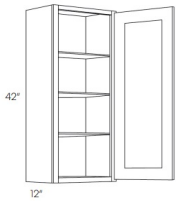

42" High Single Door - Wall Cabinets

Blue Linen

W0942	Wall - 9"W x 42"H x 12"D - 1 Door - 3 Shelves (Can be cut for glass	$232.65
W1242	Wall - 12"W x 42"H x 12"D - 1 Door - 3 Shelves (Can be cut for glas	$254.92
W1542	Wall - 15"W x 42"H x 12"D - 1 Door - 3 Shelves (Can be cut for glas	$279.67
W1842	Wall - 18"W x 42"H x 12"D - 1 Door - 3 Shelves (Can be cut for glas	$310.36
W2142	Wall - 21"W x 42"H x 12"D - 1 Door - 3 Shelves (Can be cut for glas	$372.24