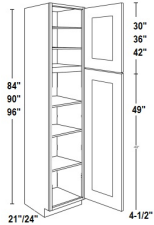

Pantry Cabinet Single Door - Tall Cabinets

Blue Linen

UC1521x84	Wall Pantry - 15"W x 84"H x 21"D - 2 Doors (Upper:30"H , Bottom:49"	$942.97
UC1524x84	Wall Pantry - 15"W x 84"H x 24"D - 2 Doors (Upper:30"H , Bottom:49"	$942.97
UC1524x90	Wall Pantry - 15"W x 90"H x 24"D - 2 Doors (Upper:36"H , Bottom:49"	$1038.01
UC1524x96	Wall Pantry - 15"W x 96"H x 24"D - 2 Doors (Upper:42"H , Bottom:49"	$1141.47
UC1821x84	Wall Pantry - 18"W x 84"H x 21"D - 2 Doors (Upper:30"H , Bottom:49"	$993.46
UC1824x84	Wall Pantry - 18"W x 84"H x 24"D - 2 Doors (Upper:30"H , Bottom:49"	$993.46
UC1824x90	Wall Pantry - 18"W x 90"H x 24"D - 2 Doors (Upper:36"H , Bottom:49"	$1040.49
UC1824x96	Wall Pantry - 18"W x 96"H x 24"D - 2 Doors (Upper:42"H , Bottom:49"	$1201.86