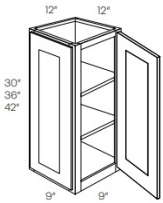

Wall End Cabinet with Doors - Wall Cabinets

Blue Linen

WECD1230	Wall End Cabinet - 12"W x 30"H x 12"D - 2 Doors - 2 Shelves	$250.47
WECD1236	Wall End Cabinet - 12"W x 36"H x 12"D - 2 Doors - 2 Shelves	$280.66
WECD1242	Wall End Cabinet - 12"W x 42"H x 12"D - 2 Doors - 3 Shelves	$313.33