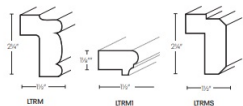

Light Rail - Moldings

Blue Linen

LTRM	Under Wall Cabinet Molding Wide - 96"L x 1-1/2"W x 2-1/4"H	$136.12
LTRM1	Under Wall Cabinet Molding Short - 96"L x 1-1/2"W x 1-1/8"H	$102.46
LTRMS	Under Wall Cabinet Molding Flat - 96"L x 1-1/2"W x 2-1/4"H	$136.12