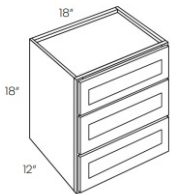

Microwave Unit - Accessories

Blue Linen

MW3018	Microwave Cabinet - 30"W x 18"H x 12"D - 1 Shelf (15-1/4"D) (Depth	\$250.96
--------	--	----------

Straight Top of Counter Cabinet - Accessories

Blue Linen

WD1818	Straight Top of Counter Cabinet - 18"W x 18"H x 12"D	\$241.56
--------	--	----------