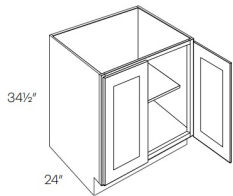

Single Full Height Door Base with 1 POS - Base Cabinets

Blue Linen

B12-POS1-FH	Full Height Door Base - 12"W x 34-1/2"H x 24"D - 1 Door - 1 Pull Ou	\$550.63
B15-POS1-FH	Full Height Door Base - 15"W x 34-1/2"H x 24"D - 1 Door - 1 Pull Ou	\$571.42
B18-POS1-FH	Full Height Door Base - 18"W x 34-1/2"H x 24"D - 1 Door - 1 Pull Ou	\$605.88
B21-POS1-FH	Full Height Door Base - 21"W x 34-1/2"H x 24"D - 1 Door - 1 Pull Ou	\$663.49

Single Full Height Door Base with 2 POS - Base Cabinets

Blue Linen

B12-POS2-FH	Full Height Door Base - 12"W x 34-1/2"H x 24"D - 1 Door - 2 Pull Ou	\$664.68
B15-POS2-FH	Full Height Door Base - 15"W x 34-1/2"H x 24"D - 1 Door - 2 Pull Ou	\$691.41
B18-POS2-FH	Full Height Door Base - 18"W x 34-1/2"H x 24"D - 1 Door - 2 Pull Ou	\$737.74
B21-POS2-FH	Full Height Door Base - 21"W x 34-1/2"H x 24"D - 1 Door - 2 Pull Ou	\$802.49

Double Full Height Door Base - Base Cabinets

Blue Linen

B24-FH	Full Height Door Base - 24"W x 34-1/2"H x 24"D - 2 Doors (Ball bear	\$500.74
B27-FH	Full Height Door Base - 27"W x 34-1/2"H x 24"D - 2 Doors (Ball bear	\$547.66
B30-FH	Full Height Door Base - 30"W x 34-1/2"H x 24"D - 2 Doors (Ball bear	\$621.32
B33-FH	Full Height Door Base - 33"W x 34-1/2"H x 24"D - 2 Doors (Ball bear	\$659.34
B36-FH	Full Height Door Base - 36"W x 34-1/2"H x 24"D - 2 Doors (Ball bear	\$689.04
B39-FH	Full Height Door Base - 39"W x 34-1/2"H x 24"D - 2 Doors (Ball bear	\$727.65
B42-FH	Full Height Door Base - 42"W x 34-1/2"H x 24"D - 2 Doors (Ball bear	\$768.63
B48-FH	Full Height Door Base - 48"W x 34-1/2"H x 24"D - 4 Doors (Ball bear	\$851.79