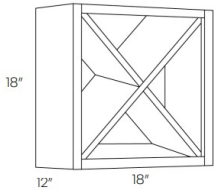

Wine Rack - Accessories

Blue Linen

WR3018	Wine Rack - 30"W x 18"H x 12"D (Finished interior)	\$293.53
--------	--	----------

Wine Cube - Accessories

Blue Linen

WCX1818	Wine Cube - 18"W x 18"H x 12"D (Finished interior)	\$178.20
---------	--	----------