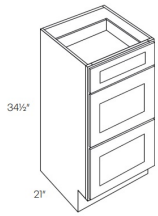

Vanity Drawer Base Cabinets - Bathroom Vanities

Blue Linen

VDB12	Vanity Drawer Base - 12"W x 34-1/2"H x 21"D - 3 Drawers	$448.96
VDB15	Vanity Drawer Base - 15"W x 34-1/2"H x 21"D - 3 Drawers	$468.76
VDB18	Vanity Drawer Base - 18"W x 34-1/2"H x 21"D - 3 Drawers	$479.16