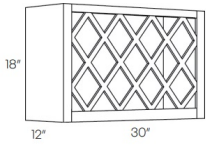

Wine Rack - Accessories

Blue Linen

WR3018	Wine Rack - 30"W x 18"H x 12"D (Finished interior)	$293.53