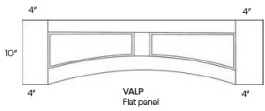

VALP-36	Arched Valance - 36"W x 10"H x 3/4"D (Trimable By 2" On Both Sides)	$117.81
VALP-42	Arched Valance - 42"W x 10"H x 3/4"D (Trimable By 2" On Both Sides)	$130.68
VALP-48	Arched Valance - 48"W x 10"H x 3/4"D (Trimable By 2" On Both Sides)	$148.50
VALP-60	Arched Valance - 60"W x 10"H x 3/4"D (Trimable By 2" On Both Sides)	$174.73