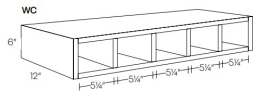

Wine Cubby - Accessories

Blue Linen

WC30	Wine Cubby - 30"W x 6"H x 12"D (Finished interior) (Wood is 3/4" th)	$134.64
WC36	Wine Cubby - 36"W x 6"H x 12"D (Finished interior) (Wood is 3/4" th)	$139.59