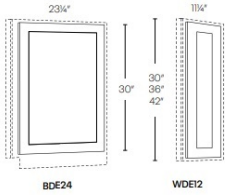

Finished Panels - Panels and Fillers

Blue Linen

PLY4X8	Finished Back Panel - 48"W x 96"H x 1/4"T	$202.95
PLY4x8-3/4"	Finished Back Panel - 48"W x 96"H x 3/4"T	$654.88

Wall/Base Decorative End - Panels and Fillers

Blue Linen

BDE24	Base Decorative End - 23-1/4"W x 30"H (Use finished skin to flus	$207.90
WDE1230	Wall Decorative End - 11-1/4"W x 30"H (Use finished skin to flus	$86.62
WDE1236	Wall Decorative End - 11-1/4"W x 36"H (Use finished skin to flus	$123.25
WDE1242	Wall Decorative End - 11-1/4"W x 42"H (Use finished skin to flus	$144.54