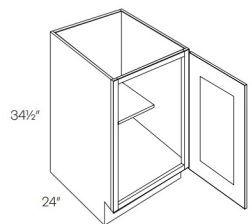

Double Door with Drawer(s) Base with 1 POS - Base Cabinets

Blue Linen

B24-POS1	Base - 24"W x 34-1/2"H x 24"D - 2 Doors - 1 Drawer - 1 Pull Out She	\$596.97
B27-POS1	Base - 27"W x 34-1/2"H x 24"D - 2 Doors - 1 Drawer - 1 Pull Out She	\$641.02
B30-POS1	Base - 30"W x 34-1/2"H x 24"D - 2 Doors - 2 Drawers - 1 Pull Out Sh	\$709.33
B33-POS1	Base - 33"W x 34-1/2"H x 24"D - 2 Doors - 2 Drawers - 1 Pull Out Sh	\$746.95
B36-POS1	Base - 36"W x 34-1/2"H x 24"D - 2 Doors - 2 Drawers - 1 Pull Out Sh	\$782.10
B42-POS1	Base - 42"W x 34-1/2"H x 24"D - 2 Doors - 2 Drawers - 1 Pull Out Sh	\$921.69

Double Door with Drawer(s) Base with 2 POS - Base Cabinets

Blue Linen

B24-POS2	Base - 24"W x 34-1/2"H x 24"D - 2 Doors - 1 Drawer - 2 Pull Out She	\$726.66
B27-POS2	Base - 27"W x 34-1/2"H x 24"D - 2 Doors - 1 Drawer - 2 Pull Out She	\$776.65
B30-POS2	Base - 30"W x 34-1/2"H x 24"D - 2 Doors - 2 Drawers - 2 Pull Out Sh	\$851.40
B33-POS2	Base - 33"W x 34-1/2"H x 24"D - 2 Doors - 2 Drawers - 2 Pull Out Sh	\$895.45
B36-POS2	Base - 36"W x 34-1/2"H x 24"D - 2 Doors - 2 Drawers - 2 Pull Out Sh	\$940.00
B42-POS2	Base - 42"W x 34-1/2"H x 24"D - 2 Doors - 2 Drawers - 4 Pull Out Sh	\$1202.85

Single Full Height Door Base - Base Cabinets

Blue Linen

B09-FH	Full Height Door Base - 9"W x 34-1/2"H x 24"D - 1 Door (Ball bearin	\$278.68
B12-FH	Full Height Door Base - 12"W x 34-1/2"H x 24"D - 1 Door (Ball beari	\$377.19
B15-FH	Full Height Door Base - 15"W x 34-1/2"H x 24"D - 1 Door (Ball beari	\$393.22
B18-FH	Full Height Door Base - 18"W x 34-1/2"H x 24"D - 1 Door (Ball beari	\$414.61
B21-FH	Full Height Door Base - 21"W x 34-1/2"H x 24"D - 1 Door (Ball beari	\$465.10