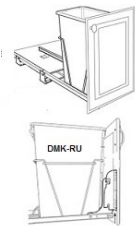

15" - Single Trash Can Pull-Out (Metal Framing) - Accessories

Blue Linen

DMK-RU	Door Mounting Kit For Trash Can Pull-Outs (Trash can pull outs c	$44.08
STCMF15-RU	Single Trash Can Pull-Out - Fits B15 (Cabinet not included, cabi	$119.16