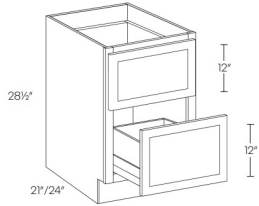

File Drawer Cabinet - Bathroom Vanities

Blue Linen

DDC18x21	File Drawer Cabinet - 18"W x 28-1/2"H x 21"D - 2 Drawers (12"H each)	$479.65
DDC18x24	File Drawer Cabinet - 18"W x 28-1/2"H x 24"D - 2 Drawers (12"H each)	$532.12