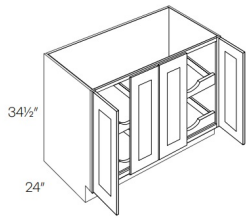

Four Full Height Door Base with 4 POS - Base Cabinets

Blue Linen

B48-POS4-FH	Full Height Door Base - 48"W x 34-1/2"H x 24"D - 4 Doors - 4 Pull O	$1594.89