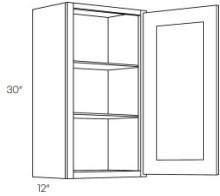

30" High Single Door - Wall Cabinets

Blue Linen

W0930	Wall - 9"W x 30"H x 12"D - 1 Door - 2 Shelves (Can be cut for glass	\$173.74
W1230	Wall - 12"W x 30"H x 12"D - 1 Door - 2 Shelves (Can be cut for glas	\$194.04
W1530	Wall - 15"W x 30"H x 12"D - 1 Door - 2 Shelves (Can be cut for glas	\$208.89
W1830	Wall - 18"W x 30"H x 12"D - 1 Door - 2 Shelves (Can be cut for glas	\$235.12
W2130	Wall - 21"W x 30"H x 12"D - 1 Door - 2 Shelves (Can be cut for glas	\$280.66