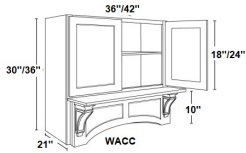

Wood Hood Arched - Accessories

Blue Linen

WACC3630X21	Wood Hood Arched - 36"W x 30"H x 21"D - 2 Doors (18"H each) - 1 She	$2147.80
WACC3636X21	Wood Hood Arched - 36"W x 36"H x 21"D - 2 Doors (24"H each) - 1 She	$2212.65
WACC4230X21	Wood Hood Arched - 42"W x 30"H x 21"D - 2 Doors (18"H each) - 1 She	$2318.08
WACC4236X21	Wood Hood Arched - 42"W x 36"H x 21"D - 2 Doors (24"H each) - 1 She	$2383.42

Touch Up Kit - Accessories

Blue Linen

TUP	Touch Up Kit (Marker and Putty Stick Included)	$49.50