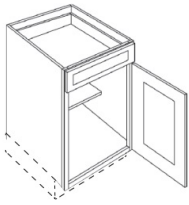

Toe Kick Base Bottom Removal - Base Cabinets

Blue Linen

CT-HANDICUT	Remove 4-1/2" toe kick base bottom - price is per cabinet, add qty	$57.42