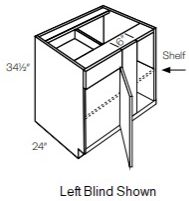

Blind Base Cabinet - Base Cabinets

Blue Linen

BLB36/39	Blind Base Cabinet - 27"W x 32-1/2"H x 24"D - 1 Door (B9) - 1 Draw	$544.50
BLB39/42	Blind Base Cabinet - 33"W x 32-1/2"H x 24"D - 1 Door (B12) - 1 Draw	$559.35
BLB42/45	Blind Base Cabinet - 39"W x 32-1/2"H x 24"D - 1 Door (B15) - 1 Draw	$598.45
BLB45/48	Blind Base Cabinet - 45"W x 32-1/2"H x 24"D - 1 Door (B18) - 1 Draw	$650.92