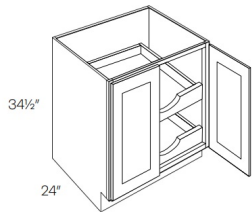

Double Full Height Door Base - Base Cabinets

Blue Linen

B24-FH	Full Height Door Base - 24"W x 34-1/2"H x 24"D - 2 Doors (Ball bear	\$500.74
B27-FH	Full Height Door Base - 27"W x 34-1/2"H x 24"D - 2 Doors (Ball bear	\$547.66
B30-FH	Full Height Door Base - 30"W x 34-1/2"H x 24"D - 2 Doors (Ball bear	\$621.32
B33-FH	Full Height Door Base - 33"W x 34-1/2"H x 24"D - 2 Doors (Ball bear	\$659.34
B36-FH	Full Height Door Base - 36"W x 34-1/2"H x 24"D - 2 Doors (Ball bear	\$689.04
B39-FH	Full Height Door Base - 39"W x 34-1/2"H x 24"D - 2 Doors (Ball bear	\$727.65
B42-FH	Full Height Door Base - 42"W x 34-1/2"H x 24"D - 2 Doors (Ball bear	\$768.63
B48-FH	Full Height Door Base - 48"W x 34-1/2"H x 24"D - 4 Doors (Ball bear	\$851.79

Double Full Height Door Base with 1 POS - Base Cabinets

Blue Linen

B24-POS1-FH	Full Height Door Base - 24"W x 34-1/2"H x 24"D - 2 Doors - 1 Pull O	\$716.36
B27-POS1-FH	Full Height Door Base - 27"W x 34-1/2"H x 24"D - 2 Doors - 1 Pull O	\$769.23
B30-POS1-FH	Full Height Door Base - 30"W x 34-1/2"H x 24"D - 2 Doors - 1 Pull O	\$851.20
B33-POS1-FH	Full Height Door Base - 33"W x 34-1/2"H x 24"D - 2 Doors - 1 Pull O	\$896.34
B36-POS1-FH	Full Height Door Base - 36"W x 34-1/2"H x 24"D - 2 Doors - 1 Pull O	\$938.52
B42-POS1-FH	Full Height Door Base - 42"W x 34-1/2"H x 24"D - 2 Doors - 1 Pull O	\$1106.02

Double Full Height Door Base with 2 POS - Base Cabinets

Blue Linen

B24-POS2-FH	Full Height Door Base - 24"W x 34-1/2"H x 24"D - 2 Doors - 2 Pull O	\$871.99
B27-POS2-FH	Full Height Door Base - 27"W x 34-1/2"H x 24"D - 2 Doors - 2 Pull O	\$931.98
B30-POS2-FH	Full Height Door Base - 30"W x 34-1/2"H x 24"D - 2 Doors - 2 Pull O	\$1021.68
B33-POS2-FH	Full Height Door Base - 33"W x 34-1/2"H x 24"D - 2 Doors - 2 Pull O	\$1074.54
B36-POS2-FH	Full Height Door Base - 36"W x 34-1/2"H x 24"D - 2 Doors - 2 Pull O	\$1128.00
B42-POS2-FH	Full Height Door Base - 42"W x 34-1/2"H x 24"D - 2 Doors - 4 Pull O	\$1443.42