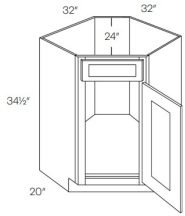

Corner Sink Base Cabinet - Base Cabinets

Blue Linen

CSB36	Corner Sink Base Cabinet - 32"W x 34-1/2"H x 24"D - 1 Door (Require	$768.24