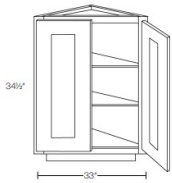

Base End Cabinet - Base Cabinets

Blue Linen

BEC24	Base End Angle Cabinet - 24"W x 34-1/2"H x 24"D - 2 Doors (18"W eac	\$388.08
-------	---	----------

Base End Straight Cabinet - Base Cabinets

Blue Linen

BECS24	Base End Straight Cabinet - 33"W x 34-1/2"H x 24"D - 2 Doors - 2 Sh	\$388.08
--------	---	----------