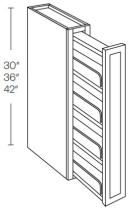

Blue Linen

OC36 Organizer Cubby - 36"W x 6"H x 12"D (Finished interior) (Wood is 3/ \$147.01

Stem Glass Holder - Accessories

Blue Linen

SGH30 Stem Glass Holder - 30"W x 1-1/2"H x 12"D (Finished interior) \$95.04

Plate Rack - Accessories

Blue Linen

PR3018 Plate Rack - 30"W x 18"H x 12"D (Finished interior) \$293.53

Wall Spice Cabinet - Accessories

Blue Linen

WSP30	Wall Spice Cabinet - 6"W x 30"H x 12"D	\$222.75
WSP36	Wall Spice Cabinet - 6"W x 36"H x 12"D	\$258.88
WSP42	Wall Spice Cabinet - 6"W x 42"H x 12"D	\$273.73