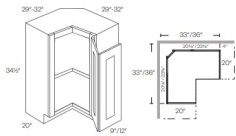

Easy Reach Base Corner Cabinet - Base Cabinets

Blue Linen

BSQC33L	Easy Reach Corner Base Cabinet (w/o lazy susan) - 29"W x 34-1/2"	\$789.52
BSQC33R	Easy Reach Corner Base Cabinet (w/o lazy susan) - 29"W x 34-1/2"	\$789.52
BSQC36L	Easy Reach Corner Base Cabinet (w/o lazy susan) - 32"W x 34-1/2"	\$789.52
BSQC36R	Easy Reach Corner Base Cabinet (w/o lazy susan) - 32"W x 34-1/2"	\$789.52