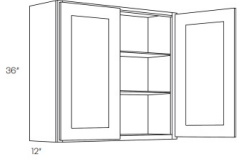

36" High Double Door - Wall Cabinets

Blue Linen

W2436	Wall - 24"W x 36"H x 12"D - 2 Doors - 2 Shelves (Butt Doors) (Can b	$357.39
W2736	Wall - 27"W x 36"H x 12"D - 2 Doors - 2 Shelves (Butt Doors) (Can b	$395.01
W3036	Wall - 30"W x 36"H x 12"D - 2 Doors - 2 Shelves (Butt Doors) (Can b	$412.33
W3336	Wall - 33"W x 36"H x 12"D - 2 Doors - 2 Shelves (Butt Doors) (Can b	$441.04
W3636	Wall - 36"W x 36"H x 12"D - 2 Doors - 2 Shelves (Butt Doors) (Can b	$466.29
W4236	Wall - 42"W x 36"H x 12"D - 2 Doors - 2 Shelves (Butt Doors) (Can b	$547.47