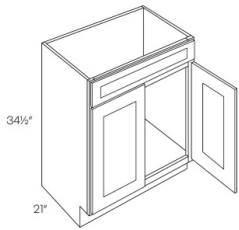

Double Door Sink Base Vanity - Bathroom Vanities

Blue Linen

V24	Vanity - 24"W x 34-1/2"H x 21"D - 2 Doors	$355.41
V27	Vanity - 27"W x 34-1/2"H x 21"D - 2 Doors	$402.43
V30	Vanity - 30"W x 34-1/2"H x 21"D - 2 Doors	$402.93
V33	Vanity - 33"W x 34-1/2"H x 21"D - 2 Doors	$424.21
V36	Vanity - 36"W x 34-1/2"H x 21"D - 2 Doors	$445.50
V42	Vanity - 42"W x 34-1/2"H x 21"D - 2 Doors	$495.99