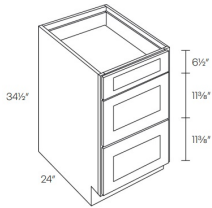

Blue Linen

CSB36	Corner Sink Base Cabinet - 32"W x 34-1/2"H x 24"D - 1 Door (Require	\$768.24
-------	---	----------

Three Drawer Pack Base - Base Cabinets

Blue Linen

DB12	Drawer Pack - 12"W x 32-1/2"H x 24"D - 3 Drawers	\$497.97
DB15	Drawer Pack - 15"W x 32-1/2"H x 24"D - 3 Drawers	\$518.26
DB18	Drawer Pack - 18"W x 32-1/2"H x 24"D - 3 Drawers	\$532.12
DB21	Drawer Pack - 21"W x 32-1/2"H x 24"D - 3 Drawers	\$548.95
DB24	Drawer Pack - 24"W x 32-1/2"H x 24"D - 3 Drawers	\$567.27
DB27	Drawer Pack - 27"W x 32-1/2"H x 24"D - 3 Drawers	\$595.48
DB30	Drawer Pack - 30"W x 32-1/2"H x 24"D - 3 Drawers	\$611.82
DB33	Drawer Pack - 33"W x 32-1/2"H x 24"D - 3 Drawers	\$642.01
DB36	Drawer Pack - 36"W x 32-1/2"H x 24"D - 3 Drawers	\$667.75