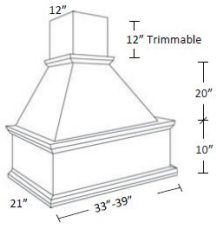

Straight Wood Hood - Accessories

Blue Linen

WHP30/33	Straight Wood Hood - 30"W (From side panel to side panel) / 33-1/8"	$2179.48
WHP36/39	Straight Wood Hood - 36"W (From side panel to side panel) / 39-1/8"	$2352.24