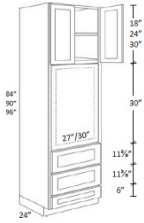

Oven Cabinet - Tall Cabinets

Blue Linen

OV3084	Oven Cabinet - 30"W x 84"H x 24"D - 2 Top Doors (18"H each) - 3 Bot	$1186.51
OV3090	Oven Cabinet - 30"W x 90"H x 24"D - 2 Top Doors (24"H each) - 3 Bot	$1260.76
OV3096	Oven Cabinet - 30"W x 96"H x 24"D - 2 Top Doors (30"H each) - 3 Bot	$1333.53
OV3384	Oven Cabinet - 33"W x 84"H x 24"D - 2 Top Doors (18"H each) - 3 Bot	$1234.03
OV3390	Oven Cabinet - 33"W x 90"H x 24"D - 2 Top Doors (24"H each) - 3 Bot	$1310.76
OV3396	Oven Cabinet - 33"W x 96"H x 24"D - 2 Top Doors (30"H each) - 3 Bot	$1386.49