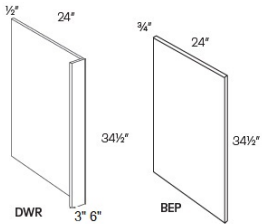

Wall/Base Fillers - Panels and Fillers

Blue Linen

F330	Wall/Base Filler - 3"W x 30"H x 3/4"T (Fillers finished on all 4	$25.74
F342	Wall/Base Filler - 3"W x 42"H x 3/4"T (Fillers finished on all 4	$33.66
F630	Wall/Base Filler - 6"W x 30"H x 3/4"T (Fillers finished on all 4	$44.05
F642	Wall/Base Filler - 6"W x 42"H x 3/4"T (Fillers finished on all 4	$59.40

Tall Fillers - Panels and Fillers

Blue Linen

F396	Tall Filler - 3"W x 96"H x 3/4"T (Fillers finished on all 4 side	$79.20
F696	Tall Filler - 6"W x 96"H x 3/4"T (Fillers finished on all 4 side	$131.17

Dishwasher Return Panel - Panels and Fillers

Blue Linen

BEP	Base End Panel - 24"W x 34-1/2"H x 3/4"T (No Return)	$117.81
DWR3	Dishwasher Panel - 24"W x 34-1/2"H x 1/2"T (3" Return - SOLID)	$134.64
DWR6	Dishwasher Panel - 24"W x 34-1/2"H x 1/2"T (6" Return - SOLID)	$149.49