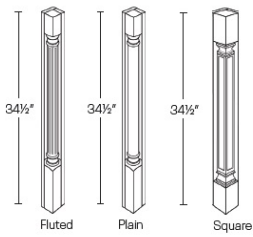

Corner Posts - Panels and Fillers

Blue Linen

Post-F-CR	Corner Decor leg - Fluted - 3"W x 34-1/2"H x 3"D	$194.04
Post-P-CR	Corner Decor leg - Plain - 3"W x 34-1/2"H x 3"D	$194.04
Post-S-CR	Corner Decor leg - Square - 3"W x 34-1/2"H x 3"D	$194.04