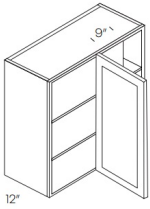

Single Door Wall Blind Corner - Wall Cabinets

Blue Linen

BLW27/3030	Wall Blind Corner - 27"W x 30"H x 12"D - 1 Door (12"W x 30"H) - 2 S	$426.19
BLW27/3036	Wall Blind Corner - 27"W x 36"H x 12"D - 1 Door (12"W x 36"H) - 2 S	$495.99
BLW27/3042	Wall Blind Corner - 27"W x 42"H x 12"D - 1 Door (12"W x 42"H) - 3 S	$552.42
BLW36/3930	Wall Blind Corner - 36"W x 30"H x 12"D - 1 Door (21"W x 30"H) - 2 S	$511.33
BLW36/3936	Wall Blind Corner - 36"W x 36"H x 12"D - 1 Door (21"W x 36"H) - 2 S	$589.05
BLW36/3942	Wall Blind Corner - 36"W x 42"H x 12"D - 1 Door (21"W x 42"H) - 3 S	$662.80