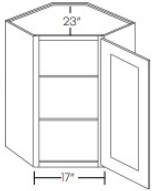

Wall Diagonal Corner - Wall Cabinets

Blue Linen

CW2430	Wall Diagonal Corner - 24"W x 30"H x 12"D - 1 Door (14-11/16"W) (Re	$436.09
CW2436	Wall Diagonal Corner - 24"W x 36"H x 12"D - 1 Door (14-11/16"W) (Re	$459.36
CW2442	Wall Diagonal Corner - 24"W x 42"H x 12"D - 1 Door (14-11/16"W) (Re	$569.25
CW2736	Wall Diagonal Corner - 27"W x 36"H x 15"D - 1 Door (16-3/16"W) (Req	$536.58
CW2742	Wall Diagonal Corner - 27"W x 42"H x 15"D - 1 Door (16-3/16"W) (Req	$662.80