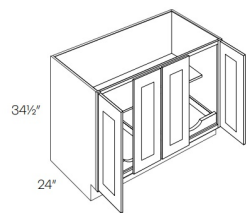

Double Full Height Door Base with 1 POS - Base Cabinets

Blue Linen

B24-POS1-FH	Full Height Door Base - 24"W x 34-1/2"H x 24"D - 2 Doors - 1 Pull O	\$716.36
B27-POS1-FH	Full Height Door Base - 27"W x 34-1/2"H x 24"D - 2 Doors - 1 Pull O	\$769.23
B30-POS1-FH	Full Height Door Base - 30"W x 34-1/2"H x 24"D - 2 Doors - 1 Pull O	\$851.20
B33-POS1-FH	Full Height Door Base - 33"W x 34-1/2"H x 24"D - 2 Doors - 1 Pull O	\$896.34
B36-POS1-FH	Full Height Door Base - 36"W x 34-1/2"H x 24"D - 2 Doors - 1 Pull O	\$938.52
B42-POS1-FH	Full Height Door Base - 42"W x 34-1/2"H x 24"D - 2 Doors - 1 Pull O	\$1106.02

Double Full Height Door Base with 2 POS - Base Cabinets

Blue Linen

B24-POS2-FH	Full Height Door Base - 24"W x 34-1/2"H x 24"D - 2 Doors - 2 Pull O	\$871.99
B27-POS2-FH	Full Height Door Base - 27"W x 34-1/2"H x 24"D - 2 Doors - 2 Pull O	\$931.98
B30-POS2-FH	Full Height Door Base - 30"W x 34-1/2"H x 24"D - 2 Doors - 2 Pull O	\$1021.68
B33-POS2-FH	Full Height Door Base - 33"W x 34-1/2"H x 24"D - 2 Doors - 2 Pull O	\$1074.54
B36-POS2-FH	Full Height Door Base - 36"W x 34-1/2"H x 24"D - 2 Doors - 2 Pull O	\$1128.00
B42-POS2-FH	Full Height Door Base - 42"W x 34-1/2"H x 24"D - 2 Doors - 4 Pull O	\$1443.42

Four Full Height Door Base with 2 POS - Base Cabinets

Blue Linen

B48-POS2-FH	Full Height Door Base - 48"W x 34-1/2"H x 24"D - 4 Doors - 2 Pull O	\$1224.23
-------------	---	-----------

Four Full Height Door Base with 4 POS - Base Cabinets