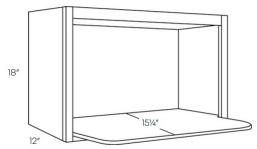

Microwave Unit - Accessories

Blue Linen

MW3018	Microwave Cabinet - 30"W x 18"H x 12"D - 1 Shelf (15-1/4"D) (Depth	$250.96