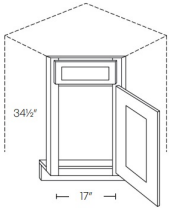

Corner Sink Front - Base Cabinets

Blue Linen

CSF36	Corner Sink Front and Kicker - 18"W (Door front) x 34-1/2"H x 24"D	$219.78
CSFFL36	Corner Sink Front Floor (Used with CSF36)	$76.72