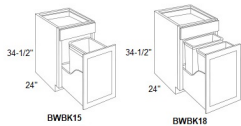

Waste Basket Base Cabinet - Accessories

Blue Linen

BWBK15-1	Waste Basket Base - (Includes cabinet) 15"W x 34-1/2"H x 24"D - Sin	$532.62
BWBK18-2	Waste Basket Base - (Includes cabinet) 18"W x 34-1/2"H x 24"D - Dou	$564.30