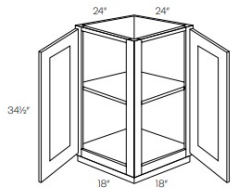

Base End Cabinet - Base Cabinets

Blue Linen

BEC24	Base End Angle Cabinet - 24"W x 34-1/2"H x 24"D - 2 Doors (18"W eac	$388.08