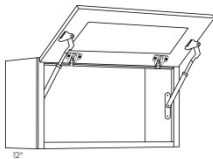

Horizontal Wall - Wall Cabinets

Blue Linen

3012-HD	Wall Horizontal - 30"W x 12"H x 12"D (Can be cut for glass)	\$340.06
3015-HD	Wall Horizontal - 30"W x 15"H x 12"D (Can be cut for glass)	\$348.48
3018-HD	Wall Horizontal - 30"W x 18"H x 12"D (Can be cut for glass)	\$351.45
3024-HD	Wall Horizontal - 30"W x 24"H x 12"D - 1 Shelf (Can be cut for glass)	\$434.61
3612-HD	Wall Horizontal - 36"W x 12"H x 12"D (Can be cut for glass)	\$372.73
3615-HD	Wall Horizontal - 36"W x 15"H x 12"D (Can be cut for glass)	\$395.01
3618-HD	Wall Horizontal - 36"W x 18"H x 12"D (Can be cut for glass)	\$404.91
3624-HD	Wall Horizontal - 36"W x 24"H x 12"D - 1 Shelf (Can be cut for glass)	\$477.67