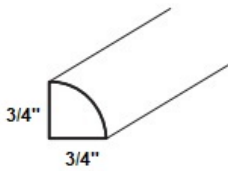

Outside Corner Molding - Moldings

Blue Linen

OCM	Outside Corner Molding - 96"L x 3/4"W x 3/4"H	\$52.96
OCM135	Outside Corner Molding (Tilted 135 Degree) - 96"L x 3/4"W x 3/4"H	\$52.96

Inside Corner Molding - Moldings