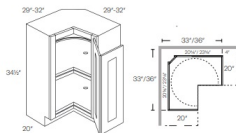

Easy Reach Base Corner Cabinet - Base Cabinets

Blue Linen

BSQC33L	Easy Reach Corner Base Cabinet (w/o lazy susan) - 29"W x 34-1/2"	\$789.52
BSQC33R	Easy Reach Corner Base Cabinet (w/o lazy susan) - 29"W x 34-1/2"	\$789.52
BSQC36L	Easy Reach Corner Base Cabinet (w/o lazy susan) - 32"W x 34-1/2"	\$789.52
BSQC36R	Easy Reach Corner Base Cabinet (w/o lazy susan) - 32"W x 34-1/2"	\$789.52

Easy Reach (with Lazy Susan) Corner Base Cabinet - Base Cabinets

Blue Linen

CAR33L	Easy Reach Corner Base Cabinet (w/ lazy susan) - 29"W x 34-1/2"H	\$1022.17
CAR33R	Easy Reach Corner Base Cabinet (w/ lazy susan) - 29"W x 34-1/2"H	\$1022.17
CAR36L	Easy Reach Corner Base Cabinet (w/ lazy susan) - 32"W x 34-1/2"H	\$1022.17
CAR36R	Easy Reach Corner Base Cabinet (w/ lazy susan) - 32"W x 34-1/2"H	\$1022.17