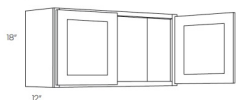

18" High Wall - Wall Cabinets

Blue Linen

CW2418	Wall Diagonal Corner - 24"W x 18"H x 12"D - 2 Door - NO SHELF (Can	$358.87
W1218	Wall - 12"W x 18"H x 12"D - 1 Door - NO SHELF (Can be cut for glass	$155.43
W1518	Wall - 15"W x 18"H x 12"D - 1 Door - NO SHELF (Can be cut for glass	$167.31
W1818	Wall - 18"W x 18"H x 12"D - 1 Door - NO SHELF (Can be cut for glass	$179.68
W2118	Wall - 21"W x 18"H x 12"D - 1 Door - NO SHELF (Can be cut for glass	$201.96
W2418	Wall - 24"W x 18"H x 12"D - 2 Doors - NO SHELF (Can be cut for glas	$223.24
W3018	Wall - 30"W x 18"H x 12"D - 2 Doors - NO SHELF (Can be cut for glas	$234.63
W3318	Wall - 33"W x 18"H x 12"D - 2 Doors - NO SHELF (Can be cut for glas	$242.05
W3618	Wall - 36"W x 18"H x 12"D - 2 Doors - NO SHELF (Can be cut for glas	$276.70