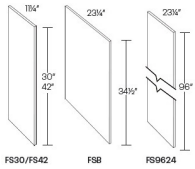

Tall Decorative End - Panels and Fillers

Blue Linen

WDE1250	Tall Decorative End - 11-1/4"W x 49"H (Requires qty 2 for bottom pa	\$178.69
---------	---	----------

Finished Skin - Panels and Fillers

Blue Linen