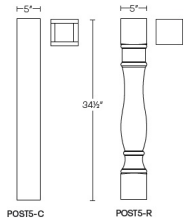

Large Posts - Panels and Fillers

Blue Linen

POST5-C	Decor leg (Large) - 5"W x 34-1/2"H x 5"D	$439.06
POST5-R	Decor leg (Large) - 5"W x 34-1/2"H x 5"D	$491.04