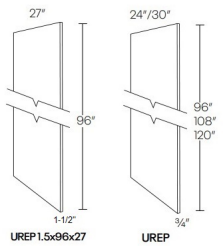

Universal Refrigerator End Panel - Panels and Fillers

Blue Linen

UREP24	Universal Refrigerator End Panel - 24"W x 96"H x 3/4"T (Finished	$178.69
UREP24-10	Universal Refrigerator End Panel - 24"W x 120"H x 3/4"T (Finishe	$226.21
UREP24-9	Universal Refrigerator End Panel - 24"W x 108"H x 3/4"T (Finishe	$200.97
UREP30	Universal Refrigerator End Panel - 30"W x 96"H x 3/4"T (Finished	$237.60
UREP30-10	Universal Refrigerator End Panel - 30"W x 120"H x 3/4"T (Finishe	$300.96
UREP30-9	Universal Refrigerator End Panel - 30"W x 108"H x 3/4"T (Finishe	$267.30