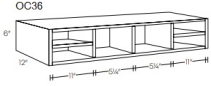

Organizer Cubby - Accessories

Blue Linen

OC36 Organizer Cubby - 36"W x 6"H x 12"D (Finished interior) (Wood is 3/ $147.01