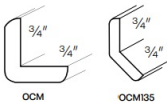

Outside Corner Molding - Moldings

Blue Linen

OCM	Outside Corner Molding - 96"L x 3/4"W x 3/4"H	\$52.96
OCM135	Outside Corner Molding (Tilted 135 Degree) - 96"L x 3/4"W x 3/4"H	\$52.96

Inside Corner Molding - Moldings