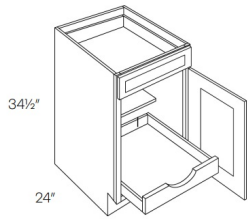

Blue Linen

CT-EXDW	Extend Depth for Wall Cabinets - Cabinet depth can ONLY be extended	\$398.97
---------	---	----------

Single Door Base - Base Cabinets

Blue Linen

B09	Base - 9"W x 34-1/2"H x 24"D - 1 Door - 1 Drawer (Ball bearing glid	\$278.68
B12	Base - 12"W x 34-1/2"H x 24"D - 1 Door - 1 Drawer (Ball bearing gli	\$314.32
B15	Base - 15"W x 34-1/2"H x 24"D - 1 Door - 1 Drawer (Ball bearing gli	\$327.69
B18	Base - 18"W x 34-1/2"H x 24"D - 1 Door - 1 Drawer (Ball bearing gli	\$345.51
B21	Base - 21"W x 34-1/2"H x 24"D - 1 Door - 1 Drawer (Ball bearing gli	\$387.58

Single Door Base with 1 POS - Base Cabinets

Blue Linen

B12-POS1	Base - 12"W x 34-1/2"H x 24"D - 1 Door - 1 Drawer - 1 Pull Out Shel	\$458.86
B15-POS1	Base - 15"W x 34-1/2"H x 24"D - 1 Door - 1 Drawer - 1 Pull Out Shel	\$476.19
B18-POS1	Base - 18"W x 34-1/2"H x 24"D - 1 Door - 1 Drawer - 1 Pull Out Shel	\$504.90
B21-POS1	Base - 21"W x 34-1/2"H x 24"D - 1 Door - 1 Drawer - 1 Pull Out Shel	\$552.91