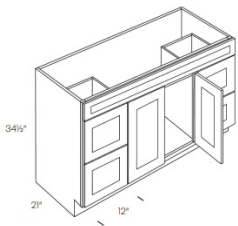

Double Door and Four Drawer Sink Base Vanity - Bathroom Vanities

Blue Linen

V48DD	Vanity Sink Base - 48"W x 34-1/2"H x 21"D - 2 Doors - 2 Right Drawe	$709.83