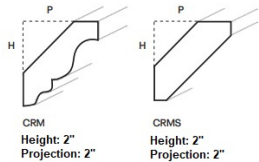

Crown Molding - Moldings

Blue Linen

CRM	Crown Molding - 96"L (Takes Up 2" of Wall Space From Top to Bottom)	$69.79
CRMS	Crown Molding Flat - 96"L (Takes Up 2" of Wall Space From Top to Bo)	$69.79