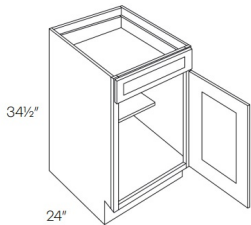

Blue Linen

CT-EXDW	Extend Depth for Wall Cabinets - Cabinet depth can ONLY be extended	\$398.97
---------	---	----------

Single Door Base - Base Cabinets

Blue Linen

B09	Base - 9"W x 34-1/2"H x 24"D - 1 Door - 1 Drawer (Ball bearing glid	\$278.68
B12	Base - 12"W x 34-1/2"H x 24"D - 1 Door - 1 Drawer (Ball bearing gli	\$314.32
B15	Base - 15"W x 34-1/2"H x 24"D - 1 Door - 1 Drawer (Ball bearing gli	\$327.69
B18	Base - 18"W x 34-1/2"H x 24"D - 1 Door - 1 Drawer (Ball bearing gli	\$345.51
B21	Base - 21"W x 34-1/2"H x 24"D - 1 Door - 1 Drawer (Ball bearing gli	\$387.58