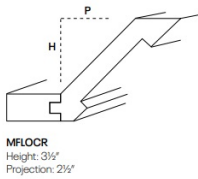

Full Overlay Crown Moldings - Moldings

Blue Linen

MFLOCR	Full Overlay Crown Molding - 96"L (Takes Up 3-1/2" of Wall Space Fr	$198.00