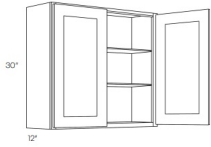

30" High Double Door - Wall Cabinets

Blue Linen

W2430	Wall - 24"W x 30"H x 12"D - 2 Doors - 2 Shelves (Butt Doors) (Can b	$298.98
W2730	Wall - 27"W x 30"H x 12"D - 2 Doors - 2 Shelves (Butt Doors) (Can b	$330.16
W3030	Wall - 30"W x 30"H x 12"D - 2 Doors - 2 Shelves (Butt Doors) (Can b	$338.08
W3330	Wall - 33"W x 30"H x 12"D - 2 Doors - 2 Shelves (Butt Doors) (Can b	$368.77
W3630	Wall - 36"W x 30"H x 12"D - 2 Doors - 2 Shelves (Butt Doors) (Can b	$391.54
W3930	Wall - 39"W x 30"H x 12"D - 2 Doors - 2 Shelves (Butt Doors) (Can b	$423.22
W4230	Wall - 42"W x 30"H x 12"D - 2 Doors - 2 Shelves (Butt Doors) (Can b	$456.39
W4830	Wall - 48"W x 30"H x 12"D - 4 Doors - 2 Shelves (Butt Doors) (Can b	$513.31