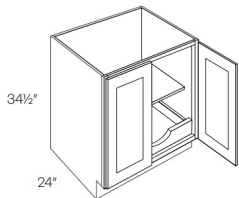

Single Full Height Door Base with 2 POS - Base Cabinets

Blue Linen

B12-POS2-FH	Full Height Door Base - 12"W x 34-1/2"H x 24"D - 1 Door - 2 Pull Ou	\$664.68
B15-POS2-FH	Full Height Door Base - 15"W x 34-1/2"H x 24"D - 1 Door - 2 Pull Ou	\$691.41
B18-POS2-FH	Full Height Door Base - 18"W x 34-1/2"H x 24"D - 1 Door - 2 Pull Ou	\$737.74
B21-POS2-FH	Full Height Door Base - 21"W x 34-1/2"H x 24"D - 1 Door - 2 Pull Ou	\$802.49

Double Full Height Door Base - Base Cabinets

Blue Linen

B24-FH	Full Height Door Base - 24"W x 34-1/2"H x 24"D - 2 Doors (Ball bear	\$500.74
B27-FH	Full Height Door Base - 27"W x 34-1/2"H x 24"D - 2 Doors (Ball bear	\$547.66
B30-FH	Full Height Door Base - 30"W x 34-1/2"H x 24"D - 2 Doors (Ball bear	\$621.32
B33-FH	Full Height Door Base - 33"W x 34-1/2"H x 24"D - 2 Doors (Ball bear	\$659.34
B36-FH	Full Height Door Base - 36"W x 34-1/2"H x 24"D - 2 Doors (Ball bear	\$689.04
B39-FH	Full Height Door Base - 39"W x 34-1/2"H x 24"D - 2 Doors (Ball bear	\$727.65
B42-FH	Full Height Door Base - 42"W x 34-1/2"H x 24"D - 2 Doors (Ball bear	\$768.63
B48-FH	Full Height Door Base - 48"W x 34-1/2"H x 24"D - 4 Doors (Ball bear	\$851.79

Double Full Height Door Base with 1 POS - Base Cabinets

Blue Linen

B24-POS1-FH	Full Height Door Base - 24"W x 34-1/2"H x 24"D - 2 Doors - 1 Pull O	\$716.36
B27-POS1-FH	Full Height Door Base - 27"W x 34-1/2"H x 24"D - 2 Doors - 1 Pull O	\$769.23
B30-POS1-FH	Full Height Door Base - 30"W x 34-1/2"H x 24"D - 2 Doors - 1 Pull O	\$851.20
B33-POS1-FH	Full Height Door Base - 33"W x 34-1/2"H x 24"D - 2 Doors - 1 Pull O	\$896.34
B36-POS1-FH	Full Height Door Base - 36"W x 34-1/2"H x 24"D - 2 Doors - 1 Pull O	\$938.52
B42-POS1-FH	Full Height Door Base - 42"W x 34-1/2"H x 24"D - 2 Doors - 1 Pull O	\$1106.02