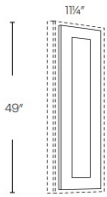

Tall Decorative End - Panels and Fillers

Blue Linen

WDE1250	Tall Decorative End - 11-1/4"W x 49"H (Requires qty 2 for bottom pa	$178.69