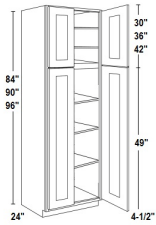

Pantry Cabinet Double Door - Tall Cabinets

Blue Linen

UC2412x84	Wall Pantry - 24"W x 84"H x 12"D - 4 Doors (Upper:30"H , Bottom:49"	$1023.66
UC2412x90	Wall Pantry - 24"W x 90"H x 12"D - 4 Doors (Upper:36"H , Bottom:49"	$1126.12
UC2412x96	Wall Pantry - 24"W x 96"H x 12"D - 4 Doors (Upper:42"H , Bottom:49"	$1238.49
UC2424x84	Wall Pantry - 24"W x 84"H x 24"D - 4 Doors (Upper:30"H , Bottom:49"	$1160.28
UC2424x90	Wall Pantry - 24"W x 90"H x 24"D - 4 Doors (Upper:36"H , Bottom:49"	$1277.10
UC2424x96	Wall Pantry - 24"W x 96"H x 24"D - 4 Doors (Upper:42"H , Bottom:49"	$1404.81
UC3024x84	Wall Pantry - 30"W x 84"H x 24"D - 4 Doors (Upper:30"H , Bottom:49"	$1226.61
UC3024x90	Wall Pantry - 30"W x 90"H x 24"D - 4 Doors (Upper:36"H , Bottom:49"	$1405.30
UC3024x96	Wall Pantry - 30"W x 96"H x 24"D - 4 Doors (Upper:42"H , Bottom:49"	$1543.90