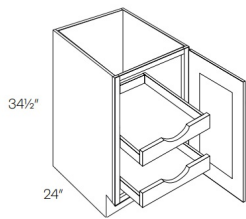

Single Full Height Door Base - Base Cabinets

Blue Linen

B09-FH	Full Height Door Base - 9"W x 34-1/2"H x 24"D - 1 Door (Ball bearin	\$278.68
B12-FH	Full Height Door Base - 12"W x 34-1/2"H x 24"D - 1 Door (Ball beari	\$377.19
B15-FH	Full Height Door Base - 15"W x 34-1/2"H x 24"D - 1 Door (Ball beari	\$393.22
B18-FH	Full Height Door Base - 18"W x 34-1/2"H x 24"D - 1 Door (Ball beari	\$414.61
B21-FH	Full Height Door Base - 21"W x 34-1/2"H x 24"D - 1 Door (Ball beari	\$465.10

Single Full Height Door Base with 1 POS - Base Cabinets

Blue Linen

B12-POS1-FH	Full Height Door Base - 12"W x 34-1/2"H x 24"D - 1 Door - 1 Pull Ou	\$550.63
B15-POS1-FH	Full Height Door Base - 15"W x 34-1/2"H x 24"D - 1 Door - 1 Pull Ou	\$571.42
B18-POS1-FH	Full Height Door Base - 18"W x 34-1/2"H x 24"D - 1 Door - 1 Pull Ou	\$605.88
B21-POS1-FH	Full Height Door Base - 21"W x 34-1/2"H x 24"D - 1 Door - 1 Pull Ou	\$663.49

Single Full Height Door Base with 2 POS - Base Cabinets

Blue Linen

B12-POS2-FH	Full Height Door Base - 12"W x 34-1/2"H x 24"D - 1 Door - 2 Pull Ou	\$664.68
B15-POS2-FH	Full Height Door Base - 15"W x 34-1/2"H x 24"D - 1 Door - 2 Pull Ou	\$691.41
B18-POS2-FH	Full Height Door Base - 18"W x 34-1/2"H x 24"D - 1 Door - 2 Pull Ou	\$737.74
B21-POS2-FH	Full Height Door Base - 21"W x 34-1/2"H x 24"D - 1 Door - 2 Pull Ou	\$802.49