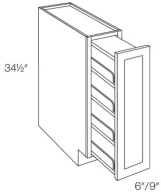

Base Spice Cabinet - Accessories

Blue Linen

BSP6	Base Spice Pull-Out - 6"W x 34-1/2"H x 24"D (Must be installed betw	$261.36
BSP9	Base Spice Pull-Out - 9"W x 34-1/2"H x 24"D	$532.12