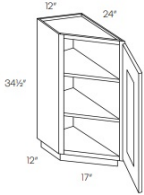

Oven Base Cabinet - Base Cabinets

Blue Linen

OVB30	Oven Base Cabinet - 30"W x 34-1/2"H x 24"D (Front Opening 27"W x 27	\$337.09
-------	---	----------

Base Transitional Cabinet - Base Cabinets

Blue Linen

BTC2412	Base Transitional Cabinet - 17"W x 34-1/2"H x 12"-24"D - 1 Door - 2	\$314.82
---------	---	----------