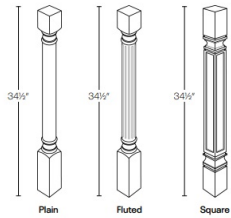

Posts - Panels and Fillers

Blue Linen

Post-F	Decor leg - Fluted - 3"W x 34-1/2"H x 3"D	$363.82
Post-P	Decor leg - Plain - 3"W x 34-1/2"H x 3"D	$338.08
Post-S	Decor leg - Square - 3"W x 34-1/2"H x 3"D	$545.98