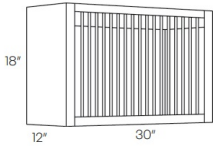

Plate Rack - Accessories

Blue Linen

PR3018 Plate Rack - 30"W x 18"H x 12"D (Finished interior) $293.53