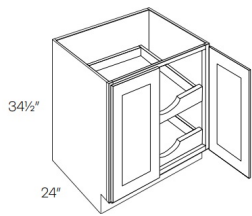

Double Door with Drawer(s) Base - Base Cabinets

Blue Linen

B24	Base - 24"W x 34-1/2"H x 24"D - 2 Doors - 1 Drawer (Ball bearing gl	\$417.28
B27	Base - 27"W x 34-1/2"H x 24"D - 2 Doors - 1 Drawer (Ball bearing gl	\$456.39
B30	Base - 30"W x 34-1/2"H x 24"D - 2 Doors - 2 Drawers (Ball bearing g	\$517.77
B33	Base - 33"W x 34-1/2"H x 24"D - 2 Doors - 2 Drawers (Ball bearing g	\$549.45
B36	Base - 36"W x 34-1/2"H x 24"D - 2 Doors - 2 Drawers (Ball bearing g	\$574.20
B39	Base - 39"W x 34-1/2"H x 24"D - 2 Doors - 2 Drawers (Ball bearing g	\$606.37
B42	Base - 42"W x 34-1/2"H x 24"D - 2 Doors - 2 Drawers (Ball bearing g	\$640.53
B48	Base - 48"W x 34-1/2"H x 24"D - 4 Doors - 2 Drawers (Ball bearing g	\$709.83

Double Door with Drawer(s) Base with 1 POS - Base Cabinets

Blue Linen

B24-POS1	Base - 24"W x 34-1/2"H x 24"D - 2 Doors - 1 Drawer - 1 Pull Out She	\$596.97
B27-POS1	Base - 27"W x 34-1/2"H x 24"D - 2 Doors - 1 Drawer - 1 Pull Out She	\$641.02
B30-POS1	Base - 30"W x 34-1/2"H x 24"D - 2 Doors - 2 Drawers - 1 Pull Out Sh	\$709.33
B33-POS1	Base - 33"W x 34-1/2"H x 24"D - 2 Doors - 2 Drawers - 1 Pull Out Sh	\$746.95
B36-POS1	Base - 36"W x 34-1/2"H x 24"D - 2 Doors - 2 Drawers - 1 Pull Out Sh	\$782.10
B42-POS1	Base - 42"W x 34-1/2"H x 24"D - 2 Doors - 2 Drawers - 1 Pull Out Sh	\$921.69

Double Door with Drawer(s) Base with 2 POS - Base Cabinets

Blue Linen

B24-POS2	Base - 24"W x 34-1/2"H x 24"D - 2 Doors - 1 Drawer - 2 Pull Out She	\$726.66
B27-POS2	Base - 27"W x 34-1/2"H x 24"D - 2 Doors - 1 Drawer - 2 Pull Out She	\$776.65
B30-POS2	Base - 30"W x 34-1/2"H x 24"D - 2 Doors - 2 Drawers - 2 Pull Out Sh	\$851.40
B33-POS2	Base - 33"W x 34-1/2"H x 24"D - 2 Doors - 2 Drawers - 2 Pull Out Sh	\$895.45
B36-POS2	Base - 36"W x 34-1/2"H x 24"D - 2 Doors - 2 Drawers - 2 Pull Out Sh	\$940.00
B42-POS2	Base - 42"W x 34-1/2"H x 24"D - 2 Doors - 2 Drawers - 4 Pull Out Sh	\$1202.85