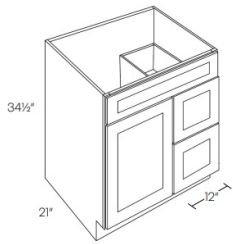

Single Door and Two Drawers Sink Base Vanity - Bathroom Vanities

Blue Linen

V30DL	Vanity Sink Base - 30"W x 34-1/2"H x 21"D - 1 Door - 2 Left Drawers	$567.27
V30DR	Vanity Sink Base - 30"W x 34-1/2"H x 21"D - 1 Door - 2 Right Drawer	$567.27