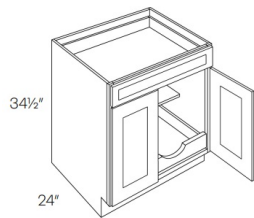

Single Door Base with 2 POS - Base Cabinets

Blue Linen

B12-POS2	Base - 12"W x 34-1/2"H x 24"D - 1 Door - 1 Drawer - 2 Pull Out Shel	\$553.90
B15-POS2	Base - 15"W x 34-1/2"H x 24"D - 1 Door - 1 Drawer - 2 Pull Out Shel	\$576.18
B18-POS2	Base - 18"W x 34-1/2"H x 24"D - 1 Door - 1 Drawer - 2 Pull Out Shel	\$614.79
B21-POS2	Base - 21"W x 34-1/2"H x 24"D - 1 Door - 1 Drawer - 2 Pull Out Shel	\$668.74

Double Door with Drawer(s) Base - Base Cabinets

Blue Linen

B24	Base - 24"W x 34-1/2"H x 24"D - 2 Doors - 1 Drawer (Ball bearing gl	\$417.28
B27	Base - 27"W x 34-1/2"H x 24"D - 2 Doors - 1 Drawer (Ball bearing gl	\$456.39
B30	Base - 30"W x 34-1/2"H x 24"D - 2 Doors - 2 Drawers (Ball bearing g	\$517.77
B33	Base - 33"W x 34-1/2"H x 24"D - 2 Doors - 2 Drawers (Ball bearing g	\$549.45
B36	Base - 36"W x 34-1/2"H x 24"D - 2 Doors - 2 Drawers (Ball bearing g	\$574.20
B39	Base - 39"W x 34-1/2"H x 24"D - 2 Doors - 2 Drawers (Ball bearing g	\$606.37
B42	Base - 42"W x 34-1/2"H x 24"D - 2 Doors - 2 Drawers (Ball bearing g	\$640.53
B48	Base - 48"W x 34-1/2"H x 24"D - 4 Doors - 2 Drawers (Ball bearing g	\$709.83

Double Door with Drawer(s) Base with 1 POS - Base Cabinets

Blue Linen

B24-POS1	Base - 24"W x 34-1/2"H x 24"D - 2 Doors - 1 Drawer - 1 Pull Out She	\$596.97
B27-POS1	Base - 27"W x 34-1/2"H x 24"D - 2 Doors - 1 Drawer - 1 Pull Out She	\$641.02
B30-POS1	Base - 30"W x 34-1/2"H x 24"D - 2 Doors - 2 Drawers - 1 Pull Out Sh	\$709.33
B33-POS1	Base - 33"W x 34-1/2"H x 24"D - 2 Doors - 2 Drawers - 1 Pull Out Sh	\$746.95
B36-POS1	Base - 36"W x 34-1/2"H x 24"D - 2 Doors - 2 Drawers - 1 Pull Out Sh	\$782.10
B42-POS1	Base - 42"W x 34-1/2"H x 24"D - 2 Doors - 2 Drawers - 1 Pull Out Sh	\$921.69