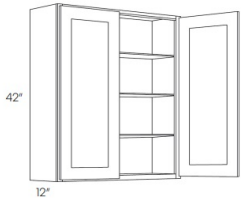

42" High Double Door - Wall Cabinets

Blue Linen

W2442	Wall - 24"W x 42"H x 12"D - 2 Doors - 3 Shelves (Butt Doors) (Can b	$399.46
W2742	Wall - 27"W x 42"H x 12"D - 2 Doors - 3 Shelves (Butt Doors) (Can b	$438.57
W3042	Wall - 30"W x 42"H x 12"D - 2 Doors - 3 Shelves (Butt Doors) (Can b	$453.91
W3342	Wall - 33"W x 42"H x 12"D - 2 Doors - 3 Shelves (Butt Doors) (Can b	$488.56
W3642	Wall - 36"W x 42"H x 12"D - 2 Doors - 3 Shelves (Butt Doors) (Can b	$517.77
W4242	Wall - 42"W x 42"H x 12"D - 2 Doors - 3 Shelves (Butt Doors) (Can b	$601.92

12"-15" High Wall - Wall Cabinets

Blue Linen

CW2415	Wall Diagonal Corner - 24"W x 15"H x 12"D - 1 Door - NO SHELF (Can	$313.83
W1215	Wall - 12"W x 15"H x 12"D - 1 Door - NO SHELF (Can be cut for glass	$136.12
W1515	Wall - 15"W x 15"H x 12"D - 1 Door - NO SHELF (Can be cut for glass	$145.53
W1815	Wall - 18"W x 15"H x 12"D - 1 Door - NO SHELF (Can be cut for glass	$156.91
W2115	Wall - 21"W x 15"H x 12"D - 1 Door - NO SHELF (Can be cut for glass	$167.80
W2415	Wall - 24"W x 15"H x 12"D - 2 Doors - NO SHELF (Can be cut for glas	$213.34
W3012	Wall - 30"W x 12"H x 12"D - 2 Doors - NO SHELF (Can be cut for glas	$211.86
W3015	Wall - 30"W x 15"H x 12"D - 2 Doors - NO SHELF (Can be cut for glas	$219.78
W3312	Wall - 33"W x 12"H x 12"D - 2 Doors - NO SHELF (Can be cut for glas	$224.23
W3315	Wall - 33"W x 15"H x 12"D - 2 Doors - NO SHELF (Can be cut for glas	$232.15
W3612	Wall - 36"W x 12"H x 12"D - 2 Doors - NO SHELF (Can be cut for glas	$244.03
W3615	Wall - 36"W x 15"H x 12"D - 2 Doors - NO SHELF (Can be cut for glas	$267.30