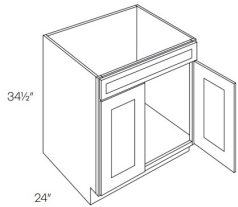

Double Full Height Door Base with 2 POS - Base Cabinets

Blue Linen

B24-POS2-FH	Full Height Door Base - 24"W x 34-1/2"H x 24"D - 2 Doors - 2 Pull O	\$871.99
B27-POS2-FH	Full Height Door Base - 27"W x 34-1/2"H x 24"D - 2 Doors - 2 Pull O	\$931.98
B30-POS2-FH	Full Height Door Base - 30"W x 34-1/2"H x 24"D - 2 Doors - 2 Pull O	\$1021.68
B33-POS2-FH	Full Height Door Base - 33"W x 34-1/2"H x 24"D - 2 Doors - 2 Pull O	\$1074.54
B36-POS2-FH	Full Height Door Base - 36"W x 34-1/2"H x 24"D - 2 Doors - 2 Pull O	\$1128.00
B42-POS2-FH	Full Height Door Base - 42"W x 34-1/2"H x 24"D - 2 Doors - 4 Pull O	\$1443.42

Four Full Height Door Base with 2 POS - Base Cabinets

Blue Linen

B48-POS2-FH	Full Height Door Base - 48"W x 34-1/2"H x 24"D - 4 Doors - 2 Pull O	\$1224.23
-------------	---	-----------

Four Full Height Door Base with 4 POS - Base Cabinets

Blue Linen

B48-POS4-FH	Full Height Door Base - 48"W x 34-1/2"H x 24"D - 4 Doors - 4 Pull O	\$1594.89
-------------	---	-----------

Single Header Double Door Sink Base - Base Cabinets

Blue Linen

SB24	Sink Base - 24"W x 34-1/2"H x 24"D - 2 Doors - 1 Header	\$384.61
SB27	Sink Base - 27"W x 34-1/2"H x 24"D - 2 Doors - 1 Header	\$415.30