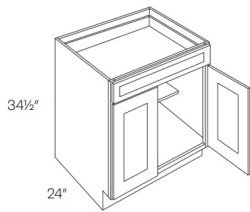

Double Door with Drawer(s) Base - Base Cabinets

Blue Linen

B24	Base - 24"W x 34-1/2"H x 24"D - 2 Doors - 1 Drawer (Ball bearing gl	$417.28
B27	Base - 27"W x 34-1/2"H x 24"D - 2 Doors - 1 Drawer (Ball bearing gl	$456.39
B30	Base - 30"W x 34-1/2"H x 24"D - 2 Doors - 2 Drawers (Ball bearing g	$517.77
B33	Base - 33"W x 34-1/2"H x 24"D - 2 Doors - 2 Drawers (Ball bearing g	$549.45
B36	Base - 36"W x 34-1/2"H x 24"D - 2 Doors - 2 Drawers (Ball bearing g	$574.20
B39	Base - 39"W x 34-1/2"H x 24"D - 2 Doors - 2 Drawers (Ball bearing g	$606.37
B42	Base - 42"W x 34-1/2"H x 24"D - 2 Doors - 2 Drawers (Ball bearing g	$640.53
B48	Base - 48"W x 34-1/2"H x 24"D - 4 Doors - 2 Drawers (Ball bearing g	$709.83