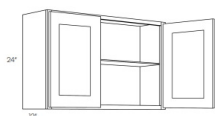

24" High - Wall Cabinets

Blue Linen

W2424	Wall - 24"W x 24"H x 12"D - 2 Doors (Can be cut for glass)	$300.46
W2724	Wall - 27"W x 24"H x 12"D - 2 Doors (Can be cut for glass)	$302.44
W3024	Wall - 30"W x 24"H x 12"D - 2 Doors (Can be cut for glass)	$306.90
W3324	Wall - 33"W x 24"H x 12"D - 2 Doors (Can be cut for glass)	$325.71
W3624	Wall - 36"W x 24"H x 12"D - 2 Doors (Can be cut for glass)	$349.47
W4224	Wall - 42"W x 24"H x 12"D - 2 Doors (Can be cut for glass)	$393.52