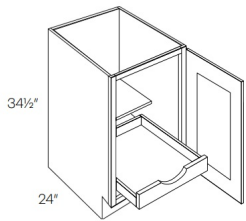

Double Door with Drawer(s) Base with 2 POS - Base Cabinets

Blue Linen

B24-POS2	Base - 24"W x 34-1/2"H x 24"D - 2 Doors - 1 Drawer - 2 Pull Out She	\$726.66
B27-POS2	Base - 27"W x 34-1/2"H x 24"D - 2 Doors - 1 Drawer - 2 Pull Out She	\$776.65
B30-POS2	Base - 30"W x 34-1/2"H x 24"D - 2 Doors - 2 Drawers - 2 Pull Out Sh	\$851.40
B33-POS2	Base - 33"W x 34-1/2"H x 24"D - 2 Doors - 2 Drawers - 2 Pull Out Sh	\$895.45
B36-POS2	Base - 36"W x 34-1/2"H x 24"D - 2 Doors - 2 Drawers - 2 Pull Out Sh	\$940.00
B42-POS2	Base - 42"W x 34-1/2"H x 24"D - 2 Doors - 2 Drawers - 4 Pull Out Sh	\$1202.85

Single Full Height Door Base - Base Cabinets

Blue Linen

B09-FH	Full Height Door Base - 9"W x 34-1/2"H x 24"D - 1 Door (Ball bearin	\$278.68
B12-FH	Full Height Door Base - 12"W x 34-1/2"H x 24"D - 1 Door (Ball beari	\$377.19
B15-FH	Full Height Door Base - 15"W x 34-1/2"H x 24"D - 1 Door (Ball beari	\$393.22
B18-FH	Full Height Door Base - 18"W x 34-1/2"H x 24"D - 1 Door (Ball beari	\$414.61
B21-FH	Full Height Door Base - 21"W x 34-1/2"H x 24"D - 1 Door (Ball beari	\$465.10

Single Full Height Door Base with 1 POS - Base Cabinets

Blue Linen

B12-POS1-FH	Full Height Door Base - 12"W x 34-1/2"H x 24"D - 1 Door - 1 Pull Ou	\$550.63
B15-POS1-FH	Full Height Door Base - 15"W x 34-1/2"H x 24"D - 1 Door - 1 Pull Ou	\$571.42
B18-POS1-FH	Full Height Door Base - 18"W x 34-1/2"H x 24"D - 1 Door - 1 Pull Ou	\$605.88
B21-POS1-FH	Full Height Door Base - 21"W x 34-1/2"H x 24"D - 1 Door - 1 Pull Ou	\$663.49