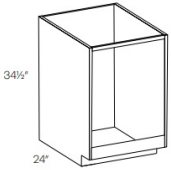

Base End Cabinet - Base Cabinets

Blue Linen

BEC24	Base End Angle Cabinet - 24"W x 34-1/2"H x 24"D - 2 Doors (18"W eac	\$388.08
-------	---	----------

Base End Straight Cabinet - Base Cabinets

Blue Linen

BECS24	Base End Straight Cabinet - 33"W x 34-1/2"H x 24"D - 2 Doors - 2 Sh	\$388.08
--------	---	----------

Microwave Base Cabinet - Base Cabinets

Blue Linen

MCB24	Microwave Base Cabinet - 24"W x 34-1/2"H x 24"D -1 Bottom Drawer (1	\$567.27
MCB27	Microwave Base Cabinet - 27"W x 34-1/2"H x 24"D -1 Bottom Drawer (1	\$589.54
MCB30	Microwave Base Cabinet - 30"W x 34-1/2"H x 24"D -1 Bottom Drawer (1	\$611.82

Oven Base Cabinet - Base Cabinets

Blue Linen

OVB30	Oven Base Cabinet - 30"W x 34-1/2"H x 24"D (Front Opening 27"W x 27	\$337.09
-------	---	----------

Base Transitional Cabinet - Base Cabinets

Blue Linen

BTC2412	Base Transitional Cabinet - 17"W x 34-1/2"H x 12"-24"D - 1 Door - 2	\$314.82
---------	---	----------