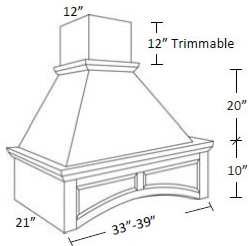

Vertical Door Stay (Friction Support) - Accessories

Blue Linen

Duo Flap Stay	Vertical Lift Hinge - Length of Lid Support is 8" Not Including	$34.25

Arched Wood Hood - Accessories

Blue Linen

WHA30/33	Arched Wood Hood - 30"W (From side panel to side panel) / 33-1/8"W	$2179.48
WHA36/39	Arched Wood Hood - 36"W (From side panel to side panel) / 39-1/8"W	$2352.24