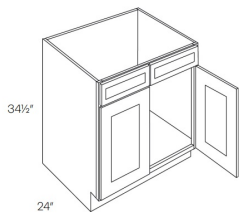

Double Header Double Door Sink Base - Base Cabinets

Blue Linen

SB30	Sink Base - 30"W x 34-1/2"H x 24"D - 2 Doors - 2 Headers	$439.56
SB33	Sink Base - 33"W x 34-1/2"H x 24"D - 2 Doors - 2 Headers	$469.75
SB36	Sink Base - 36"W x 34-1/2"H x 24"D - 2 Doors - 2 Headers	$474.70
SB39	Sink Base - 39"W x 34-1/2"H x 24"D - 2 Doors - 2 Headers	$506.38
SB42	Sink Base - 42"W x 34-1/2"H x 24"D - 2 Doors - 2 Headers	$518.26
SB48	Sink Base - 48"W x 34-1/2"H x 24"D - 4 Doors - 2 Headers	$579.64