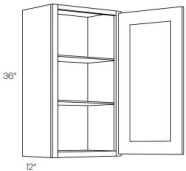

36" High Single Door - Wall Cabinets

Blue Linen

W0936	Wall - 9"W x 36"H x 12"D - 1 Door - 2 Shelves (Can be cut for glass	$208.89
W1236	Wall - 12"W x 36"H x 12"D - 1 Door - 2 Shelves (Can be cut for glas	$230.67
W1536	Wall - 15"W x 36"H x 12"D - 1 Door - 2 Shelves (Can be cut for glas	$250.96
W1836	Wall - 18"W x 36"H x 12"D - 1 Door - 2 Shelves (Can be cut for glas	$279.18
W2136	Wall - 21"W x 36"H x 12"D - 1 Door - 2 Shelves (Can be cut for glas	$335.61