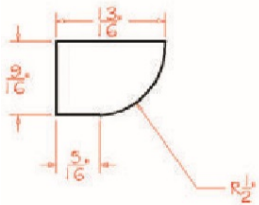

Brentwood Shaker

BAM Batten Molding - 96"W x 3/16"D x 3/4"H (Used to hide joint) \$20.32

Shoe Molding - Moldings

Brentwood Shaker

SHM Shoe Molding - 96"W x 1/2"D x 3/4"H \$33.39

Furniture Base Molding - Moldings