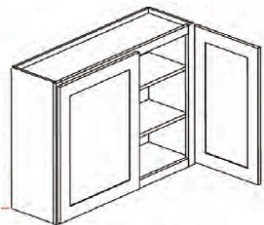

36" High Double Door - Wall Cabinets

Brentwood Shaker

W2436	Wall Cabinet - 24"W x 12"D x 36"H - 2 Doors &dash; 2 Adjustable	$337.34
W2736	Wall Cabinet - 27"W x 12"D x 36"H - 2 Doors &dash; 2 Adjustable	$366.87
W3036	Wall Cabinet - 30"W x 12"D x 36"H - 2 Doors &dash; 2 Adjustable	$395.42
W3336	Wall Cabinet - 33"W x 12"D x 36"H - 2 Doors &dash; 2 Adjustable	$425.43
W3636	Wall Cabinet - 36"W x 12"D x 36"H - 2 Doors &dash; 2 Adjustable	$453.50