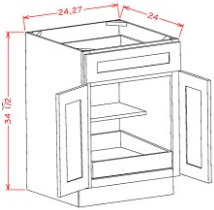

Single Door Double Rollout Shelf Base - Base Cabinets

Brentwood Shaker

B182RS	Rollout Shelf Base - 18"W x 34-1/2"H x 24"D - 1 Door - 1 Drawer -2	\$483.03
B212RS	Rollout Shelf Base - 21"W x 34-1/2"H x 24"D - 1 Door - 1 Drawer -2	\$521.26

Tray Divider w/ Drawer - Base Cabinets

Brentwood Shaker

B12TD	Tray Divider Base - 12"W x 34-1/2"H x 24"D - 1 Door - 1 Drawer - 1	\$348.96
B15TD	Tray Divider Base - 15"W x 34-1/2"H x 24"D - 1 Door - 1 Drawer - 1	\$380.42
B18TD	Tray Divider Base - 18"W x 34-1/2"H x 24"D - 1 Door - 1 Drawer - 2	\$439.95

Double Door Single Rollout Shelf Base - Base Cabinets

Brentwood Shaker

B241RS	Rollout Shelf Base - 24"W x 34-1/2"H x 24"D - 2 Doors - 1 Drawer -1	\$484.96
B271RS	Rollout Shelf Base - 27"W x 34-1/2"H x 24"D - 2 Doors - 1 Drawer -1	\$528.52
B301RS	Rollout Shelf Base - 30"W x 34-1/2"H x 24"D - 2 Doors - 1 Drawer	\$605.00
B331RS	Rollout Shelf Base - 33"W x 34-1/2"H x 24"D - 2 Doors - 2 Drawer	\$641.30
B361RS	Rollout Shelf Base - 36"W x 34-1/2"H x 24"D - 2 Doors - 2 Drawer	\$681.95