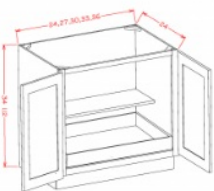

Full Height Single Door Triple Rollout Shelf Bases - Base Cabinets

Brentwood Shaker

B18FH3RS	Full Height Rollout Shelf Base - 18"W x 34-1/2"H x 24"D - 1 Door -3	\$702.76
B21FH3RS	Full Height Rollout Shelf Base - 21"W x 34-1/2"H x 24"D - 1 Door -3	\$765.68

Full Height Tray Divider Base - Base Cabinets

Brentwood Shaker

B12FHTD	Full Height Tray Divider Base - 12"W x 34-1/2"H x 24"D - 1 Door -1	\$452.54
B15FHTD	Full Height Tray Divider Base - 15"W x 34-1/2"H x 24"D - 1 Door -1	\$503.36
B18FHTD	Full Height Tray Divider Base - 18"W x 34-1/2"H x 24"D - 1 Door -2	\$579.34

Full Height Double Door Single Rollout Shelf Bases - Base Cabinets

Brentwood Shaker

B24FH1RS	Full Height Rollout Shelf Base - 24"W x 34-1/2"H x 24"D - 2 Doors -	\$681.47
B27FH1RS	Full Height Rollout Shelf Base - 27"W x 34-1/2"H x 24"D - 2 Doors -	\$744.39
B30FH1RS	Full Height Rollout Shelf Base - 30"W x 34-1/2"H x 24"D - 2 Doors -	\$839.74
B33FH1RS	Full Height Rollout Shelf Base - 33"W x 34-1/2"H x 24"D - 2 Doors -	\$894.91
B36FH1RS	Full Height Rollout Shelf Base - 36"W x 34-1/2"H x 24"D - 2 Doors -	\$954.44