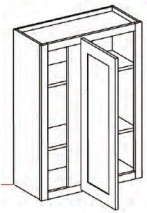

Wall Blind Corner - Wall Cabinets

Brentwood Shaker

WBC2730	Wall Blind Corner - 27"W x 12"D x 30"H (Wall Space: Min. 28"/ Ma	$275.88
WBC2736	Wall Blind Corner - 27"W x 12"D x 36"H (Wall Space: Min. 28"/ Ma	$310.72
WBC2742	Wall Blind Corner - 27"W x 12"D x 42"H (Wall Space: Min. 28"/ Ma	$361.54