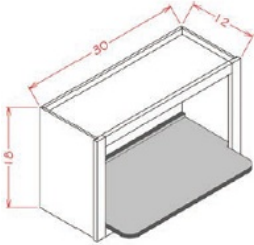

Wall X Wine Rack - Accessories

Brentwood Shaker

WXRSHLF	Wall X Wine Rack - 30"W x 12"D x 18"H - Only X shelf (to be used	\$47.43
---------	--	---------

Wall Microwave Shelf - Accessories

Brentwood Shaker

WMSSHELF	Wall Microwave Shelf - 26-1/2"W x 17"D x 3/4"T (Only shelf, to b	\$82.28
----------	--	---------