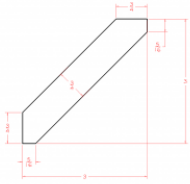

Crown Molding Long Flat - Moldings

Brentwood Shaker

LACM8

Large Angular Crown Molding - 96"L x 3"H (Takes Up 3" of Wall Sp

$94.86