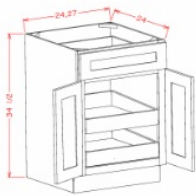

Tray Divider w/ Drawer - Base Cabinets

Brentwood Shaker

B12TD	Tray Divider Base - 12"W x 34-1/2"H x 24"D - 1 Door - 1 Drawer - 1	\$348.96
B15TD	Tray Divider Base - 15"W x 34-1/2"H x 24"D - 1 Door - 1 Drawer - 1	\$380.42
B18TD	Tray Divider Base - 18"W x 34-1/2"H x 24"D - 1 Door - 1 Drawer - 2	\$439.95

Double Door Single Rollout Shelf Base - Base Cabinets

Brentwood Shaker

B241RS	Rollout Shelf Base - 24"W x 34-1/2"H x 24"D - 2 Doors - 1 Drawer -1	\$484.96
B271RS	Rollout Shelf Base - 27"W x 34-1/2"H x 24"D - 2 Doors - 1 Drawer -1	\$528.52
B301RS	Rollout Shelf Base - 30"W x 34-1/2"H x 24"D - 2 Doors - 1 Drawer	\$605.00
B331RS	Rollout Shelf Base - 33"W x 34-1/2"H x 24"D - 2 Doors - 2 Drawer	\$641.30
B361RS	Rollout Shelf Base - 36"W x 34-1/2"H x 24"D - 2 Doors - 2 Drawer	\$681.95

Double Door Double Rollout Shelf Base - Base Cabinets

Brentwood Shaker

B242RS	Rollout Shelf Base - 24"W x 34-1/2"H x 24"D - 2 Doors - 1 Drawer -2	\$569.66
B272RS	Rollout Shelf Base - 27"W x 34-1/2"H x 24"D - 2 Doors - 1 Drawer -2	\$618.55
B302RS	Rollout Shelf Base - 30"W x 34-1/2"H x 24"D - 2 Doors - 1 Drawer	\$699.86
B332RS	Rollout Shelf Base - 33"W x 34-1/2"H x 24"D - 2 Doors - 2 Drawer	\$741.48
B362RS	Rollout Shelf Base - 36"W x 34-1/2"H x 24"D - 2 Doors - 2 Drawer	\$786.98