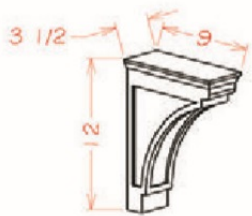

Corbel - MCB - Panels and Fillers

Brentwood Shaker

MCB	Corbel (MCB) - 3-1/2"W x 9"D x 12"H	$191.66