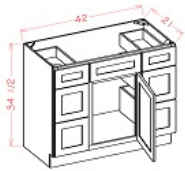

Single Door Vanity Combo - Bathroom Vanities

Brentwood Shaker

Vddb42	Vanity - 42"W x 34-1/2"H x 21"D - 1 Door - 6&nbs	$915.72