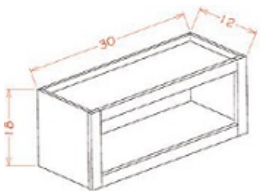

Wall Open Cabinet - Accessories

Brentwood Shaker

WOC3018	Wall Open Cabinet - 30"W x 12"D x 18"H	$139.87