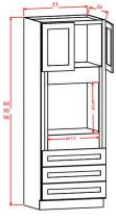

Oven Cabinet - Tall Cabinets

Brentwood Shaker

O338424	Oven Cabinet - 33"W x 24"D x 84"H - 2 Doors - 3 Drawers (Can Be	$1154.34
O339024	Oven Cabinet - 33"W x 24"D x 90"H - 2 Doors - 3 Drawers (Can Be	$1269.53
O339624	Oven Cabinet - 33"W x 24"D x 96"H - 2 Doors - 3 Drawers (Can Be	$1362.46