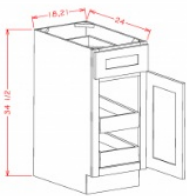

Single Door Single Rollout Shelf Base - Base Cabinets

Brentwood Shaker

B181RS	Rollout Shelf Base - 18"W x 34-1/2"H x 24"D - 1 Door - 1 Drawer -1	\$409.46
B211RS	Rollout Shelf Base - 21"W x 34-1/2"H x 24"D - 1 Door - 1 Drawer -1	\$442.86

Single Door Double Rollout Shelf Base - Base Cabinets

Brentwood Shaker

B182RS	Rollout Shelf Base - 18"W x 34-1/2"H x 24"D - 1 Door - 1 Drawer -2	\$483.03
B212RS	Rollout Shelf Base - 21"W x 34-1/2"H x 24"D - 1 Door - 1 Drawer -2	\$521.26