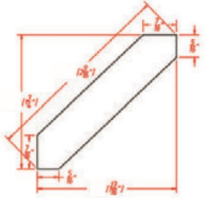

Angular Crown Molding - Moldings

Brentwood Shaker

ACM8

Angular Crown Molding Flat - 96"L x 2-9/16"H (Takes Up 1-3/4" of

$73.56