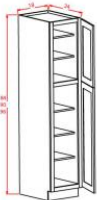

Base Microwave Cabinet - Base Cabinets

Brentwood Shaker

BMW30	Base Microwave Cabinet - 30"W x 24"D x 34-1/2"H - 1 Drawer	\$433.18
--------------	--	-----------------

Pantry Cabinet Single Door - Tall Cabinets

Brentwood Shaker

U188424	Wall Pantry - 18"W x 24"D x 84"H - 2 Doors - 1 Fixed Shelf - 5 A	\$790.85
U189024	Wall Pantry - 18"W x 24"D x 90"H - 2 Doors - 1 Fixed Shelf - 5 A	\$817.47
U189624	Wall Pantry - 18"W x 24"D x 96"H - 2 Doors - 1 Fixed Shelf - 6 A	\$855.71