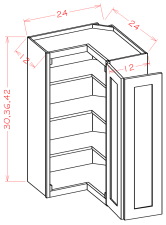

Wall Easy Reach - Wall Cabinets

Brentwood Shaker

WER2430	Wall Easy Reach - 24"W X 30"H X 12"D	$404.62
WER2436	Wall Easy Reach - 24"W X 36"H X 12"D	$454.47
WER2442	Wall Easy Reach - 24"W X 42"H X 12"D	$529.49