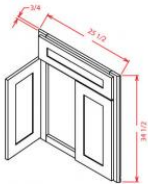

Corner Sink Front - 42" - Base Cabinets

Brentwood Shaker

DCSF42	Corner Sink Front - 26-1/4"W x 30"H x 3/4"D - 2 Doors - Requires 42	$181.01
SBF4242	Corner Sink Front Floor - 42"W x 3/4"H x 42"D (Used with DCSF42)	$82.28