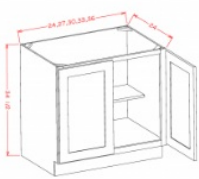

Double Door Double Rollout Shelf Base - Base Cabinets

Brentwood Shaker

B242RS	Rollout Shelf Base - 24"W x 34-1/2"H x 24"D - 2 Doors - 1 Drawer -2	\$569.66
B272RS	Rollout Shelf Base - 27"W x 34-1/2"H x 24"D - 2 Doors - 1 Drawer -2	\$618.55
B302RS	Rollout Shelf Base - 30"W x 34-1/2"H x 24"D - 2 Doors - 1 Drawer	\$699.86
B332RS	Rollout Shelf Base - 33"W x 34-1/2"H x 24"D - 2 Doors - 2 Drawer	\$741.48
B362RS	Rollout Shelf Base - 36"W x 34-1/2"H x 24"D - 2 Doors - 2 Drawer	\$786.98

Single Full Height Door Base - Base Cabinets

Brentwood Shaker

B12FH	Full Height Door Base - 12"W x 34-1/2"H x 24"D - 1 Door -1 Shelf	\$387.68
B15FH	Full Height Door Base - 15"W x 34-1/2"H x 24"D - 1 Door -1 Shelf	\$435.60
B18FH	Full Height Door Base - 18"W x 34-1/2"H x 24"D - 1 Door -1 Shelf	\$483.03
B21FH	Full Height Door Base - 21"W x 34-1/2"H x 24"D - 1 Door -1 Shelf	\$529.49

Double Full Height Door Base - Base Cabinets

Brentwood Shaker

B24FH	Full Height Door Base - 24"W x 34-1/2"H x 24"D - 2 Doors -1 Shelf	\$596.77
B27FH	Full Height Door Base - 27"W x 34-1/2"H x 24"D - 2 Doors -1 Shelf	\$654.36
B30FH	Full Height Door Base - 30"W x 34-1/2"H x 24"D - 2 Doors -1 Shelf	\$744.39
B33FH	Full Height Door Base - 33"W x 34-1/2"H x 24"D - 2 Doors -1 Shelf	\$795.21
B36FH	Full Height Door Base - 36"W x 34-1/2"H x 24"D - 2 Doors -1 Shelf	\$849.42