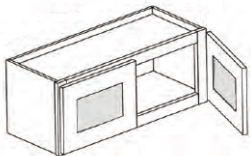

Stacker Cabinet with Glass Doors (Double Door) - Wall Cabinets

Brentwood Shaker

W2412GD	Glass Door Stacker Cabinet - Includes Cabinet W2412&n	$169.40
W2415GD	Glass Door Stacker Cabinet - Includes Cabinet W2415 with Glass D	$195.05
W2418GD	Glass Door Stacker Cabinet - Includes Cabinet W2418 with Glass D	$225.54
W2712GD	Glass Door Stacker Cabinet - Includes Cabinet W2712&n	$192.63
W2715GD	Glass Door Stacker Cabinet - Includes Cabinet W2715 with Glass D	$218.28
W2718GD	Glass Door Stacker Cabinet - Includes Cabinet W2718 with Glass D	$248.77
W3012GD	Glass Door Stacker Cabinet - Includes Cabinet W3012&n	$202.31
W3015GD	Glass Door Stacker Cabinet - Includes Cabinet W3015 with Glass D	$241.03
W3018GD	Glass Door Stacker Cabinet - Includes Cabinet W3018 with Glass D	$260.39
W3312GD	Glass Door Stacker Cabinet - Includes Cabinet W3312&n	$212.96
W3315GD	Glass Door Stacker Cabinet - Includes Cabinet W3315 with Glass D	$238.61
W3318GD	Glass Door Stacker Cabinet - Includes Cabinet W3318 with Glass D	$269.10
W3612GD	Glass Door Stacker Cabinet - Includes Cabinet W3612&n	$223.60
W3615GD	Glass Door Stacker Cabinet - Includes Cabinet W3615 with Glass D	$254.10
W3618GD	Glass Door Stacker Cabinet - Includes Cabinet W3618 with Glass D	$287.01