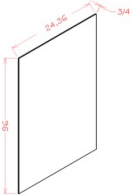

Finished Panel - Panels and Fillers

Brentwood Shaker

FPV4296	Finish Back Panel - 42"W x 1/4"D x 96"H - Finished on one Side	\$124.38
---------	--	----------

Thick Finished Panel - Panels and Fillers

Brentwood Shaker