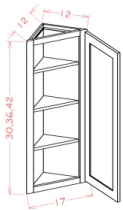

Angle Wall Cabinets - Wall Cabinets

Brentwood Shaker

AW1230	Triangle End Cabinet - 17"W x 12"D x 30"H - 1 Door - 2 Shelves	$204.73
AW1236	Triangle End Cabinet - 17"W x 12"D x 36"H - 1 Door - 2 Shelves	$222.64
AW1242	Triangle End Cabinet - 17"W x 12"D x 42"H - 1 Door - 3 Shelves	$242.96