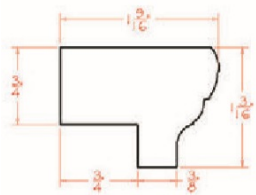

Light Rail - Moldings

Brentwood Shaker

LRM

Light Rail Molding - 96"W x 3/4"D x 1-3/16"H

$103.57