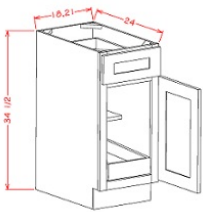

Single Door Base Tray - Base Cabinets

Brentwood Shaker

BT9	Base Tray - 9"W x 34-1/2"H x 24"D - 1 Door	\$200.37
-----	--	----------

Single Door with Drawer Base - Base Cabinets

Brentwood Shaker

B12	Base - 12"W x 24"D x 34-1/2"H - 1 Door 1 Drawer 1 Shelf	\$278.78
B15	Base - 15"W x 24"D x 34-1/2"H - 1 Door 1 Drawer 1 Shelf	\$307.82
B18	Base - 18"W x 24"D x 34-1/2"H - 1 Door 1 Drawer 1 Shelf	\$336.38
B21	Base - 21"W x 24"D x 34-1/2"H - 1 Door 1 Drawer 1 Shelf	\$363.96

Double Doors with Drawer(s) Base - Base Cabinets

Brentwood Shaker

B24	Base - 24"W x 24"D x 34-1/2"H - 2 Doors 1 Drawer 1 Shelf	\$399.78
B27	Base - 27"W x 24"D x 34-1/2"H - 2 Doors 1 Drawer 1 Shelf	\$438.50
B30	Base - 30"W x 24"D x 34-1/2"H - 2 Doors 1 Drawer 1 Shelf	\$509.65
B33	Base - 33"W x 24"D x 34-1/2"H - 2 Doors 2 Drawers 1 Shelf	\$541.11
B36	Base - 36"W x 24"D x 34-1/2"H - 2 Doors 2 Drawers 1 Shelf	\$576.92
B42	Base - 42"W x 24"D x 34-1/2"H - 2 Doors 2 Drawers 1 Shelf	\$611.77

Single Door Single Rollout Shelf Base - Base Cabinets

Brentwood Shaker

B181RS	Rollout Shelf Base - 18"W x 34-1/2"H x 24"D - 1 Door - 1 Drawer -1	\$409.46
B211RS	Rollout Shelf Base - 21"W x 34-1/2"H x 24"D - 1 Door - 1 Drawer -1	\$442.86