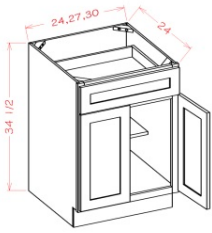

Single Door Base Tray - Base Cabinets

Brentwood Shaker

BT9	Base Tray - 9"W x 34-1/2"H x 24"D - 1 Door	\$200.37
-----	--	----------

Single Door with Drawer Base - Base Cabinets

Brentwood Shaker

B12	Base - 12"W x 24"D x 34-1/2"H - 1 Door 1 Drawer 1 Shelf	\$278.78
B15	Base - 15"W x 24"D x 34-1/2"H - 1 Door 1 Drawer 1 Shelf	\$307.82
B18	Base - 18"W x 24"D x 34-1/2"H - 1 Door 1 Drawer 1 Shelf	\$336.38
B21	Base - 21"W x 24"D x 34-1/2"H - 1 Door 1 Drawer 1 Shelf	\$363.96

Double Doors with Drawer(s) Base - Base Cabinets

Brentwood Shaker

B24	Base - 24"W x 24"D x 34-1/2"H - 2 Doors 1 Drawer 1 Shelf	\$399.78
B27	Base - 27"W x 24"D x 34-1/2"H - 2 Doors 1 Drawer 1 Shelf	\$438.50
B30	Base - 30"W x 24"D x 34-1/2"H - 2 Doors 1 Drawer 1 Shelf	\$509.65
B33	Base - 33"W x 24"D x 34-1/2"H - 2 Doors 2 Drawers 1 Shelf	\$541.11
B36	Base - 36"W x 24"D x 34-1/2"H - 2 Doors 2 Drawers 1 Shelf	\$576.92
B42	Base - 42"W x 24"D x 34-1/2"H - 2 Doors 2 Drawers 1 Shelf	\$611.77