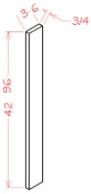

Wall/Base/Tall Fillers - Panels and Fillers

Brentwood Shaker

F342	Wall/Base Filler - 3"W x 3/4"D x 42"H (Finished on one face)	$22.26
F396	Tall Filler - 3"W x 3/4"D x 96"H (Finished on one face)	$68.72
F642	Wall/Base Filler - 6"W x 3/4"D x 42"H (Finished on one face)	$43.56
F696	Tall Filler - 6"W x 3/4"D x 96"H (Finished on one face)	$109.86