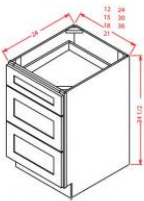

Three Drawer Pack Base - Base Cabinets

Brentwood Shaker

3DB12	Drawer Pack - 12"W x 24"D x 34-1/2"H - 3 Drawers	$409.46
3DB15	Drawer Pack - 15"W x 24"D x 34-1/2"H - 3 Drawers	$449.63
3DB18	Drawer Pack - 18"W x 24"D x 34-1/2"H - 3 Drawers	$480.12
3DB21	Drawer Pack - 21"W x 24"D x 34-1/2"H - 3 Drawers	$509.65
3DB24	Drawer Pack - 24"W x 24"D x 34-1/2"H - 3 Drawers	$540.14
3DB30	Drawer Pack - 30"W x 24"D x 34-1/2"H - 3 Drawers	$609.35
3DB36	Drawer Pack - 36"W x 24"D x 34-1/2"H - 3 Drawers	$692.60