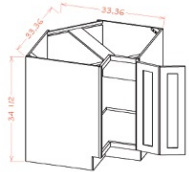

Easy Reach Base Corner Cabinet - Base Cabinets

Brentwood Shaker

BER33	Easy Reach Base Corner Cabinet (w/o lazy susan) - 33"W x 33"D x	$475.77
BER36	Easy Reach Base Corner Cabinet (w/o lazy susan) - 36"W x 36"D x	$525.62