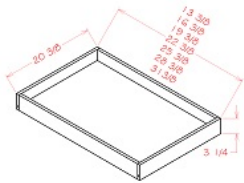

Full Height Door Base w/ Shelf P/O - Accessories

Brentwood Shaker

BT9PO	Full Height Door Base Spice Cabinet - 9"W x 34-1/2"H x 24"D (Includ	\$622.90
-------	---	----------

Roll Out Tray - Accessories

Brentwood Shaker