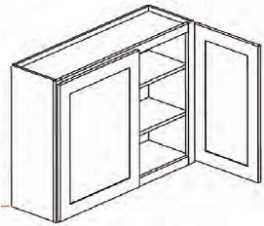

42" High Double Door - Wall Cabinets

Brentwood Shaker

W2442	Wall Cabinet - 24"W x 12"D x 42"H - 2 Doors - 3 Adjustable Shelv	$392.52
W2742	Wall Cabinet - 27"W x 12"D x 42"H - 2 Doors - 3 Adjustable Shelv	$419.62
W3042	Wall Cabinet - 30"W x 12"D x 42"H - 2 Doors - 3 Adjustable Shelv	$451.08
W3342	Wall Cabinet - 33"W x 12"D x 42"H - 2 Doors - 3 Adjustable Shelv	$484.96
W3642	Wall Cabinet - 36"W x 12"D x 42"H - 2 Doors - 3 Adjustable Shelv	$522.23