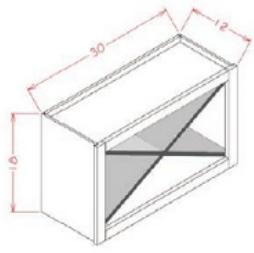

Wall X Wine Rack - Accessories

Brentwood Shaker

WXRSHLF	Wall X Wine Rack - 30"W x 12"D x 18"H - Only X shelf (to be used	$47.43