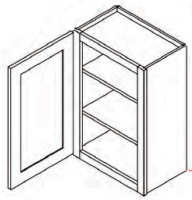

42" High Single Door - Wall Cabinets

Brentwood Shaker

W0942	Wall Cabinet - 9"W x 12"D x 42"H - 1 Door &ndash; 3 Adjustable S	$194.08
W1242	Wall Cabinet - 12"W x 12"D x 42"H - 1 Door &ndash; 3 Adjustable	$220.70
W1542	Wall Cabinet - 15"W x 12"D x 42"H - 1 Door &ndash; 3 Adjustable	$261.36
W1842	Wall Cabinet - 18"W x 12"D x 42"H - 1 Door &ndash; 3 Adjustable	$296.69
W2142	Wall Cabinet - 21"W x 12"D x 42"H - 1 Door &ndash; 3 Adjustable	$325.73