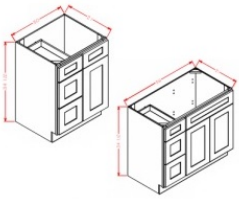

Vanity Combo Base - Drawers Left - Bathroom Vanities

Brentwood Shaker

V3021DL	Vanity - 30"W x 34-1/2"H x 21"D - 1 Door - 3 Left Dra	$534.33
V3621DL	Vanity - 36"W x 34-1/2"H x 21"D - 2 Doors - 3 Left Dr	$591.44