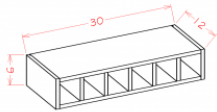

Wall Wine Cubby - Accessories

Brentwood Shaker

WWC630	Wall Wine Cubby - 30"W X 6"H X 12"D	$150.04