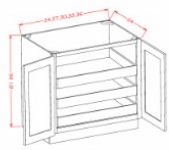

Full Height Double Door Single Rollout Shelf Bases - Base Cabinets

Brentwood Shaker

B24FH1RS	Full Height Rollout Shelf Base - 24"W x 34-1/2"H x 24"D - 2 Doors -	\$681.47
B27FH1RS	Full Height Rollout Shelf Base - 27"W x 34-1/2"H x 24"D - 2 Doors -	\$744.39
B30FH1RS	Full Height Rollout Shelf Base - 30"W x 34-1/2"H x 24"D - 2 Doors -	\$839.74
B33FH1RS	Full Height Rollout Shelf Base - 33"W x 34-1/2"H x 24"D - 2 Doors -	\$894.91
B36FH1RS	Full Height Rollout Shelf Base - 36"W x 34-1/2"H x 24"D - 2 Doors -	\$954.44

Full Height Double Door Double Rollout Shelf Bases - Base Cabinets

Brentwood Shaker

B24FH2RS	Full Height Rollout Shelf Base - 24"W x 34-1/2"H x 24"D - 2 Doors -	\$766.17
B27FH2RS	Full Height Rollout Shelf Base - 27"W x 34-1/2"H x 24"D - 2 Doors -	\$834.41
B30FH2RS	Full Height Rollout Shelf Base - 30"W x 34-1/2"H x 24"D - 2 Doors -	\$934.60
B33FH2RS	Full Height Rollout Shelf Base - 33"W x 34-1/2"H x 24"D - 2 Doors -	\$995.10
B36FH2RS	Full Height Rollout Shelf Base - 36"W x 34-1/2"H x 24"D - 2 Doors -	\$1059.96

Full Height Double Door Triple Rollout Shelf Bases - Base Cabinets

Brentwood Shaker

B24FH3RS	Full Height Rollout Shelf Base - 24"W x 34-1/2"H x 24"D - 2 Doors -	\$851.35
B27FH3RS	Full Height Rollout Shelf Base - 27"W x 34-1/2"H x 24"D - 2 Doors -	\$924.44
B30FH3RS	Full Height Rollout Shelf Base - 30"W x 34-1/2"H x 24"D - 2 Doors -	\$1029.46
B33FH3RS	Full Height Rollout Shelf Base - 33"W x 34-1/2"H x 24"D - 2 Doors -	\$1095.29
B36FH3RS	Full Height Rollout Shelf Base - 36"W x 34-1/2"H x 24"D - 2 Doors -	\$1164.98