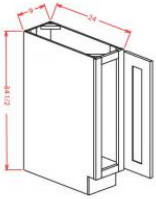

Single Door Base Tray - Base Cabinets

Brentwood Shaker

BT9	Base Tray - 9"W x 34-1/2"H x 24"D - 1 Door	\$200.37
-----	--	----------

Single Door with Drawer Base - Base Cabinets

Brentwood Shaker

B12	Base - 12"W x 24"D x 34-1/2"H - 1 Door 1 Drawer 1 Shelf	\$278.78
B15	Base - 15"W x 24"D x 34-1/2"H - 1 Door 1 Drawer 1 Shelf	\$307.82
B18	Base - 18"W x 24"D x 34-1/2"H - 1 Door 1 Drawer 1 Shelf	\$336.38
B21	Base - 21"W x 24"D x 34-1/2"H - 1 Door 1 Drawer 1 Shelf	\$363.96