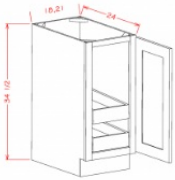

Double Full Height Door Base - Base Cabinets

Brentwood Shaker

B24FH	Full Height Door Base - 24"W x 34-1/2"H x 24"D - 2 Doors -1 Shelf	\$596.77
B27FH	Full Height Door Base - 27"W x 34-1/2"H x 24"D - 2 Doors -1 Shelf	\$654.36
B30FH	Full Height Door Base - 30"W x 34-1/2"H x 24"D - 2 Doors -1 Shelf	\$744.39
B33FH	Full Height Door Base - 33"W x 34-1/2"H x 24"D - 2 Doors -1 Shelf	\$795.21
B36FH	Full Height Door Base - 36"W x 34-1/2"H x 24"D - 2 Doors -1 Shelf	\$849.42

Full Height Single Door Single Rollout Shelf Base - Base Cabinets

Brentwood Shaker

B18FH1RS	Full Height Rollout Shelf Base - 18"W x 34-1/2"H x 24"D - 1 Door -1	\$556.11
B21FH1RS	Full Height Rollout Shelf Base - 21"W x 34-1/2"H x 24"D - 1 Door -1	\$608.38

Full Height Single Door Double Rollout Shelf Bases - Base Cabinets

Brentwood Shaker

B18FH2RS	Full Height Rollout Shelf Base - 18"W x 34-1/2"H x 24"D - 1 Door -2	\$629.20
B21FH2RS	Full Height Rollout Shelf Base - 21"W x 34-1/2"H x 24"D - 1 Door -2	\$686.79