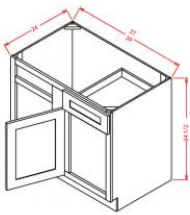

Blind Base Cabinet - Base Cabinets

Brentwood Shaker

BBC36	Blind Base Cabinet - 27"W x 24"D x 34-1/2"H - 1 Door - 1 Drawer	$375.58
BBC42	Blind Base Cabinet - 39"W x 24"D x 34-1/2"H - 1 Door - 1 Drawer	$458.34