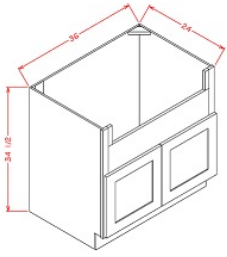

Farm Sink Base - Base Cabinets

Brentwood Shaker

FSB30	Farm Sink Base - 30"W x 24"D x 34-1/2"H - 2 Doors (14-3/4"W x 19	$356.70
FSB36	Farm Sink Base - 36"W x 24"D x 34-1/2"H - 2 Doors (17-3/4"W x 19	$433.18