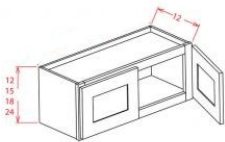

30" Bridge - Wall Cabinets

Brentwood Shaker

W3012	Wall Cabinet - 30"W x 12"D x 12"H - 2 Doors	$193.11
W3015	Wall Cabinet - 30"W x 12"D x 15"H - 2 Doors	$215.38
W3018	Wall Cabinet - 30"W x 12"D x 18"H - 2 Doors	$234.74
W3024	Wall Cabinet - 30"W x 12"D x 24"H - 2 Doors	$280.72