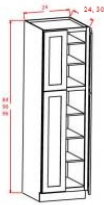

Pantry Cabinet Double Door - Tall Cabinets

Brentwood Shaker

U248424	Wall Pantry - 24"W x 24"D x 84"H - 4 Doors - 1 Fixed Shelf - 5 A	$934.12
U249024	Wall Pantry - 24"W x 24"D x 90"H - 4 Doors - 1 Fixed Shelf - 5 A	$971.87
U249624	Wall Pantry - 24"W x 24"D x 96"H - 4 Doors - 1 Fixed Shelf - 6 A	$1019.30
U308424	Wall Pantry - 30"W x 24"D x 84"H - 4 Doors - 1 Fixed Shelf - 5 A	$998.97
U309024	Wall Pantry - 30"W x 24"D x 90"H - 4 Doors - 1 Fixed Shelf - 5 A	$1040.60
U309624	Wall Pantry - 30"W x 24"D x 96"H - 4 Doors - 1 Fixed Shelf - 6 A	$1094.32