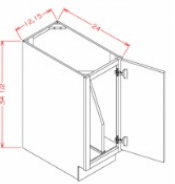

Full Height Single Door Double Rollout Shelf Bases - Base Cabinets

Brentwood Shaker

B18FH2RS	Full Height Rollout Shelf Base - 18"W x 34-1/2"H x 24"D - 1 Door -2	\$629.20
B21FH2RS	Full Height Rollout Shelf Base - 21"W x 34-1/2"H x 24"D - 1 Door -2	\$686.79

Full Height Single Door Triple Rollout Shelf Bases - Base Cabinets

Brentwood Shaker

B18FH3RS	Full Height Rollout Shelf Base - 18"W x 34-1/2"H x 24"D - 1 Door -3	\$702.76
B21FH3RS	Full Height Rollout Shelf Base - 21"W x 34-1/2"H x 24"D - 1 Door -3	\$765.68

Full Height Tray Divider Base - Base Cabinets

Brentwood Shaker

B12FHTD	Full Height Tray Divider Base - 12"W x 34-1/2"H x 24"D - 1 Door -1	\$452.54
B15FHTD	Full Height Tray Divider Base - 15"W x 34-1/2"H x 24"D - 1 Door -1	\$503.36
B18FHTD	Full Height Tray Divider Base - 18"W x 34-1/2"H x 24"D - 1 Door -2	\$579.34