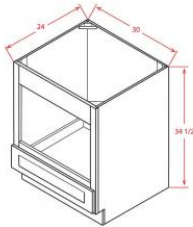

Base Microwave Cabinet - Base Cabinets

Brentwood Shaker

BMW30	Base Microwave Cabinet - 30"W x 24"D x 34-1/2"H - 1 Drawer	$433.18