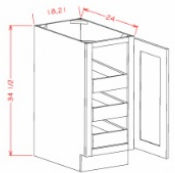

Full Height Single Door Single Rollout Shelf Base - Base Cabinets

Brentwood Shaker

B18FH1RS	Full Height Rollout Shelf Base - 18"W x 34-1/2"H x 24"D - 1 Door -1	\$556.11
B21FH1RS	Full Height Rollout Shelf Base - 21"W x 34-1/2"H x 24"D - 1 Door -1	\$608.38

Full Height Single Door Double Rollout Shelf Bases - Base Cabinets

Brentwood Shaker

B18FH2RS	Full Height Rollout Shelf Base - 18"W x 34-1/2"H x 24"D - 1 Door -2	\$629.20
B21FH2RS	Full Height Rollout Shelf Base - 21"W x 34-1/2"H x 24"D - 1 Door -2	\$686.79

Full Height Single Door Triple Rollout Shelf Bases - Base Cabinets

Brentwood Shaker

B18FH3RS	Full Height Rollout Shelf Base - 18"W x 34-1/2"H x 24"D - 1 Door -3	\$702.76
B21FH3RS	Full Height Rollout Shelf Base - 21"W x 34-1/2"H x 24"D - 1 Door -3	\$765.68