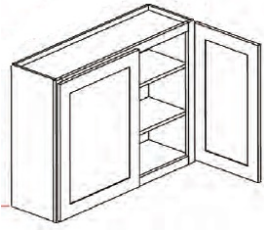

30" High Double Door - Wall Cabinets

Brentwood Shaker

W2430	Wall Cabinet - 24"W x 12"D x 30"H - 2 Doors - 2 Adjustable Shelv	$287.49
W2730	Wall Cabinet - 27"W x 12"D x 30"H - 2 Doors - 2 Adjustable Shelv	$317.98
W3030	Wall Cabinet - 30"W x 12"D x 30"H - 2 Doors - 2 Adjustable Shelv	$342.18
W3330	Wall Cabinet - 33"W x 12"D x 30"H - 2 Doors - 2 Adjustable Shelv	$371.71
W3630	Wall Cabinet - 36"W x 12"D x 30"H - 2 Doors - 2 Adjustable Shelv	$394.94