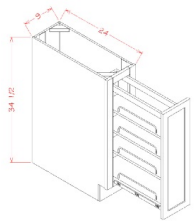

Full Height Door Base w/ Shelf P/O - Accessories

Brentwood Shaker

BT9PO	Full Height Door Base Spice Cabinet - 9"W x 34-1/2"H x 24"D (Includ	$622.90