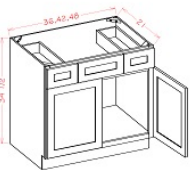

Vanity Combo Bases - Bathroom Vanities

Brentwood Shaker

VSD36	Vanity - 36"W x 34-1/2"H x 21"D - 2 Doors - 2 To	$527.56
VSD42	Vanity - 42"W x 34-1/2"H x 21"D - 2 Doors - 2 To	$584.67
VSD48	Vanity - 48"W x 34-1/2"H x 21"D - 2 Doors - 2 To	$642.26