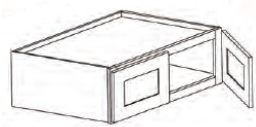

36" Wide x 24" Deep Refrigerator - Wall Cabinets

Brentwood Shaker

W361224	Wall Refrigerator Cabinet - 36"W x 24"D x 12"H	$272.00
W361524	Wall Refrigerator Cabinet - 36"W x 24"D x 15"H	$287.01
W361824	Wall Refrigerator Cabinet - 36"W x 24"D x 18"H	$307.82
W362424	Wall Refrigerator Cabinet - 36"W x 24"D x 24"H	$400.75