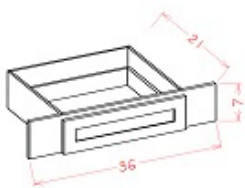

Vanity Knee Drawer - Bathroom Vanities

Brentwood Shaker

VKD36	Vanity Knee Drawer - 36"W x 7"H x 21"D	$123.90