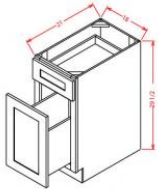

Drawer File Base - Base Cabinets

Brentwood Shaker

DFB18	Drawer File Base - 18"W x 21"D x 29-1/2"H (Height is Less Than S)	$377.52