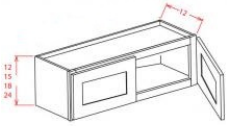

36" Bridge - Wall Cabinets

Brentwood Shaker

W3612	Wall Cabinet - 36"W x 12"D x 12"H - 2 Doors	$212.47
W3615	Wall Cabinet - 36"W x 12"D x 15"H - 2 Doors	$228.93
W3618	Wall Cabinet - 36"W x 12"D x 18"H - 2 Doors	$256.03
W3624	Wall Cabinet - 36"W x 12"D x 24"H - 2 Doors	$330.57