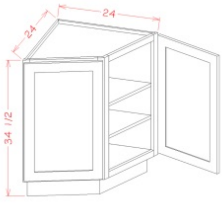

Base End Cabinet - Base Cabinets

Brentwood Shaker

BEC24	Base End Angle Cabinet - 24"W x 24"D x 34-1/2"H - 2 Doors (17-1/2" D)	$357.19