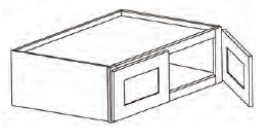

33" Wide x 24" Deep Refrigerator - Wall Cabinets

Brentwood Shaker

W331224	Wall Refrigerator Cabinet - 33"W x 24"D x 12"H	$267.65
W331524	Wall Refrigerator Cabinet - 33"W x 24"D x 15"H	$284.59
W331824	Wall Refrigerator Cabinet - 33"W x 24"D x 18"H	$306.37
W332424	Wall Refrigerator Cabinet - 33"W x 24"D x 24"H	$396.88