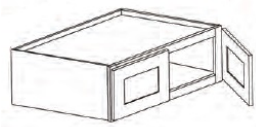

30" Wide x 24" Deep Refrigerator - Wall Cabinets

Brentwood Shaker

W301224	Wall Refrigerator Cabinet - 30"W x 24"D x 12"H	$259.90
W301524	Wall Refrigerator Cabinet - 30"W x 24"D x 15"H	$272.00
W301824	Wall Refrigerator Cabinet - 30"W x 24"D x 18"H	$291.36
W302424	Wall Refrigerator Cabinet - 30"W x 24"D x 24"H	$381.39