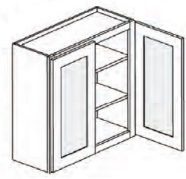

Cabinet with Glass Doors (Double Door) - Wall Cabinets

Brentwood Shaker

W2430GD	Glass Door Wall Cabinet - Includes Cabinet W2430 with	$303.46
W2436GD	Glass Door Wall Cabinet - Includes Cabinet W2436 with Finis	$351.86
W2442GD	Glass Door Wall Cabinet - Includes Cabinet W2442 with Finis	$403.17
W3030GD	Glass Door Wall Cabinet - Includes Cabinet W3030 with	$352.35
W3036GD	Glass Door Wall Cabinet - Includes Cabinet W3036 with	$405.10
W3042GD	Glass Door Wall Cabinet - Includes Cabinet W3042 with Finis	$463.67