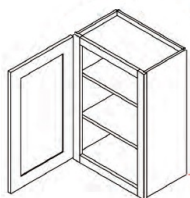

30" High Single Door - Wall Cabinets

Brentwood Shaker

W0930	Wall Cabinet - 9"W x 12"D x 30"H - 1 Door - 2 Shelves	$154.39
W1230	Wall Cabinet - 12"W x 12"D x 30"H - 1 Door - 2 Shelves	$170.36
W1530	Wall Cabinet - 15"W x 12"D x 30"H - 1 Door - 2 Shelves	$199.40
W1830	Wall Cabinet - 18"W x 12"D x 30"H - 1 Door - 2 Shelves	$226.02
W2130	Wall Cabinet - 21"W x 12"D x 30"H - 1 Door - 2 Shelves	$252.64