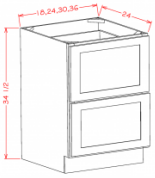

2DB24	Drawer Pack - 24"W x 24"D x 34-1/2"H - 2 Drawers	$538.69
2DB30	Drawer Pack - 30"W x 24"D x 34-1/2"H - 2 Drawers	$608.38
2DB36	Drawer Pack - 36"W x 24"D x 34-1/2"H - 2 Drawers	$691.63