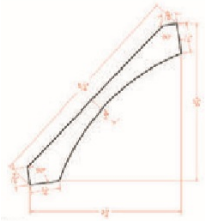

Concave Crown Molding - Moldings

Brentwood Shaker

COV

Crown Molding Concave - 96"L x 5-1/16"H (Takes Up 3-5/8" of

$134.06