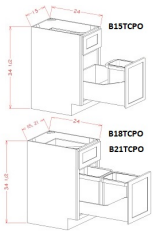

Waste Basket Base Cabinet - Accessories

Brentwood Shaker

B15TCPO	Waste Basket Base - (Includes cabinet) 15"W x 34-1/2"H x 24"D	$767.62
B18TCPO	Waste Basket Base - (Includes cabinet) 18"W x 34-1/2"H x 24"D	$811.66
B21TCPO	Waste Basket Base - (Includes cabinet) 21"W x 34-1/2"H x 24"D	$847.96