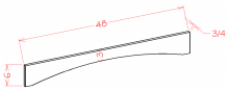

VASH48	Shaker Valance - 48"W x 3/4"D x 6"H	$98.25