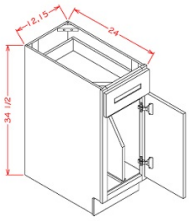

Tray Divider w/ Drawer - Base Cabinets

Brentwood Shaker

B12TD	Tray Divider Base - 12"W x 34-1/2"H x 24"D - 1 Door - 1 Drawer - 1	$348.96
B15TD	Tray Divider Base - 15"W x 34-1/2"H x 24"D - 1 Door - 1 Drawer - 1	$380.42
B18TD	Tray Divider Base - 18"W x 34-1/2"H x 24"D - 1 Door - 1 Drawer - 2	$439.95