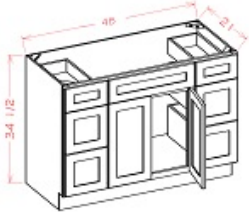

Single Door Vanity Combo - Bathroom Vanities

Brentwood Shaker

Vddb42	Vanity - 42"W x 34-1/2"H x 21"D - 1 Door - 6&nbs	\$915.72
--------	--	----------

Double Door Vanity Combo - Bathroom Vanities

Brentwood Shaker