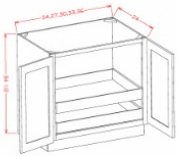

Full Height Tray Divider Base - Base Cabinets

Brentwood Shaker

B12FHTD	Full Height Tray Divider Base - 12"W x 34-1/2"H x 24"D - 1 Door -1	\$452.54
B15FHTD	Full Height Tray Divider Base - 15"W x 34-1/2"H x 24"D - 1 Door -1	\$503.36
B18FHTD	Full Height Tray Divider Base - 18"W x 34-1/2"H x 24"D - 1 Door -2	\$579.34

Full Height Double Door Single Rollout Shelf Bases - Base Cabinets

Brentwood Shaker

B24FH1RS	Full Height Rollout Shelf Base - 24"W x 34-1/2"H x 24"D - 2 Doors -	\$681.47
B27FH1RS	Full Height Rollout Shelf Base - 27"W x 34-1/2"H x 24"D - 2 Doors -	\$744.39
B30FH1RS	Full Height Rollout Shelf Base - 30"W x 34-1/2"H x 24"D - 2 Doors -	\$839.74
B33FH1RS	Full Height Rollout Shelf Base - 33"W x 34-1/2"H x 24"D - 2 Doors -	\$894.91
B36FH1RS	Full Height Rollout Shelf Base - 36"W x 34-1/2"H x 24"D - 2 Doors -	\$954.44

Full Height Double Door Double Rollout Shelf Bases - Base Cabinets

Brentwood Shaker

B24FH2RS	Full Height Rollout Shelf Base - 24"W x 34-1/2"H x 24"D - 2 Doors -	\$766.17
B27FH2RS	Full Height Rollout Shelf Base - 27"W x 34-1/2"H x 24"D - 2 Doors -	\$834.41
B30FH2RS	Full Height Rollout Shelf Base - 30"W x 34-1/2"H x 24"D - 2 Doors -	\$934.60
B33FH2RS	Full Height Rollout Shelf Base - 33"W x 34-1/2"H x 24"D - 2 Doors -	\$995.10
B36FH2RS	Full Height Rollout Shelf Base - 36"W x 34-1/2"H x 24"D - 2 Doors -	\$1059.96