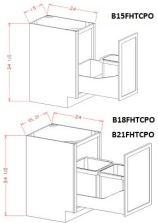

Full Height Waste Basket Base Cabinet - Accessories

Brentwood Shaker

B15FHTCPO	Waste Basket Base - (Includes cabinet) 15"W x 34-1/2"H x 24"D -&	$895.40
B18FHTCPO	Waste Basket Base - (Includes cabinet) 18"W x 34-1/2"H x 24"D -&	$958.32
B21FHTCPO	Waste Basket Base - (Includes cabinet) 21"W x 34-1/2"H x 24"D&nb	$1013.49