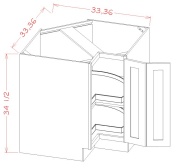

Three Drawer Pack Base - Base Cabinets

Brentwood Shaker

3DB12	Drawer Pack - 12"W x 24"D x 34-1/2"H - 3 Drawers	\$409.46
3DB15	Drawer Pack - 15"W x 24"D x 34-1/2"H - 3 Drawers	\$449.63
3DB18	Drawer Pack - 18"W x 24"D x 34-1/2"H - 3 Drawers	\$480.12
3DB21	Drawer Pack - 21"W x 24"D x 34-1/2"H - 3 Drawers	\$509.65
3DB24	Drawer Pack - 24"W x 24"D x 34-1/2"H - 3 Drawers	\$540.14
3DB30	Drawer Pack - 30"W x 24"D x 34-1/2"H - 3 Drawers	\$609.35
3DB36	Drawer Pack - 36"W x 24"D x 34-1/2"H - 3 Drawers	\$692.60

Brentwood Shaker

LSB33	Easy Reach Base Corner Cabinet (with lazy susan) - 33"W x 33"D x	\$667.92
LSB36	Easy Reach Base Corner Cabinet (with lazy susan) - 36"W x 36"D x	\$717.77

Easy Reach Base Corner Cabinet - Base Cabinets