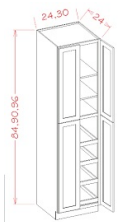

Pantry Cabinet Double Door w/ Rollouts - Tall Cabinets

Brentwood Shaker

U2484244RS	Wall Pantry w/ Rollout - 24"W x 84"H x 24"D - 4 Doors - 4 Rollout s	$1273.40
U2490244RS	Wall Pantry w/ Rollout - 24"W x 90"H x 24"D - 4 Doors - 4 Rollout s	$1311.15
U2496244RS	Wall Pantry w/ Rollout - 24"W x 96"H x 24"D - 4 Doors - 4 Rollout s	$1359.07
U3084244RS	Wall Pantry w/ Rollout - 30"W x 84"H x 24"D - 4 Doors - 4 Rollout	$1378.43
U3090244RS	Wall Pantry w/ Rollout - 30"W x 90"H x 24"D - 4 Doors - 4 Rollout s	$1421.02
U3096244RS	Wall Pantry w/ Rollout - 30"W x 96"H x 24"D - 4 Doors - 4 Rollout s	$1474.26