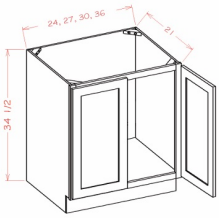

Full Height Double Door Sink Base Vanity - Bathroom Vanities

Brentwood Shaker

VS24FH	Vanity - 24"W x 34-1/2"H x 21"D - 2 Doors	$513.52
VS27FH	Vanity - 27"W x 34-1/2"H x 21"D - 2 Doors	$556.60
VS30FH	Vanity - 30"W x 34-1/2"H x 21"D - 2 Doors	$602.58
VS36FH	Vanity - 36"W x 34-1/2"H x 21"D - 2 Doors	$691.15