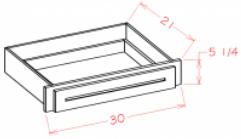

Vanity Knee Drawer - Bathroom Vanities

Brentwood Shaker

VKD36	Vanity Knee Drawer - 36"W x 7"H x 21"D	\$123.90
-------	--	----------

Desk Knee Drawer - Bathroom Vanities

Brentwood Shaker

DKD30 Desk Knee Drawer - 30"W x 5-1/4"H x 21"D \$161.65