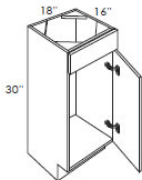

Single Door Vanity Sink Base - Bathroom Vanities

Capri White

V1816-30 Single Door Vanity Sink Base Cabinet -18"W x 16"D x 30"H - 1 Door - $178.16