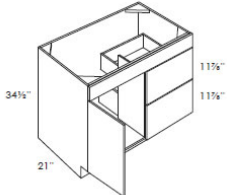

Single Door And Drawers Vanity Sink Base Cabinet - Bathroom Vanities

Capri White

VSD2421-34	Single Door And Drawers Vanity Sink Base Cabinet - 24"W x 34-1/2"H	$319.68
VSD3021-34	Single Door And Drawers Vanity Sink Base Cabinet - 30"W x 34-1/2"H	$333.31
VSD3621-34	Single Door And Drawers Vanity Sink Base Cabinet - 36"W x 34-1/2"H	$404.92