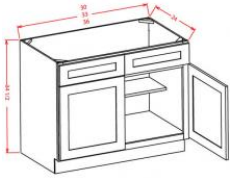

Sink Base - Base Cabinets

Capri White

SB24	Sink Base - 24"W x 24"D x 34-1/2"H - 2 Doors - 1 Header	$272.79
SB27	Sink Base - 27"W x 24"D x 34-1/2"H - 2 Doors - 1 Header	$283.02
SB30	Sink Base - 30"W x 24"D x 34-1/2"H - 2 Doors - 1 Header	$296.66
SB33	Sink Base - 33"W x 24"D x 34-1/2"H - 2 Doors - 1 Header	$317.97
SB36	Sink Base - 36"W x 24"D x 34-1/2"H - 2 Doors - 1 Header	$339.28
SB39	Sink Base - 39"W x 24"D x 34-1/2"H - 2 Doors - 2 Headers	$362.30
SB42	Sink Base - 42"W x 24"D x 34-1/2"H - 2 Doors - 2 Headers	$419.42