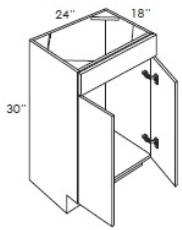

Double Door Vanity Sink Base Cabinet - Bathroom Vanities

Capri White

V2418-30	Double Door Vanity Sink Base Cabinet - 24"W x 18"D x 30"H - 2 Doors	$225.05