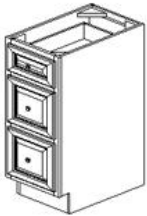

Double Door with Drawer(s) Base - Base Cabinets

Capri White

B24	Base - 24"W x 24"D x 34-1/2"H - 2 Doors - 1 Drawer	\$317.12
B27	Base - 27"W x 24"D x 34-1/2"H - 2 Doors - 1 Drawer	\$333.31
B30	Base - 30"W x 24"D x 34-1/2"H - 2 Doors - 2 Drawer	\$386.17
B33	Base - 33"W x 24"D x 34-1/2"H - 2 Doors - 2 Drawers	\$407.48
B36	Base - 36"W x 24"D x 34-1/2"H - 2 Doors - 2 Drawers	\$429.64

Sink Base - Base Cabinets

Capri White

SB24	Sink Base - 24"W x 24"D x 34-1/2"H - 2 Doors - 1 Header	\$272.79
SB27	Sink Base - 27"W x 24"D x 34-1/2"H - 2 Doors - 1 Header	\$283.02
SB30	Sink Base - 30"W x 24"D x 34-1/2"H - 2 Doors - 1 Header	\$296.66
SB33	Sink Base - 33"W x 24"D x 34-1/2"H - 2 Doors - 1 Header	\$317.97
SB36	Sink Base - 36"W x 24"D x 34-1/2"H - 2 Doors - 1 Header	\$339.28
SB39	Sink Base - 39"W x 24"D x 34-1/2"H - 2 Doors - 2 Headers	\$362.30
SB42	Sink Base - 42"W x 24"D x 34-1/2"H - 2 Doors - 2 Headers	\$419.42

Drawer Pack Base - Base Cabinets

Capri White

DB12(3)	Drawer Pack - 12"W x 24"D x 34-1/2"H - 3 Drawers	\$318.82
DB15(3)	Drawer Pack - 15"W x 24"D x 34-1/2"H - 3 Drawers	\$349.51
DB18(3)	Drawer Pack - 18"W x 24"D x 34-1/2"H - 3 Drawers	\$380.20
DB21(3)	Drawer Pack - 21"W x 24"D x 34-1/2"H - 3 Drawers	\$405.78
DB24(3)	Drawer Pack - 24"W x 24"D x 34-1/2"H - 3 Drawers	\$441.58

LSB36	Lazy Susan Base Cabinet - 36"W x 24"D x 34-1/2"H - 2 Doors (Requ	\$541.32
-------	--	----------

BLB36/39	Blind Base Cabinet - 27"W x 24"D x 34-1/2"H - 1 Door - 1 Drawer	\$305.18
----------	---	----------