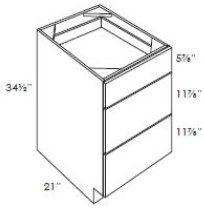

VDB1221-34	Vanity Drawer Base Cabinet - 12"W x 34-1/2"H x 21"D	$267.67
VDB1521-34	Vanity Drawer Base Cabinet - 15"W x 34-1/2"H x 21"D	$293.25