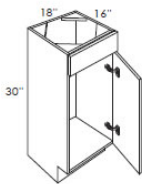

Vanity Sink Base - Bathroom Vanities

Capri White

VS24-34	Vanity Base - 24"W x 34-1/2"H x 21"D - 2 Doors - 1 Header	$239.54
VS30-34	Vanity Base - 30"W x 34-1/2"H x 21"D - 2 Doors - 1 Header	$275.35
VS36-34	Vanity Base - 36"W x 34-1/2"H x 21"D - 2 Doors - 1 Header	$304.33