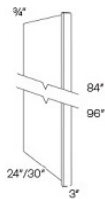

Base Fillers - Panels and Fillers

Capri White

BF3	Base Filler - 3"W x 34-1/2"H x 3/4"T	\$14.49
BF6	Base Filler - 6"W x 34-1/2"H x 3/4"T	\$24.72

Tall Fillers - Panels and Fillers

Capri White

TF396	Tall Filler - 3"W x 96"H x 3/4"T	\$61.37
TF696	Tall Filler - 6"W x 96"H x 3/4"T	\$121.05

Refrigerator Panels - Panels and Fillers

Capri White

REP3	Refrigerator End Panel - 24"W x 96"H x 1/2"T x 3" Return - SOLID	\$193.51
REP96	Refrigerator End Panel - 24"W x 96"H x 1/2"T	\$132.13

Dishwasher Panel - Panels and Fillers