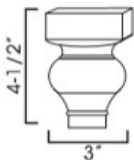

Decor Short Leg 2 - Panels and Fillers

Catalina Glaze

LEG-SMALL52 Decor Short Leg - 3"W x 4-1/2"H x 1-1/2"D $50.06