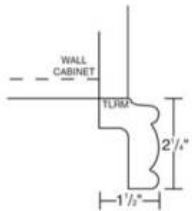

Light Rail Molding - Moldings

Catalina Glaze

LRM8	Light Rail Molding - 96"L x 1-1/2"W x 1"H	\$98.91
------	---	---------

Under Wall Cabinet Molding - Moldings

Catalina Glaze

TLRM8	Under Wall Cabinet Molding - 96"L x 1-1/2"W x 2-1/4"H	\$241.79
-------	---	----------