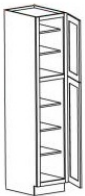

Catalina Glaze

BBLC39/42-36	Base Blind Corner - 36"W x 24"D x 34-1/2"H - 1 Door - 1 Drawer -	\$401.77
BBLC42/45-39	Base Blind Corner - 39"W x 24"D x 34-1/2"H - 1 Door - 1 Drawer -	\$407.88
BBLC45/48-42	Base Blind Corner - 42"W x 24"D x 34-1/2"H - 1 Door - 1 Drawer -	\$411.54

Corner Sink Base Cabinet - Base Cabinets

Catalina Glaze

BDCF36	Base Diagonal Corner - 36"W x 34-1/2"H x 24"D - 1 Door (18"W) -	\$534.89
--------	---	----------

Corner Sink Front - Base Cabinets

Catalina Glaze

BDCF36K-FL	Base Diagonal Corner Frame and Kicker - 36"W x 34-1/2"H x 24"D -	\$161.19
------------	--	----------

Base End Cabinet - Base Cabinets

Catalina Glaze

AB24	Base End Angle Corner - 24"W x 34-1/2"H x 24"D - 2 Doors (17-7/8"W)	\$506.80
------	---	----------

Pantry Cabinet Single Door - Tall Cabinets

Catalina Glaze

WP1584	Wall Pantry - 15"W x 24"D x 84"H - 2 Doors - 1 Fixed Shelf	\$589.84
WP1590	Wall Pantry - 15"W x 24"D x 90"H - 2 Doors - 1 Fixed Shelf	\$633.80
WP1596	Wall Pantry - 15"W x 24"D x 96"H - 2 Doors - 1 Fixed Shelf	\$676.55
WP1884	Wall Pantry - 18"W x 24"D x 84"H - 2 Doors - 1 Fixed Shelf - 3 S	\$660.67
WP1890	Wall Pantry - 18"W x 24"D x 90"H - 2 Doors - 1 Fixed Shelf - 5 S	\$709.52
WP1896	Wall Pantry - 18"W x 24"D x 96"H - 2 Doors - 1 Fixed Shelf - 6 S	\$758.37