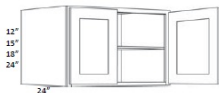

24" Deep - Wall Cabinets

Catalina Glaze

W301524B	Wall - 30"W x 24"D x 15"H - 2 Doors	$200.27
W301824B	Wall - 30"W x 24"D x 18"H - 2 Doors	$256.45
W302424B	Wall - 30"W x 24"D x 24"H - 2 Doors - 1 Shelf	$241.79
W331524B	Wall - 33"W x 24"D x 15"H - 2 Doors	$211.26
W331824B	Wall - 33"W x 24"D x 18"H - 2 Doors	$260.11
W361224B	Wall - 36"W x 24"D x 12"H - 2 Doors	$202.72
W361524B	Wall - 36"W x 24"D x 15"H - 2 Doors	$222.26
W361824B	Wall - 36"W x 24"D x 18"H - 2 Doors	$263.78
W362424B	Wall - 36"W x 24"D x 24"H - 2 Doors - 1 Shelf	$272.33