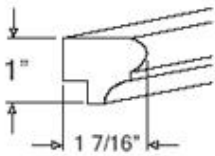

Light Rail Molding - Moldings

Catalina Glaze

LRM8	Light Rail Molding - 96"L x 1-1/2"W x 1"H	$98.91