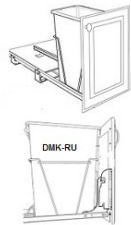

Single Trash Can Pull-Out (Metal Framing) - Accessories

Catalina Glaze

DMK-RU	Door Mounting Kit For Trash Can Pull-Outs (Trash can pull outs can	$44.77
STCMF12-RU	Single Trash Can Pull-Out - Fits B12 (Cabinet not included, cabinet	$70.08
STCMF15-RU	Single Trash Can Pull-Out - Fits B15 (Cabinet not included, cabinet	$131.73