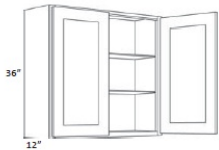

36" High Double Door - Wall Cabinets

Catalina Glaze

W2436B	Wall - 24"W x 12"D x 36"H - 2 Doors - 2 Shelves	$243.02
W2736B	Wall - 27"W x 12"D x 36"H - 2 Doors - 2 Shelves	$274.77
W3036B	Wall - 30"W x 12"D x 36"H - 2 Doors - 2 Shelves	$297.97
W3336B	Wall - 33"W x 12"D x 36"H - 2 Doors - 2 Shelves	$316.29
W3636B	Wall - 36"W x 12"D x 36"H - 2 Doors - 2 Shelves	$329.72