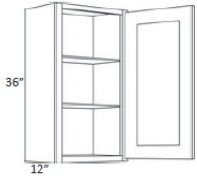

30" High Four Doors-Open - Wall Cabinets

Catalina Glaze

W6030-OPEN	Wall - 60"W x 12"D x 30"H - 4 Doors - 5 Shelves	\$395.67
------------	---	----------

36" High Single Door - Wall Cabinets

Catalina Glaze

W0936	Wall - 09"W x 12"D x 36"H - 1 Door - 2 Shelves	\$147.76
W1236	Wall - 12"W x 12"D x 36"H - 1 Door - 2 Shelves	\$157.53
W1536	Wall - 15"W x 12"D x 36"H - 1 Door - 2 Shelves	\$170.96
W1836	Wall - 18"W x 12"D x 36"H - 1 Door - 2 Shelves	\$190.50
W2136	Wall - 21"W x 12"D x 36"H - 1 Door - 2 Shelves	\$228.36