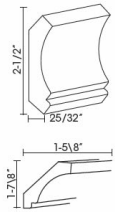

Catalina Glaze

LEG-SMALL51 Decor Short Leg - 3"W x 4-1/2"H x 1-1/2"D \$41.52

Decor Short Leg 2 - Panels and Fillers

Catalina Glaze

LEG-SMALL52 Decor Short Leg - 3"W x 4-1/2"H x 1-1/2"D \$50.06

Crown Molding - Moldings

Catalina Glaze

CM96	Crown Molding - 96"L x 2-3/8"H (Takes Up 1-7/8" of Wall Space Fr	\$90.36
------	--	---------

Crown Molding 4" - Moldings

Catalina Glaze

CM96-4	Crown Molding - 96"L x 4-1/2"H (Takes Up 3-5/8" of Wall Space Fr	\$145.32
--------	--	----------