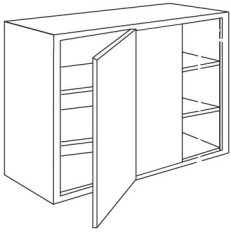

Wall Blind Corner - Wall Cabinets

Catalina Glaze

WBLC30/33-303	Wall Blind Corner - 30"W x 12"D x 30"H - 1 Door - 2 Shelves - Ac	$313.85
WBLC30/33-303	Wall Blind Corner - 30"W x 12"D x 36"H - 1 Door - 2 Shelves - Ac	$416.43
WBLC30/33-304	Wall Blind Corner - 30"W x 12"D x 42"H - 1 Door - 3 Shelves - Ac	$476.27
WBLC39/42-363	Wall Blind Corner - 36"W x 12"D x 30"H - 1 Door - 2 Shelves - Ac	$263.78
WBLC39/42-363	Wall Blind Corner - 36"W x 12"D x 36"H - 1 Door - 2 Shelves - Ac	$327.28
WBLC39/42-364	Wall Blind Corner - 36"W x 12"D x 42"H - 1 Door - 3 Shelves - Ac	$387.12