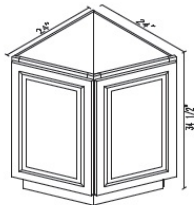

Base End Cabinet - Base Cabinets

Catalina Glaze

AB24	Base End Angle Corner - 24"W x 34-1/2"H x 24"D - 2 Doors (17-7/8"W)	$506.80