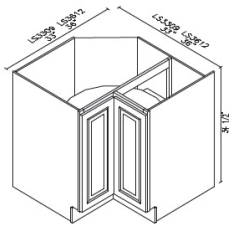

Sink Base Combo - Base Cabinets

Catalina Glaze

SB60B	Sink Base - 60"W x 24"D x 34-1/2"H - 4 Doors - 2 Drawers - 1 Hea	\$580.07
-------	--	----------

Drawer Pack Base - Base Cabinets

Catalina Glaze

DB12(3)	Drawer Pack - 12"W x 24"D x 34-1/2"H	\$362.69
DB15(3)	Drawer Pack - 15"W x 24"D x 34-1/2"H	\$378.57
DB18(3)	Drawer Pack - 18"W x 24"D x 34-1/2"H	\$388.34
DB21(3)	Drawer Pack - 21"W x 24"D x 34-1/2"H	\$399.33
DB24(3)	Drawer Pack - 24"W x 24"D x 34-1/2"H	\$422.53
DB30(3)	Drawer Pack - 30"W x 24"D x 34-1/2"H	\$702.19

Easy Reach Corner Base Cabinet - Base Cabinets

Catalina Glaze

LS3309	Lazy Susan - 33"W x 24"D x 34-1/2"H - 1 Bi-fold Door - with Roll	\$530.00
LS3612	Lazy Susan - 36"W x 24"D x 34-1/2"H - 1 Bi-fold Door - with Roll	\$571.52