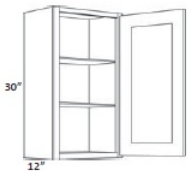

30" High Single Door - Wall Cabinets **Catalina Glaze**

W0930	Wall - 09"W x 12"D x 30"H - 1 Door - 2 Shelves	$117.23
W1230	Wall - 12"W x 12"D x 30"H - 1 Door - 2 Shelves	$129.44
W1530	Wall - 15"W x 12"D x 30"H - 1 Door - 2 Shelves	$141.66
W1830	Wall - 18"W x 12"D x 30"H - 1 Door - 2 Shelves	$158.75
W2130	Wall - 21"W x 12"D x 30"H - 1 Door - 2 Shelves	$190.50