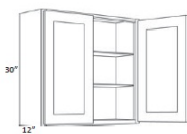

30" High Double Door - Wall Cabinets **Catalina Glaze**

W2430B	Wall - 24"W x 12"D x 30"H - 2 Doors - 2 Shelves	$203.94
W2730B	Wall - 27"W x 12"D x 30"H - 2 Doors - 2 Shelves	$222.26
W3030B	Wall - 30"W x 12"D x 30"H - 2 Doors - 2 Shelves	$229.58
W3330B	Wall - 33"W x 12"D x 30"H - 2 Doors - 2 Shelves	$246.68
W3630B	Wall - 36"W x 12"D x 30"H - 2 Doors - 2 Shelves	$263.78