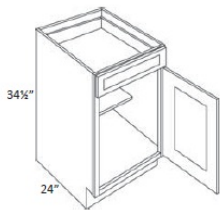

Single Door Base - Base Cabinets

Catalina Glaze

B09	Base - 09"W x 24"D x 34-1/2"H - 1 Door - 1 Drawer - 1 Shelf	\$186.84
B12	Base - 12"W x 24"D x 34-1/2"H - 1 Door - 1 Drawer - 1 Shelf	\$212.49
B15	Base - 15"W x 24"D x 34-1/2"H - 1 Door - 1 Drawer - 1 Shelf	\$222.26
B18	Base - 18"W x 24"D x 34-1/2"H - 1 Door - 1 Drawer - 1 Shelf	\$233.25
B21	Base - 21"W x 24"D x 34-1/2"H - 1 Door - 1 Drawer - 1 Shelf	\$263.78