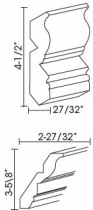

Catalina Glaze

LEG-SMALL51 Decor Short Leg - 3"W x 4-1/2"H x 1-1/2"D \$41.52

Decor Short Leg 2 - Panels and Fillers

Catalina Glaze

LEG-SMALL52 Decor Short Leg - 3"W x 4-1/2"H x 1-1/2"D \$50.06

Crown Molding - Moldings

Catalina Glaze

CM96	Crown Molding - 96"L x 2-3/8"H (Takes Up 1-7/8" of Wall Space Fr	\$90.36
------	--	---------

Crown Molding 4" - Moldings

Catalina Glaze

CM96-4	Crown Molding - 96"L x 4-1/2"H (Takes Up 3-5/8" of Wall Space Fr	\$145.32
--------	--	----------