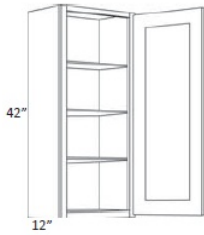

42" High Single Door - Wall Cabinets

Catalina Glaze

W0942	Wall - 9"W x 12"D x 42"H - 1 Door - 3 Shelves	$164.86
W1242	Wall - 12"W x 12"D x 42"H - 1 Door - 3 Shelves	$174.63
W1542	Wall - 15"W x 12"D x 42"H - 1 Door - 3 Shelves	$189.28
W1842	Wall - 18"W x 12"D x 42"H - 1 Door - 3 Shelves	$208.82
W2142	Wall - 21"W x 12"D x 42"H - 1 Door - 3 Shelves	$252.79