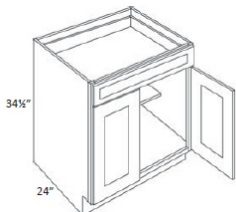

Single Door Base - Base Cabinets

Catalina Glaze

B09	Base - 09"W x 24"D x 34-1/2"H - 1 Door - 1 Drawer - 1 Shelf	\$186.84
B12	Base - 12"W x 24"D x 34-1/2"H - 1 Door - 1 Drawer - 1 Shelf	\$212.49
B15	Base - 15"W x 24"D x 34-1/2"H - 1 Door - 1 Drawer - 1 Shelf	\$222.26
B18	Base - 18"W x 24"D x 34-1/2"H - 1 Door - 1 Drawer - 1 Shelf	\$233.25
B21	Base - 21"W x 24"D x 34-1/2"H - 1 Door - 1 Drawer - 1 Shelf	\$263.78

Double Door with Drawer(s) Base - Base Cabinets

Catalina Glaze

B24B	Base - 24"W x 24"D x 34-1/2"H - 2 Doors - 1 Drawer - 1 Shelf	\$284.54
B27B	Base - 27"W x 24"D x 34-1/2"H - 2 Doors - 1 Drawer - 1 Shelf	\$306.52
B30B	Base - 30"W x 24"D x 34-1/2"H - 2 Doors - 2 Drawers - 1 Shelf (\$351.70
B33B	Base - 33"W x 24"D x 34-1/2"H - 2 Doors - 2 Drawers - 1 Shelf	\$368.80
B36B	Base - 36"W x 24"D x 34-1/2"H - 2 Doors - 2 Drawers - 1 Shelf	\$384.68