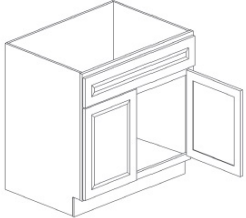

Double Door Sink Base Vanity - Bathroom Vanities

Catalina Glaze

S2421B-34-1/2	Vanity - 24"W x 34-1/2"H x 21"D - 2 Doors - 1 Header	$275.99
S3021B-34-1/2	Vanity - 30"W x 34-1/2"H x 21"D - 2 Doors - 1 Header	$323.62
S3621B-34-1/2	Vanity - 36"W x 34-1/2"H x 21"D - 2 Doors - 1 Header	$378.57