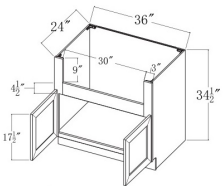

## Double Header Double Door Sink Base - Base Cabinets

Charlotte Spice

SB33	Sink Base - 33"W x 34-1/2"H x 24"D - 2 Doors - 2 Headers	\$517.55
SB36	Sink Base - 36"W x 34-1/2"H x 24"D - 2 Doors - 2 Headers	\$553.14

## Double Door Farm Sink Base Cabinet - Base Cabinets

Charlotte Spice

FSB36	Farm Sink Base - 36"W x 34-1/2"H x 24"D - 2 Doors (17-1/2"H each)	\$614.45
-------	---	----------