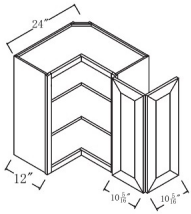

Wall Square Cabinet - Wall Cabinets

Charlotte Spice

WLS2430	Wall Square Corner - 24"W x 30"H x 12"D - 1 Bi-Fold Door (10-5/16"W	$429.28
WLS2436	Wall Square Corner - 24"W x 36"H x 12"D - 1 Bi-Fold Door (10-5/16"W	$481.00
WLS2442	Wall Square Corner - 24"W x 42"H x 12"D - 1 Bi-Fold Door (10-5/16"W	$527.55