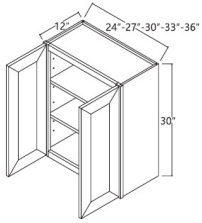

30" High Double Door - Wall Cabinets

Charlotte Spice

W2430	Wall Cabinet - 24"W x 30"H x 12"D - 2 Doors - 2 Shelves	$350.05
W2730	Wall Cabinet - 27"W x 30"H x 12"D - 2 Doors - 2 Shelves	$382.60
W3030	Wall Cabinet - 30"W x 30"H x 12"D - 2 Doors - 2 Shelves	$414.94
W3330	Wall Cabinet - 33"W x 30"H x 12"D - 2 Doors - 2 Shelves	$438.46
W3630	Wall Cabinet - 36"W x 30"H x 12"D - 2 Doors - 2 Shelves	$469.91