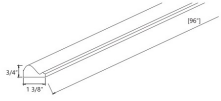

Chair Rail Molding - Moldings

Charlotte Spice

BCB150 Chair Rail Molding - 96"W x 3/4"H x 1-3/8"D $32.27