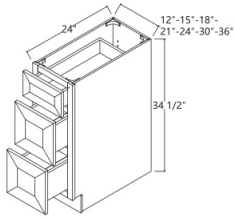

## Double Door Farm Sink Base Cabinet - Base Cabinets

Charlotte Spice

FSB36	Farm Sink Base - 36"W x 34-1/2"H x 24"D - 2 Doors (17-1/2"H each)	\$614.45
-------	---	----------

## Corner Sink Base Cabinet - Base Cabinets

Charlotte Spice

CSB36	Corner Sink Base - 36"W x 34-1/2"H x 24"D - 1 Door (14-3/4"W) (Requ	\$831.40
-------	---	----------

## Drawer Pack Base - Base Cabinets

Charlotte Spice

DB12-3	Drawer Base Cabinet - 12"W x 34-1/2"H x 24"D - 3 Drawers	\$477.01
DB15-3	Drawer Base Cabinet - 15"W x 34-1/2"H x 24"D - 3 Drawers	\$534.31
DB18-3	Drawer Base Cabinet - 18"W x 34-1/2"H x 24"D - 3 Drawers	\$591.27
DB21-3	Drawer Base Cabinet - 21"W x 34-1/2"H x 24"D - 3 Drawers	\$653.47
DB24-3	Drawer Base Cabinet - 24"W x 34-1/2"H x 24"D - 3 Drawers	\$711.48
DB30-3	Drawer Base Cabinet - 30"W x 34-1/2"H x 24"D - 3 Drawers	\$759.19
DB36-3	Drawer Base Cabinet - 36"W x 34-1/2"H x 24"D - 3 Drawers	\$813.47

## Easy Reach Base Corner Cabinet - Base Cabinets

Charlotte Spice

BLS-Tray	Lazy Susan Tray (Set of two) - 27-15/16" Diameter (Can be used i	\$139.64
BLS33N	Easy Reach Corner Base Cabinet (w/o lazy susan) - 33"W x 34-1/2"	\$799.68
BLS36N	Easy Reach Corner Base Cabinet (w/o lazy susan) - 36"W x 34-1/2"	\$862.50