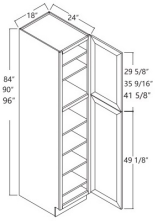

Base End Cabinet - Base Cabinets

Charlotte Spice

BEC24 Base End Cabinet - 24"W x 34-1/2"H x 24"D - 2 Doors (18-3/8"W each) \$626.45

Base End Shelf Cabinet - Base Cabinets

Charlotte Spice

BES09 Base End Shelf Cabinet - 9"W x 34-1/2"H x 24"D - 2 Shelves \$359.56

## Pantry Cabinet Single Door - Tall Cabinets

Charlotte Spice

WP188424	Wall Pantry - 18"W x 84"H x 24"D - 2 Doors (Upper:29-5/8"H , Bottom	\$842.43
WP189024	Wall Pantry - 18"W x 90"H x 24"D - 2 Doors (Upper:35-9/16"H , Botto	\$897.05
WP189624	Wall Pantry - 18"W x 96"H x 24"D - 2 Doors (Upper:41-5/8"H , Bottom	\$951.80

## Pantry Cabinet Double Door - Tall Cabinets

Charlotte Spice

WP248424	Wall Pantry - 24"W x 84"H x 24"D - 4 Doors (Upper:29-1/2"H , Bottom	\$915.05
WP249024	Wall Pantry - 24"W x 90"H x 24"D - 4 Doors (Upper:35-1/2"H , Bottom	\$955.26
WP249624	Wall Pantry - 24"W x 96"H x 24"D - 4 Doors (Upper:41-1/2"H , Bottom	\$1022.97
WP308424	Wall Pantry - 30"W x 84"H x 24"D - 4 Doors (Upper:29-1/2"H , Bottom	\$939.26
WP309024	Wall Pantry - 30"W x 90"H x 24"D - 4 Doors (Upper:35-1/2"H , Bottom	\$994.08
WP309624	Wall Pantry - 30"W x 96"H x 24"D - 4 Doors (Upper:41-1/2"H , Bottom	\$1046.84