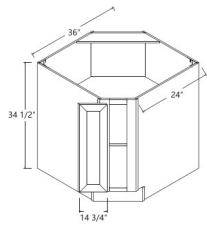

Corner Sink Base Cabinet - Base Cabinets

Charlotte Spice

CSB36	Corner Sink Base - 36"W x 34-1/2"H x 24"D - 1 Door (14-3/4"W) (Requ	$831.40