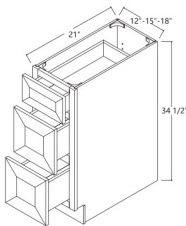

Vanity Drawer Base Cabinets - Bathroom Vanities

Charlotte Spice

SVA12D	Vanity Drawer Base - 12"W x 34-1/2"H x 21"D - 3 Drawers	$441.00
SVA15D	Vanity Drawer Base - 15"W x 34-1/2"H x 21"D - 3 Drawers	$489.15
SVA18D	Vanity Drawer Base - 18"W x 34-1/2"H x 21"D - 3 Drawers	$538.03