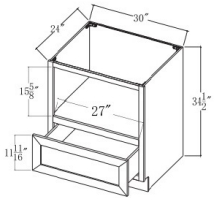

Microwave Base Cabinet - Base Cabinets

Charlotte Spice

BMC30 Microwave Base Cabinet - 30"W x 34-1/2"H x 24"D - 1 Bottom Drawer (1) $599.96