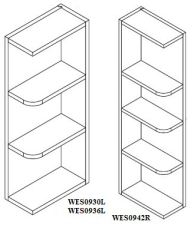

## Wall End Cabinet with Doors - Wall Cabinets

Charlotte Spice

WEC1230	Wall End Cabinet - 12"W x 30"H x 12"D - 2 Doors (9-3/16"W each) - 2	\$241.92
WEC1236	Wall End Cabinet - 12"W x 36"H x 12"D - 2 Doors (9-3/16"W each) - 2	\$273.01
WEC1242	Wall End Cabinet - 12"W x 42"H x 12"D - 2 Doors (9-3/16"W each) - 3	\$300.73

## Wall End Shelf - Wall Cabinets

Charlotte Spice

WES0930L	Wall End Shelf- OPEN LEFT SIDE- 9"W x 30"H x 12"D - 2 Fixed Shel	\$167.29
WES0930R	Wall End Shelf - OPEN RIGHT SIDE- 9"W x 30"H x 12"D - 2 Fixed Sh	\$167.29
WES0936L	Wall End Shelf- OPEN LEFT SIDE- 9"W x 36"H x 12"D - 2 Fixed Shel	\$198.19
WES0936R	Wall End Shelf- OPEN RIGHT SIDE- 9"W x 36"H x 12"D - 2 Fixed She	\$198.19
WES0942L	Wall End Shelf- OPEN LEFT SIDE- 9"W x 42"H x 12"D - 3 Fixed Shel	\$232.74
WES0942R	Wall End Shelf- OPEN RIGHT SIDE- 9"W x 42"H x 12"D - 3 Fixed She	\$232.74