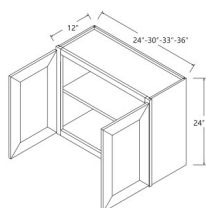

24" High - Wall Cabinets

Charlotte Spice

W2424	Wall Cabinet - 24"W x 24"H x 12"D - 2 Doors - 1 Shelf	$324.29
W3024	Wall Cabinet - 30"W x 24"H x 12"D - 2 Doors - 1 Shelf	$349.22
W3324	Wall Cabinet - 33"W x 24"H x 12"D - 2 Doors - 1 Shelf	$365.63
W3624	Wall Cabinet - 36"W x 24"H x 12"D - 2 Doors - 1 Shelf	$384.05