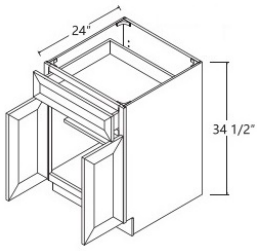

Double Door with Drawer(s) Base - Base Cabinets

Charlotte Spice

B24	Base Cabinet - 24"W x 34-1/2"H x 24"D - 2 Doors - 1 Drawer - 1 S	$493.97
B27	Base Cabinet - 27"W x 34-1/2"H x 24"D - 2 Doors - 1 Drawer	$532.73
B30	Base Cabinet - 30"W x 34-1/2"H x 24"D - 2 Doors - 1 Drawer	$625.96
B33	Base Cabinet - 33"W x 34-1/2"H x 24"D - 2 Doors - 2 Drawers&nbsp;	$666.24
B36	Base Cabinet - 36"W x 34-1/2"H x 24"D - 2 Doors - 2 Drawers&nbsp;	$706.38