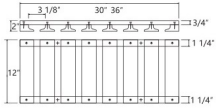

30GR	Glass Rack - 30"W x 12"H	$59.92
36GR	Glass Rack - 36"W x 12"H	$81.37