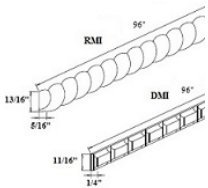

Insert Molding - Moldings

DMI	Dental Insert Molding - 96"W x 11/16"H x 1/4"D (This insert is u	$15.17
RMI	Rope Insert Molding - 96"W x 13/16"H x 5/16"D (This insert is us	$15.17