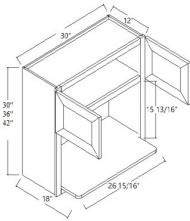

Microwave Unit - Wall Cabinets

Charlotte Spice

WMC3030	Wall Microwave Cabinet - 30"W x 30"H x 12"D - 2 Doors - 1 Microwave	$479.97
WMC3036	Wall Microwave Cabinet - 30"W x 36"H x 12"D - 2 Doors - 1 Microwave	$499.55
WMC3042	Wall Microwave Cabinet - 30"W x 42"H x 12"D - 2 Doors - 1 Shelf - 1	$527.42