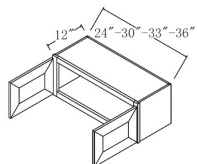

18"-21" High Wall - Wall Cabinets

Charlotte Spice

W2418	Wall Cabinet - 24"W x 18"H x 12"D - 2 Doors - NO SHELF	$251.36
W3018	Wall Cabinet - 30"W x 18"H x 12"D - 2 Doors - NO SHELF	$248.12
W3021	Wall Cabinet - 30"W x 21"H x 12"D - 2 Doors - NO SHELF	$297.91
W3318	Wall Cabinet - 33"W x 18"H x 12"D - 2 Doors - NO SHELF	$265.02
W3618	Wall Cabinet - 36"W x 18"H x 12"D - 2 Doors - NO SHELF	$297.98
W3621	Wall Cabinet - 36"W x 21"H x 12"D - 2 Doors - NO SHELF	$339.29