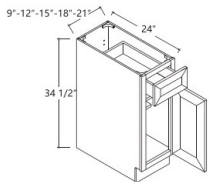

Single Door Base Cabinet - Base Cabinets

Charlotte Spice

B09	Base Cabinet - 9"W x 34-1/2"H x 24"D - 1 Door - 1 Drawer	$224.54
B12	Base Cabinet - 12"W x 34-1/2"H x 24"D - 1 Door - 1 Drawer	$294.81
B15	Base Cabinet - 15"W x 34-1/2"H x 24"D - 1 Door - 1 Drawer	$351.70
B18	Base Cabinet - 18"W x 34-1/2"H x 24"D - 1 Door - 1 Drawer	$411.36
B21	Base Cabinet - 21"W x 34-1/2"H x 24"D - 1 Door - 1 Drawer	$447.56