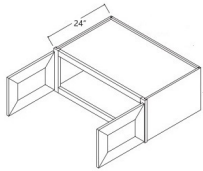

36"Wide x 24"Deep Refrigerator - Wall Cabinets

Charlotte Spice

W361224	Wall - 36"W x 12"H x 24"D - 2 Doors	$308.95
W361524	Wall - 36"W x 15"H x 24"D - 2 Doors	$343.43
W361824	Wall - 36"W x 18"H x 24"D - 2 Doors	$375.70
W362124	Wall - 36"W x 21"H x 24"D - 2 Doors	$479.97
W362424	Wall - 36"W x 24"H x 24"D - 2 Doors - 1 Shelf	$489.41