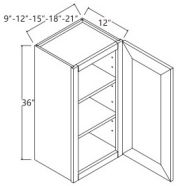

36" High Single Door - Wall Cabinets

Charlotte Spice

W0936	Wall Cabinet - 9"W x 36"H x 12"D - 1 Door - 2 Shelves	$201.92
W1236	Wall Cabinet - 12"W x 36"H x 12"D - 1 Door - 2 Shelves	$233.29
W1536	Wall Cabinet - 15"W x 36"H x 12"D - 1 Door - 2 Shelves	$270.05
W1836	Wall Cabinet - 18"W x 36"H x 12"D - 1 Door - 2 Shelves	$305.64
W2136	Wall Cabinet - 21"W x 36"H x 12"D - 1 Door - 2 Shelves	$341.56