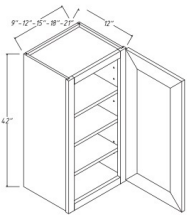

42" High Single Door - Wall Cabinets

Charlotte Spice

W0942	Wall Cabinet - 9"W x 42"H x 12"D - 1 Door - 3 Shelves	$227.85
W1242	Wall Cabinet - 12"W x 42"H x 12"D - 1 Door - 3 Shelves	$263.98
W1542	Wall Cabinet - 15"W x 42"H x 12"D - 1 Door - 3 Shelves	$301.91
W1842	Wall Cabinet - 18"W x 42"H x 12"D - 1 Door - 3 Shelves	$337.77
W2142	Wall Cabinet - 21"W x 42"H x 12"D - 1 Door - 3 Shelves	$376.66