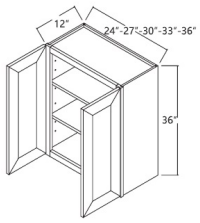

36" High Double Door - Wall Cabinets

Charlotte Spice

W2436	Wall Cabinet - 24"W x 36"H x 12"D - 2 Doors - 2 Shelves	$389.49
W2736	Wall Cabinet - 27"W x 36"H x 12"D - 2 Doors - 2 Shelves	$402.11
W3036	Wall Cabinet - 30"W x 36"H x 12"D - 2 Doors - 2 Shelves	$460.66
W3336	Wall Cabinet - 33"W x 36"H x 12"D - 2 Doors - 2 Shelves	$496.52
W3636	Wall Cabinet - 36"W x 36"H x 12"D - 2 Doors - 2 Shelves	$532.03