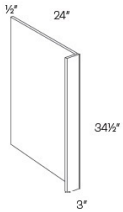

Dishwasher Return Panel - Panels and Fillers

Charlotte Spice

DWR3

Dishwasher Panel - 24"W x 34-1/2"H x 1/2"D (3" Return - SOLID)

$91.51