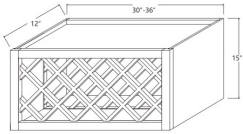

Wine Rack - Accessories

Charlotte Spice

WR30	Wine Rack - 30"W x 15"H x 12"D	$234.26
WR36	Wine Rack - 36"W x 15"H x 12"D	$284.12