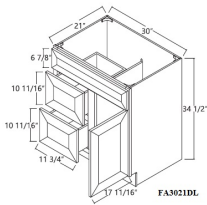

## Single Door and Two Drawers Sink Base Vanity - Bathroom Vanities

Charlotte Spice

FA3021DL	Vanity Sink Base - 30"W x 34-1/2"H x 21"D - 1 Door (17-11/16"W)	\$566.38
FA3021DR	Vanity Sink Base - 30"W x 34-1/2"H x 21"D - 1 Door (17-11/16"W)	\$566.38