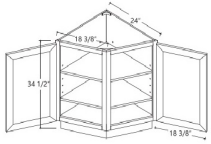

Base End Cabinet - Base Cabinets

Charlotte Spice

BEC24 Base End Cabinet - 24"W x 34-1/2"H x 24"D - 2 Doors (18-3/8"W each) $626.45