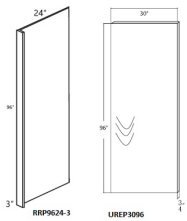

Refrigerator End Panel - Panels and Fillers

Charlotte Spice

RRP9624-3	Refrigerator End Panel - 24"W x 96"H x 1/2"D (3" Return - SOLID)	$193.43
UREP3096	Universal Refrigerator End Panel - 30"W x 96"H x 3/4"D	$295.84