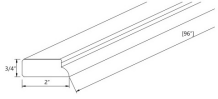

OGEE Molding - Moldings

Charlotte Spice

OGM8	Stacked Molding - 96"W x 3/4"H x 2"D (Thi	$81.23