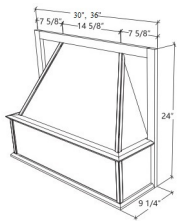

Wood Hood - Accessories

Charlotte Spice

HC30	Wood Hood - 30"W (From edge of molding to edge of molding) x 24"	$711.68
HC36	Wood Hood - 36"W (From edge of molding to edge of molding) x 24"	$757.20