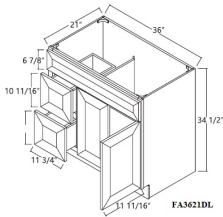

Double Door and Two Drawers Sink Base Vanity - Bathroom Vanities

Charlotte Spice

FA3621DL	Vanity Sink Base - 36"W x 34-1/2"H x 21"D - 2 Doors (11-11/16"W)	$613.62
FA3621DR	Vanity Sink Base - 36"W x 34-1/2"H x 21"D - 2 Doors (11-11/16"W)	$613.62