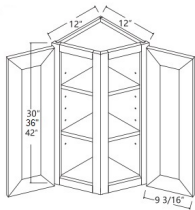

Wall End Cabinet with Doors - Wall Cabinets

Charlotte Spice

WEC1230	Wall End Cabinet - 12"W x 30"H x 12"D - 2 Doors (9-3/16"W each) - 2	$241.92
WEC1236	Wall End Cabinet - 12"W x 36"H x 12"D - 2 Doors (9-3/16"W each) - 2	$273.01
WEC1242	Wall End Cabinet - 12"W x 42"H x 12"D - 2 Doors (9-3/16"W each) - 3	$300.73