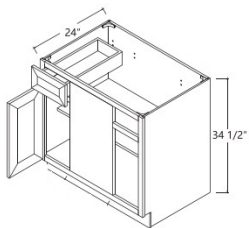

## Drawer Pack Base - Base Cabinets

Charlotte Spice

DB12-3	Drawer Base Cabinet - 12"W x 34-1/2"H x 24"D - 3 Drawers	\$477.01
DB15-3	Drawer Base Cabinet - 15"W x 34-1/2"H x 24"D - 3 Drawers	\$534.31
DB18-3	Drawer Base Cabinet - 18"W x 34-1/2"H x 24"D - 3 Drawers	\$591.27
DB21-3	Drawer Base Cabinet - 21"W x 34-1/2"H x 24"D - 3 Drawers	\$653.47
DB24-3	Drawer Base Cabinet - 24"W x 34-1/2"H x 24"D - 3 Drawers	\$711.48
DB30-3	Drawer Base Cabinet - 30"W x 34-1/2"H x 24"D - 3 Drawers	\$759.19
DB36-3	Drawer Base Cabinet - 36"W x 34-1/2"H x 24"D - 3 Drawers	\$813.47

## Easy Reach Base Corner Cabinet - Base Cabinets

Charlotte Spice

BLS-Tray	Lazy Susan Tray (Set of two) - 27-15/16" Diameter (Can be used i	\$139.64
BLS33N	Easy Reach Corner Base Cabinet (w/o lazy susan) - 33"W x 34-1/2"	\$799.68
BLS36N	Easy Reach Corner Base Cabinet (w/o lazy susan) - 36"W x 34-1/2"	\$862.50

## Blind Base Cabinet - Base Cabinets

Charlotte Spice

BBC39	Blind Base Cabinet - 39"W x 34-1/2"H x 24"D - 1 Door (14-3	\$535.83
BBC42	Blind Base Cabinet - 42"W x 34-1/2"H x 24"D - 1 Door (17-3/4"W)	\$703.33