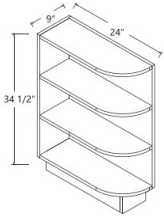

## Easy Reach Base Corner Cabinet - Base Cabinets

Charlotte Spice

BLS-Tray	Lazy Susan Tray (Set of two) - 27-15/16" Diameter (Can be used i	\$139.64
BLS33N	Easy Reach Corner Base Cabinet (w/o lazy susan) - 33"W x 34-1/2"	\$799.68
BLS36N	Easy Reach Corner Base Cabinet (w/o lazy susan) - 36"W x 34-1/2"	\$862.50

Base End Cabinet - Base Cabinets

Charlotte Spice

BEC24 Base End Cabinet - 24"W x 34-1/2"H x 24"D - 2 Doors (18-3/8"W each) \$626.45

Base End Shelf Cabinet - Base Cabinets

Charlotte Spice

BES09 Base End Shelf Cabinet - 9"W x 34-1/2"H x 24"D - 2 Shelves \$359.56