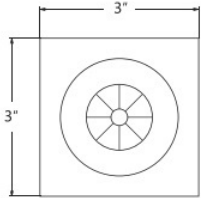

Fluted filler - Panels and Fillers

Charlotte Spice

PCVFF396

Fluted Filler - 3"W x 96"H x 3"D (Can be cut to size) (Rosette c

\$80.55

Rosette - Panels and Fillers

Charlotte Spice

FB3x3