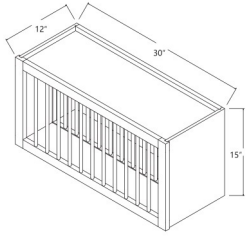

Wine Rack - Accessories

Charlotte Spice

WR30	Wine Rack - 30"W x 15"H x 12"D	\$234.26
WR36	Wine Rack - 36"W x 15"H x 12"D	\$284.12

**Plate Rack - Accessories**

**Charlotte Spice**

WCD3015	Plate Rack - 30"W x 15"H x 12"D	\$244.95
---------	---------------------------------	----------