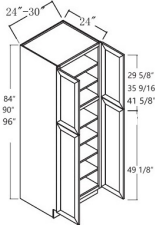

## Pantry Cabinet Single Door - Tall Cabinets

Charlotte Spice

WP188424	Wall Pantry - 18"W x 84"H x 24"D - 2 Doors (Upper:29-5/8"H , Bottom	\$842.43
WP189024	Wall Pantry - 18"W x 90"H x 24"D - 2 Doors (Upper:35-9/16"H , Botto	\$897.05
WP189624	Wall Pantry - 18"W x 96"H x 24"D - 2 Doors (Upper:41-5/8"H , Bottom	\$951.80

## Pantry Cabinet Double Door - Tall Cabinets

Charlotte Spice

WP248424	Wall Pantry - 24"W x 84"H x 24"D - 4 Doors (Upper:29-1/2"H , Bottom	\$915.05
WP249024	Wall Pantry - 24"W x 90"H x 24"D - 4 Doors (Upper:35-1/2"H , Bottom	\$955.26
WP249624	Wall Pantry - 24"W x 96"H x 24"D - 4 Doors (Upper:41-1/2"H , Bottom	\$1022.97
WP308424	Wall Pantry - 30"W x 84"H x 24"D - 4 Doors (Upper:29-1/2"H , Bottom	\$939.26
WP309024	Wall Pantry - 30"W x 90"H x 24"D - 4 Doors (Upper:35-1/2"H , Bottom	\$994.08
WP309624	Wall Pantry - 30"W x 96"H x 24"D - 4 Doors (Upper:41-1/2"H , Bottom	\$1046.84