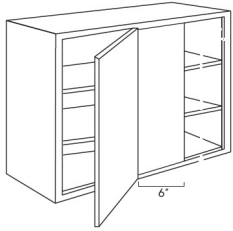

Wall Blind Corner - Wall Cabinets

Charlotte Spice

WBLC30/33-303	** Wall Blind Corner - 30"W x 12"D x 30"H - 1 Door - 2 Shelves - Ac	$465.83
WBLC30/33-303	** Wall Blind Corner - 30"W x 12"D x 36"H - 1 Door - 2 Shelves - Ac	$518.59
WBLC30/33-304	** Wall Blind Corner - 30"W x 12"D x 42"H - 1 Door - 2 Shelves - Ac	$571.34