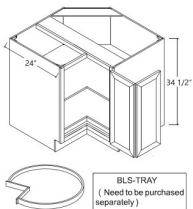

## Drawer Pack Base - Base Cabinets

Charlotte Spice

DB12-3	Drawer Base Cabinet - 12"W x 34-1/2"H x 24"D - 3 Drawers	\$477.01
DB15-3	Drawer Base Cabinet - 15"W x 34-1/2"H x 24"D - 3 Drawers	\$534.31
DB18-3	Drawer Base Cabinet - 18"W x 34-1/2"H x 24"D - 3 Drawers	\$591.27
DB21-3	Drawer Base Cabinet - 21"W x 34-1/2"H x 24"D - 3 Drawers	\$653.47
DB24-3	Drawer Base Cabinet - 24"W x 34-1/2"H x 24"D - 3 Drawers	\$711.48
DB30-3	Drawer Base Cabinet - 30"W x 34-1/2"H x 24"D - 3 Drawers	\$759.19
DB36-3	Drawer Base Cabinet - 36"W x 34-1/2"H x 24"D - 3 Drawers	\$813.47

## Easy Reach Base Corner Cabinet - Base Cabinets

Charlotte Spice

BLS-Tray	Lazy Susan Tray (Set of two) - 27-15/16" Diameter (Can be used i	\$139.64
BLS33N	Easy Reach Corner Base Cabinet (w/o lazy susan) - 33"W x 34-1/2"	\$799.68
BLS36N	Easy Reach Corner Base Cabinet (w/o lazy susan) - 36"W x 34-1/2"	\$862.50