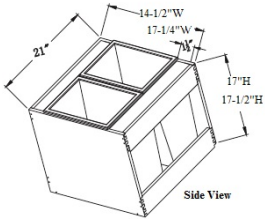

## Waste Basket - Accessories

Charlotte Spice

WB18	Waste Basket - Fits B18 (Actual size: 14-1/2"W x 17"H x 21"	\$276.19
WB21	Waste Basket - Fits B21 (Actual size: 17-1/4"W x 17-1/	\$298.95