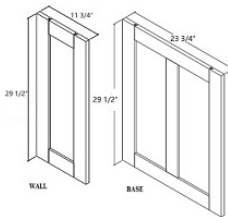

Wall/Base Decorative Door - Panels and Fillers

Charlotte Spice

D1230W	Wall Decorative End - 11-3/4"W x 29-1/2"H	$93.58
D1236W	Wall Decorative End - 11-3/4"W x 35-1/2"H	$112.61
D1242W	Wall Decorative End - 11-3/4"W x 41-1/2"H	$131.65
D2430B	Base Decorative End - 23-3/4"W x 29-1/2"H	$194.26