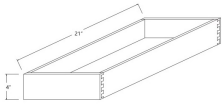

Roll Out tray - Accessories

Charlotte Spice

RD15	Roll Out Tray - 15"W x 4"H x 21"D	$92.61
RD18	Roll Out Tray - 18"W x 4"H x 21"D	$97.30
RD21	Roll Out Tray - 21"W x 4"H x 21"D	$103.30
RD24	Roll Out Tray - 24"W x 4"H x 21"D	$110.61
RD27	Roll Out Tray - 27"W x 4"H x 21"D	$116.19
RD30	Roll Out Tray - 30"W x 4"H x 21"D	$121.78
RD33	Roll Out Tray - 33"W x 4"H x 21"D	$125.37
RD36	Roll Out Tray - 36"W x 4"H x 21"D	$132.68