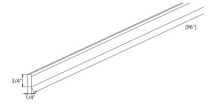

Charlotte Spice

TLR-1 Light Rail Molding - 96"W x 1-1/8"H x 1-7/16"D \$73.78

Scribe Molding - Moldings

Charlotte Spice

SM8 Scribe Molding - 96"W x 3/4"H x 1/4"D \$15.17

Outside Corner Molding - Moldings

Charlotte Spice