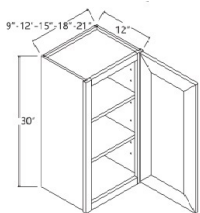

30" High Single Door - Wall Cabinets

Charlotte Spice

W0930	Wall - 9"W x 30"H x 12"D - 1 Door - 2 Shelves	\$175.98
W1230	Wall - 12"W x 30"H x 12"D - 1 Door - 2 Shelves	\$204.68
W1530	Wall - 15"W x 30"H x 12"D - 1 Door - 2 Shelves	\$238.05
W1830	Wall - 18"W x 30"H x 12"D - 1 Door - 2 Shelves	\$273.63
W2130	Wall - 21"W x 30"H x 12"D - 1 Door - 2 Shelves	\$306.47