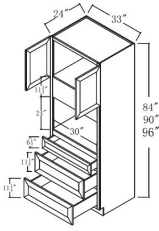

Oven Cabinet - Tall Cabinets

Charlotte Spice

OC338424	Oven Cabinet - 33"W x 84"H x 24"D - 2 Top Doors (11-9/16"H each)	$1166.62
OC339024	Oven Cabinet - 33"W x 90"H x 24"D - 2 Top Doors (17-1/2"H each)	$1178.76
OC339624	Oven Cabinet - 33"W x 96"H x 24"D - 2 Top Doors (23-9/16"H each)	$1326.75