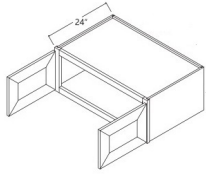

30"Wide x 24"Deep Refrigerator - Wall Cabinets

Charlotte Spice

W301224	Wall - 30"W x 12"H x 24"D - 2 Doors	$290.33
W301524	Wall - 30"W x 15"H x 24"D - 2 Doors	$324.81
W301824	Wall - 30"W x 18"H x 24"D - 2 Doors	$357.08
W302124	Wall - 30"W x 21"H x 24"D - 2 Doors	$439.63
W302424	Wall - 30"W x 24"H x 24"D - 2 Doors - 1 Shelf	$470.79