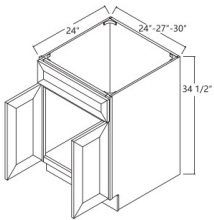

Single Header Double Door Sink Base - Base Cabinets

Charlotte Spice

SB24	Sink Base - 24"W x 34-1/2"H x 24"D - 2 Doors - 1 Header	$349.29
SB27	Sink Base - 27"W x 34-1/2"H x 24"D - 2 Doors - 1 Header	$389.84
SB30	Sink Base - 30"W x 34-1/2"H x 24"D - 2 Doors - 1 Header	$436.39