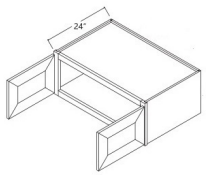

33"Wide x 24"Deep Refrigerator - Wall Cabinets

Charlotte Spice

W331224	Wall - 33"W x 12"H x 24"D - 2 Doors	$299.64
W331524	Wall - 33"W x 15"H x 24"D - 2 Doors	$334.12
W331824	Wall - 33"W x 18"H x 24"D - 2 Doors	$366.39
W332424	Wall - 33"W x 24"H x 24"D - 2 Doors - 1 Shelf	$480.10