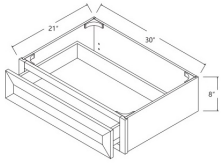

Knee Drawer - Bathroom Vanities

Charlotte Spice

FD30

Knee Drawer - 30"W x 8"H x 21"D

$135.99