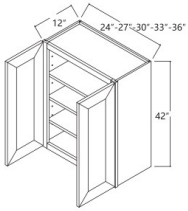

42" High Double Door - Wall Cabinets

Charlotte Spice

W2442	Wall Cabinet - 24"W x 42"H x 12"D - 2 Doors - 3 Shelves	$420.80
W2742	Wall Cabinet - 27"W x 42"H x 12"D - 2 Doors - 3 Shelves	$421.49
W3042	Wall Cabinet - 30"W x 42"H x 12"D - 2 Doors - 3 Shelves	$506.24
W3342	Wall Cabinet - 33"W x 42"H x 12"D - 2 Doors - 3 Shelves	$570.04
W3642	Wall Cabinet - 36"W x 42"H x 12"D - 2 Doors - 3 Shelves	$608.99