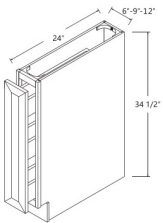

**Glass Rack - Accessories**

**Charlotte Spice**

30GR	Glass Rack - 30"W x 12"H	\$59.92
36GR	Glass Rack - 36"W x 12"H	\$81.37

**Base Spice Cabinet - Accessories**

**Charlotte Spice**

BSR06	Base Spice Cabinet - 6"W x 34-1/2"H x 24"D	\$289.64
BSR09	Base Spice Cabinet - 9"W x 34-1/2"H x 24"D	\$303.42
BSR12	Base Spice Cabinet - 12"W x 34-1/2"H x 24"D	\$341.36