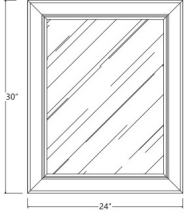

**Knee Drawer - Bathroom Vanities**

**Charlotte Spice**

FD30

Knee Drawer - 30"W x 8"H x 21"D

\$135.99

**Mirror - Bathroom Vanities**

**Charlotte Spice**

SVAM2430