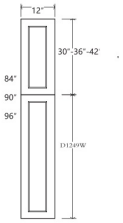

Tall Decorative Door - Panels and Fillers

Charlotte Spice

D1249W

Tall Decorative End - 12"W x 49"H (Requires qty 2 for bottom par

$173.78