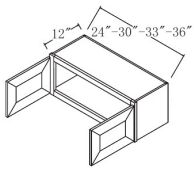

12"-15" High Wall - Wall Cabinets

Charlotte Spice

W2412	Wall Cabinet - 24"W x 12"H x 12"D - 2 Doors - NO SHELF	$212.05
W2415	Wall Cabinet - 24"W x 15"H x 12"D - 2 Doors - NO SHELF	$231.71
W3012	Wall Cabinet - 30"W x 12"H x 12"D - 2 Doors - NO SHELF	$209.36
W3015	Wall Cabinet - 30"W x 15"H x 12"D - 2 Doors - NO SHELF	$231.63
W3312	Wall Cabinet - 33"W x 12"H x 12"D - 2 Doors - NO SHELF	$238.81
W3315	Wall Cabinet - 33"W x 15"H x 12"D - 2 Doors - NO SHELF	$251.36
W3612	Wall Cabinet - 36"W x 12"H x 12"D - 2 Doors - NO SHELF	$228.32
W3615	Wall Cabinet - 36"W x 15"H x 12"D - 2 Doors - NO SHELF	$266.39