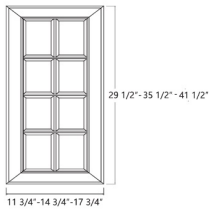

## Wall End Shelf - Wall Cabinets

Charlotte Spice

WES0930L	Wall End Shelf- OPEN LEFT SIDE- 9"W x 30"H x 12"D - 2 Fixed Shel	\$167.29
WES0930R	Wall End Shelf - OPEN RIGHT SIDE- 9"W x 30"H x 12"D - 2 Fixed Sh	\$167.29
WES0936L	Wall End Shelf- OPEN LEFT SIDE- 9"W x 36"H x 12"D - 2 Fixed Shel	\$198.19
WES0936R	Wall End Shelf- OPEN RIGHT SIDE- 9"W x 36"H x 12"D - 2 Fixed She	\$198.19
WES0942L	Wall End Shelf- OPEN LEFT SIDE- 9"W x 42"H x 12"D - 3 Fixed Shel	\$232.74
WES0942R	Wall End Shelf- OPEN RIGHT SIDE- 9"W x 42"H x 12"D - 3 Fixed She	\$232.74

## Mullion Door - Wall Cabinets

Charlotte Spice

GD1230	Mullion Door ONLY - For W1230 (Actual size of door: 11-3/4"W x 2	\$109.24
GD1236	Mullion Door ONLY - For W1236 (Actual size of door: 11-3/4"W x	\$121.43
GD1242	Mullion Door ONLY - For W1242 (Actual size of door: 11-3/4"W x	\$133.61
GD1530	Mullion Door ONLY - For W1530 (Actual size of door: 14-3/4"W x 2	\$127.25
GD1536	Mullion Door ONLY - For W1536 (Actual size of door: 14-3/4"W x	\$139.44
GD1542	Mullion Door ONLY - For W1542 (Actual size of door: 14-3/4"W x	\$152.70
GD1830	Mullion Door ONLY - For W1830 (Actual size of door: 17-3/4"W x 2	\$146.87
GD1836	Mullion Door ONLY - For W1836 (Actual size of door: 17-3/4"W x	\$158.94
GD1842	Mullion Door ONLY - For W1842 (Actual size of door: 17-3/4"W x	\$174.22