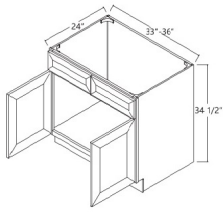

Double Header Double Door Sink Base - Base Cabinets

Charlotte Spice

SB33	Sink Base - 33"W x 34-1/2"H x 24"D - 2 Doors - 2 Headers	$517.55
SB36	Sink Base - 36"W x 34-1/2"H x 24"D - 2 Doors - 2 Headers	$553.14