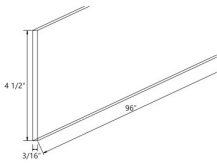

Toe Kick - Moldings

Charlotte Spice

TK8	Toe Kick - 96"W x 4-1/2"H x 3/16"D	$18.61