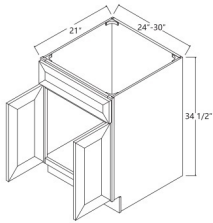

Double Door Sink Base Vanity - Bathroom Vanities

Charlotte Spice

FA2421	Vanity Sink Base - 24"W x 34-1/2"H x 21"D - 2 Doors	$298.74
FA3021	Vanity Sink Base - 30"W x 34-1/2"H x 21"D - 2 Doors	$345.77