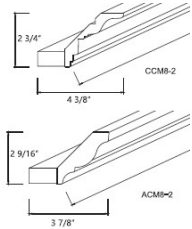

SS30	Split Spool - 2"W x 30"H x 3/4"D	$97.07

Crown Molding - Moldings

ACM8-2	Angular Crown Molding - 96"L x (Takes Up 2-9/16" of Wall Space F	$159.30
CCM8-1	Crown Molding - 96"W x 2-3/4"H (Takes Up 3" of Wall Space From Top	$105.43
CCM8-2	Crown Molding - 96"W x 2-3/4"H (Takes Up 4-3/8" of Wall Space Fr	$159.30