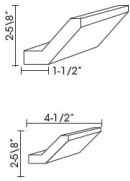

Crown Molding Flat - Moldings

Concord Shaker

CM96E-4 Crown Molding - 96"L x 4"H - SOLID $148.88