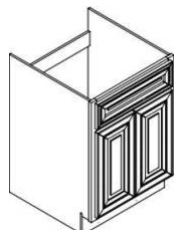

Inside Corner Molding - Moldings

Concord Shaker

SC4	Inside Corner Molding - 96"L x 3/4"W x 3/4"H	$31.52

Vanities with Doors - Bathroom Vanities

Concord Shaker

S2421B-34-1/2	Vanity - 24"W x 21"D x 34-1/2"H - 2 Doors	$224.20
S3621B-34-1/2	Vanity - 36"W x 21"D x 34-1/2"H - 2 Doors	$341.55