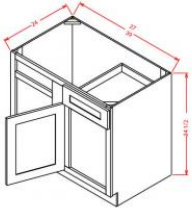

BBC36/39 L/R Base Blind Corner - 27"W x 24"D x 34-1/2"H - 1 Door - 1 Drawer $393.52

BDCF36K-FL Base Diagonal Corner Frame and Kicker - 1 Door WITH BOTTOM PAN $157.64

AB24 Base End Angle Corner - 18-1/2"W x 34-1/2"H x 24"D - 2 Doors - $180.51

Pantry Cabinet Single Door - Tall Cabinets

WP1884 Wall Pantry - 18"W x 24"D x 84"H - 2 Doors - 2 Fixed Shelves - $25.89

WP1890 Wall Pantry - 18"W x 24"D x 90"H - 2 Doors - 2 Fixed Shelves $672.60

WP1896 Wall Pantry - 18"W x 24"D x 96"H - 2 Doors - 2 Fixed Shelves $718.73