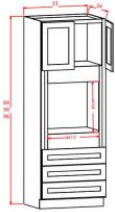

Oven Cabinet - Tall Cabinets

Concord Shaker

OC3384B	Oven Cabinet - 33"W x 24"D x 84"H - 2 Doors - 3 Drawers	$1022.33
OC3390B	Oven Cabinet - 33"W x 24"D x 90"H - 2 Doors - 3 Drawers	$1104.66
OC3396B	Oven Cabinet - 33"W x 24"D x 96"H	$1178.81