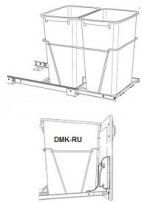

Double Trash Can Pull-Out (Metal Framing) - Accessories Concord Shaker

DMK-RU	Door Mounting Kit For Trash Can Pull-Outs (Trash can pull outs)	$37.56
DTCMF15-RU	Double Trash Can Pull-Out - Fits B15 (Cabinet not included, ca)	$149.25
DTCMF18/21-RU	Double Trash Can Pull-Out - Fits B18 or B21 (Cabinet not in	$154.82