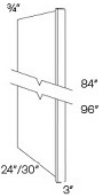

Refrigerator Panels - Panels and Fillers

Concord Shaker

REP2484 - SP	Refrigerator End Panel - 24"W x 84"H	\$199.68
REP2484(3)-SO	Refrigerator End Panel - 24"W x 84"H x 3" Return - SOLID	\$231.79
REP2496(3)-SO	Refrigerator End Panel - 24"W x 96"H x 3" Return - SOLID	\$279.66