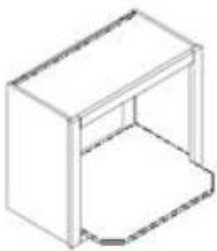

Wine Rack - Accessories

Concord Shaker

W3018WR	Wine Rack - 30"W x 12"D x 18"H	\$192.09
---------	--------------------------------	----------

Microwave Unit - Accessories

Concord Shaker

MWO3018PM-12"	Microwave Oven - 30"W x 12"D x 18"H - 1 Shelf 18"D x 3/4"T - Open	\$150.63
---------------	---	----------