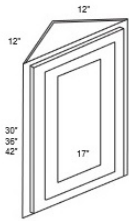

Wall Triangle End Cabinet - Wall Cabinets

Concord Shaker

AW30	Wall Triangle End Cabinet - 17"W x 30"H x 12"D - 1 Door	$189.17
AW36	Wall Triangle End Cabinet - 17"W x 36"H x 12"D - 1 Door	$227.12
AW42	Wall Triangle End Cabinet - 17"W x 42"H x 12"D - 1 Door	$266.24

Wall End Shelf - Wall Cabinets

Concord Shaker

WES530	Wall End Shelf - 5"W x 11-1/4"D x 30"H x 1/2"T - 2 Shelves	$77.65
WES536	Wall End Shelf - 5"W x 11-1/4"D x 36"H x 1/2"T - 2 Shelves	$86.41
WES542	Wall End Shelf - 5"W x 11-1/4"D x 42"H x 1/2"T - 3 Shelves	$95.16