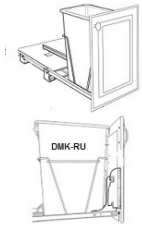

Single Trash Can Pull-Out (Metal Framing) - Accessories Concord Shaker

DMK-RU	Door Mounting Kit For Trash Can Pull-Outs (Trash can pull outs)	$37.56
STCMF12-RU	Single Trash Can Pull-Out - Fits B12 (Cabinet not included, ca)	$52.19
STCMF15-RU	Single Trash Can Pull-Out - Fits B15 (Cabinet not included, ca)	$77.61