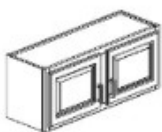

12"-15"-18" High Wall - Wall Cabinets

Concord Shaker

W2418B	Wall - 24"W x 12"D x 18"H - 2 Doors	$134.87
W3012B	Wall - 30"W x 12"D x 12"H - 2 Doors	$124.94
W3315B	Wall - 33"W x 12"D x 15"H - 2 Doors	$152.38
W3318B	Wall - 33"W x 12"D x 18"H - 2 Doors	$175.15
W3615B	Wall - 36"W x 12"D x 15"H - 2 Doors	$155.30
W3618B	Wall - 36"W x 12"D x 18"H - 2 Doors	$175.74