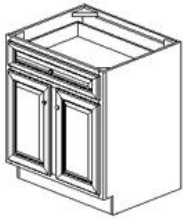

Single Door Base - Base Cabinets

Concord Shaker

B18	Base - 18"W x 24"D x 34-1/2"H - 1 Door - 1 Drawer	\$227.12
B21	Base - 21"W x 24"D x 34-1/2"H - 1 Door - 1 Drawer	\$256.31

Double Door with Drawers Base - Base Cabinets

Concord Shaker

B30B	Base - 30"W x 24"D x 34-1/2"H - 2 Doors - 2 Drawers	\$347.39
B33B	Base - 33"W x 24"D x 34-1/2"H - 2 Doors - 2 Drawers	\$362.57
B42	Base - 42"W x 24"D x 34-1/2"H - 2 Doors - 2 Drawers	\$457.74