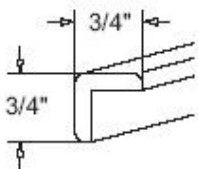

Outside Corner Molding - Moldings

Concord Shaker

SC5 Outside Corner Molding - 96"L x 3/4"W x 1/4"T \$21.60

Inside Corner Molding - Moldings

Concord Shaker

SC4	Inside Corner Molding - 96"L x 3/4"W x 3/4"H	\$31.52
-----	--	---------