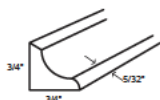

Outside Corner Molding - Moldings

Concord Shaker

SC5 Outside Corner Molding - 96"L x 3/4"W x 1/4"T \$21.60

Inside Corner Molding - Moldings

Concord Shaker

SC4	Inside Corner Molding - 96"L x 3/4"W x 3/4"H	\$31.52
-----	--	---------