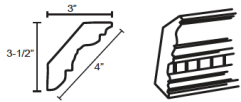

Crown Molding Flat - Moldings

Concord Shaker

CM96E-4 Crown Molding - 96"L x 4"H - SOLID \$148.88

Crown Molding with Dentil Insert - Moldings

Concord Shaker

CM96D-4 Crown Molding - 96"L x 4-1/2"H - Dentil \$0.00