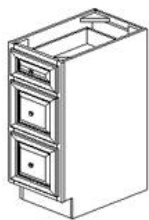

Concord Shaker

B30B	Base - 30"W x 24"D x 34-1/2"H - 2 Doors - 2 Drawers	\$347.39
B33B	Base - 33"W x 24"D x 34-1/2"H - 2 Doors - 2 Drawers	\$362.57
B42	Base - 42"W x 24"D x 34-1/2"H - 2 Doors - 2 Drawers	\$457.74

Sink Base - Base Cabinets

Concord Shaker

SB27B	Sink Base - 27"W x 24"D x 34-1/2"H - 2 Doors - 1 Header	\$272.66
SB30B	Sink Base - 30"W x 24"D x 34-1/2"H - 2 Doors - 2 Headers	\$283.17
SB36B	Sink Base - 36"W x 24"D x 34-1/2"H - 2 Doors - 2 Headers	\$305.35
SB42	Sink Base - 42"W x 24"D x 34-1/2"H - 2 Doors - 2 Headers	\$326.96

Drawer Pack Base - Base Cabinets

Concord Shaker

DB18(3)	Drawer Pack - 18"W x 24"D x 34-1/2"H	\$389.43
DB21(3)	Drawer Pack - 21"W x 24"D x 34-1/2"H	\$399.94
DB30(3)	Drawer Pack - 30"W x 24"D x 34-1/2"H	\$697.12
DB36(3)	Drawer Pack - 36"W x 24"D x 34-1/2"H	\$750.26

LS3309	Lazy Susan - 33"W x 24"D x 34-1/2"H - 1 Bi-fold Door - with Ro	\$502.11
LS3612	Lazy Susan - 36"W x 24"D x 34-1/2"H - 1 Bi-fold Door - with Ro	\$542.40

BBC36/39 L/R Base Blind Corner - 27"W x 24"D x 34-1/2"H - 1 Door - 1 Drawer \$393.52