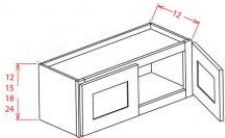

30"-33" Bridge - Wall Cabinets

Coventry Shaker White

W3012	Wall - 30"W x 12"H x 12"D - 2 Doors	$129.13
W3015	Wall - 30"W x 15"H x 12"D - 2 Doors	$144.98
W3018	Wall - 30"W x 18"H x 12"D - 2 Doors	$143.58
W3024	Wall - 30"W x 24"H x 12"D - 2 Doors	$170.62
W3312	Wall - 33"W x 12"H x 12"D - 2 Doors	$138.46
W3315	Wall - 33"W x 15"H x 12"D - 2 Doors	$154.31
W3318	Wall - 33"W x 18"H x 12"D - 2 Doors	$151.04
W3324	Wall - 33"W x 24"H x 12"D - 2 Doors	$184.61