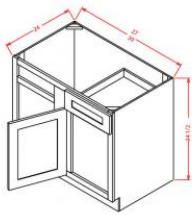

Easy Reach (with Lazy Susan) Base Corner Cabinet - Base Cabinets

Coventry Shaker White

LSB33	Easy Reach Base Corner Cabinet (with lazy susan) - 33"W x 34-1/2"H	\$475.05
LSB36	Easy Reach Base Corner Cabinet (with lazy susan) - 36"W x 34-1/2"H	\$508.15

Easy Reach Base Corner Cabinet - Base Cabinets

Coventry Shaker White

BER33	Easy Reach Base Corner Cabinet (w/o lazy susan) - 33"W x 34-1/2"H x	\$281.11
BER36	Easy Reach Base Corner Cabinet (w/o lazy susan) - 36"W x 34-1/2"H x	\$314.21

Blind Base Cabinet - Base Cabinets

Coventry Shaker White

BBC36	Blind Base Cabinet - 27"W x 34-1/2"H x 24"D - 1 Door - 1 Drawer (Wa	\$228.43
BBC42	Blind Base Cabinet - 39"W x 34-1/2"H x 24"D - 1 Door - 1 Drawer (Wa	\$307.22