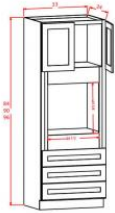

Oven Cabinet - Tall Cabinets

Coventry Shaker White

OC338424	Oven Cabinet - 33"W x 84"H x 24"D - 2 Doors - 3 Drawers - Opening 2	$769.69
OC339024	Oven Cabinet - 33"W x 90"H x 24"D - 2 Doors - 3 Drawers - Opening 2	$699.76
OC339624	Oven Cabinet - 33"W x 96"H x 24"D - 2 Doors - 3 Drawers - Opening 2	$825.64