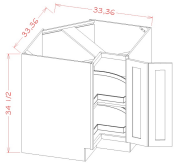

Double Doors with Drawer(s) Base - Base Cabinets

Coventry Shaker White

B24	Base - 24"W x 34-1/2"H x 24"D - 2 Doors - 1 Drawer - 1 Shelf	\$267.13
B27	Base - 27"W x 34-1/2"H x 24"D - 2 Doors - 1 Drawer - 1 Shelf	\$266.66
B30	Base - 30"W x 34-1/2"H x 24"D - 2 Doors - 2 Drawers - 1 Shelf	\$340.32
B33	Base - 33"W x 34-1/2"H x 24"D - 2 Doors - 2 Drawers - 1 Shelf	\$361.77
B39	Base - 39"W x 34-1/2"H x 24"D - 2 Doors - 2 Drawers - 1 Shelf	\$370.62
B42	Base - 42"W x 34-1/2"H x 24"D - 2 Doors - 2 Drawers - 1 Shelf	\$392.54
B48	Base - 48"W x 34-1/2"H x 24"D - 2 Doors - 2 Drawers - 1 Shelf	\$436.82

Sink Base - Base Cabinets

Coventry Shaker White

SB33	Sink Base - 33"W x 34-1/2"H x 24"D - 2 Doors - 2 Headers	\$259.20
SB42	Sink Base - 42"W x 34-1/2"H x 24"D - 2 Doors - 2 Headers	\$286.71

Three Drawer Pack Base - Base Cabinets

Easy Reach (with Lazy Susan) Base Corner Cabinet - Base Cabinets

Coventry Shaker White

LSB33	Easy Reach Base Corner Cabinet (with lazy susan) - 33"W x 34-1/2"H	\$475.05
LSB36	Easy Reach Base Corner Cabinet (with lazy susan) - 36"W x 34-1/2"H	\$508.15