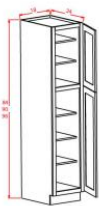

Easy Reach Base Corner Cabinet - Base Cabinets

Coventry Shaker White

BER33	Easy Reach Base Corner Cabinet (w/o lazy susan) - 33"W x 34-1/2"H x	\$281.11
BER36	Easy Reach Base Corner Cabinet (w/o lazy susan) - 36"W x 34-1/2"H x	\$314.21

Blind Base Cabinet - Base Cabinets

Coventry Shaker White

BBC36	Blind Base Cabinet - 27"W x 34-1/2"H x 24"D - 1 Door - 1 Drawer (Wa	\$228.43
BBC42	Blind Base Cabinet - 39"W x 34-1/2"H x 24"D - 1 Door - 1 Drawer (Wa	\$307.22

Pantry Cabinet Single Door - Tall Cabinets

Coventry Shaker White

U188424	Wall Pantry - 18"W x 84"H x 24"D - 2 Doors - 1 Fixed Shelf - 5 Adju	\$527.27
U189024	Wall Pantry - 18"W x 90"H x 24"D - 2 Doors - 1 Fixed Shelf - 6 Adju	\$479.25
U189624	Wall Pantry - 18"W x 96"H x 24"D - 2 Doors - 1 Fixed Shelf - 6 Adju	\$519.81