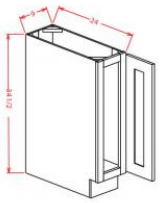

Single Door Base Tray - Base Cabinets

Coventry Shaker White

BT09	Base Tray - 9"W x 34-1/2"H x 24"D - 1 Door	$134.73