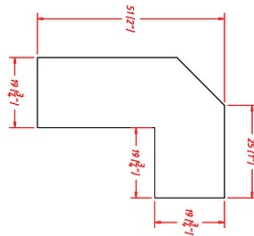

CM8	Crown Molding Plain - 96"L x 2-9/16"H (Takes Up 1-3/4" of Wall S	\$55.94
-----	--	---------

Crown Molding Flat - Moldings

Coventry Shaker White

ACM8	Crown Molding Flat - 96"L x 2-9/16"H (Takes Up 1-3/4" of Wall Sp	\$61.53
------	--	---------

Light Rail - Moldings

Coventry Shaker White

LRM	Light Rail Molding - 96"W x 3/4"D x 1-3/16"H (MOUNTS TO BOTTOM O	\$86.24
-----	--	---------

Angle Light Rail Molding - Moldings

Coventry Shaker White

ALRM	Angle Light Rail Molding - 96"W x 2"D x 1"H	\$108.15
------	---	----------