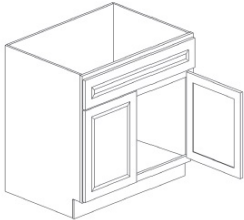

Double Door Sink Base Vanity - Bathroom Vanities

Coventry Shaker White

VS36	Vanity - 36"W x 34-1/2"H x 21"D - 2 Doors	$280.18