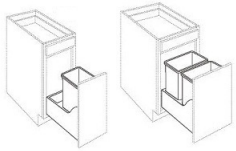

Trash Can Pull-Out (W/ Wood Base & Blum Slides) - Accessories

Coventry Shaker White

TCWB15-1	Trash Can Pull-Out (W/ Blum Slides) - Fits B15 (Cabinet not incl	$399.06
TCWB18-2	Trash Can Pull-Out (W/ Blum Slides) - Fits B18 (Cabinet not incl	$434.49

Wall & Base Fillers - Panels and Fillers

Coventry Shaker White

F330	Wall Filler - 3"W x 30"H x 3/4"T (Finished on one face and both	$11.65
F342	Wall Filler - 3"W x 42"H x 3/4"T (Finished on one face and both lon	$20.51
F642	Wall Filler - 6"W x 42"H x 3/4"T (Finished on one face and both lon	$40.09
F696	Wall Filler - 6"W x 96"H x 3/4"T (Finished on one face and both lon	$100.69