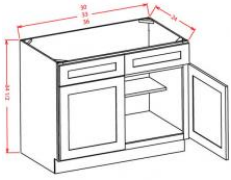

Coventry Shaker White

BT09	Base Tray - 9"W x 34-1/2"H x 24"D - 1 Door	\$134.73
------	--	----------

Single Door with Drawer Base - Base Cabinets

Coventry Shaker White

B12	Base - 12"W x 34-1/2"H x 24"D - 1 Door - 1 Drawer - 1 Shelf	\$187.41
B15	Base - 15"W x 34-1/2"H x 24"D - 1 Door - 1 Drawer - 1 Shelf	\$206.52
B18	Base - 18"W x 34-1/2"H x 24"D - 1 Door - 1 Drawer - 1 Shelf	\$225.17
B21	Base - 21"W x 34-1/2"H x 24"D - 1 Door - 1 Drawer - 1 Shelf	\$243.82

Double Doors with Drawer(s) Base - Base Cabinets

Coventry Shaker White

B24	Base - 24"W x 34-1/2"H x 24"D - 2 Doors - 1 Drawer - 1 Shelf	\$267.13
B27	Base - 27"W x 34-1/2"H x 24"D - 2 Doors - 1 Drawer - 1 Shelf	\$266.66
B30	Base - 30"W x 34-1/2"H x 24"D - 2 Doors - 2 Drawers - 1 Shelf	\$340.32
B33	Base - 33"W x 34-1/2"H x 24"D - 2 Doors - 2 Drawers - 1 Shelf	\$361.77
B39	Base - 39"W x 34-1/2"H x 24"D - 2 Doors - 2 Drawers - 1 Shelf	\$370.62
B42	Base - 42"W x 34-1/2"H x 24"D - 2 Doors - 2 Drawers - 1 Shelf	\$392.54
B48	Base - 48"W x 34-1/2"H x 24"D - 2 Doors - 2 Drawers - 1 Shelf	\$436.82

Sink Base - Base Cabinets

Coventry Shaker White

SB33	Sink Base - 33"W x 34-1/2"H x 24"D - 2 Doors - 2 Headers	\$259.20
SB42	Sink Base - 42"W x 34-1/2"H x 24"D - 2 Doors - 2 Headers	\$286.71

Three Drawer Pack Base - Base Cabinets