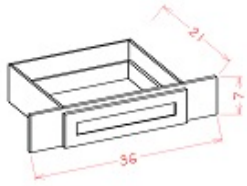

VKD36

Vanity Knee Drawer - 36"W x 7"H x 21"D

$103.49