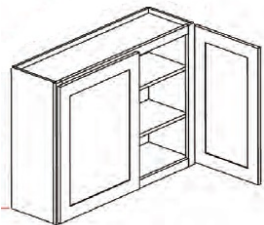

30" High Double Door - Wall Cabinets

Coventry Shaker White

W2430	Wall - 24"W x 30"H x 12"D - 2 Doors - 2 Shelves	$192.54
W3930	Wall - 39"W x 30"H x 12"D - 2 Doors - 2 Shelves	$266.20
W4230	Wall - 42"W x 30"H x 12"D - 2 Doors - 2 Shelves	$333.33
W4830	Wall - 48"W x 30"H x 12"D - 2 Doors - 2 Shelves	$336.59