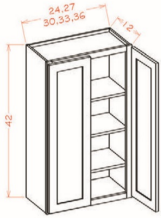

42" High Double Door - Wall Cabinets

Coventry Shaker White

W2442	Wall - 24"W x 42"H x 12"D - 2 Doors - 3 Shelves	$238.22
W2742	Wall - 27"W x 42"H x 12"D - 2 Doors - 3 Shelves	$256.41
W3042	Wall - 30"W x 42"H x 12"D - 2 Doors - 3 Shelves	$274.59
W3342	Wall - 33"W x 42"H x 12"D - 2 Doors - 3 Shelves	$294.63
W3642	Wall - 36"W x 42"H x 12"D - 2 Doors - 3 Shelves	$317.48
W3942	Wall - 39"W x 42"H x 12"D - 2 Doors - 3 Shelves	$327.27
W4242	Wall - 42"W x 42"H x 12"D - 2 Doors - 3 Shelves	$346.85
W4842	Wall - 48"W x 42"H x 12"D - 2 Doors - 3 Shelves	$394.87