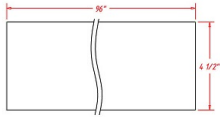

Batten Molding - Moldings

Coventry Shaker White

BAM Batten Molding - 96"L x 3/16"W x 3/4"H (Used to hide joint between \$16.78

Toe Kick - Moldings

Coventry Shaker White

TKC	Toe Kick - 96"L x 1/4"W x 4-1/2"H	\$23.31
-----	-----------------------------------	---------