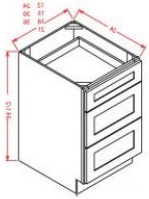

Three Drawer Pack Base - Base Cabinets

Coventry Shaker White

3DB12	Drawer Pack - 12"W x 34-1/2"H x 24"D - 3 Drawers	$273.65
3DB15	Drawer Pack - 15"W x 34-1/2"H x 24"D - 3 Drawers	$300.23
3DB18	Drawer Pack - 18"W x 34-1/2"H x 24"D - 3 Drawers	$321.21
3DB30	Drawer Pack - 30"W x 34-1/2"H x 24"D - 3 Drawers	$370.16