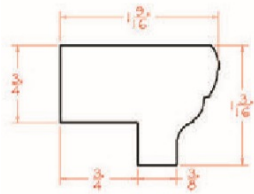

Light Rail - Moldings

Coventry Shaker White

LRM	Light Rail Molding - 96"W x 3/4"D x 1-3/16"H (MOUNTS TO BOTTOM O	$86.24