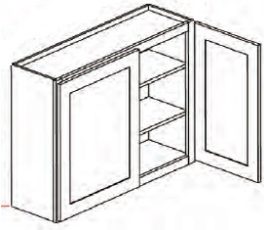

36" High Double Door - Wall Cabinets

Coventry Shaker White

W3936	Wall - 39"W x 36"H x 12"D - 2 Doors - 2 Shelves	$266.20
W4236	Wall - 42"W x 36"H x 12"D - 2 Doors - 2 Shelves	$303.03
W4836	Wall - 48"W x 36"H x 12"D - 2 Doors - 2 Shelves	$336.59