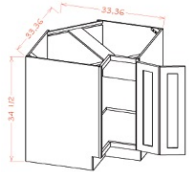

Easy Reach (with Lazy Susan) Base Corner Cabinet - Base Cabinets

Coventry Shaker White

LSB33	Easy Reach Base Corner Cabinet (with lazy susan) - 33"W x 34-1/2"H	\$475.05
LSB36	Easy Reach Base Corner Cabinet (with lazy susan) - 36"W x 34-1/2"H	\$508.15

Easy Reach Base Corner Cabinet - Base Cabinets

Coventry Shaker White

BER33	Easy Reach Base Corner Cabinet (w/o lazy susan) - 33"W x 34-1/2"H x	\$281.11
BER36	Easy Reach Base Corner Cabinet (w/o lazy susan) - 36"W x 34-1/2"H x	\$314.21