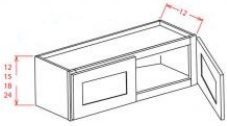

36"-39" Bridge - Wall Cabinets

Coventry Shaker White

W3615	Wall - 36"W x 15"H x 12"D - 2 Doors	$164.10
W3618	Wall - 36"W x 18"H x 12"D - 2 Doors	$156.17
W3624	Wall - 36"W x 24"H x 12"D - 2 Doors	$200.93
W3912	Wall - 39"W x 12"H x 12"D - 2 Doors	$143.12
W3915	Wall - 39"W x 15"H x 12"D - 2 Doors	$171.09
W3924	Wall - 39"W x 24"H x 12"D - 2 Doors	$234.96