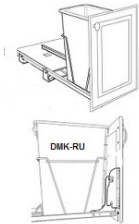

Single Trash Can Pull-Out (Metal Framing) - Accessories

Coventry Shaker White

DMK-RU	Door Mounting Kit For Trash Can Pull-Outs (Trash can pull outs can	$37.56
STCMF12-RU	Single Trash Can Pull-Out - Fits B12 (Cabinet not included, cabinet	$52.19
STCMF15-RU	Single Trash Can Pull-Out - Fits B15 (Cabinet not included, cabinet	$77.61