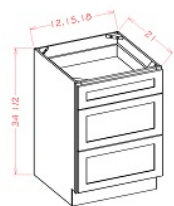

Vanity Drawer Base - Bathroom Vanities

Coventry Shaker White

3VDB12	Vanity Drawer - 12"W x 34-1/2"H x 21"D - 3 Drawers	$266.20
3VDB15	Vanity Drawer - 15"W x 34-1/2"H x 21"D - 3 Drawers	$285.78
3VDB18	Vanity Drawer - 18"W x 34-1/2"H x 21"D - 3 Drawers	$303.96