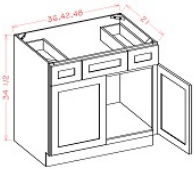

Vanity Combo Bases - Bathroom Vanities

Coventry Spice Shaker

VSD42	Vanity - 42"W x 34-1/2"H x 21"D - 2 Doors - 2 Top Drawers	$390.20