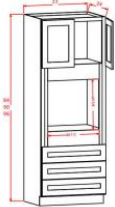

Coventry Spice Shaker

LSB33	Easy Reach Base Corner Cabinet (with lazy susan) - 33"W x 34-1/2"H	\$475.05
-------	--	----------

Easy Reach Base Corner Cabinet - Base Cabinets

Coventry Spice Shaker

BER33	Easy Reach Base Corner Cabinet (w/o lazy susan) - 33"W x 34-1/2"H x	\$281.11
BER36	Easy Reach Base Corner Cabinet (w/o lazy susan) - 36"W x 34-1/2"H x	\$314.21

Blind Base Cabinet - Base Cabinets

Coventry Spice Shaker

BBC42	Blind Base Cabinet - 39"W x 34-1/2"H x 24"D - 1 Door - 1 Drawer (Wa	\$307.22
-------	---	----------

Pantry Cabinet Single Door - Tall Cabinets

Coventry Spice Shaker

U188424	Wall Pantry - 18"W x 84"H x 24"D - 2 Doors - 1 Fixed Shelf - 5 Adju	\$527.27
U189624	Wall Pantry - 18"W x 96"H x 24"D - 2 Doors - 1 Fixed Shelf - 6 Adju	\$519.81

Pantry Cabinet Double Door - Tall Cabinets

Coventry Spice Shaker

U248424	Wall Pantry - 24"W x 84"H x 24"D - 4 Doors - 1 Fixed Shelf - 5 Adju	\$623.30
---------	---	----------

Oven Cabinet - Tall Cabinets

Coventry Spice Shaker

OC338424	Oven Cabinet - 33"W x 84"H x 24"D - 2 Doors - 3 Drawers - Opening 2	\$769.69
OC339024	Oven Cabinet - 33"W x 90"H x 24"D - 2 Doors - 3 Drawers - Opening 2	\$699.76
OC339624	Oven Cabinet - 33"W x 96"H x 24"D - 2 Doors - 3 Drawers - Opening 2	\$825.64