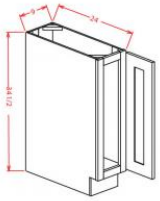

Wall Diagonal Corner - Wall Cabinets

Coventry Spice Shaker

DCW2430	Wall Diagonal Corner - 24"W x 30"H x 24"D - 1 Door - 2 Shelves	\$248.95
---------	--	----------

Wall Blind Corner - Wall Cabinets

Coventry Spice Shaker

WBC2730	Wall Blind Corner - 27"W x 30"H x 12"D - 1 Door - 2 Shelves (Wall S)	\$184.61
---------	--	----------

Single Door Base Tray - Base Cabinets

Coventry Spice Shaker

BT09	Base Tray - 9"W x 34-1/2"H x 24"D - 1 Door	\$134.73
------	--	----------