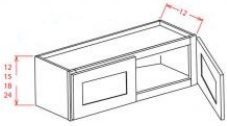

36"-39" Bridge - Wall Cabinets

Coventry Spice Shaker

W3612	Wall - 36"W x 12"H x 12"D - 2 Doors	$142.65
W3615	Wall - 36"W x 15"H x 12"D - 2 Doors	$164.10
W3624	Wall - 36"W x 24"H x 12"D - 2 Doors	$200.93
W3912	Wall - 39"W x 12"H x 12"D - 2 Doors	$143.12
W3915	Wall - 39"W x 15"H x 12"D - 2 Doors	$171.09
W3924	Wall - 39"W x 24"H x 12"D - 2 Doors	$234.96