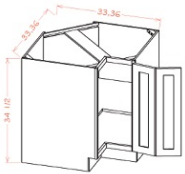

WBC2730	Wall Blind Corner - 27"W x 30"H x 12"D - 1 Door - 2 Shelves (Wall S)	\$184.61
---------	--	----------

Single Door Base Tray - Base Cabinets

Coventry Spice Shaker

BT09	Base Tray - 9"W x 34-1/2"H x 24"D - 1 Door	\$134.73
------	--	----------

Sink Base - Base Cabinets

Coventry Spice Shaker

SB30	Sink Base - 30"W x 34-1/2"H x 24"D - 2 Doors - 2 Headers	\$255.01
SB36	Sink Base - 36"W x 34-1/2"H x 24"D - 2 Doors - 2 Headers	\$289.97

Easy Reach (with Lazy Susan) Base Corner Cabinet - Base Cabinets

Coventry Spice Shaker

LSB33	Easy Reach Base Corner Cabinet (with lazy susan) - 33"W x 34-1/2"H	\$475.05
-------	--	----------

Easy Reach Base Corner Cabinet - Base Cabinets

Coventry Spice Shaker

BER33	Easy Reach Base Corner Cabinet (w/o lazy susan) - 33"W x 34-1/2"H x	\$281.11
BER36	Easy Reach Base Corner Cabinet (w/o lazy susan) - 36"W x 34-1/2"H x	\$314.21

Blind Base Cabinet - Base Cabinets

Coventry Spice Shaker

BBC42	Blind Base Cabinet - 39"W x 34-1/2"H x 24"D - 1 Door - 1 Drawer (Wa	\$307.22
-------	---	----------

Pantry Cabinet Single Door - Tall Cabinets