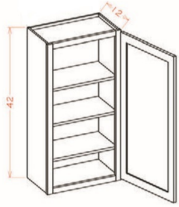

36" High Double Door - Wall Cabinets

Coventry Spice Shaker

W2436	Wall - 24"W x 36"H x 12"D - 2 Doors - 2 Shelves	\$174.82
W3336	Wall - 33"W x 36"H x 12"D - 2 Doors - 2 Shelves	\$226.10
W3636	Wall - 36"W x 36"H x 12"D - 2 Doors - 2 Shelves	\$240.55
W3936	Wall - 39"W x 36"H x 12"D - 2 Doors - 2 Shelves	\$266.20

42" High Single Door - Wall Cabinets

Coventry Spice Shaker

W0942	Wall - 09"W x 42"H x 12"D - 1 Door - 3 Shelves	\$118.41
-------	--	----------

42" High Double Door - Wall Cabinets

Coventry Spice Shaker

W4242	Wall - 42"W x 42"H x 12"D - 2 Doors - 3 Shelves	\$346.85
W4842	Wall - 48"W x 42"H x 12"D - 2 Doors - 3 Shelves	\$394.87