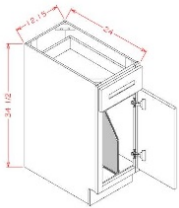

Blind Base Cabinet - Base Cabinets

Coventry Spice Shaker

BBC42	Blind Base Cabinet - 39"W x 34-1/2"H x 24"D - 1 Door - 1 Drawer (Wa	\$307.22
-------	---	----------

Pantry Cabinet Single Door - Tall Cabinets

Coventry Spice Shaker

U188424	Wall Pantry - 18"W x 84"H x 24"D - 2 Doors - 1 Fixed Shelf - 5 Adju	\$527.27
U189624	Wall Pantry - 18"W x 96"H x 24"D - 2 Doors - 1 Fixed Shelf - 6 Adju	\$519.81

Pantry Cabinet Double Door - Tall Cabinets

Coventry Spice Shaker

U248424	Wall Pantry - 24"W x 84"H x 24"D - 4 Doors - 1 Fixed Shelf - 5 Adju	\$623.30
---------	---	----------

Oven Cabinet - Tall Cabinets

Coventry Spice Shaker

OC338424	Oven Cabinet - 33"W x 84"H x 24"D - 2 Doors - 3 Drawers - Opening 2	\$769.69
OC339024	Oven Cabinet - 33"W x 90"H x 24"D - 2 Doors - 3 Drawers - Opening 2	\$699.76
OC339624	Oven Cabinet - 33"W x 96"H x 24"D - 2 Doors - 3 Drawers - Opening 2	\$825.64

Base Tray Divider Kits - Accessories

Coventry Spice Shaker

B15TDKIT	Base Tray Divider Kits - 3/4"W x 21"H x 22-1/2"D - 1 Divider	\$66.66
B18TDKIT	Base Tray Divider Kits - 3/4"W x 21"H x 22-1/2"D - 2 Dividers	\$95.10