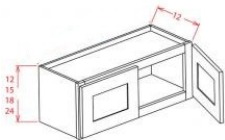

30"-33" Bridge - Wall Cabinets

Coventry Spice Shaker

W3024	Wall - 30"W x 24"H x 12"D - 2 Doors	$170.62
W3312	Wall - 33"W x 12"H x 12"D - 2 Doors	$138.46
W3318	Wall - 33"W x 18"H x 12"D - 2 Doors	$151.04
W3324	Wall - 33"W x 24"H x 12"D - 2 Doors	$184.61