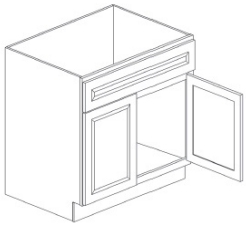

Double Door Sink Base Vanity - Bathroom Vanities

Coventry Spice Shaker

VS24	Vanity - 24"W x 34-1/2"H x 21"D - 2 Doors	$211.65
VS27	Vanity - 27"W x 34-1/2"H x 21"D - 2 Doors	$228.43