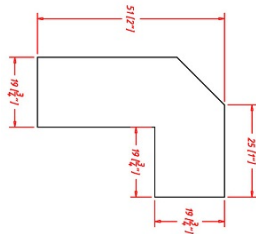

Dishwasher Panel - Panels and Fillers

Coventry Spice Shaker

DWR3 Dishwasher Panel - 24"W x 34-1/2"H x 1/2"T (3" Return - SOLID) \$71.79

Light Rail - Moldings

Coventry Spice Shaker

LRM Light Rail Molding - 96"L x 1-9/16"W x 1-3/16"H \$86.24

Angle Light Rail Molding - Moldings

Coventry Spice Shaker

ALRM Angle Light Rail Molding - 96"W x 2"D x 1"H \$108.15

Shoe Molding - Moldings

Coventry Spice Shaker

SHM Shoe Molding - 96"L x 1/2"W x 3/4"H \$30.76