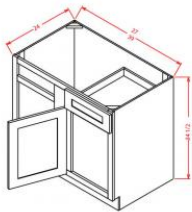

Sink Base - Base Cabinets

Coventry Spice Shaker

SB30	Sink Base - 30"W x 34-1/2"H x 24"D - 2 Doors - 2 Headers	\$255.01
SB36	Sink Base - 36"W x 34-1/2"H x 24"D - 2 Doors - 2 Headers	\$289.97

Easy Reach (with Lazy Susan) Base Corner Cabinet - Base Cabinets

Coventry Spice Shaker

LSB33	Easy Reach Base Corner Cabinet (with lazy susan) - 33"W x 34-1/2"H	\$475.05
-------	--	----------

Easy Reach Base Corner Cabinet - Base Cabinets

Coventry Spice Shaker

BER33	Easy Reach Base Corner Cabinet (w/o lazy susan) - 33"W x 34-1/2"H x	\$281.11
BER36	Easy Reach Base Corner Cabinet (w/o lazy susan) - 36"W x 34-1/2"H x	\$314.21

Blind Base Cabinet - Base Cabinets

Coventry Spice Shaker

BBC42	Blind Base Cabinet - 39"W x 34-1/2"H x 24"D - 1 Door - 1 Drawer (Wa	\$307.22
-------	---	----------

Pantry Cabinet Single Door - Tall Cabinets