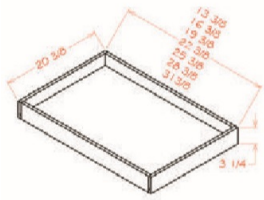

Base Tray Divider Kits - Accessories

Coventry Spice Shaker

B15TDKIT	Base Tray Divider Kits - 3/4"W x 21"H x 22-1/2"D - 1 Divider	\$66.66
B18TDKIT	Base Tray Divider Kits - 3/4"W x 21"H x 22-1/2"D - 2 Dividers	\$95.10

Roll Out Tray - Accessories

Coventry Spice Shaker

RS18-TypeB	Roll-out Tray- 13-3/8"W x 3-3/8"H x 20-7/16"D (For 18"W base cabin	\$61.07
RS21-TypeB	Roll-out Tray- 16-3/8"W x 3-3/8"H x 20-7/16"D (For 21"W base cabin	\$65.73
RS24-TypeB	Roll-out Tray- 19-1/2"W x 3-3/8"H x 20-7/16"D (For 24"W base cabin	\$70.86
RS27-TypeB	Roll-out Tray- 22-1/2"W x 3-3/8"H x 20-7/16"D (For 27"W base cabin	\$75.05
RS30-TypeB	Roll-out Tray- 25-3/8"W x 3-3/8"H x 20-7/16"D (For 30"W base cabin	\$79.25
RS36-TypeB	Roll-out Tray- 31-3/8"W x 3-3/8"H x 20-7/16"D (For 36"W base cabin	\$87.64