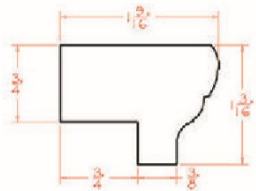

Dishwasher Panel - Panels and Fillers

Coventry Spice Shaker

DWR3 Dishwasher Panel - 24"W x 34-1/2"H x 1/2"T (3" Return - SOLID) \$71.79

Light Rail - Moldings

Coventry Spice Shaker

LRM Light Rail Molding - 96"L x 1-9/16"W x 1-3/16"H \$86.24