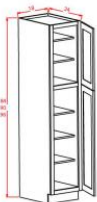

Sink Base - Base Cabinets

Coventry Spice Shaker

SB30	Sink Base - 30"W x 34-1/2"H x 24"D - 2 Doors - 2 Headers	\$255.01
SB36	Sink Base - 36"W x 34-1/2"H x 24"D - 2 Doors - 2 Headers	\$289.97

Easy Reach (with Lazy Susan) Base Corner Cabinet - Base Cabinets

Coventry Spice Shaker

LSB33	Easy Reach Base Corner Cabinet (with lazy susan) - 33"W x 34-1/2"H	\$475.05
-------	--	----------

Easy Reach Base Corner Cabinet - Base Cabinets

Coventry Spice Shaker

BER33	Easy Reach Base Corner Cabinet (w/o lazy susan) - 33"W x 34-1/2"H x	\$281.11
BER36	Easy Reach Base Corner Cabinet (w/o lazy susan) - 36"W x 34-1/2"H x	\$314.21

Blind Base Cabinet - Base Cabinets

Coventry Spice Shaker

BBC42	Blind Base Cabinet - 39"W x 34-1/2"H x 24"D - 1 Door - 1 Drawer (Wa	\$307.22
-------	---	----------

Pantry Cabinet Single Door - Tall Cabinets

Coventry Spice Shaker

U188424	Wall Pantry - 18"W x 84"H x 24"D - 2 Doors - 1 Fixed Shelf - 5 Adju	\$527.27
U189624	Wall Pantry - 18"W x 96"H x 24"D - 2 Doors - 1 Fixed Shelf - 6 Adju	\$519.81

Pantry Cabinet Double Door - Tall Cabinets