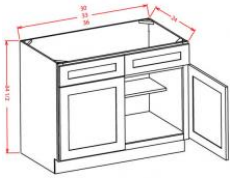

Wall Diagonal Corner - Wall Cabinets

Coventry Spice Shaker

DCW2430	Wall Diagonal Corner - 24"W x 30"H x 24"D - 1 Door - 2 Shelves	\$248.95
---------	--	----------

Wall Blind Corner - Wall Cabinets

Coventry Spice Shaker

WBC2730	Wall Blind Corner - 27"W x 30"H x 12"D - 1 Door - 2 Shelves (Wall S)	\$184.61
---------	--	----------

Single Door Base Tray - Base Cabinets

Coventry Spice Shaker

BT09	Base Tray - 9"W x 34-1/2"H x 24"D - 1 Door	\$134.73
------	--	----------

Sink Base - Base Cabinets

Coventry Spice Shaker

SB30	Sink Base - 30"W x 34-1/2"H x 24"D - 2 Doors - 2 Headers	\$255.01
SB36	Sink Base - 36"W x 34-1/2"H x 24"D - 2 Doors - 2 Headers	\$289.97

Easy Reach (with Lazy Susan) Base Corner Cabinet - Base Cabinets

Coventry Spice Shaker

LSB33	Easy Reach Base Corner Cabinet (with lazy susan) - 33"W x 34-1/2"H	\$475.05
-------	--	----------

Easy Reach Base Corner Cabinet - Base Cabinets

Coventry Spice Shaker

BER33	Easy Reach Base Corner Cabinet (w/o lazy susan) - 33"W x 34-1/2"H x	\$281.11
BER36	Easy Reach Base Corner Cabinet (w/o lazy susan) - 36"W x 34-1/2"H x	\$314.21