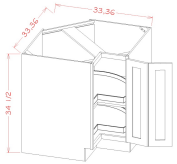

WBC2730	Wall Blind Corner - 27"W x 30"H x 12"D - 1 Door - 2 Shelves (Wall S)	\$184.61
---------	--	----------

Single Door Base Tray - Base Cabinets

Coventry Spice Shaker

BT09	Base Tray - 9"W x 34-1/2"H x 24"D - 1 Door	\$134.73
------	--	----------

Sink Base - Base Cabinets

Coventry Spice Shaker

SB30	Sink Base - 30"W x 34-1/2"H x 24"D - 2 Doors - 2 Headers	\$255.01
SB36	Sink Base - 36"W x 34-1/2"H x 24"D - 2 Doors - 2 Headers	\$289.97

Easy Reach (with Lazy Susan) Base Corner Cabinet - Base Cabinets

Coventry Spice Shaker

LSB33	Easy Reach Base Corner Cabinet (with lazy susan) - 33"W x 34-1/2"H	\$475.05
-------	--	----------

Easy Reach Base Corner Cabinet - Base Cabinets

Coventry Spice Shaker

BER33	Easy Reach Base Corner Cabinet (w/o lazy susan) - 33"W x 34-1/2"H x	\$281.11
BER36	Easy Reach Base Corner Cabinet (w/o lazy susan) - 36"W x 34-1/2"H x	\$314.21

Blind Base Cabinet - Base Cabinets

Coventry Spice Shaker

BBC42	Blind Base Cabinet - 39"W x 34-1/2"H x 24"D - 1 Door - 1 Drawer (Wa	\$307.22
-------	---	----------

Pantry Cabinet Single Door - Tall Cabinets