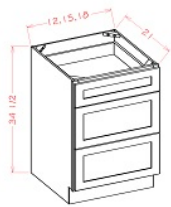

Vanity Drawer Base - Bathroom Vanities

Coventry Spice Shaker

3VDB12	Vanity Drawer - 12"W x 34-1/2"H x 21"D - 3 Drawers	$266.20
3VDB18	Vanity Drawer - 18"W x 34-1/2"H x 21"D - 3 Drawers	$303.96