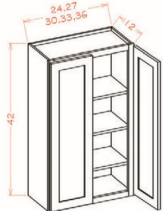

42" High Single Door - Wall Cabinets

Coventry Spice Shaker

W0942	Wall - 09"W x 42"H x 12"D - 1 Door - 3 Shelves	\$118.41
-------	--	----------

42" High Double Door - Wall Cabinets

Coventry Spice Shaker

W4242	Wall - 42"W x 42"H x 12"D - 2 Doors - 3 Shelves	\$346.85
W4842	Wall - 48"W x 42"H x 12"D - 2 Doors - 3 Shelves	\$394.87