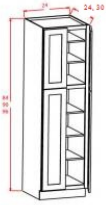

Pantry Cabinet Double Door - Tall Cabinets

Coventry Spice Shaker

U248424	Wall Pantry - 24"W x 84"H x 24"D - 4 Doors - 1 Fixed Shelf - 5 Adju	$623.30