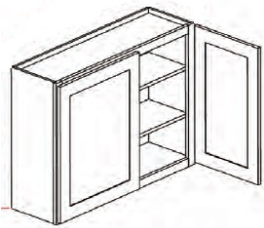

36" High Single Door - Wall Cabinets

Coventry Spice Shaker

W0936	Wall - 09"W x 36"H x 12"D - 1 Door - 2 Shelves	\$94.63
W1236	Wall - 12"W x 36"H x 12"D - 1 Door - 2 Shelves	\$103.96
W1536	Wall - 15"W x 36"H x 12"D - 1 Door - 2 Shelves	\$121.21
W1836	Wall - 18"W x 36"H x 12"D - 1 Door - 2 Shelves	\$137.99

36" High Double Door - Wall Cabinets

Coventry Spice Shaker

W2436	Wall - 24"W x 36"H x 12"D - 2 Doors - 2 Shelves	\$174.82
W3336	Wall - 33"W x 36"H x 12"D - 2 Doors - 2 Shelves	\$226.10
W3636	Wall - 36"W x 36"H x 12"D - 2 Doors - 2 Shelves	\$240.55
W3936	Wall - 39"W x 36"H x 12"D - 2 Doors - 2 Shelves	\$266.20