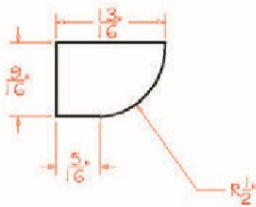

Dishwasher Panel - Panels and Fillers

Coventry Spice Shaker

DWR3 Dishwasher Panel - 24"W x 34-1/2"H x 1/2"T (3" Return - SOLID) \$71.79

Light Rail - Moldings

Coventry Spice Shaker

LRM Light Rail Molding - 96"L x 1-9/16"W x 1-3/16"H \$86.24

Angle Light Rail Molding - Moldings

Coventry Spice Shaker

ALRM Angle Light Rail Molding - 96"W x 2"D x 1"H \$108.15

Shoe Molding - Moldings

Coventry Spice Shaker

SHM Shoe Molding - 96"L x 1/2"W x 3/4"H \$30.76