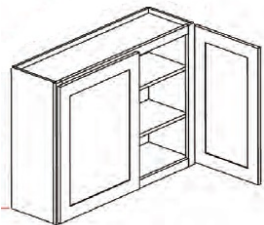

- * Spice Stain with a Furniture Quality Satin Finish
- * Square Recessed Panel Full Overlay Doors and Drawer Fronts
- * 3/4" Solid Birch Wood Doors and Drawer Fronts with HDF Center Panel
- * Solid Birch Face Frames and Drawer Boxes
- * All Wood Construction, Plywood Sides, Tops, Bottoms and Shelves
- * Dovetail Drawers with High Quality Epoxy Coated Steel Undermount Glides
- * Interior of Cabinet with Natural Finish
- * High Quality Epoxy Coated Steel Undermount Drawers Glides
- * 6-Way Adjustable Concealed European Style Hinges

30" High Single Door - Wall Cabinets

Coventry Spice Shaker

W0930	Wall - 09"W x 30"H x 12"D - 1 Door - 2 Shelves	\$103.96
W1230	Wall - 12"W x 30"H x 12"D - 1 Door - 2 Shelves	\$114.21
W2130	Wall - 21"W x 30"H x 12"D - 1 Door - 2 Shelves	\$169.23

30" High Double Door - Wall Cabinets

Coventry Spice Shaker

W2730	Wall - 27"W x 30"H x 12"D - 2 Doors - 2 Shelves	\$213.51
W3030	Wall - 30"W x 30"H x 12"D - 2 Doors - 2 Shelves	\$228.90
W3330	Wall - 33"W x 30"H x 12"D - 2 Doors - 2 Shelves	\$248.95
W3630	Wall - 36"W x 30"H x 12"D - 2 Doors - 2 Shelves	\$264.80
W3930	Wall - 39"W x 30"H x 12"D - 2 Doors - 2 Shelves	\$266.20
W4230	Wall - 42"W x 30"H x 12"D - 2 Doors - 2 Shelves	\$333.33

36" High Single Door - Wall Cabinets

Coventry Spice Shaker

W0936	Wall - 09"W x 36"H x 12"D - 1 Door - 2 Shelves	\$94.63
W1236	Wall - 12"W x 36"H x 12"D - 1 Door - 2 Shelves	\$103.96
W1536	Wall - 15"W x 36"H x 12"D - 1 Door - 2 Shelves	\$121.21
W1836	Wall - 18"W x 36"H x 12"D - 1 Door - 2 Shelves	\$137.99