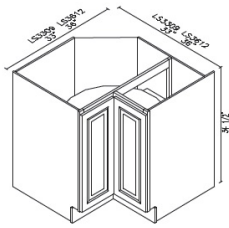

Sink Base - Base Cabinets

Covington Shaker

SB24B	Sink Base - 24"W x 24"D x 34-1/2"H - 2 Doors - 1 Header	\$298.62
SB27B	Sink Base - 27"W x 24"D x 34-1/2"H - 2 Doors - 1 Header	\$313.16
SB30B	Sink Base - 30"W x 24"D x 34-1/2"H - 2 Doors - 2 Headers	\$324.34
SB36B	Sink Base - 36"W x 24"D x 34-1/2"H - 2 Doors - 2 Headers	\$350.07

Drawer Pack Base - Base Cabinets

Covington Shaker

DB15(3)	Drawer Pack - 15"W x 24"D x 34-1/2"H	\$435.07
DB18(3)	Drawer Pack - 18"W x 24"D x 34-1/2"H	\$446.25
DB21(3)	Drawer Pack - 21"W x 24"D x 34-1/2"H	\$458.55
DB24(3)	Drawer Pack - 24"W x 24"D x 34-1/2"H	\$482.04
DB30(3)	Drawer Pack - 30"W x 24"D x 34-1/2"H	\$799.68
DB36(3)	Drawer Pack - 36"W x 24"D x 34-1/2"H	\$818.69

Easy Reach Corner Base Cabinet - Base Cabinets

Covington Shaker

LS3309		\$575.99
LS3612		\$621.85

Easy Reach Base Corner Cabinet (Fixed Shelf) - Base Cabinets

Covington Shaker

LS3612S	Lazy Susan - 36"W x 34-1/2"H x 24"D - 1 Bi-fold Door (12" Door) - 1	\$550.27
---------	---	----------