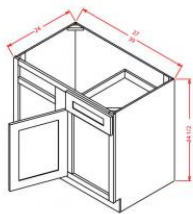

Easy Reach Corner Base Cabinet - Base Cabinets

Covington Shaker

LS3309		\$575.99
LS3612		\$621.85

Easy Reach Base Corner Cabinet (Fixed Shelf) - Base Cabinets

Covington Shaker

LS3612S	Lazy Susan - 36"W x 34-1/2"H x 24"D - 1 Bi-fold Door (12" Door) - 1	\$550.27
---------	---	----------

Blind Base Cabinet - Base Cabinets

Covington Shaker

BBLC39/42-36"	Blind Base Cabinet - 36"W x 34-1/2"H x 24"D - 1 Door - Actual Si	\$446.25
BBLC42/45-39"	Blind Base Cabinet - 39"W x 34-1/2"H x 24"D - 1 Door - Actual Si	\$450.72
BBLC45/48-42"	Blind Base Cabinet - 42"W x 34-1/2"H x 24"D - 1 Door - Actual Si	\$455.20