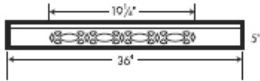

Country Valance - Moldings

Covington Shaker

CTVAL48	Country Valance - 48"W x 5"H	$0.00