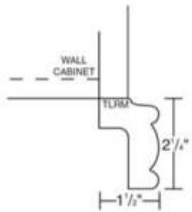

Under Wall Cabinet Molding - Moldings

Covington Shaker

TLRM8

Under Wall Cabinet Molding - 96"L x 1-1/2"W x 2-1/4"H

$221.45

Base Molding - Moldings

Covington Shaker

BM4-1/2-5/8-9

Base Molding - 96"L x 5/8"W x 4-1/2"H

$129.73