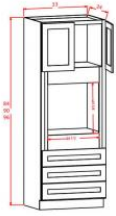

Oven Cabinet - Tall Cabinets

Covington Shaker

OC3384B	Oven Cabinet - 33"W x 24"D x 84"H - 2 Doors - 3 Drawers	$1173.23
OC3390B	Oven Cabinet - 33"W x 24"D x 90"H - 2 Doors - 3 Drawers	$1267.18
OC3396B	Oven Cabinet - 33"W x 24"D x 96"H - 2 Doors - 3 Drawers	$1352.18