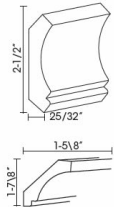

Turn Post - Panels and Fillers

Covington Shaker

TP3/WF34-1/2 Decor Leg - 3"W x 34-1/2"H x 3"D

$231.51

Crown Molding Plain - Moldings

Covington Shaker

CM96 Crown Molding - 96"L x 2-3/8"H - SOLID

$82.76