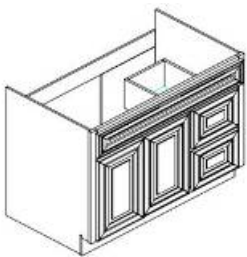

Vanities with Drawer Options - Bathroom Vanities

Covington Shaker

S3021DL-34-1/	Vanity - 30"W x 21"D x 34-1/2"H - 1 Door - 2 Left Drawers	$476.45
S3021DR-34-1/	Vanity - 30"W x 21"D x 34-1/2"H - 1 Door - 2 Right Drawers	$476.45
S3621BDL-34-1	Vanity - 36"W x 21"D x 34-1/2"H - 2 Doors - 2 Left Drawers	$530.13
S3621BDR-34-1	Vanity - 36"W x 21"D x 34-1/2"H - 2 Doors - 2 Right Drawers	$530.13