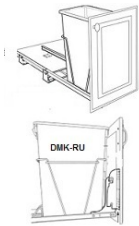

Single Trash Can Pull-Out (Metal Framing) - Accessories

Covington Shaker

DMK-RU	Door Mounting Kit For Trash Can Pull-Outs (Trash can pull outs c	$37.56
STCMF12-RU	Single Trash Can Pull-Out - Fits B12 (Cabinet not included, cabi	$52.19
STCMF15-RU	Single Trash Can Pull-Out - Fits B15 (Cabinet not included, cabi	$77.61