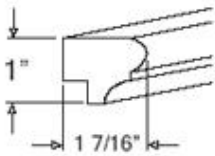

\$174.47

Crown Molding 4" Plain - Moldings

Covington Shaker

CM96-4

Crown Molding - 96"L x 4"H

\$133.09

Light Rail Molding - Moldings

Covington Shaker