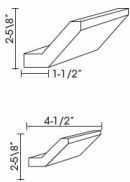

\$231.51

Crown Molding Plain - Moldings

Covington Shaker

CM96 Crown Molding - 96"L x 2-3/8"H - SOLID

\$82.76

Crown Molding Flat - Moldings

Covington Shaker

CM96E-4 Crown Molding - 96"L x 4"H - SOLID