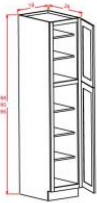

Pantry Cabinet Single Door - Tall Cabinets

Cream Valley Shaker

U188424	Wall Pantry - 18"W x 24"D x 84"H - 2 Doors - 1 Fixed Shelf - 5 A	$753.10
U189024	Wall Pantry - 18"W x 24"D x 90"H - 2 Doors - 1 Fixed Shelf - 5 A	$778.75
U189624	Wall Pantry - 18"W x 24"D x 96"H - 2 Doors - 1 Fixed Shelf - 6 A	$815.05