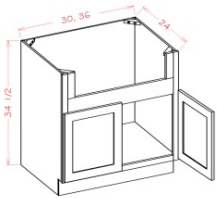

Full Height Double Door Triple Rollout Shelf Bases - Base Cabinets

Cream Valley Shaker

B24FH3RS	Full Height Rollout Shelf Base - 24"W x 34-1/2"H x 24"D - 2 Doors -	\$822.80
B27FH3RS	Full Height Rollout Shelf Base - 27"W x 34-1/2"H x 24"D - 2 Doors -	\$892.98
B30FH3RS	Full Height Rollout Shelf Base - 30"W x 34-1/2"H x 24"D - 2 Doors -	\$994.13
B33FH3RS	Full Height Rollout Shelf Base - 33"W x 34-1/2"H x 24"D - 2 Doors -	\$1057.54
B36FH3RS	Full Height Rollout Shelf Base - 36"W x 34-1/2"H x 24"D - 2 Doors -	\$1124.33

Sink Base - Base Cabinets

Cream Valley Shaker

SB30	Sink Base - 30"W x 24"D x 34-1/2"H - 2 Doors 1 Header	\$401.72
SB33	Sink Base - 33"W x 24"D x 34-1/2"H - 2 Doors 2 Headers	\$407.04
SB36	Sink Base - 36"W x 24"D x 34-1/2"H - 2 Doors 2 Headers	\$412.85

Farm Sink Base - Base Cabinets

Cream Valley Shaker

FSB30	Farm Sink Base - 30"W x 24"D x 34-1/2"H - 2 Doors (14-3/4"W x 19	\$339.76
FSB36	Farm Sink Base - 36"W x 24"D x 34-1/2"H - 2 Doors (17-3/4"	\$412.85