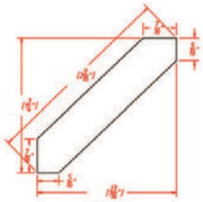

Crown Molding Long Flat - Moldings

Cream Valley Shaker

LACM8	Large Angular Crown Molding - 96"L x 3"H (Takes Up 3" of Wall Sp	\$94.86
-------	--	---------

Angular Crown Molding - Moldings

Cream Valley Shaker