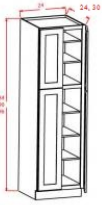

Pantry Cabinet Double Door - Tall Cabinets

Cream Valley Shaker

U248424	Wall Pantry - 24"W x 24"D x 84"H - 4 Doors - 1 Fixed Shelf - 5 A	$889.59
U249024	Wall Pantry - 24"W x 24"D x 90"H - 4 Doors - 1 Fixed Shelf - 5 A	$925.40
U249624	Wall Pantry - 24"W x 24"D x 96"H - 4 Doors - 1 Fixed Shelf - 6 A	$971.38
U308424	Wall Pantry - 30"W x 24"D x 84"H - 4 Doors - 1 Fixed Shelf - 5 A	$951.54
U309024	Wall Pantry - 30"W x 24"D x 90"H - 4 Doors - 1 Fixed Shelf - 5 A	$991.23
U309624	Wall Pantry - 30"W x 24"D x 96"H - 4 Doors - 1 Fixed Shelf - 6 A	$1042.05