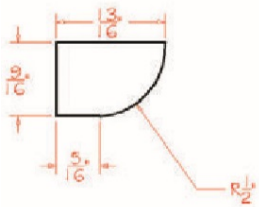

Batten Molding - Moldings

Cream Valley Shaker

BAM	Batten Molding - 96"W x 3/16"D x 3/4"H (Used to hide joint)	\$20.32
-----	---	---------

Shoe Molding - Moldings

Cream Valley Shaker

SHM	Shoe Molding - 96"W x 1/2"D x 3/4"H	\$33.39
-----	-------------------------------------	---------