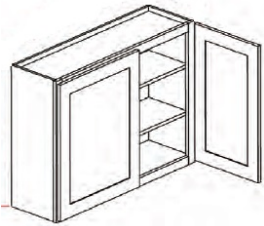

42" High Double Door - Wall Cabinets

Cream Valley Shaker

W2442	Wall Cabinet - 24"W x 12"D x 42"H - 2 Doors - 3 Adjustable Shelv	$373.64
W2742	Wall Cabinet - 27"W x 12"D x 42"H - 2 Doors - 3 Adjustable Shelv	$399.78
W3042	Wall Cabinet - 30"W x 12"D x 42"H - 2 Doors - 3 Adjustable Shelv	$429.79
W3342	Wall Cabinet - 33"W x 12"D x 42"H - 2 Doors - 3 Adjustable Shelv	$461.73
W3642	Wall Cabinet - 36"W x 12"D x 42"H - 2 Doors - 3 Adjustable Shelv	$497.55