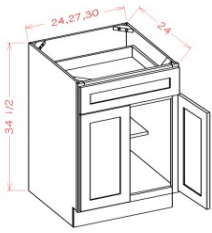

Single Door Base Tray - Base Cabinets

Cream Valley Shaker

BT9	Base Tray - 9"W x 34-1/2"H x 24"D - 1 Door	\$190.69
-----	--	----------

Single Door with Drawer Base - Base Cabinets

Cream Valley Shaker

B12	Base - 12"W x 24"D x 34-1/2"H - 1 Door 1 Drawer 1 Shelf	\$265.71
B15	Base - 15"W x 24"D x 34-1/2"H - 1 Door 1 Drawer 1 Shelf	\$293.78
B18	Base - 18"W x 24"D x 34-1/2"H - 1 Door 1 Drawer 1 Shelf	\$320.40
B21	Base - 21"W x 24"D x 34-1/2"H - 1 Door 1 Drawer 1 Shelf	\$346.54

Double Doors with Drawer(s) Base - Base Cabinets

Cream Valley Shaker

B24	Base - 24"W x 24"D x 34-1/2"H - 2 Doors 1 Drawer 1 Shelf	\$380.42
B27	Base - 27"W x 24"D x 34-1/2"H - 2 Doors 1 Drawer 1 Shelf	\$417.69
B30	Base - 30"W x 24"D x 34-1/2"H - 2 Doors 1 Drawer 1 Shelf	\$485.45
B33	Base - 33"W x 24"D x 34-1/2"H - 2 Doors 2 Drawers 1 Shelf	\$515.46
B36	Base - 36"W x 24"D x 34-1/2"H - 2 Doors 2 Drawers 1 Shelf	\$549.34
B42	Base - 42"W x 24"D x 34-1/2"H - 2 Doors 2 Drawers 1 Shelf	\$582.25