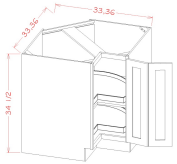

Easy Reach (with Lazy Susan) Base Corner Cabinet - Base Cabinets

Cream Valley Shaker

LSB33	Easy Reach Base Corner Cabinet (with lazy susan) - 33"W x 33"D x	$644.68
LSB36	Easy Reach Base Corner Cabinet (with lazy susan) - 36"W x 36"D x	$692.60