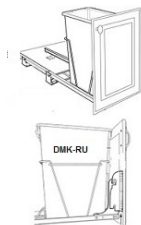

15" - Single Trash Can Pull-Out (Metal Framing) - Accessories

Cream Valley Shaker

DMK-RU	Door Mounting Kit For Trash Can Pull-Outs (Trash can pull outs c	$44.08
STCMF15-RU	Single Trash Can Pull-Out - Fits B15 (Cabinet not included, cabi	$119.16