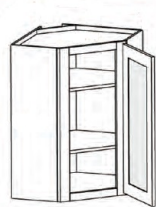

Diagonal Cabinet with Glass Door - Wall Cabinets

Cream Valley Shaker

DCW2430GD	Glass Door Diagonal Wall Cabinet - Inclu	$368.80
DCW2436GD	Glass Door Diagonal Wall Cabinet - Includes Cabinet D	$416.72
DCW2442GD	Glass Door Diagonal Wall Cabinet - Includes Cabinet D	$480.61