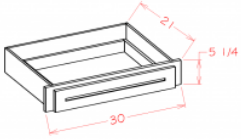

Desk Knee Drawer - Bathroom Vanities

Cream Valley Shaker

DKD30

Desk Knee Drawer - 30"W x 5-1/4"H x 21"D

$161.65