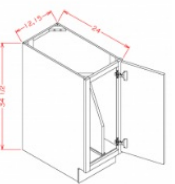

Full Height Single Door Double Rollout Shelf Bases - Base Cabinets

Cream Valley Shaker

B18FH2RS	Full Height Rollout Shelf Base - 18"W x 34-1/2"H x 24"D - 1 Door -2	\$605.96
B21FH2RS	Full Height Rollout Shelf Base - 21"W x 34-1/2"H x 24"D - 1 Door -2	\$661.62

Full Height Single Door Triple Rollout Shelf Bases - Base Cabinets

Cream Valley Shaker

B18FH3RS	Full Height Rollout Shelf Base - 18"W x 34-1/2"H x 24"D - 1 Door -3	\$679.05
B21FH3RS	Full Height Rollout Shelf Base - 21"W x 34-1/2"H x 24"D - 1 Door -3	\$740.52

Full Height Tray Divider Base - Base Cabinets

Cream Valley Shaker

B12FHTD	Full Height Tray Divider Base - 12"W x 34-1/2"H x 24"D - 1 Door -1	\$434.14
B15FHTD	Full Height Tray Divider Base - 15"W x 34-1/2"H x 24"D - 1 Door -1	\$483.03
B18FHTD	Full Height Tray Divider Base - 18"W x 34-1/2"H x 24"D - 1 Door -2	\$556.11