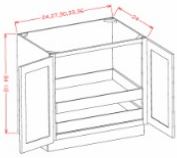

Full Height Tray Divider Base - Base Cabinets

Cream Valley Shaker

B12FHTD	Full Height Tray Divider Base - 12"W x 34-1/2"H x 24"D - 1 Door -1	\$434.14
B15FHTD	Full Height Tray Divider Base - 15"W x 34-1/2"H x 24"D - 1 Door -1	\$483.03
B18FHTD	Full Height Tray Divider Base - 18"W x 34-1/2"H x 24"D - 1 Door -2	\$556.11

Full Height Double Door Single Rollout Shelf Bases - Base Cabinets

Cream Valley Shaker

B24FH1RS	Full Height Rollout Shelf Base - 24"W x 34-1/2"H x 24"D - 2 Doors -	\$653.40
B27FH1RS	Full Height Rollout Shelf Base - 27"W x 34-1/2"H x 24"D - 2 Doors -	\$713.41
B30FH1RS	Full Height Rollout Shelf Base - 30"W x 34-1/2"H x 24"D - 2 Doors -	\$803.92
B33FH1RS	Full Height Rollout Shelf Base - 33"W x 34-1/2"H x 24"D - 2 Doors -	\$857.16
B36FH1RS	Full Height Rollout Shelf Base - 36"W x 34-1/2"H x 24"D - 2 Doors -	\$914.27

Full Height Double Door Double Rollout Shelf Bases - Base Cabinets

Cream Valley Shaker

B24FH2RS	Full Height Rollout Shelf Base - 24"W x 34-1/2"H x 24"D - 2 Doors -	\$738.10
B27FH2RS	Full Height Rollout Shelf Base - 27"W x 34-1/2"H x 24"D - 2 Doors -	\$803.44
B30FH2RS	Full Height Rollout Shelf Base - 30"W x 34-1/2"H x 24"D - 2 Doors -	\$898.78
B33FH2RS	Full Height Rollout Shelf Base - 33"W x 34-1/2"H x 24"D - 2 Doors -	\$957.35
B36FH2RS	Full Height Rollout Shelf Base - 36"W x 34-1/2"H x 24"D - 2 Doors -	\$1019.30