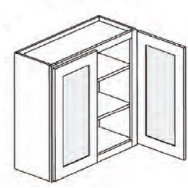

Cabinet with Glass Doors (Double Door) - Wall Cabinets

Cream Valley Shaker

W2430GD	Glass Door Wall Cabinet - Includes Cabinet W2430 with	$288.94
W2436GD	Glass Door Wall Cabinet - Includes Cabinet W2436 with Finis	$334.92
W2442GD	Glass Door Wall Cabinet - Includes Cabinet W2442 with Finis	$384.29
W3030GD	Glass Door Wall Cabinet - Includes Cabinet W3030 with	$335.41
W3036GD	Glass Door Wall Cabinet - Includes Cabinet W3036 with	$385.74
W3042GD	Glass Door Wall Cabinet - Includes Cabinet W3042 with Finis	$441.40