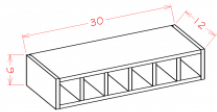

Wall Wine Cubby - Accessories

Cream Valley Shaker

WWC630	Wall Wine Cubby - 30"W X 6"H X 12"D	$142.78