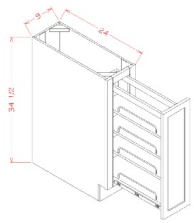

WMSSHELF	Wall Microwave Shelf - 26-1/2"W x 17"D x 3/4"T (Only shelf, to b	\$82.28
----------	--	---------

Floating Shelf - Accessories

Cream Valley Shaker

FS36	Floating Shelf - 36"W x 11"D x 1-1/2"H	\$153.91
FS48	Floating Shelf - 48"W x 11"D x 1-1/2"H	\$181.98
FS60	Floating Shelf - 60"W x 11"D x 1-1/2"H	\$234.74

Full Height Door Base w/ Shelf P/O - Accessories

Cream Valley Shaker

BT9PO	Full Height Door Base Spice Cabinet - 9"W x 34-1/2"H x 24"D (Includ	\$613.22
-------	---	----------

Roll Out Tray - Accessories

Cream Valley Shaker