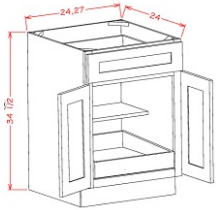

Single Door Double Rollout Shelf Base - Base Cabinets

Cream Valley Shaker

B182RS	Rollout Shelf Base - 18"W x 34-1/2"H x 24"D - 1 Door - 1 Drawer -2	\$466.57
B212RS	Rollout Shelf Base - 21"W x 34-1/2"H x 24"D - 1 Door - 1 Drawer -2	\$504.32

Tray Divider w/ Drawer - Base Cabinets

Cream Valley Shaker

B12TD	Tray Divider Base - 12"W x 34-1/2"H x 24"D - 1 Door - 1 Drawer - 1	\$335.89
B15TD	Tray Divider Base - 15"W x 34-1/2"H x 24"D - 1 Door - 1 Drawer - 1	\$366.38
B18TD	Tray Divider Base - 18"W x 34-1/2"H x 24"D - 1 Door - 1 Drawer - 2	\$423.98

Double Door Single Rollout Shelf Base - Base Cabinets

Cream Valley Shaker

B241RS	Rollout Shelf Base - 24"W x 34-1/2"H x 24"D - 2 Doors - 1 Drawer -1	\$465.60
B271RS	Rollout Shelf Base - 27"W x 34-1/2"H x 24"D - 2 Doors - 1 Drawer -1	\$507.71
B301RS	Rollout Shelf Base - 30"W x 34-1/2"H x 24"D - 2 Doors - 1 Drawer	\$580.31
B331RS	Rollout Shelf Base - 33"W x 34-1/2"H x 24"D - 2 Doors - 2 Drawer	\$615.64
B361RS	Rollout Shelf Base - 36"W x 34-1/2"H x 24"D - 2 Doors - 2 Drawer	\$654.36