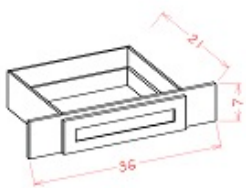

Vanity Knee Drawer - Bathroom Vanities

Cream Valley Shaker

VKD36

Vanity Knee Drawer - 36"W x 7"H x 21"D

$123.90