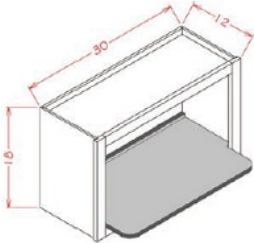

Wall X Wine Rack - Accessories

Cream Valley Shaker

WXRSHLF	Wall X Wine Rack - 30"W x 12"D x 18"H - Only X shelf (to be used)	\$47.43
---------	---	---------

Wall Microwave Shelf - Accessories

Cream Valley Shaker