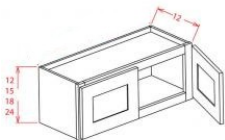

30" Bridge - Wall Cabinets

Cream Valley Shaker

W3012	Wall Cabinet - 30"W x 12"D x 12"H - 2 Doors	$183.92
W3015	Wall Cabinet - 30"W x 12"D x 15"H - 2 Doors	$205.21
W3018	Wall Cabinet - 30"W x 12"D x 18"H - 2 Doors	$223.60
W3024	Wall Cabinet - 30"W x 12"D x 24"H - 2 Doors	$267.16