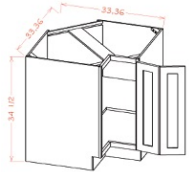

Easy Reach Base Corner Cabinet - Base Cabinets

Cream Valley Shaker

BER33	Easy Reach Base Corner Cabinet (w/o lazy susan) - 33"W x 33"D x	$453.02
BER36	Easy Reach Base Corner Cabinet (w/o lazy susan) - 36"W x 36"D x	$500.45