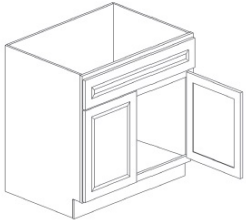

Shaker Valance - Moldings

Cream Valley Shaker

VASH48	Shaker Valance - 48"W x 3/4"D x 6"H	\$98.25
--------	-------------------------------------	---------

Double Door Sink Base Vanity - Bathroom Vanities

Cream Valley Shaker