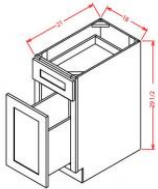

Drawer File Base - Base Cabinets

Cream Valley Shaker

DFB18	Drawer File Base - 18"W x 21"D x 29-1/2"H (Height is Less Than S	$359.12