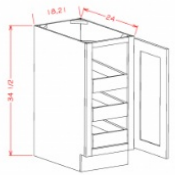

Full Height Single Door Single Rollout Shelf Base - Base Cabinets

Cream Valley Shaker

B18FH1RS	Full Height Rollout Shelf Base - 18"W x 34-1/2"H x 24"D - 1 Door -1	\$532.88
B21FH1RS	Full Height Rollout Shelf Base - 21"W x 34-1/2"H x 24"D - 1 Door -1	\$583.22

Full Height Single Door Double Rollout Shelf Bases - Base Cabinets

Cream Valley Shaker

B18FH2RS	Full Height Rollout Shelf Base - 18"W x 34-1/2"H x 24"D - 1 Door -2	\$605.96
B21FH2RS	Full Height Rollout Shelf Base - 21"W x 34-1/2"H x 24"D - 1 Door -2	\$661.62

Full Height Single Door Triple Rollout Shelf Bases - Base Cabinets

Cream Valley Shaker

B18FH3RS	Full Height Rollout Shelf Base - 18"W x 34-1/2"H x 24"D - 1 Door -3	\$679.05
B21FH3RS	Full Height Rollout Shelf Base - 21"W x 34-1/2"H x 24"D - 1 Door -3	\$740.52