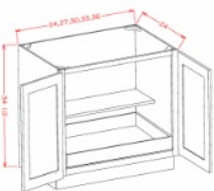

Full Height Single Door Triple Rollout Shelf Bases - Base Cabinets

Cream Valley Shaker

B18FH3RS	Full Height Rollout Shelf Base - 18"W x 34-1/2"H x 24"D - 1 Door -3	\$679.05
B21FH3RS	Full Height Rollout Shelf Base - 21"W x 34-1/2"H x 24"D - 1 Door -3	\$740.52

Full Height Tray Divider Base - Base Cabinets

Cream Valley Shaker

B12FHTD	Full Height Tray Divider Base - 12"W x 34-1/2"H x 24"D - 1 Door -1	\$434.14
B15FHTD	Full Height Tray Divider Base - 15"W x 34-1/2"H x 24"D - 1 Door -1	\$483.03
B18FHTD	Full Height Tray Divider Base - 18"W x 34-1/2"H x 24"D - 1 Door -2	\$556.11

Full Height Double Door Single Rollout Shelf Bases - Base Cabinets

Cream Valley Shaker

B24FH1RS	Full Height Rollout Shelf Base - 24"W x 34-1/2"H x 24"D - 2 Doors -	\$653.40
B27FH1RS	Full Height Rollout Shelf Base - 27"W x 34-1/2"H x 24"D - 2 Doors -	\$713.41
B30FH1RS	Full Height Rollout Shelf Base - 30"W x 34-1/2"H x 24"D - 2 Doors -	\$803.92
B33FH1RS	Full Height Rollout Shelf Base - 33"W x 34-1/2"H x 24"D - 2 Doors -	\$857.16
B36FH1RS	Full Height Rollout Shelf Base - 36"W x 34-1/2"H x 24"D - 2 Doors -	\$914.27