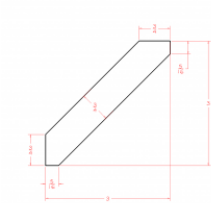

Crown Molding Long Flat - Moldings

Cream Valley Shaker

LACM8	Large Angular Crown Molding - 96"L x 3"H (Takes Up 3" of Wall Sp	$94.86