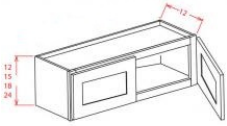

36" Bridge - Wall Cabinets

Cream Valley Shaker

W3612	Wall Cabinet - 36"W x 12"D x 12"H - 2 Doors	$202.31
W3615	Wall Cabinet - 36"W x 12"D x 15"H - 2 Doors	$217.80
W3618	Wall Cabinet - 36"W x 12"D x 18"H - 2 Doors	$243.93
W3624	Wall Cabinet - 36"W x 12"D x 24"H - 2 Doors	$314.60