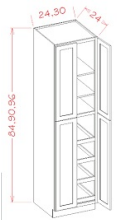

Pantry Cabinet Double Door w/ Rollouts - Tall Cabinets

Cream Valley Shaker

U2484244RS	Wall Pantry w/ Rollout - 24"W x 84"H x 24"D - 4 Doors - 4 Rollout s	$1228.87
U2490244RS	Wall Pantry w/ Rollout - 24"W x 90"H x 24"D - 4 Doors - 4 Rollout s	$1264.69
U2496244RS	Wall Pantry w/ Rollout - 24"W x 96"H x 24"D - 4 Doors - 4 Rollout s	$1310.67
U3084244RS	Wall Pantry w/ Rollout - 30"W x 84"H x 24"D - 4 Doors - 4 Rollout	$1331.00
U3090244RS	Wall Pantry w/ Rollout - 30"W x 90"H x 24"D - 4 Doors - 4 Rollout s	$1371.17
U3096244RS	Wall Pantry w/ Rollout - 30"W x 96"H x 24"D - 4 Doors - 4 Rollout s	$1421.99