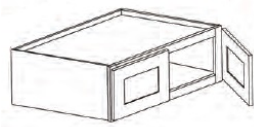

30" Wide x 24" Deep Refrigerator - Wall Cabinets

Cream Valley Shaker

W301224	Wall Refrigerator Cabinet - 30"W x 24"D x 12"H	$246.84
W301524	Wall Refrigerator Cabinet - 30"W x 24"D x 15"H	$258.45
W301824	Wall Refrigerator Cabinet - 30"W x 24"D x 18"H	$277.33
W302424	Wall Refrigerator Cabinet - 30"W x 24"D x 24"H	$363.00