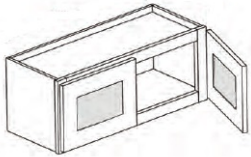

Stacker Cabinet with Glass Doors (Double Door) - Wall Cabinets

Cream Valley Shaker

W2412GD	Glass Door Stacker Cabinet - Includes Cabinet W2412&n	$161.17
W2415GD	Glass Door Stacker Cabinet - Includes Cabinet W2415 with Glass D	$185.37
W2418GD	Glass Door Stacker Cabinet - Includes Cabinet W2418 with Glass D	$214.41
W2712GD	Glass Door Stacker Cabinet - Includes Cabinet W2712&n	$183.43
W2715GD	Glass Door Stacker Cabinet - Includes Cabinet W2715 with Glass D	$207.63
W2718GD	Glass Door Stacker Cabinet - Includes Cabinet W2718 with Glass D	$236.67
W3012GD	Glass Door Stacker Cabinet - Includes Cabinet W3012&n	$193.11
W3015GD	Glass Door Stacker Cabinet - Includes Cabinet W3015 with Glass D	$229.41
W3018GD	Glass Door Stacker Cabinet - Includes Cabinet W3018 with Glass D	$247.80
W3312GD	Glass Door Stacker Cabinet - Includes Cabinet W3312&n	$202.79
W3315GD	Glass Door Stacker Cabinet - Includes Cabinet W3315 with Glass D	$226.99
W3318GD	Glass Door Stacker Cabinet - Includes Cabinet W3318 with Glass D	$256.03
W3612GD	Glass Door Stacker Cabinet - Includes Cabinet W3612&n	$212.96
W3615GD	Glass Door Stacker Cabinet - Includes Cabinet W3615 with Glass D	$242.00
W3618GD	Glass Door Stacker Cabinet - Includes Cabinet W3618 with Glass D	$272.97