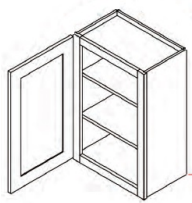

30" High Single Door - Wall Cabinets **Cream Valley Shaker**

W0930	Wall Cabinet - 9"W x 12"D x 30"H - 1 Door - 2 Shelves	$146.65
W1230	Wall Cabinet - 12"W x 12"D x 30"H - 1 Door - 2 Shelves	$162.14
W1530	Wall Cabinet - 15"W x 12"D x 30"H - 1 Door - 2 Shelves	$189.72
W1830	Wall Cabinet - 18"W x 12"D x 30"H - 1 Door - 2 Shelves	$215.38
W2130	Wall Cabinet - 21"W x 12"D x 30"H - 1 Door - 2 Shelves	$240.54