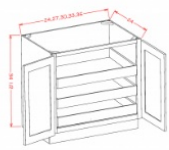

Full Height Double Door Single Rollout Shelf Bases - Base Cabinets

Cream Valley Shaker

B24FH1RS	Full Height Rollout Shelf Base - 24"W x 34-1/2"H x 24"D - 2 Doors -	\$653.40
B27FH1RS	Full Height Rollout Shelf Base - 27"W x 34-1/2"H x 24"D - 2 Doors -	\$713.41
B30FH1RS	Full Height Rollout Shelf Base - 30"W x 34-1/2"H x 24"D - 2 Doors -	\$803.92
B33FH1RS	Full Height Rollout Shelf Base - 33"W x 34-1/2"H x 24"D - 2 Doors -	\$857.16
B36FH1RS	Full Height Rollout Shelf Base - 36"W x 34-1/2"H x 24"D - 2 Doors -	\$914.27

Full Height Double Door Double Rollout Shelf Bases - Base Cabinets

Cream Valley Shaker

B24FH2RS	Full Height Rollout Shelf Base - 24"W x 34-1/2"H x 24"D - 2 Doors -	\$738.10
B27FH2RS	Full Height Rollout Shelf Base - 27"W x 34-1/2"H x 24"D - 2 Doors -	\$803.44
B30FH2RS	Full Height Rollout Shelf Base - 30"W x 34-1/2"H x 24"D - 2 Doors -	\$898.78
B33FH2RS	Full Height Rollout Shelf Base - 33"W x 34-1/2"H x 24"D - 2 Doors -	\$957.35
B36FH2RS	Full Height Rollout Shelf Base - 36"W x 34-1/2"H x 24"D - 2 Doors -	\$1019.30

Full Height Double Door Triple Rollout Shelf Bases - Base Cabinets

Cream Valley Shaker

B24FH3RS	Full Height Rollout Shelf Base - 24"W x 34-1/2"H x 24"D - 2 Doors -	\$822.80
B27FH3RS	Full Height Rollout Shelf Base - 27"W x 34-1/2"H x 24"D - 2 Doors -	\$892.98
B30FH3RS	Full Height Rollout Shelf Base - 30"W x 34-1/2"H x 24"D - 2 Doors -	\$994.13
B33FH3RS	Full Height Rollout Shelf Base - 33"W x 34-1/2"H x 24"D - 2 Doors -	\$1057.54
B36FH3RS	Full Height Rollout Shelf Base - 36"W x 34-1/2"H x 24"D - 2 Doors -	\$1124.33