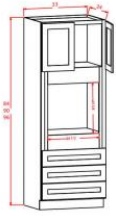

Oven Cabinet - Tall Cabinets

Cream Valley Shaker

O338424	Oven Cabinet - 33"W x 24"D x 84"H - 2 Doors - 3 Drawers (Can Be	$1099.16
O339024	Oven Cabinet - 33"W x 24"D x 90"H - 2 Doors - 3 Drawers (Can Be	$1209.03
O339624	Oven Cabinet - 33"W x 24"D x 96"H - 2 Doors - 3 Drawers (Can Be	$1297.60