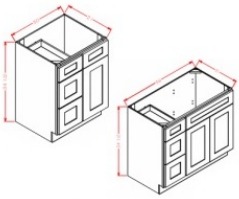

Vanity Combo Base - Drawers Left - Bathroom Vanities

Cream Valley Shaker

V3021DL	Vanity - 30"W x 34-1/2"H x 21"D - 1 Door - 3 Left Dra	$508.68
V3621DL	Vanity - 36"W x 34-1/2"H x 21"D - 2 Doors - 3 Left Dr	$563.37