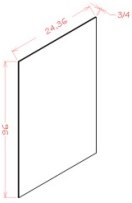

Finished Panel - Panels and Fillers

Cream Valley Shaker

FPV4296	Finish Back Panel - 42"W x 1/4"D x 96"H - Finished on one Side	\$124.38
---------	--	----------

Thick Finished Panel - Panels and Fillers

Cream Valley Shaker