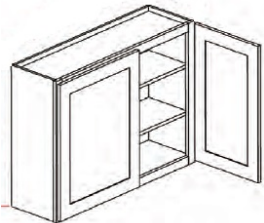

36" High Double Door - Wall Cabinets

Cream Valley Shaker

W2436	Wall Cabinet - 24"W x 12"D x 36"H - 2 Doors &ndash; 2 Adjustable	$321.86
W2736	Wall Cabinet - 27"W x 12"D x 36"H - 2 Doors &ndash; 2 Adjustable	$349.44
W3036	Wall Cabinet - 30"W x 12"D x 36"H - 2 Doors &ndash; 2 Adjustable	$376.55
W3336	Wall Cabinet - 33"W x 12"D x 36"H - 2 Doors &ndash; 2 Adjustable	$405.59
W3636	Wall Cabinet - 36"W x 12"D x 36"H - 2 Doors &ndash; 2 Adjustable	$431.24