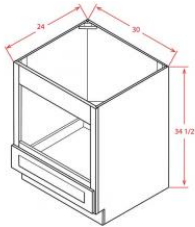

Cream Valley Shaker

BBC36	Blind Base Cabinet - 27"W x 24"D x 34-1/2"H - 1 Door - 1 Drawer	\$357.67
BBC42	Blind Base Cabinet - 39"W x 24"D x 34-1/2"H - 1 Door - 1 Drawer	\$436.56

Base End Cabinet - Base Cabinets

Cream Valley Shaker

BEC24	Base End Angle Cabinet - 24"W x 24"D x 34-1/2"H - 2 Doors	\$340.73
--------------	---	-----------------

Drawer File Base - Base Cabinets

Cream Valley Shaker

DFB18	Drawer File Base - 18"W x 21"D x 29-1/2"H (Height is Less Than S	\$359.12
--------------	--	-----------------

Base Microwave Cabinet - Base Cabinets

Cream Valley Shaker

BMW30	Base Microwave Cabinet - 30"W x 24"D x 34-1/2"H - 1 Drawer	\$412.85
--------------	--	-----------------

Pantry Cabinet Single Door - Tall Cabinets