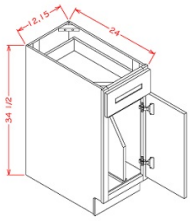

Single Door Double Rollout Shelf Base - Base Cabinets

Cream Valley Shaker

B182RS	Rollout Shelf Base - 18"W x 34-1/2"H x 24"D - 1 Door - 1 Drawer -2	\$466.57
B212RS	Rollout Shelf Base - 21"W x 34-1/2"H x 24"D - 1 Door - 1 Drawer -2	\$504.32

Tray Divider w/ Drawer - Base Cabinets

Cream Valley Shaker

B12TD	Tray Divider Base - 12"W x 34-1/2"H x 24"D - 1 Door - 1 Drawer - 1	\$335.89
B15TD	Tray Divider Base - 15"W x 34-1/2"H x 24"D - 1 Door - 1 Drawer - 1	\$366.38
B18TD	Tray Divider Base - 18"W x 34-1/2"H x 24"D - 1 Door - 1 Drawer - 2	\$423.98