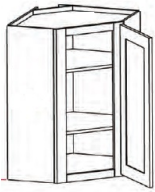

DCW2430	Wall Diagonal Corner - 24"W x 12"D x 30"H - 1 Door	$353.80
DCW2436	Wall Diagonal Corner - 24"W x 12"D x 36"H - 1 Door	$399.78
DCW2442	Wall Diagonal Corner - 24"W x 12"D x 42"H - 1 Door	$461.25