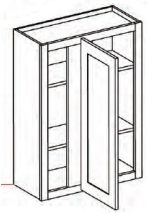

Wall Blind Corner - Wall Cabinets

Cream Valley Shaker

WBC2730	Wall Blind Corner - 27"W x 12"D x 30"H (Wall Space: Min. 28"/ Ma	$262.81
WBC2736	Wall Blind Corner - 27"W x 12"D x 36"H (Wall Space: Min. 28"/ Ma	$295.72
WBC2742	Wall Blind Corner - 27"W x 12"D x 42"H (Wall Space: Min. 28"/ Ma	$344.60