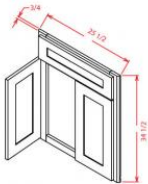

Corner Sink Front - 42" - Base Cabinets

Cream Valley Shaker

DCSF42	Corner Sink Front - 26-1/4"W x 30"H x 3/4"D - 2 Doors - Requires 42	$172.30
SBF4242	Corner Sink Front Floor - 42"W x 3/4"H x 42"D (Used with DCSF42)	$78.40