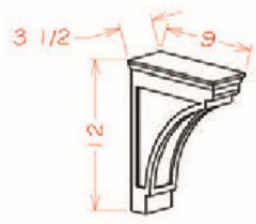

Corbel - MCB - Panels and Fillers

Cream Valley Shaker

MCB	Corbel (MCB) - 3-1/2"W x 9"D x 12"H	$191.66