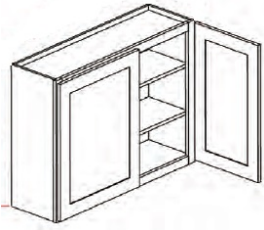

30" High Double Door - Wall Cabinets

Cream Valley Shaker

W2430	Wall Cabinet - 24"W x 12"D x 30"H - 2 Doors - 2 Adjustable Shelv	$273.94
W2730	Wall Cabinet - 27"W x 12"D x 30"H - 2 Doors - 2 Adjustable Shelv	$302.98
W3030	Wall Cabinet - 30"W x 12"D x 30"H - 2 Doors - 2 Adjustable Shelv	$325.73
W3330	Wall Cabinet - 33"W x 12"D x 30"H - 2 Doors - 2 Adjustable Shelv	$353.80
W3630	Wall Cabinet - 36"W x 12"D x 30"H - 2 Doors - 2 Adjustable Shelv	$376.06