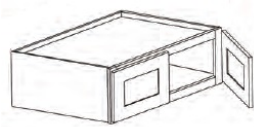

36" Wide x 24" Deep Refrigerator - Wall Cabinets

Cream Valley Shaker

W361224	Wall Refrigerator Cabinet - 36"W x 24"D x 12"H	$258.45
W361524	Wall Refrigerator Cabinet - 36"W x 24"D x 15"H	$273.46
W361824	Wall Refrigerator Cabinet - 36"W x 24"D x 18"H	$293.78
W362424	Wall Refrigerator Cabinet - 36"W x 24"D x 24"H	$381.87