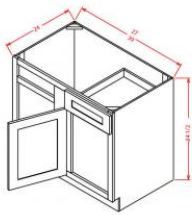

Blind Base Cabinet - Base Cabinets

Cream Valley Shaker

BBC36	Blind Base Cabinet - 27"W x 24"D x 34-1/2"H - 1 Door - 1 Drawer	$357.67
BBC42	Blind Base Cabinet - 39"W x 24"D x 34-1/2"H - 1 Door - 1 Drawer	$436.56