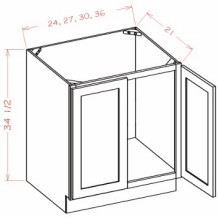

Full Height Double Door Sink Base Vanity - Bathroom Vanities

Cream Valley Shaker

VS24FH	Vanity - 24"W x 34-1/2"H x 21"D - 2 Doors	$489.32
VS27FH	Vanity - 27"W x 34-1/2"H x 21"D - 2 Doors	$529.98
VS30FH	Vanity - 30"W x 34-1/2"H x 21"D - 2 Doors	$574.50
VS36FH	Vanity - 36"W x 34-1/2"H x 21"D - 2 Doors	$657.75