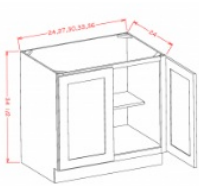

Double Door Double Rollout Shelf Base - Base Cabinets

Cream Valley Shaker

B242RS	Rollout Shelf Base - 24"W x 34-1/2"H x 24"D - 2 Doors - 1 Drawer -2	\$550.30
B272RS	Rollout Shelf Base - 27"W x 34-1/2"H x 24"D - 2 Doors - 1 Drawer -2	\$597.74
B302RS	Rollout Shelf Base - 30"W x 34-1/2"H x 24"D - 2 Doors - 1 Drawer	\$675.18
B332RS	Rollout Shelf Base - 33"W x 34-1/2"H x 24"D - 2 Doors - 2 Drawer	\$715.35
B362RS	Rollout Shelf Base - 36"W x 34-1/2"H x 24"D - 2 Doors - 2 Drawer	\$759.88

Single Full Height Door Base - Base Cabinets

Cream Valley Shaker

B12FH	Full Height Door Base - 12"W x 34-1/2"H x 24"D - 1 Door -1 Shelf	\$369.29
B15FH	Full Height Door Base - 15"W x 34-1/2"H x 24"D - 1 Door -1 Shelf	\$415.27
B18FH	Full Height Door Base - 18"W x 34-1/2"H x 24"D - 1 Door -1 Shelf	\$459.80
B21FH	Full Height Door Base - 21"W x 34-1/2"H x 24"D - 1 Door -1 Shelf	\$504.32

Double Full Height Door Base - Base Cabinets

Cream Valley Shaker

B24FH	Full Height Door Base - 24"W x 34-1/2"H x 24"D - 2 Doors -1 Shelf	\$568.21
B27FH	Full Height Door Base - 27"W x 34-1/2"H x 24"D - 2 Doors -1 Shelf	\$623.39
B30FH	Full Height Door Base - 30"W x 34-1/2"H x 24"D - 2 Doors -1 Shelf	\$709.06
B33FH	Full Height Door Base - 33"W x 34-1/2"H x 24"D - 2 Doors -1 Shelf	\$756.97
B36FH	Full Height Door Base - 36"W x 34-1/2"H x 24"D - 2 Doors -1 Shelf	\$808.76

Full Height Single Door Single Rollout Shelf Base - Base Cabinets

Cream Valley Shaker

B18FH1RS	Full Height Rollout Shelf Base - 18"W x 34-1/2"H x 24"D - 1 Door -1	\$532.88
B21FH1RS	Full Height Rollout Shelf Base - 21"W x 34-1/2"H x 24"D - 1 Door -1	\$583.22