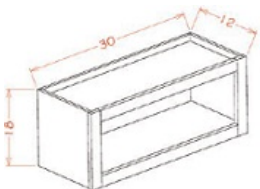

Wall Open Cabinet - Accessories

Cream Valley Shaker

WOC3018	Wall Open Cabinet - 30"W x 12"D x 18"H	$139.87