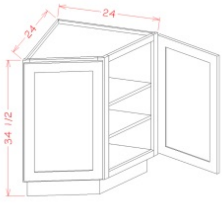

Base End Cabinet - Base Cabinets

Cream Valley Shaker

BEC24	Base End Angle Cabinet - 24"W x 24"D x 34-1/2"H - 2 Doors	$340.73