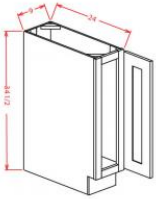

Single Door Base Tray - Base Cabinets

Cream Valley Shaker

BT9	Base Tray - 9"W x 34-1/2"H x 24"D - 1 Door	\$190.69
-----	--	----------

Single Door with Drawer Base - Base Cabinets

Cream Valley Shaker

B12	Base - 12"W x 24"D x 34-1/2"H - 1 Door 1 Drawer 1 Shelf	\$265.71
B15	Base - 15"W x 24"D x 34-1/2"H - 1 Door 1 Drawer 1 Shelf	\$293.78
B18	Base - 18"W x 24"D x 34-1/2"H - 1 Door 1 Drawer 1 Shelf	\$320.40
B21	Base - 21"W x 24"D x 34-1/2"H - 1 Door 1 Drawer 1 Shelf	\$346.54