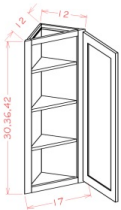

Angle Wall Cabinets - Wall Cabinets

Cream Valley Shaker

AW1230	Triangle End Cabinet - 17"W x 12"D x 30"H - 1 Door - 2 Shelves	$195.05
AW1236	Triangle End Cabinet - 17"W x 12"D x 36"H - 1 Door - 2 Shelves	$211.99
AW1242	Triangle End Cabinet - 17"W x 12"D x 42"H - 1 Door - 3 Shelves	$231.35