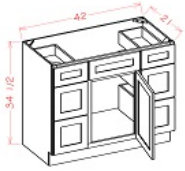

Single Door Vanity Combo - Bathroom Vanities

Cream Valley Shaker

VDDB42

$872.16