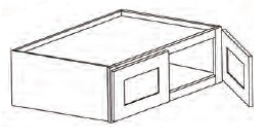

33" Wide x 24" Deep Refrigerator - Wall Cabinets

Cream Valley Shaker

W331224	Wall Refrigerator Cabinet - 33"W x 24"D x 12"H	$255.06
W331524	Wall Refrigerator Cabinet - 33"W x 24"D x 15"H	$271.52
W331824	Wall Refrigerator Cabinet - 33"W x 24"D x 18"H	$291.85
W332424	Wall Refrigerator Cabinet - 33"W x 24"D x 24"H	$378.00