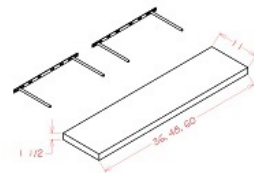

FS36	Floating Shelf - 36"W x 11"D x 1-1/2"H	$153.91
FS48	Floating Shelf - 48"W x 11"D x 1-1/2"H	$181.98
FS60	Floating Shelf - 60"W x 11"D x 1-1/2"H	$234.74