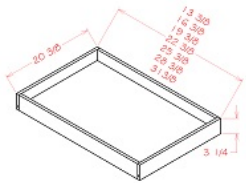

Full Height Door Base w/ Shelf P/O - Accessories

Cream Valley Shaker

BT9PO	Full Height Door Base Spice Cabinet - 9"W x 34-1/2"H x 24"D (Includ	\$613.22
-------	---	----------

Roll Out Tray - Accessories

Cream Valley Shaker