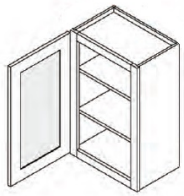

Cabinet with Glass Door (Single Door) - Wall Cabinets

Cream Valley Shaker

W1530GD	Glass Door Wall Cabinet - Includes Cabinet W1530 with Finished I	$200.37
W1536GD	Glass Door Wall Cabinet - Includes Cabinet W1536 with	$225.06
W1542GD	Glass Door Wall Cabinet - Includes Cabinet W1542 with	$262.81