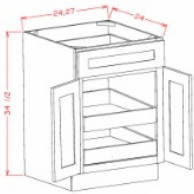

Tray Divider w/ Drawer - Base Cabinets

Cream Valley Shaker

B12TD	Tray Divider Base - 12"W x 34-1/2"H x 24"D - 1 Door - 1 Drawer - 1	\$335.89
B15TD	Tray Divider Base - 15"W x 34-1/2"H x 24"D - 1 Door - 1 Drawer - 1	\$366.38
B18TD	Tray Divider Base - 18"W x 34-1/2"H x 24"D - 1 Door - 1 Drawer - 2	\$423.98

Double Door Single Rollout Shelf Base - Base Cabinets

Cream Valley Shaker

B241RS	Rollout Shelf Base - 24"W x 34-1/2"H x 24"D - 2 Doors - 1 Drawer -1	\$465.60
B271RS	Rollout Shelf Base - 27"W x 34-1/2"H x 24"D - 2 Doors - 1 Drawer -1	\$507.71
B301RS	Rollout Shelf Base - 30"W x 34-1/2"H x 24"D - 2 Doors - 1 Drawer	\$580.31
B331RS	Rollout Shelf Base - 33"W x 34-1/2"H x 24"D - 2 Doors - 2 Drawer	\$615.64
B361RS	Rollout Shelf Base - 36"W x 34-1/2"H x 24"D - 2 Doors - 2 Drawer	\$654.36

Double Door Double Rollout Shelf Base - Base Cabinets

Cream Valley Shaker

B242RS	Rollout Shelf Base - 24"W x 34-1/2"H x 24"D - 2 Doors - 1 Drawer -2	\$550.30
B272RS	Rollout Shelf Base - 27"W x 34-1/2"H x 24"D - 2 Doors - 1 Drawer -2	\$597.74
B302RS	Rollout Shelf Base - 30"W x 34-1/2"H x 24"D - 2 Doors - 1 Drawer	\$675.18
B332RS	Rollout Shelf Base - 33"W x 34-1/2"H x 24"D - 2 Doors - 2 Drawer	\$715.35
B362RS	Rollout Shelf Base - 36"W x 34-1/2"H x 24"D - 2 Doors - 2 Drawer	\$759.88