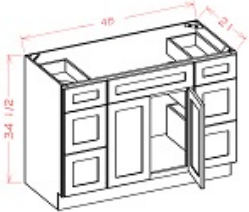

Double Door Vanity Combo - Bathroom Vanities

Cream Valley Shaker

VDDB48

Vanity - 48"W x 34-1/2"H x 21"D - 2 Doors -

$898.78