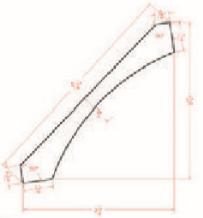

Concave Crown Molding - Moldings

Cream Valley Shaker

COV Crown Molding Concave - 96"L x 5-1/16"H (Takes Up 3-5/8" of $134.06