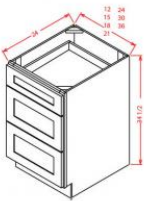

Three Drawer Pack Base - Base Cabinets

Cream Valley Shaker

3DB12	Drawer Pack - 12"W x 24"D x 34-1/2"H - 3 Drawers	$390.10
3DB15	Drawer Pack - 15"W x 24"D x 34-1/2"H - 3 Drawers	$428.34
3DB18	Drawer Pack - 18"W x 24"D x 34-1/2"H - 3 Drawers	$457.38
3DB21	Drawer Pack - 21"W x 24"D x 34-1/2"H - 3 Drawers	$485.45
3DB24	Drawer Pack - 24"W x 24"D x 34-1/2"H - 3 Drawers	$514.49
3DB30	Drawer Pack - 30"W x 24"D x 34-1/2"H - 3 Drawers	$580.31
3DB36	Drawer Pack - 36"W x 24"D x 34-1/2"H - 3 Drawers	$659.69