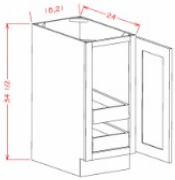

Double Full Height Door Base - Base Cabinets

Cream Valley Shaker

B24FH	Full Height Door Base - 24"W x 34-1/2"H x 24"D - 2 Doors -1 Shelf	\$568.21
B27FH	Full Height Door Base - 27"W x 34-1/2"H x 24"D - 2 Doors -1 Shelf	\$623.39
B30FH	Full Height Door Base - 30"W x 34-1/2"H x 24"D - 2 Doors -1 Shelf	\$709.06
B33FH	Full Height Door Base - 33"W x 34-1/2"H x 24"D - 2 Doors -1 Shelf	\$756.97
B36FH	Full Height Door Base - 36"W x 34-1/2"H x 24"D - 2 Doors -1 Shelf	\$808.76

Full Height Single Door Single Rollout Shelf Base - Base Cabinets

Cream Valley Shaker

B18FH1RS	Full Height Rollout Shelf Base - 18"W x 34-1/2"H x 24"D - 1 Door -1	\$532.88
B21FH1RS	Full Height Rollout Shelf Base - 21"W x 34-1/2"H x 24"D - 1 Door -1	\$583.22

Full Height Single Door Double Rollout Shelf Bases - Base Cabinets

Cream Valley Shaker

B18FH2RS	Full Height Rollout Shelf Base - 18"W x 34-1/2"H x 24"D - 1 Door -2	\$605.96
B21FH2RS	Full Height Rollout Shelf Base - 21"W x 34-1/2"H x 24"D - 1 Door -2	\$661.62