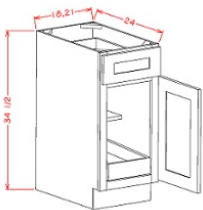

Single Door Base Tray - Base Cabinets

Cream Valley Shaker

BT9	Base Tray - 9"W x 34-1/2"H x 24"D - 1 Door	\$190.69
-----	--	----------

Single Door with Drawer Base - Base Cabinets

Cream Valley Shaker

B12	Base - 12"W x 24"D x 34-1/2"H - 1 Door 1 Drawer 1 Shelf	\$265.71
B15	Base - 15"W x 24"D x 34-1/2"H - 1 Door 1 Drawer 1 Shelf	\$293.78
B18	Base - 18"W x 24"D x 34-1/2"H - 1 Door 1 Drawer 1 Shelf	\$320.40
B21	Base - 21"W x 24"D x 34-1/2"H - 1 Door 1 Drawer 1 Shelf	\$346.54

Double Doors with Drawer(s) Base - Base Cabinets

Cream Valley Shaker

B24	Base - 24"W x 24"D x 34-1/2"H - 2 Doors 1 Drawer 1 Shelf	\$380.42
B27	Base - 27"W x 24"D x 34-1/2"H - 2 Doors 1 Drawer 1 Shelf	\$417.69
B30	Base - 30"W x 24"D x 34-1/2"H - 2 Doors 1 Drawer 1 Shelf	\$485.45
B33	Base - 33"W x 24"D x 34-1/2"H - 2 Doors 2 Drawers 1 Shelf	\$515.46
B36	Base - 36"W x 24"D x 34-1/2"H - 2 Doors 2 Drawers 1 Shelf	\$549.34
B42	Base - 42"W x 24"D x 34-1/2"H - 2 Doors 2 Drawers 1 Shelf	\$582.25

Single Door Single Rollout Shelf Base - Base Cabinets

Cream Valley Shaker

B181RS	Rollout Shelf Base - 18"W x 34-1/2"H x 24"D - 1 Door - 1 Drawer -1	\$393.49
B211RS	Rollout Shelf Base - 21"W x 34-1/2"H x 24"D - 1 Door - 1 Drawer -1	\$425.43