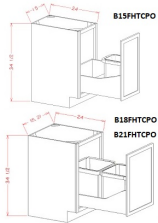

Full Height Waste Basket Base Cabinet - Accessories

Cream Valley Shaker

B15FHTCPO	Waste Basket Base - (Includes cabinet) 15"W x 34-1/2"H x 2	$875.07
B18FHTCPO	Waste Basket Base - (Includes cabinet) 18"W x 34-1/2"H x 2	$935.08
B21FHTCPO	Waste Basket Base - (Includes cabinet) 21"W x 34-1/2"H x 2	$988.32