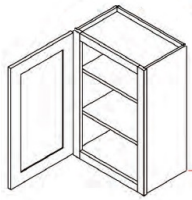

42" High Single Door - Wall Cabinets

Cream Valley Shaker

W0942	Wall Cabinet - 9"W x 12"D x 42"H - 1 Door &ndash; 3 Adjustable S	$184.88
W1242	Wall Cabinet - 12"W x 12"D x 42"H - 1 Door &ndash; 3 Adjustable	$210.54
W1542	Wall Cabinet - 15"W x 12"D x 42"H - 1 Door &ndash; 3 Adjustable	$249.26
W1842	Wall Cabinet - 18"W x 12"D x 42"H - 1 Door &ndash; 3 Adjustable	$283.14
W2142	Wall Cabinet - 21"W x 12"D x 42"H - 1 Door &ndash; 3 Adjustable	$310.72