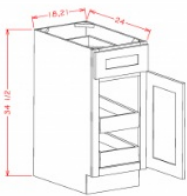

Single Door Single Rollout Shelf Base - Base Cabinets

Cream Valley Shaker

B181RS	Rollout Shelf Base - 18"W x 34-1/2"H x 24"D - 1 Door - 1 Drawer -1	\$393.49
B211RS	Rollout Shelf Base - 21"W x 34-1/2"H x 24"D - 1 Door - 1 Drawer -1	\$425.43

Single Door Double Rollout Shelf Base - Base Cabinets

Cream Valley Shaker

B182RS	Rollout Shelf Base - 18"W x 34-1/2"H x 24"D - 1 Door - 1 Drawer -2	\$466.57
B212RS	Rollout Shelf Base - 21"W x 34-1/2"H x 24"D - 1 Door - 1 Drawer -2	\$504.32