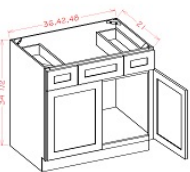

Vanity Combo Bases - Bathroom Vanities

Cream Valley Shaker

VSD36	Vanity - 36"W x 34-1/2"H x 21"D - 2 Doors - 2 To	$502.39
VSD42	Vanity - 42"W x 34-1/2"H x 21"D - 2 Doors - 2 Top Draw	$557.08
VSD48	Vanity - 48"W x 34-1/2"H x 21"D - 2 Doors - 2 To	$611.29