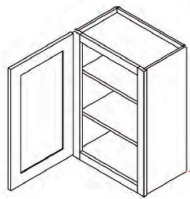

36" High Single Door - Wall Cabinets

Cream Valley Shaker

W0936	Wall Cabinet - 9"W x 12"D x 36"H - 1 Door - 2 Adjustable Shelves	$160.20
W1236	Wall Cabinet - 12"W x 12"D x 36"H - 1 Door - 2 Adjustable Shelve	$184.40
W1536	Wall Cabinet - 15"W x 12"D x 36"H - 1 Door - 2 Adjustable Shelve	$213.44
W1836	Wall Cabinet - 18"W x 12"D x 36"H - 1 Door - 2 Adjustable Shelve	$240.54
W2136	Wall Cabinet - 21"W x 12"D x 36"H - 1 Door - 2 Adjustable Shelve	$278.78