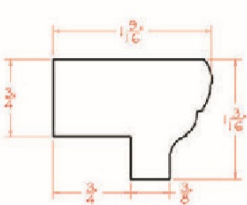

Light Rail - Moldings

Cream Valley Shaker

LRM Light Rail Molding - 96"W x 3/4"D x 1-3/16"H $103.57