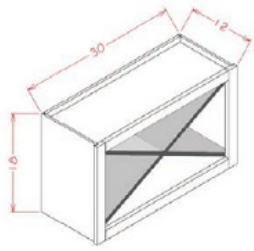

Wall X Wine Rack - Accessories

Cream Valley Shaker

WXRSHLF	Wall X Wine Rack - 30"W x 12"D x 18"H - Only X shelf (to be used)	$47.43