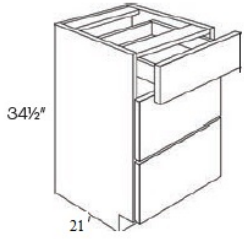

Vanity Drawer Base Cabinets - Bathroom Vanities

Della Gloss Slate

VDB12-3	Vanity Drawer Base - 12"W x 34-1/2"H x 21"D - 3 Drawers	$502.20
VDB15-3	Vanity Drawer Base - 15"W x 34-1/2"H x 21"D - 3 Drawers	$548.35
VDB18-3	Vanity Drawer Base - 18"W x 34-1/2"H x 21"D - 3 Drawers	$594.40
VDB21-3	Vanity Drawer Base - 21"W x 34-1/2"H x 21"D - 3 Drawers	$640.50