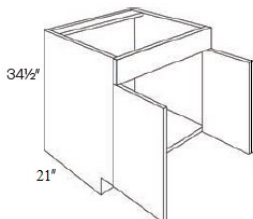

Double Door Sink Base Vanity - Bathroom Vanities

Della Gloss Slate

VSB24	Vanity Sink Base - 24"W x 34-1/2"H x 21"D - 2 Doors - 1 Header	$343.55
VSB27	Vanity Sink Base - 27"W x 34-1/2"H x 21"D - 2 Doors - 1 Header	$369.02
VSB30	Vanity Sink Base - 30"W x 34-1/2"H x 21"D - 2 Doors - 1 Header	$394.45
VSB36	Vanity Sink Base - 36"W x 34-1/2"H x 21"D - 2 Doors - 1 Header	$445.40