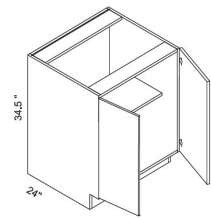

## Double Door with Drawer(s) Base - Base Cabinets

Della Gloss Slate

B24	Base - 24"W x 34-1/2"H x 24"D - 2 Doors - 1 Drawer -	\$521.50
B27	Base - 27"W x 34-1/2"H x 24"D - 2 Doors - 1 Drawer -	\$560.16
B30	Base - 30"W x 34-1/2"H x 24"D - 2 Doors - 1 Drawer - 1 Shel	\$601.52
B33	Base - 33"W x 34-1/2"H x 24"D - 2 Doors - 1 Drawer - 1 Shel	\$640.17
B36	Base - 36"W x 34-1/2"H x 24"D - 2 Doors - 1 Drawer - 1 Shel	\$678.83

## Single Full Height Door Base - Base Cabinets

Della Gloss Slate

B09FD	Full Height Door Base - 9"W x 34-1/2"H x 24"D - 1 Door - 1	\$247.15
B12FD	Full Height Door Base - 12"W x 34-1/2"H x 24"D - 1 Door - 1	\$358.66
B15FD	Full Height Door Base - 15"W x 34-1/2"H x 24"D - 1 Door - 1	\$397.37
B18FD	Full Height Door Base - 18"W x 34-1/2"H x 24"D - 1 Door - 1	\$436.14
B21FD	Full Height Door Base - 21"W x 34-1/2"H x 24"D - 1 Door - 1	\$474.91

## Double Full Height Door Base - Base Cabinets

Della Gloss Slate

B24FD	Full Height Door Base - 24"W x 34-1/2"H x 24"D - 2 Doors -	\$521.78
B27FD	Full Height Door Base - 27"W x 34-1/2"H x 24"D - 2 Doors -	\$560.49
B30FD	Full Height Door Base - 30"W x 34-1/2"H x 24"D - 2 Doors -	\$601.96
B33FD	Full Height Door Base - 33"W x 34-1/2"H x 24"D - 2 Doors -	\$640.61
B36FD	Full Height Door Base - 36"W x 34-1/2"H x 24"D - 2 Doors -	\$679.33