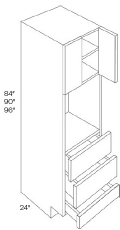

Oven Cabinet - Tall Cabinets

Della Gloss Slate

MOC3084	Oven Cabinet - 30"W x 84"H x 24"D - 2 Top Doors (24"H each) - 3	$1221.73
MOC3090	Oven Cabinet - 30"W x 90"H x 24"D - 2 Top Doors (24"H each) - 3	$1264.69
MOC3096	Oven Cabinet - 30"W x 96"H x 24"D - 2 Top Doors (24"H each) - 3	$1307.59