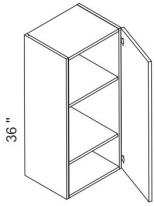

## 30" High Double Door - Wall Cabinets

Della Gloss Slate

W2430	Wall - 24"W x 30"H x 12"D - 2 Doors - 2 Shelves	\$323.04
W2730	Wall - 27"W x 30"H x 12"D - 2 Doors - 2 Shelves	\$353.75
W3030	Wall - 30"W x 30"H x 12"D - 2 Doors - 2 Shelves	\$384.47
W3330	Wall - 33"W x 30"H x 12"D - 2 Doors - 2 Shelves	\$415.02
W3630	Wall - 36"W x 30"H x 12"D - 2 Doors - 2 Shelves	\$445.73

## 36" High Single Door - Wall Cabinets

Della Gloss Slate

W0936	Wall - 9"W x 36"H x 12"D - 1 Door - 2 Shelves	\$186.83
W1236	Wall - 12"W x 36"H x 12"D - 1 Door - 2 Shelves	\$221.51
W1536	Wall - 15"W x 36"H x 12"D - 1 Door - 2 Shelves	\$256.20
W1836	Wall - 18"W x 36"H x 12"D - 1 Door - 2 Shelves	\$290.83
W2136	Wall - 21"W x 36"H x 12"D - 1 Door - 2 Shelves	\$325.57