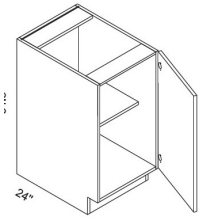

## Single Door Base - Base Cabinets

Della Gloss Slate

B12	Base - 12"W x 34-1/2"H x 24"D - 1 Door - 1 Drawer	\$358.44
B15	Base - 15"W x 34-1/2"H x 24"D - 1 Door - 1 Drawer	\$397.15
B18	Base - 18"W x 34-1/2"H x 24"D - 1 Door - 1 Drawer	\$435.81
B21	Base - 21"W x 34-1/2"H x 24"D - 1 Door - 1 Drawer	\$474.52

## Double Door with Drawer(s) Base - Base Cabinets

Della Gloss Slate

B24	Base - 24"W x 34-1/2"H x 24"D - 2 Doors - 1 Drawer -	\$521.50
B27	Base - 27"W x 34-1/2"H x 24"D - 2 Doors - 1 Drawer -	\$560.16
B30	Base - 30"W x 34-1/2"H x 24"D - 2 Doors - 1 Drawer - 1 Shel	\$601.52
B33	Base - 33"W x 34-1/2"H x 24"D - 2 Doors - 1 Drawer - 1 Shel	\$640.17
B36	Base - 36"W x 34-1/2"H x 24"D - 2 Doors - 1 Drawer - 1 Shel	\$678.83

## Single Full Height Door Base - Base Cabinets

Della Gloss Slate

B09FD	Full Height Door Base - 9"W x 34-1/2"H x 24"D - 1 Door - 1	\$247.15
B12FD	Full Height Door Base - 12"W x 34-1/2"H x 24"D - 1 Door - 1	\$358.66
B15FD	Full Height Door Base - 15"W x 34-1/2"H x 24"D - 1 Door - 1	\$397.37
B18FD	Full Height Door Base - 18"W x 34-1/2"H x 24"D - 1 Door - 1	\$436.14
B21FD	Full Height Door Base - 21"W x 34-1/2"H x 24"D - 1 Door - 1	\$474.91