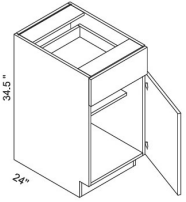

## Single Door Base - Base Cabinets

Della Gloss Slate

B12	Base - 12"W x 34-1/2"H x 24"D - 1 Door - 1 Drawer	\$358.44
B15	Base - 15"W x 34-1/2"H x 24"D - 1 Door - 1 Drawer	\$397.15
B18	Base - 18"W x 34-1/2"H x 24"D - 1 Door - 1 Drawer	\$435.81
B21	Base - 21"W x 34-1/2"H x 24"D - 1 Door - 1 Drawer	\$474.52