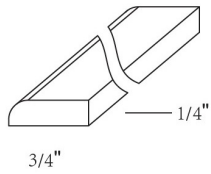

Scribe - Moldings

Della Gloss Slate

SM8	Scribe - 96"L x 3/4"W x 1/4"H	$21.50