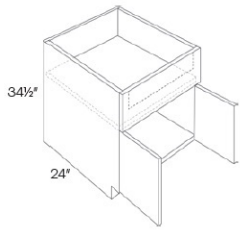

## Single Full Height Door Base - Base Cabinets

Della Gloss Slate

B09FD	Full Height Door Base - 9"W x 34-1/2"H x 24"D - 1 Door - 1	\$247.15
B12FD	Full Height Door Base - 12"W x 34-1/2"H x 24"D - 1 Door - 1	\$358.66
B15FD	Full Height Door Base - 15"W x 34-1/2"H x 24"D - 1 Door - 1	\$397.37
B18FD	Full Height Door Base - 18"W x 34-1/2"H x 24"D - 1 Door - 1	\$436.14
B21FD	Full Height Door Base - 21"W x 34-1/2"H x 24"D - 1 Door - 1	\$474.91

## Double Full Height Door Base - Base Cabinets

Della Gloss Slate

B24FD	Full Height Door Base - 24"W x 34-1/2"H x 24"D - 2 Doors -	\$521.78
B27FD	Full Height Door Base - 27"W x 34-1/2"H x 24"D - 2 Doors -	\$560.49
B30FD	Full Height Door Base - 30"W x 34-1/2"H x 24"D - 2 Doors -	\$601.96
B33FD	Full Height Door Base - 33"W x 34-1/2"H x 24"D - 2 Doors -	\$640.61
B36FD	Full Height Door Base - 36"W x 34-1/2"H x 24"D - 2 Doors -	\$679.33

## Sink Base - Base Cabinets

Della Gloss Slate

SB30	Sink Base - 30"W x 34-1/2"H x 24"D - 2 Doors - 1 Header	\$420.42
SB33	Sink Base - 33"W x 34-1/2"H x 24"D - 2 Doors - 1 Header	\$446.73
SB36	Sink Base - 36"W x 34-1/2"H x 24"D - 2 Doors - 1 Header	\$472.97
SB42	Sink Base - 42"W x 34-1/2"H x 24"D - 2 Doors - 2 Headers	\$525.53

## Double Door Farm Sink Base Cabinet - Base Cabinets

Della Gloss Slate

FSB36	Farm Sink Base - 36"W x 34-1/2"H x 24"D - 2 Doors	\$472.97
-------	---	----------