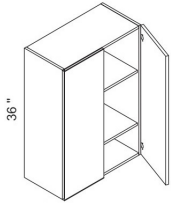

## 36" High Single Door - Wall Cabinets

Della Gloss Slate

W0936	Wall - 9"W x 36"H x 12"D - 1 Door - 2 Shelves	\$186.83
W1236	Wall - 12"W x 36"H x 12"D - 1 Door - 2 Shelves	\$221.51
W1536	Wall - 15"W x 36"H x 12"D - 1 Door - 2 Shelves	\$256.20
W1836	Wall - 18"W x 36"H x 12"D - 1 Door - 2 Shelves	\$290.83
W2136	Wall - 21"W x 36"H x 12"D - 1 Door - 2 Shelves	\$325.57

## 36" High Double Door - Wall Cabinets

Della Gloss Slate

W2436	Wall - 24"W x 36"H x 12"D - 2 Doors - 2 Shelves	\$368.25
W2736	Wall - 27"W x 36"H x 12"D - 2 Doors - 2 Shelves	\$402.89
W3036	Wall - 30"W x 36"H x 12"D - 2 Doors - 2 Shelves	\$437.57
W3336	Wall - 33"W x 36"H x 12"D - 2 Doors - 2 Shelves	\$472.26
W3636	Wall - 36"W x 36"H x 12"D - 2 Doors - 2 Shelves	\$506.94