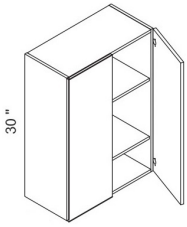

30" High Double Door - Wall Cabinets

Della Gloss Slate

W2430	Wall - 24"W x 30"H x 12"D - 2 Doors - 2 Shelves	$323.04
W2730	Wall - 27"W x 30"H x 12"D - 2 Doors - 2 Shelves	$353.75
W3030	Wall - 30"W x 30"H x 12"D - 2 Doors - 2 Shelves	$384.47
W3330	Wall - 33"W x 30"H x 12"D - 2 Doors - 2 Shelves	$415.02
W3630	Wall - 36"W x 30"H x 12"D - 2 Doors - 2 Shelves	$445.73