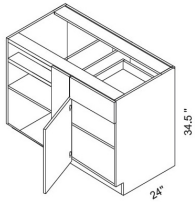

## Easy Reach (with Lazy Susan) Corner Base Cabinet - Base Cabinets

Della Gloss Slate

BLS33	Easy Reach Corner Base Cabinet (with two lazy susan) - 29"W x 34-1/2"H	\$919.65
BLS36	Easy Reach Corner Base Cabinet (with two lazy susan) - 32"W x 34-1/2"H	\$1019.24

## Blind Base Cabinet - Base Cabinets

Della Gloss Slate

BBC36-42FD	Blind Base Cabinet - 36"W x 34-1/2"H x 24"D - 1 Door (B15) - 1 Draw	\$472.37
BBC42-45FD	Blind Base Cabinet - 42"W x 34-1/2"H x 24"D - 1 Door (B18) - 1 Draw	\$523.54