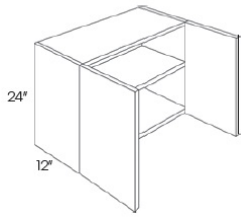

24" High - Wall Cabinets

Della Gloss Slate

W3024	Wall - 30"W x 24"H x 12"D - 2 Doors	$309.25
W3624	Wall - 36"W x 24"H x 12"D - 2 Doors	$357.88