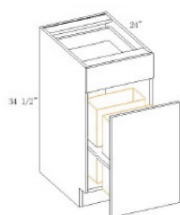

Waste Basket Base Cabinet - Accessories

Della Gloss Slate

BTC18	Waste Basket Base - (Includes cabinet) 18"W x 34-1/2"H x 2	$651.42

Vertical Door Stay (Friction Support) - Accessories

Della Gloss Slate