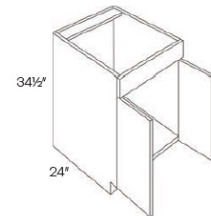

Sink Base - Base Cabinets

Della Gloss Slate

SB30	Sink Base - 30"W x 34-1/2"H x 24"D - 2 Doors - 1 Header	$420.42
SB33	Sink Base - 33"W x 34-1/2"H x 24"D - 2 Doors - 1 Header	$446.73
SB36	Sink Base - 36"W x 34-1/2"H x 24"D - 2 Doors - 1 Header	$472.97
SB42	Sink Base - 42"W x 34-1/2"H x 24"D - 2 Doors - 2 Headers	$525.53