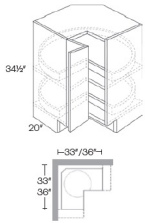

## Three Drawer Pack Base - Base Cabinets

Della Gloss Slate

3DB12	Drawer Pack- 12"W x 34-1/2"H x 24"D - 3 Drawers	\$533.85
3DB15	Drawer Pack- 15"W x 34-1/2"H x 24"D - 3 Drawers	\$581.72
3DB18	Drawer Pack- 18"W x 34-1/2"H x 24"D - 3 Drawers	\$629.48
3DB21	Drawer Pack- 21"W x 34-1/2"H x 24"D - 3 Drawers	\$677.29
3DB24	Drawer Pack- 24"W x 34-1/2"H x 24"D - 3 Drawers	\$725.15
3DB27	Drawer Pack- 27"W x 34-1/2"H x 24"D - 3 Drawers	\$772.91
3DB30	Drawer Pack- 30"W x 34-1/2"H x 24"D - 3 Drawers	\$828.66
3DB36	Drawer Pack- 36"W x 34-1/2"H x 24"D - 3 Drawers	\$924.28

## Easy Reach (with Lazy Susan) Corner Base Cabinet - Base Cabinets

Della Gloss Slate

BLS33	Easy Reach Corner Base Cabinet (with two lazy susan) - 29"W x 34-1/2"H	\$919.65
BLS36	Easy Reach Corner Base Cabinet (with two lazy susan) - 32"W x 34-1/2"H	\$1019.24