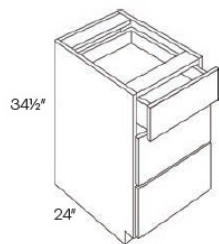

Three Drawer Pack Base - Base Cabinets

Della Gloss Slate

3DB12	Drawer Pack- 12"W x 34-1/2"H x 24"D - 3 Drawers	$533.85
3DB15	Drawer Pack- 15"W x 34-1/2"H x 24"D - 3 Drawers	$581.72
3DB18	Drawer Pack- 18"W x 34-1/2"H x 24"D - 3 Drawers	$629.48
3DB21	Drawer Pack- 21"W x 34-1/2"H x 24"D - 3 Drawers	$677.29
3DB24	Drawer Pack- 24"W x 34-1/2"H x 24"D - 3 Drawers	$725.15
3DB27	Drawer Pack- 27"W x 34-1/2"H x 24"D - 3 Drawers	$772.91
3DB30	Drawer Pack- 30"W x 34-1/2"H x 24"D - 3 Drawers	$828.66
3DB36	Drawer Pack- 36"W x 34-1/2"H x 24"D - 3 Drawers	$924.28