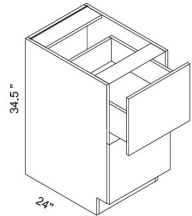

Two Drawer Pack Base - Base Cabinets

Della Gloss Slate

2DB24	Drawer Pack- 24"W x 34-1/2"H x 24"D - 2 Drawers	$626.22
2DB27	Drawer Pack- 27"W x 34-1/2"H x 24"D - 2 Drawers	$668.90
2DB30	Drawer Pack- 30"W x 34-1/2"H x 24"D - 2 Drawers	$716.88
2DB36	Drawer Pack- 36"W x 34-1/2"H x 24"D - 2 Drawers	$802.25