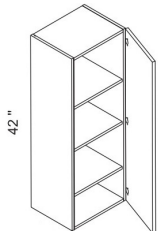

42" High Single Door - Wall Cabinets

Della Gloss Slate

W0942	Wall - 9"W x 42"H x 12"D - 1 Door - 3 Shelves	$222.18
W1242	Wall - 12"W x 42"H x 12"D - 1 Door - 3 Shelves	$263.20
W1542	Wall - 15"W x 42"H x 12"D - 1 Door - 3 Shelves	$304.23
W1842	Wall - 18"W x 42"H x 12"D - 1 Door - 3 Shelves	$345.15
W2142	Wall - 21"W x 42"H x 12"D - 1 Door - 3 Shelves	$386.18