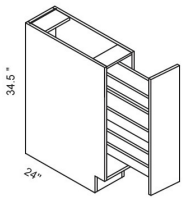

Base Spice Cabinet - Accessories

Della Gloss Slate

BSR06	Base Spice Cabinet - 6"W x 34-1/2"H x 24"D	$369.08
BSR09	Base Spice Cabinet - 9"W x 34-1/2"H x 24"D	$396.93
BSR12	Base Spice Cabinet - 12"W x 34-1/2"H x 24"D	$424.73