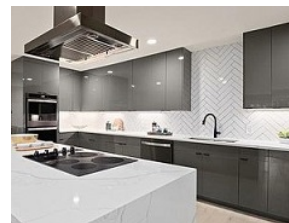

- \* Slate Glossy Finish Laminated Doors and Drawer Fronts
- \* 3/4" MDF Square Slab Full Overlay Doors and Matching Drawer Fronts
- \* Frameless Construction; 3/4" Laminated Plywood Sides, Tops, Bottoms and Shelves.
- \* 3/4" Thick Birch Wood Drawer Boxes with Full Extension Soft Close Glides
- \* Cabinet Interior has a Natural Maple Finish. Cabinet Box Sides Are Finished with a Natural Maple; Edge Banding is Natural Maple Finish
- \* European style concealed, 6-Way Adjustable Soft-Close Hinges
- \* Wide Variety of Accessories Allows for Higher End Design Capability Without the Higher End Pricing
- \* The Cabinet sides are finished with a natural wood. Finished skins will need to be purchased for all exposed sides, they can be found under the Panels and Fillers category. Finished skins will need to be installed at the job site.
- \* Shipping includes curbside delivery, customer is responsible to bring the shipment into their home. In home delivery may be available in your area for a fee.