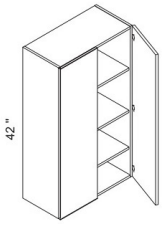

42" High Double Door - Wall Cabinets

Della Gloss Slate

W2442	Wall - 24"W x 42"H x 12"D - 2 Doors - 3 Shelves	$439.39
W2742	Wall - 27"W x 42"H x 12"D - 2 Doors - 3 Shelves	$480.42
W3042	Wall - 30"W x 42"H x 12"D - 2 Doors - 3 Shelves	$521.45
W3342	Wall - 33"W x 42"H x 12"D - 2 Doors - 3 Shelves	$562.42
W3642	Wall - 36"W x 42"H x 12"D - 2 Doors - 3 Shelves	$603.45