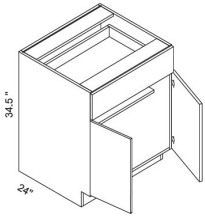

## Single Door Base - Base Cabinets

Della Gloss Slate

B12	Base - 12"W x 34-1/2"H x 24"D - 1 Door - 1 Drawer	\$358.44
B15	Base - 15"W x 34-1/2"H x 24"D - 1 Door - 1 Drawer	\$397.15
B18	Base - 18"W x 34-1/2"H x 24"D - 1 Door - 1 Drawer	\$435.81
B21	Base - 21"W x 34-1/2"H x 24"D - 1 Door - 1 Drawer	\$474.52

## Double Door with Drawer(s) Base - Base Cabinets

Della Gloss Slate

B24	Base - 24"W x 34-1/2"H x 24"D - 2 Doors - 1 Drawer -	\$521.50
B27	Base - 27"W x 34-1/2"H x 24"D - 2 Doors - 1 Drawer -	\$560.16
B30	Base - 30"W x 34-1/2"H x 24"D - 2 Doors - 1 Drawer - 1 Shel	\$601.52
B33	Base - 33"W x 34-1/2"H x 24"D - 2 Doors - 1 Drawer - 1 Shel	\$640.17
B36	Base - 36"W x 34-1/2"H x 24"D - 2 Doors - 1 Drawer - 1 Shel	\$678.83

## Single Full Height Door Base - Base Cabinets

Della Gloss Slate

B09FD	Full Height Door Base - 9"W x 34-1/2"H x 24"D - 1 Door - 1	\$247.15
B12FD	Full Height Door Base - 12"W x 34-1/2"H x 24"D - 1 Door - 1	\$358.66
B15FD	Full Height Door Base - 15"W x 34-1/2"H x 24"D - 1 Door - 1	\$397.37
B18FD	Full Height Door Base - 18"W x 34-1/2"H x 24"D - 1 Door - 1	\$436.14
B21FD	Full Height Door Base - 21"W x 34-1/2"H x 24"D - 1 Door - 1	\$474.91