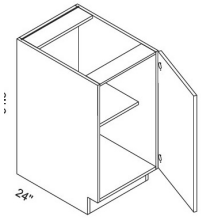

Double Door with Drawer(s) Base - Base Cabinets

Della Matte White

B24	Base - 24"W x 34-1/2"H x 24"D - 2 Doors - 1 Drawer -	\$382.82
B27	Base - 27"W x 34-1/2"H x 24"D - 2 Doors - 1 Drawer -	\$411.19
B30	Base - 30"W x 34-1/2"H x 24"D - 2 Doors - 1 Drawer - 1 Shel	\$441.55
B33	Base - 33"W x 34-1/2"H x 24"D - 2 Doors - 1 Drawer - 1 Shel	\$469.93
B36	Base - 36"W x 34-1/2"H x 24"D - 2 Doors - 1 Drawer - 1 Shel	\$498.31

Single Full Height Door Base - Base Cabinets

Della Matte White

B09FD	Full Height Door Base - 9"W x 34-1/2"H x 24"D - 1 Door - 1	\$181.43
B12FD	Full Height Door Base - 12"W x 34-1/2"H x 24"D - 1 Door - 1	\$263.28
B15FD	Full Height Door Base - 15"W x 34-1/2"H x 24"D - 1 Door - 1	\$291.70
B18FD	Full Height Door Base - 18"W x 34-1/2"H x 24"D - 1 Door - 1	\$320.15
B21FD	Full Height Door Base - 21"W x 34-1/2"H x 24"D - 1 Door - 1	\$348.61