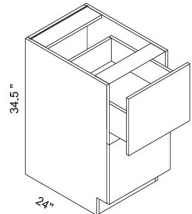

Double Door Farm Sink Base Cabinet - Base Cabinets

Della Matte White

FSB36	Farm Sink Base - 36"W x 34-1/2"H x 24"D - 2 Doors	\$347.19
-------	---	----------

Two Drawer Pack Base - Base Cabinets

Della Matte White

2DB24	Drawer Pack- 24"W x 34-1/2"H x 24"D - 2 Drawers	\$459.69
2DB27	Drawer Pack- 27"W x 34-1/2"H x 24"D - 2 Drawers	\$491.02
2DB30	Drawer Pack- 30"W x 34-1/2"H x 24"D - 2 Drawers	\$526.24
2DB36	Drawer Pack- 36"W x 34-1/2"H x 24"D - 2 Drawers	\$588.90