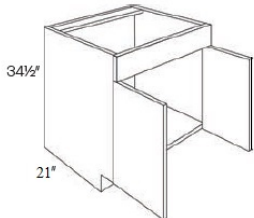

Double Door Sink Base Vanity - Bathroom Vanities

Della Matte White

VSB24	Vanity Sink Base - 24"W x 34-1/2"H x 21"D - 2 Doors - 1 Header	$252.19
VSB27	Vanity Sink Base - 27"W x 34-1/2"H x 21"D - 2 Doors - 1 Header	$270.89
VSB30	Vanity Sink Base - 30"W x 34-1/2"H x 21"D - 2 Doors - 1 Header	$289.55
VSB36	Vanity Sink Base - 36"W x 34-1/2"H x 21"D - 2 Doors - 1 Header	$326.95