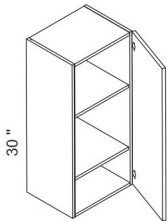

- * White Matte Finish Laminated Doors and Drawer Fronts
- * 3/4" MDF Square Slab Full Overlay Doors and Matching Drawer Fronts
- * Frameless Construction; 3/4" Laminated Plywood Sides, Tops, Bottoms and Shelves.
- * 3/4" Thick Birch Wood Drawer Boxes with Full Extension Soft Close Glides
- * Cabinet Interior has a Natural Maple Finish. Cabinet Box Sides Are Finished with a Natural Maple; Edge Banding is Natural Maple Finish
- * European style concealed, 6-Way Adjustable Soft-Close Hinges
- * Wide Variety of Accessories Allows for Higher End Design Capability Without the Higher End Pricing
- * The Cabinet sides are finished with a natural wood. Finished skins will need to be purchased for all exposed sides, they can be found under the Panels and Fillers category. Finished skins will need to be installed at the job site.
- * Shipping includes curbside delivery, customer is responsible to bring the shipment into their home. In home delivery may be available in your area for a fee.

30" High Single Door - Wall Cabinets

Della Matte White

W0930	Wall - 9"W x 30"H x 12"D - 1 Door - 2 Shelves	\$118.64
W1230	Wall - 12"W x 30"H x 12"D - 1 Door - 2 Shelves	\$141.15
W1530	Wall - 15"W x 30"H x 12"D - 1 Door - 2 Shelves	\$163.62
W1830	Wall - 18"W x 30"H x 12"D - 1 Door - 2 Shelves	\$186.16
W2130	Wall - 21"W x 30"H x 12"D - 1 Door - 2 Shelves	\$208.67