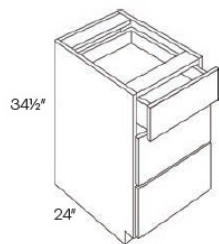

Three Drawer Pack Base - Base Cabinets

Della Matte White

3DB12	Drawer Pack- 12"W x 34-1/2"H x 24"D - 3 Drawers	$391.88
3DB15	Drawer Pack- 15"W x 34-1/2"H x 24"D - 3 Drawers	$427.02
3DB18	Drawer Pack- 18"W x 34-1/2"H x 24"D - 3 Drawers	$462.08
3DB21	Drawer Pack- 21"W x 34-1/2"H x 24"D - 3 Drawers	$497.17
3DB24	Drawer Pack- 24"W x 34-1/2"H x 24"D - 3 Drawers	$532.31
3DB27	Drawer Pack- 27"W x 34-1/2"H x 24"D - 3 Drawers	$567.37
3DB30	Drawer Pack- 30"W x 34-1/2"H x 24"D - 3 Drawers	$608.29
3DB36	Drawer Pack- 36"W x 34-1/2"H x 24"D - 3 Drawers	$678.48