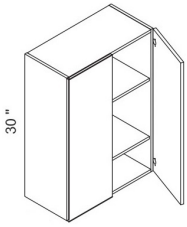

- * White Matte Finish Laminated Doors and Drawer Fronts
- * 3/4" MDF Square Slab Full Overlay Doors and Matching Drawer Fronts
- * Frameless Construction; 3/4" Laminated Plywood Sides, Tops, Bottoms and Shelves.
- * 3/4" Thick Birch Wood Drawer Boxes with Full Extension Soft Close Glides
- * Cabinet Interior has a Natural Maple Finish. Cabinet Box Sides Are Finished with a Natural Maple; Edge Banding is Natural Maple Finish
- * European style concealed, 6-Way Adjustable Soft-Close Hinges
- * Wide Variety of Accessories Allows for Higher End Design Capability Without the Higher End Pricing
- * The Cabinet sides are finished with a natural wood. Finished skins will need to be purchased for all exposed sides, they can be found under the Panels and Fillers category. Finished skins will need to be installed at the job site.
- * Shipping includes curbside delivery, customer is responsible to bring the shipment into their home. In home delivery may be available in your area for a fee.

30" High Single Door - Wall Cabinets

Della Matte White

W0930	Wall - 9"W x 30"H x 12"D - 1 Door - 2 Shelves	\$118.64
W1230	Wall - 12"W x 30"H x 12"D - 1 Door - 2 Shelves	\$141.15
W1530	Wall - 15"W x 30"H x 12"D - 1 Door - 2 Shelves	\$163.62
W1830	Wall - 18"W x 30"H x 12"D - 1 Door - 2 Shelves	\$186.16
W2130	Wall - 21"W x 30"H x 12"D - 1 Door - 2 Shelves	\$208.67

30" High Double Door - Wall Cabinets

Della Matte White

W2430	Wall - 24"W x 30"H x 12"D - 2 Doors - 2 Shelves	\$237.13
W2730	Wall - 27"W x 30"H x 12"D - 2 Doors - 2 Shelves	\$259.68
W3030	Wall - 30"W x 30"H x 12"D - 2 Doors - 2 Shelves	\$282.23
W3330	Wall - 33"W x 30"H x 12"D - 2 Doors - 2 Shelves	\$304.65
W3630	Wall - 36"W x 30"H x 12"D - 2 Doors - 2 Shelves	\$327.20