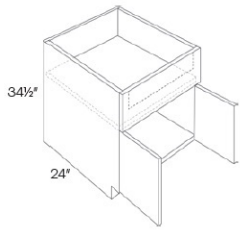

Double Full Height Door Base - Base Cabinets

Della Matte White

B24FD	Full Height Door Base - 24"W x 34-1/2"H x 24"D - 2 Doors -	\$383.02
B27FD	Full Height Door Base - 27"W x 34-1/2"H x 24"D - 2 Doors -	\$411.43
B30FD	Full Height Door Base - 30"W x 34-1/2"H x 24"D - 2 Doors -	\$441.88
B33FD	Full Height Door Base - 33"W x 34-1/2"H x 24"D - 2 Doors -	\$470.25
B36FD	Full Height Door Base - 36"W x 34-1/2"H x 24"D - 2 Doors -	\$498.67

Sink Base - Base Cabinets

Della Matte White

SB30	Sink Base - 30"W x 34-1/2"H x 24"D - 2 Doors - 1 Header	\$308.62
SB33	Sink Base - 33"W x 34-1/2"H x 24"D - 2 Doors - 1 Header	\$327.93
SB36	Sink Base - 36"W x 34-1/2"H x 24"D - 2 Doors - 1 Header	\$347.19
SB42	Sink Base - 42"W x 34-1/2"H x 24"D - 2 Doors - 2 Headers	\$385.77

Double Door Farm Sink Base Cabinet - Base Cabinets

Della Matte White

FSB36	Farm Sink Base - 36"W x 34-1/2"H x 24"D - 2 Doors	\$347.19
-------	---	----------

Two Drawer Pack Base - Base Cabinets

Della Matte White