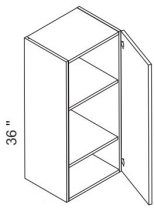

30" High Single Door - Wall Cabinets

Della Matte White

W0930	Wall - 9"W x 30"H x 12"D - 1 Door - 2 Shelves	\$118.64
W1230	Wall - 12"W x 30"H x 12"D - 1 Door - 2 Shelves	\$141.15
W1530	Wall - 15"W x 30"H x 12"D - 1 Door - 2 Shelves	\$163.62
W1830	Wall - 18"W x 30"H x 12"D - 1 Door - 2 Shelves	\$186.16
W2130	Wall - 21"W x 30"H x 12"D - 1 Door - 2 Shelves	\$208.67

30" High Double Door - Wall Cabinets

Della Matte White

W2430	Wall - 24"W x 30"H x 12"D - 2 Doors - 2 Shelves	\$237.13
W2730	Wall - 27"W x 30"H x 12"D - 2 Doors - 2 Shelves	\$259.68
W3030	Wall - 30"W x 30"H x 12"D - 2 Doors - 2 Shelves	\$282.23
W3330	Wall - 33"W x 30"H x 12"D - 2 Doors - 2 Shelves	\$304.65
W3630	Wall - 36"W x 30"H x 12"D - 2 Doors - 2 Shelves	\$327.20

36" High Single Door - Wall Cabinets

Della Matte White

W0936	Wall - 9"W x 36"H x 12"D - 1 Door - 2 Shelves	\$137.14
W1236	Wall - 12"W x 36"H x 12"D - 1 Door - 2 Shelves	\$162.60
W1536	Wall - 15"W x 36"H x 12"D - 1 Door - 2 Shelves	\$188.07
W1836	Wall - 18"W x 36"H x 12"D - 1 Door - 2 Shelves	\$213.49
W2136	Wall - 21"W x 36"H x 12"D - 1 Door - 2 Shelves	\$238.99