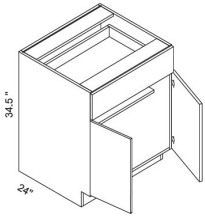

Double Door with Drawer(s) Base - Base Cabinets

Della Matte White

B24	Base - 24"W x 34-1/2"H x 24"D - 2 Doors - 1 Drawer -	$382.82
B27	Base - 27"W x 34-1/2"H x 24"D - 2 Doors - 1 Drawer -	$411.19
B30	Base - 30"W x 34-1/2"H x 24"D - 2 Doors - 1 Drawer - 1 Shel	$441.55
B33	Base - 33"W x 34-1/2"H x 24"D - 2 Doors - 1 Drawer - 1 Shel	$469.93
B36	Base - 36"W x 34-1/2"H x 24"D - 2 Doors - 1 Drawer - 1 Shel	$498.31