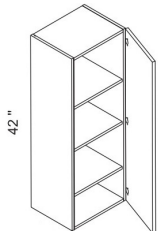

42" High Single Door - Wall Cabinets

Della Matte White

W0942	Wall - 9"W x 42"H x 12"D - 1 Door - 3 Shelves	$163.09
W1242	Wall - 12"W x 42"H x 12"D - 1 Door - 3 Shelves	$193.21
W1542	Wall - 15"W x 42"H x 12"D - 1 Door - 3 Shelves	$223.32
W1842	Wall - 18"W x 42"H x 12"D - 1 Door - 3 Shelves	$253.36
W2142	Wall - 21"W x 42"H x 12"D - 1 Door - 3 Shelves	$283.48