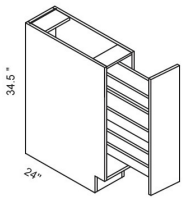

Base Spice Cabinet - Accessories

Della Matte White

BSR06	Base Spice Cabinet - 6"W x 34-1/2"H x 24"D	$270.93
BSR09	Base Spice Cabinet - 9"W x 34-1/2"H x 24"D	$291.37
BSR12	Base Spice Cabinet - 12"W x 34-1/2"H x 24"D	$311.78