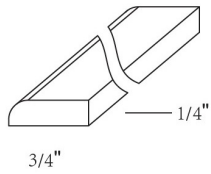

Island Panel - Panels and Fillers

Della Matte White

TEP9634	Island Back Panel - 96"W x 34-1/2"H x 3/4"T (all edges are finished)	\$271.21
---------	--	----------

Scribe - Moldings

Della Matte White

SM8	Scribe - 96"L x 3/4"W x 1/4"H	\$15.78
-----	-------------------------------	---------

Outside Corner Molding - Moldings

Della Matte White

OCM8	Outside Corner Molding - 96"L x 1-1/4"W x 1-1/4"H	\$20.28
------	---	---------

Toe Kick - Moldings

Della Matte White

TK8	Toe Kick - 96"W x 4-1/2"H x 1/4"D	\$32.02
-----	-----------------------------------	---------