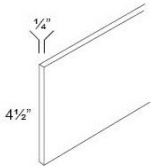

Island Panel - Panels and Fillers

Della Matte White

TEP9634	Island Back Panel - 96"W x 34-1/2"H x 3/4"T (all edges are finished)	\$271.21
---------	--	----------

Scribe - Moldings

Della Matte White

SM8	Scribe - 96"L x 3/4"W x 1/4"H	\$15.78
-----	-------------------------------	---------

Outside Corner Molding - Moldings

Della Matte White

OCM8	Outside Corner Molding - 96"L x 1-1/4"W x 1-1/4"H	\$20.28
------	---	---------

Toe Kick - Moldings

Della Matte White

TK8	Toe Kick - 96"W x 4-1/2"H x 1/4"D	\$32.02
-----	-----------------------------------	---------