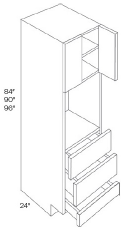

Pantry Cabinet Single Door - Tall Cabinets

Della Matte White

PC1584	Wall Pantry - 15"W x 24"D x 84"H - 2 Doors - 1 Fixed Shelf - 3 Shel	\$566.15
PC1590	Wall Pantry - 15"W x 24"D x 90"H - 2 Doors - 1 Fixed Shelf - 5 Shel	\$596.47
PC1596	Wall Pantry - 15"W x 24"D x 96"H - 2 Doors - 1 Fixed Shelf - 6 Shel	\$626.79
PC1884	Wall Pantry - 18"W x 24"D x 84"H - 2 Doors - 1 Fixed Shelf - 3 Shel	\$626.99
PC1890	Wall Pantry - 18"W x 24"D x 90"H - 2 Doors - 1 Fixed Shelf - 5 Shel	\$659.74
PC1896	Wall Pantry - 18"W x 24"D x 96"H - 2 Doors - 1 Fixed Shelf - 6 Shel	\$692.45

Pantry Cabinet Double Door - Tall Cabinets

Della Matte White

PC2484	Wall Pantry - 24"W x 24"D x 84"H - 4 Butt Doors - 1 Fixed Shelf - 3	\$763.65
PC2490	Wall Pantry - 24"W x 24"D x 90"H - 4 Butt Doors - 1 Fixed Shelf - 5	\$800.97
PC2496	Wall Pantry - 24"W x 24"D x 96"H - 4 Butt Doors - 1 Fixed Shelf - 6	\$838.30
PC3084	Wall Pantry - 30"W x 24"D x 84"H - 4 Butt Doors - 1 Fixed Shelf - 3	\$885.42
PC3090	Wall Pantry - 30"W x 24"D x 90"H - 4 Butt Doors - 1 Fixed Shelf - 5	\$927.48
PC3096	Wall Pantry - 30"W x 24"D x 96"H - 4 Butt Doors - 1 Fixed Shelf - 6	\$969.58

Oven Cabinet - Tall Cabinets

Della Matte White

MOC3084	Oven Cabinet - 30"W x 84"H x 24"D - 2 Top Doors (24"H each) - 3	\$896.83
MOC3090	Oven Cabinet - 30"W x 90"H x 24"D - 2 Top Doors (24"H each) - 3	\$928.37
MOC3096	Oven Cabinet - 30"W x 96"H x 24"D - 2 Top Doors (24"H each) - 3	\$959.86