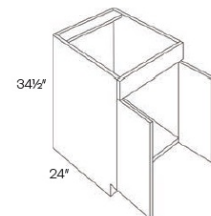

Sink Base - Base Cabinets

Della Matte White

SB30	Sink Base - 30"W x 34-1/2"H x 24"D - 2 Doors - 1 Header	$308.62
SB33	Sink Base - 33"W x 34-1/2"H x 24"D - 2 Doors - 1 Header	$327.93
SB36	Sink Base - 36"W x 34-1/2"H x 24"D - 2 Doors - 1 Header	$347.19
SB42	Sink Base - 42"W x 34-1/2"H x 24"D - 2 Doors - 2 Headers	$385.77