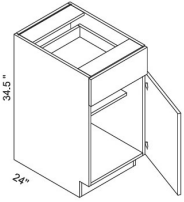

Wall Easy Reach - Wall Cabinets

Della Matte White

WER2430	Wall Easy Reach - 24"W X 30"H X 12"D -1 Bifold Door	\$354.20
WER2436	Wall Easy Reach - 24"W X 36"H X 12"D -1 Bifold Door	\$393.99
WER2442	Wall Easy Reach - 24"W X 42"H X 12"D -1 Bifold Door	\$478.31

Wall Blind Corner - Wall Cabinets

Della Matte White

WBC2730	Wall Blind Corner - 27"W x 30"H x 12"D - 1 Door (12"W x 30"H) (Wall	\$208.07
WBC2736	Wall Blind Corner - 27"W x 36"H x 12"D - 1 Door (12"W x 36"H) (W	\$234.42
WBC2742	Wall Blind Corner - 27"W x 42"H x 12"D - 1 Door (12"W x 42"H) (W	\$275.06
WBC3630	Wall Blind Corner - 36"W x 30"H x 12"D - 1 Door (21"W x 30"H) (Wall	\$275.63
WBC3636	Wall Blind Corner - 36"W x 36"H x 12"D - 1 Door (21"W x 36"H) (W	\$310.76
WBC3642	Wall Blind Corner - 36"W x 42"H x 12"D - 1 Door (21"W x 42"H) (W	\$365.41

Single Door Base - Base Cabinets

Della Matte White

B12	Base - 12"W x 34-1/2"H x 24"D - 1 Door - 1 Drawer	\$263.12
B15	Base - 15"W x 34-1/2"H x 24"D - 1 Door - 1 Drawer	\$291.54
B18	Base - 18"W x 34-1/2"H x 24"D - 1 Door - 1 Drawer	\$319.91
B21	Base - 21"W x 34-1/2"H x 24"D - 1 Door - 1 Drawer	\$348.33