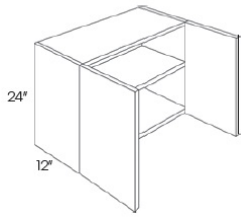

24" High - Wall Cabinets

Della Matte White

W3024	Wall - 30"W x 24"H x 12"D - 2 Doors	$227.01
W3624	Wall - 36"W x 24"H x 12"D - 2 Doors	$262.71