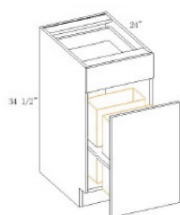

Waste Basket Base Cabinet - Accessories

Della Matte White

BTC18	Waste Basket Base - (Includes cabinet) 18"W x 34-1/2"H x 2	\$478.19
-------	--	----------

Vertical Door Stay (Friction Support) - Accessories