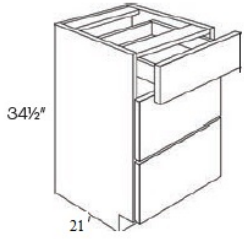

Vanity Drawer Base Cabinets - Bathroom Vanities

Della Matte White

VDB12-3	Vanity Drawer Base - 12"W x 34-1/2"H x 21"D - 3 Drawers	$368.65
VDB15-3	Vanity Drawer Base - 15"W x 34-1/2"H x 21"D - 3 Drawers	$402.53
VDB18-3	Vanity Drawer Base - 18"W x 34-1/2"H x 21"D - 3 Drawers	$436.33
VDB21-3	Vanity Drawer Base - 21"W x 34-1/2"H x 21"D - 3 Drawers	$470.17