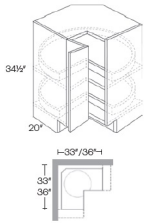

Three Drawer Pack Base - Base Cabinets

Della Matte White

3DB12	Drawer Pack- 12"W x 34-1/2"H x 24"D - 3 Drawers	\$391.88
3DB15	Drawer Pack- 15"W x 34-1/2"H x 24"D - 3 Drawers	\$427.02
3DB18	Drawer Pack- 18"W x 34-1/2"H x 24"D - 3 Drawers	\$462.08
3DB21	Drawer Pack- 21"W x 34-1/2"H x 24"D - 3 Drawers	\$497.17
3DB24	Drawer Pack- 24"W x 34-1/2"H x 24"D - 3 Drawers	\$532.31
3DB27	Drawer Pack- 27"W x 34-1/2"H x 24"D - 3 Drawers	\$567.37
3DB30	Drawer Pack- 30"W x 34-1/2"H x 24"D - 3 Drawers	\$608.29
3DB36	Drawer Pack- 36"W x 34-1/2"H x 24"D - 3 Drawers	\$678.48

Easy Reach (with Lazy Susan) Corner Base Cabinet - Base Cabinets

Della Matte White

BLS33	Easy Reach Corner Base Cabinet (with two lazy susan) - 29"W x 34-1/2"H	\$675.08
BLS36	Easy Reach Corner Base Cabinet (with two lazy susan) - 32"W x 34-1/2"H	\$748.19