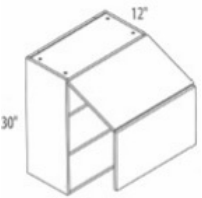

Bi-Fold Wall - Wall Cabinets

Della Matte White

WBF2430	Bi-Fold Wall - 24"W x 30"H x 12"D	$804.13
WBF2730	Bi-Fold Wall - 27"W x 30"H x 12"D	$824.21
WBF3030	Bi-Fold Wall - 30"W x 30"H x 12"D	$844.25
WBF3330	Bi-Fold Wall - 33"W x 30"H x 12"D	$864.32
WBF3630	Bi-Fold Wall - 36"W x 30"H x 12"D	$884.36