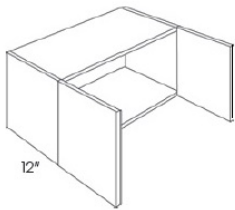

12"-15" High Wall - Wall Cabinets

Della Matte White

W3012	Wall - 30"W x 12"H x 12"D - 2 Doors - NO SHELF	$138.36
W3015	Wall - 30"W x 15"H x 12"D - 2 Doors - NO SHELF	$155.03
W3612	Wall - 36"W x 12"H x 12"D - 2 Doors - NO SHELF	$160.13
W3615	Wall - 36"W x 15"H x 12"D - 2 Doors - NO SHELF	$179.20