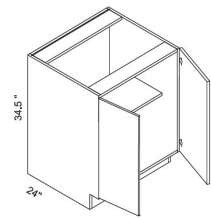

Single Full Height Door Base - Base Cabinets

Della Matte White

B09FD	Full Height Door Base - 9"W x 34-1/2"H x 24"D - 1 Door - 1	\$181.43
B12FD	Full Height Door Base - 12"W x 34-1/2"H x 24"D - 1 Door - 1	\$263.28
B15FD	Full Height Door Base - 15"W x 34-1/2"H x 24"D - 1 Door - 1	\$291.70
B18FD	Full Height Door Base - 18"W x 34-1/2"H x 24"D - 1 Door - 1	\$320.15
B21FD	Full Height Door Base - 21"W x 34-1/2"H x 24"D - 1 Door - 1	\$348.61

Double Full Height Door Base - Base Cabinets

Della Matte White

B24FD	Full Height Door Base - 24"W x 34-1/2"H x 24"D - 2 Doors -	\$383.02
B27FD	Full Height Door Base - 27"W x 34-1/2"H x 24"D - 2 Doors -	\$411.43
B30FD	Full Height Door Base - 30"W x 34-1/2"H x 24"D - 2 Doors -	\$441.88
B33FD	Full Height Door Base - 33"W x 34-1/2"H x 24"D - 2 Doors -	\$470.25
B36FD	Full Height Door Base - 36"W x 34-1/2"H x 24"D - 2 Doors -	\$498.67