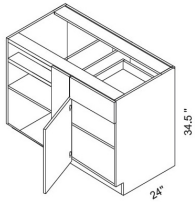

Blind Base Cabinet - Base Cabinets

Della Matte White

BBC36-42FD	Blind Base Cabinet - 36"W x 34-1/2"H x 24"D - 1 Door (B15) - 1 Draw	$346.75
BBC42-45FD	Blind Base Cabinet - 42"W x 34-1/2"H x 24"D - 1 Door (B18) - 1 Draw	$384.31