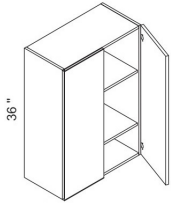

30" High Double Door - Wall Cabinets

Della Matte White

W2430	Wall - 24"W x 30"H x 12"D - 2 Doors - 2 Shelves	\$237.13
W2730	Wall - 27"W x 30"H x 12"D - 2 Doors - 2 Shelves	\$259.68
W3030	Wall - 30"W x 30"H x 12"D - 2 Doors - 2 Shelves	\$282.23
W3330	Wall - 33"W x 30"H x 12"D - 2 Doors - 2 Shelves	\$304.65
W3630	Wall - 36"W x 30"H x 12"D - 2 Doors - 2 Shelves	\$327.20

36" High Single Door - Wall Cabinets

Della Matte White

W0936	Wall - 9"W x 36"H x 12"D - 1 Door - 2 Shelves	\$137.14
W1236	Wall - 12"W x 36"H x 12"D - 1 Door - 2 Shelves	\$162.60
W1536	Wall - 15"W x 36"H x 12"D - 1 Door - 2 Shelves	\$188.07
W1836	Wall - 18"W x 36"H x 12"D - 1 Door - 2 Shelves	\$213.49
W2136	Wall - 21"W x 36"H x 12"D - 1 Door - 2 Shelves	\$238.99

36" High Double Door - Wall Cabinets

Della Matte White

W2436	Wall - 24"W x 36"H x 12"D - 2 Doors - 2 Shelves	\$270.32
W2736	Wall - 27"W x 36"H x 12"D - 2 Doors - 2 Shelves	\$295.75
W3036	Wall - 30"W x 36"H x 12"D - 2 Doors - 2 Shelves	\$321.21
W3336	Wall - 33"W x 36"H x 12"D - 2 Doors - 2 Shelves	\$346.67
W3636	Wall - 36"W x 36"H x 12"D - 2 Doors - 2 Shelves	\$372.13