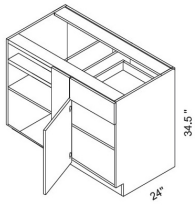

Blind Base Cabinet - Base Cabinets

Della White Gloss

BLB36	Blind Base Cabinet - 36"W x 34-1/2"H x 24"D - 1 Door (B15) - 1 Draw	$396.52
BLB42	Blind Base Cabinet - 42"W x 34-1/2"H x 24"D - 1 Door (B18) - 1 Draw	$396.51