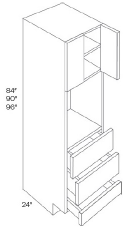

Oven Cabinet - Tall Cabinets

Della White Gloss

OC3084-1	Oven Cabinet - 30"W x 84"H x 24"D - 2 Top Doors (24"H	$1425.54
OC3090-1	Oven Cabinet - 30"W x 90"H x 24"D - 2 Top Doors	$1496.18
OC3096-1	Oven Cabinet - 30"W x 96"H x 24"D - 2 Top Doors	$1762.41