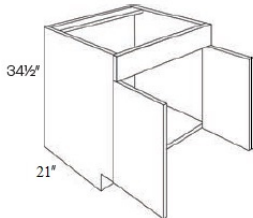

Toe Kick - Moldings

Della White Gloss

TK8	Toe Kick - 96"W x 4-1/2"H x 1/4"D	$64.21

Double Door Sink Base Vanity - Bathroom Vanities

Della White Gloss

VSB24	Vanity Sink Base - 24"W x 34-1/2"H x 21"D - 2 Doors - 1 Header	$273.71
VSB27	Vanity Sink Base - 27"W x 34-1/2"H x 21"D - 2 Doors - 1 Header	$290.56
VSB30	Vanity Sink Base - 30"W x 34-1/2"H x 21"D - 2 Doors - 1 Header	$306.61
VSB36	Vanity Sink Base - 36"W x 34-1/2"H x 21"D - 2 Doors - 1 Header	$339.53
VSB39	Vanity Sink Base - 39"W x 34-1/2"H x 21"D - 2 Doors - 1 Header	$388.88
VSB42	Vanity Sink Base - 42"W x 34-1/2"H x 21"D - 2 Doors - 1 Header	$468.09