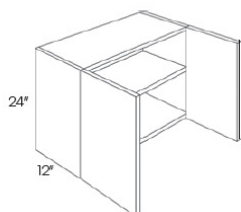

24" High - Wall Cabinets

Della White Gloss

W1224	Wall - 12"W x 24"H x 12"D - 2 Doors	$130.87
W1524	Wall - 15"W x 24"H x 12"D - 2 Doors	$149.57
W1824	Wall - 18"W x 24"H x 12"D - 2 Doors	$169.76
W2124	Wall - 21"W x 24"H x 12"D - 2 Doors	$189.95
W2424	Wall - 24"W x 24"H x 12"D - 2 Doors	$216.88
W3024	Wall - 30"W x 24"H x 12"D - 2 Doors	$268.89
W3324	Wall - 33"W x 24"H x 12"D - 2 Doors	$285.75
W3624	Wall - 36"W x 24"H x 12"D - 2 Doors	$302.61
W3924	Wall - 39"W x 24"H x 12"D - 2 Doors	$319.46