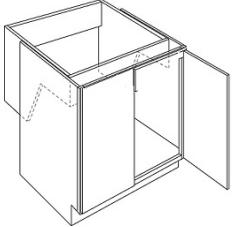

Removeable Sink Base - Base Cabinets

Della White Gloss

REMSB33	Removeable Sink Base - 33"W x 34-1/2"H x 24"D - 2 Doors	$353.30
REMSB36	Removeable Sink Base - 36"W x 34-1/2"H x 24"D - 2 Doors	$370.16