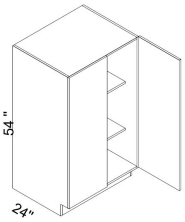

Pantry Base Cabinet Double Door - Tall Cabinets

Della White Gloss

P245424	Base Pantry - 24"W x 54"H x 24"D - 2 Doors - 2 Shelves&nbs	$560.14
P305424	Base Pantry - 30"W x 54"H x 24"D - 2 Doors - 2 Shelves (To	$649.89