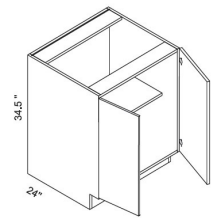

## Single Full Height Door Base - Base Cabinets

Della White Gloss

B06FD	Full Height Door Base - 6"W x 34-1/2"H x 24"D - 1 Door	\$187.71
B12FD	Full Height Door Base - 12"W x 34-1/2"H x 24"D - 1 Door	\$227.74
B15FD	Full Height Door Base - 15"W x 34-1/2"H x 24"D - 1 Door	\$250.91
B18FD	Full Height Door Base - 18"W x 34-1/2"H x 24"D - 1 Door	\$272.42
B21FD	Full Height Door Base - 21"W x 34-1/2"H x 24"D - 1 Door	\$294.74

## Double Full Height Door Base - Base Cabinets

Della White Gloss

B24-FH	Full Height Door Base - 24"W x 34-1/2"H x 24"D - 2 Doors	\$334.75
B27-FH	Full Height Door Base - 27"W x 34-1/2"H x 24"D - 2 Doors	\$357.06
B30-FH	Full Height Door Base - 30"W x 34-1/2"H x 24"D - 2 Doors	\$379.43
B33-FH	Full Height Door Base - 33"W x 34-1/2"H x 24"D - 2 Doors	\$401.74
B36-FH	Full Height Door Base - 36"W x 34-1/2"H x 24"D - 2 Doors	\$423.25