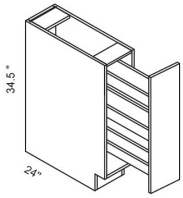

Base Spice Cabinet - Accessories

Della White Gloss

TB09	Spice Pull Base Cabinet - 9"W x 34-1/2"H x 24"D - 1 Door	$312.24
TB12	Spice Pull Base Cabinet - 12"W x 34-1/2"H x 24"D - 1 Door	$374.04

Wall Spice Cabinet - Accessories

Della White Gloss

WSD3006	Wall Spice Drawer - 30"W x 6"H x 12"D - 5 Drawers	$118.16