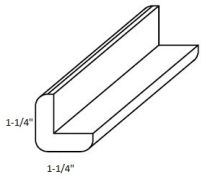

Outside Corner Molding - Moldings

Della White Gloss

OCM8

Outside Corner Molding - 96"L x 1-1/4"W x 1-1/4"H

$23.07