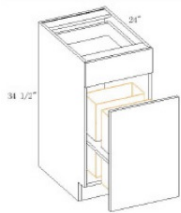

Trash Can - Accessories

Della White Gloss

BTC18	Trash Can Base Cabinet - 18"W x 34-1/2"H x 24"D (One trashcan in	$512.64

Wall/Base Fillers - Panels and Fillers

Della White Gloss

BF3	Base Filler - 3"W x 34-1/2"H x 3/4"D (all edges are finished)	$17.65
BF6	Base Filler - 6"W x 34-1/2"H x 3/4"D (all edges are finishe	$35.31
WF330	Wall Filler - 3"W x 30"H x 3/4"D (all edges are finished)	$17.65
WF336	Wall Filler - 3"W x 36"H x 3/4"D (all edges are finished)	$21.67
WF342	Wall Filler - 3"W x 42"H x 3/4"D (all edges are finished)	$24.88
WF630	Wall Filler - 6"W x 30"H x 3/4"D (all edges are finished)	$35.31
WF636	Wall Filler - 6"W x 36"H x 3/4"D (all edges are finished)	$43.34
WF642	Wall Filler - 3"W x 42"H x 3/4"D (all edges are finished)	$49.76