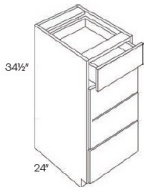

Four Drawer Pack Base - Base Cabinets

Della White Gloss

4DB36	Drawer Pack- 36"W x 34-1/2"H x 24"D - 4 Drawers *(3DB36-2DR)	$826.38