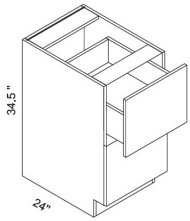

Two Drawer Pack Base - Base Cabinets

Della White Gloss

2DB12	Drawer Pack- 12"W x 34-1/2"H x 24"D - 2 Drawers	$403.84
2DB15	Drawer Pack- 15"W x 34-1/2"H x 24"D - 2 Drawers	$429.27
2DB18	Drawer Pack- 18"W x 34-1/2"H x 24"D - 2 Drawers	$453.95
2DB21	Drawer Pack- 21"W x 34-1/2"H x 24"D - 2 Drawers	$478.63
2DB24	Drawer Pack- 24"W x 34-1/2"H x 24"D - 2 Drawers	$546.61
2DB27	Drawer Pack- 27"W x 34-1/2"H x 24"D - 2 Drawers	$517.72
2DB30	Drawer Pack- 30"W x 34-1/2"H x 24"D - 2 Drawers	$543.41
2DB33	Drawer Pack- 33"W x 34-1/2"H x 24"D - 2 Drawers	$569.91
2DB36	Drawer Pack- 36"W x 34-1/2"H x 24"D - 2 Drawers	$596.38