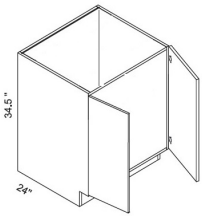

## Single Full Height Door Base - Base Cabinets

Della White Gloss

B06FD	Full Height Door Base - 6"W x 34-1/2"H x 24"D - 1 Door	\$187.71
B12FD	Full Height Door Base - 12"W x 34-1/2"H x 24"D - 1 Door	\$227.74
B15FD	Full Height Door Base - 15"W x 34-1/2"H x 24"D - 1 Door	\$250.91
B18FD	Full Height Door Base - 18"W x 34-1/2"H x 24"D - 1 Door	\$272.42
B21FD	Full Height Door Base - 21"W x 34-1/2"H x 24"D - 1 Door	\$294.74

## Double Full Height Door Base - Base Cabinets

Della White Gloss

B24-FH	Full Height Door Base - 24"W x 34-1/2"H x 24"D - 2 Doors	\$334.75
B27-FH	Full Height Door Base - 27"W x 34-1/2"H x 24"D - 2 Doors	\$357.06
B30-FH	Full Height Door Base - 30"W x 34-1/2"H x 24"D - 2 Doors	\$379.43
B33-FH	Full Height Door Base - 33"W x 34-1/2"H x 24"D - 2 Doors	\$401.74
B36-FH	Full Height Door Base - 36"W x 34-1/2"H x 24"D - 2 Doors	\$423.25

## Sink Base - Base Cabinets

Della White Gloss

SB24	Sink Base - 24"W x 34-1/2"H x 24"D - 2 Doors - 1 Header	\$286.43
SB27	Sink Base - 27"W x 34-1/2"H x 24"D - 2 Doors - 1 Header	\$307.37
SB30	Sink Base - 30"W x 34-1/2"H x 24"D - 2 Doors - 1 Header	\$320.26
SB33	Sink Base - 33"W x 34-1/2"H x 24"D - 2 Doors - 1 Header	\$337.92
SB36	Sink Base - 36"W x 34-1/2"H x 24"D - 2 Doors - 1 Header	\$354.78
SB39	Sink Base - 39"W x 34-1/2"H x 24"D - 2 Doors - 1 Header	\$388.88
SB42	Sink Base - 42"W x 34-1/2"H x 24"D - 2 Doors - 2 Headers	\$389.29

## Full Height Sink Base - Base Cabinets

Della White Gloss

SB36FD	Sink Base - 36"W x 34-1/2"H x 24"D - 2 Doors - 1 Header	\$354.78
--------	---	----------