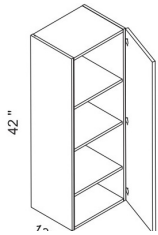

42" High Single Door - Wall Cabinets

Della White Gloss

W0942	Wall - 9"W x 42"H x 12"D - 1 Door - 3 Shelves	$205.48
W1242	Wall - 12"W x 42"H x 12"D - 1 Door - 3 Shelves	$233.58
W1542	Wall - 15"W x 42"H x 12"D - 1 Door - 3 Shelves	$260.87
W1842	Wall - 18"W x 42"H x 12"D - 1 Door - 3 Shelves	$288.96
W2142	Wall - 21"W x 42"H x 12"D - 1 Door - 3 Shelves	$317.85