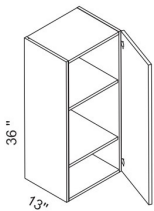

36" High Single Door - Wall Cabinets

Della White Gloss

W0936	Wall - 9"W x 36"H x 12"D - 1 Door - 2 Shelves	$174.98
W1236	Wall - 12"W x 36"H x 12"D - 1 Door - 2 Shelves	$198.26
W1536	Wall - 15"W x 36"H x 12"D - 1 Door - 2 Shelves	$221.53
W1836	Wall - 18"W x 36"H x 12"D - 1 Door - 2 Shelves	$246.41
W2136	Wall - 21"W x 36"H x 12"D - 1 Door - 2 Shelves	$269.69