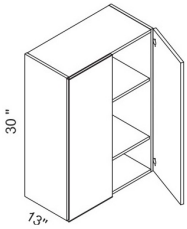

30" High Double Door - Wall Cabinets

Della White Gloss

W2430	Wall - 24"W x 30"H x 12"D - 2 Doors - 2 Shelves	$280.93
W2730	Wall - 27"W x 30"H x 12"D - 2 Doors - 2 Shelves	$302.61
W3030	Wall - 30"W x 30"H x 12"D - 2 Doors - 2 Shelves	$324.27
W3330	Wall - 33"W x 30"H x 12"D - 2 Doors - 2 Shelves	$345.15
W3630	Wall - 36"W x 30"H x 12"D - 2 Doors - 2 Shelves	$366.82