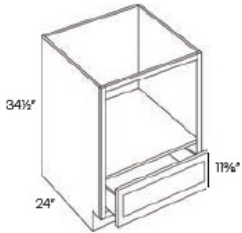

Microwave Base Cabinet - Base Cabinets

Della White Gloss

MB30	Microwave Base Cabinet - 30"W x 34-1/2"H x 24"D -1 Bottom Drawer (1	$469.87
MB33	Microwave Base Cabinet - 33"W x 34-1/2"H x 24"D -1 Bottom Drawer (1	$496.35