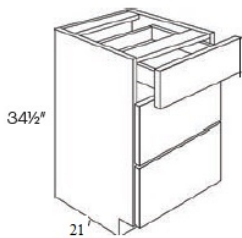

Vanity Drawer Base Cabinets - Bathroom Vanities

Della White Gloss

3VDB12	Vanity Drawer Base - 12"W x 34-1/2"H x 21"D - 3 Drawers	$461.53
3VDB15	Vanity Drawer Base - 15"W x 34-1/2"H x 21"D - 3 Drawers	$491.23
3VDB18	Vanity Drawer Base - 18"W x 34-1/2"H x 21"D - 3 Drawers	$520.93
3VDB21	Vanity Drawer Base - 21"W x 34-1/2"H x 21"D - 3 Drawers	$551.43
3VDB24	Vanity Drawer Base - 24"W x 34-1/2"H x 21"D - 3 Drawers	$585.14