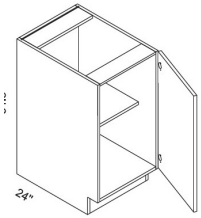

## Double Door with Drawer(s) Base - Base Cabinets

Della White Gloss

B24	Base - 24"W x 34-1/2"H x 24"D - 2 Doors - 1 Drawer	\$428.62
B27	Base - 27"W x 34-1/2"H x 24"D - 2 Doors - 1 Drawer	\$454.31
B30	Base - 30"W x 34-1/2"H x 24"D - 2 Doors - 2 Drawers	\$479.99
B33	Base - 33"W x 34-1/2"H x 24"D - 2 Doors - 2 Drawers	\$505.68
B36	Base - 36"W x 34-1/2"H x 24"D - 2 Doors - 2 Drawers	\$531.37
B39	Base - 39"W x 34-1/2"H x 24"D - 2 Doors - 2 Drawers	\$640.91

## Single Full Height Door Base - Base Cabinets

Della White Gloss

B06FD	Full Height Door Base - 6"W x 34-1/2"H x 24"D - 1 Door	\$187.71
B12FD	Full Height Door Base - 12"W x 34-1/2"H x 24"D - 1 Door	\$227.74
B15FD	Full Height Door Base - 15"W x 34-1/2"H x 24"D - 1 Door	\$250.91
B18FD	Full Height Door Base - 18"W x 34-1/2"H x 24"D - 1 Door	\$272.42
B21FD	Full Height Door Base - 21"W x 34-1/2"H x 24"D - 1 Door	\$294.74