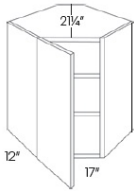

Wall Diagonal Corner - Wall Cabinets

Della White Gloss

WDC2430	Wall Diagonal Corner - 24"W x 30"H x 12"D - 1 Door (Requires 24" X	$350.76
WDC2436	Wall Diagonal Corner - 24"W x 36"H x 12"D - 1 Door (Requires 24" X	$386.08
WDC2442	Wall Diagonal Corner - 24"W x 42"H x 12"D - 1 Door (Requires 24" X	$457.52
WDC2730	Wall Diagonal Corner - 27"W x 30"H x 12"D - 1 Door (Requires 27" X	$447.97
WDC2736	Wall Diagonal Corner - 27"W x 36"H x 12"D - 1 Door (Requires 27" X	$496.58
WDC2742	Wall Diagonal Corner - 27"W x 42"H x 12"D - 1 Door (Requires 27" X	$597.54