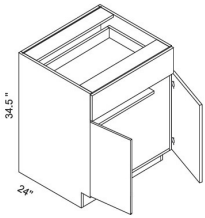

Double Door with Drawer(s) Base - Base Cabinets

Della White Gloss

B24	Base - 24"W x 34-1/2"H x 24"D - 2 Doors - 1 Drawer	$428.62
B27	Base - 27"W x 34-1/2"H x 24"D - 2 Doors - 1 Drawer	$454.31
B30	Base - 30"W x 34-1/2"H x 24"D - 2 Doors - 2 Drawers	$479.99
B33	Base - 33"W x 34-1/2"H x 24"D - 2 Doors - 2 Drawers	$505.68
B36	Base - 36"W x 34-1/2"H x 24"D - 2 Doors - 2 Drawers	$531.37
B39	Base - 39"W x 34-1/2"H x 24"D - 2 Doors - 2 Drawers	$640.91