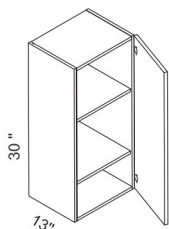

30" High Single Door - Wall Cabinets **Della White Gloss**

W0930	Wall - 9"W x 30"H x 12"D - 1 Door - 2 Shelves	$156.52
W1230	Wall - 12"W x 30"H x 12"D - 1 Door - 2 Shelves	$178.19
W1530	Wall - 15"W x 30"H x 12"D - 1 Door - 2 Shelves	$199.06
W1830	Wall - 18"W x 30"H x 12"D - 1 Door - 2 Shelves	$220.73
W2130	Wall - 21"W x 30"H x 12"D - 1 Door - 2 Shelves	$241.60