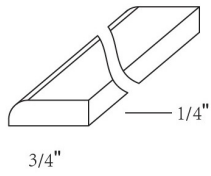

Scribe - Moldings

Della White Gloss

SM8

Scribe - 96"L x 3/4"W x 1/4"H

$17.94