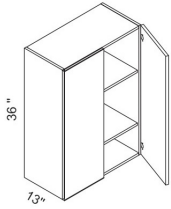

36" High Double Door - Wall Cabinets

Della White Gloss

W2436	Wall - 24"W x 36"H x 12"D - 2 Doors - 2 Shelves	$311.43
W2736	Wall - 27"W x 36"H x 12"D - 2 Doors - 2 Shelves	$335.51
W3036	Wall - 30"W x 36"H x 12"D - 2 Doors - 2 Shelves	$358.79
W3336	Wall - 33"W x 36"H x 12"D - 2 Doors - 2 Shelves	$382.87
W3636	Wall - 36"W x 36"H x 12"D - 2 Doors - 2 Shelves	$406.95