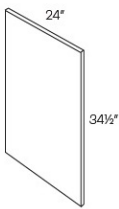

## Tall Fillers - Panels and Fillers

Della White Gloss

TF384	Tall Filler - 3"W x 84"H x 3/4"D (all edges are finished)	\$56.98
TF390	Tall Filler - 3"W x 90"H x 3/4"D (all edges are finished)	\$56.98
TF396	Tall Filler - 3"W x 96"H x 3/4"D (all edges are finished)	\$56.98
TF684	Tall Filler - 6"W x 84"H x 3/4"D (all edges are finished)	\$114.78
TF690	Tall Filler - 6"W x 90"H x 3/4"D (all edges are finished)	\$114.78
TF696	Tall Filler - 6"W x 96"H x 3/4"D (all edges are finished)	\$114.78

## Dishwasher End Panel - Panels and Fillers

Della White Gloss

DEP3	Dishwasher End Panel - 24"W x 34-1/2"H x 3"D (all edges are finished)	\$109.16
------	---	----------