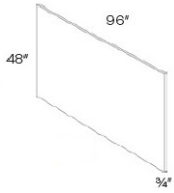

Finished Panels - Panels and Fillers

Della White Gloss

BEP9648	Finished Back Panel - 96"W x 48"H x 3/4"T (all edges are fi	$647.69