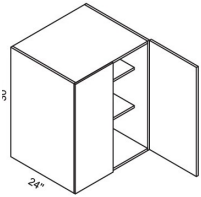

Pantry Wall Cabinet Double Door - Tall Cabinets

Della White Gloss

W243024	Wall Pantry - 24"W x 30"H x 24"D - 2 Doors - 1 Shelf (To be	$335.78
W243624	Wall Pantry - 24"W x 36"H x 24"D - 2 Doors - 2 Shelves (To	$376.92
W244224	Wall Pantry - 24"W x 42"H x 24"D - 2 Doors - 2 Shelves (To	$451.71
W303024	Wall Pantry - 30"W x 30"H x 24"D - 2 Doors - 1 Shelf	$396.36
W303624	Wall Pantry - 30"W x 36"H x 24"D - 2 Doors - 2 Shelves&nbs	$444.23
W304224	Wall Pantry - 30"W x 42"H x 24"D - 2 Doors - 2 Shelves&nbs	$531.72