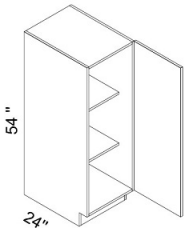

Pantry Base Cabinet Single Door - Tall Cabinets

Della White Gloss

P185424	Base Pantry - 18"W x 54"H x 24"D - 1 Door - 1 Shelf (To be combi	$458.43