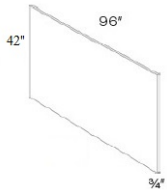

**Finished Panels - Panels and Fillers**

**Della White Gloss**

BEP9648	Finished Back Panel - 96"W x 48"H x 3/4"T (all edges are fi	\$647.69
---------	---	----------

**Island Panel - Panels and Fillers**

**Della White Gloss**