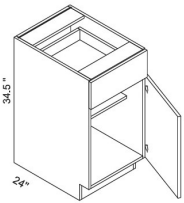

Single Door Base - Base Cabinets

Della White Gloss

B09	Base - 9"W x 34-1/2"H x 24"D - 1 Door - 1 Drawer	$280.93
B12	Base - 12"W x 34-1/2"H x 24"D - 1 Door - 1 Drawer	$307.42
B15	Base - 15"W x 34-1/2"H x 24"D - 1 Door - 1 Drawer	$333.91
B18	Base - 18"W x 34-1/2"H x 24"D - 1 Door - 1 Drawer	$358.79
B21	Base - 21"W x 34-1/2"H x 24"D - 1 Door - 1 Drawer	$386.08