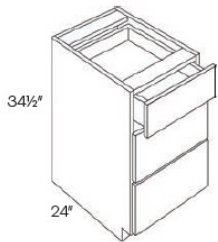

Three Drawer Pack Base - Base Cabinets

Della White Gloss

3DB12	Drawer Pack- 12"W x 34-1/2"H x 24"D - 3 Drawers	$475.98
3DB15	Drawer Pack- 15"W x 34-1/2"H x 24"D - 3 Drawers	$507.29
3DB18	Drawer Pack- 18"W x 34-1/2"H x 24"D - 3 Drawers	$537.79
3DB21	Drawer Pack- 21"W x 34-1/2"H x 24"D - 3 Drawers	$568.29
3DB24	Drawer Pack- 24"W x 34-1/2"H x 24"D - 3 Drawers	$598.79
3DB27	Drawer Pack- 27"W x 34-1/2"H x 24"D - 3 Drawers	$630.10
3DB30	Drawer Pack- 30"W x 34-1/2"H x 24"D - 3 Drawers	$659.79
3DB33	Drawer Pack- 33"W x 34-1/2"H x 24"D - 3 Drawers	$690.30
3DB36	Drawer Pack- 36"W x 34-1/2"H x 24"D - 3 Drawers	$720.80