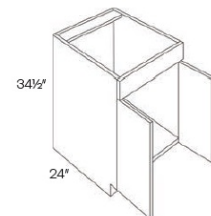

Sink Base - Base Cabinets

Della White Gloss

SB24	Sink Base - 24"W x 34-1/2"H x 24"D - 2 Doors - 1 Header	$286.43
SB27	Sink Base - 27"W x 34-1/2"H x 24"D - 2 Doors - 1 Header	$307.37
SB30	Sink Base - 30"W x 34-1/2"H x 24"D - 2 Doors - 1 Header	$320.26
SB33	Sink Base - 33"W x 34-1/2"H x 24"D - 2 Doors - 1 Header	$337.92
SB36	Sink Base - 36"W x 34-1/2"H x 24"D - 2 Doors - 1 Header	$354.78
SB39	Sink Base - 39"W x 34-1/2"H x 24"D - 2 Doors - 1 Header	$388.88
SB42	Sink Base - 42"W x 34-1/2"H x 24"D - 2 Doors - 2 Headers	$389.29