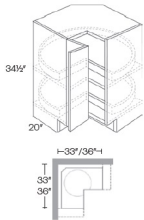

**Easy Reach (with Lazy Susan) Corner Base Cabinet - Base Cabinets**

**Della White Gloss**

LSB33	Easy Reach Corner Base Cabinet (with lazy susan) - 29"W x	\$649.33
LSB36	Easy Reach Corner Base Cabinet (with lazy susan) - 32"W x	\$681.43