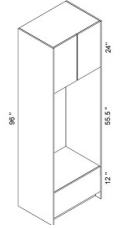

Double Oven Cabinet - Tall Cabinets

Della White Gloss

OC3084-2	Double Oven Cabinet - 30"W x 84"H x 24"D - 2 Top Doors (24"H each)	$1034.08
OC3090-2	Double Oven Cabinet - 30"W x 90"H x 24"D - 2 Top Doors (24"	$1112.74
OC3096-2	Double Oven Cabinet - 30"W x 96"H x 24"D - 2 Top Doors (24"	$1229.93