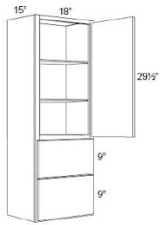

Pie Cut Corner - Wall Cabinets

Dover Steel

WPC2430	Pie Cut Corner - 24"W x 30"H x 12"D - 1 bi-fold door - 2 Shelves	\$617.96
WPC2436	Pie Cut Corner - 24"W x 36"H x 12"D - 1 bi-fold door - 3 Sh	\$725.80
WPC2442	Pie Cut Corner - 24"W x 42"H x 12"D - 1 bi-fold door - 3 Sh	\$832.70

Wall with Drawers - Wall Cabinets

Dover Steel

WD1848	Wall with Drawers - 18"W x 48"H x 15"D - 1 Door (29-1/2"H) - 2	\$914.28
WD1854	Wall with Drawers - 18"W x 54"H x 15"D - 1 Door (29-1/2"H)	\$1004.30
WD1860	Wall with Drawers - 18"W x 60"H x 15"D - 1 Door (29-1/2"H) - 2	\$1063.38