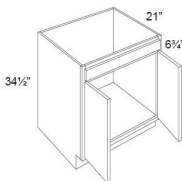

Double Door Sink Base Vanity - Bathroom Vanities

Dover Steel

VSB24-34	Vanity - 24"W x 34-1/2"H x 21"D - 2 Doors	$495.12
VSB27-34	Vanity - 27"W x 34-1/2"H x 21"D - 2 Doors	$515.75
VSB30-34	Vanity - 30"W x 34-1/2"H x 21"D - 2 Doors	$527.00
VSB33-34	Vanity - 33"W x 34-1/2"H x 21"D - 2 Doors	$547.63
VSB36-34	Vanity - 36"W x 34-1/2"H x 21"D - 2 Doors	$557.01