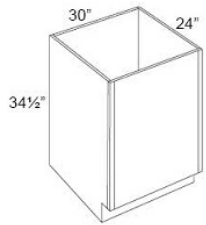

Oven Base Cabinet - Base Cabinets

Dover Steel

BOC	Oven Base Cabinet - 30"W x 34-1/2"H x 24"D (Center panel is MDF	$703.29