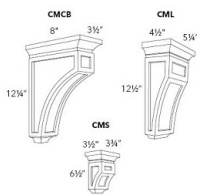

Plain Pilaster Wall - Panels and Fillers

Dover Steel

PP-W30	Plain Pilaster Wall - 3"W x 30"H x 1/2"D (Note: Pilasters are handm	\$172.54
PP-W36	Plain Pilaster Wall - 3"W x 36"H x 1/2"D (Note: Pilasters are handm	\$191.29
PP-W42	Plain Pilaster Wall - 3"W x 42"H x 1/2"D (Note: Pilasters are handm	\$210.05

Plain Pilaster Base and Tall - Panels and Fillers

Dover Steel

PP-BASE	Plain Pilaster Base - 3"W x 36-1/2"H x 1/2"D (Must trim 2" from	\$195.04
PP-TP84	Plain Pilaster Tall - 3"W x 86"H x 1/2"D (Must trim 2" from top	\$406.03
PP-TP90	Plain Pilaster Tall - 3"W x 92"H x 1/2"D (Must trim 2" from top	\$409.78
PP-TP96	Plain Pilaster Tall - 3"W x 98"H x 1/2"D (Must trim 2" from top	\$412.60

Corbels - Panels and Fillers

Dover Steel

CMCB	Corbel (CMCB) - 3-1/2"W x 12-1/4"H x 8"D (Note: Corbels are handmad	\$286.94
CML	Corbel (CML) - 5-1/4"W x 12-1/2"H x 4-1/2"D (Note: Corbels are hand	\$216.61
CMS	Corbel (CMS) - 3-1/4"W x 6-1/2"H x 3-1/2"D (Note: Corbels are handm	\$137.84

Small Crown Molding Cove - Moldings

Dover Steel

CM-3	Small Crown Molding Cove - 96"L x 2-1/8"W x 2-1/8"H (Note:	\$95.64
------	--	---------

Large Crown Molding Cove - Moldings

Dover Steel

CM-4

Large Crown Molding Cove - 96"L x 2-5/8"W x 2-5/8"H (Note: Width