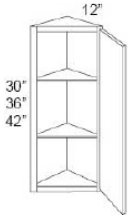

Wall with Drawers - Wall Cabinets

Dover Steel

WD1848	Wall with Drawers - 18"W x 48"H x 15"D - 1 Door (29-1/2"H) - 2	\$914.28
WD1854	Wall with Drawers - 18"W x 54"H x 15"D - 1 Door (29-1/2"H)	\$1004.30
WD1860	Wall with Drawers - 18"W x 60"H x 15"D - 1 Door (29-1/2"H) - 2	\$1063.38

Wall Triangle End Cabinet - Wall Cabinets

Dover Steel

WAE1230	Triangle End Cabinet - 12"W x 30"H x 12"D - 1 Door - 2 Shelves (Adj)	\$310.38
WAE1236	Triangle End Cabinet - 12"W x 36"H x 12"D - 1 Door - 3 Shelves (Adj)	\$353.52
WAE1242	Triangle End Cabinet - 12"W x 42"H x 12"D - 1 Door - 3 Shelves (Adj)	\$405.09

Wall End Shelf - Wall Cabinets

Dover Steel

OE1230	Wall End Shelf - 12"W x 30"H x 12"D - 2 Shelves (Comes at 12"-Will	\$357.27
OE1236	Wall End Shelf - 12"W x 36"H x 12"D - 2 Shelves (Comes at 12"-Will	\$421.03
OE1242	Wall End Shelf - 12"W x 42"H x 12"D - 3 Shelves (Comes at 12"-Will	\$455.73