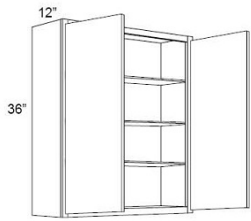

36" High Double Door - Wall Cabinets

Dover Steel

W2436	Wall - 24"W x 36"H x 12"D - 2 Doors - 3 Shelves	$487.61
W2736	Wall - 27"W x 36"H x 12"D - 2 Doors - 3 Shelves	$507.31
W3036	Wall - 30"W x 36"H x 12"D - 2 Doors - 3 Shelves	$516.68
W3336	Wall - 33"W x 36"H x 12"D - 2 Doors - 3 Shelves	$557.01
W3636	Wall - 36"W x 36"H x 12"D - 2 Doors - 3 Shelves	$593.58
W3936	Wall - 39"W x 36"H x 12"D - 2 Doors - 2 Shelves (1-1/2" center stil	$649.84