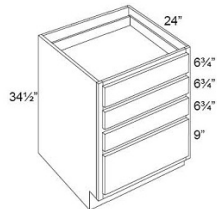

Dover Steel

DSB36	Corner Sink Base Cabinet - 17"W Front (Door is 14-1/2"W) x	\$703.29
-------	--	----------

Drawer Pack Base - 3 Drawers - Base Cabinets

Dover Steel

DB12	Drawer Pack - 12"W x 34-1/2"H x 24"D - 3 Drawers	\$714.54
DB15	Drawer Pack - 15"W x 34-1/2"H x 24"D - 3 Drawers	\$722.98
DB18	Drawer Pack - 18"W x 34-1/2"H x 24"D - 3 Drawers	\$743.61
DB21	Drawer Pack - 21"W x 34-1/2"H x 24"D - 3 Drawers	\$765.18
DB24	Drawer Pack - 24"W x 34-1/2"H x 24"D - 3 Drawers	\$807.38
DB27	Drawer Pack - 27"W x 34-1/2"H x 24"D - 3 Drawers	\$889.90
DB30	Drawer Pack - 30"W x 34-1/2"H x 24"D - 3 Drawers	\$970.54
DB33	Drawer Pack - 33"W x 34-1/2"H x 24"D - 3 Drawers	\$1099.95
DB36	Drawer Pack - 36"W x 34-1/2"H x 24"D - 3 Drawers	\$1187.16

Drawer Pack Base - 4 Drawers - Base Cabinets

Dover Steel

DB15-4	Drawer Pack - 15"W x 34-1/2"H x 24"D - 4 Drawers	\$894.59
DB18-4	Drawer Pack - 18"W x 34-1/2"H x 24"D - 4 Drawers	\$920.84
DB21-4	Drawer Pack - 21"W x 34-1/2"H x 24"D - 4 Drawers	\$948.04