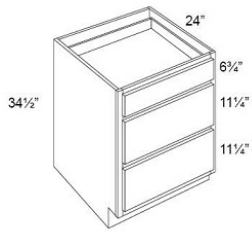

Double Door Farm Sink Base Cabinet - Base Cabinets

Dover Steel

FARM-SINK-30	Farm Sink Base - 30"W x 34-1/2"H x 24"D (Only sold assemble	\$1013.68
FARM-SINK-33	Farm Sink Base - 33"W x 34-1/2"H x 24"D (Only sold assemble	\$1026.81
FARM-SINK-36	Farm Sink Base - 36"W x 34-1/2"H x 24"D (Only sold assemble	\$1038.06

Corner Sink Front - Base Cabinets

Dover Steel

DSF36	Sink Front and Kicker - 17"W Front (Door is 14-1/2"W) x 34-1/2"H	\$163.16
DSFL36	Corner Sink Front Floor (Used with DSF36)	\$96.58

Corner Sink Base Cabinet - Base Cabinets

Dover Steel

DSB36	Corner Sink Base Cabinet - 17"W Front (Door is 14-1/2"W) x	\$703.29
-------	--	----------

Drawer Pack Base - 3 Drawers - Base Cabinets

Dover Steel

DB12	Drawer Pack - 12"W x 34-1/2"H x 24"D - 3 Drawers	\$714.54
DB15	Drawer Pack - 15"W x 34-1/2"H x 24"D - 3 Drawers	\$722.98
DB18	Drawer Pack - 18"W x 34-1/2"H x 24"D - 3 Drawers	\$743.61
DB21	Drawer Pack - 21"W x 34-1/2"H x 24"D - 3 Drawers	\$765.18
DB24	Drawer Pack - 24"W x 34-1/2"H x 24"D - 3 Drawers	\$807.38
DB27	Drawer Pack - 27"W x 34-1/2"H x 24"D - 3 Drawers	\$889.90
DB30	Drawer Pack - 30"W x 34-1/2"H x 24"D - 3 Drawers	\$970.54
DB33	Drawer Pack - 33"W x 34-1/2"H x 24"D - 3 Drawers	\$1099.95
DB36	Drawer Pack - 36"W x 34-1/2"H x 24"D - 3 Drawers	\$1187.16