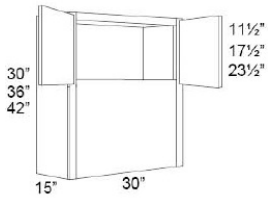

Stemware Rack - Accessories

Dover Steel

STEMWARE-30	Stemware Rack - 30"Length	\$398.53
STEMWARE-36	Stemware Rack - 36"Length	\$421.97

Microwave Unit - Accessories

Dover Steel

MC303015	Microwave Cabinet - 30"W x 30"H x 15"D (Max. cut-out: 28"Wx16-1/4"H	\$649.84
MC303615	Microwave Cabinet - 30"W x 36"H x 15"D (Max. cut-out: 28"Wx16-1/4"H	\$815.82
MC304215	Microwave Cabinet - 30"W x 42"H x 15"D (Max. cut-out: 28"Wx16-1/4"H	\$886.15