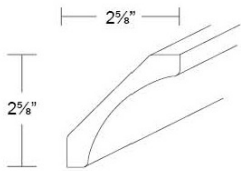

Small Crown Molding Cove - Moldings

Dover Steel

CM-3	Small Crown Molding Cove - 96"L x 2-1/8"W x 2-1/8"H (Note:	\$95.64
------	--	---------

Large Crown Molding Cove - Moldings

Dover Steel

CM-4

Large Crown Molding Cove - 96"L x 2-5/8"W x 2-5/8"H (Note: Width