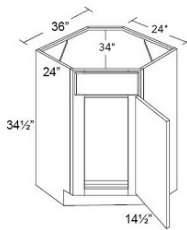

Corner Sink Base Cabinet - Base Cabinets

Dover Steel

DSB36	Corner Sink Base Cabinet - 17"W Front (Door is 14-1/2"W) x	$703.29