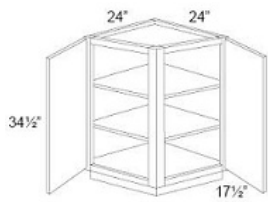

Base End Cabinet - Base Cabinets

Dover Steel

BRA24	Base End Angle Corner - 24"W x 34-1/2"H x 24"D - 2 Doors (17-1/2"W)	$684.54