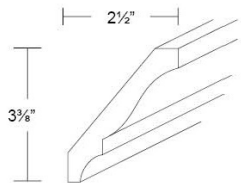

Royal Crown Molding - Moldings

Dover Steel

CM-6

Royal Crown Molding - 96"L x 3-3/8"W x 2-1/2"H (Note: Width and

$116.27