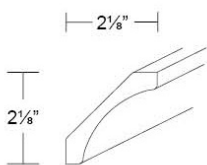

Plain Pilaster Base and Tall - Panels and Fillers

Dover Steel

PP-BASE	Plain Pilaster Base - 3"W x 36-1/2"H x 1/2"D (Must trim 2" from	\$195.04
PP-TP84	Plain Pilaster Tall - 3"W x 86"H x 1/2"D (Must trim 2" from top	\$406.03
PP-TP90	Plain Pilaster Tall - 3"W x 92"H x 1/2"D (Must trim 2" from top	\$409.78
PP-TP96	Plain Pilaster Tall - 3"W x 98"H x 1/2"D (Must trim 2" from top	\$412.60

Corbels - Panels and Fillers

Dover Steel

CMCB	Corbel (CMCB) - 3-1/2"W x 12-1/4"H x 8"D (Note: Corbels are handmad	\$286.94
CML	Corbel (CML) - 5-1/4"W x 12-1/2"H x 4-1/2"D (Note: Corbels are hand	\$216.61
CMS	Corbel (CMS) - 3-1/4"W x 6-1/2"H x 3-1/2"D (Note: Corbels are handm	\$137.84

Small Crown Molding Cove - Moldings

Dover Steel

CM-3	Small Crown Molding Cove - 96"L x 2-1/8"W x 2-1/8"H (Note:	\$95.64
------	--	---------

Large Crown Molding Cove - Moldings

Dover Steel

CM-4

Large Crown Molding Cove - 96"L x 2-5/8"W x 2-5/8"H (Note: Width