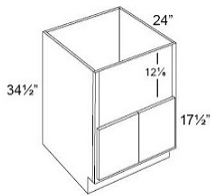

Full Height Door Base - Base Cabinets

Dover Steel

B09FD	Base - 9"W x 34-1/2"H x 24"D - 1 Door (Has a full height door wi	\$302.88
-------	--	----------

Single Door Base - Base Cabinets

Dover Steel

B12	Base - 12"W x 34-1/2"H x 24"D - 1 Door - 1 Drawer	\$409.78
B15	Base - 15"W x 34-1/2"H x 24"D - 1 Door - 1 Drawer	\$429.47
B18	Base - 18"W x 34-1/2"H x 24"D - 1 Door - 1 Drawer	\$460.42
B21	Base - 21"W x 34-1/2"H x 24"D - 1 Door - 1 Drawer	\$491.36

Double Door with Drawer(s) Base - Base Cabinets

Dover Steel

B24	Base - 24"W x 34-1/2"H x 24"D - 2 Doors - 1 Drawer	\$540.13
B27	Base - 27"W x 34-1/2"H x 24"D - 2 Doors - 1 Drawer	\$591.70
B30	Base - 30"W x 34-1/2"H x 24"D - 2 Doors - 1 Drawer	\$632.96
B33	Base - 33"W x 34-1/2"H x 24"D - 2 Doors - 2 Drawers	\$728.61
B36	Base - 36"W x 34-1/2"H x 24"D - 2 Doors - 2 Drawers	\$768.93
B39	Base - 39"W x 34-1/2"H x 24"D - 2 Doors - 2 Drawers (Has 2-5/8" cen	\$818.63
B42	Base - 42"W x 34-1/2"H x 24"D - 2 Doors - 2 Drawers (Has 2-5/8" cen	\$870.21
B48	Base - 48"W x 34-1/2"H x 24"D - 4 Doors - 2 Drawers (Has 2-5/8" cen	\$930.22

Double Door Sink Base with Drawer(s) - Base Cabinets

Dover Steel

SB24	Sink Base - 24"W x 34-1/2"H x 24"D - 2 Doors 1 Drawer Front	\$455.73
SB27	Sink Base - 27"W x 34-1/2"H x 24"D - 2 Doors 1 Drawer Front	\$496.99
SB30	Sink Base - 30"W x 34-1/2"H x 24"D - 2 Doors 1 Drawer Front	\$527.00
SB33	Sink Base - 33"W x 34-1/2"H x 24"D - 2 Doors 1 Drawer Front	\$537.31
SB36	Sink Base - 36"W x 34-1/2"H x 24"D - 2 Doors 1 Drawer Front	\$557.01
SB39	Sink Base - 39"W x 34-1/2"H x 24"D - 2 Doors 2 Drawer Fronts	\$600.14
SB42	Sink Base - 42"W x 34-1/2"H x 24"D - 2 Doors 2 Drawer Fronts	\$649.84

Double Door Farm Sink Base Cabinet - Base Cabinets

Dover Steel

FARM-SINK-30	Farm Sink Base - 30"W x 34-1/2"H x 24"D (Only sold assemble	\$1013.68
FARM-SINK-33	Farm Sink Base - 33"W x 34-1/2"H x 24"D (Only sold assemble	\$1026.81
FARM-SINK-36	Farm Sink Base - 36"W x 34-1/2"H x 24"D (Only sold assemble	\$1038.06