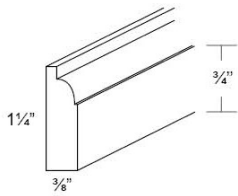

Decorative Scribe - Moldings

Dover Steel

SM8-D	Decorative Scribe - 96"L x 3/8"W x 1-1/4"H	$35.63