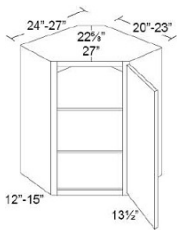

Wall Diagonal Corner - Wall Cabinets

Dover Steel

WDC2430	Wall Diagonal Corner - 24"W x 30"H x 12"D - 1 Door	\$519.50
WDC2436	Wall Diagonal Corner - 24"W x 36"H x 12"D - 1 Door	\$557.01
WDC2442	Wall Diagonal Corner - 24"W x 42"H x 12"D - 1 Door	\$662.97
WDC2730	Wall Diagonal Corner - 27"W x 30"H x 15"D - 1 Door	\$616.08
WDC2736	Wall Diagonal Corner - 27"W x 36"H x 15"D - 1 Door	\$663.91
WDC2742	Wall Diagonal Corner - 27"W x 42"H x 15"D - 1 Door	\$780.18