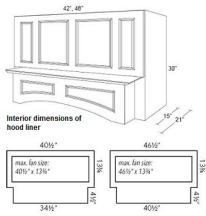

Wood Hood - 4 Panel Arched - Accessories

Dover Steel

RHA423021	Wood Hood 4 Panel Arched - 36"W x 30"H x 21"D - 3 Doors (Top panel)	$2529.05
RHA483021	Wood Hood 4 Panel Arched - 36"W x 30"H x 21"D - 3 Doors (Top panel)	$2582.50

Touch Up Kit - Accessories

Dover Steel

TOUCH-UP-KIT	Touch Up Kit (Includes stick, marker and scraper)	$60.95

Wall Fillers - Panels and Fillers

Dover Steel

WF330	Wall Filler - 3"W x 30"H x 3/4"D (Two sides of filler are finished)	$20.63
WF336	Wall Filler - 3"W x 36"H x 3/4"D (Two sides of filler are finished)	$30.00
WF342	Wall Filler - 3"W x 42"H x 3/4"D (Two sides of filler are finished)	$35.63
WF630	Wall Filler - 6"W x 30"H x 3/4"D (Two sides of filler are finished)	$41.26
WF636	Wall Filler - 6"W x 36"H x 3/4"D (Two sides of filler are finished)	$56.26
WF642	Wall Filler - 6"W x 42"H x 3/4"D (Two sides of filler are finished)	$66.57