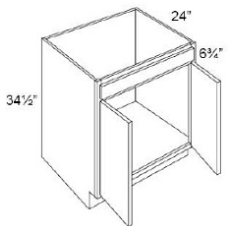

Double Door Sink Base with Drawer(s) - Base Cabinets

Dover Steel

SB24	Sink Base - 24"W x 34-1/2"H x 24"D - 2 Doors 1 Drawer Front	$455.73
SB27	Sink Base - 27"W x 34-1/2"H x 24"D - 2 Doors 1 Drawer Front	$496.99
SB30	Sink Base - 30"W x 34-1/2"H x 24"D - 2 Doors 1 Drawer Front	$527.00
SB33	Sink Base - 33"W x 34-1/2"H x 24"D - 2 Doors 1 Drawer Front	$537.31
SB36	Sink Base - 36"W x 34-1/2"H x 24"D - 2 Doors 1 Drawer Front	$557.01
SB39	Sink Base - 39"W x 34-1/2"H x 24"D - 2 Doors 2 Drawer Fronts	$600.14
SB42	Sink Base - 42"W x 34-1/2"H x 24"D - 2 Doors 2 Drawer Fronts	$649.84