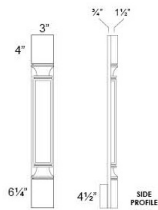

Standard Post - Panels and Fillers

Dover Steel

SP36	Standard Post - 4-1/2"W x 36-1/2"H x 4-1/2"D (Must trim 2" from top	\$375.09
------	---	----------

Corner Post - Panels and Fillers

Dover Steel

CP36	Corner Post - 3"W x 36-1/2"H x 3"D (Must trim 2" from top or bottom	\$270.06
------	---	----------

Plain Pilaster Wall - Panels and Fillers

Dover Steel

PP-W30	Plain Pilaster Wall - 3"W x 30"H x 1/2"D (Note: Pilasters are handm	\$172.54
PP-W36	Plain Pilaster Wall - 3"W x 36"H x 1/2"D (Note: Pilasters are handm	\$191.29
PP-W42	Plain Pilaster Wall - 3"W x 42"H x 1/2"D (Note: Pilasters are handm	\$210.05

Plain Pilaster Base and Tall - Panels and Fillers

Dover Steel

PP-BASE	Plain Pilaster Base - 3"W x 36-1/2"H x 1/2"D (Must trim 2" from	\$195.04
PP-TP84	Plain Pilaster Tall - 3"W x 86"H x 1/2"D (Must trim 2" from top	\$406.03
PP-TP90	Plain Pilaster Tall - 3"W x 92"H x 1/2"D (Must trim 2" from top	\$409.78
PP-TP96	Plain Pilaster Tall - 3"W x 98"H x 1/2"D (Must trim 2" from top	\$412.60