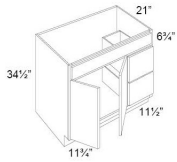

Double Door & Two Drawers Sink Base Vanity - Bathroom Vanities

Dover Steel

VSD36	Vanity Sink Base - 36"W x 34-1/2"H x 21"D - 2 Doors (11-3/4"W each)	$899.28