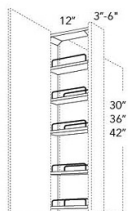

Wall Spice Pull-Out for Wall Fillers - Accessories

Dover Steel

SPO-WF330	Wall Spice Pull-Out Filler - 3"W x 30"H x 12"D (Filler not included	$377.90
SPO-WF336	Wall Spice Pull-Out Filler - 3"W x 36"H x 12"D (Filler not included	$401.34
SPO-WF342	Wall Spice Pull-Out Filler - 3"W x 42"H x 12"D (Filler not included	$428.54
SPO-WF630	Wall Spice Pull-Out Filler - 6"W x 30"H x 12"D (Filler not included	$431.35
SPO-WF636	Wall Spice Pull-Out Filler - 6"W x 36"H x 12"D (Filler not included	$467.92
SPO-WF642	Wall Spice Pull-Out Filler - 6"W x 42"H x 12"D (Filler not included	$497.93