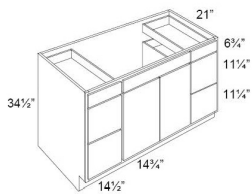

Double Door and Six Drawers Sink Base Vanity - Bathroom Vanities

Dover Steel

VSD60 SINGLE	Vanity Sink Base - 60"W x 34-1/2"H x 21"D - 2 Doors in center (14-3/4"W each)	$1378.46