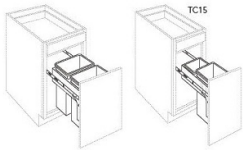

Trash Can - Accessories

Dover Steel

TC15	Trash Can Pull-Out - Fits B15 (Cabinet not included, cabinet must b	$413.53
TC18	Trash Can Pull-Out - Fits B18 (Cabinet not included, cabinet must b	$616.08
TC21	Trash Can Pull-Out - Fits B21 (Cabinet not included, cabinet must b	$663.91