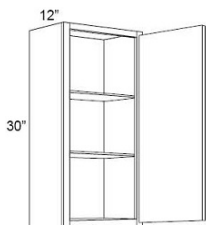

30" High Single Door - Wall Cabinets **Dover Steel**

W0930	Wall Cabinet - 9"W x 30"H x 12"D - 1 Door - 2 Shelves	$233.49
W1230	Wall Cabinet - 12"W x 30"H x 12"D - 1 Door - 2 Shelves	$254.12
W1530	Wall Cabinet - 15"W x 30"H x 12"D - 1 Door - 2 Shelves	$264.43
W1830	Wall Cabinet - 18"W x 30"H x 12"D - 1 Door - 2 Shelves	$302.88
W2130	Wall Cabinet - 21"W x 30"H x 12"D - 1 Door - 2 Shelves	$333.83