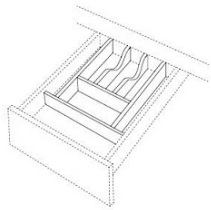

Trimmable Cutlery Divider - Accessories

Dover Steel

CD-L	Trimmable Cutlery Divider Large - 22-5/8"W x 22"D (UV coated maple	$266.31
CD-S	Trimmable Cutlery Divider Small - 14-5/8"W x 22"D (UV coated maple	$202.54