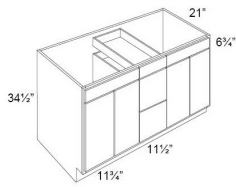

Four Doors and Three Drawers Sink Base Vanity - Bathroom Vanities

Dover Steel

VSD60 DOUBLE	Vanity Sink Base - 60"W x 34-1/2"H x 21"D - 2 Left Doors (11-3/4"W	$1202.16