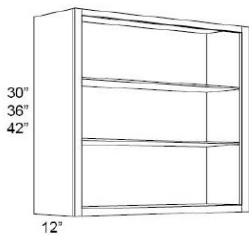

No-Door Wall - Wall Cabinets

Dover Steel

NDW1230	No Door Wall - 12"W x 30"H x 12"D - 2 Shelves (Finished interior, D)	$252.24
NDW1236	No Door Wall - 12"W x 36"H x 12"D - 3 Shelves (Finished interior, D)	$302.88
NDW1242	No Door Wall - 12"W x 42"H x 12"D - 3 Shelves (Finished interior, D)	$365.71
NDW1530	No Door Wall - 15"W x 30"H x 12"D - 2 Shelves (Finished interior, D)	$286.00
NDW1536	No Door Wall - 15"W x 36"H x 12"D - 3 Shelves (Finished interior, D)	$339.45
NDW1542	No Door Wall - 15"W x 42"H x 12"D - 3 Shelves (Finished interior, D)	$392.90
NDW1830	No Door Wall - 18"W x 30"H x 12"D - 2 Shelves (Finished interior, D)	$322.57
NDW1836	No Door Wall - 18"W x 36"H x 12"D - 3 Shelves (Finished interior, D)	$370.40
NDW1842	No Door Wall - 18"W x 42"H x 12"D - 3 Shelves (Finished interior, D)	$418.22
NDW2430	No Door Wall - 24"W x 30"H x 12"D - 2 Shelves (Finished interior, D)	$401.34
NDW2436	No Door Wall - 24"W x 36"H x 12"D - 3 Shelves (Finished interior, D)	$424.79
NDW2442	No Door Wall - 24"W x 42"H x 12"D - 3 Shelves (Finished interior, D)	$450.10
NDW3030	No Door Wall - 30"W x 30"H x 12"D - 2 Shelves (Finished interior, D)	$409.78
NDW3036	No Door Wall - 30"W x 36"H x 12"D - 3 Shelves (Finished interior, D)	$482.92
NDW3042	No Door Wall - 30"W x 42"H x 12"D - 3 Shelves (Finished interior, D)	$554.19
NDW3630	No Door Wall - 36"W x 30"H x 12"D - 2 Shelves (Finished interior, D)	$416.35
NDW3636	No Door Wall - 36"W x 36"H x 12"D - 3 Shelves (Finished interior, D)	$535.44
NDW3642	No Door Wall - 36"W x 42"H x 12"D - 3 Shelves (Finished interior, D)	$657.34
NDWDC2430	No Door Wall Diagonal Corner - 24"W x 30"H x 12"D - 2 Shelv	$676.10
NDWDC2436	No Door Wall Diagonal Corner - 24"W x 36"H x 12"D	$794.25
NDWDC2442	No Door Wall Diagonal Corner - 24"W x 42"H x 12"D	$840.20
NDWDC2730	No Door Wall Diagonal Corner - 27"W x 30"H x 12"D	$708.92
NDWDC2736	No Door Wall Diagonal Corner - 27"W x 36"H x 12"D	$820.51
NDWDC2742	No Door Wall Diagonal Corner - 27"W x 42"H x 12"D	$881.46