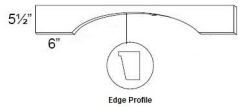

Straight Valance - Panels and Fillers

Dover Steel

VST96	Straight Valance - 96"W x 5-1/2"D	\$176.29
-------	-----------------------------------	----------

Arched Valance - Panels and Fillers

Dover Steel

VAR36	Arched Valance - 36"W x 5-1/2"H (Can be trimmed to 3" on each si	\$78.76
VAR54	Arched Valance - 54"W x 5-1/2"H (Can be trimmed to 3" on each si	\$90.02