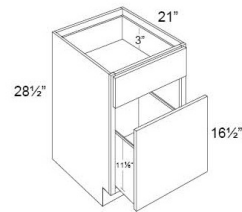

File Drawer Cabinet - Bathroom Vanities

Dover Steel

FD18	File Drawer Cabinet - 18"W x 28-1/2"H x 21"D (Top Drawer 3"H, Botto	\$636.71
------	---	----------

Vanity Desk Support - Bathroom Vanities

Dover Steel