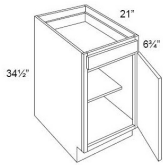

Single Door Sink Base Vanity - Bathroom Vanities

Dover Steel

VB12-34	Single Door Sink Base Vanity - 12"W x 34-1/2"H x 21"D - 1 shelf of	$409.78
VB15-34	Single Door Sink Base Vanity - 15"W x 34-1/2"H x 21"D - 1 shelf of	$429.47