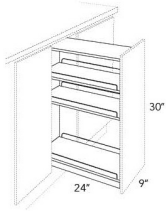

Base Spice Pull-Out for Base 9" - Accessories

Dover Steel

SPO-B9	Base Spice Pull-Out - 9"W x 30"H x 24"D (Fits B09FD, Cabinet not in	\$543.88
SPO-B9-BLUM	Base Spice Pull-Out - 9"W x 30"H x 24"D (Fits B09FD, Cabinet not in	\$807.38