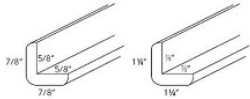

Decorative Scribe - Moldings

Dover Steel

SM8-D	Decorative Scribe - 96"L x 3/8"W x 1-1/4"H	\$35.63
-------	--	---------

Outside Corner Molding - Moldings

Dover Steel

OCM8	Outside Corner Molding Standard - 96"L x 7/8"W x 7/8"H	\$52.51
OCM8-1-1/4	Outside Corner Molding Large - 96"L x 1-1/4"W x 1-1/4"H	\$61.89