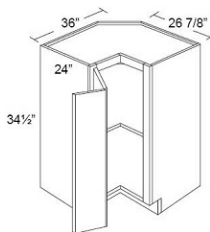

Drawer Pack Base - 4 Drawers - Base Cabinets

Dover Steel

DB15-4	Drawer Pack - 15"W x 34-1/2"H x 24"D - 4 Drawers	\$894.59
DB18-4	Drawer Pack - 18"W x 34-1/2"H x 24"D - 4 Drawers	\$920.84
DB21-4	Drawer Pack - 21"W x 34-1/2"H x 24"D - 4 Drawers	\$948.04

Easy Reach Base Corner Cabinet - Base Cabinets

Dover Steel

ERB36	Easy Reach Corner Base Cabinet (w/o lazy susan) - 32"W x 34-1/2"H x	\$972.42
-------	---	----------

Easy Reach (with Lazy Susan) Corner Base Cabinet - Base Cabinets