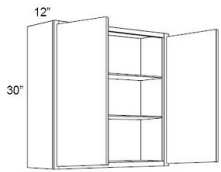

30" High Double Door - Wall Cabinets

Dover Steel

W2430	Wall - 24"W x 30"H x 12"D - 2 Doors - 2 Shelves	$407.91
W2730	Wall - 27"W x 30"H x 12"D - 2 Doors - 2 Shelves	$425.72
W3030	Wall - 30"W x 30"H x 12"D - 2 Doors - 2 Shelves	$436.04
W3330	Wall - 33"W x 30"H x 12"D - 2 Doors - 2 Shelves	$455.73
W3630	Wall - 36"W x 30"H x 12"D - 2 Doors - 2 Shelves	$475.42
W3930	Wall - 39"W x 30"H x 12"D - 2 Doors - 2 Shelves (1-1/2)	$600.14