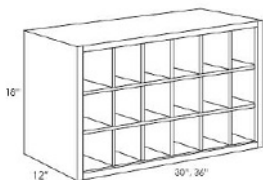

Wine Rack - Accessories

Dover Steel

WR3018	Wine Rack - 30"W x 18"H x 12"D (Finished interior, Fits 18 bottles)	$532.62
WR3618	Wine Rack - 36"W x 18"H x 12"D (Finished interior, Fits 21 bottles)	$573.88