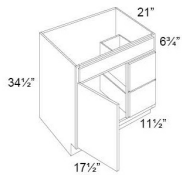

Single Door and Two Drawers Sink Base Vanity - Bathroom Vanities

Dover Steel

VSD30	Vanity Sink Base - 30"W x 34-1/2"H x 21"D - 1 Door (17-1/2"W) - 2 D	$864.58