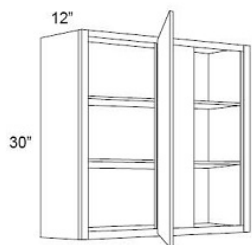

Wall Blind Corner - Wall Cabinets

Dover Steel

WBC2430	Wall Blind Corner - 24"W x 30"H x 12"D - 1 Door 9-1/2" (Wall Space:	$403.22
WBC2436	Wall Blind Corner - 24"W x 36"H x 12"D - 1 Door 9-1/2" (Wall Spa	$484.80
WBC2442	Wall Blind Corner - 24"W x 42"H x 12"D - 1 Door 9-1/2" (Wall Spa	$567.32
WBC3630	Wall Blind Corner - 36"W x 30"H x 12"D - 1 Door 21-1/2" (Wall Space	$596.39
WBC3636	Wall Blind Corner - 36"W x 36"H x 12"D - 1 Door 21-1/2" (Wall Sp	$638.59
WBC3642	Wall Blind Corner - 36"W x 42"H x 12"D - 1 Door 21-1/2" (Wall Sp	$729.55