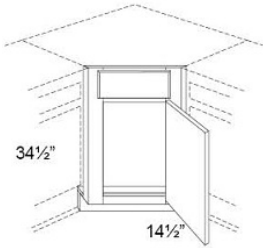

Corner Sink Front - Base Cabinets

Dover Steel

DSF36	Sink Front and Kicker - 17"W Front (Door is 14-1/2"W) x 34-1/2"H	$163.16
DSFL36	Corner Sink Front Floor (Used with DSF36)	$96.58