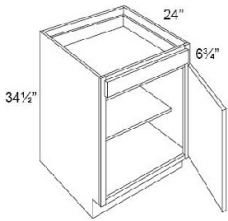

Full Height Door Base - Base Cabinets

Dover Steel

B09FD	Base - 9"W x 34-1/2"H x 24"D - 1 Door (Has a full height door wi	\$302.88
-------	--	----------

Single Door Base - Base Cabinets

Dover Steel

B12	Base - 12"W x 34-1/2"H x 24"D - 1 Door - 1 Drawer	\$409.78
B15	Base - 15"W x 34-1/2"H x 24"D - 1 Door - 1 Drawer	\$429.47
B18	Base - 18"W x 34-1/2"H x 24"D - 1 Door - 1 Drawer	\$460.42
B21	Base - 21"W x 34-1/2"H x 24"D - 1 Door - 1 Drawer	\$491.36