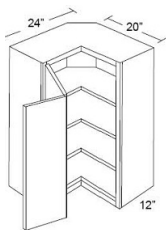

Wall Diagonal Corner - Wall Cabinets

Dover Steel

WDC2430	Wall Diagonal Corner - 24"W x 30"H x 12"D - 1 Door	\$519.50
WDC2436	Wall Diagonal Corner - 24"W x 36"H x 12"D - 1 Door	\$557.01
WDC2442	Wall Diagonal Corner - 24"W x 42"H x 12"D - 1 Door	\$662.97
WDC2730	Wall Diagonal Corner - 27"W x 30"H x 15"D - 1 Door	\$616.08
WDC2736	Wall Diagonal Corner - 27"W x 36"H x 15"D - 1 Door	\$663.91
WDC2742	Wall Diagonal Corner - 27"W x 42"H x 15"D - 1 Door	\$780.18

Pie Cut Corner - Wall Cabinets

Dover Steel

WPC2430	Pie Cut Corner - 24"W x 30"H x 12"D - 1 bi-fold door - 2 Shelves	\$617.96
WPC2436	Pie Cut Corner - 24"W x 36"H x 12"D - 1 bi-fold door - 3 Sh	\$725.80
WPC2442	Pie Cut Corner - 24"W x 42"H x 12"D - 1 bi-fold door - 3 Sh	\$832.70