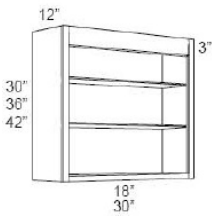

Wall Open Shelf - Wall Cabinets

Dover Steel

WOS1830	Wall Open Shelf - 18"W x 30"H x 12"D - 2 Shelves (Finished interior)	$351.64
WOS1836	Wall Open Shelf - 18"W x 36"H x 12"D - 3 Shelves (Finished interior)	$397.59
WOS1842	Wall Open Shelf - 18"W x 42"H x 12"D - 3 Shelves (Finished interior)	$445.42
WOS3030	Wall Open Shelf - 30"W x 30"H x 12"D - 2 Shelves (Finished interior)	$500.74
WOS3036	Wall Open Shelf - 30"W x 36"H x 12"D - 3 Shelves (Finished interior)	$595.45
WOS3042	Wall Open Shelf - 30"W x 42"H x 12"D - 3 Shelves (Finished interior)	$676.10