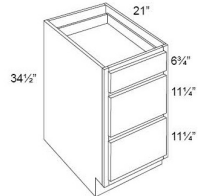

Vanity Drawer Base Cabinets - Bathroom Vanities

Dover Steel

VDB12-34	Vanity Drawer Base - 12"W x 34-1/2"H x 21"D - 3 Drawers (2" clearan	$687.35
VDB15-34	Vanity Drawer Base - 15"W x 34-1/2"H x 21"D - 3 Drawers (2" clearan	$722.98
VDB18-34	Vanity Drawer Base - 18"W x 34-1/2"H x 21"D - 3 Drawers (2" clearan	$761.43