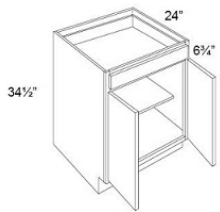

Full Height Door Base - Base Cabinets

Dover Steel

B09FD	Base - 9"W x 34-1/2"H x 24"D - 1 Door (Has a full height door wi	\$302.88
-------	--	----------

Single Door Base - Base Cabinets

Dover Steel

B12	Base - 12"W x 34-1/2"H x 24"D - 1 Door - 1 Drawer	\$409.78
B15	Base - 15"W x 34-1/2"H x 24"D - 1 Door - 1 Drawer	\$429.47
B18	Base - 18"W x 34-1/2"H x 24"D - 1 Door - 1 Drawer	\$460.42
B21	Base - 21"W x 34-1/2"H x 24"D - 1 Door - 1 Drawer	\$491.36

Double Door with Drawer(s) Base - Base Cabinets

Dover Steel

B24	Base - 24"W x 34-1/2"H x 24"D - 2 Doors - 1 Drawer	\$540.13
B27	Base - 27"W x 34-1/2"H x 24"D - 2 Doors - 1 Drawer	\$591.70
B30	Base - 30"W x 34-1/2"H x 24"D - 2 Doors - 1 Drawer	\$632.96
B33	Base - 33"W x 34-1/2"H x 24"D - 2 Doors - 2 Drawers	\$728.61
B36	Base - 36"W x 34-1/2"H x 24"D - 2 Doors - 2 Drawers	\$768.93
B39	Base - 39"W x 34-1/2"H x 24"D - 2 Doors - 2 Drawers (Has 2-5/8" cen	\$818.63
B42	Base - 42"W x 34-1/2"H x 24"D - 2 Doors - 2 Drawers (Has 2-5/8" cen	\$870.21
B48	Base - 48"W x 34-1/2"H x 24"D - 4 Doors - 2 Drawers (Has 2-5/8" cen	\$930.22