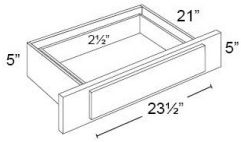

Vanity Desk Drawer - Bathroom Vanities

Dover Steel

KD30 Vanity Desk Drawer - 30"W (23-1/2" drawer width) x 5"H (2-1/2" inner) $191.29