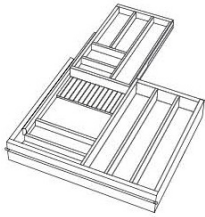

2-Tier Cutlery Combo Drawer - Accessories

Dover Steel

DCD-30-BLUM	2-Tier Cutlery Drawer - 30"W (UV coated maple wood, Includes comple	$577.64
DCD-36-BLUM	2-Tier Cutlery Drawer - 36"W (UV coated maple wood, Includes comple	$665.78