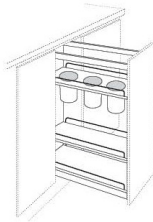

Utensil Pull-Out for Base 9" (W/ Blum Slides) - Accessories

Dover Steel

UPO-B9-BLUM	Utensil Pull-Out for Base - 9"W (Fits B09FD, Cabinet not included)	$878.65