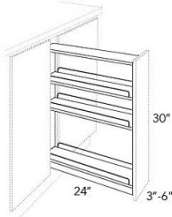

Base Spice Pull-Out for Base Fillers - Accessories

Dover Steel

SPO-BF3	Base Spice Pull-Out Filler - 3"W x 30"H x 24"D (Filler not included	$331.95
SPO-BF3-BLUM	Base Spice Pull-Out Filler (BLUM) - 3"W x 30"H x 24"D (Filler not i	$581.39
SPO-BF6	Base Spice Pull-Out Filler - 6"W x 30"H x 24"D (Filler not included	$377.90
SPO-BF6-BLUM	Base Spice Pull-Out Filler (BLUM) - 6"W x 30"H x 24"D (Filler not i	$693.91