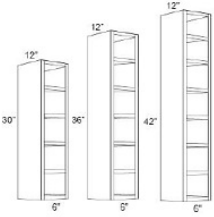

Wine Cubby - Accessories

Dover Steel

WC0630	Wine Cubby - 6"W x 30"H x 12"D (Finished interior, 5/8" Veneer plyw)	$162.22
WC0636	Wine Cubby - 6"W x 36"H x 12"D (Finished interior, 5/8" Veneer plyw)	$195.04
WC0642	Wine Cubby - 6"W x 42"H x 12"D (Finished interior, 5/8" Veneer plyw)	$234.43