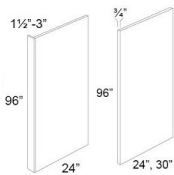

Refrigerator End Panel - Panels and Fillers

Dover Steel

REP1-1/2	Refrigerator End Panel - 24"W x 96"H x 1/2"T (1-1/2" return - SOLID)	$189.42
REP2496	Refrigerator End Panel - 24"W x 96"H x 3/4"T (Both 96" sides are ed	$194.10
REP3	Refrigerator End Panel - 24"W x 96"H x 1/2"T (3" return - SOLID)	$221.30
REP3096	Refrigerator End Panel - 30"W x 96"H x 3/4"T (Both 96" sides are ed	$211.92