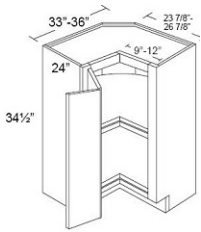

Easy Reach Base Corner Cabinet - Base Cabinets

Dover Steel

ERB36	Easy Reach Corner Base Cabinet (w/o lazy susan) - 32"W x 34-1/2"H x	\$972.42
-------	---	----------

Easy Reach (with Lazy Susan) Corner Base Cabinet - Base Cabinets

Dover Steel

LSB33	Easy Reach Corner Base Cabinet (with lazy susan) - 29"W x 34-1/2"H	\$1185.28
LSB36	Easy Reach Corner Base Cabinet (with lazy susan) - 32"W x 34-1/2"H	\$1200.29

Blind Base Cabinet - Base Cabinets