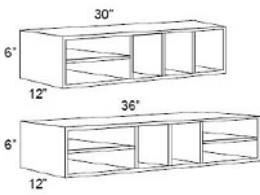

Organizer Cubby - Accessories

Dover Steel

WO306	Organizer Cubby - 30"W x 6"H x 12"D (Finished interior, Veneer plyw)	$136.90
WO366	Organizer Cubby - 36"W x 6"H x 12"D (Finished interior, Veneer plyw)	$168.79

Stemware Rack - Accessories

Dover Steel

STEMWARE-30	Stemware Rack - 30"Length	$398.53
STEMWARE-36	Stemware Rack - 36"Length	$421.97