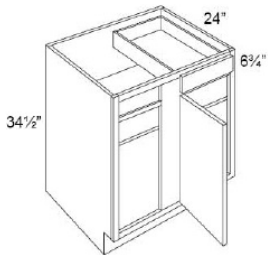

Blind Base Cabinet - Base Cabinets

Dover Steel

BLB36/39	Blind Base Cabinet - 26-1/2"W x 34-1/2"H x 24"D - 1 Door - 1 Dra	$703.29
BLB39/42	Blind Base Cabinet - 32-1/2"W x 34-1/2"H x 24"D - 1 Door - 1 Dra	$784.87
BLB42/45	Blind Base Cabinet - 38-1/2"W x 34-1/2"H x 24"D - 1 Door - 1 Dra	$875.83
BLB48/51	Blind Base Cabinet - 48"W x 34-1/2"H x 24"D - 1 Door - 1 Drawer	$876.77