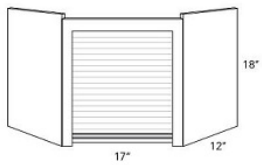

Corner Appliance Garage - Accessories

Dover Steel

APPLIANCE-GAR	Corner Appliance Garage - 17"W x 18"H x 12"D (Fits under WDC24, Com	$754.87