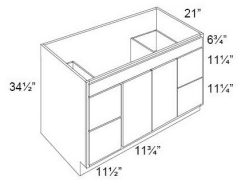

Double Door and Four Drawers Sink Base Vanity - Bathroom Vanities

Dover Steel

VSD42	Vanity Sink Base - 42"W x 34-1/2"H x 21"D - 2 Doors in center (8-3/4"W each)	$998.68
VSD48	Vanity Sink Base - 48"W x 34-1/2"H x 21"D - 2 Doors in center (11-3/4"W each)	$1120.58