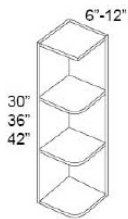

Wall with Drawers - Wall Cabinets

Dover Steel

WD1848	Wall with Drawers - 18"W x 48"H x 15"D - 1 Door (29-1/2"H) - 2	\$914.28
WD1854	Wall with Drawers - 18"W x 54"H x 15"D - 1 Door (29-1/2"H)	\$1004.30
WD1860	Wall with Drawers - 18"W x 60"H x 15"D - 1 Door (29-1/2"H) - 2	\$1063.38

Wall Triangle End Cabinet - Wall Cabinets

Dover Steel

WAE1230	Triangle End Cabinet - 12"W x 30"H x 12"D - 1 Door - 2 Shelves (Adj)	\$310.38
WAE1236	Triangle End Cabinet - 12"W x 36"H x 12"D - 1 Door - 3 Shelves (Adj)	\$353.52
WAE1242	Triangle End Cabinet - 12"W x 42"H x 12"D - 1 Door - 3 Shelves (Adj)	\$405.09

Wall End Shelf - Wall Cabinets

Dover Steel

OE1230	Wall End Shelf - 12"W x 30"H x 12"D - 2 Shelves (Comes at 12"-Will	\$357.27
OE1236	Wall End Shelf - 12"W x 36"H x 12"D - 2 Shelves (Comes at 12"-Will	\$421.03
OE1242	Wall End Shelf - 12"W x 42"H x 12"D - 3 Shelves (Comes at 12"-Will	\$455.73