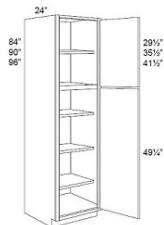

BTL12	Base Transational Cabinet (Left) - 12"W x 34-1/2"H x 12"D	\$471.67
BTR12	Base Transational Cabinet (Right) - 12"W x 34-1/2"H x 24"D	\$471.67

Microwave Base Cabinet - Base Cabinets

Dover Steel

BMC	Microwave Base Cabinet - 30"W x 34-1/2"H x 24"D (Center panel is	\$795.19
-----	--	----------

Oven Base Cabinet - Base Cabinets

Dover Steel

BOC	Oven Base Cabinet - 30"W x 34-1/2"H x 24"D (Center panel is MDF	\$703.29
-----	---	----------

Pantry Cabinet Single Door - Tall Cabinets

Dover Steel

TP152484	Wall Pantry - 15"W x 84"H x 24"D - 2 Doors - 5 Shelves (Each 21"D)	\$1033.37
TP152490	Wall Pantry - 15"W x 90"H x 24"D - 2 Doors - 6 Shelves (Each 21"D)	\$1081.20
TP152496	Wall Pantry - 15"W x 96"H x 24"D - 2 Doors - 6 Shelves (Each 21"D)	\$1131.83
TP182484	Wall Pantry - 18"W x 84"H x 24"D - 2 Doors - 5 Shelves (Each 21"D)	\$1213.42
TP182490	Wall Pantry - 18"W x 90"H x 24"D - 2 Doors - 6 Shelves (Each 21"D)	\$1271.55
TP182496	Wall Pantry - 18"W x 96"H x 24"D - 2 Doors - 6 Shelves (Each 21"D)	\$1330.63

Pantry Cabinet Double Door - Tall Cabinets

Dover Steel

TP242484	Wall Pantry - 24"W x 84"H x 24"D - 4 Doors - 5 Shelves (Each 21"D)	\$1458.16
TP242490	Wall Pantry - 24"W x 90"H x 24"D - 4 Doors - 6 Shelves (Each 21"D)	\$1534.12
TP242496	Wall Pantry - 24"W x 96"H x 24"D - 4 Doors - 6 Shelves (Each 21"D)	\$1610.07
TP302484	Wall Pantry - 30"W x 84"H x 24"D - 4 Doors - 5 Shelves (Each 21"D)	\$1699.16
TP302490	Wall Pantry - 30"W x 90"H x 24"D - 4 Doors - 6 Shelves (Each 21"D)	\$1896.08
TP302496	Wall Pantry - 30"W x 96"H x 24"D - 4 Doors - 6 Shelves (Each 21"D)	\$2093.00