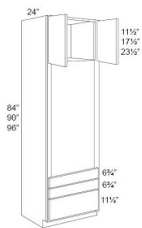

Oven Cabinet - Tall Cabinets

Dover Steel

OC3384	Oven Cabinet - 33"W x 84"H x 24"D - 2 doors in top cabinet (11-1/2"	$2311.49
OC3390	Oven Cabinet - 33"W x 90"H x 24"D - 2 doors in top cabinet (11-1/2"	$2422.15
OC3396	Oven Cabinet - 33"W x 96"H x 24"D - 2 doors in top cabinet (11-1/2"	$2534.67