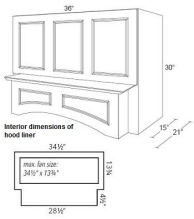

Wood Hood - 3 Panel Arched - Accessories

Dover Steel

RHA363021	Wood Hood 3 Panel Arched - 36"W x 30"H x 21"D - 3 Doors (Top panel	$2483.10