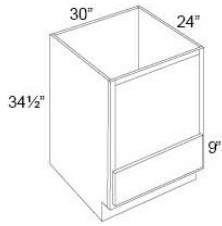

Dover Steel

BLB36/39	Blind Base Cabinet - 26-1/2"W x 34-1/2"H x 24"D - 1 Door - 1 Dra	\$703.29
BLB39/42	Blind Base Cabinet - 32-1/2"W x 34-1/2"H x 24"D - 1 Door - 1 Dra	\$784.87
BLB42/45	Blind Base Cabinet - 38-1/2"W x 34-1/2"H x 24"D - 1 Door - 1 Dra	\$875.83
BLB48/51	Blind Base Cabinet - 48"W x 34-1/2"H x 24"D - 1 Door - 1 Drawer	\$876.77

Base End Cabinet - Base Cabinets

Dover Steel

BRA24	Base End Angle Corner - 24"W x 34-1/2"H x 24"D - 2 Doors (17-1/2"W)	\$684.54
-------	---	----------

Base Transitional Cabinet - Base Cabinets

Dover Steel

BTL12	Base Transational Cabinet (Left) - 12"W x 34-1/2"H x 12"D	\$471.67
BTR12	Base Transational Cabinet (Right) - 12"W x 34-1/2"H x 24"D	\$471.67

Microwave Base Cabinet - Base Cabinets

Dover Steel

BMC	Microwave Base Cabinet - 30"W x 34-1/2"H x 24"D (Center panel is	\$795.19
-----	--	----------