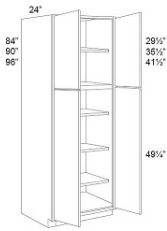

BTL12	Base Transational Cabinet (Left) - 12"W x 34-1/2"H x 12"D	\$471.67
BTR12	Base Transational Cabinet (Right) - 12"W x 34-1/2"H x 24"D	\$471.67

Microwave Base Cabinet - Base Cabinets

Dover Steel

BMC	Microwave Base Cabinet - 30"W x 34-1/2"H x 24"D (Center panel is	\$795.19
-----	--	----------

Oven Base Cabinet - Base Cabinets

Dover Steel

BOC	Oven Base Cabinet - 30"W x 34-1/2"H x 24"D (Center panel is MDF	\$703.29
-----	---	----------

Pantry Cabinet Single Door - Tall Cabinets

Dover Steel

TP152484	Wall Pantry - 15"W x 84"H x 24"D - 2 Doors - 5 Shelves (Each 21"D)	\$1033.37
TP152490	Wall Pantry - 15"W x 90"H x 24"D - 2 Doors - 6 Shelves (Each 21"D)	\$1081.20
TP152496	Wall Pantry - 15"W x 96"H x 24"D - 2 Doors - 6 Shelves (Each 21"D)	\$1131.83
TP182484	Wall Pantry - 18"W x 84"H x 24"D - 2 Doors - 5 Shelves (Each 21"D)	\$1213.42
TP182490	Wall Pantry - 18"W x 90"H x 24"D - 2 Doors - 6 Shelves (Each 21"D)	\$1271.55
TP182496	Wall Pantry - 18"W x 96"H x 24"D - 2 Doors - 6 Shelves (Each 21"D)	\$1330.63

Pantry Cabinet Double Door - Tall Cabinets

Dover Steel

TP242484	Wall Pantry - 24"W x 84"H x 24"D - 4 Doors - 5 Shelves (Each 21"D)	\$1458.16
TP242490	Wall Pantry - 24"W x 90"H x 24"D - 4 Doors - 6 Shelves (Each 21"D)	\$1534.12
TP242496	Wall Pantry - 24"W x 96"H x 24"D - 4 Doors - 6 Shelves (Each 21"D)	\$1610.07
TP302484	Wall Pantry - 30"W x 84"H x 24"D - 4 Doors - 5 Shelves (Each 21"D)	\$1699.16
TP302490	Wall Pantry - 30"W x 90"H x 24"D - 4 Doors - 6 Shelves (Each 21"D)	\$1896.08
TP302496	Wall Pantry - 30"W x 96"H x 24"D - 4 Doors - 6 Shelves (Each 21"D)	\$2093.00