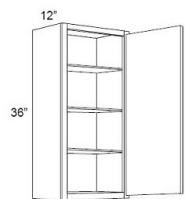

36" High Single Door - Wall Cabinets

Dover Steel

W0936	Wall - 09"W x 36"H x 12"D - 1 Door - 3 Shelves	$273.81
W1236	Wall - 12"W x 36"H x 12"D - 1 Door - 3 Shelves	$299.13
W1536	Wall - 15"W x 36"H x 12"D - 1 Door - 3 Shelves	$315.07
W1836	Wall - 18"W x 36"H x 12"D - 1 Door - 3 Shelves	$354.46
W2136	Wall - 21"W x 36"H x 12"D - 1 Door - 3 Shelves	$400.40