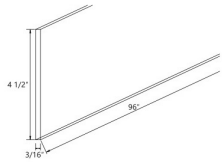

TK8	Toe Kick - 96"W x 4-1/2"H x 3/16"D	$19.58