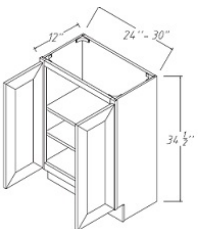

## Double Door with Drawer(s) Base - Base Cabinets

Galvyston Green Shaker

B24	Base - 24"W x 34-1/2"H x 24"D - 2 Doors - 1 Drawer - 1 Shelf	\$519.52
B27	Base - 27"W x 34-1/2"H x 24"D - 2 Doors - 1 Drawer - 1 Shelf	\$560.27
B30	Base - 30"W x 34-1/2"H x 24"D - 2 Doors - 1 Drawer - 1 Shelf	\$658.33
B33	Base - 33"W x 34-1/2"H x 24"D - 2 Doors - 2 Drawers - 1 Shelf	\$700.68
B36	Base - 36"W x 34-1/2"H x 24"D - 2 Doors - 2 Drawers - 1 Shelf	\$742.89

## Single Full Height Door Base - Base Cabinets

Galvyston Green Shaker

BFH12	Full Height Door Base - 12"W x 34-1/2"H x 12"D - 1 Door - 2 Shelves	\$210.33
BFH15	Full Height Door Base - 15"W x 34-1/2"H x 12"D - 1 Door - 2 Shelves	\$237.22

## Double Full Height Door Base - Base Cabinets

Galvyston Green Shaker

BFH24	Full Height Door Base - 24"W x 34-1/2"H x 12"D - 2 Doors - 2 Shelve	\$338.26
BFH30	Full Height Door Base - 30"W x 34-1/2"H x 12"D - 2 Doors - 2 Shelve	\$402.26