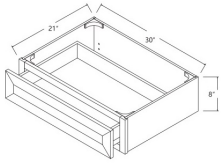

Knee Drawer - Bathroom Vanities

Galveston Green Shaker

FD30

Knee Drawer - 30"W x 8"H x 21"D

$143.02