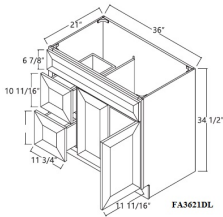

Double Door and Two Drawers Sink Base Vanity - Bathroom Vanities

Galvyston Green Shaker

FA3621DL	Vanity Sink Base - 36"W x 34-1/2"H x 21"D - 2 Doors (11-11/16"W eac	$645.35
FA3621DR	Vanity Sink Base - 36"W x 34-1/2"H x 21"D - 2 Doors (11-11/16"W eac	$645.35