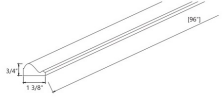

Base Board Molding - Moldings

Galveston Green Shaker

BM8-4.5 Base Board Molding - 96"W x 4-1/2"H x 9/16"D \$110.89

Chair Rail Molding - Moldings

Galveston Green Shaker

BCB150 Chair Rail Molding - 96"W x 3/4"H x 1-3/8"D \$34.65