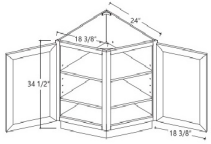

Base End Cabinet - Base Cabinets

Galveston Green Shaker

BEC24 Base End Cabinet - 24"W x 34-1/2"H x 24"D - 2 Doors (18-3/8"W each) $658.84