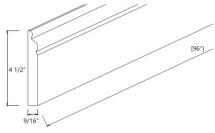

Base Board Molding - Moldings

Galveston Green Shaker

BM8-4.5 Base Board Molding - 96"W x 4-1/2"H x 9/16"D $110.89