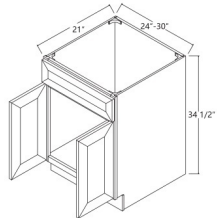

Quarter Round Molding - Moldings

Galveston Green Shaker

QR8 Quarter Round Molding - 96"W x 3/4"H x 3/4"D \$33.94

TK8	Toe Kick - 96"W x 4-1/2"H x 3/16"D	\$19.58
-----	------------------------------------	---------