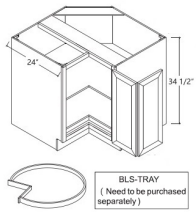

## Drawer Pack Base - Base Cabinets

Galvyston Green Shaker

DB12-3	Drawer Base - 12"W x 34-1/2"H x 24"D - 3 Drawers	\$501.96
DB15-3	Drawer Base - 15"W x 34-1/2"H x 24"D - 3 Drawers	\$561.94
DB18-3	Drawer Base - 18"W x 34-1/2"H x 24"D - 3 Drawers	\$621.85
DB21-3	Drawer Base - 21"W x 34-1/2"H x 24"D - 3 Drawers	\$687.27
DB24-3	Drawer Base - 24"W x 34-1/2"H x 24"D - 3 Drawers	\$748.26
DB30-3	Drawer Base - 30"W x 34-1/2"H x 24"D - 3 Drawers	\$798.46
DB36-3	Drawer Base - 36"W x 34-1/2"H x 24"D - 3 Drawers	\$855.53

## Easy Reach Base Corner Cabinet - Base Cabinets

Galvyston Green Shaker

BLS-Tray	Lazy Susan Tray (Set of two) - 27-15/16" Diameter (Can be used in	\$154.59
BLS33N	Easy Reach Corner Base (w/o lazy susan) - 33"W x 34-1/2"H x 24"D -	\$833.29
BLS36N	Easy Reach Corner Base (w/o lazy susan) - 36"W x 34-1/2"H x 24"D -	\$899.37