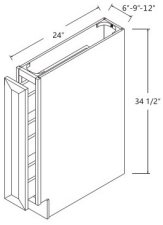

BSR06	Base Spice Cabinet - 6"W x 34-1/2"H x 24"D	$304.61
BSR09	Base Spice Cabinet - 9"W x 34-1/2"H x 24"D	$319.12
BSR12	Base Spice Cabinet - 12"W x 34-1/2"H x 24"D	$343.55