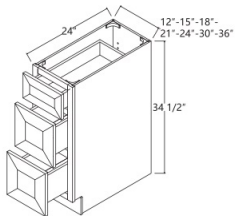

Drawer Pack Base - Base Cabinets

Galvyston Green Shaker

DB12-3	Drawer Base - 12"W x 34-1/2"H x 24"D - 3 Drawers	$501.96
DB15-3	Drawer Base - 15"W x 34-1/2"H x 24"D - 3 Drawers	$561.94
DB18-3	Drawer Base - 18"W x 34-1/2"H x 24"D - 3 Drawers	$621.85
DB21-3	Drawer Base - 21"W x 34-1/2"H x 24"D - 3 Drawers	$687.27
DB24-3	Drawer Base - 24"W x 34-1/2"H x 24"D - 3 Drawers	$748.26
DB30-3	Drawer Base - 30"W x 34-1/2"H x 24"D - 3 Drawers	$798.46
DB36-3	Drawer Base - 36"W x 34-1/2"H x 24"D - 3 Drawers	$855.53