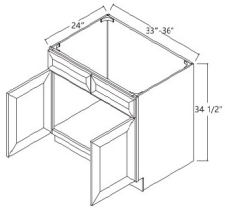

Double Header Double Door Sink Base - Base Cabinets

Galveston Green Shaker

SB33	Sink Base - 33"W x 34-1/2"H x 24"D - 2 Doors - 2 Headers	$544.32
SB36	Sink Base - 36"W x 34-1/2"H x 24"D - 2 Doors - 2 Headers	$581.74