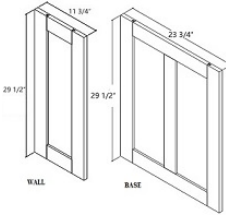

Decorative Door - Panels and Fillers

Galvyston Green Shaker

D1230W	Wall Decorative End - 11-3/4"W x 29-1/2"H	$98.42
D2430B	Base Decorative End - 23-3/4"W x 29-1/2"H	$204.31