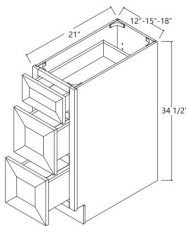

Vanity Drawer Base Cabinets - Bathroom Vanities

Galvyston Green Shaker

SVA12D	Vanity Drawer Base - 12"W x 34-1/2"H x 21"D - 3 Drawers	$463.80
SVA15D	Vanity Drawer Base - 15"W x 34-1/2"H x 21"D - 3 Drawers	$514.44
SVA18D	Vanity Drawer Base - 18"W x 34-1/2"H x 21"D - 3 Drawers	$565.85