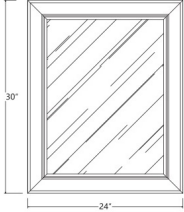

**Knee Drawer - Bathroom Vanities**

**Galveston Green Shaker**

FD30

Knee Drawer - 30"W x 8"H x 21"D

\$143.02

**Mirror - Bathroom Vanities**

**Galveston Green Shaker**

SVAM2430