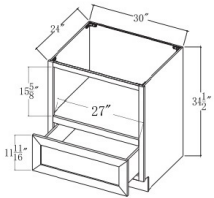

Microwave Base Cabinet - Base Cabinets

Galveston Green Shaker

BMC30 Microwave Base Cabinet - 30"W x 34-1/2"H x 24"D - 1 Bottom Drawer (1 $612.66