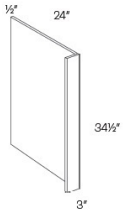

Dishwasher Return Panel - Panels and Fillers

Galvyston Green Shaker

DWR3	Dishwasher Panel - 24"W x 34-1/2"H x 1/2"D (3" Return - SOLID)	$96.25