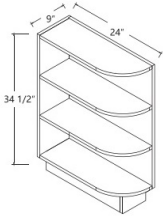

Base End Cabinet - Base Cabinets

Galveston Green Shaker

**BEC24** Base End Cabinet - 24"W x 34-1/2"H x 24"D - 2 Doors (18-3/8"W each) \$658.84

Base End Shelf Cabinet - Base Cabinets

Galveston Green Shaker