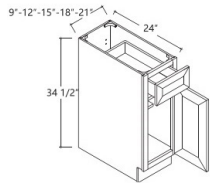

Single Door Base Cabinet - Base Cabinets

Galvyston Green Shaker

B09	Base - 9"W x 34-1/2"H x 24"D - 1 Door - 1 Drawer	$236.15
B12	Base - 12"W x 34-1/2"H x 24"D - 1 Door - 1 Drawer	$310.05
B15	Base - 15"W x 34-1/2"H x 24"D - 1 Door - 1 Drawer	$369.89
B18	Base - 18"W x 34-1/2"H x 24"D - 1 Door - 1 Drawer	$432.62
B21	Base - 21"W x 34-1/2"H x 24"D - 1 Door - 1 Drawer	$470.70