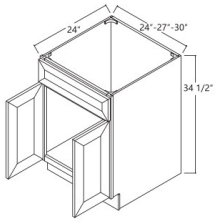

Single Header Double Door Sink Base - Base Cabinets

Galveston Green Shaker

SB24	Sink Base - 24"W x 34-1/2"H x 24"D - 2 Doors - 1 Header	$367.34
SB27	Sink Base - 27"W x 34-1/2"H x 24"D - 2 Doors - 1 Header	$409.99
SB30	Sink Base - 30"W x 34-1/2"H x 24"D - 2 Doors - 1 Header	$458.95