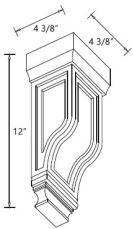

Corbels - Panels and Fillers

Galvyston Green Shaker

CORBEL-2	Corbel - 4-3/8"W x 12"H x 4-3/8"D	$248.42