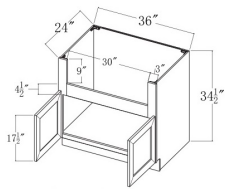

Double Door Farm Sink Base Cabinet - Base Cabinets

Galvyston Green Shaker

FSB36	Farm Sink Base - 36"W x 34-1/2"H x 24"D - 2 Doors (17-1/2"H each)	$629.84