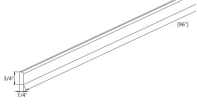

Scribe Molding - Moldings

Galvyston Green Shaker

SM8 Scribe Molding - 96"W x 3/4"H x 1/4"D $15.96