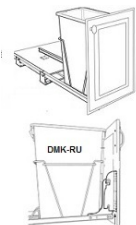

15" - Single Trash Can Pull-Out (Metal Framing) - Accessories

Galveston Green Shaker

DMK-RU	Door Mounting Kit For Trash Can Pull-Outs (Trash can pull outs c	$53.94
STCMF15-RU	Single Trash Can Pull-Out - Fits B15 (Cabinet not included, cabi	$137.90