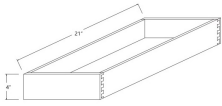

Roll Out tray - Accessories

Galveston Green Shaker

RD15	Roll Out Tray - 15"W x 4"H x 21"D	$102.52
RD18	Roll Out Tray - 18"W x 4"H x 21"D	$107.72
RD21	Roll Out Tray - 21"W x 4"H x 21"D	$114.36
RD24	Roll Out Tray - 24"W x 4"H x 21"D	$122.45
RD27	Roll Out Tray - 27"W x 4"H x 21"D	$128.63
RD30	Roll Out Tray - 30"W x 4"H x 21"D	$134.82
RD33	Roll Out Tray - 33"W x 4"H x 21"D	$138.79
RD36	Roll Out Tray - 36"W x 4"H x 21"D	$146.89