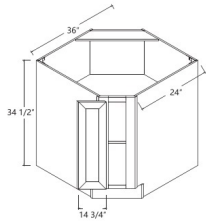

Corner Sink Base Cabinet - Base Cabinets

Galvyston Green Shaker

CSB36	Corner Sink Base - 36"W x 34-1/2"H x 24"D - 1 Door (14-3/4"W) (Requ	$874.39