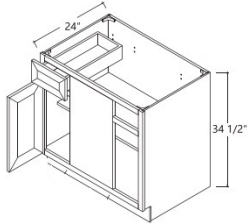

Blind Base Cabinet - Base Cabinets

Galvyston Green Shaker

BBC39	Blind Base - 39"W x 34-1/2"H x 24"D - 1 Door (14-3/4"W) - 1 D	$563.54
BBC42	Blind Base - 42"W x 34-1/2"H x 24"D - 1 Door (17-3/4"W) - 1 Drawer	$739.71