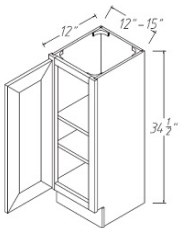

## Double Door with Drawer(s) Base - Base Cabinets

Galvyston Green Shaker

B24	Base - 24"W x 34-1/2"H x 24"D - 2 Doors - 1 Drawer - 1 Shelf	\$519.52
B27	Base - 27"W x 34-1/2"H x 24"D - 2 Doors - 1 Drawer - 1 Shelf	\$560.27
B30	Base - 30"W x 34-1/2"H x 24"D - 2 Doors - 1 Drawer - 1 Shelf	\$658.33
B33	Base - 33"W x 34-1/2"H x 24"D - 2 Doors - 2 Drawers - 1 Shelf	\$700.68
B36	Base - 36"W x 34-1/2"H x 24"D - 2 Doors - 2 Drawers - 1 Shelf	\$742.89

## Single Full Height Door Base - Base Cabinets

Galvyston Green Shaker

BFH12	Full Height Door Base - 12"W x 34-1/2"H x 12"D - 1 Door - 2 Shelves	\$210.33
BFH15	Full Height Door Base - 15"W x 34-1/2"H x 12"D - 1 Door - 2 Shelves	\$237.22