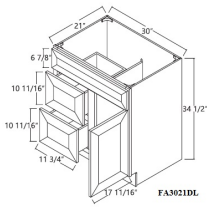

Single Door and Two Drawers Sink Base Vanity - Bathroom Vanities

Galvyston Green Shaker

FA3021DL	Vanity Sink Base - 30"W x 34-1/2"H x 21"D - 1 Door (17-11/16"W) - 2	$595.66
FA3021DR	Vanity Sink Base - 30"W x 34-1/2"H x 21"D - 1 Door (17-11/16"W) - 2	$595.66