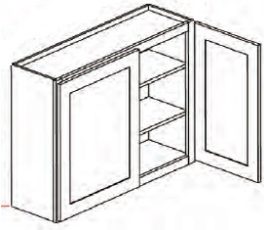

30" High Double Door - Wall Cabinets

Gray Mist

W2430	Wall Cabinet - 24"W x 12"D x 30"H - 2 Doors - 2 Adjustable Shelv	$273.94
W2730	Wall Cabinet - 27"W x 12"D x 30"H - 2 Doors - 2 Adjustable Shelv	$302.98
W3030	Wall Cabinet - 30"W x 12"D x 30"H - 2 Doors - 2 Adjustable Shelv	$325.73
W3330	Wall Cabinet - 33"W x 12"D x 30"H - 2 Doors - 2 Adjustable Shelv	$353.80
W3630	Wall Cabinet - 36"W x 12"D x 30"H - 2 Doors - 2 Adjustable Shelv	$376.06