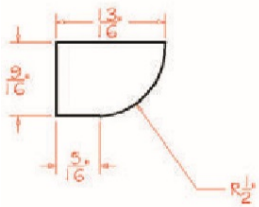

Batten Molding - Moldings

Gray Mist

BAM	Batten Molding - 96"W x 3/16"D x 3/4"H (Used to hide joint)	\$20.32
-----	---	---------

Shoe Molding - Moldings

Gray Mist

SHM	Shoe Molding - 96"W x 1/2"D x 3/4"H	\$33.39
-----	-------------------------------------	---------