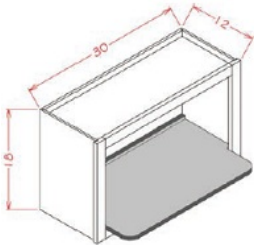

Wall Microwave Shelf - Accessories

Gray Mist

WMSSHELF	Wall Microwave Shelf - 26-1/2"W x 17"D x 3/4"T (Only shelf, to b	$82.28

Floating Shelf - Accessories

Gray Mist