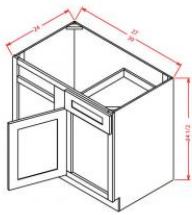

Blind Base Cabinet - Base Cabinets

Gray Mist

BBC36	Blind Base Cabinet - 27"W x 24"D x 34-1/2"H - 1 Door - 1 Drawer	$357.67
BBC42	Blind Base Cabinet - 39"W x 24"D x 34-1/2"H - 1 Door - 1 Drawer	$436.56