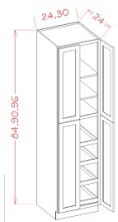

Pantry Cabinet Double Door w/ Rollouts - Tall Cabinets

Gray Mist

U2484244RS	Wall Pantry w/ Rollout - 24"W x 84"H x 24"D - 4 Doors - 4 Rollout s	$1228.87
U2490244RS	Wall Pantry w/ Rollout - 24"W x 90"H x 24"D - 4 Doors - 4 Rollout s	$1264.69
U2496244RS	Wall Pantry w/ Rollout - 24"W x 96"H x 24"D - 4 Doors - 4 Rollout s	$1310.67
U3084244RS	Wall Pantry w/ Rollout - 30"W x 84"H x 24"D - 4 Doors - 4 Rollout	$1331.00
U3090244RS	Wall Pantry w/ Rollout - 30"W x 90"H x 24"D - 4 Doors - 4 Rollout s	$1371.17
U3096244RS	Wall Pantry w/ Rollout - 30"W x 96"H x 24"D - 4 Doors - 4 Rollout s	$1421.99