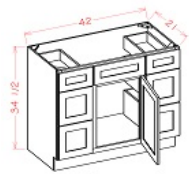

Single Door Vanity Combo - Bathroom Vanities

Gray Mist

VDDB42

$872.16