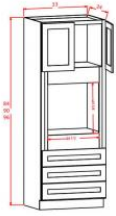

Oven Cabinet - Tall Cabinets

Gray Mist

O338424	Oven Cabinet - 33"W x 24"D x 84"H - 2 Doors - 3 Drawers (Can Be	$1099.16
O339024	Oven Cabinet - 33"W x 24"D x 90"H - 2 Doors - 3 Drawers (Can Be	$1209.03
O339624	Oven Cabinet - 33"W x 24"D x 96"H - 2 Doors - 3 Drawers (Can Be	$1297.60