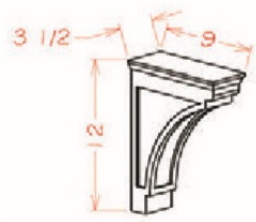

Corbel - MCB - Panels and Fillers

Gray Mist

MCB	Corbel (MCB) - 3-1/2"W x 9"D x 12"H	$191.66