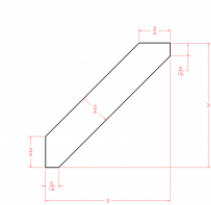

Crown Molding Long Flat - Moldings

Gray Mist

LACM8	Large Angular Crown Molding - 96"L x 3"H (Takes Up 3" of Wall Sp	$94.86