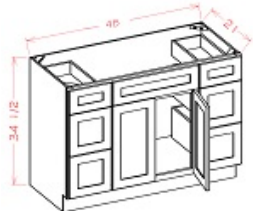

Double Door Vanity Combo - Bathroom Vanities

Gray Mist

VDDB48

Vanity - 48"W x 34-1/2"H x 21"D - 2 Doors - 6&nb

$898.78