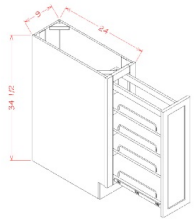

Full Height Door Base w/ Shelf P/O - Accessories

Gray Mist

BT9PO	Full Height Door Base Spice Cabinet - 9"W x 34-1/2"H x 24"D (Includ	$613.22