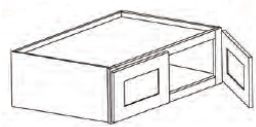

36" Wide x 24" Deep Refrigerator - Wall Cabinets

Gray Mist

W361224	Wall Refrigerator Cabinet - 36"W x 24"D x 12"H	$258.45
W361524	Wall Refrigerator Cabinet - 36"W x 24"D x 15"H	$273.46
W361824	Wall Refrigerator Cabinet - 36"W x 24"D x 18"H	$293.78
W362424	Wall Refrigerator Cabinet - 36"W x 24"D x 24"H	$381.87