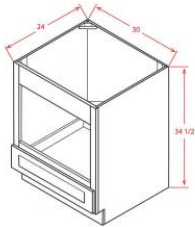

Base Microwave Cabinet - Base Cabinets

Gray Mist

BMW30	Base Microwave Cabinet - 30"W x 24"D x 34-1/2"H - 1 Drawer	$412.85