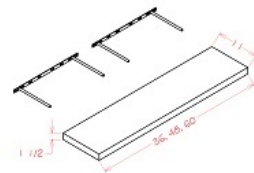

Wall Microwave Shelf - Accessories

Gray Mist

WMSSHELF	Wall Microwave Shelf - 26-1/2"W x 17"D x 3/4"T (Only shelf, to b	\$82.28
----------	--	---------

Floating Shelf - Accessories

Gray Mist

FS36	Floating Shelf - 36"W x 11"D x 1-1/2"H	\$153.91
FS48	Floating Shelf - 48"W x 11"D x 1-1/2"H	\$181.98
FS60	Floating Shelf - 60"W x 11"D x 1-1/2"H	\$234.74