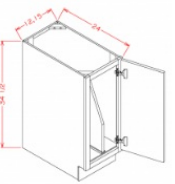

Full Height Single Door Double Rollout Shelf Bases - Base Cabinets

Gray Mist

B18FH2RS	Full Height Rollout Shelf Base - 18"W x 34-1/2"H x 24"D - 1 Door -2	\$605.96
B21FH2RS	Full Height Rollout Shelf Base - 21"W x 34-1/2"H x 24"D - 1 Door -2	\$661.62

Full Height Single Door Triple Rollout Shelf Bases - Base Cabinets

Gray Mist

B18FH3RS	Full Height Rollout Shelf Base - 18"W x 34-1/2"H x 24"D - 1 Door -3	\$679.05
B21FH3RS	Full Height Rollout Shelf Base - 21"W x 34-1/2"H x 24"D - 1 Door -3	\$740.52

Full Height Tray Divider Base - Base Cabinets

Gray Mist

B12FHTD	Full Height Tray Divider Base - 12"W x 34-1/2"H x 24"D - 1 Door -1	\$434.14
B15FHTD	Full Height Tray Divider Base - 15"W x 34-1/2"H x 24"D - 1 Door -1	\$483.03
B18FHTD	Full Height Tray Divider Base - 18"W x 34-1/2"H x 24"D - 1 Door -2	\$556.11