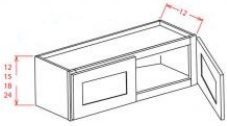

36" Bridge - Wall Cabinets

Gray Mist

W3612	Wall Cabinet - 36"W x 12"D x 12"H - 2 Doors	$202.31
W3615	Wall Cabinet - 36"W x 12"D x 15"H - 2 Doors	$217.80
W3618	Wall Cabinet - 36"W x 12"D x 18"H - 2 Doors	$243.93
W3624	Wall Cabinet - 36"W x 12"D x 24"H - 2 Doors	$314.60