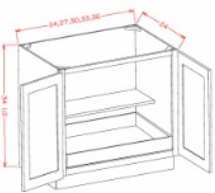

Full Height Single Door Triple Rollout Shelf Bases - Base Cabinets

Gray Mist

B18FH3RS	Full Height Rollout Shelf Base - 18"W x 34-1/2"H x 24"D - 1 Door -3	\$679.05
B21FH3RS	Full Height Rollout Shelf Base - 21"W x 34-1/2"H x 24"D - 1 Door -3	\$740.52

Full Height Tray Divider Base - Base Cabinets

Gray Mist

B12FHTD	Full Height Tray Divider Base - 12"W x 34-1/2"H x 24"D - 1 Door -1	\$434.14
B15FHTD	Full Height Tray Divider Base - 15"W x 34-1/2"H x 24"D - 1 Door -1	\$483.03
B18FHTD	Full Height Tray Divider Base - 18"W x 34-1/2"H x 24"D - 1 Door -2	\$556.11

Full Height Double Door Single Rollout Shelf Bases - Base Cabinets

Gray Mist

B24FH1RS	Full Height Rollout Shelf Base - 24"W x 34-1/2"H x 24"D - 2 Doors -	\$653.40
B27FH1RS	Full Height Rollout Shelf Base - 27"W x 34-1/2"H x 24"D - 2 Doors -	\$713.41
B30FH1RS	Full Height Rollout Shelf Base - 30"W x 34-1/2"H x 24"D - 2 Doors -	\$803.92
B33FH1RS	Full Height Rollout Shelf Base - 33"W x 34-1/2"H x 24"D - 2 Doors -	\$857.16
B36FH1RS	Full Height Rollout Shelf Base - 36"W x 34-1/2"H x 24"D - 2 Doors -	\$914.27