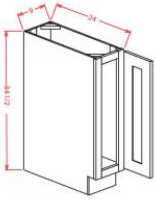

Single Door Base Tray - Base Cabinets

Gray Mist

BT9	Base Tray - 9"W x 34-1/2"H x 24"D - 1 Door	\$190.69
-----	--	----------

Single Door with Drawer Base - Base Cabinets

Gray Mist

B12	Base - 12"W x 24"D x 34-1/2"H - 1 Door 1 Drawer 1 Shelf	\$265.71
B15	Base - 15"W x 24"D x 34-1/2"H - 1 Door 1 Drawer 1 Shelf	\$293.78
B18	Base - 18"W x 24"D x 34-1/2"H - 1 Door 1 Drawer 1 Shelf	\$320.40
B21	Base - 21"W x 24"D x 34-1/2"H - 1 Door 1 Drawer 1 Shelf	\$346.54