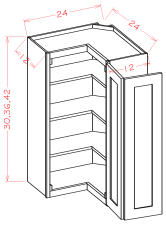

Wall Easy Reach - Wall Cabinets

Gray Mist

WER2430	Wall Easy Reach - 24"W X 30"H X 12"D	$385.26
WER2436	Wall Easy Reach - 24"W X 36"H X 12"D	$432.69
WER2442	Wall Easy Reach - 24"W X 42"H X 12"D	$504.32