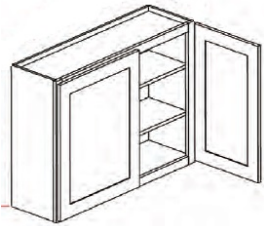

42" High Double Door - Wall Cabinets

Gray Mist

W2442	Wall Cabinet - 24"W x 12"D x 42"H - 2 Doors - 3 Adjustable Shelv	$373.64
W2742	Wall Cabinet - 27"W x 12"D x 42"H - 2 Doors - 3 Adjustable Shelv	$399.78
W3042	Wall Cabinet - 30"W x 12"D x 42"H - 2 Doors - 3 Adjustable Shelv	$429.79
W3342	Wall Cabinet - 33"W x 12"D x 42"H - 2 Doors - 3 Adjustable Shelv	$461.73
W3642	Wall Cabinet - 36"W x 12"D x 42"H - 2 Doors - 3 Adjustable Shelv	$497.55