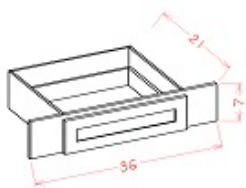

Vanity Knee Drawer - Bathroom Vanities

Gray Mist

VKD36

Vanity Knee Drawer - 36"W x 7"H x 21"D

$123.90