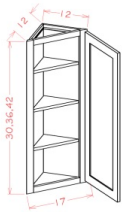

Angle Wall Cabinets - Wall Cabinets

Gray Mist

AW1230	Triangle End Cabinet - 17"W x 12"D x 30"H - 1 Door - 2 Shelves	$195.05
AW1236	Triangle End Cabinet - 17"W x 12"D x 36"H - 1 Door - 2 Shelves	$211.99
AW1242	Triangle End Cabinet - 17"W x 12"D x 42"H - 1 Door - 3 Shelves	$231.35