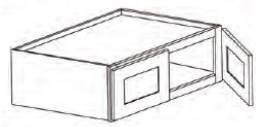

30" Wide x 24" Deep Refrigerator - Wall Cabinets

Gray Mist

W301224	Wall Refrigerator Cabinet - 30"W x 24"D x 12"H	$246.84
W301524	Wall Refrigerator Cabinet - 30"W x 24"D x 15"H	$258.45
W301824	Wall Refrigerator Cabinet - 30"W x 24"D x 18"H	$277.33
W302424	Wall Refrigerator Cabinet - 30"W x 24"D x 24"H	$363.00