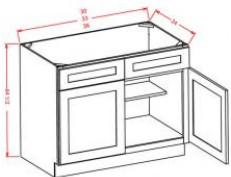

Sink Base - Base Cabinets

Gray Mist

SB30	Sink Base - 30"W x 24"D x 34-1/2"H - 2 Doors 1 Header	$401.72
SB33	Sink Base - 33"W x 24"D x 34-1/2"H - 2 Doors 2 Headers	$407.04
SB36	Sink Base - 36"W x 24"D x 34-1/2"H - 2 Doors 2 Headers	$412.85