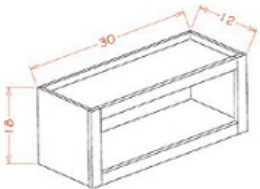

Wall Open Cabinet - Accessories

Gray Mist

WOC3018	Wall Open Cabinet - 30"W x 12"D x 18"H	$139.87