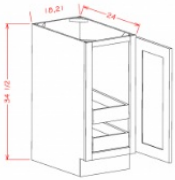

Full Height Single Door Single Rollout Shelf Base - Base Cabinets

Gray Mist

B18FH1RS	Full Height Rollout Shelf Base - 18"W x 34-1/2"H x 24"D - 1 Door -1	\$532.88
B21FH1RS	Full Height Rollout Shelf Base - 21"W x 34-1/2"H x 24"D - 1 Door -1	\$583.22

Full Height Single Door Double Rollout Shelf Bases - Base Cabinets

Gray Mist

B18FH2RS	Full Height Rollout Shelf Base - 18"W x 34-1/2"H x 24"D - 1 Door -2	\$605.96
B21FH2RS	Full Height Rollout Shelf Base - 21"W x 34-1/2"H x 24"D - 1 Door -2	\$661.62