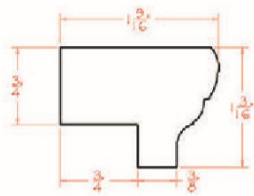

\$73.56

Concave Crown Molding - Moldings

Gray Mist

COV

Crown Molding Concave - 96"L x 5-1/16"H (Takes Up 3-5/8" of

\$134.06

Light Rail - Moldings

Gray Mist