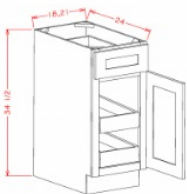

Single Door Double Rollout Shelf Base - Base Cabinets

Gray Mist

B182RS	Rollout Shelf Base - 18"W x 34-1/2"H x 24"D - 1 Door - 1 Drawer -2	$466.57
B212RS	Rollout Shelf Base - 21"W x 34-1/2"H x 24"D - 1 Door - 1 Drawer -2	$504.32