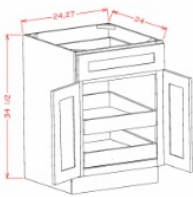

Double Door Double Rollout Shelf Base - Base Cabinets

Gray Mist

B242RS	Rollout Shelf Base - 24"W x 34-1/2"H x 24"D - 2 Doors - 1 Drawer -2	$550.30
B272RS	Rollout Shelf Base - 27"W x 34-1/2"H x 24"D - 2 Doors - 1 Drawer -2	$597.74
B332RS	Rollout Shelf Base - 33"W x 34-1/2"H x 24"D - 2 Doors - 2 Drawer	$715.35
B362RS	Rollout Shelf Base - 36"W x 34-1/2"H x 24"D - 2 Doors - 2 Drawer	$759.88