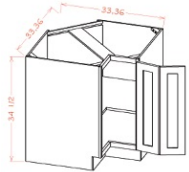

Easy Reach Base Corner Cabinet - Base Cabinets

Gray Mist

BER33	Easy Reach Base Corner Cabinet (w/o lazy susan) - 33"W x 33"D x	$453.02
BER36	Easy Reach Base Corner Cabinet (w/o lazy susan) - 36"W x 36"D x	$500.45