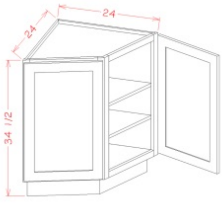

Base End Cabinet - Base Cabinets

Gray Mist

BEC24	Base End Angle Cabinet - 24"W x 24"D x 34-1/2"H - 2 Doors	$340.73