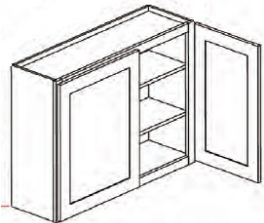

36" High Double Door - Wall Cabinets

Gray Mist

W2436	Wall Cabinet - 24"W x 12"D x 36"H - 2 Doors &ndash; 2 Adjustable	$321.86
W2736	Wall Cabinet - 27"W x 12"D x 36"H - 2 Doors &ndash; 2 Adjustable	$349.44
W3036	Wall Cabinet - 30"W x 12"D x 36"H - 2 Doors &ndash; 2 Adjustable	$376.55
W3336	Wall Cabinet - 33"W x 12"D x 36"H - 2 Doors &ndash; 2 Adjustable	$405.59
W3636	Wall Cabinet - 36"W x 12"D x 36"H - 2 Doors &ndash; 2 Adjustable	$431.24