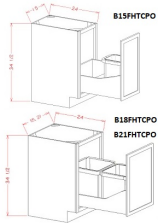

Full Height Waste Basket Base Cabinet - Accessories

Gray Mist

B15FHTCPO	Waste Basket Base - (Includes cabinet) 15"W x 34-1/2"H x 2	$875.07
B18FHTCPO	Waste Basket Base - (Includes cabinet) 18"W x 34-1/2"H x 2	$935.08
B21FHTCPO	Waste Basket Base - (Includes cabinet) 21"W x 34-1/2"H x 2	$988.32