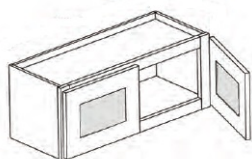

Stacker Cabinet with Glass Doors (Double Door) - Wall Cabinets

Gray Mist

W2412GD	Glass Door Stacker Cabinet - Includes Cabinet W2412&n	$161.17
W2415GD	Glass Door Stacker Cabinet - Includes Cabinet W2415 with Glass D	$185.37
W2418GD	Glass Door Stacker Cabinet - Includes Cabinet W2418 with Glass D	$214.41
W2712GD	Glass Door Stacker Cabinet - Includes Cabinet W2712&n	$183.43
W2715GD	Glass Door Stacker Cabinet - Includes Cabinet W2715 with Glass D	$207.63
W2718GD	Glass Door Stacker Cabinet - Includes Cabinet W2718 with Glass D	$236.67
W3012GD	Glass Door Stacker Cabinet - Includes Cabinet W3012&n	$193.11
W3015GD	Glass Door Stacker Cabinet - Includes Cabinet W3015 with Glass D	$229.41
W3018GD	Glass Door Stacker Cabinet - Includes Cabinet W3018 with Glass D	$247.80
W3312GD	Glass Door Stacker Cabinet - Includes Cabinet W3312&n	$202.79
W3315GD	Glass Door Stacker Cabinet - Includes Cabinet W3315 with Glass D	$226.99
W3318GD	Glass Door Stacker Cabinet - Includes Cabinet W3318 with Glass D	$256.03
W3612GD	Glass Door Stacker Cabinet - Includes Cabinet W3612&n	$212.96
W3615GD	Glass Door Stacker Cabinet - Includes Cabinet W3615 with Glass D	$242.00
W3618GD	Glass Door Stacker Cabinet - Includes Cabinet W3618 with Glass D	$272.97