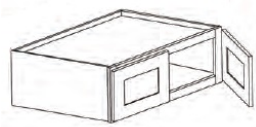

33" Wide x 24" Deep Refrigerator - Wall Cabinets

Gray Mist

W331224	Wall Refrigerator Cabinet - 33"W x 24"D x 12"H	$255.06
W331524	Wall Refrigerator Cabinet - 33"W x 24"D x 15"H	$271.52
W331824	Wall Refrigerator Cabinet - 33"W x 24"D x 18"H	$291.85
W332424	Wall Refrigerator Cabinet - 33"W x 24"D x 24"H	$378.00