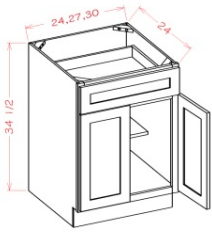

Double Doors with Drawer(s) Base - Base Cabinets

Gray Mist

B24	Base - 24"W x 24"D x 34-1/2"H - 2 Doors 1 Drawer 1 Shelf	$380.42
B27	Base - 27"W x 24"D x 34-1/2"H - 2 Doors 1 Drawer 1 Shelf	$417.69
B33	Base - 33"W x 24"D x 34-1/2"H - 2 Doors 2 Drawers 1 Shelf	$515.46
B36	Base - 36"W x 24"D x 34-1/2"H - 2 Doors 2 Drawers 1 Shelf	$549.34
B42	Base - 42"W x 24"D x 34-1/2"H - 2 Doors 2 Drawers 1 Shelf	$582.25