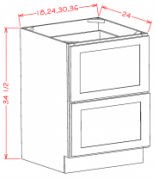

Two Drawer Pack Base - Base Cabinets

Gray Mist

2DB24	Drawer Pack - 24"W x 24"D x 34-1/2"H - 2 Drawers	$513.52
2DB30	Drawer Pack - 30"W x 24"D x 34-1/2"H - 2 Drawers	$579.34
2DB36	Drawer Pack - 36"W x 24"D x 34-1/2"H - 2 Drawers	$658.72