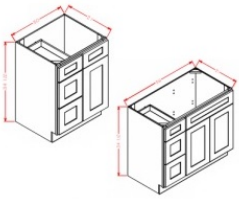

Vanity Combo Base - Drawers Left - Bathroom Vanities

Gray Mist

V3021DL	Vanity - 30"W x 34-1/2"H x 21"D - 1 Door - 3 Left Drawers -	$508.68
V3621DL	Vanity - 36"W x 34-1/2"H x 21"D - 2 Doors - 3 Left Dr	$563.37