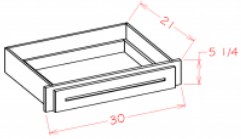

Desk Knee Drawer - Bathroom Vanities

Gray Mist

DKD30

Desk Knee Drawer - 30"W x 5-1/4"H x 21"D

$161.65