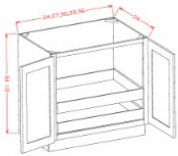

Full Height Double Door Double Rollout Shelf Bases - Base Cabinets

Gray Mist

B24FH2RS	Full Height Rollout Shelf Base - 24"W x 34-1/2"H x 24"D - 2 Doors -	$738.10
B27FH2RS	Full Height Rollout Shelf Base - 27"W x 34-1/2"H x 24"D - 2 Doors -	$803.44
B30FH2RS	Full Height Rollout Shelf Base - 30"W x 34-1/2"H x 24"D - 2 Doors -	$898.78
B33FH2RS	Full Height Rollout Shelf Base - 33"W x 34-1/2"H x 24"D - 2 Doors -	$957.35
B36FH2RS	Full Height Rollout Shelf Base - 36"W x 34-1/2"H x 24"D - 2 Doors -	$1019.30