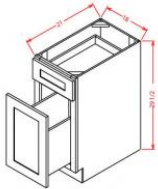

Base End Cabinet - Base Cabinets

Gray Mist

BEC24	Base End Angle Cabinet - 24"W x 24"D x 34-1/2"H - 2 Doors	\$340.73
--------------	---	-----------------

Drawer File Base - Base Cabinets

Gray Mist

DFB18	Drawer File Base - 18"W x 21"D x 29-1/2"H (Height is Less Than S	\$359.12
--------------	--	-----------------