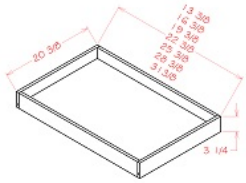

Full Height Door Base w/ Shelf P/O - Accessories

Gray Mist

BT9PO	Full Height Door Base Spice Cabinet - 9"W x 34-1/2"H x 24"D (Includ	\$613.22
-------	---	----------

Roll Out Tray - Accessories

Gray Mist

RS18-Type A		\$73.08
RS21-Type A		\$78.89
RS24-Type A		\$84.70
RS27-Type A		\$90.02
RS30-Type A		\$94.86
RS33-Type A		\$100.18
RS36-Type A		\$105.02