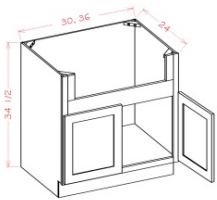

Farm Sink Base - Base Cabinets

Gray Mist

FSB30	Farm Sink Base - 30"W x 24"D x 34-1/2"H - 2 Doors (14-3/4"W x 19	$339.76
FSB36	Farm Sink Base - 36"W x 24"D x 34-1/2"H - 2 Doors (17-3/4"	$412.85