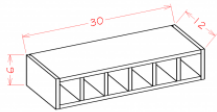

Wall Wine Cubby - Accessories

Gray Mist

WWC630	Wall Wine Cubby - 30"W X 6"H X 12"D	$142.78