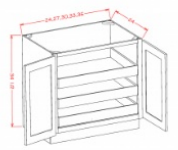

Full Height Double Door Single Rollout Shelf Bases - Base Cabinets

Gray Mist

B24FH1RS	Full Height Rollout Shelf Base - 24"W x 34-1/2"H x 24"D - 2 Doors -	\$653.40
B27FH1RS	Full Height Rollout Shelf Base - 27"W x 34-1/2"H x 24"D - 2 Doors -	\$713.41
B30FH1RS	Full Height Rollout Shelf Base - 30"W x 34-1/2"H x 24"D - 2 Doors -	\$803.92
B33FH1RS	Full Height Rollout Shelf Base - 33"W x 34-1/2"H x 24"D - 2 Doors -	\$857.16
B36FH1RS	Full Height Rollout Shelf Base - 36"W x 34-1/2"H x 24"D - 2 Doors -	\$914.27

Full Height Double Door Double Rollout Shelf Bases - Base Cabinets

Gray Mist

B24FH2RS	Full Height Rollout Shelf Base - 24"W x 34-1/2"H x 24"D - 2 Doors -	\$738.10
B27FH2RS	Full Height Rollout Shelf Base - 27"W x 34-1/2"H x 24"D - 2 Doors -	\$803.44
B30FH2RS	Full Height Rollout Shelf Base - 30"W x 34-1/2"H x 24"D - 2 Doors -	\$898.78
B33FH2RS	Full Height Rollout Shelf Base - 33"W x 34-1/2"H x 24"D - 2 Doors -	\$957.35
B36FH2RS	Full Height Rollout Shelf Base - 36"W x 34-1/2"H x 24"D - 2 Doors -	\$1019.30

Full Height Double Door Triple Rollout Shelf Bases - Base Cabinets

Gray Mist

B24FH3RS	Full Height Rollout Shelf Base - 24"W x 34-1/2"H x 24"D - 2 Doors -	\$822.80
B27FH3RS	Full Height Rollout Shelf Base - 27"W x 34-1/2"H x 24"D - 2 Doors -	\$892.98
B30FH3RS	Full Height Rollout Shelf Base - 30"W x 34-1/2"H x 24"D - 2 Doors -	\$994.13
B33FH3RS	Full Height Rollout Shelf Base - 33"W x 34-1/2"H x 24"D - 2 Doors -	\$1057.54
B36FH3RS	Full Height Rollout Shelf Base - 36"W x 34-1/2"H x 24"D - 2 Doors -	\$1124.33