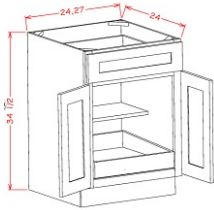

Double Door Single Rollout Shelf Base - Base Cabinets

Gray Mist

B241RS	Rollout Shelf Base - 24"W x 34-1/2"H x 24"D - 2 Doors - 1 Drawer -1	$465.60
B271RS	Rollout Shelf Base - 27"W x 34-1/2"H x 24"D - 2 Doors - 1 Drawer -1	$507.71
B331RS	Rollout Shelf Base - 33"W x 34-1/2"H x 24"D - 2 Doors - 2 Drawer	$615.64
B361RS	Rollout Shelf Base - 36"W x 34-1/2"H x 24"D - 2 Doors - 2 Drawer	$654.36