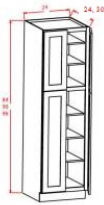

Pantry Cabinet Double Door - Tall Cabinets

Gray Mist

U248424	Wall Pantry - 24"W x 24"D x 84"H - 4 Doors - 1 Fixed Shelf - 5 A	$889.59
U249024	Wall Pantry - 24"W x 24"D x 90"H - 4 Doors - 1 Fixed Shelf - 5 A	$925.40
U249624	Wall Pantry - 24"W x 24"D x 96"H - 4 Doors - 1 Fixed Shelf - 6 A	$971.38
U308424	Wall Pantry - 30"W x 24"D x 84"H - 4 Doors - 1 Fixed Shelf - 5 A	$951.54
U309024	Wall Pantry - 30"W x 24"D x 90"H - 4 Doors - 1 Fixed Shelf - 5 A	$991.23
U309624	Wall Pantry - 30"W x 24"D x 96"H - 4 Doors - 1 Fixed Shelf - 6 A	$1042.05