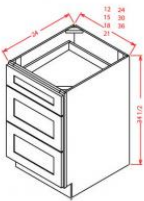

Three Drawer Pack Base - Base Cabinets

Gray Mist

3DB12	Drawer Pack - 12"W x 24"D x 34-1/2"H - 3 Drawers	$390.10
3DB15	Drawer Pack - 15"W x 24"D x 34-1/2"H - 3 Drawers	$428.34
3DB18	Drawer Pack - 18"W x 24"D x 34-1/2"H - 3 Drawers	$457.38
3DB21	Drawer Pack - 21"W x 24"D x 34-1/2"H - 3 Drawers	$485.45
3DB24	Drawer Pack - 24"W x 24"D x 34-1/2"H - 3 Drawers	$514.49
3DB30	Drawer Pack - 30"W x 24"D x 34-1/2"H - 3 Drawers	$580.31
3DB36	Drawer Pack - 36"W x 24"D x 34-1/2"H - 3 Drawers	$659.69