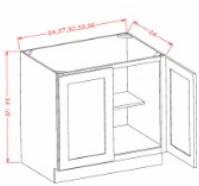

Double Door Double Rollout Shelf Base - Base Cabinets

Gray Mist

B242RS	Rollout Shelf Base - 24"W x 34-1/2"H x 24"D - 2 Doors - 1 Drawer -2	\$550.30
B272RS	Rollout Shelf Base - 27"W x 34-1/2"H x 24"D - 2 Doors - 1 Drawer -2	\$597.74
B332RS	Rollout Shelf Base - 33"W x 34-1/2"H x 24"D - 2 Doors - 2 Drawer	\$715.35
B362RS	Rollout Shelf Base - 36"W x 34-1/2"H x 24"D - 2 Doors - 2 Drawer	\$759.88

Single Full Height Door Base - Base Cabinets

Gray Mist

B12FH	Full Height Door Base - 12"W x 34-1/2"H x 24"D - 1 Door -1 Shelf	\$369.29
B15FH	Full Height Door Base - 15"W x 34-1/2"H x 24"D - 1 Door -1 Shelf	\$415.27
B18FH	Full Height Door Base - 18"W x 34-1/2"H x 24"D - 1 Door -1 Shelf	\$459.80
B21FH	Full Height Door Base - 21"W x 34-1/2"H x 24"D - 1 Door -1 Shelf	\$504.32

Double Full Height Door Base - Base Cabinets

Gray Mist

B24FH	Full Height Door Base - 24"W x 34-1/2"H x 24"D - 2 Doors -1 Shelf	\$568.21
B27FH	Full Height Door Base - 27"W x 34-1/2"H x 24"D - 2 Doors -1 Shelf	\$623.39
B30FH	Full Height Door Base - 30"W x 34-1/2"H x 24"D - 2 Doors -1 Shelf	\$709.06
B33FH	Full Height Door Base - 33"W x 34-1/2"H x 24"D - 2 Doors -1 Shelf	\$756.97
B36FH	Full Height Door Base - 36"W x 34-1/2"H x 24"D - 2 Doors -1 Shelf	\$808.76

Full Height Single Door Single Rollout Shelf Base - Base Cabinets

Gray Mist

B18FH1RS	Full Height Rollout Shelf Base - 18"W x 34-1/2"H x 24"D - 1 Door -1	\$532.88
B21FH1RS	Full Height Rollout Shelf Base - 21"W x 34-1/2"H x 24"D - 1 Door -1	\$583.22