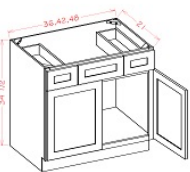

Vanity Combo Bases - Bathroom Vanities

Gray Mist

VSD36	Vanity - 36"W x 34-1/2"H x 21"D - 2 Doors - 2 To	$502.39
VSD42	Vanity - 42"W x 34-1/2"H x 21"D - 2 Doors - 2 Top Draw	$557.08
VSD48	Vanity - 48"W x 34-1/2"H x 21"D - 2 Doors - 2 To	$611.29