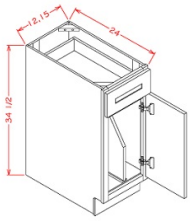

Tray Divider w/ Drawer - Base Cabinets

Gray Mist

B12TD	Tray Divider Base - 12"W x 34-1/2"H x 24"D - 1 Door - 1 Drawer - 1	$335.89
B15TD	Tray Divider Base - 15"W x 34-1/2"H x 24"D - 1 Door - 1 Drawer - 1	$366.38
B18TD	Tray Divider Base - 18"W x 34-1/2"H x 24"D - 1 Door - 1 Drawer - 2	$423.98