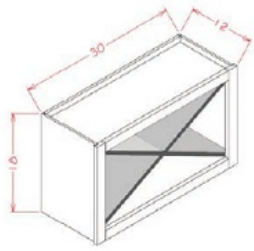

Wall Open Cabinet - Accessories

Gray Mist

WOC3018	Wall Open Cabinet - 30"W x 12"D x 18"H	\$139.87
---------	--	----------

Wall X Wine Rack - Accessories

Gray Mist

WXRSHLF	Wall X Wine Rack - 30"W x 12"D x 18"H (Only shelf, to be used with	\$47.43
---------	--	---------

Wall Microwave Shelf - Accessories

Gray Mist

WMSSHELF	Wall Microwave Shelf - 26-1/2"W x 17"D x 3/4"T (Only shelf, to b	\$82.28
----------	--	---------

Floating Shelf - Accessories

Gray Mist

FS36	Floating Shelf - 36"W x 11"D x 1-1/2"H	\$153.91
FS48	Floating Shelf - 48"W x 11"D x 1-1/2"H	\$181.98
FS60	Floating Shelf - 60"W x 11"D x 1-1/2"H	\$234.74