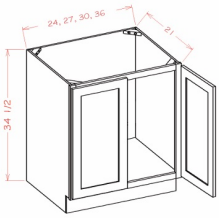

Full Height Double Door Sink Base Vanity - Bathroom Vanities

Gray Mist

VS24FH	Vanity - 24"W x 34-1/2"H x 21"D - 2 Doors	$489.32
VS27FH	Vanity - 27"W x 34-1/2"H x 21"D - 2 Doors	$529.98
VS30FH	Vanity - 30"W x 34-1/2"H x 21"D - 2 Doors	$574.50
VS36FH	Vanity - 36"W x 34-1/2"H x 21"D - 2 Doors	$657.75