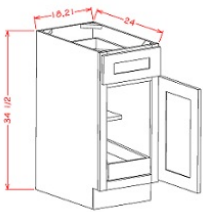

Single Door Single Rollout Shelf Base - Base Cabinets

Gray Mist

B181RS	Rollout Shelf Base - 18"W x 34-1/2"H x 24"D - 1 Door - 1 Drawer -1	\$393.49
B211RS	Rollout Shelf Base - 21"W x 34-1/2"H x 24"D - 1 Door - 1 Drawer -1	\$425.43