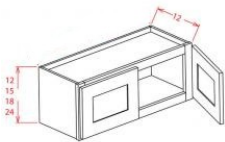

30" Bridge - Wall Cabinets

Gray Mist

W3012	Wall Cabinet - 30"W x 12"D x 12"H - 2 Doors	$183.92
W3015	Wall Cabinet - 30"W x 12"D x 15"H - 2 Doors	$205.21
W3018	Wall Cabinet - 30"W x 12"D x 18"H - 2 Doors	$223.60
W3024	Wall Cabinet - 30"W x 12"D x 24"H - 2 Doors	$267.16