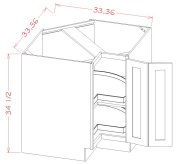

Easy Reach (with Lazy Susan) Base Corner Cabinet - Base Cabinets

Gray Mist

LSB33	Easy Reach Base Corner Cabinet (with lazy susan) - 33"W x 33"D x	\$644.68
LSB36	Easy Reach Base Corner Cabinet (with lazy susan) - 36"W x 36"D x	\$692.60