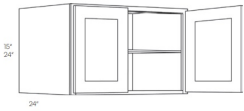

24" Deep - Wall Cabinets

Honey Oak

W301524	Wall - 30"W x 15"H x 24"D - 2 Doors - 1 Shelf	$218.29
W302424	Wall - 30"W x 24"H x 24"D - 2 Doors - 1 Shelf	$303.43
W361524	Wall - 36"W x 15"H x 24"D - 2 Doors - 1 Shelf	$243.04
W362424	Wall - 36"W x 24"H x 24"D - 2 Doors - 1 Shelf	$350.46