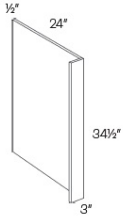

Tall Fillers - Panels and Fillers

Honey Oak

F396	Tall Filler - 3"W x 96"H x 3/4"T (Fillers finished on all 4 side)	\$59.40
F696	Tall Filler - 6"W x 96"H x 3/4"T (Fillers finished on all 4 side)	\$115.83

Dishwasher Return Panel - Panels and Fillers

Honey Oak

DWR3	Dishwasher Return Panel - 24"W x 34 1/2"H x 3/4"T (3" return - SOLI)	\$78.70
------	--	---------

Refrigerator End Panel - Panels and Fillers

Honey Oak