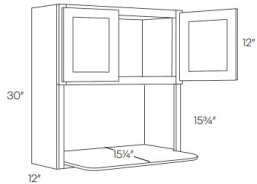

Microwave Wall Cabinet - Accessories

Honey Oak

MW3030	Microwave Cabinet - 30"W x 30"H x 12"D - 2 Doors (12"H eac	$309.37