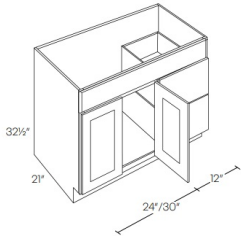

Double Door and Drawer Sink Base Vanity - Bathroom Vanities

Honey Oak

V3621D	Vanity - 36"W x 32-1/2"H x 21"D - 2 Doors - 2 Drawers on right -	$436.09
V4221D	Vanity - 42"W x 32-1/2"H x 21"D - 2 Doors - 2 Drawers on right -	$442.53