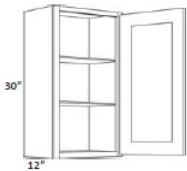

30" High Single Door - Wall Cabinets **Honey Oak**

W0930	Wall - 09"W x 30"H x 12"D - 1 Door - 2 Shelves	\$128.70
W1230	Wall - 12"W x 30"H x 12"D - 1 Door - 2 Shelves	\$143.05
W1530	Wall - 15"W x 30"H x 12"D - 1 Door - 2 Shelves	\$154.44
W1830	Wall - 18"W x 30"H x 12"D - 1 Door - 2 Shelves	\$173.74
W2130	Wall - 21"W x 30"H x 12"D - 1 Door - 2 Shelves	\$207.40