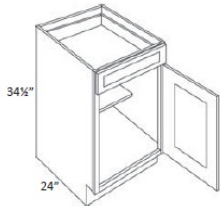

Double Door Wall Blind Corner - Wall Cabinets

Honey Oak

BLW39/4230	Wall Blind Corner - 39"W x 30"H x 12"D - 2 Doors (W2430) - 2 She	\$411.84
BLW39/4242	Wall Blind Corner - 39"W x 42"H x 12"D - 2 Doors (W2442) - 3 She	\$535.09
BLW42/4530	Wall Blind Corner - 42"W x 30"H x 12"D - 2 Doors (W2730) - 2 She	\$451.93

Single Door with Drawer Base - Base Cabinets

Honey Oak

B09	Base - 9"W x 34-1/2"H x 24"D - 1 Door - 1 Drawer - 1 Shelf (10"D)	\$188.10
B12	Base - 12"W x 34-1/2"H x 24"D - 1 Door - 1 Drawer - 1 Shelf (10"	\$214.83
B15	Base - 15"W x 34-1/2"H x 24"D - 1 Door - 1 Drawer - 1 Shelf (10"D)	\$225.72
B18	Base - 18"W x 34-1/2"H x 24"D - 1 Door - 1 Drawer - 1 Shelf (10"D)	\$237.10
B21	Base - 21"W x 34-1/2"H x 24"D - 1 Door - 1 Drawer -1 Shelf (10"D)	\$269.28