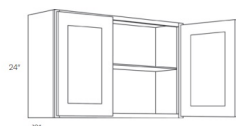

24" High - Wall Cabinets

Honey Oak

W1824	Wall - 18"W x 24"H x 12"D - 1 Door - 1 Shelf	$169.29
W2424	Wall - 24"W x 24"H x 12"D - 2 Doors - 1 Shelf	$223.74
W2724	Wall - 27"W x 24"H x 12"D - 2 Doors - 1 Shelf	$226.71
W3024	Wall - 30"W x 24"H x 12"D - 2 Doors - 1 Shelf	$233.14
W3324	Wall - 33"W x 24"H x 12"D - 2 Doors - 1 Shelf	$241.56
W3624	Wall - 36"W x 24"H x 12"D - 2 Doors - 1 Shelf	$258.88
W4224	Wall - 42"W x 24"H x 12"D - 2 Doors - 1 Shelf	$308.38
W4824	Wall - 48"W x 24"H x 12"D - 4 Doors - 1 Shelf	$344.52