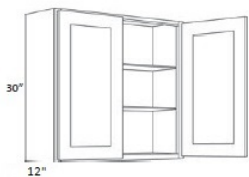

30" High Double Door - Wall Cabinets **Honey Oak**

W2430	Wall - 24"W x 30"H x 12"D - 2 Doors - 2 Shelves	$221.26
W2730	Wall - 27"W x 30"H x 12"D - 2 Doors - 2 Shelves	$244.03
W3030	Wall - 30"W x 30"H x 12"D - 2 Doors - 2 Shelves	$249.48
W3330	Wall - 33"W x 30"H x 12"D - 2 Doors - 2 Shelves	$271.75
W3630	Wall - 36"W x 30"H x 12"D - 2 Doors - 2 Shelves	$289.08
W3930	Wall - 39"W x 30"H x 12"D - 2 Doors - 2 Shelves	$312.84
W4230	Wall - 42"W x 30"H x 12"D - 2 Doors - 2 Shelves	$331.65