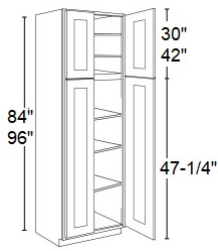

Pantry Cabinet Double Door - Tall Cabinets

Honey Oak

UC2424x84	Wall Pantry - 24"W x 84"H x 24"D - 4 Doors (Upper: 30"H and Lowe	$828.13
UC2424x96	Wall Pantry - 24"W x 96"H x 24"D - 4 Doors (Upper: 42"H and Lowe	$1045.44