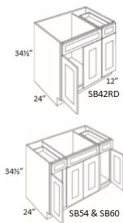

Double Door with Drawer(s) Base - Base Cabinets

Honey Oak

B24	Base - 24"W x 34-1/2"H x 24"D - 2 Doors - 1 Drawer - 1 Shelf (10"D)	\$287.10
B27	Base - 27"W x 34-1/2"H x 24"D - 2 Doors - 1 Drawer - 1 Shelf (10"D)	\$316.80
B30	Base - 30"W x 34-1/2"H x 24"D - 2 Doors - 2 Drawers - 1 Shelf (10"D)	\$345.51
B33	Base - 33"W x 34-1/2"H x 24"D - 2 Doors - 2 Drawers - 1 Shelf (10"D)	\$369.27
B36	Base - 36"W x 34-1/2"H x 24"D - 2 Doors - 2 Drawers - 1 Shelf (10"D)	\$387.58
B39	Base - 39"W x 34-1/2"H x 24"D - 2 Doors - 2 Drawers - 1 Shelf (10"D)	\$412.33
B42	Base - 42"W x 34-1/2"H x 24"D - 2 Doors - 2 Drawers - 1 Shelf (10"D)	\$434.61
B48	Base - 48"W x 34-1/2"H x 24"D - 4 Doors - 2 Drawers - 1 Shelf (1	\$485.10

Sink Base - Base Cabinets

Honey Oak

SB24	Sink Base - 24"W x 34-1/2"H x 24"D - 2 Doors - 1 Header	\$284.62
SB27	Sink Base - 27"W x 34-1/2"H x 24"D - 2 Doors - 1 Header	\$305.41
SB30	Sink Base - 30"W x 34-1/2"H x 24"D - 2 Doors - 2 Headers	\$324.72
SB33	Sink Base - 33"W x 34-1/2"H x 24"D - 2 Doors - 2 Headers	\$343.03
SB36	Sink Base - 36"W x 34-1/2"H x 24"D - 2 Doors - 2 Headers	\$351.45
SB39	Sink Base - 39"W x 34-1/2"H x 24"D - 2 Doors - 2 Headers	\$360.36
SB42	Sink Base - 42"W x 34-1/2"H x 24"D - 2 Doors - 2 Headers	\$367.78
SB48	Sink Base - 48"W x 34-1/2"H x 24"D - 4 Doors - 2 Headers	\$413.32

Combination Sink Base Cabinets - Base Cabinets

Honey Oak

SB42LD	Combination Sink Base Left - 42"W x 34-1/2"H x 24"D - 3 Doors -	\$390.55
SB42RD	Combination Sink Base Right - 42"W x 34-1/2"H x 24"D - 3 Doors -	\$390.55
SB54	Combination Sink Base - 54"W x 34-1/2"H x 24"D - 4 Doors (\$462.33
SB60	Combination Sink Base - 60"W x 34-1/2"H x 24"D - 4 Doors (\$503.41