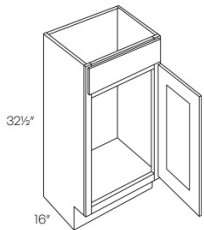

Single Door Sink Base Vanity - Bathroom Vanities

Honey Oak

V1816	Vanity - 18"W x 32-1/2"H x 16"D - 1 Door - 1 Header	$140.58