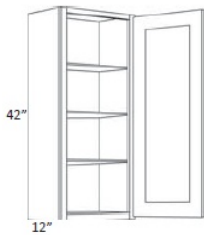

42" High Single Door - Wall Cabinets

Honey Oak

W0942	Wall - 09"W x 42"H x 12"D - 1 Door - 3 Shelves	$172.75
W1242	Wall - 12"W x 42"H x 12"D - 1 Door - 3 Shelves	$188.10
W1542	Wall - 15"W x 42"H x 12"D - 1 Door - 3 Shelves	$206.91
W1842	Wall - 18"W x 42"H x 12"D - 1 Door - 3 Shelves	$230.17
W2142	Wall - 21"W x 42"H x 12"D - 1 Door - 3 Shelves	$274.23