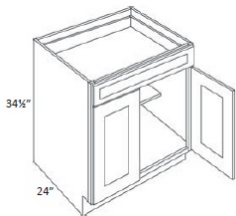

Single Door with Drawer Base - Base Cabinets

Honey Oak

B09	Base - 9"W x 34-1/2"H x 24"D - 1 Door - 1 Drawer - 1 Shelf (10"D)	\$188.10
B12	Base - 12"W x 34-1/2"H x 24"D - 1 Door - 1 Drawer - 1 Shelf (10"	\$214.83
B15	Base - 15"W x 34-1/2"H x 24"D - 1 Door - 1 Drawer - 1 Shelf (10"D)	\$225.72
B18	Base - 18"W x 34-1/2"H x 24"D - 1 Door - 1 Drawer - 1 Shelf (10"D)	\$237.10
B21	Base - 21"W x 34-1/2"H x 24"D - 1 Door - 1 Drawer -1 Shelf (10"D)	\$269.28

Double Door with Drawer(s) Base - Base Cabinets

Honey Oak

B24	Base - 24"W x 34-1/2"H x 24"D - 2 Doors - 1 Drawer - 1 Shelf (10"D)	\$287.10
B27	Base - 27"W x 34-1/2"H x 24"D - 2 Doors - 1 Drawer - 1 Shelf (10"D)	\$316.80
B30	Base - 30"W x 34-1/2"H x 24"D - 2 Doors - 2 Drawers - 1 Shelf (10"D)	\$345.51
B33	Base - 33"W x 34-1/2"H x 24"D - 2 Doors - 2 Drawers - 1 Shelf (10"D)	\$369.27
B36	Base - 36"W x 34-1/2"H x 24"D - 2 Doors - 2 Drawers - 1 Shelf (10"D)	\$387.58
B39	Base - 39"W x 34-1/2"H x 24"D - 2 Doors - 2 Drawers - 1 Shelf (10"D)	\$412.33
B42	Base - 42"W x 34-1/2"H x 24"D - 2 Doors - 2 Drawers - 1 Shelf (10"D)	\$434.61
B48	Base - 48"W x 34-1/2"H x 24"D - 4 Doors - 2 Drawers - 1 Shelf (1	\$485.10