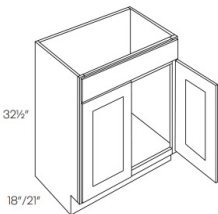

Double Door Sink Base Vanity - Bathroom Vanities

Honey Oak

V2418	Vanity - 24"W x 32-1/2"H x 18"D - 2 Doors - 1 Header	$181.17
V2421	Vanity - 24"W x 32-1/2"H x 21"D - 2 Doors - 1 Header	$195.03
V3018	Vanity - 30"W x 32-1/2"H x 18"D - 2 Doors - 1 Header	$230.17
V3021	Vanity - 30"W x 32-1/2"H x 21"D - 2 Doors - 1 Header	$244.03
V3621	Vanity - 36"W x 32-1/2"H x 21"D - 2 Doors - 1 Header	$295.02