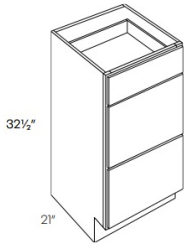

Vanity Drawer Base Cabinet - Bathroom Vanities

Honey Oak

VDB15	Vanity Drawer - 15"W x 32-1/2"H x 21"D - 3 Drawers	$323.23
VDB18	Vanity Drawer - 18"W x 32-1/2"H x 21"D - 3 Drawers	$330.66