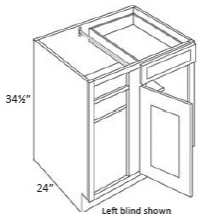

Honey Oak

CSB36	Corner Sink Base Cabinet- 32"W (Door front is 18"W) x 34 1/2"H x 24"	\$583.11
-------	--	----------

Drawer Pack Base - Base Cabinets

Honey Oak

DB12	Drawer Pack- 12"W x 34-1/2"H x 24"D - 3 Drawers	\$316.30
DB15	Drawer Pack- 15"W x 34-1/2"H x 24"D - 3 Drawers	\$331.65
DB18	Drawer Pack- 18"W x 34-1/2"H x 24"D - 3 Drawers	\$341.55
DB21	Drawer Pack- 21"W x 34-1/2"H x 24"D - 3 Drawers	\$355.41
DB24	Drawer Pack- 24"W x 34-1/2"H x 24"D - 3 Drawers	\$367.78

Easy Reach (with Lazy Susan) Corner Base Cabinet - Base Cabinets

Honey Oak

CAR36	Easy Reach Corner Base Cabinet (with lazy susan)- 32"W x 20"D x 34"	\$628.65
-------	---	----------

Blind Base Cabinet - Base Cabinets

Honey Oak

BLB36/39	Blind Base Cabinet - 30"W x 34-1/2"H x 24"D - 1 Door (B12)	\$384.61
BLB39/42	Blind Base Cabinet - 36"W x 34-1/2"H x 24"D - 1 Door (B15) - 1 D	\$397.48
BLB42/45	Blind Base Cabinet - 42"W x 34-1/2"H x 24"D - 1 Door (B18) - 1 D	\$424.21