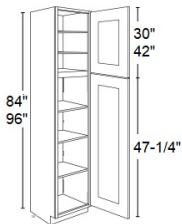

Honey Oak

BLB36/39	Blind Base Cabinet - 30"W x 34-1/2"H x 24"D - 1 Door (B12)	\$384.61
BLB39/42	Blind Base Cabinet - 36"W x 34-1/2"H x 24"D - 1 Door (B15) - 1 D	\$397.48
BLB42/45	Blind Base Cabinet - 42"W x 34-1/2"H x 24"D - 1 Door (B18) - 1 D	\$424.21

Honey Oak

UC1824x84	Wall Pantry - 18"W x 84"H x 24"D - 2 Doors (Upper: 30"H and Lowe	\$719.23
UC1824x96	Wall Pantry - 18"W x 96"H x 24"D - 2 Doors (Upper: 42"H and Lowe	\$934.56

Pantry Cabinet Double Door - Tall Cabinets