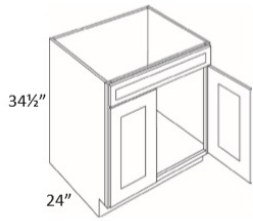

Sink Base - Base Cabinets

Honey Oak

SB24	Sink Base - 24"W x 34-1/2"H x 24"D - 2 Doors - 1 Header	$284.62
SB27	Sink Base - 27"W x 34-1/2"H x 24"D - 2 Doors - 1 Header	$305.41
SB30	Sink Base - 30"W x 34-1/2"H x 24"D - 2 Doors - 2 Headers	$324.72
SB33	Sink Base - 33"W x 34-1/2"H x 24"D - 2 Doors - 2 Headers	$343.03
SB36	Sink Base - 36"W x 34-1/2"H x 24"D - 2 Doors - 2 Headers	$351.45
SB39	Sink Base - 39"W x 34-1/2"H x 24"D - 2 Doors - 2 Headers	$360.36
SB42	Sink Base - 42"W x 34-1/2"H x 24"D - 2 Doors - 2 Headers	$367.78
SB48	Sink Base - 48"W x 34-1/2"H x 24"D - 4 Doors - 2 Headers	$413.32