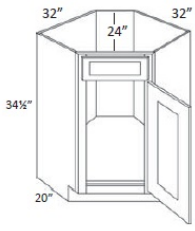

Combination Sink Base Cabinets - Base Cabinets

Honey Oak

SB42LD	Combination Sink Base Left - 42"W x 34-1/2"H x 24"D - 3 Doors -	\$390.55
SB42RD	Combination Sink Base Right - 42"W x 34-1/2"H x 24"D - 3 Doors -	\$390.55
SB54	Combination Sink Base - 54"W x 34-1/2"H x 24"D - 4 Doors (\$462.33
SB60	Combination Sink Base - 60"W x 34-1/2"H x 24"D - 4 Doors (\$503.41

Corner Sink Front - Base Cabinets

Honey Oak

CSF36	Corner Sink Front and Kicker- 18"W (Door front) x 34 1/2"H x 24"D -	\$154.44
CSFFL36	Corner Sink Front Floor (Used with CSF36)	\$71.77

Corner Sink Base Cabinet - Base Cabinets

Honey Oak

CSB36	Corner Sink Base Cabinet- 32"W (Door front is 18"W) x 34 1/2"H x 24"	\$583.11
-------	--	----------

Drawer Pack Base - Base Cabinets

Honey Oak

DB12	Drawer Pack- 12"W x 34-1/2"H x 24"D - 3 Drawers	\$316.30
DB15	Drawer Pack- 15"W x 34-1/2"H x 24"D - 3 Drawers	\$331.65
DB18	Drawer Pack- 18"W x 34-1/2"H x 24"D - 3 Drawers	\$341.55
DB21	Drawer Pack- 21"W x 34-1/2"H x 24"D - 3 Drawers	\$355.41
DB24	Drawer Pack- 24"W x 34-1/2"H x 24"D - 3 Drawers	\$367.78