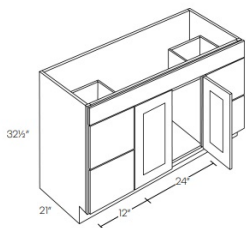

Double Door and Four Drawers Sink Base Vanity - Bathroom Vanities

Honey Oak

V4821DD	Vanity - 48"W x 32-1/2"H x 21"D - 4 Doors - 2 Drawers on right a	$506.38