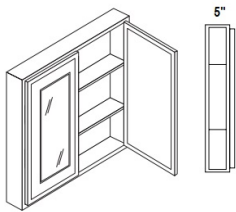

Double Door Medicine Cabinet - Bathroom Vanities

Honey Oak

MC2430	Medicine Cabinet - 24"W x 30"H x 5"D - 2 Doors -	$251.46
MC3030	Medicine Cabinet - 30"W x 30"H x 5"D - 2 Doors -	$280.66
MC3630	Medicine Cabinet - 36"W x 30"H x 5"D - 2 Doors -	$315.81