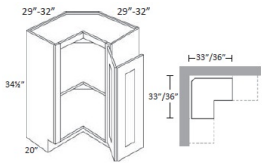

Honey Oak

CSB36	Corner Sink Base Cabinet- 32"W (Door front is 18"W) x 34 1/2"H x 24"	\$583.11
-------	--	----------

Drawer Pack Base - Base Cabinets

Honey Oak

DB12	Drawer Pack- 12"W x 34-1/2"H x 24"D - 3 Drawers	\$316.30
DB15	Drawer Pack- 15"W x 34-1/2"H x 24"D - 3 Drawers	\$331.65
DB18	Drawer Pack- 18"W x 34-1/2"H x 24"D - 3 Drawers	\$341.55
DB21	Drawer Pack- 21"W x 34-1/2"H x 24"D - 3 Drawers	\$355.41
DB24	Drawer Pack- 24"W x 34-1/2"H x 24"D - 3 Drawers	\$367.78

Easy Reach (with Lazy Susan) Corner Base Cabinet - Base Cabinets

Honey Oak

CAR36	Easy Reach Corner Base Cabinet (with lazy susan)- 32"W x 20"D x 34"	\$628.65
-------	---	----------

Blind Base Cabinet - Base Cabinets