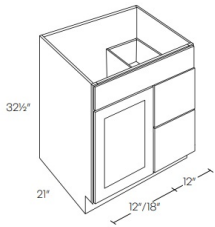

Single Door and Drawer Sink Base Vanity - Bathroom Vanities

Honey Oak

V2421D	Vanity - 24"W x 32-1/2"H x 21"D - 1 Door - 2 Drawers on right -	$281.65
V3021D	Vanity - 30"W x 32-1/2"H x 21"D - 1 Door - 2 Drawers on right -	$386.10