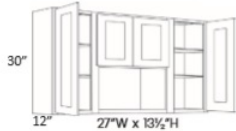

30" High Open Wall - Wall Cabinets

Honey Oak

W6030-O	Wall - 60"W x 30"H x 12"D - 4 Doors (15"W each) - 4 Shelve	$428.67