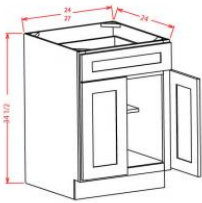

Double Doors with Drawer(s) Base - Base Cabinets

Ivory Elegance

B27	Base - 27"W x 24"D x 34-1/2"H - 2 Doors 1 Drawer 1 Shelf	$486.73
B30	Base - 30"W x 24"D x 34-1/2"H - 2 Doors 2 Drawers 1 Shelf	$565.71
B33	Base - 33"W x 24"D x 34-1/2"H - 2 Doors 2 Drawers 1 Shelf	$600.63
B36	Base - 36"W x 24"D x 34-1/2"H - 2 Doors 2 Drawers 1 Shelf	$640.39
B42	Base - 42"W x 24"D x 34-1/2"H - 2 Doors 2 Drawers 1 Shelf	$679.07