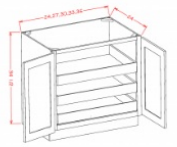

Full Height Double Door Single Rollout Shelf Bases - Base Cabinets

Ivory Elegance

| | | |
|----------|---|-----------|
| B27FH1RS | Full Height Rollout Shelf Base - 27"W x 34-1/2"H x 24"D - 2 Doors - | \$826.27 |
| B30FH1RS | Full Height Rollout Shelf Base - 30"W x 34-1/2"H x 24"D - 2 Doors - | \$932.11 |
| B33FH1RS | Full Height Rollout Shelf Base - 33"W x 34-1/2"H x 24"D - 2 Doors - | \$993.35 |
| B36FH1RS | Full Height Rollout Shelf Base - 36"W x 34-1/2"H x 24"D - 2 Doors - | \$1059.43 |

Full Height Double Door Double Rollout Shelf Bases - Base Cabinets

Ivory Elegance

| | | |
|----------|---|-----------|
| B27FH2RS | Full Height Rollout Shelf Base - 27"W x 34-1/2"H x 24"D - 2 Doors - | \$926.20 |
| B30FH2RS | Full Height Rollout Shelf Base - 30"W x 34-1/2"H x 24"D - 2 Doors - | \$1037.41 |
| B33FH2RS | Full Height Rollout Shelf Base - 33"W x 34-1/2"H x 24"D - 2 Doors - | \$1104.56 |
| B36FH2RS | Full Height Rollout Shelf Base - 36"W x 34-1/2"H x 24"D - 2 Doors - | \$1176.55 |

Full Height Double Door Triple Rollout Shelf Bases - Base Cabinets

Ivory Elegance

| | | |
|----------|---|-----------|
| B27FH3RS | Full Height Rollout Shelf Base - 27"W x 34-1/2"H x 24"D - 2 Doors - | \$1026.12 |
| B30FH3RS | Full Height Rollout Shelf Base - 30"W x 34-1/2"H x 24"D - 2 Doors - | \$1142.70 |
| B33FH3RS | Full Height Rollout Shelf Base - 33"W x 34-1/2"H x 24"D - 2 Doors - | \$1215.77 |
| B36FH3RS | Full Height Rollout Shelf Base - 36"W x 34-1/2"H x 24"D - 2 Doors - | \$1293.13 |