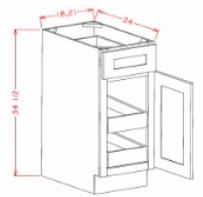

Single Door Double Rollout Shelf Base - Base Cabinets

Ivory Elegance

B182RS	Rollout Shelf Base - 18"W x 34-1/2"H x 24"D - 1 Door - 1 Drawer -2	$536.16
B212RS	Rollout Shelf Base - 21"W x 34-1/2"H x 24"D - 1 Door - 1 Drawer -2	$578.60