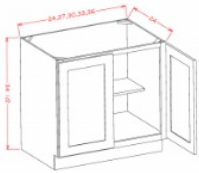

Single Full Height Door Base - Base Cabinets

Ivory Elegance

| | | |
|-------|--|----------|
| B12FH | Full Height Door Base - 12"W x 34-1/2"H x 24"D - 1 Door -1 Shelf | \$430.32 |
| B15FH | Full Height Door Base - 15"W x 34-1/2"H x 24"D - 1 Door -1 Shelf | \$483.51 |
| B18FH | Full Height Door Base - 18"W x 34-1/2"H x 24"D - 1 Door -1 Shelf | \$536.16 |
| B21FH | Full Height Door Base - 21"W x 34-1/2"H x 24"D - 1 Door -1 Shelf | \$587.74 |

Double Full Height Door Base - Base Cabinets

Ivory Elegance

| | | |
|-------|---|----------|
| B27FH | Full Height Door Base - 27"W x 34-1/2"H x 24"D - 2 Doors -1 Shelf | \$726.34 |
| B30FH | Full Height Door Base - 30"W x 34-1/2"H x 24"D - 2 Doors -1 Shelf | \$826.27 |
| B33FH | Full Height Door Base - 33"W x 34-1/2"H x 24"D - 2 Doors -1 Shelf | \$882.68 |
| B36FH | Full Height Door Base - 36"W x 34-1/2"H x 24"D - 2 Doors -1 Shelf | \$942.85 |