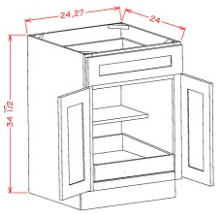

Double Door Single Rollout Shelf Base - Base Cabinets

Ivory Elegance

B271RS	Rollout Shelf Base - 27"W x 34-1/2"H x 24"D - 2 Doors - 1 Drawer -1	$586.66
B301RS	Rollout Shelf Base - 30"W x 34-1/2"H x 24"D - 2 Doors - 1 Drawer -1	$671.55
B331RS	Rollout Shelf Base - 33"W x 34-1/2"H x 24"D - 2 Doors - 1 Drawer -1	$711.84
B361RS	Rollout Shelf Base - 36"W x 34-1/2"H x 24"D - 2 Doors - 1 Drawer -1	$756.97