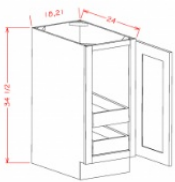

Full Height Single Door Single Rollout Shelf Base - Base Cabinets

Ivory Elegance

| | | |
|----------|---|----------|
| B18FH1RS | Full Height Rollout Shelf Base - 18"W x 34-1/2"H x 24"D - 1 Door -1 | \$617.28 |
| B21FH1RS | Full Height Rollout Shelf Base - 21"W x 34-1/2"H x 24"D - 1 Door -1 | \$675.31 |

Full Height Single Door Double Rollout Shelf Bases - Base Cabinets

Ivory Elegance

| | | |
|----------|---|----------|
| B18FH2RS | Full Height Rollout Shelf Base - 18"W x 34-1/2"H x 24"D - 1 Door -2 | \$698.41 |
| B21FH2RS | Full Height Rollout Shelf Base - 21"W x 34-1/2"H x 24"D - 1 Door -2 | \$762.34 |