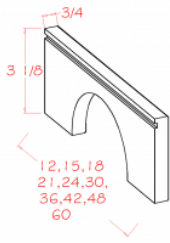

TAA12	Toe Kick Arched Apron Moulding - 12"W X 3-1/8"H X 3/4"D (Finished o	$43.51
TAA15	Toe Kick Arched Apron Moulding - 15"W X 3-1/8"H X 3/4"D (Finished o	$46.73
TAA18	Toe Kick Arched Apron Moulding - 18"W X 3-1/8"H X 3/4"D (Finished o	$49.42
TAA21	Toe Kick Arched Apron Moulding - 21"W X 3-1/8"H X 3/4"D (Finished o	$53.18
TAA24	Toe Kick Arched Apron Moulding - 24"W X 3-1/8"H X 3/4"D (Finished o	$55.87
TAA30	Toe Kick Arched Apron Moulding - 30"W X 3-1/8"H X 3/4"D (Finished o	$63.39
TAA36	Toe Kick Arched Apron Moulding - 36"W X 3-1/8"H X 3/4"D (Finished o	$68.76
TAA42	Toe Kick Arched Apron Moulding - 42"W X 3-1/8"H X 3/4"D (Finished o	$75.75
TAA48	Toe Kick Arched Apron Moulding - 48"W X 3-1/8"H X 3/4"D (Finished o	$90.79
TAA60	Toe Kick Arched Apron Moulding - 60"W X 3-1/8"H X 3/4"D (Finished o	$104.22

CF4	Circle Foot - 3"W x 3"D x 3-3/4"H (Must be used with Toe Kick Apron	$38.14

TF4	Taper Foot - 3"W x 3"D x 3-3/4"H (Must be used with Toe Kick Apron	$53.18

VS24	Vanity - 24"W x 21"D x 34-1/2"H - 2 Doors	$351.35
VS27	Vanity - 27"W x 21"D x 34-1/2"H - 2 Doors	$378.21
VS30	Vanity - 30"W x 21"D x 34-1/2"H - 2 Doors	$408.30
VS36	Vanity - 36"W x 21"D x 34-1/2"H - 2 Doors	$464.71
V3021DL	Vanity - 30"W x 21"D x 34-1/2"H - 1 Door - 3 Left Drawers	$593.11
V3621DL	Vanity - 36"W x 21"D x 34-1/2"H - 2 Doors - 3 Left Drawers	$656.50