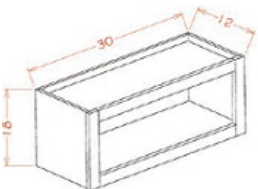

Wall Open Cabinet - Accessories

Ivory Elegance

WOC3018	Wall Open Cabinet - 30"W x 12"D x 18"H	$155.26