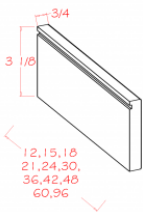

Toe Kick Apron Molding (TAM) - Moldings

Ivory Elegance

TAM12	Toe Kick Apron Molding (TAM) - 12"W X 3-1/8"H X 3/4"D (Finished on	$32.23
TAM15	Toe Kick Apron Molding (TAM) - 15"W X 3-1/8"H X 3/4"D (Finished on	$35.99
TAM18	Toe Kick Apron Molding (TAM) - 18"W X 3-1/8"H X 3/4"D (Finished on	$38.68
TAM21	Toe Kick Apron Molding (TAM) - 21"W X 3-1/8"H X 3/4"D (Finished on	$42.44
TAM24	Toe Kick Apron Molding (TAM) - 24"W X 3-1/8"H X 3/4"D (Finished on	$45.12
TAM30	Toe Kick Apron Molding (TAM) - 30"W X 3-1/8"H X 3/4"D (Finished on	$51.57
TAM36	Toe Kick Apron Molding (TAM) - 36"W X 3-1/8"H X 3/4"D (Finished on	$58.02
TAM42	Toe Kick Apron Molding (TAM) - 42"W X 3-1/8"H X 3/4"D (Finished on	$64.46
TAM48	Toe Kick Apron Molding (TAM) - 48"W X 3-1/8"H X 3/4"D (Finished on	$78.97
TAM60	Toe Kick Apron Molding (TAM) - 60"W X 3-1/8"H X 3/4"D (Finished on	$92.40
TAM96	Toe Kick Apron Molding (TAM) - 96"W X 3-1/8"H X 3/4"D (Finished on	$143.44