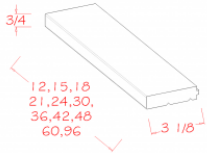

Toe Kick Apron Support (TAS) - Moldings

Ivory Elegance

TAS12	Toe Kick Apron Support (TAS) - 12"W X 3/4"H X 3-1/8"D (Finished on	$29.01
TAS15	Toe Kick Apron Support (TAS) - 15"W X 3/4"H X 3-1/8"D (Finished on	$31.15
TAS18	Toe Kick Apron Support (TAS) - 18"W X 3/4"H X 3-1/8"D (Finished on	$33.30
TAS21	Toe Kick Apron Support (TAS) - 21"W X 3/4"H X 3-1/8"D (Finished on	$35.45
TAS24	Toe Kick Apron Support (TAS) - 24"W X 3/4"H X 3-1/8"D (Finished on	$37.60
TAS30	Toe Kick Apron Support (TAS) - 30"W X 3/4"H X 3-1/8"D (Finished on	$42.44
TAS36	Toe Kick Apron Support (TAS) - 36"W X 3/4"H X 3-1/8"D (Finished on	$56.94
TAS42	Toe Kick Apron Support (TAS) - 42"W X 3/4"H X 3-1/8"D (Finished on	$63.39
TAS48	Toe Kick Apron Support (TAS) - 48"W X 3/4"H X 3-1/8"D (Finished on	$75.21
TAS60	Toe Kick Apron Support (TAS) - 60"W X 3/4"H X 3-1/8"D (Finished on	$81.12
TAS96	Toe Kick Apron Support (TAS) - 96"W X 3/4"H X 3-1/8"D (Finished on	$104.22