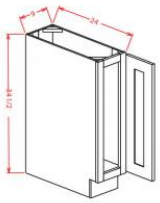

Single Door Base Tray - Base Cabinets

Ivory Elegance

BT9	Base Tray - 9"W x 34-1/2"H x 24"D - 1 Door	$222.41