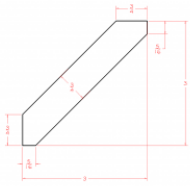

CM8 - Moldings

Ivory Elegance

CM8 Crown Molding - 96"L x 2-9/16"H (Takes Up 1-3/4" of Wall Space F) \$74.67

DCM Crown Molding - 96"L x 3-5/8"H (Takes Up 3" of Wall Space From T) \$111.74

Crown Molding Long Flat - Moldings

Ivory Elegance

LACM8 Large Angular Crown Molding - 96"L x 3"H (Takes Up 3" of Wall Sp) \$105.29

ICM - Moldings

Ivory Elegance

ICM Royal Crown Molding - 96"L x 4-3/16"H x 2-1/2"D (Tak) \$149.35

ROPE Rope - 96"L x 3/8"W x 3/4"H \$26.86