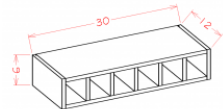

Wall Wine Cubby - Accessories

Ivory Elegance

WWC630	Wall Wine Cubby - 30"W X 6"H X 12"D	$166.54

PR3015	Plate Rack - 30"W x 12"D x 15"H	$283.12