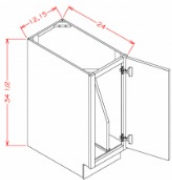

Full Height Single Door Double Rollout Shelf Bases - Base Cabinets

Ivory Elegance

| | | |
|----------|---|----------|
| B18FH2RS | Full Height Rollout Shelf Base - 18"W x 34-1/2"H x 24"D - 1 Door -2 | \$698.41 |
| B21FH2RS | Full Height Rollout Shelf Base - 21"W x 34-1/2"H x 24"D - 1 Door -2 | \$762.34 |

Full Height Single Door Triple Rollout Shelf Bases - Base Cabinets

Ivory Elegance

| | | |
|----------|---|----------|
| B18FH3RS | Full Height Rollout Shelf Base - 18"W x 34-1/2"H x 24"D - 1 Door -3 | \$780.07 |
| B21FH3RS | Full Height Rollout Shelf Base - 21"W x 34-1/2"H x 24"D - 1 Door -3 | \$849.91 |

Full Height Tray Divider Base - Base Cabinets

Ivory Elegance

| | | |
|---------|--|----------|
| B12FHTD | Full Height Tray Divider Base - 12"W x 34-1/2"H x 24"D - 1 Door -1 | \$502.31 |
| B15FHTD | Full Height Tray Divider Base - 15"W x 34-1/2"H x 24"D - 1 Door -1 | \$558.72 |
| B18FHTD | Full Height Tray Divider Base - 18"W x 34-1/2"H x 24"D - 1 Door -2 | \$643.07 |