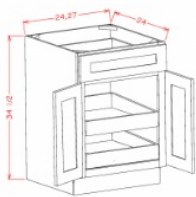

Double Door Double Rollout Shelf Base - Base Cabinets

Ivory Elegance

B272RS	Rollout Shelf Base - 27"W x 34-1/2"H x 24"D - 2 Doors - 1 Drawer -2	$686.59
B302RS	Rollout Shelf Base - 30"W x 34-1/2"H x 24"D - 2 Doors - 2 Drawers -	$776.84
B332RS	Rollout Shelf Base - 33"W x 34-1/2"H x 24"D - 2 Doors - 2 Drawers -	$823.05
B362RS	Rollout Shelf Base - 36"W x 34-1/2"H x 24"D - 2 Doors - 2 Drawers -	$873.55