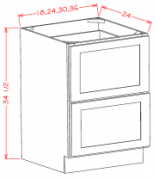

Two Drawer Pack Base - Base Cabinets

Ivory Elegance

2DB18	Drawer Pack - 18"W x 24"D x 34-1/2"H - 2 Drawers	$530.79
2DB24	Drawer Pack - 24"W x 24"D x 34-1/2"H - 2 Drawers	$597.94
2DB30	Drawer Pack - 30"W x 24"D x 34-1/2"H - 2 Drawers	$675.31
2DB36	Drawer Pack - 36"W x 24"D x 34-1/2"H - 2 Drawers	$767.71

1DB30	Drawer Pack - 30"W x 15"H x 21"D - 1 Drawer	$351.89