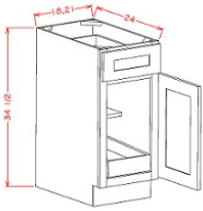

Single Door Single Rollout Shelf Base - Base Cabinets

Ivory Elegance

B181RS	Rollout Shelf Base - 18"W x 34-1/2"H x 24"D - 1 Door - 1 Drawer -1	$454.50
B211RS	Rollout Shelf Base - 21"W x 34-1/2"H x 24"D - 1 Door - 1 Drawer -1	$491.57