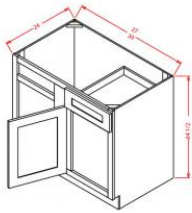

Blind Base Cabinet - Base Cabinets

Ivory Elegance

BBC36	Blind Base Cabinet - 27"W x 24"D x 34-1/2"H - 1 Door - 1 Drawer	$416.89
BBC42	Blind Base Cabinet - 39"W x 24"D x 34-1/2"H - 1 Door - 1 Drawer	$508.76