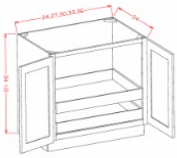

Full Height Tray Divider Base - Base Cabinets

Ivory Elegance

| | | |
|---------|--|----------|
| B12FHTD | Full Height Tray Divider Base - 12"W x 34-1/2"H x 24"D - 1 Door -1 | \$502.31 |
| B15FHTD | Full Height Tray Divider Base - 15"W x 34-1/2"H x 24"D - 1 Door -1 | \$558.72 |
| B18FHTD | Full Height Tray Divider Base - 18"W x 34-1/2"H x 24"D - 1 Door -2 | \$643.07 |

Full Height Double Door Single Rollout Shelf Bases - Base Cabinets

Ivory Elegance

| | | |
|----------|---|-----------|
| B27FH1RS | Full Height Rollout Shelf Base - 27"W x 34-1/2"H x 24"D - 2 Doors - | \$826.27 |
| B30FH1RS | Full Height Rollout Shelf Base - 30"W x 34-1/2"H x 24"D - 2 Doors - | \$932.11 |
| B33FH1RS | Full Height Rollout Shelf Base - 33"W x 34-1/2"H x 24"D - 2 Doors - | \$993.35 |
| B36FH1RS | Full Height Rollout Shelf Base - 36"W x 34-1/2"H x 24"D - 2 Doors - | \$1059.43 |

Full Height Double Door Double Rollout Shelf Bases - Base Cabinets

Ivory Elegance

| | | |
|----------|---|-----------|
| B27FH2RS | Full Height Rollout Shelf Base - 27"W x 34-1/2"H x 24"D - 2 Doors - | \$926.20 |
| B30FH2RS | Full Height Rollout Shelf Base - 30"W x 34-1/2"H x 24"D - 2 Doors - | \$1037.41 |
| B33FH2RS | Full Height Rollout Shelf Base - 33"W x 34-1/2"H x 24"D - 2 Doors - | \$1104.56 |
| B36FH2RS | Full Height Rollout Shelf Base - 36"W x 34-1/2"H x 24"D - 2 Doors - | \$1176.55 |