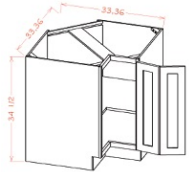

Easy Reach Base Corner Cabinet - Base Cabinets

Ivory Elegance

BER33	Easy Reach Base Corner Cabinet (w/o lazy susan) - 33"W x 33"D x	$528.10
BER36	Easy Reach Base Corner Cabinet (w/o lazy susan) - 36"W x 36"D x	$583.44