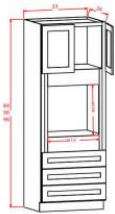

Oven Cabinet - Tall Cabinets

Ivory Elegance

O338424	Oven Cabinet - 33"W x 24"D x 84"H - 2 Doors - 3 Drawers (Can Be	$1281.31
O339024	Oven Cabinet - 33"W x 24"D x 90"H - 2 Doors - 3 Drawers (Can Be	$1409.18
O339624	Oven Cabinet - 33"W x 24"D x 96"H - 2 Doors - 3 Drawers (Can Be	$1512.33