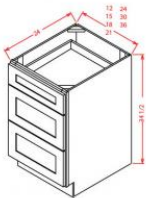

Three Drawer Pack Base - Base Cabinets

Ivory Elegance

3DB12	Drawer Pack - 12"W x 24"D x 34-1/2"H - 3 Drawers	$454.50
3DB15	Drawer Pack - 15"W x 24"D x 34-1/2"H - 3 Drawers	$499.09
3DB18	Drawer Pack - 18"W x 24"D x 34-1/2"H - 3 Drawers	$532.94
3DB21	Drawer Pack - 21"W x 24"D x 34-1/2"H - 3 Drawers	$565.71
3DB24	Drawer Pack - 24"W x 24"D x 34-1/2"H - 3 Drawers	$599.55
3DB30	Drawer Pack - 30"W x 24"D x 34-1/2"H - 3 Drawers	$676.38
3DB36	Drawer Pack - 36"W x 24"D x 34-1/2"H - 3 Drawers	$768.79