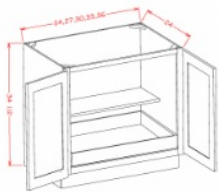

Full Height Single Door Triple Rollout Shelf Bases - Base Cabinets

Ivory Elegance

| | | |
|----------|---|----------|
| B18FH3RS | Full Height Rollout Shelf Base - 18"W x 34-1/2"H x 24"D - 1 Door -3 | \$780.07 |
| B21FH3RS | Full Height Rollout Shelf Base - 21"W x 34-1/2"H x 24"D - 1 Door -3 | \$849.91 |

Full Height Tray Divider Base - Base Cabinets

Ivory Elegance

| | | |
|---------|--|----------|
| B12FHTD | Full Height Tray Divider Base - 12"W x 34-1/2"H x 24"D - 1 Door -1 | \$502.31 |
| B15FHTD | Full Height Tray Divider Base - 15"W x 34-1/2"H x 24"D - 1 Door -1 | \$558.72 |
| B18FHTD | Full Height Tray Divider Base - 18"W x 34-1/2"H x 24"D - 1 Door -2 | \$643.07 |

Full Height Double Door Single Rollout Shelf Bases - Base Cabinets

Ivory Elegance

| | | |
|----------|---|-----------|
| B27FH1RS | Full Height Rollout Shelf Base - 27"W x 34-1/2"H x 24"D - 2 Doors - | \$826.27 |
| B30FH1RS | Full Height Rollout Shelf Base - 30"W x 34-1/2"H x 24"D - 2 Doors - | \$932.11 |
| B33FH1RS | Full Height Rollout Shelf Base - 33"W x 34-1/2"H x 24"D - 2 Doors - | \$993.35 |
| B36FH1RS | Full Height Rollout Shelf Base - 36"W x 34-1/2"H x 24"D - 2 Doors - | \$1059.43 |