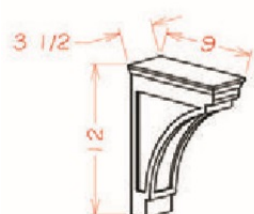

Corbel - MCB - Accessories

Ivory Elegance

MCB	Corbel (MCB) - 3-1/2"W x 9"D x 12"H	$212.74