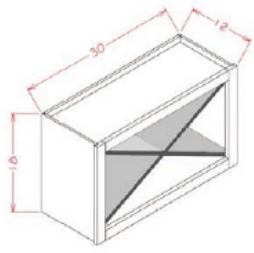

Wall X Wine Rack - Accessories

Ivory Elegance

WXRSHELF	Wall X Wine Rack - 30"W x 12"D x 18"H - Only X shelf (to be used	$52.64