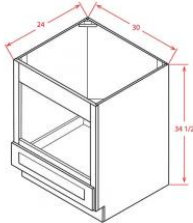

Base Microwave Cabinet - Base Cabinets

Ivory Elegance

BMW30	Base Microwave Cabinet - 30"W x 24"D x 34-1/2"H - 1 Drawer	$480.82