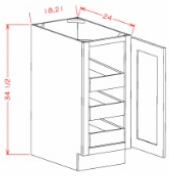

Full Height Single Door Single Rollout Shelf Base - Base Cabinets

Ivory Elegance

| | | |
|----------|---|----------|
| B18FH1RS | Full Height Rollout Shelf Base - 18"W x 34-1/2"H x 24"D - 1 Door -1 | \$617.28 |
| B21FH1RS | Full Height Rollout Shelf Base - 21"W x 34-1/2"H x 24"D - 1 Door -1 | \$675.31 |

Full Height Single Door Double Rollout Shelf Bases - Base Cabinets

Ivory Elegance

| | | |
|----------|---|----------|
| B18FH2RS | Full Height Rollout Shelf Base - 18"W x 34-1/2"H x 24"D - 1 Door -2 | \$698.41 |
| B21FH2RS | Full Height Rollout Shelf Base - 21"W x 34-1/2"H x 24"D - 1 Door -2 | \$762.34 |

Full Height Single Door Triple Rollout Shelf Bases - Base Cabinets

Ivory Elegance

| | | |
|----------|---|----------|
| B18FH3RS | Full Height Rollout Shelf Base - 18"W x 34-1/2"H x 24"D - 1 Door -3 | \$780.07 |
| B21FH3RS | Full Height Rollout Shelf Base - 21"W x 34-1/2"H x 24"D - 1 Door -3 | \$849.91 |

Full Height Tray Divider Base - Base Cabinets

Ivory Elegance

| | | |
|---------|--|----------|
| B12FHTD | Full Height Tray Divider Base - 12"W x 34-1/2"H x 24"D - 1 Door -1 | \$502.31 |
| B15FHTD | Full Height Tray Divider Base - 15"W x 34-1/2"H x 24"D - 1 Door -1 | \$558.72 |
| B18FHTD | Full Height Tray Divider Base - 18"W x 34-1/2"H x 24"D - 1 Door -2 | \$643.07 |