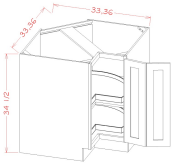

| | | |
|-------|---|----------|
| 1DB30 | Drawer Pack - 30"W x 15"H x 21"D - 1 Drawer | \$351.89 |
|-------|---|----------|

Easy Reach (with Lazy Susan) Base Corner Cabinet - Base Cabinets

Ivory Elegance

| | | |
|-------|--|----------|
| LSB33 | Easy Reach Base Corner Cabinet (with lazy susan) - 33"W x 33"D x | \$741.39 |
| LSB36 | Easy Reach Base Corner Cabinet (with lazy susan) - 36"W x 36"D x | \$796.72 |