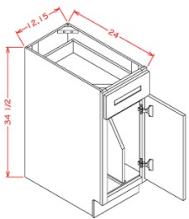

Tray Divider w/ Drawer - Base Cabinets

Ivory Elegance

B12TD	Tray Divider Base - 12"W x 34-1/2"H x 24"D - 1 Door - 1 Drawer - 1	$387.35
B15TD	Tray Divider Base - 15"W x 34-1/2"H x 24"D - 1 Door - 1 Drawer - 1	$422.27
B18TD	Tray Divider Base - 18"W x 34-1/2"H x 24"D - 1 Door - 1 Drawer - 2	$488.35