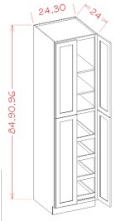

Pantry Cabinet Double Door w/ Rollouts - Tall Cabinets

Ivory Elegance

U2484244RS	Wall Pantry w/ Rollout - 24"W x 84"H x 24"D - 4 Doors - 4 Rollout s	$1413.47
U2490244RS	Wall Pantry w/ Rollout - 24"W x 90"H x 24"D - 4 Doors - 4 Rollout s	$1455.38
U2496244RS	Wall Pantry w/ Rollout - 24"W x 96"H x 24"D - 4 Doors - 4 Rollout s	$1508.56
U3090244RS	Wall Pantry w/ Rollout - 30"W x 90"H x 24"D - 4 Doors - 4 Rollout s	$1577.33
U3096244RS	Wall Pantry w/ Rollout - 30"W x 96"H x 24"D - 4 Doors - 4 Rollout s	$1636.43