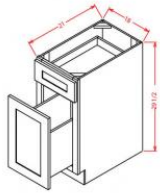

Drawer File Base - Base Cabinets

Ivory Elegance

DFB18	Drawer File Base - 18"W x 21"D x 29-1/2"H (Height is Less Than S	$419.04