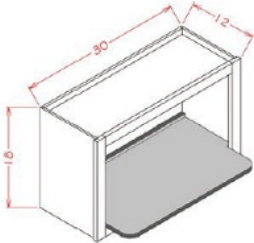

Wall Microwave Shelf - Accessories

Ivory Elegance

WMSSHELF	Wall Microwave Shelf - 26-1/2"W x 17"D x 3/4"T (Only shelf, to b	$91.33

Three Drawer Top of Counter Cabinet - Accessories

Ivory Elegance

W3D18	Three Drawer Wall Cabinet - 18"W X 18"H X 12"D	$366.93
W3D24	Three Drawer Wall Cabinet - 21"W X 18"H X 12"D	$450.74

B12TDKIT	Base Tray Divider Kits - 3/4"W x 21"H x 22-1/2"D - 1 Divider	$77.89
B15TDKIT	Base Tray Divider Kits - 3/4"W x 21"H x 22-1/2"D - 1 Divider	$80.58
B18TDKIT	Base Tray Divider Kits - 3/4"W x 21"H x 22-1/2"D - 2 Dividers	$114.96

FS36	Floating Shelf - 36"W x 11"D x 1-1/2"H	$170.84
FS48	Floating Shelf - 48"W x 11"D x 1-1/2"H	$202.00
FS60	Floating Shelf - 60"W x 11"D x 1-1/2"H	$260.56

RS18-Type A		$81.12
RS21-Type A		$87.57