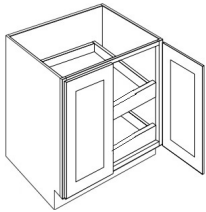

Full Height Double Door Double Rollout Shelf Base - Base Cabinets

Knotted Alder

B24-FH-ROT-2	Full Height Rollout Shelf Base - 24"W x 34-1/2"H x 24"D - 2 Doors -	$687.54
B27-FH-ROT-2	Full Height Rollout Shelf Base - 27"W x 34-1/2"H x 24"D - 2 Doors -	$735.59
B30-FH-ROT-2	Full Height Rollout Shelf Base - 30"W x 34-1/2"H x 24"D - 2 Doors -	$779.06
B33-FH-ROT-2	Full Height Rollout Shelf Base - 33"W x 34-1/2"H x 24"D - 2 Doors -	$819.10
B36-FH-ROT-2	Full Height Rollout Shelf Base - 36"W x 34-1/2"H x 24"D - 2 Doors -	$870.58