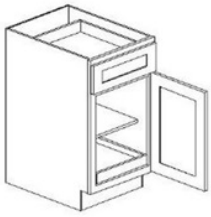

Prepped (for Glass) Door - Wall Cabinets

Knotted Alder

PREPPED-DOOR	Prepped for Glass (Door center panel removed for glass insert) (\$54.91
--------------	--	---------

Single Door with Drawer Base - Base Cabinets

Knotted Alder

B12	Base - 12"W x 34-1/2"H x 24"D - 1 Door - 1 Drawer -1 Shelf	\$299.15
B15	Base - 15"W x 34-1/2"H x 24"D - 1 Door - 1 Drawer -1	\$331.76
B18	Base - 18"W x 34-1/2"H x 24"D - 1 Door - 1 Drawer -1 Shelf	\$361.50
B21	Base - 21"W x 34-1/2"H x 24"D - 1 Door - 1 Drawer -1 Shelf	\$382.66

Single Door Single Rollout Shelf Base - Base Cabinets

Knotted Alder

B12-ROT-1	Rollout Shelf Base - 12"W x 34-1/2"H x 24"D - 1 Door - 1 Drawer - 1	\$413.55
B15-ROT-1	Rollout Shelf Base - 15"W x 34-1/2"H x 24"D - 1 Door - 1 Drawer - 1	\$455.31
B18-ROT-1	Rollout Shelf Base - 18"W x 34-1/2"H x 24"D - 1 Door - 1 Drawer - 1	\$493.06
B21-ROT-1	Rollout Shelf Base - 21"W x 34-1/2"H x 24"D - 1 Door - 1 Drawer - 1	\$528.52