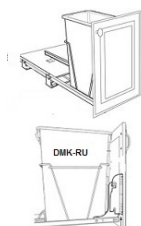

15" - Single Trash Can Pull-Out (Metal Framing) - Accessories

Knotted Alder

DMK-RU	Door Mounting Kit For Trash Can Pull-Outs (Trash can pull	$44.08
STCMF15-RU	Single Trash Can Pull-Out - Fits B15 (Cabinet not included)	$119.16