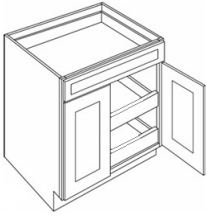

Double Door Single Rollout Shelf Base - Base Cabinets

Knotted Alder

B24-ROT-1	Rollout Shelf Base - 24"W x 34-1/2"H x 24"D - 2 Doors - 1 Drawer -	\$576.57
B27-ROT-1	Rollout Shelf Base - 27"W x 34-1/2"H x 24"D - 2 Doors - 1 Drawer -	\$660.08
B30-ROT-1	Rollout Shelf Base - 30"W x 34-1/2"H x 24"D - 2 Doors - 1 Drawer -	\$706.42
B33-ROT-1	Rollout Shelf Base - 33"W x 34-1/2"H x 24"D - 2 Doors - 1 Drawer -	\$735.59
B36-ROT-1	Rollout Shelf Base - 36"W x 34-1/2"H x 24"D - 2 Doors - 1 Drawer -	\$787.07

Double Door Double Rollout Shelf Base - Base Cabinets

Knotted Alder

B24-ROT-2	Rollout Shelf Base - 24"W x 34-1/2"H x 24"D - 2 Doors - 1 Drawer -	\$733.30
B27-ROT-2	Rollout Shelf Base - 27"W x 34-1/2"H x 24"D - 2 Doors - 1 Drawer -	\$827.11
B30-ROT-2	Rollout Shelf Base - 30"W x 34-1/2"H x 24"D - 2 Doors - 1 Drawer -	\$883.74
B33-ROT-2	Rollout Shelf Base - 33"W x 34-1/2"H x 24"D - 2 Doors - 1 Drawer -	\$919.20
B36-ROT-2	Rollout Shelf Base - 36"W x 34-1/2"H x 24"D - 2 Doors - 1 Drawer -	\$983.84