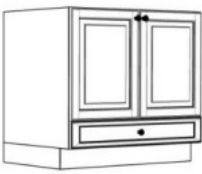

Double Door Base with One Toe Drawer - Base Cabinets

Knotted Alder

B24-TD	Base - 24"W x 24"D x 34-1/2"H - 2 Doors - 1 Toe Drawer (Can be used	$576.57
B27-TD	Base - 27"W x 24"D x 34-1/2"H - 2 Doors - 1 Toe Drawer (Can be used	$660.08
B30-TD	Base - 30"W x 24"D x 34-1/2"H - 2 Doors - 1 Toe Drawer (Can be used	$706.42
B33-TD	Base - 33"W x 24"D x 34-1/2"H - 2 Doors - 1 Toe Drawer (Can be used	$735.59
B36-TD	Base - 36"W x 24"D x 34-1/2"H - 2 Doors - 1 Toe Drawer (Can be used	$787.07