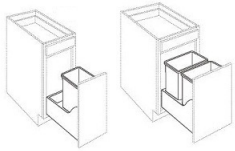

TCB15-1	Trash Can Pull-Out Cabinet - Fits B15 - 1 Door - 1 Drawer (Soft Clo	$667.52
TCB18-2	Trash Can Pull-Out Cabinet - Fits B18 - 1 Door - 1 Drawer (Soft Clo	$781.35
TCB21-2	Trash Can Pull-Out Cabinet - Fits B21 - 1 Door - 1 Drawer (Soft Clo	$795.08

TCB15-FH	Trash Can Pull-Out Cabinet - Fits B15 Full Height Door (Soft Close,	$635.49
TCB18-FH	Trash Can Pull-Out Cabinet - Fits B18 Full Height Door (Soft Close,	$749.32
TCB21-FH	Trash Can Pull-Out Cabinet - Fits B21 Full Height Door (Soft Close,	$767.62

2TDB30	Top Drawer Box (Fits 2DB30) - 30"W x 14-1/2"H x 9	$161.30
2TDB36	Top Drawer Box (Fits 2DB36) - 36"W x 14-1/2"H	$172.17
TDB12	Top Drawer Box (Fits 3DB12) -	$101.24
TDB15	Top Drawer Box (Fits 3DB15) - 15"W x 7-	$108.10
TDB18	Top Drawer Box (Fits 3DB18) - 18"W x 7-	$117.83
TDB21	Top Drawer Box (Fits 3DB21) - 21"W x 7-3/16	$127.55
TDB24	Top Drawer Box (Fits 3DB24) - 24"W x 7-3/16"H&nbs	$134.99
TDB27	Top Drawer Box (Fits 3DB27) - 27"W x 7-3/16"H&nbs	$147.00
TDB30	Top Drawer Box (Fits 3DB30) - 30"W x 7-3/16	$153.86
TDB33	Top Drawer Box (Fits 3DB33) - 33"W x 7-3/16	$161.30
TDB36	Top Drawer Box (Fits 3DB36) - 36"W x 7-3/16	$173.31

TVDB12	Top Drawer Box (Fits VDB12) - 12"W x 7-3/16"H	$101.24
TVDB15	Top Drawer Box (Fits VDB15) - 15"W x 7-3/16"H x&n	$108.10
TVDB18	Top Drawer Box (Fits VDB18) - 18"W x 7-3/16"H x&n	$117.83
TVDB21	Top Drawer Box (Fits VDB21) - 21"W x 7-3/16"H x&n	$127.55
TVDB24	Top Drawer Box (Fits VDB24) - 24"W x 7-3/16"H x&n	$134.99
TVDB27	Top Drawer Box (Fits VDB27) - 27"W x 7-3/16"H x&n	$147.00
TVDB30	Top Drawer Box (Fits VDB30) - 30"W x 7-3/16"H x&n	$153.86
TVDB33	Top Drawer Box (Fits VDB33) - 33"W x 7-3/16"H x&n	$161.30
TVDB36	Top Drawer Box (Fits VDB36) - 36"W x 7-3/16"H x&n	$173.31