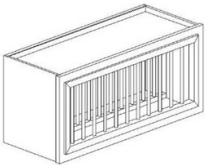

Wine Rack - Accessories

Knotted Alder

WR3015	Wine Rack - 30"W x 15"H x 12"D (11 full-size slots + 2 that are 90%	\$251.10
--------	---	----------

Plate Rack - Accessories

Knotted Alder

PR3015	Plate Rack - 30"W x 15"H x 12"D (Twelve usable slots, Standard matc	\$248.24
--------	---	----------

Stem Glass Holder - Accessories

Knotted Alder

SGH30	Stem Glass Holder - 30"W x 1"H x 12"D (6 slots for glasses [will ho	\$105.24
-------	---	----------

Base Spice Rack - Accessories

Knotted Alder

BSR09	Base Spice Rack - 9"W x 34-1/2"H x 24"D - 3 Adjustable Shelves (\$461.03
-------	--	----------