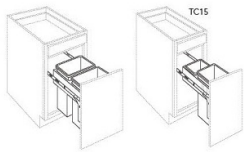

Trash Can Pull Out - Accessories

London Grey

TC15	Trash Can Pull-Out - Fits B15 (Cabinet not included, cabinet must b	$413.53
TC18	Trash Can Pull-Out - Fits B18 (Cabinet not included, cabinet must b	$616.08
TC21	Trash Can Pull-Out - Fits B21 (Cabinet not included, cabinet must b	$663.91