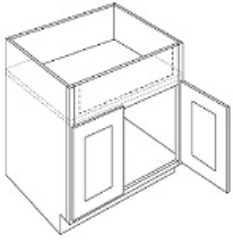

Single Door with Drawer Base - Base Cabinets

London Grey

B12	Base - 12"W x 34-1/2"H x 24"D - 1 Door - 1 Drawer	\$438.85
B15	Base - 15"W x 34-1/2"H x 24"D - 1 Door - 1 Drawer	\$460.42
B18	Base - 18"W x 34-1/2"H x 24"D - 1 Door - 1 Drawer	\$492.30
B21	Base - 21"W x 34-1/2"H x 24"D - 1 Door - 1 Drawer	\$525.12
B09FD	Full Height Base - 9"W x 34-1/2"H x 24"D - 1 Door - NO SHELF	\$325.39

Double Door with Drawer(s) Base - Base Cabinets

London Grey

B24	Base - 24"W x 34-1/2"H x 24"D - 2 Doors - 1 Drawer	\$579.51
B27	Base - 27"W x 34-1/2"H x 24"D - 2 Doors - 1 Drawer	\$633.90
B30	Base - 30"W x 34-1/2"H x 24"D - 2 Doors - 1 Drawer	\$677.03
B33	Base - 33"W x 34-1/2"H x 24"D - 2 Doors - 2 Drawers	\$779.25
B36	Base - 36"W x 34-1/2"H x 24"D - 2 Doors - 2 Drawers	\$822.38
B39	Base - 39"W x 34-1/2"H x 24"D - 2 Doors - 2 Drawers (Has 2-5/8" cen	\$876.77
B42	Base - 42"W x 34-1/2"H x 24"D - 2 Doors - 2 Drawers (Has 2-5/8" cen	\$931.16
B48	Base - 48"W x 34-1/2"H x 24"D - 4 Doors - 2 Drawers (Has 2-5/8" cen	\$1030.56

Double Door Sink Base with Header(s) - Base Cabinets

London Grey

SB24	Sink Base - 24"W x 34-1/2"H x 24"D - 2 Doors - 1 Header	\$514.81
SB27	Sink Base - 27"W x 34-1/2"H x 24"D - 2 Doors - 1 Header	\$560.76
SB30	Sink Base - 30"W x 34-1/2"H x 24"D - 2 Doors - 1 Header	\$591.70
SB33	Sink Base - 33"W x 34-1/2"H x 24"D - 2 Doors - 1 Header	\$602.95
SB36	Sink Base - 36"W x 34-1/2"H x 24"D - 2 Doors - 1 Header	\$625.46
SB39	Sink Base - 39"W x 34-1/2"H x 24"D - 2 Doors - 2 Headers	\$674.22
SB42	Sink Base - 42"W x 34-1/2"H x 24"D - 2 Doors - 2 Headers	\$729.55
TILTOUT-11"	Tilt-Out Tray - 11"W (White plastic tray)	\$150.97
TILTOUT-14"	Tilt-Out Tray - 14"W (White plastic tray)	\$150.97
TILTOUT-24"	Tilt-Out Tray - 24"W (White plastic tray)	\$150.97