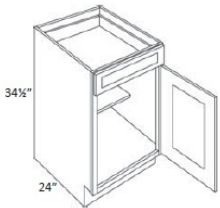

DFG1542	Prepped (for Glass) Door ONLY - For W1542 (Door center panel remove	$147.22
DFG1830	Prepped (for Glass) Door ONLY - For W1830 (Door center panel remove	$125.65
DFG1836	Prepped (for Glass) Door ONLY - For W1836 (Door center panel remove	$147.22
DFG1842	Prepped (for Glass) Door ONLY - For W1842 (Door center panel remove	$168.79
DFG2430	Prepped (for Glass) Door ONLY - For W2430 (Door center panel remove	$89.08
DFG2436	Prepped (for Glass) Door ONLY - For W2436 (Door center panel remove	$107.83
DFG2442	Prepped (for Glass) Door ONLY - For W2442 (Door center panel remove	$125.65
DFG3030	Prepped (for Glass) Door ONLY - For W3030 (Door center panel remove	$107.83
DFG3036	Prepped (for Glass) Door ONLY - For W3036 (Door center panel remove	$129.40
DFG3042	Prepped (for Glass) Door ONLY - For W3042 (Door center panel remove	$147.22
DFG3630	Prepped (for Glass) Door ONLY - For W3630 (Door center panel remove	$125.65
DFG3636	Prepped (for Glass) Door ONLY - For W3636 (Door center panel remove	$150.97
DFG3642	Prepped (for Glass) Door ONLY - For W3642 (Door center panel remove	$172.54
DFGWD1860	Prepped (for Glass) Door ONLY - For WD1860 (Door center panel remov	$203.48

Single Door with Drawer Base - Base Cabinets

London Grey

B12	Base - 12"W x 34-1/2"H x 24"D - 1 Door - 1 Drawer	$438.85
B15	Base - 15"W x 34-1/2"H x 24"D - 1 Door - 1 Drawer	$460.42
B18	Base - 18"W x 34-1/2"H x 24"D - 1 Door - 1 Drawer	$492.30
B21	Base - 21"W x 34-1/2"H x 24"D - 1 Door - 1 Drawer	$525.12
B09FD	Full Height Base - 9"W x 34-1/2"H x 24"D - 1 Door - NO SHELF	$325.39