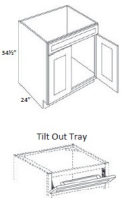

Double Door Sink Base with Header(s) - Base Cabinets

London Grey

SB24	Sink Base - 24"W x 34-1/2"H x 24"D - 2 Doors - 1 Header	\$514.81
SB27	Sink Base - 27"W x 34-1/2"H x 24"D - 2 Doors - 1 Header	\$560.76
SB30	Sink Base - 30"W x 34-1/2"H x 24"D - 2 Doors - 1 Header	\$591.70
SB33	Sink Base - 33"W x 34-1/2"H x 24"D - 2 Doors - 1 Header	\$602.95
SB36	Sink Base - 36"W x 34-1/2"H x 24"D - 2 Doors - 1 Header	\$625.46
SB39	Sink Base - 39"W x 34-1/2"H x 24"D - 2 Doors - 2 Headers	\$674.22
SB42	Sink Base - 42"W x 34-1/2"H x 24"D - 2 Doors - 2 Headers	\$729.55
TILTOUT-11"	Tilt-Out Tray - 11"W (White plastic tray)	\$150.97
TILTOUT-14"	Tilt-Out Tray - 14"W (White plastic tray)	\$150.97
TILTOUT-24"	Tilt-Out Tray - 24"W (White plastic tray)	\$150.97