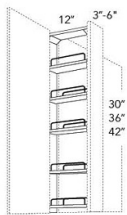

Wall Spice Pull-Out for Wall Fillers - Accessories

London Grey

SPO-WF330	Wall Spice Pull-Out Filler - 3"W x 30"H x 12"D (Filler not included	$377.90
SPO-WF336	Wall Spice Pull-Out Filler - 3"W x 36"H x 12"D (Filler not included	$401.34
SPO-WF342	Wall Spice Pull-Out Filler - 3"W x 42"H x 12"D (Filler not included	$428.54
SPO-WF630	Wall Spice Pull-Out Filler - 6"W x 30"H x 12"D (Filler not included	$431.35
SPO-WF636	Wall Spice Pull-Out Filler - 6"W x 36"H x 12"D (Filler not included	$467.92
SPO-WF642	Wall Spice Pull-Out Filler - 6"W x 42"H x 12"D (Filler not included	$497.93