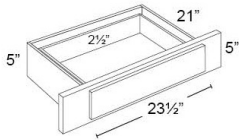

File Drawer Cabinet - Bathroom Vanities

London Grey

FD18

File Drawer Cabinet - 18"W x 28-1/2"H x 21"D (Top Drawer 3"H, Botto

\$681.72

Vanity Desk Drawer - Bathroom Vanities

London Grey

KD30