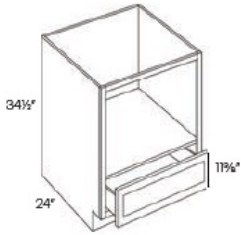

Microwave Base Cabinet - Base Cabinets

London Grey

BMC	Microwave Base Cabinet - 30"W x 34-1/2"H x 24"D (Front Opening - 28")	$852.39

Oven Base Cabinet - Base Cabinets

London Grey