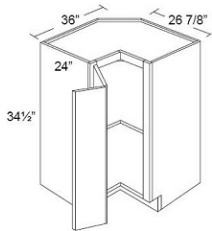

Easy Reach Base Corner Cabinet - Base Cabinets

London Grey

ERB36	Easy Reach Corner Base Cabinet (w/o lazy susan) - 32"W x 34-1/2"H x	$1040.87