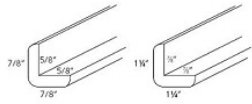

Decorative Scribe - Moldings

London Grey

SM8-D Decorative Scribe - 96"L x 3/8"W x 1-1/4"H \$39.38

Outside Corner Molding - Moldings

London Grey

OCM8	Outside Corner Molding Standard - 96"L x 7/8"W x 7/8"H	\$60.95
OCM8-1-1/4	Outside Corner Molding Large - 96"L x 1-1/4"W x 1-1/4"H	\$75.01