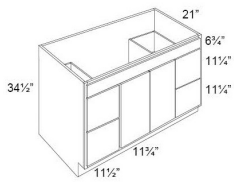

Double Door and Four Drawers Sink Base Vanity - Bathroom Vanities

London Grey

VSD48	Vanity Sink Combo - 48"W x 34-1/2"H x 21"D - 2 Doors (11-3/4"W e	$1199.35