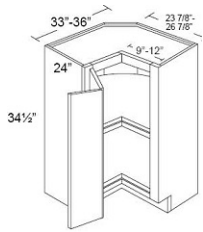

Easy Reach (with Lazy Susan) Corner Base Cabinet - Base Cabinets

London Grey

LSB33	Easy Reach Corner Base Cabinet (with lazy susan) - 29"W x 34-1/2"	$1271.55
LSB36	Easy Reach Corner Base Cabinet (with lazy susan) - 32"W x 34-1/2"	$1285.62