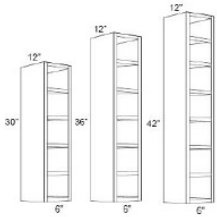

Wine Rack - Accessories

London Grey

WR3018	Wine Rack - 30"W x 18"H x 12"D - Fits 18 Bottles (Finished Interior	\$569.20
WR3618	Wine Rack - 36"W x 18"H x 12"D - Fits 21 Bottles (Finished Interior	\$614.21

Small Wine Rack - Accessories

London Grey

WR15x15	Small Wine Rack - 15"W x 15"H x 12"D (Finished Interior, 3/4" thick	\$304.76
WR18x18	Small Wine Rack - 18"W x 18"H x 12"D (Finished Interior, 3/4" thick	\$358.21

Wine Cube - Accessories

London Grey

WCO630	Wine Cube - 6"W x 30"H x 12"D (Finished Interior, 5/8" Veneer plywo	\$170.66
WCO636	Wine Cube - 6"W x 36"H x 12"D (Finished Interior, 5/8" Veneer plywo	\$204.42
WCO642	Wine Cube - 6"W x 42"H x 12"D (Finished Interior, 5/8" Veneer plywo	\$245.68