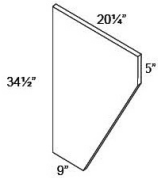

Vanity Desk Support - Bathroom Vanities

London Grey

VDL

Vanity Desk Support - 34-1/2"H x 20-1/4"D (Plywood veneer 3/4" thic

$89.08