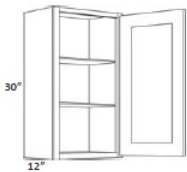

30" High Single Door - Wall Cabinets

London Grey

W0930	Wall - 09"W x 30"H x 12"D - 1 Door - 2 Shelves	$249.43
W1230	Wall - 12"W x 30"H x 12"D - 1 Door - 2 Shelves	$271.00
W1530	Wall - 15"W x 30"H x 12"D - 1 Door - 2 Shelves	$282.25
W1830	Wall - 18"W x 30"H x 12"D - 1 Door - 2 Shelves	$325.39
W2130	Wall - 21"W x 30"H x 12"D - 1 Door - 2 Shelves	$358.21