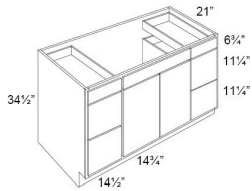

Double Door and Six Drawers Sink Base Vanity - Bathroom Vanities

London Grey

VSD60 SINGLE	Vanity Sink Base - 60"W x 34-1/2"H x 21"D - 2 Doors in center (1	$1475.98