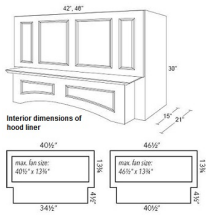

4 Panel Arched - Accessories

London Grey

RHA423021	4 Panel Arched - 42"W x 30"H x 21"D- 4 Doors (Top panel lifts up, S	$2705.34
RHA483021	4 Panel Arched - 48"W x 30"H x 21"D- 4 Doors (Top panel lifts up, S	$2763.48

Touch Up Kit - Accessories

London Grey

TOUCH-UP-KIT	Touch Up Kit (Includes stick, marker and scraper)	$60.95

Wall Fillers - Panels and Fillers

London Grey

WF330	Wall Filler - 3"W x 30"H x 3/4"D (Two sides of filler are finished)	$24.38
WF336	Wall Filler - 3"W x 36"H x 3/4"D (Two sides of filler are finished)	$32.82
WF342	Wall Filler - 3"W x 42"H x 3/4"D (Two sides of filler are finished)	$39.38
WF630	Wall Filler - 6"W x 30"H x 3/4"D (Two sides of filler are finished)	$46.88
WF636	Wall Filler - 6"W x 36"H x 3/4"D (Two sides of filler are finished)	$63.76
WF642	Wall Filler - 6"W x 42"H x 3/4"D (Two sides of filler are finished)	$74.08