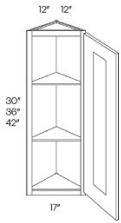

Wall Triangle End Cabinet - Wall Cabinets

London Grey

WAE1230	Wall Triangle End Cabinet - 12"W x 30"H x 12"D - 2 Adjustable Shelv	$331.95
WAE1236	Wall Triangle End Cabinet - 12"W x 36"H x 12"D - 2 Adjustable Shelv	$378.84
WAE1242	Wall Triangle End Cabinet - 12"W x 42"H x 12"D - 3 Adjustable Shelv	$433.23