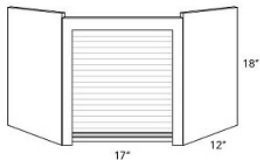

Corner Appliance Garage - Accessories

London Grey

APPLIANCE-GAR Corner Appliance Garage - 17"W x 18"H x 12"D (Fits under WDC24, Com $754.87