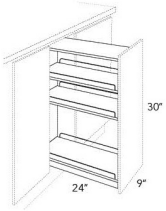

Base Spice Pull-Out for Base 9" - Accessories

London Grey

SPO-B9	Base Spice Pull-Out - 9"W x 30"H x 24"D (Fits B09FD, Cabinet not in	$543.88
SPO-B9-BLUM	Base Spice Pull-Out - 9"W x 30"H x 24"D (Fits B09FD, Cabinet not in	$807.38