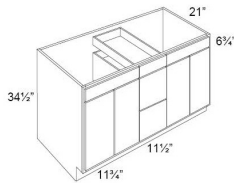

Four Doors and Three Drawers Sink Base Vanity - Bathroom Vanities

London Grey

VSD60 DOUBLE	Vanity Sink Base - 60"W x 34-1/2"H x 21"D - 2 Left Doors (11-3/4	$1287.50

VDB12-34	Vanity Drawer Base - 12"W x 34-1/2"H x 21"D - 3 Drawers (2" clearan	$735.17
VDB15-34	Vanity Drawer Base - 15"W x 34-1/2"H x 21"D - 3 Drawers (2" clearan	$774.56
VDB18-34	Vanity Drawer Base - 18"W x 34-1/2"H x 21"D - 3 Drawers (2" clearan	$815.82