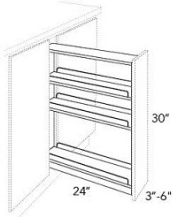

Base Spice Pull-Out for Base Fillers - Accessories

London Grey

SPO-BF3	Base Spice Pull-Out Filler - 3"W x 30"H x 24"D (Filler not included	$331.95
SPO-BF3-BLUM	Base Spice Pull-Out Filler (BLUM) - 3"W x 30"H x 24"D (Filler no	$581.39
SPO-BF6	Base Spice Pull-Out Filler - 6"W x 30"H x 24"D (Filler not included	$377.90
SPO-BF6-BLUM	Base Spice Pull-Out Filler (BLUM) - 6"W x 30"H x 24"D (Filler no	$693.91