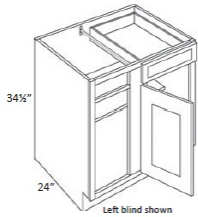

Blind Base Cabinet - Base Cabinets

London Grey

BLB36/39	Blind Base Cabinet - 26-1/2"W x 34-1/2"H x 24"D - 1 Door -	$753.93
BLB39/42	Blind Base Cabinet - 32-1/2"W x 34-1/2"H x 24"D - 1 Door - 1 Dra	$840.20
BLB42/45	Blind Base Cabinet - 38-1/2"W x 34-1/2"H x 24"D - 1 Door - 1 Dra	$937.72
BLB48/51	Blind Base Cabinet - 48"W x 34-1/2"H x 24"D - 1 Door - 1 Drawer	$1034.31