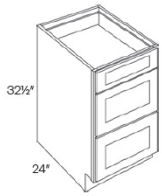

Drawer Pack Base - 3 Drawers - Base Cabinets

London Grey

DB12	Drawer Pack - 12"W x 34-1/2"H x 24"D - 3 Drawers	$717.36
DB15	Drawer Pack - 15"W x 34-1/2"H x 24"D - 3 Drawers	$736.11
DB18	Drawer Pack - 18"W x 34-1/2"H x 24"D - 3 Drawers	$758.62
DB21	Drawer Pack - 21"W x 34-1/2"H x 24"D - 3 Drawers	$780.18
DB24	Drawer Pack - 24"W x 34-1/2"H x 24"D - 3 Drawers	$823.32
DB27	Drawer Pack - 27"W x 34-1/2"H x 24"D - 3 Drawers	$906.78
DB30	Drawer Pack - 30"W x 34-1/2"H x 24"D - 3 Drawers	$989.30
DB33	Drawer Pack - 33"W x 34-1/2"H x 24"D - 3 Drawers	$1120.58
DB36	Drawer Pack - 36"W x 34-1/2"H x 24"D - 3 Drawers	$1210.60

DB30-2	Drawer Pack - 30"W x 34-1/2"H x 24"D - 2 Drawers (14-5/8"H each)	$1073.69
DB36-2	Drawer Pack - 36"W x 34-1/2"H x 24"D - 2 Drawers (14-5/8"H each)	$1317.50