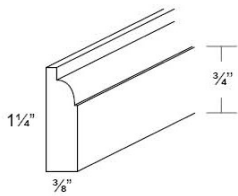

Decorative Scribe - Moldings

London Grey

SM8-D Decorative Scribe - 96"L x 3/8"W x 1-1/4"H $39.38