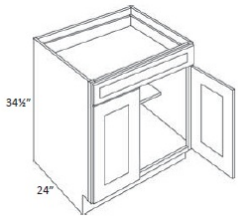

Double Door with Drawer(s) Base - Base Cabinets

London Grey

B24	Base - 24"W x 34-1/2"H x 24"D - 2 Doors - 1 Drawer	$579.51
B27	Base - 27"W x 34-1/2"H x 24"D - 2 Doors - 1 Drawer	$633.90
B30	Base - 30"W x 34-1/2"H x 24"D - 2 Doors - 1 Drawer	$677.03
B33	Base - 33"W x 34-1/2"H x 24"D - 2 Doors - 2 Drawers	$779.25
B36	Base - 36"W x 34-1/2"H x 24"D - 2 Doors - 2 Drawers	$822.38
B39	Base - 39"W x 34-1/2"H x 24"D - 2 Doors - 2 Drawers (Has 2-5/8" cen	$876.77
B42	Base - 42"W x 34-1/2"H x 24"D - 2 Doors - 2 Drawers (Has 2-5/8" cen	$931.16
B48	Base - 48"W x 34-1/2"H x 24"D - 4 Doors - 2 Drawers (Has 2-5/8" cen	$1030.56