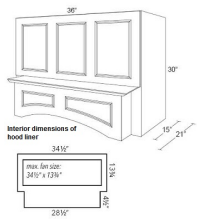

3 Panel Arched - Accessories

London Grey

RHA363021	3 Panel Arched - 36"W x 30"H x 21"D- 3 Doors (Top panel lifts up, S	\$2655.64
-----------	---------------------------------------------------------------------	-----------