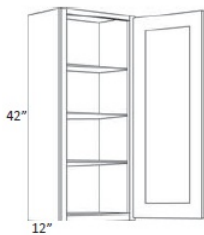

42" High Single Door - Wall Cabinets

London Grey

W0942	Wall - 09"W x 42"H x 12"D - 1 Door - 3 Shelves	$335.70
W1242	Wall - 12"W x 42"H x 12"D - 1 Door - 3 Shelves	$366.65
W1542	Wall - 15"W x 42"H x 12"D - 1 Door - 3 Shelves	$390.09
W1842	Wall - 18"W x 42"H x 12"D - 1 Door - 3 Shelves	$433.23
W2142	Wall - 21"W x 42"H x 12"D - 1 Door - 3 Shelves	$499.80