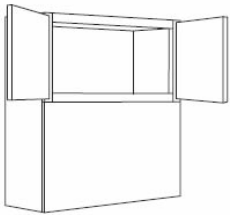

Microwave Cabinets - Accessories

London Grey

MC303015	Microwave Cabinet - 30"W x 30"H x 15"D - 2 Top Doors (11-1/2"H each	$696.73
MC303615	Microwave Cabinet - 30"W x 36"H x 15"D - 2 Top Doors (17-1/2"H each	$873.96
MC304215	Microwave Cabinet - 30"W x 42"H x 15"D - 2 Top Doors (23-1/2"H each	$948.98

WAC3018	Wall Appliance Cabinet - 30"W x 18"H x 12"D (Fits on the c	$970.54