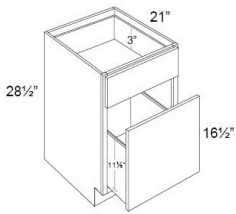

File Drawer Cabinet - Bathroom Vanities

London Grey

FD18

File Drawer Cabinet - 18"W x 28-1/2"H x 21"D (Top Drawer 3"H, Botto

$681.72