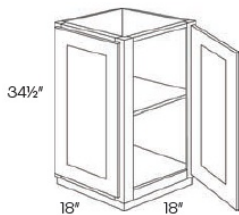

Base End Cabinet - Base Cabinets

London Grey

BRA24	Base End Angle Corner - 24"W x 34-1/2"H x 24"D - 2 Doors (17-1/2"W	$709.86