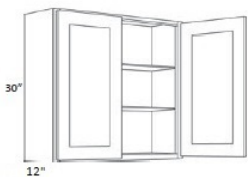

30" High Double Door - Wall Cabinets

London Grey

W2430	Wall - 24"W x 30"H x 12"D - 2 Doors - 2 Shelves	$436.98
W2730	Wall - 27"W x 30"H x 12"D - 2 Doors - 2 Shelves	$456.67
W3030	Wall - 30"W x 30"H x 12"D - 2 Doors - 2 Shelves	$466.98
W3330	Wall - 33"W x 30"H x 12"D - 2 Doors - 2 Shelves	$488.55
W3630	Wall - 36"W x 30"H x 12"D - 2 Doors - 2 Shelves	$510.12
W3930	Wall - 39"W x 30"H x 12"D - 2 Doors - 2 Shelves (1-1/2" center stil	$643.28