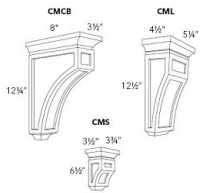

Standard Post - Panels and Fillers

London Grey

SP36	Standard Post - 4-1/2"W x 36-1/2"H x 4-1/2"D (Must trim 2" from top	\$421.97
------	---------------------------------------------------------------------	----------

Plain Pilaster Wall - Panels and Fillers

London Grey

PP-W30	Plain Pilaster Wall - 3"W x 30"H x 1-1/2"D (Note: Pilasters are	\$194.10
PP-W36	Plain Pilaster Wall - 3"W x 36"H x 1-1/2"D (Note: Pilasters are	\$214.73
PP-W42	Plain Pilaster Wall - 3"W x 42"H x 1-1/2"D (Note: Pilasters are	\$235.36

Plain Pilaster Base and Tall - Panels and Fillers

London Grey

PP-BASE	Plain Pilaster Base - 3"W x 36-1/2"H x 1-1/2"D (Must trim 2" fro	\$219.42
PP-TP84	Plain Pilaster Tall - 3"W x 86"H x 1-1/2"D (Must trim 2" from t	\$455.73
PP-TP90	Plain Pilaster Tall - 3"W x 92"H x 1-1/2"D (Must trim 2" from to	\$460.42
PP-TP96	Plain Pilaster Tall - 3"W x 98"H x 1-1/2"D (Must trim 2" from to	\$464.17

Corbels - Panels and Fillers

London Grey

CML	Corbel (CML) - 5-1/4"W x 12-1/2"H x 4-1/2"D (Note: Corbels are hand	\$267.25
CMS	Corbel (CMS) - 3-1/4"W x 6-1/2"H x 3-1/2"D (Note: Corbels are ha	\$171.60

Crown Molding Cove 2-1/8 - Moldings