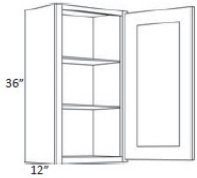

36" High Single Door - Wall Cabinets

London Grey

W0936	Wall - 09"W x 36"H x 12"D - 1 Door - 3 Shelves	$292.57
W1236	Wall - 12"W x 36"H x 12"D - 1 Door - 3 Shelves	$320.70
W1536	Wall - 15"W x 36"H x 12"D - 1 Door - 3 Shelves	$335.70
W1836	Wall - 18"W x 36"H x 12"D - 1 Door - 3 Shelves	$379.77
W2136	Wall - 21"W x 36"H x 12"D - 1 Door - 3 Shelves	$428.54