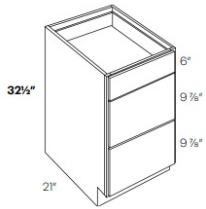

VDB12-HA	ADA Vanity Drawer Base (Handicap Accessible) - 12"W x 32-1/2"H x 21	$336.60
VDB15-HA	ADA Vanity Drawer Base (Handicap Accessible) - 15"W x 32-1/2"H x 21	$355.90
VDB18-HA	ADA Vanity Drawer Base (Handicap Accessible) - 18"W x 32-1/2"H x 21	$363.82