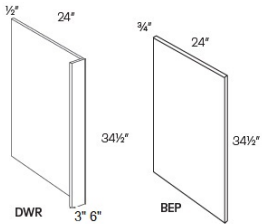

Wall/Base Fillers - Panels and Fillers

Manor White

F330	Wall/Base Filler - 3"W x 30"H x 3/4"T (Fillers finished on all 4 si	$25.74
F342	Wall/Base Filler - 3"W x 42"H x 3/4"T (Fillers finished on all 4 si	$33.66
F630	Wall/Base Filler - 6"W x 30"H x 3/4"T (Fillers finished on all 4 si	$44.05
F642	Wall/Base Filler - 6"W x 42"H x 3/4"T (Fillers finished on all 4 si	$59.40

Tall Fillers - Panels and Fillers

Manor White

F396	Tall Filler - 3"W x 96"H x 3/4"T (Fillers finished on all 4 sides)	$79.20
F696	Tall Filler - 6"W x 96"H x 3/4"T (Fillers finished on all 4 sides)	$131.17

Dishwasher Return Panel - Panels and Fillers

Manor White

BEP	Base End Panel - 24"W x 34-1/2"H x 3/4"T (No Return)	$117.81
DWR3	Dishwasher Panel - 24"W x 34-1/2"H x 1/2"T (3" Return - SOLID)	$134.64
DWR6	Dishwasher Panel - 24"W x 34-1/2"H x 1/2"T (6" Return - SOLID)	$149.49