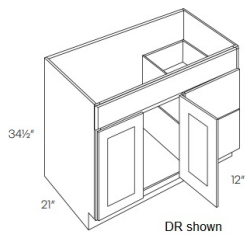

Double Door and Two Drawers Sink Base Vanity - Bathroom Vanities

Manor White

V36DL	Vanity Sink Base - 36"W x 34-1/2"H x 21"D - 2 Doors - 2 Left Drawer	$471.24
V36DR	Vanity Sink Base - 36"W x 34-1/2"H x 21"D - 2 Doors - 2 Right Drawe	$471.24
V42DL	Vanity Sink Base - 42"W x 34-1/2"H x 21"D - 2 Doors - 2 Left Drawer	$478.17
V42DR	Vanity Sink Base - 42"W x 34-1/2"H x 21"D - 2 Doors - 2 Right Drawe	$478.17