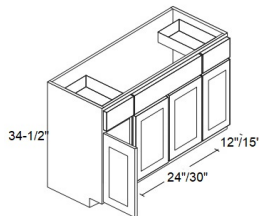

Four Doors and Two Drawers Vanity Base - Bathroom Vanities

Manor White

VB48

Vanity - 48"W x 34-1/2"H x 21"D - 4 Doors (12"W each) - 1 Right

$540.54

VB54

Vanity - 54"W x 34-1/2"H x 21"D - 4 Doors (Middle 15"W each, L/R

$569.25

VB60

Vanity - 60"W x 34-1/2"H x 21"D - 4 Doors (15"W each) - 1 Right

$595.48