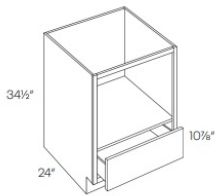

Base End Cabinet - Base Cabinets

Manor White

BEC24	Base End Angle Cabinet - 24"W x 34-1/2"H x 24"D - 2 Doors (18"W eac	\$278.68
-------	---	----------

Microwave Base Cabinet - Base Cabinets

Manor White

MCB30	Microwave Base Cabinet - 30"W x 34-1/2"H x 24"D - 1 Bottom Drawer (1	\$339.07
-------	--	----------