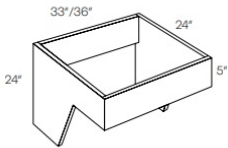

ADA Sink Insert - Base Cabinets

Manor White

SB33-HR-INS	Handicap Removable Sink Insert - 33"W x 5"H Front/24"H Back x 24"D	$247.50
SB36-HR-INS	Handicap Removable Sink Insert - 36"W x 5"H Front/24"H Back x 24"D	$272.25