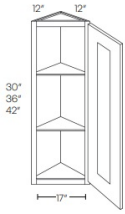

Wall Triangle End Cabinet - Wall Cabinets

Manor White

WEC1230	Triangle End Cabinet - 12"W x 30"H x 12"D - 1 Door - 2 Shelves	$157.90
WEC1236	Triangle End Cabinet - 12"W x 36"H x 12"D - 1 Door - 2 Shelves	$179.68
WEC1242	Triangle End Cabinet - 12"W x 42"H x 12"D - 1 Door - 3 Shelves	$199.98