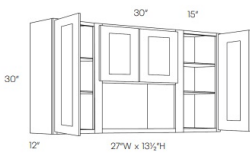

30" High Open Wall - Wall Cabinets

Manor White

W6030-O	Wall - 60"W x 30"H x 12"D - 4 Doors (15"W each) - 4 Shelves (2 on e	$448.96