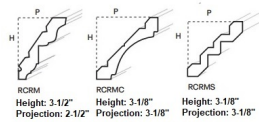

Royal Crown Molding - Moldings

Manor White