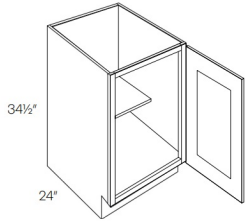

Single Full Height Door Base - Base Cabinets

Manor White

B09-FH	Full Height Door Base - 9"W x 34-1/2"H x 24"D - 1 Door - 1 Shelf (1	$196.02