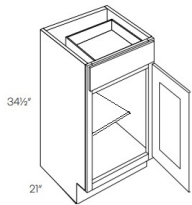

Single Door Vanity Base - Bathroom Vanities

Manor White

VB12	Vanity - 12"W x 34-1/2"H x 21"D - 1 Door - 1 Drawer - 1 Shelf	$216.31
VB15	Vanity - 15"W x 34-1/2"H x 21"D - 1 Door - 1 Drawer - 1 Shelf	$226.71
VB18	Vanity - 18"W x 34-1/2"H x 21"D - 1 Door - 1 Drawer - 1 Shelf	$237.60