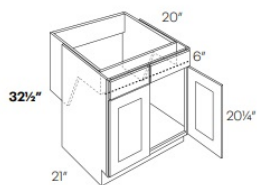

ADA (Handicap Removable) Vanity Base - Bathroom Vanities

Manor White

V30-HR	Removable Vanity Base - 30"W x 32-1/2"H x 21"D - 2 Doors (20-1/4"H	$346.50
V33-HR	Removable Vanity Base - 33"W x 32-1/2"H x 21"D - 2 Doors (20-1/4"H	$433.62
V36-HR	Removable Vanity Base - 36"W x 32-1/2"H x 21"D - 2 Doors (20-1/4"H	$458.37