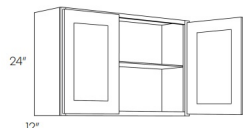

24" High Wall - Wall Cabinets

Manor White

W1824	Wall - 18"W x 24"H x 12"D - 1 Door - 1 Shelf	$176.22
W2424	Wall - 24"W x 24"H x 12"D - 2 Doors - 1 Shelf	$226.71
W2724	Wall - 27"W x 24"H x 12"D - 2 Doors - 1 Shelf	$232.65
W3024	Wall - 30"W x 24"H x 12"D - 2 Doors - 1 Shelf	$237.60
W3324	Wall - 33"W x 24"H x 12"D - 2 Doors - 1 Shelf	$252.94
W3624	Wall - 36"W x 24"H x 12"D - 2 Doors - 1 Shelf	$271.75
W3924	Wall - 39"W x 24"H x 12"D - 2 Doors - 1 Shelf	$297.00
W4224	Wall - 42"W x 24"H x 12"D - 2 Doors - 1 Shelf	$323.23
W4824	Wall - 48"W x 24"H x 12"D - 4 Doors - 1 Shelf	$360.85