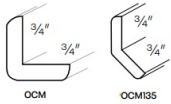

Outside Corner Molding - Moldings

Manor White

OCM	Outside Corner Molding - 96"L x 3/4"W x 3/4"H	\$52.96
OCM135	Outside Corner Molding (Tilted 135 Degree) - 96"L x 3/4"W x 3/4"H	\$52.96

Inside Corner Molding - Moldings