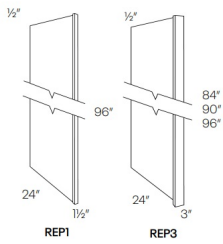

Refrigerator End Panel - Panels and Fillers

Manor White

REP196	Refrigerator End Panel - 24"W x 96"H x 1/2"T (1-1/2" Return - SO	$256.41
REP384	Refrigerator End Panel - 24"W x 84"H x 1/2"T (3" Return - SOLID)	$232.65
REP390	Refrigerator End Panel - 24"W x 90"H x 1/2"T (3" Return - SOLID)	$244.53
REP396	Refrigerator End Panel - 24"W x 96"H x 1/2"T (3" Return - SOLID)	$256.41