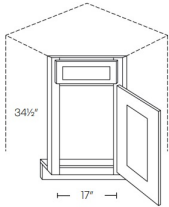

Corner Sink Front - Base Cabinets

Manor White

CSF36L	Corner Sink Front and Kicker - 18"W (Door front) x 34-1/2"H x 24	$161.86
CSFFL36	Corner Sink Front Floor (Used with CSF36)	$75.73