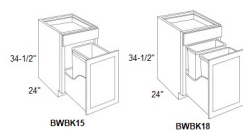

Waste Basket Base Cabinet - Accessories

Manor White

BWBK15-1	Waste Basket Base - (Includes cabinet) 15"W x 34-1/2"H x 24"D - Sin	\$452.92
BWBK18-2	Waste Basket Base - (Includes cabinet) 18"W x 34-1/2"H x 24"D - Dou	\$501.43