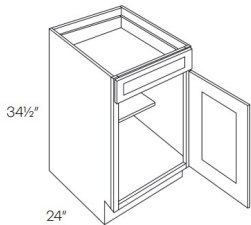

Single Full Height Door Base - Base Cabinets

Manor White

B09-FH	Full Height Door Base - 9"W x 34-1/2"H x 24"D - 1 Door - 1 Shelf (1	\$196.02
---------------	---	-----------------

Single Door Base - Base Cabinets

Manor White

B09	Base - 9"W x 34-1/2"H x 24"D - 1 Door - 1 Drawer - 1 Shelf (10"D)	\$196.02
B12	Base - 12"W x 34-1/2"H x 24"D - 1 Door - 1 Drawer - 1 Shelf (10"D)	\$225.72
B15	Base - 15"W x 34-1/2"H x 24"D - 1 Door - 1 Drawer - 1 Shelf (10"D)	\$236.11
B18	Base - 18"W x 34-1/2"H x 24"D - 1 Door - 1 Drawer - 1 Shelf (10"D)	\$247.99
B21	Base - 21"W x 34-1/2"H x 24"D - 1 Door - 1 Drawer - 1 Shelf (10"D)	\$282.64