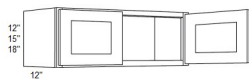

12"-15"-18" High Wall - Wall Cabinets

Manor White

W2118	Wall - 21"W x 18"H x 12"D - 1 Door - No Shelf	$156.91
W2415	Wall - 24"W x 15"H x 12"D - 2 Doors - No Shelf	$165.33
W2418	Wall - 24"W x 18"H x 12"D - 2 Doors - No Shelf	$165.33
W2718	Wall - 27"W x 18"H x 12"D - 2 Doors - No Shelf	$168.79
W3012	Wall - 30"W x 12"H x 12"D - 2 Doors - No Shelf	$167.31
W3015	Wall - 30"W x 15"H x 12"D - 2 Doors - No Shelf	$170.28
W3018	Wall - 30"W x 18"H x 12"D - 2 Doors - No Shelf	$172.75
W3312	Wall - 33"W x 12"H x 12"D - 2 Doors - No Shelf	$173.74
W3315	Wall - 33"W x 15"H x 12"D - 2 Doors - No Shelf	$177.70
W3318	Wall - 33"W x 18"H x 12"D - 2 Doors - No Shelf	$187.11
W3612	Wall - 36"W x 12"H x 12"D - 2 Doors - No Shelf	$188.59
W3615	Wall - 36"W x 15"H x 12"D - 2 Doors - No Shelf	$188.59
W3618	Wall - 36"W x 18"H x 12"D - 2 Doors - No Shelf	$214.33
W3918	Wall - 39"W x 18"H x 12"D - 2 Doors - No Shelf	$240.07