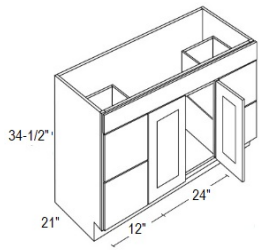

Double Door and Four Drawers Sink Base Vanity - Bathroom Vanities

Manor White

V48DD

Vanity Sink Base - 48"W x 34-1/2"H x 21"D - 2 Doors (12"W each)&

$546.48