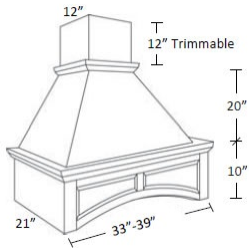

Arched Wood Hood - Accessories

Manor White

WHA30/33	Arched Wood Hood - 30"W (From side panel to side panel) / 33-1/8"W	$2179.48
WHA36/39	Arched Wood Hood - 36"W (From side panel to side panel) / 39-1/8"W	$2352.24

Touch Up Kit - Accessories

Manor White

TUP	Touch Up Kit (Marker and Putty Stick Included)	$49.50