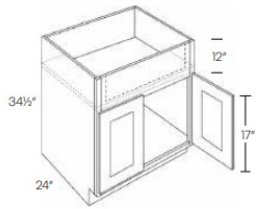

Combination Sink Base Cabinets - Base Cabinets

Manor White

SB54	Combination Sink Base - 54"W x 34-1/2"H x 24"D - 4 Doors (Middle 15	\$483.61
SB60	Combination Sink Base - 60"W x 34-1/2"H x 24"D - 4 Doors (15"W each	\$526.68

Double Door Farm Sink Base Cabinet - Base Cabinets

Manor White

SB36-FS	Farm Sink Base - 36"W x 34-1/2"H x 24"D - 2 Doors (17"H each) (Max	\$339.07
---------	--	----------

Corner Sink Front - Base Cabinets