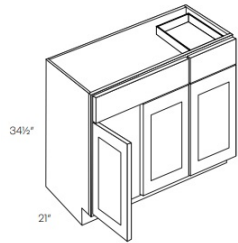

Three Doors Vanity Base - Bathroom Vanities

Manor White

VB36	Vanity Base - 36"W x 34-1/2"H x 21"D - 3 Doors - 1 Right Drawer - 1	$468.76
VB42	Vanity Base - 42"W x 34-1/2"H x 21"D - 3 Doors - 1 Right Drawer - 1	$474.21