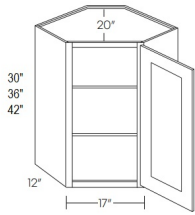

Wall Diagonal Corner - Wall Cabinets

Manor White

CW2430	Wall Diagonal Corner - 24"W x 30"H x 12"D - 1 Door - 2 Shelves (Req)	\$338.08
CW2436	Wall Diagonal Corner - 24"W x 36"H x 12"D - 1 Door - 2 Shelves (Req)	\$386.10
CW2442	Wall Diagonal Corner - 24"W x 42"H x 12"D - 1 Door - 3 Shelves (Req)	\$439.56