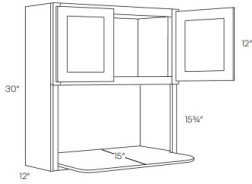

Microwave Wall Cabinet - Wall Cabinets

Manor White

MW3030	Microwave Cabinet - 30"W x 30"H x 12"D - 2 Doors (12"H each) - 1 Sh	$324.72