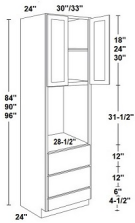

Oven Cabinet - Tall Cabinets

Manor White

OV3084	Oven Cabinet - 30"W x 84"H x 24"D - 2 Top Doors (18"H each) - 3	$818.73
OV3090	Oven Cabinet - 30"W x 90"H x 24"D - 2 Top Doors (24"H each) - 3	$942.48
OV3096	Oven Cabinet - 30"W x 96"H x 24"D - 2 Top Doors (30"H each) - 3	$1065.73
OV3384	Oven Cabinet - 33"W x 84"H x 24"D - 2 Top Doors (18"H each) - 3 Bot	$836.55
OV3390	Oven Cabinet - 33"W x 90"H x 24"D - 2 Top Doors (24"H each) - 3 Bot	$961.29
OV3396	Oven Cabinet - 33"W x 96"H x 24"D - 2 Top Doors (30"H each) - 3	$1083.55