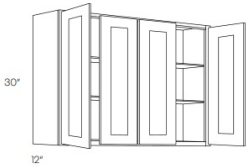

30" High Four Door - Wall Cabinets

Manor White

W4830	Wall - 48"W x 30"H x 12"D - 4 Doors - 2 Shelves on each side	$393.03
W5430	Wall - 54"W x 30"H x 12"D - 4 Doors - 2 Shelves on each side	$439.56