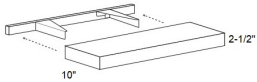

Floating Shelf (Wood) - Accessories

Manor White

F-SHELF-24	Floating Shelf (Painted) - 24"W x 10"D x 2-1/2"T (Supports 20 po	$239.08
F-SHELF-30	Floating Shelf (Painted) - 30"W x 10"D x 2-1/2"T (Supports 20 po	$285.12
F-SHELF-36	Floating Shelf (Painted) - 36"W x 10"D x 2-1/2"T (Supports 20 po	$330.66
F-SHELF-42	Floating Shelf (Painted) - 42"W x 10"D x 2-1/2"T (Supports 20 po	$376.20