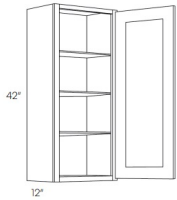

42" High Single Door - Wall Cabinets

Manor White

W0942	Wall - 9"W x 42"H x 12"D - 1 Door - 3 Shelves	$181.17
W1242	Wall - 12"W x 42"H x 12"D - 1 Door - 3 Shelves	$196.02
W1542	Wall - 15"W x 42"H x 12"D - 1 Door - 3 Shelves	$216.81
W1842	Wall - 18"W x 42"H x 12"D - 1 Door - 3 Shelves	$241.06
W2142	Wall - 21"W x 42"H x 12"D - 1 Door - 3 Shelves	$287.10