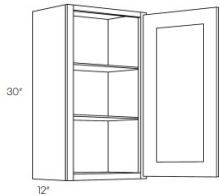

30" High Single Door - Wall Cabinets **Manor White**

W0930	Wall - 9"W x 30"H x 12"D - 1 Door - 2 Shelves	$134.64
W1230	Wall - 12"W x 30"H x 12"D - 1 Door - 2 Shelves	$149.98
W1530	Wall - 15"W x 30"H x 12"D - 1 Door - 2 Shelves	$161.86
W1830	Wall - 18"W x 30"H x 12"D - 1 Door - 2 Shelves	$182.16
W2130	Wall - 21"W x 30"H x 12"D - 1 Door - 2 Shelves	$217.80