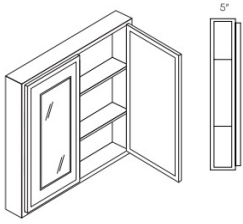

Double Door Medicine Cabinet - Bathroom Vanities

Manor White

MC2430	Medicine Cabinet - 24"W x 30"H x 5"D - 2 Doors - 2 Shelves	$260.86
MC3030	Medicine Cabinet - 30"W x 30"H x 5"D - 2 Doors - 2 Shelves	$290.07
MC3630	Medicine Cabinet - 36"W x 30"H x 5"D - 2 Doors - 2 Shelves	$327.19