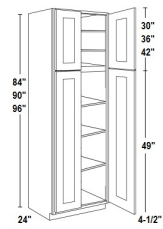

Pantry Cabinet Double Door - Tall Cabinets

Manor White

UC2424x84	Wall Pantry - 24"W x 84"H x 24"D - 4 Doors (Upper:30"H , Bottom:49"	$867.24
UC2424x90	Wall Pantry - 24"W x 90"H x 24"D - 4 Doors (Upper:36"H , Bottom:49"	$990.00
UC2424x96	Wall Pantry - 24"W x 96"H x 24"D - 4 Doors (Upper:42"H , Bottom:49"	$1094.94