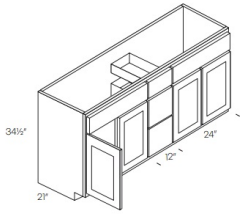

Four Doors and Three Drawers Vanity Base - Bathroom Vanities

Manor White

VSD60	Vanity Base - 60"W x 34-1/2"H x 21"D - 2 Left Doors (12"W each)	$631.62