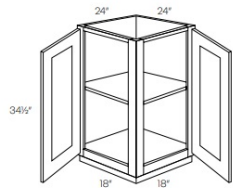

Base End Cabinet - Base Cabinets

Manor White

BEC24	Base End Angle Cabinet - 24"W x 34-1/2"H x 24"D - 2 Doors (18"W eac	$278.68