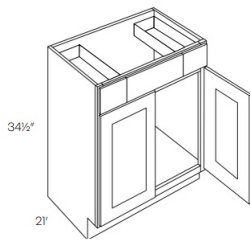

Vanity Combo Bases - Bathroom Vanities

Manor White

VSB36	Vanity Sink Base - 36"W x 34-1/2"H x 21"D - 2 Doors - 2 Top Drawers	$388.08
VSB42	Vanity Sink Base - 42"W x 34-1/2"H x 21"D - 2 Doors - 2 Top Drawers	$415.80