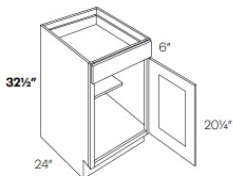

ADA Single Door Base - Base Cabinets

Manor White

B09-HA	ADA Base (Handicap Accessible) - 9"W x 32-1/2"H x 24"D - 1 Door (20	$196.02
B12-HA	ADA Base (Handicap Accessible) - 12"W x 32-1/2"H x 24"D - 1 Door (2	$225.72
B15-HA	ADA Base (Handicap Accessible) - 15"W x 32-1/2"H x 24"D - 1 Door (2	$236.11
B18-HA	ADA Base (Handicap Accessible) - 18"W x 32-1/2"H x 24"D - 1 Door (2	$247.99
B21-HA	ADA Base (Handicap Accessible) - 21"W x 32-1/2"H x 24"D - 1 Door (2	$282.64