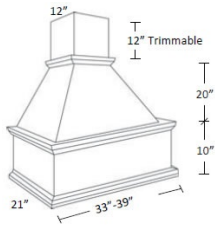

Straight Wood Hood - Accessories

Manor White

WHP30/33	Straight Wood Hood - 30"W (From side panel to side panel) / 33-1/8"	$2179.48
WHP36/39	Straight Wood Hood - 36"W (From side panel to side panel) / 39-1/8"	$2352.24