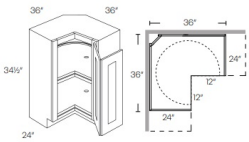

CSB36R	Corner Sink Base Cabinet - 32"W x 34-1/2"H x 24"D - 1 Door	\$610.83
--------	--	----------

Three Drawer Pack Base - Base Cabinets

Manor White

DB12	Drawer Pack - 12"W x 34-1/2"H x 24"D - 3 Drawers	\$348.97
DB15	Drawer Pack - 15"W x 34-1/2"H x 24"D - 3 Drawers	\$365.31
DB18	Drawer Pack - 18"W x 34-1/2"H x 24"D - 3 Drawers	\$376.69
DB21	Drawer Pack - 21"W x 34-1/2"H x 24"D - 3 Drawers	\$391.05
DB24	Drawer Pack - 24"W x 34-1/2"H x 24"D - 3 Drawers	\$404.41
DB30	Drawer Pack - 30"W x 34-1/2"H x 24"D - 3 Drawers	\$442.03
DB36	Drawer Pack - 36"W x 34-1/2"H x 24"D - 3 Drawers	\$477.67

Easy Reach Base Corner Cabinet - Base Cabinets

Manor White

LS36R	Easy Reach Corner Base Cabinet (w/o lazy susan) - 32"W x 34-1/2"	\$654.39
-------	--	----------

Easy Reach (w/ Lazy Susan) Corner Base Cabinet - Base Cabinets