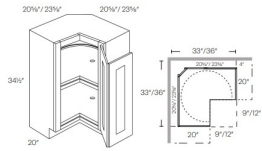

Easy Reach Base Corner Cabinet - Base Cabinets

Manor White

LS36R	Easy Reach Corner Base Cabinet (w/o lazy susan) - 32"W x 34-1/2"	\$654.39
-------	--	----------

Easy Reach (w/ Lazy Susan) Corner Base Cabinet - Base Cabinets

Manor White

CAR33R	Easy Reach Corner Base Cabinet (w/ lazy susan) - 29"W x 34-1/2"H	\$654.39
CAR36R	Easy Reach Corner Base Cabinet (w/ lazy susan) - 32"W x 34-1/2"H	\$654.39

Blind Base Cabinet - Base Cabinets