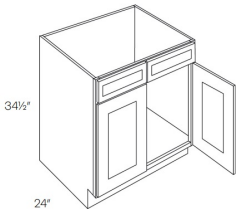

Double Header Double Door Sink Base - Base Cabinets

Manor White

SB30	Sink Base - 30"W x 34-1/2"H x 24"D - 2 Doors - 2 Headers	$339.07
SB33	Sink Base - 33"W x 34-1/2"H x 24"D - 2 Doors - 2 Headers	$359.37
SB36	Sink Base - 36"W x 34-1/2"H x 24"D - 2 Doors - 2 Headers	$368.28
SB39	Sink Base - 39"W x 34-1/2"H x 24"D - 2 Doors - 2 Headers	$377.19
SB42	Sink Base - 42"W x 34-1/2"H x 24"D - 2 Doors - 2 Headers	$385.60
SB48	Sink Base - 48"W x 34-1/2"H x 24"D - 4 Doors - 2 Headers	$433.62