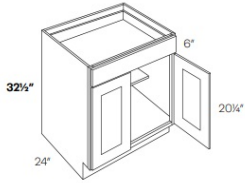

ADA Double Door with Drawer(s) Base - Base Cabinets

Manor White

B24-HA	ADA Base (Handicap Accessible) - 24"W x 32-1/2"H x 24"D - 2 Doors (	$316.30
B27-HA	ADA Base (Handicap Accessible) - 27"W x 32-1/2"H x 24"D - 2 Doors (	$349.47
B30-HA	ADA Base (Handicap Accessible) - 30"W x 32-1/2"H x 24"D - 2 Doors (	$380.65
B33-HA	ADA Base (Handicap Accessible) - 33"W x 32-1/2"H x 24"D - 2 Doors (	$406.39
B36-HA	ADA Base (Handicap Accessible) - 36"W x 32-1/2"H x 24"D - 2 Doors (	$426.19
B39-HA	ADA Base (Handicap Accessible) - 39"W x 32-1/2"H x 24"D - 2 Doors (	$453.42