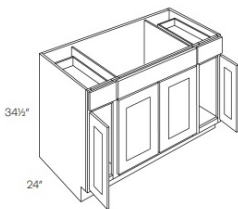

Combination Sink Base Cabinets - Base Cabinets

Manor White

SB54	Combination Sink Base - 54"W x 34-1/2"H x 24"D - 4 Doors (Middle 15	$483.61
SB60	Combination Sink Base - 60"W x 34-1/2"H x 24"D - 4 Doors (15"W each	$526.68