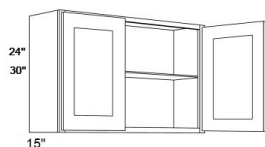

15" Deep - Wall Cabinets

Manor White

W302415	Wall - 30"W x 24"H x 15"D - 2 Doors - 1 Shelf	$271.75
W303015	Wall - 30"W x 30"H x 15"D - 2 Doors - 2 Shelves	$313.83
W362415	Wall - 36"W x 24"H x 15"D - 2 Doors - 1 Shelf	$285.12