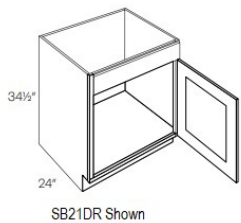

Single Full Height Door Base - Base Cabinets

Manor White

B09-FH	Full Height Door Base - 9"W x 34-1/2"H x 24"D - 1 Door - 1 Shelf (1	\$196.02
---------------	---	-----------------

Single Door Base - Base Cabinets

Manor White

B09	Base - 9"W x 34-1/2"H x 24"D - 1 Door - 1 Drawer - 1 Shelf (10"D)	\$196.02
B12	Base - 12"W x 34-1/2"H x 24"D - 1 Door - 1 Drawer - 1 Shelf (10"D)	\$225.72
B15	Base - 15"W x 34-1/2"H x 24"D - 1 Door - 1 Drawer - 1 Shelf (10"D)	\$236.11
B18	Base - 18"W x 34-1/2"H x 24"D - 1 Door - 1 Drawer - 1 Shelf (10"D)	\$247.99
B21	Base - 21"W x 34-1/2"H x 24"D - 1 Door - 1 Drawer - 1 Shelf (10"D)	\$282.64

Double Door with Drawer(s) Base - Base Cabinets

Manor White

B24	Base - 24"W x 34-1/2"H x 24"D - 2 Doors - 1 Drawer - 1 Shelf (10"D)	\$316.30
B27	Base - 27"W x 34-1/2"H x 24"D - 2 Doors - 1 Drawer - 1 Shelf (10"D)	\$349.47
B30	Base - 30"W x 34-1/2"H x 24"D - 2 Doors - 2 Drawers - 1 Shelf (10"D)	\$380.65
B33	Base - 33"W x 34-1/2"H x 24"D - 2 Doors - 2 Drawers - 1 Shelf (10"D)	\$406.39
B36	Base - 36"W x 34-1/2"H x 24"D - 2 Doors - 2 Drawers - 1 Shelf (10"D)	\$426.19
B39	Base - 39"W x 34-1/2"H x 24"D - 2 Doors - 2 Drawers - 1 Shelf (10"D)	\$453.42
B42	Base - 42"W x 34-1/2"H x 24"D - 2 Doors - 2 Drawers - 1 Shelf (10"D)	\$477.67
B48	Base - 48"W x 34-1/2"H x 24"D - 4 Doors - 2 Drawers - 1 Shelf (10"D)	\$529.65

Single Header Single Door Sink Base - Base Cabinets

Manor White

SB21DL	Sink Base - 21"W x 34-1/2"H x 24"D - 1 Left Door - 1 Header	\$282.64
SB21DR	Sink Base - 21"W x 34-1/2"H x 24"D - 1 Right Door - 1 Header	\$282.64