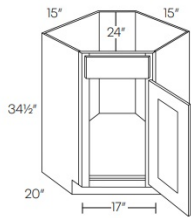

Corner Sink Base Cabinet - Base Cabinets

Manor White

CSB36R	Corner Sink Base Cabinet - 32"W x 34-1/2"H x 24"D - 1 Door	$610.83