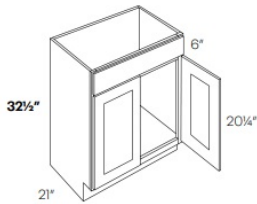

ADA Double Door Sink Base Vanity - Bathroom Vanities

Manor White

V24-HA	ADA Vanity Base (Handicap Accessible) - 24"W x 32-1/2"H x 21"D -	$198.00
V30-HA	ADA Vanity Base (Handicap Accessible) - 30"W x 32-1/2"H x 21"D - 2	$255.42
V36-HA	ADA Vanity Base (Handicap Accessible) - 36"W x 32-1/2"H x 21"D - 2	$308.38