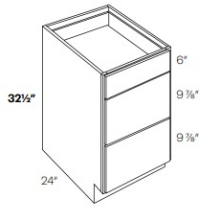

ADA Three Drawer Pack Base - Base Cabinets

Manor White

DB12-HA	ADA Drawer Pack (Handicap Accessible) - 12"W x 32-1/2"H x 24"D - 3	$348.97
DB15-HA	ADA Drawer Pack (Handicap Accessible) - 15"W x 32-1/2"H x 24"D - 3	$365.31
DB18-HA	ADA Drawer Pack (Handicap Accessible) - 18"W x 32-1/2"H x 24"D - 3	$376.69