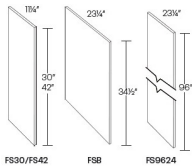

Finished Panels - Panels and Fillers

Manor White

PLY4X8	Finished Back Panel - 48"W x 96"H x 1/4"T	\$202.95
--------	---	----------

Finished Skin - Panels and Fillers

Manor White

FS30	Wall Skin - 11-1/4"W x 30"H x 1/4"T	\$52.96
FS42	Wall Skin - 11-1/4"W x 42"H x 1/4"T	\$73.75
FS9624	Tall Skin - 23-1/4"W x 96"H x 1/4"T	\$140.08
FSB	Base Skin - 23-1/4"W x 34-1/2"H x 1/4"T	\$68.80

Columns - Panels and Fillers

Manor White

CLM-30X15	Column - 3"W x 30"H x 15"D (Depth is trimmable, Finished 3 sides)	\$112.86
CLM-36X15	Column - 3"W x 36"H x 15"D (Depth is trimmable, Finished 3 sides)	\$126.22
CLM-42X15	Column - 3"W x 42"H x 15"D (Depth is trimmable, Finished 3 sides)	\$140.08
CLM-B30	Column - 3"W x 34-1/2"H x 30"D (Depth is trimmable, Finished 3 side)	\$223.24