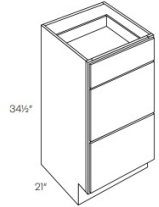

Vanity Drawer Base Cabinets - Bathroom Vanities

Manor White

VDB12	Vanity Drawer Base - 12"W x 34-1/2"H x 21"D - 3 Drawers	$346.00
VDB15	Vanity Drawer Base - 15"W x 34-1/2"H x 21"D - 3 Drawers	$366.79
VDB18	Vanity Drawer Base - 18"W x 34-1/2"H x 21"D - 3 Drawers	$375.70
VDB21	Vanity Drawer Base - 21"W x 34-1/2"H x 21"D - 3 Drawers	$382.14
VDB24	Vanity Drawer Base - 24"W x 34-1/2"H x 21"D - 3 Drawers	$394.02