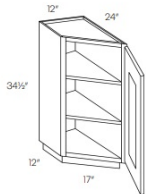

Base Transitional Cabinet - Base Cabinets

Manor White

BTC2412	Base Transitional Cabinet - 17"W x 34-1/2"H x 12"-24"D - 1 Door - 2	$223.74