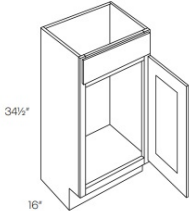

Single Door Sink Base Vanity - Bathroom Vanities

Manor White

V1816	Vanity - 18"W x 34-1/2"H x 16"D - 1 Door - 1 Header - No Shelf	$151.96