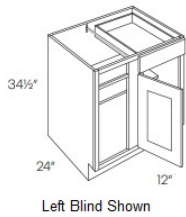

Blind Base Cabinet - Base Cabinets

Manor White

BLB36/39	Blind Base Cabinet - 27"W x 34-1/2"H x 24"D - 1 Door (B9) - 1 Draw	$402.93
BLB39/42	Blind Base Cabinet - 33"W x 34-1/2"H x 24"D - 1 Door (B12) - 1 Draw	$415.80
BLB42/45	Blind Base Cabinet - 39"W x 34-1/2"H x 24"D - 1 Door (B15) - 1 Draw	$444.51
BLB45/48	Blind Base Cabinet - 45"W x 34-1/2"H x 24"D - 1 Door (B18) - 1 Draw	$475.69
BLB48/51	Blind Base Cabinet - 48"W x 34-1/2"H x 24"D - 2 Doors (B21) - 2	$512.32