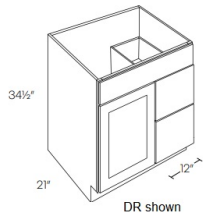

Single Door and Double Drawer Sink Base Vanity - Bathroom Vanities

Manor White

V24DL	Vanity Sink Base - 24"W x 34-1/2"H x 21"D - 1 Door - 2 Left Drawers	$316.80
V24DR	Vanity Sink Base - 24"W x 34-1/2"H x 21"D - 1 Door - 2 Right Drawer	$316.80
V30DL	Vanity Sink Base - 30"W x 34-1/2"H x 21"D - 1 Door - 2 Left Drawers	$437.58
V30DR	Vanity Sink Base - 30"W x 34-1/2"H x 21"D - 1 Door - 2 Right Drawer	$437.58