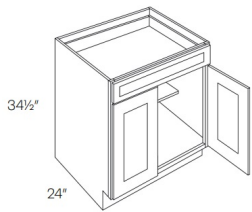

Double Door with Drawer(s) Base - Base Cabinets

Manor White

B24	Base - 24"W x 34-1/2"H x 24"D - 2 Doors - 1 Drawer - 1 Shelf (10"D)	$316.30
B27	Base - 27"W x 34-1/2"H x 24"D - 2 Doors - 1 Drawer - 1 Shelf (10"D)	$349.47
B30	Base - 30"W x 34-1/2"H x 24"D - 2 Doors - 2 Drawers - 1 Shelf (10"D)	$380.65
B33	Base - 33"W x 34-1/2"H x 24"D - 2 Doors - 2 Drawers - 1 Shelf (10"D)	$406.39
B36	Base - 36"W x 34-1/2"H x 24"D - 2 Doors - 2 Drawers - 1 Shelf (10"D)	$426.19
B39	Base - 39"W x 34-1/2"H x 24"D - 2 Doors - 2 Drawers - 1 Shelf (10"D)	$453.42
B42	Base - 42"W x 34-1/2"H x 24"D - 2 Doors - 2 Drawers - 1 Shelf (10"D)	$477.67
B48	Base - 48"W x 34-1/2"H x 24"D - 4 Doors - 2 Drawers - 1 Shelf (10"D)	$529.65