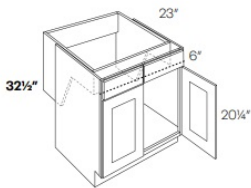

ADA Double Door (Handicap Removable) Sink Base - Base Cabinets

Manor White

SB33-HR	Handicap Removable Sink Base - 33"W x 32-1/2"H x 23"D - 2 Doors (20	$535.09
SB36-HR	Handicap Removable Sink Base - 36"W x 32-1/2"H x 23"D - 2 Doors (20	$545.98