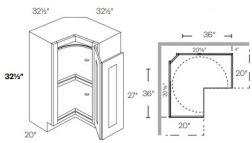

ADA Easy Reach (w/ Lazy Susan) Corner Base Cabinet - Base Cabinets

Manor White

CAR36L-HA	ADA Easy Reach Corner Base Cabinet (Handicap Accessible) (w/ la	$654.39