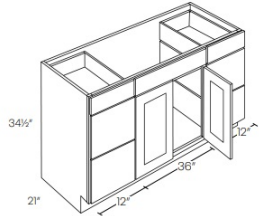

Double Door and Six Drawers Vanity Base - Bathroom Vanities

Manor White

V60DD

Vanity Base - 60"W x 34-1/2"H x 21"D - 2 Doors (18"W each) - 3 R

$663.30