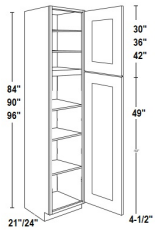

Manor White

BLB36/39-HA	ADA Blind Base Cabinet (Handicap Accessible) - 27"W x 32-1/2"H x 24	\$402.93
-------------	---	----------

Pantry Cabinet Single Door - Tall Cabinets

Manor White

UC1821x84	Wall Pantry - 18"W x 84"H x 21"D - 2 Doors (Upper:30"H , Bottom:49"	\$752.89
UC1824x84	Wall Pantry - 18"W x 84"H x 24"D - 2 Doors (Upper:30"H , Bottom:49"	\$752.89
UC1824x90	Wall Pantry - 18"W x 90"H x 24"D - 2 Doors (Upper:36"H , Bottom:49"	\$858.33
UC1824x96	Wall Pantry - 18"W x 96"H x 24"D - 2 Doors (Upper:42"H , Bottom:49"	\$979.60