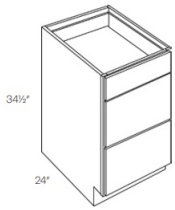

Double Door Farm Sink Base Cabinet - Base Cabinets

Manor White

SB36-FS	Farm Sink Base - 36"W x 34-1/2"H x 24"D - 2 Doors (17"H each) (Max	\$339.07
---------	--	----------

Corner Sink Front - Base Cabinets

Manor White

CSF36L	Corner Sink Front and Kicker - 18"W (Door front) x 34-1/2"H x 24	\$161.86
CSFFL36	Corner Sink Front Floor (Used with CSF36)	\$75.73

Corner Sink Base Cabinet - Base Cabinets

Manor White

CSB36R	Corner Sink Base Cabinet - 32"W x 34-1/2"H x 24"D - 1 Door	\$610.83
--------	--	----------

Three Drawer Pack Base - Base Cabinets

Manor White

DB12	Drawer Pack - 12"W x 34-1/2"H x 24"D - 3 Drawers	\$348.97
DB15	Drawer Pack - 15"W x 34-1/2"H x 24"D - 3 Drawers	\$365.31
DB18	Drawer Pack - 18"W x 34-1/2"H x 24"D - 3 Drawers	\$376.69
DB21	Drawer Pack - 21"W x 34-1/2"H x 24"D - 3 Drawers	\$391.05
DB24	Drawer Pack - 24"W x 34-1/2"H x 24"D - 3 Drawers	\$404.41
DB30	Drawer Pack - 30"W x 34-1/2"H x 24"D - 3 Drawers	\$442.03
DB36	Drawer Pack - 36"W x 34-1/2"H x 24"D - 3 Drawers	\$477.67