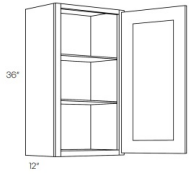

36" High Single Door - Wall Cabinets

Manor White

W0936	Wall - 9"W x 36"H x 12"D - 1 Door - 2 Shelves	$153.45
W1236	Wall - 12"W x 36"H x 12"D - 1 Door - 2 Shelves	$170.28
W1536	Wall - 15"W x 36"H x 12"D - 1 Door - 2 Shelves	$183.64
W1836	Wall - 18"W x 36"H x 12"D - 1 Door - 2 Shelves	$206.91
W2136	Wall - 21"W x 36"H x 12"D - 1 Door - 2 Shelves	$247.00