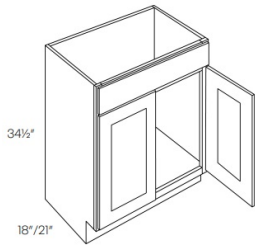

Double Door Sink Base Vanity - Bathroom Vanities

Manor White

V24	Vanity - 24"W x 34-1/2"H x 21"D - 2 Doors - 1 Header	$211.36
V2418	Vanity - 24"W x 34-1/2"H x 18"D - 2 Doors - 1 Header	$195.03
V27	Vanity - 27"W x 34-1/2"H x 21"D - 2 Doors - 1 Header	$233.64
V30	Vanity - 30"W x 34-1/2"H x 21"D - 2 Doors - 1 Header	$263.34
V3018	Vanity - 30"W x 34-1/2"H x 18"D - 2 Doors - 1 Header	$247.99
V33	Vanity - 33"W x 34-1/2"H x 21"D - 2 Doors - 1 Header	$291.06
V36	Vanity - 36"W x 34-1/2"H x 21"D - 2 Doors - 1 Header	$318.28
V42	Vanity - 42"W x 34-1/2"H x 21"D - 2 Doors - 1 Header	$369.27
V48	Vanity - 48"W x 34-1/2"H x 21"D - 4 Doors - 1 Header	$443.02