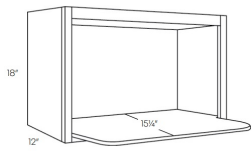

Microwave Unit - Accessories

Manor White

MW3018	Microwave Cabinet - 30"W x 18"H x 12"D - 1 Shelf (15-1/4"D) (Depth	\$227.70
--------	--	----------

Pull Out Shelf - Accessories

Manor White

POS-12	Pull Out Shelf - 2"H x 21"D (For 12"W base cabinet) (Includes Ball	\$98.01
POS-15	Pull Out Shelf - 2"H x 21"D (For 15"W base cabinet) (Includes Ball	\$102.46
POS-18	Pull Out Shelf - 2"H x 21"D (For 18"W base cabinet) (Includes Ball	\$112.86
POS-21	Pull Out Shelf - 2"H x 21"D (For 21"W base cabinet) (Includes Ball	\$118.80
POS-24	Pull Out Shelf - 2"H x 21"D (For 24"W base cabinet) (Includes Ball	\$134.14
POS-27	Pull Out Shelf - 2"H x 21"D (For 27"W base cabinet) (Includes Ball	\$139.59
POS-30	Pull Out Shelf - 2"H x 21"D (For 30"W base cabinet) (Includes Ball	\$145.53
POS-33	Pull Out Shelf - 2"H x 21"D (For 33"W base cabinet) (Includes Ball	\$151.96
POS-36	Pull Out Shelf - 2"H x 21"D (For 36"W base cabinet) (Includes Ball	\$162.85
POS-42	Pull Out Shelf - 2"H x 21"D (For 42"W base cabinet) (Includes Ball	\$170.77