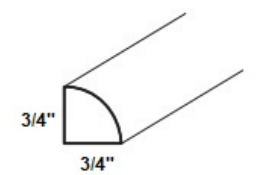

Outside Corner Molding - Moldings

Manor White

OCM	Outside Corner Molding - 96"L x 3/4"W x 3/4"H	\$52.96
OCM135	Outside Corner Molding (Tilted 135 Degree) - 96"L x 3/4"W x 3/4"H	\$52.96

Inside Corner Molding - Moldings