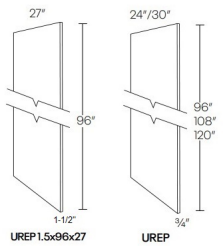

Universal Refrigerator End Panel - Panels and Fillers

Manor White

UREP24	Universal Refrigerator End Panel - 24"W x 96"H x 3/4"T&nb	$178.69
UREP24-10	Universal Refrigerator End Panel - 24"W x 120"H x 3/4"T&nb	$226.21
UREP24-9	Universal Refrigerator End Panel - 24"W x 108"H x 3/4"T&nb	$200.97
UREP30	Universal Refrigerator End Panel - 30"W x 96"H x 3/4"T&nb	$237.60
UREP30-10	Universal Refrigerator End Panel - 30"W x 120"H x 3/4"T&nb	$300.96
UREP30-9	Universal Refrigerator End Panel - 30"W x 108"H x 3/4"T&nb	$267.30