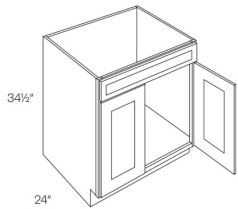

Single Header Double Door Sink Base - Base Cabinets

Manor White

SB24	Sink Base - 24"W x 34-1/2"H x 24"D - 2 Doors - 1 Header	$297.99
SB27	Sink Base - 27"W x 34-1/2"H x 24"D - 2 Doors - 1 Header	$320.26