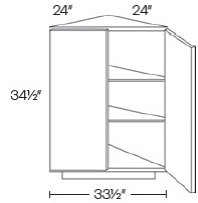

Base End Straight Cabinet - Base Cabinets

Modesta Dark Grey

BECS24 Base End Straight Cabinet - 33-1/2"W x 34-1/2"H x 24"D - 2 Doors - $445.63