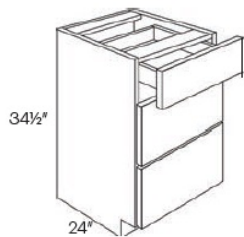

Vanity Drawer Base - Bathroom Vanities

Modesta Dark Grey

VDB12	Vanity Drawer Base - 12"W x 34-1/2"H x 21"D - 3 Drawers	$491.82
VDB15	Vanity Drawer Base - 15"W x 34-1/2"H x 21"D - 3 Drawers	$534.62
VDB18	Vanity Drawer Base - 18"W x 34-1/2"H x 21"D - 3 Drawers	$557.04