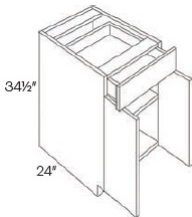

Double Door with Drawer(s) Base - Base Cabinets

Modesta Dark Grey

B24	Base - 24"W x 34-1/2"H x 24"D - 2 Doors - 1 Drawer - 1 Full Shelf	$461.93
B27	Base - 27"W x 34-1/2"H x 24"D - 2 Doors - 1 Drawer - 1 Full Shelf	$506.09
B30	Base - 30"W x 34-1/2"H x 24"D - 2 Doors - 2 Drawers - 1 Full Shelf	$577.42
B33	Base - 33"W x 34-1/2"H x 24"D - 2 Doors - 2 Drawers - 1 Full Shelf	$613.42
B36	Base - 36"W x 34-1/2"H x 24"D - 2 Doors - 2 Drawers - 1 Full Shelf	$641.95
B39	Base - 39"W x 34-1/2"H x 24"D - 2 Doors - 2 Drawers - 1 Full Shelf	$676.60
B42	Base - 42"W x 34-1/2"H x 24"D - 2 Doors - 2 Drawers - 1 Full Shelf	$711.24