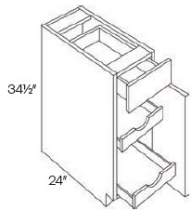

**Single Door with Drawer Base with 1 POS - Base Cabinets**

**Modesta Dark Grey**

B12-POS1	Base - 12"W x 34-1/2"H x 24"D - 1 Door - 1 Drawer - 1 Full Shelf -	\$524.43
B15-POS1	Base - 15"W x 34-1/2"H x 24"D - 1 Door - 1 Drawer - 1 Full Shelf -	\$544.13
B18-POS1	Base - 18"W x 34-1/2"H x 24"D - 1 Door - 1 Drawer - 1 Full Shelf -	\$577.42
B21-POS1	Base - 21"W x 34-1/2"H x 24"D - 1 Door - 1 Drawer - 1 Full Shelf -	\$638.56

## Single Door with Drawer Base with 2 POS - Base Cabinets

Modesta Dark Grey

B12-POS2	Base - 12"W x 34-1/2"H x 24"D - 1 Door - 1 Drawer - 1 Full Shelf -	\$637.20
B15-POS2	Base - 15"W x 34-1/2"H x 24"D - 1 Door - 1 Drawer - 1 Full Shelf -	\$661.65
B18-POS2	Base - 18"W x 34-1/2"H x 24"D - 1 Door - 1 Drawer - 1 Full Shelf -	\$708.53
B21-POS2	Base - 21"W x 34-1/2"H x 24"D - 1 Door - 1 Drawer - 1 Full Shelf -	\$777.14