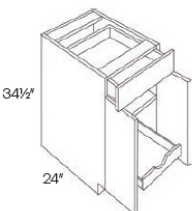

Double Door with Drawer(s) Base with 1 POS - Base Cabinets

Modesta Dark Grey

B24-POS1	Base - 24"W x 34-1/2"H x 24"D - 2 Doors - 1 Drawer - 1 Full Shelf -	$675.92
B27-POS1	Base - 27"W x 34-1/2"H x 24"D - 2 Doors - 1 Drawer - 1 Full Shelf -	$726.87
B30-POS1	Base - 30"W x 34-1/2"H x 24"D - 2 Doors - 2 Drawers - 1 Full Shelf	$806.35
B33-POS1	Base - 33"W x 34-1/2"H x 24"D - 2 Doors - 2 Drawers - 1 Full Shelf	$849.15
B36-POS1	Base - 36"W x 34-1/2"H x 24"D - 2 Doors - 2 Drawers - 1 Full Shelf	$889.90
B42-POS1	Base - 42"W x 34-1/2"H x 24"D - 2 Doors - 2 Drawers - 1 Full Shelf	$938.14