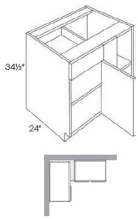

Blind Base Cabinet - Base Cabinets

Modesta Dark Grey

BLB36/39	Blind Base Cabinet - 27"W x 32-1/2"H x 24"D - 1 Door (B9) - 1 Drawe	$610.02
BLB39/42	Blind Base Cabinet - 33"W x 32-1/2"H x 24"D - 1 Door (B12) - 1 Draw	$627.01
BLB42/45	Blind Base Cabinet - 39"W x 32-1/2"H x 24"D - 1 Door (B15) - 1 Draw	$671.84
BLB45/48	Blind Base Cabinet - 45"W x 32-1/2"H x 24"D - 1 Door (B18) - 1 Draw	$725.51