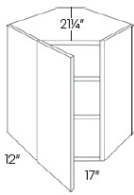

Wall Diagonal Corner - Wall Cabinets

Modesta Dark Grey

CW2430	Wall Diagonal Corner - 24"W x 30"H x 12"D - 1 Door (Requires 24" x	$489.78
CW2436	Wall Diagonal Corner - 24"W x 36"H x 12"D - 1 Door (Requires 24" x	$514.92
CW2442	Wall Diagonal Corner - 24"W x 42"H x 12"D - 1 Door (Requires 24" x	$446.99