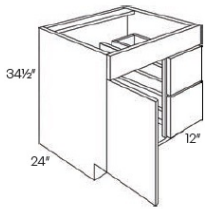

Single Door and Double Drawer Sink Base Vanity - Bathroom Vanities

Modesta Dark Grey

V2421D	Vanity - 24"W x 34-1/2"H x 21"D - 1 Door - 2 Right Drawers (12"W ea	$465.33
V3021D	Vanity - 30"W x 34-1/2"H x 21"D - 1 Door - 2 Right Drawers (12"W ea	$531.22