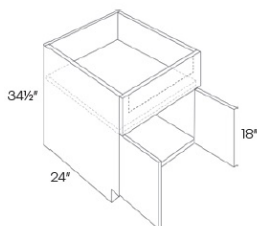

Double Door Farm Sink Base Cabinet - Base Cabinets

Modesta Dark Grey

SB30-FS	Farm Sink Base - 27"W x 34-1/2"H x 24"D	$491.82
SB36-FS	Farm Sink Base - 33"W x 34-1/2"H x 24"D	$531.90