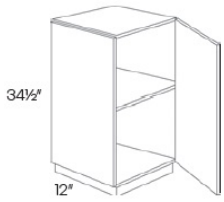

**Base End Shelf - Base Cabinets**

**Modesta Dark Grey**

BS24	Knick Knack Base Shelf - 12"W x 34-1/2"H x 24"D (Reversible, Fixed	\$392.64
------	--	----------

Base End Angle Cabinet - Base Cabinets

Modesta Dark Grey