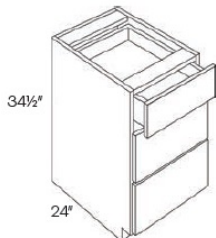

3 Drawer Pack Base - Base Cabinets

Modesta Dark Grey

DB12	Drawer Pack- 12"W x 34-1/2"H x 24"D - 3 Drawers	$557.04
DB15	Drawer Pack- 15"W x 34-1/2"H x 24"D - 3 Drawers	$582.85
DB18	Drawer Pack- 18"W x 34-1/2"H x 24"D - 3 Drawers	$595.08
DB21	Drawer Pack- 21"W x 34-1/2"H x 24"D - 3 Drawers	$614.78
DB24	Drawer Pack- 24"W x 34-1/2"H x 24"D - 3 Drawers	$635.84
DB27	Drawer Pack- 27"W x 34-1/2"H x 24"D - 3 Drawers	$667.09
DB30	Drawer Pack- 30"W x 34-1/2"H x 24"D - 3 Drawers	$688.15
DB33	Drawer Pack- 33"W x 34-1/2"H x 24"D - 3 Drawers	$721.43
DB36	Drawer Pack- 36"W x 34-1/2"H x 24"D - 3 Drawers	$770.34