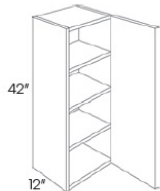

42" High Single Door - Wall Cabinets

Modesta Dark Grey

W0942	Wall - 09"W x 42"H x 12"D - 1 Door - 3 Shelves	$260.17
W1242	Wall - 12"W x 42"H x 12"D - 1 Door - 3 Shelves	$285.99
W1542	Wall - 15"W x 42"H x 12"D - 1 Door - 3 Shelves	$312.48
W1842	Wall - 18"W x 42"H x 12"D - 1 Door - 3 Shelves	$348.49
W2142	Wall - 21"W x 42"H x 12"D - 1 Door - 3 Shelves	$418.46