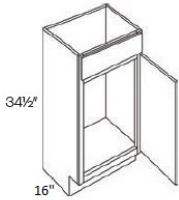

Single Door Sink Base Vanity - Bathroom Vanities

Modesta Dark Grey

V1816	Vanity - 18"W x 34-1/2"H x 16"D - 1 Door	$211.94