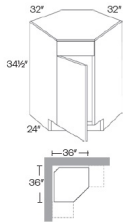

Corner Sink Base Cabinet - Base Cabinets

Modesta Dark Grey

CSB36	Corner Sink Base Cabinet - 32"W x 34-1/2"H x 24"D - 1 Door (Require	$888.55