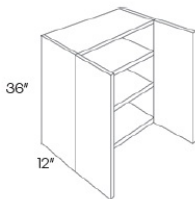

36" High Double Door - Wall Cabinets

Modesta Dark Grey

W2436	Wall - 24"W x 36"H x 12"D - 2 Doors - 2 Shelves	$401.47
W2736	Wall - 27"W x 36"H x 12"D - 2 Doors - 2 Shelves	$444.27
W3036	Wall - 30"W x 36"H x 12"D - 2 Doors - 2 Shelves	$455.82
W3336	Wall - 33"W x 36"H x 12"D - 2 Doors - 2 Shelves	$493.18
W3636	Wall - 36"W x 36"H x 12"D - 2 Doors - 2 Shelves	$523.07