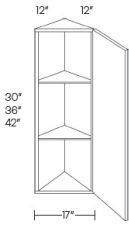

Single Door Wall Triangle End Cabinet - Wall Cabinets

Modesta Dark Grey

WEC1230	Triangle End Cabinet - 12"W x 30"H x 12"D - 1 Door - 2 Shelves (Mat	$228.25
WEC1236	Triangle End Cabinet - 12"W x 36"H x 12"D - 1 Door - 2 Shelves (Mat	$257.46
WEC1242	Triangle End Cabinet - 12"W x 42"H x 12"D - 1 Door - 3 Shelves (Mat	$287.35