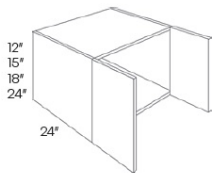

24" Deep - Wall Cabinets

Modesta Dark Grey

W301224	Wall - 30"W x 12"H x 24"D - 2 Doors	$303.65
W301524	Wall - 30"W x 15"H x 24"D - 2 Doors	$330.82
W301824	Wall - 30"W x 18"H x 24"D - 2 Doors	$343.73
W302424	Wall - 30"W x 24"H x 24"D - 2 Doors - 1 Shelf	$460.57
W331224	Wall - 33"W x 12"H x 24"D - 2 Doors	$324.71
W331524	Wall - 33"W x 15"H x 24"D - 2 Doors	$338.30
W331824	Wall - 33"W x 18"H x 24"D - 2 Doors	$351.20
W332424	Wall - 33"W x 24"H x 24"D - 2 Doors - 1 Shelf	$493.18
W361224	Wall - 36"W x 12"H x 24"D - 2 Doors	$351.88
W361524	Wall - 36"W x 15"H x 24"D - 2 Doors	$367.51
W361824	Wall - 36"W x 18"H x 24"D - 2 Doors	$414.38
W362424	Wall - 36"W x 24"H x 24"D - 2 Doors - 1 Shelf	$530.54