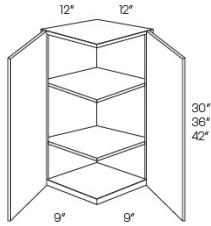

Double Door Wall Triangle End Cabinet - Wall Cabinets

Modesta Dark Grey

WECD1230	Wall End Cabinet - 12"W x 30"H x 12"D - 2 Doors - 2 Shelves	$287.35
WECD1236	Wall End Cabinet - 12"W x 36"H x 12"D - 2 Doors - 2 Shelves	$321.99
WECD1242	Wall End Cabinet - 12"W x 42"H x 12"D - 2 Doors - 3 Shelves	$359.36

Wall End Shelf - Wall Cabinets

Modesta Dark Grey

WS30	Wall End Shelf - 6"W x 30"H x 12"D - 2 Fixed Shelves (Reversible, S	$137.90
WS36	Wall End Shelf - 6"W x 36"H x 12"D - 2 Fixed Shelves (Reversible, S	$163.71
WS42	Wall End Shelf - 6"W x 42"H x 12"D - 3 Fixed Shelves (Reversible, S	$176.62