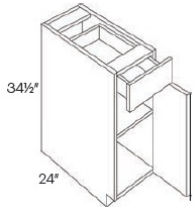

**Single Door with Drawer Base - Base Cabinets**

**Modesta Dark Grey**

B09	Base - 9"W x 34-1/2"H x 24"D - 1 Door - 1 Drawer - 1 Full Shelf	\$311.12
B12	Base - 12"W x 34-1/2"H x 24"D - 1 Door - 1 Drawer - 1 Full Shelf	\$351.88
B15	Base - 15"W x 34-1/2"H x 24"D - 1 Door - 1 Drawer - 1 Full Shelf	\$367.51
B18	Base - 18"W x 34-1/2"H x 24"D - 1 Door - 1 Drawer - 1 Full Shelf	\$387.21
B21	Base - 21"W x 34-1/2"H x 24"D - 1 Door - 1 Drawer - 1 Full Shelf	\$434.76