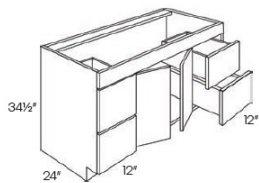

Double Door and Four Drawer Sink Base Vanity - Bathroom Vanities

Modesta Dark Grey

V4821DD	Vanity - 48"W x 34-1/2"H x 24"D - 2 Butt Doors - 2 Right Drawers (1	$871.56