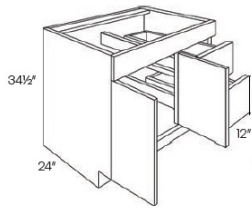

Double Door and Double Drawer Sink Base Vanity - Bathroom Vanities

Modesta Dark Grey

V3621D	Vanity - 36" W x 21" D x 34-1/2" H - 2 Doors - 2 Right Drawers (12"	$725.51
V4221D	Vanity - 42"W x 21"D x 34-1/2"H - 2 Doors - 2 Right Drawers (12"W e	$781.21