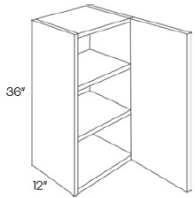

36" High Single Door - Wall Cabinets

Modesta Dark Grey

W0936	Wall - 09"W x 36"H x 12"D - 1 Door - 2 Shelves	$233.00
W1236	Wall - 12"W x 36"H x 12"D - 1 Door - 2 Shelves	$257.46
W1536	Wall - 15"W x 36"H x 12"D - 1 Door - 2 Shelves	$311.80
W1836	Wall - 18"W x 36"H x 12"D - 1 Door - 2 Shelves	$346.45
W2136	Wall - 21"W x 36"H x 12"D - 1 Door - 2 Shelves	$376.34