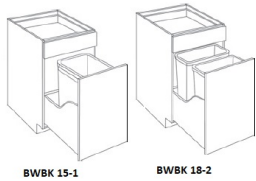

Waste Basket Base Cabinet - Accessories

Modesta Dark Grey

BWBK 15-1	Waste Basket Base - (Includes cabinet) 15"W x 34-1/2"H x 24"D - Sin	$643.31
BWBK 18-2	Waste Basket Base - (Includes cabinet) 18"W x 34-1/2"H x 24"D - Dou	$682.03