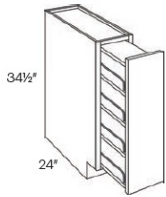

Base Spice Cabinet - Accessories

Modesta Dark Grey

BSP6	Base Spice Pull-Out - 6"W x 34-1/2"H x 24"D (Must be installed betw	$309.76

Pull Out Shelf - Accessories

Modesta Dark Grey