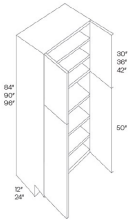

Pantry Cabinet Double Door - Tall Cabinets

Modesta Dark Grey

UC2412x84	Wall Pantry - 24"W x 84"H x 12"D - 4 Doors - 1 Fixed Shelf - 5 Adju	$1369.50
UC2412x90	Wall Pantry - 24"W x 90"H x 12"D - 4 Doors - 1 Fixed Shelf - 5 Adju	$1494.50
UC2412x96	Wall Pantry - 24"W x 96"H x 12"D - 4 Doors - 1 Fixed Shelf - 6 Adju	$1542.73
UC2424x84	Wall Pantry - 24"W x 84"H x 24"D - 4 Doors - 1 Fixed Shelf - 5 Adju	$1413.66
UC2424x90	Wall Pantry - 24"W x 90"H x 24"D - 4 Doors - 1 Fixed Shelf - 5 Adju	$1606.59
UC2424x96	Wall Pantry - 24"W x 96"H x 24"D - 4 Doors - 1 Fixed Shelf - 6 Adju	$1785.93
UC3024x84	Wall Pantry - 30"W x 84"H x 24"D - 2 Doors - 1 Fixed Shelf - 5 Adju	$1626.29
UC3024x90	Wall Pantry - 30"W x 90"H x 24"D - 4 Doors - 1 Fixed Shelf - 5 Adju	$1848.42
UC3024x96	Wall Pantry - 30"W x 96"H x 24"D - 4 Doors - 1 Fixed Shelf - 6 Adju	$2053.58