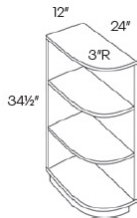

Base End Shelf - Base Cabinets

Modesta Dark Grey

BS24	Knick Knack Base Shelf - 12"W x 34-1/2"H x 24"D (Reversible, Fixed	$392.64