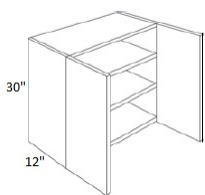

30" High Double Door - Wall Cabinets **Modesta Dark Grey**

W2430	Wall - 24"W x 30"H x 12"D - 2 Doors - 2 Shelves	$336.26
W2730	Wall - 27"W x 30"H x 12"D - 2 Doors - 2 Shelves	$370.22
W3030	Wall - 30"W x 30"H x 12"D - 2 Doors - 2 Shelves	$377.70
W3330	Wall - 33"W x 30"H x 12"D - 2 Doors - 2 Shelves	$413.70
W3630	Wall - 36"W x 30"H x 12"D - 2 Doors - 2 Shelves	$438.16
W3930	Wall - 39"W x 30"H x 12"D - 2 Doors - 2 Shelves	$474.84
W4230	Wall - 42"W x 30"H x 12"D - 2 Doors - 2 Shelves	$502.69