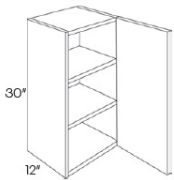

30" High Single Door - Wall Cabinets **Modesta Dark Grey**

W0930	Wall Cabinet - 9"W x 30"H x 12"D - 1 Door - 2 Shelves	$194.96
W1230	Wall Cabinet - 12"W x 30"H x 12"D - 1 Door - 2 Shelves	$217.38
W1530	Wall Cabinet - 15"W x 30"H x 12"D - 1 Door - 2 Shelves	$233.00
W1830	Wall Cabinet - 18"W x 30"H x 12"D - 1 Door - 2 Shelves	$262.89
W2130	Wall Cabinet - 21"W x 30"H x 12"D - 1 Door - 2 Shelves	$313.84