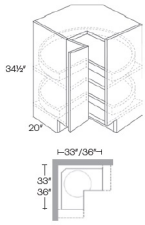

Easy Reach (with Lazy Susan) Corner Base Cabinet - Base Cabinets

Modesta Dark Grey

CAR33L	Easy Reach Corner Base Cabinet (with lazy susan) - 29"W x 34-1/2"H	$1256.74
CAR33R	Easy Reach Corner Base Cabinet (with lazy susan) - 29"W x 34-1/2"H	$1256.74
CAR36L	Easy Reach Corner Base Cabinet (with lazy susan) - 32"W x 34-1/2"H	$1256.74
CAR36R	Easy Reach Corner Base Cabinet (with lazy susan) - 32"W x 34-1/2"H	$1256.74