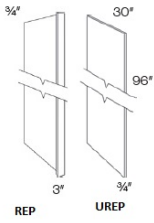

Refrigerator End Panel - Panels and Fillers

Modesta Dark Grey

REP384	Refrigerator End Panel - 24"W x 84"H x 1/2"D (3" Return - SOLID, On	$304.33
REP390	Refrigerator End Panel - 24"W x 90"H x 1/2"D (3" Return - SOLID, On	$315.20
REP396	Refrigerator End Panel - 24"W x 96"H x 1/2"D (3" Return - SOLID, On	$336.26
UREP30	Universal Refrigerator End Panel - 30"W x 96"H x 3/4"D (All sides a	$434.76