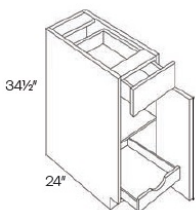

**Single Door with Drawer Base - Base Cabinets**

**Modesta Dark Grey**

B09	Base - 9"W x 34-1/2"H x 24"D - 1 Door - 1 Drawer - 1 Full Shelf	\$311.12
B12	Base - 12"W x 34-1/2"H x 24"D - 1 Door - 1 Drawer - 1 Full Shelf	\$351.88
B15	Base - 15"W x 34-1/2"H x 24"D - 1 Door - 1 Drawer - 1 Full Shelf	\$367.51
B18	Base - 18"W x 34-1/2"H x 24"D - 1 Door - 1 Drawer - 1 Full Shelf	\$387.21
B21	Base - 21"W x 34-1/2"H x 24"D - 1 Door - 1 Drawer - 1 Full Shelf	\$434.76

**Single Door with Drawer Base with 1 POS - Base Cabinets**

**Modesta Dark Grey**

B12-POS1	Base - 12"W x 34-1/2"H x 24"D - 1 Door - 1 Drawer - 1 Full Shelf -	\$524.43
B15-POS1	Base - 15"W x 34-1/2"H x 24"D - 1 Door - 1 Drawer - 1 Full Shelf -	\$544.13
B18-POS1	Base - 18"W x 34-1/2"H x 24"D - 1 Door - 1 Drawer - 1 Full Shelf -	\$577.42
B21-POS1	Base - 21"W x 34-1/2"H x 24"D - 1 Door - 1 Drawer - 1 Full Shelf -	\$638.56