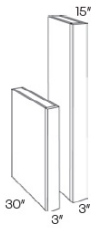

**Finished Panels - Panels and Fillers**

**Modesta Dark Grey**

BEP	Base End Panel - 25"W x 34-1/2"H x 3/4"D (All sides are finished)	\$134.50
PLY4X8	Finished Back Panel (Short Grain) - 96"W x 48"H x 1/4"D (One side f	\$476.88

**Columns - Panels and Fillers**

**Modesta Dark Grey**

CLM-30X15	Column - 3"W x 30"H x 15"D (Trimable, Finished 3 sides)	\$146.73
CLM-36X15	Column - 3"W x 36"H x 15"D (Trimable, Finished 3 sides)	\$195.64
CLM-42X15	Column - 3"W x 42"H x 15"D (Trimable, Finished 3 sides)	\$195.64
CLM-B30	Column - 3"W x 34-1/2"H x 30"D (Trimable, Finished 3 sides)	\$370.22