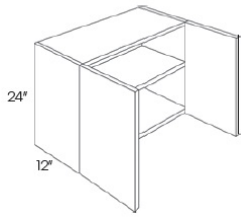

24" High - Wall Cabinets

Modesta Dark Grey

W2424	Wall - 24"W x 24"H x 12"D - 2 Doors - 1 Shelf (No center brace)	$338.30
W2724	Wall - 27"W x 24"H x 12"D - 2 Doors - 1 Shelf (No center brace)	$341.69
W3024	Wall - 30"W x 24"H x 12"D - 2 Doors - 1 Shelf (No center brace)	$353.24
W3324	Wall - 33"W x 24"H x 12"D - 2 Doors - 1 Shelf (No center brace)	$365.47
W3624	Wall - 36"W x 24"H x 12"D - 2 Doors - 1 Shelf (No center brace)	$391.96
W4224	Wall - 42"W x 24"H x 12"D - 2 Doors - 1 Shelf (No center brace)	$440.19