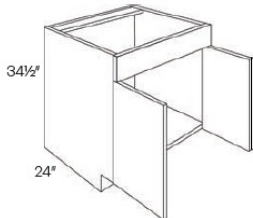

Double Door Sink Base Vanity - Bathroom Vanities

Modesta Dark Grey

V2418	Vanity - 24"W x 34-1/2"H x 18"D - 2 Doors	$275.12
V2421	Vanity - 24"W x 34-1/2"H x 21"D - 2 Doors	$324.71
V3018	Vanity - 24"W x 34-1/2"H x 18"D - 2 Doors	$381.77
V3021	Vanity - 30"W x 34-1/2"H x 21"D - 2 Doors	$402.83
V3621	Vanity - 36"W x 34-1/2"H x 21"D - 2 Doors	$488.43