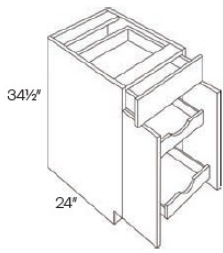

## Single Door with Drawer Base with 2 POS - Base Cabinets

Modesta Dark Grey

B12-POS2	Base - 12"W x 34-1/2"H x 24"D - 1 Door - 1 Drawer - 1 Full Shelf -	\$637.20
B15-POS2	Base - 15"W x 34-1/2"H x 24"D - 1 Door - 1 Drawer - 1 Full Shelf -	\$661.65
B18-POS2	Base - 18"W x 34-1/2"H x 24"D - 1 Door - 1 Drawer - 1 Full Shelf -	\$708.53
B21-POS2	Base - 21"W x 34-1/2"H x 24"D - 1 Door - 1 Drawer - 1 Full Shelf -	\$777.14

## Double Door with Drawer(s) Base - Base Cabinets

Modesta Dark Grey

B24	Base - 24"W x 34-1/2"H x 24"D - 2 Doors - 1 Drawer - 1 Full Shelf	\$461.93
B27	Base - 27"W x 34-1/2"H x 24"D - 2 Doors - 1 Drawer - 1 Full Shelf	\$506.09
B30	Base - 30"W x 34-1/2"H x 24"D - 2 Doors - 2 Drawers - 1 Full Shelf	\$577.42
B33	Base - 33"W x 34-1/2"H x 24"D - 2 Doors - 2 Drawers - 1 Full Shelf	\$613.42
B36	Base - 36"W x 34-1/2"H x 24"D - 2 Doors - 2 Drawers - 1 Full Shelf	\$641.95
B39	Base - 39"W x 34-1/2"H x 24"D - 2 Doors - 2 Drawers - 1 Full Shelf	\$676.60
B42	Base - 42"W x 34-1/2"H x 24"D - 2 Doors - 2 Drawers - 1 Full Shelf	\$711.24

B24-POS2	Base - 24"W x 34-1/2"H x 24"D - 2 Doors - 1 Drawer - 2 Pull Out She	\$831.48
B27-POS2	Base - 27"W x 34-1/2"H x 24"D - 2 Doors - 1 Drawer - 2 Pull Out She	\$888.55
B30-POS2	Base - 30"W x 34-1/2"H x 24"D - 2 Doors - 2 Drawers - 2 Pull Out Sh	\$975.50
B33-POS2	Base - 33"W x 34-1/2"H x 24"D - 2 Doors - 2 Drawers - 2 Pull Out Sh	\$1026.45
B36-POS2	Base - 36"W x 34-1/2"H x 24"D - 2 Doors - 2 Drawers - 2 Pull Out Sh	\$1078.76
B42-POS2	Base - 42"W x 34-1/2"H x 24"D - 2 Doors - 2 Drawers - 2 Pull Out Sh	\$1137.18