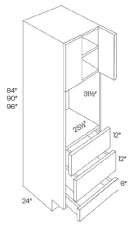

Oven Cabinet - Tall Cabinets

Modesta Dark Grey

OV3084	Oven Cabinet - 30"W x 84"H x 24"D - 1 Upper Shelf (Max opening 52.5	$1364.75
OV3090	Oven Cabinet - 30"W x 90"H x 24"D - 1 Upper Shelf (Max opening 52.5	$1449.66
OV3096	Oven Cabinet - 30"W x 96"H x 24"D - 2 Upper Shelves (Max opening 52	$1535.26