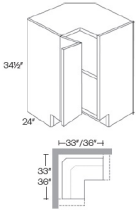

## Easy Reach Base Corner Cabinet - Base Cabinets

Modesta Dark Grey

BSQC33L	Easy Reach Corner Base Cabinet (w/o lazy susan) - 29"W x 34-1/2"H x 24"D	\$794.80
BSQC33R	Easy Reach Corner Base Cabinet (w/o lazy susan) - 29"W x 34-1/2"H x 24"D	\$794.80
BSQC36L	Easy Reach Corner Base Cabinet (w/o lazy susan) - 32"W x 34-1/2"H x 24"D	\$794.80
BSQC36R	Easy Reach Corner Base Cabinet (w/o lazy susan) - 32"W x 34-1/2"H x 24"D	\$794.80