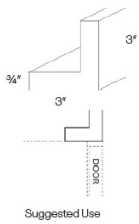

Crown Molding - Moldings

Modesta Dark Grey

CCM	Crown Molding Contemporary - 96"W x 3"H x 3/4"D (Outer ends are fin	$171.86

Scribe Molding - Moldings

Modesta Dark Grey