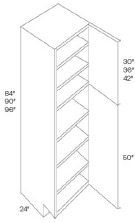

\$491.82

Base Transitional Cabinet - Base Cabinets

Modesta Dark Grey

BTC2412

Base Transitional Cabinet - 12"W x 34-1/2"H x 12"-24"D - 1 Door - 2

\$391.28

UC1524x84	Wall Pantry - 15"W x 84"H x 24"D - 2 Doors - 1 Fixed Shelf - 5 Adju	\$1178.62
UC1524x90	Wall Pantry - 15"W x 90"H x 24"D - 2 Doors - 1 Fixed Shelf - 5 Adju	\$1379.01
UC1524x96	Wall Pantry - 15"W x 96"H x 24"D - 2 Doors - 1 Fixed Shelf - 6 Adju	\$1531.86
UC1824x84	Wall Pantry - 18"W x 84"H x 24"D - 2 Doors - 1 Fixed Shelf - 5 Adju	\$1227.53
UC1824x90	Wall Pantry - 18"W x 90"H x 24"D - 2 Doors - 1 Fixed Shelf - 5 Adju	\$1436.76
UC1824x96	Wall Pantry - 18"W x 96"H x 24"D - 2 Doors - 1 Fixed Shelf - 6 Adju	\$1595.72