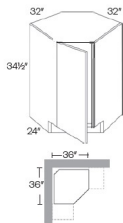

Corner Sink Full Height Base Cabinet - Base Cabinets

Modesta Dark Grey

CSB36-FH	Corner Sink Full Height Base Cabinet - 32"W x 34-1/2"H x 24"D - 1 F	$888.55