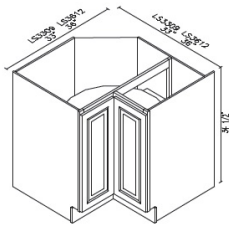

BDCF36K-FL	Base Diagonal Corner Frame and Kicker - 36"W x 34-1/2"H x 24"D - 1	\$228.25
------------	--	----------

Drawer Pack Base - Base Cabinets

Monterey Grey

DB12(3)	Drawer Pack - 12"W x 24"D x 34-1/2"H - 3 Drawers (Middle and bottom)	\$565.92
DB15(3)	Drawer Pack - 15"W x 24"D x 34-1/2"H - 3 Drawers (Middle and bottom)	\$590.23
DB18(3)	Drawer Pack - 18"W x 24"D x 34-1/2"H - 3 Drawers (Middle and bottom)	\$605.09
DB21(3)	Drawer Pack - 21"W x 24"D x 34-1/2"H - 3 Drawers (Middle and bottom)	\$621.29
DB24(3)	Drawer Pack - 24"W x 24"D x 34-1/2"H - 3 Drawers (Middle and bottom)	\$652.36
DB30(3)	Drawer Pack - 30"W x 24"D x 34-1/2"H - 3 Drawers (Middle and bottom)	\$1029.19
DB36(3)	Drawer Pack - 36"W x 24"D x 34-1/2"H - 3 Drawers (Middle and bottom)	\$1062.96

Easy Reach Base Corner Cabinet - Base Cabinets

Monterey Grey

LS3309	Lazy Susan - 33"W x 34-1/2"H x 24"D - 1 Bi-fold Door - with Roll	\$755.01
LS3612	Lazy Susan - 36"W x 34-1/2"H x 24"D - 1 Bi-fold Door - with Roll	\$815.79