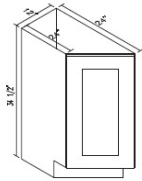

Base Transitional Cabinet - Base Cabinets

Monterey Grey

BTC12L	Base Transitional Cabinet - 12"W x 34-1/2"H x 12" - 24"D - 1 Shelf	$326.85
BTC12R	Base Transitional Cabinet - 12"W x 34-1/2"H x 12" - 24"D - 1 Shelf	$326.85