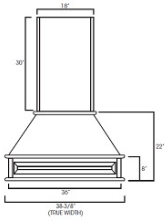

CWH Wood Hood - Accessories

Monterey Grey

CWH36	Wood Hood - 36"W (From side panel to side panel) / 38-3/8" (From ed	$822.54

Touch-Up Kit - Accessories

Monterey Grey

TUP-K	Touch-Up Kit	$31.08

Touch-Up Stain - Accessories

Monterey Grey

AER-SPR	Aerosol Spray (STAIN/SPRAY PAINT)	$59.94

Plain Wall Fillers - Panels and Fillers

Monterey Grey

WF3-3/4	Wall Filler - 3"W x 30"H x 3/4"T	$29.71
WF336-3/4	Wall Filler - 3"W x 30"H x 3/4"T	$36.46
WF342-3/4	Wall Filler - 3"W x 42"H x 3/4"T	$45.92
WF384-3/4	Wall Filler - 3"W x 84"H x 3/4"T	$85.09
WF396-3/4	Wall Filler - 3"W x 96"H x 3/4"T	$99.94
WF6-3/4	Wall Filler - 6"W x 30"H x 3/4"T	$60.77
WF642-3/4	Wall Filler - 6"W x 42"H x 3/4"T	$89.14
WF696-3/4	Wall Filler - 6"W x 96"H x 3/4"T	$195.84