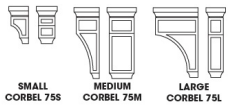

Corbel 75 - Panels and Fillers

Monterey Grey

CORBEL75L	Corbel - 3-1/2"W x 12-1/2"H x 8"D	$310.64
CORBEL75M	Corbel - 5-1/4"W x 12-1/2"H x 4-1/2"D	$293.09
CORBEL75S	Corbel - 3-3/4"W x 6-1/2"H x 3-1/2"D	$214.75