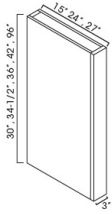

Bead Board Panels - Panels and Fillers

Monterey Grey

BP48341214	Bead Board - 48"W x 34-1/2"H x 1/4"T - 1 Side Finished	\$214.75
------------	--	----------

Column - Panels and Fillers

Monterey Grey

CLB334-1/2	Column Base - 3"W x 34-1/2"H x 24"D	\$229.61
CLW330	Column Wall - 3"W x 30"H x 15"D	\$148.57
CLW336	Column Wall - 3"W x 36"H x 15"D	\$176.93
CLW342	Column Wall - 3"W x 42"H x 15"D	\$206.64
CLW396	Column Tall - 3"W x 96"H x 27"D (Trimable to custom height)	\$688.83