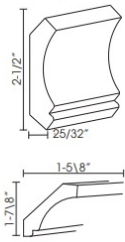

Crown Molding Plain - Moldings

Monterey Grey

CM96	Crown Molding - 96"L x 2-1/2"H (Takes Up 1-7/8" of Wall Space Fr	$99.94