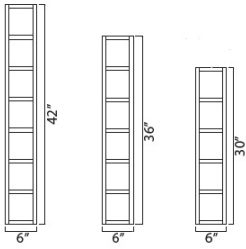

Wine Rack - Accessories

Monterey Grey

W3018WR	Wine Rack - 30"W x 12"D x 18"H	\$266.07
---------	--------------------------------	----------

Wall Cubes - Accessories

Monterey Grey

WC630	Wall Cube - 6"W x 30"H	\$203.94
WC636	Wall Cube - 6"W x 36"H	\$240.41
WC642	Wall Cube - 6"W x 42"H	\$276.88