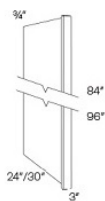

Refrigerator Panels - Panels and Fillers

Monterey Grey

REP2484(3)-3/	Refrigerator End Panel - 24"W x 84"H x 3/4"T x 3" Return	$326.85
REP2484-3/4"	Refrigerator End Panel - 24"W x 84"H x 3/4"T	$282.28
REP2496(3)-3/	Refrigerator End Panel - 24"W x 96"H x 3/4"T x 3" Return	$390.33
REP2496-3/4"	Refrigerator End Panel - 24"W x 96"H x 3/4"T	$322.80
REP3096(3)-3/	Refrigerator End Panel - 30"W x 96"H x 3/4"T x 3" Return	$529.45