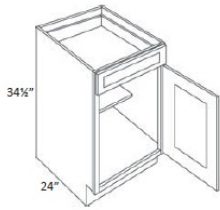

## Single Door Base - Base Cabinets

Napa Dove

B09	Base - 9"W x 34-1/2"H x 24"D - 1 Door - 1 Drawer	\$282.85
B12	Base - 12"W x 34-1/2"H x 24"D - 1 Door - 1 Drawer	\$319.67
B15	Base - 15"W x 34-1/2"H x 24"D - 1 Door - 1 Drawer	\$333.11
B18	Base - 18"W x 34-1/2"H x 24"D - 1 Door - 1 Drawer	\$350.06
B21	Base - 21"W x 34-1/2"H x 24"D - 1 Door - 1 Drawer	\$394.48