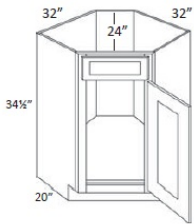

Corner Sink Base Cabinet - Base Cabinets

Napa Dove

CSB36	Corner Sink Base Cabinet - 32"W (Door front is 18"W) x 34-1/2"H x 2	$780.77