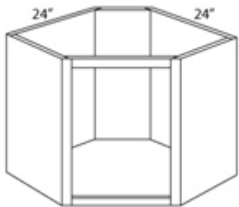

Diagonal Top of Counter Cabinet - Accessories

Napa Dove

WDC2418 Diagonal Top of Counter - 24"W x 18"H x 12"D - 1 Door (Fits under C $222.07