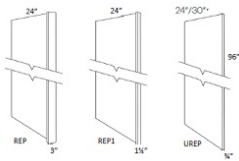

Refrigerator End Panel - Panels and Fillers

Napa Dove

REP184	Refrigerator End Panel - 24"W x 84"H x 1/2"D (1-1/2" Return - SOLID)	$227.92
REP190	Refrigerator End Panel - 24"W x 90"H x 1/2"D (1-1/2" Return - SOLID)	$239.61
REP196	Refrigerator End Panel - 24"W x 96"H x 1/2"D (1-1/2" Return - SOLID)	$251.29
REP384	Refrigerator End Panel - 24"W x 84"H x 1/2"D (3" Return - SOLID)	$227.92
REP390	Refrigerator End Panel - 24"W x 90"H x 1/2"D (3" Return - SOLID)	$239.61
REP396	Refrigerator End Panel - 24"W x 96"H x 1/2"D (3" Return - SOLID)	$251.29
UREP24	Universal Refrigerator End Panel - 24"W x 96"H x 3/4"D	$268.83
UREP30	Universal Refrigerator End Panel - 30"W x 96"H x 3/4"D	$385.12