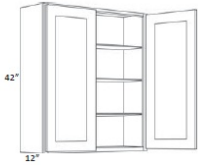

42" High Double Door - Wall Cabinets

Napa Dove

W2442	Wall - 24"W x 42"H x 12"D - 2 Doors - 3 Shelves (Butt Doors)	$405.58
W2742	Wall - 27"W x 42"H x 12"D - 2 Doors - 3 Shelves (Butt Doors)	$445.90
W3042	Wall - 30"W x 42"H x 12"D - 2 Doors - 3 Shelves (Butt Doors)	$461.68
W3342	Wall - 33"W x 42"H x 12"D - 2 Doors - 3 Shelves (Butt Doors)	$497.33
W3642	Wall - 36"W x 42"H x 12"D - 2 Doors - 3 Shelves (Butt Doors)	$526.55
W4242	Wall - 42"W x 42"H x 12"D - 2 Doors - 3 Shelves (Butt Doors)	$613.05