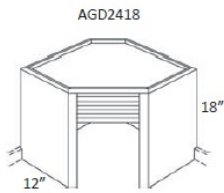

Diagonal Appliance Garage - Accessories

Napa Dove

AGD2418	Diagonal Appliance Garage - 24"W x 18"H x 12"D (Fits under CW24)	$276.42