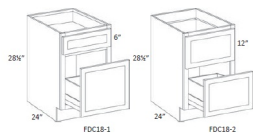

File Drawer Cabinet - Bathroom Vanities

Napa Dove

DDC18	File Drawer Cabinet - 18"W x 28-1/2"H x 24"D (Top Drawer 12")	$487.98