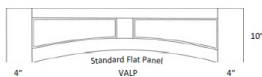

Arched Valances - Moldings

Napa Dove

VALP-36	Arched Valance - 36"W x 10"H x 3/4"D (Trimable By 2" On Both Sides)	$106.36
VALP-42	Arched Valance - 42"W x 10"H x 3/4"D (Trimable By 2" On Both Sides)	$118.63
VALP-48	Arched Valance - 48"W x 10"H x 3/4"D (Trimable By 2" On Both Sides)	$134.41
VALP-60	Arched Valance - 60"W x 10"H x 3/4"D (Trimable By 2" On Both Sides)	$157.79