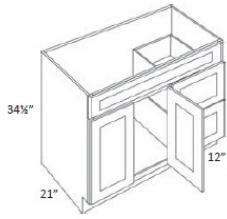

Double Door and Two Drawers Sink Base Vanity - Bathroom Vanities

Napa Dove

V3621D R-L	Vanity Sink Base - 36"W x 34-1/2"H x 21"D - 2 Doors - 2 Drawers (Re	$594.93
V4221D R-L	Vanity Sink Base - 42"W x 34-1/2"H x 21"D - 2 Doors - 2 Drawers (Re	$665.64