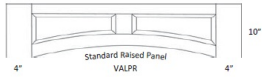

Standard Raised Valance - Moldings

Napa Dove

VALPR-36	Standard Raised Valance - 36"W x 10"H x 3/4"D (Trimable By 2" On B	$106.36
VALPR-42	Standard Raised Valance - 42"W x 10"H x 3/4"D (Trimable By 2" On B	$118.63
VALPR-48	Standard Raised Valance - 48"W x 10"H x 3/4"D (Trimable By 2" On B	$134.41
VALPR-60	Standard Raised Valance - 60"W x 10"H x 3/4"D (Trimable By 2" On B	$157.79