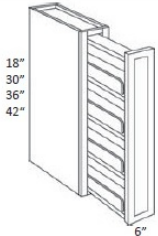

Wall Spice Cabinet - Accessories

Napa Dove

WSP18	Wall Spice Cabinet - 6"W x 18"H x 12"D	$136.75
WSP30	Wall Spice Cabinet - 6"W x 30"H x 12"D	$201.62
WSP36	Wall Spice Cabinet - 6"W x 36"H x 12"D	$234.93
WSP42	Wall Spice Cabinet - 6"W x 42"H x 12"D	$248.37