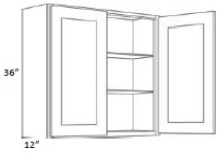

## 36" High Single Door - Wall Cabinets

Napa Dove

W0936	Wall - 9"W x 36"H x 12"D - 1 Door - 2 Shelves	\$211.55
W1236	Wall - 12"W x 36"H x 12"D - 1 Door - 2 Shelves	\$233.18
W1536	Wall - 15"W x 36"H x 12"D - 1 Door - 2 Shelves	\$255.38
W1836	Wall - 18"W x 36"H x 12"D - 1 Door - 2 Shelves	\$283.44
W2136	Wall - 21"W x 36"H x 12"D - 1 Door - 2 Shelves	\$341.29

## 36" High Double Door - Wall Cabinets

Napa Dove

W2436	Wall - 24"W x 36"H x 12"D - 2 Doors - 2 Shelves (Butt Doors)	\$364.67
W2736	Wall - 27"W x 36"H x 12"D - 2 Doors - 2 Shelves (Butt Doors)	\$402.07
W3036	Wall - 30"W x 36"H x 12"D - 2 Doors - 2 Shelves (Butt Doors)	\$419.61
W3336	Wall - 33"W x 36"H x 12"D - 2 Doors - 2 Shelves (Butt Doors)	\$448.83
W3636	Wall - 36"W x 36"H x 12"D - 2 Doors - 2 Shelves (Butt Doors)	\$473.96
W4236	Wall - 42"W x 36"H x 12"D - 2 Doors - 2 Shelves (Butt Doors)	\$556.94