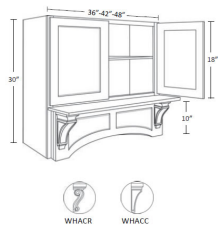

WHACC36	Wood Hood Arched - 36"W x 30"H - 2 Doors	$1230.19
WHACC42	Wood Hood Arched - 42"W x 30"H - 2 Doors	$1291.55
WHACC48	Wood Hood Arched - 48"W x 30"H - 4 Doors	$1358.18
WHACR36	Wood Hood Arched - 36"W x 30"H - 2 Doors	$1230.19
WHACR42	Wood Hood Arched - 42"W x 30"H - 2 Doors	$1291.55
WHACR48	Wood Hood Arched - 48"W x 30"H - 4 Doors	$1358.18