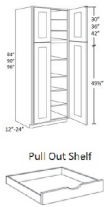

Pantry Cabinet Double Door - Tall Cabinets

Napa Dove

POS24-3	Pull Out Shelf - For 24"W Pantries (Includes 3 pull out shelves on	$445.90
POS24-4	Pull Out Shelf - For 24"W Pantries (Includes 4 pull out shelves on	$610.12
POS30-3	Pull Out Shelf - For 30"W Pantries (Includes 3 pull out shelves on	$478.63
POS30-4	Pull Out Shelf - For 30"W Pantries (Includes 4 pull out shelves on	$652.79
UC2412x84	Wall Pantry - 24"W x 12"D x 84"H x 24"D - 4 Doors - 1 Fixed Shelf -	$1043.18
UC2412x90	Wall Pantry - 24"W x 90"H x 12"D - 4 Doors - 1 Fixed Shelf - 5 Adju	$1146.62
UC2412x96	Wall Pantry - 24"W x 96"H x 12"D - 4 Doors - 1 Fixed Shelf - 6 Adju	$1261.16
UC2424x84	Wall Pantry - 24"W x 84"H x 24"D - 4 Doors - 1 Fixed Shelf - 5 Adju	$1182.27
UC2424x90	Wall Pantry - 24"W x 90"H x 24"D - 4 Doors - 1 Fixed Shelf - 5 Adju	$1300.32
UC2424x96	Wall Pantry - 24"W x 96"H x 24"D - 4 Doors - 1 Fixed Shelf - 6 Adju	$1430.06
UC3024x84	Wall Pantry - 30"W x 84"H x 24"D - 2 Doors - 1 Fixed Shelf - 5 Adju	$1300.32
UC3024x90	Wall Pantry - 30"W x 90"H x 24"D - 4 Doors - 1 Fixed Shelf - 5 Adju	$1431.23
UC3024x96	Wall Pantry - 30"W x 96"H x 24"D - 4 Doors - 1 Fixed Shelf - 6 Adju	$1573.24