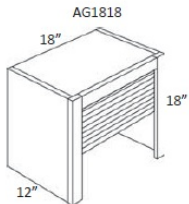

**Diagonal Top of Counter Cabinet - Accessories**

**Napa Dove**

WDC2418 Diagonal Top of Counter - 24"W x 18"H x 12"D - 1 Door (Fits under C \$222.07

**Straight Appliance Garage - Accessories**

**Napa Dove**