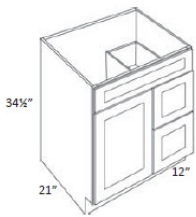

Single Door and Two Drawers Sink Base Vanity - Bathroom Vanities

Napa Dove

V3021D R-L	Vanity Sink Base - 30"W x 34-1/2"H x 21"D - 1 Door - 2 Drawers (Rev	$579.15