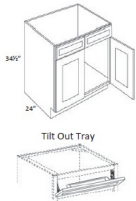

Double Drawer Double Door Sink Base - Base Cabinets

Napa Dove

SB30	Sink Base - 30"W x 34-1/2"H x 24"D - 2 Doors 2 Headers	$445.90
SB33	Sink Base - 33"W x 34-1/2"H x 24"D - 2 Doors 2 Headers	$477.46
SB36	Sink Base - 36"W x 34-1/2"H x 24"D - 2 Doors 2 Headers	$483.31
SB39	Sink Base - 39"W x 34-1/2"H x 24"D - 2 Doors 2 Headers	$515.45
SB42	Sink Base - 42"W x 34-1/2"H x 24"D - 2 Doors 2 Headers	$527.14
SB48	Sink Base - 48"W x 34-1/2"H x 24"D - 4 Doors 2 Headers	$590.25
TOT-2	Tilt Out Tray - 2 Trays (For 2 drawer fronts)	$109.28