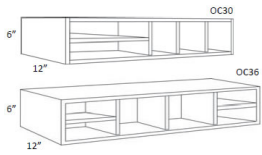

Organizer Cubby - Accessories

Napa Dove

OC30	Organizer Cubby - 30"W x 6"H x 12"D	$115.12
OC36	Organizer Cubby - 36"W x 6"H x 12"D	$132.66