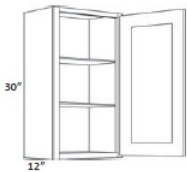

30" High Single Door - Wall Cabinets Napa Dove

W0930	Wall - 9"W x 30"H x 12"D - 1 Door - 2 Shelves	$176.49
W1230	Wall - 12"W x 30"H x 12"D - 1 Door - 2 Shelves	$196.94
W1530	Wall - 15"W x 30"H x 12"D - 1 Door - 2 Shelves	$211.55
W1830	Wall - 18"W x 30"H x 12"D - 1 Door - 2 Shelves	$239.02
W2130	Wall - 21"W x 30"H x 12"D - 1 Door - 2 Shelves	$285.19