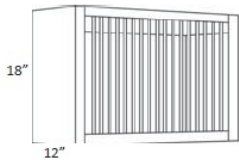

Plate Rack - Accessories

Napa Dove

PR3018	Plate Rack - 30"W x 18"H x 12"D	$266.49