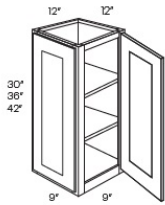

Wall End Cabinet with Doors - Wall Cabinets

Napa Dove

WECD1230	Wall End Cabinet - 12"W x 30"H x 12"D - 2 Doors - 2 Shelves	$254.80
WECD1236	Wall End Cabinet - 12"W x 36"H x 12"D - 2 Doors - 2 Shelves	$285.19
WECD1242	Wall End Cabinet - 12"W x 42"H x 12"D - 2 Doors - 3 Shelves	$317.92