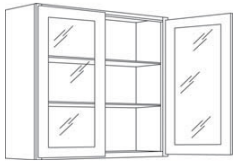

Glass Door Finished Interior Wall Cabinet - Wall Cabinets

Napa Dove

GCWFI2430	Glass Corner Finished Interior Wall Cabinet - 24"W x 30"H x 12"D -	$700.71
GCWFI2436	Glass Corner Finished Interior Wall Cabinet - 24"W x 36"H x 12"D -	$801.81
GCWFI2442	Glass Corner Finished Interior Wall Cabinet - 24"W x 42"H x 12"D -	$902.33
GCWFI2736	Glass Corner Finished Interior Wall Cabinet - 27"W x 36"H x 12"D	$916.36
GCWFI2742	Glass Corner Finished Interior Wall Cabinet - 27"W x 42"H x 12"D	$1100.45
GWFI1530	Glass Door Finished Interior Wall Cabinet - 15"W x 30"H x 12"D - 1	$410.25
GWFI1536	Glass Door Finished Interior Wall Cabinet - 15"W x 36"H x 12"D - 1	$471.62
GWFI1542	Glass Door Finished Interior Wall Cabinet - 15"W x 42"H x 12"D - 1	$532.98
GWFI1830	Glass Door Finished Interior Wall Cabinet - 18"W x 30"H x 12"D - 1	$466.36
GWFI1836	Glass Door Finished Interior Wall Cabinet - 18"W x 36"H x 12"D - 1	$529.48
GWFI1842	Glass Door Finished Interior Wall Cabinet - 18"W x 42"H x 12"D - 1	$593.76
GWFI3030	Glass Door Finished Interior Wall Cabinet - 30"W x 30"H x 12"D - 2	$719.41
GWFI3036	Glass Door Finished Interior Wall Cabinet - 30"W x 36"H x 12"D - 2	$825.77
GWFI3042	Glass Door Finished Interior Wall Cabinet - 30"W x 42"H x 12"D - 2	$932.14
GWFI3630	Glass Door Finished Interior Wall Cabinet - 36"W x 30"H x 12"D - 2	$832.79
GWFI3636	Glass Door Finished Interior Wall Cabinet - 36"W x 36"H x 12"D - 2	$946.16
GWFI3642	Glass Door Finished Interior Wall Cabinet - 36"W x 42"H x 12"D - 2	$1060.12