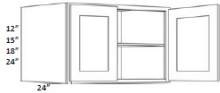

24" Deep - Wall Cabinets

Napa Dove

W301224	Wall - 30"W x 12"H x 24"D - 2 Doors	$303.31
W301524	Wall - 30"W x 15"H x 24"D - 2 Doors	$303.31
W301824	Wall - 30"W x 18"H x 24"D - 2 Doors	$339.54
W302424	Wall - 30"W x 24"H x 24"D - 2 Doors	$418.44
W331224	Wall - 33"W x 12"H x 24"D - 2 Doors	$309.15
W331524	Wall - 33"W x 15"H x 24"D - 2 Doors	$309.15
W331824	Wall - 33"W x 18"H x 24"D - 2 Doors	$366.42
W332424	Wall - 33"W x 24"H x 24"D - 2 Doors	$448.83
W361224	Wall - 36"W x 12"H x 24"D - 2 Doors	$333.11
W361524	Wall - 36"W x 15"H x 24"D - 2 Doors	$333.11
W361824	Wall - 36"W x 18"H x 24"D - 2 Doors	$390.97
W362424	Wall - 36"W x 24"H x 24"D - 2 Doors	$481.55