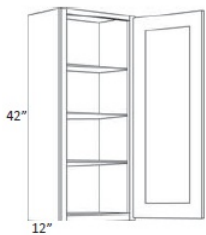

42" High Single Door - Wall Cabinets

Napa Dove

W0942	Wall - 9"W x 42"H x 12"D - 1 Door - 3 Shelves	$236.10
W1242	Wall - 12"W x 42"H x 12"D - 1 Door - 3 Shelves	$258.31
W1542	Wall - 15"W x 42"H x 12"D - 1 Door - 3 Shelves	$284.02
W1842	Wall - 18"W x 42"H x 12"D - 1 Door - 3 Shelves	$315.58
W2142	Wall - 21"W x 42"H x 12"D - 1 Door - 3 Shelves	$378.11