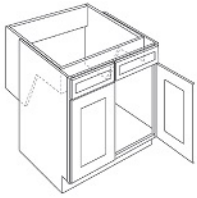

## Double Drawer Double Door Sink Base - Base Cabinets

Napa Dove

SB30	Sink Base - 30"W x 34-1/2"H x 24"D - 2 Doors 2 Headers	\$445.90
SB33	Sink Base - 33"W x 34-1/2"H x 24"D - 2 Doors 2 Headers	\$477.46
SB36	Sink Base - 36"W x 34-1/2"H x 24"D - 2 Doors 2 Headers	\$483.31
SB39	Sink Base - 39"W x 34-1/2"H x 24"D - 2 Doors 2 Headers	\$515.45
SB42	Sink Base - 42"W x 34-1/2"H x 24"D - 2 Doors 2 Headers	\$527.14
SB48	Sink Base - 48"W x 34-1/2"H x 24"D - 4 Doors 2 Headers	\$590.25
TOT-2	Tilt Out Tray - 2 Trays (For 2 drawer fronts)	\$109.28

## Double Door Farm Sink Base Cabinet - Base Cabinets

Napa Dove

SB30-FS	Farm Sink Base - 30"W x 34-1/2"H x 24"D (Max Trimmable 27" X 8")	\$445.90
SB33-FS	Farm Sink Base - 33"W x 34-1/2"H x 24"D (Max trimmable 30" X 8")	\$469.86
SB36-FS	Farm Sink Base - 36"W x 34-1/2"H x 24"D (Max trimmable 33" X 8")	\$477.46

## Double Door Handicap Removable Sink Base Cabinet - Base Cabinets

Napa Dove

SB30-HR	Handicap Removable Sink Base - 30"W x 34-1/2"H x 24"D - 2 Doors	\$669.15
SB36-HR	Handicap Removable Sink Base - 36"W x 34-1/2"H x 24"D - 2 Doors	\$729.34