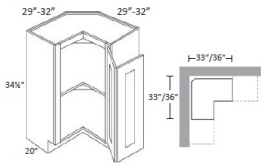

## Drawer Pack Base - Base Cabinets

Napa Dove

DB12	Drawer Pack- 12"W x 34-1/2"H x 24"D - 3 Drawers	\$506.10
DB15	Drawer Pack- 15"W x 34-1/2"H x 24"D - 3 Drawers	\$527.14
DB18	Drawer Pack- 18"W x 34-1/2"H x 24"D - 3 Drawers	\$541.75
DB21	Drawer Pack- 21"W x 34-1/2"H x 24"D - 3 Drawers	\$558.70
DB24	Drawer Pack- 24"W x 34-1/2"H x 24"D - 3 Drawers	\$576.81
DB27	Drawer Pack- 27"W x 34-1/2"H x 24"D - 3 Drawers	\$607.20
DB30	Drawer Pack- 30"W x 34-1/2"H x 24"D - 3 Drawers	\$622.40
DB33	Drawer Pack- 33"W x 34-1/2"H x 24"D - 3 Drawers	\$655.12
DB36	Drawer Pack- 36"W x 34-1/2"H x 24"D - 3 Drawers	\$688.44

## Easy Reach Base Corner Cabinet - Base Cabinets

Napa Dove

BSQC33L	Easy Reach Corner Base Cabinet (w/o lazy susan) - 29"W x 34-1/2"H x 20"D	\$805.90
BSQC33R	Easy Reach Corner Base Cabinet (w/o lazy susan) - 29"W x 34-1/2"H x 20"D	\$805.90
BSQC36L	Easy Reach Corner Base Cabinet (w/o lazy susan) - 32"W x 34-1/2"H x 20"D	\$805.90
BSQC36R	Easy Reach Corner Base Cabinet (w/o lazy susan) - 32"W x 34-1/2"H x 20"D	\$805.90