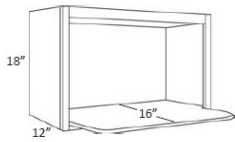

Microwave Unit - Accessories

Napa Dove

MW3018 Microwave Cabinet - 30"W x 18"H x 12"D (Shelf is 16"D) - Opening is $227.92