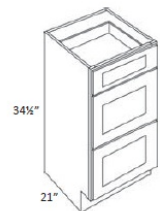

Vanity Drawer Base Cabinets - Bathroom Vanities

Napa Dove

VDB12	Vanity Drawer Base - 12"W x 34-1/2"H x 21"D - 3 Drawers	$457.01
VDB15	Vanity Drawer Base - 15"W x 34-1/2"H x 21"D - 3 Drawers	$476.29
VDB18	Vanity Drawer Base - 18"W x 34-1/2"H x 21"D - 3 Drawers	$487.40