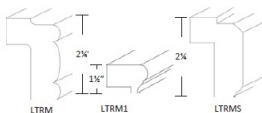

Light Rail - Moldings

Napa Dove

LTRM	Under Wall Cabinet Molding Wide - 96"W x 2-1/4"H x 1-1/2"D	$122.72
LTRM1	Under Wall Cabinet Molding Short - 96"W x 1-1/2"H x 1-1/2"D	$92.33
LTRMS	Under Wall Cabinet Molding Flat - 96"W x 2-1/4"H x 1-1/2"D	$122.72