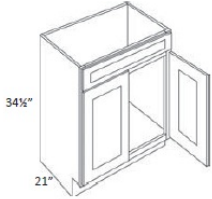

Double Door Sink Base Vanity - Bathroom Vanities

Napa Dove

V2421	Vanity - 24"W x 34-1/2"H x 21"D - 2 Doors	$362.92
V3021	Vanity - 30"W x 34-1/2"H x 21"D - 2 Doors	$410.84
V3621	Vanity - 36"W x 34-1/2"H x 21"D - 2 Doors	$454.67