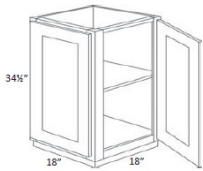

Base End Cabinet - Base Cabinets

Napa Dove

BEC24

Base End Angle Corner - 24"W x 34-1/2"H x 24"D - 2 Doors (18"W e

$394.48