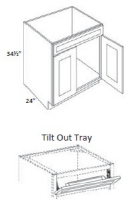

Single Drawer Double Door Sink Base - Base Cabinets

Napa Dove

SB24	Sink Base - 24"W x 34-1/2"H x 24"D - 2 Doors 1 Header	$390.97
SB27	Sink Base - 27"W x 34-1/2"H x 24"D - 2 Doors 1 Header	$421.94
TOT-1	Tilt Out Tray - 1 Tray (For 1 drawer front)	$85.32