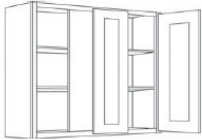

Wall Blind Corner - Wall Cabinets

Napa Dove

BLW27/3030	Wall Blind Corner - 27"W x 30"H x 12"D - 1 Door 12" (Wall Space: Mi	$432.46
BLW27/3036	Wall Blind Corner - 27"W x 36"H x 12"D - 1 Door 12" (Wall Space: Mi	$503.76
BLW27/3042	Wall Blind Corner - 27"W x 42"H x 12"D - 1 Door 12" (Wall Space: Mi	$561.62
BLW36/3930	Wall Blind Corner - 36"W x 30"H x 12"D - 1 Door 21" (Wall Space: Mi	$518.96
BLW36/3936	Wall Blind Corner - 36"W x 36"H x 12"D - 1 Door 21" (Wall Space: Mi	$599.60
BLW36/3942	Wall Blind Corner - 36"W x 42"H x 12"D - 1 Door 21" (Wall Space: Mi	$673.83
BLW39/4230	Wall Blind Corner - 39"W x 30"H x 12"D - 1 Door 24" (Wall Space: Mi	$567.46
BLW39/4236	Wall Blind Corner - 39"W x 36"H x 12"D - 1 Door 24" (Wall Space: Mi	$665.06
BLW39/4242	Wall Blind Corner - 39"W x 42"H x 12"D - 1 Door 24" (Wall Space: Mi	$738.11
BLW42/4530	Wall Blind Corner - 42"W x 30"H x 12"D - 1 Door 27" (Wall Space: Mi	$622.98