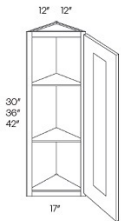

Wall Triangle End Cabinet - Wall Cabinets

Napa Dove

WEC1230	Triangle End Cabinet - 12"W x 30"H x 12"D - 1 Door - 2 Shelves	$202.79
WEC1236	Triangle End Cabinet - 12"W x 36"H x 12"D - 1 Door - 2 Shelves	$229.09
WEC1242	Triangle End Cabinet - 12"W x 42"H x 12"D - 1 Door - 3 Shelves	$254.80