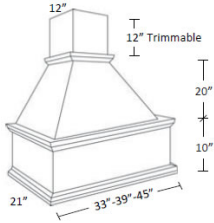

Straight Wood Hood - Accessories

Napa Dove

WHP30/33	Straight Wood Hood - 30"W (From side panel to side panel) /33"W (Fr	$680.84
WHP36/39	Straight Wood Hood - 36"W (From side panel to side panel) /39"W (Fr	$783.11
WHP42/45	Straight Wood Hood - 42"W (From side panel to side panel) /45"W (Fr	$899.41