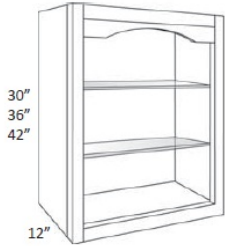

Valance Open Shelf Cabinet - Accessories

Napa Dove

VOS1830	Valance Open Shelf with Finished Interior - 18"W x 30"H x 12"D (Gla	$389.22
VOS1836	Valance Open Shelf with Finished Interior - 18"W x 36"H x 12"D (Gla	$498.50
VOS1842	Valance Open Shelf with Finished Interior - 18"W x 42"H x 12"D (Gla	$510.77
VOS3030	Valance Open Shelf with Finished Interior - 30"W x 30"H x 12"D (Gla	$601.94
VOS3036	Valance Open Shelf with Finished Interior - 30"W x 36"H x 12"D (Gla	$790.12
VOS3042	Valance Open Shelf with Finished Interior - 30"W x 42"H x 12"D (Gla	$814.67