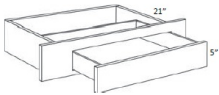

Vanity Desk Drawer - Bathroom Vanities

Napa Dove

DD30 Vanity Desk Drawer - 30"W x 5"H x 21"D (2-1/2" Trimmable sides) $142.59