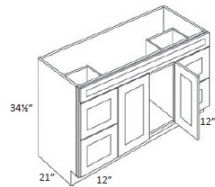

Double Door and Four Drawer Sink Base Vanity - Bathroom Vanities

Napa Dove

V4821DD	Vanity Sink Base - 48"W x 34-1/2"H x 21"D - 2 Doors - 2 Right Drawe	$689.02