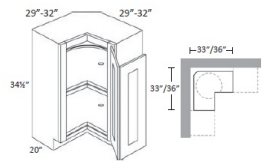

## Easy Reach Base Corner Cabinet - Base Cabinets

Napa Dove

BSQC33L	Easy Reach Corner Base Cabinet (w/o lazy susan) - 29"W x 34-1/2"H x 20"D	\$805.90
BSQC33R	Easy Reach Corner Base Cabinet (w/o lazy susan) - 29"W x 34-1/2"H x 20"D	\$805.90
BSQC36L	Easy Reach Corner Base Cabinet (w/o lazy susan) - 32"W x 34-1/2"H x 20"D	\$805.90
BSQC36R	Easy Reach Corner Base Cabinet (w/o lazy susan) - 32"W x 34-1/2"H x 20"D	\$805.90

## Easy Reach (with Lazy Susan) Corner Base Cabinet - Base Cabinets

Napa Dove

CAR33L	Easy Reach Corner Base Cabinet (with lazy susan) - 29"W x 34-1/2"H x 20"D	\$1041.42
CAR33R	Easy Reach Corner Base Cabinet (with lazy susan) - 29"W x 34-1/2"H x 20"D	\$1041.42
CAR36L	Easy Reach Corner Base Cabinet (with lazy susan) - 32"W x 34-1/2"H x 20"D	\$1041.42
CAR36R	Easy Reach Corner Base Cabinet (with lazy susan) - 32"W x 34-1/2"H x 20"D	\$1041.42