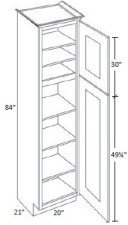

Vanity Desk Drawer - Bathroom Vanities

Napa Dove

DD30 Vanity Desk Drawer - 30"W x 5"H x 21"D (2-1/2" Trimmable sides) \$142.59

Vanity Linen Cabinet - Bathroom Vanities

Napa Dove

VL1821x84 Vanity Linen Cabinet - 18"W (20"W from edge of crown molding to edge) \$809.41