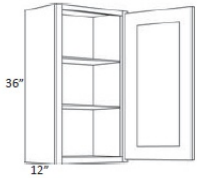

36" High Single Door - Wall Cabinets

Napa Dove

W0936	Wall - 9"W x 36"H x 12"D - 1 Door - 2 Shelves	$211.55
W1236	Wall - 12"W x 36"H x 12"D - 1 Door - 2 Shelves	$233.18
W1536	Wall - 15"W x 36"H x 12"D - 1 Door - 2 Shelves	$255.38
W1836	Wall - 18"W x 36"H x 12"D - 1 Door - 2 Shelves	$283.44
W2136	Wall - 21"W x 36"H x 12"D - 1 Door - 2 Shelves	$341.29