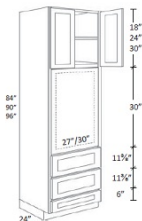

Oven Cabinet - Tall Cabinets

Napa Dove

OV3084	Oven Cabinet - 30"W x 84"H x 24"D - 1 upper shelf (For double ovens	$1208.57
OV3090	Oven Cabinet - 30"W x 90"H x 24"D - 1 upper shelf (For double ovens	$1284.54
OV3096	Oven Cabinet - 30"W x 96"H x 24"D - 2 upper shelves (For double ove	$1358.18
OV3384	Oven Cabinet - 33"W x 84"H x 24"D - 1 upper shelf (For double ovens	$1256.49
OV3390	Oven Cabinet - 33"W x 90"H x 24"D - 1 upper shelf (For double ovens	$1335.38
OV3396	Oven Cabinet - 33"W x 96"H x 24"D - 2 upper shelves (For double ove	$1413.11