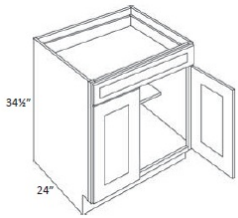

Double Door with Drawer(s) Base - Base Cabinets

Napa Dove

B24	Base - 24"W x 34-1/2"H x 24"D - 2 Doors - 1 Drawer	$423.70
B27	Base - 27"W x 34-1/2"H x 24"D - 2 Doors - 1 Drawer	$464.60
B30	Base - 30"W x 34-1/2"H x 24"D - 2 Doors - 2 Drawers	$526.55
B33	Base - 33"W x 34-1/2"H x 24"D - 2 Doors - 2 Drawers	$547.01
B36	Base - 36"W x 34-1/2"H x 24"D - 2 Doors - 2 Drawers	$583.83
B39	Base - 39"W x 34-1/2"H x 24"D - 2 Doors - 2 Drawers	$617.72
B42	Base - 42"W x 34-1/2"H x 24"D - 2 Doors - 2 Drawers	$652.20
B48	Base - 48"W x 34-1/2"H x 24"D - 4 Doors - 2 Drawers	$722.92