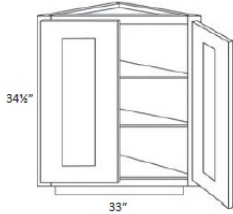

Base End Straight Cabinet - Base Cabinets

Napa Dove

BECS24

Base End Angle Corner - 33"W x 34-1/2"H x 24"D - 2 Doors - 2 Shelve

$394.48