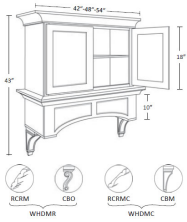

Wood Hood Double Molding - Accessories

Napa Dove

WHDMC36/42	Wood Hood Double Molding - 36"W (From side panel to side panel) /42	$1564.47
WHDMC42/48	Wood Hood Double Molding - 42"W (From side panel to side panel) /48	$1642.20
WHDMC48/54	Wood Hood Double Molding - 48"W (From side panel to side panel) /54	$1724.02
WHDMR36/42	Wood Hood Double Molding - 36"W (From side panel to side panel) /42	$1564.47
WHDMR42/48	Wood Hood Double Molding - 42"W (From side panel to side panel) /48	$1642.20
WHDMR48/54	Wood Hood Double Molding - 48"W (From side panel to side panel) /54	$1724.02

Touch Up Kit - Accessories

Napa Dove

TUP	Touch Up Kit	$39.74