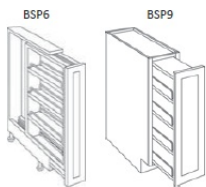

## Base Spice Cabinet - Base Cabinets

Napa Dove

BSP6	Base Spice Pull-Out - 6"W x 34-1/2"H x 24"D (Must be installed betw	\$237.27
BSP9	Base Spice Pull-Out - 9"W x 34-1/2"H x 24"D	\$513.11