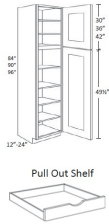

Pantry Cabinet Single Door - Tall Cabinets

Napa Dove

POS15-3	Pull Out Shelf - For 15"W Pantries (Includes 3 pull out shelves on	$363.50
POS15-4	Pull Out Shelf - For 15"W Pantries (Includes 4 pull out shelves on	$452.33
POS18-3	Pull Out Shelf - For 18"W Pantries (Includes 3 pull out shelves on	$392.72
POS18-4	Pull Out Shelf - For 18"W Pantries (Includes 4 pull out shelves on	$539.99
UC1524x84	Wall Pantry - 15"W x 84"H x 24"D - 2 Doors - 1 Fixed Shelf - 5 Adju	$960.19
UC1524x90	Wall Pantry - 15"W x 90"H x 24"D - 2 Doors - 1 Fixed Shelf - 5 Adju	$1057.20
UC1524x96	Wall Pantry - 15"W x 96"H x 24"D - 2 Doors - 1 Fixed Shelf - 6 Adju	$1162.98
UC1812x84	Wall Pantry - 18"W x 12"D x 84"H x 24"D - 2 Doors - 1 Fixed Shelf -	$1012.20
UC1812x90	Wall Pantry - 18"W x 12"D x 90"H x 24"D - 2 Doors - 1 Fixed Shelf -	$1112.72
UC1812x96	Wall Pantry - 18"W x 12"D x 96"H x 24"D - 2 Doors - 1 Fixed Shelf -	$1223.76
UC1824x84	Wall Pantry - 18"W x 84"H x 24"D - 2 Doors - 1 Fixed Shelf - 5 Adju	$1012.20
UC1824x90	Wall Pantry - 18"W x 90"H x 24"D - 2 Doors - 1 Fixed Shelf - 5 Adju	$1112.72
UC1824x96	Wall Pantry - 18"W x 96"H x 24"D - 2 Doors - 1 Fixed Shelf - 6 Adju	$1223.76