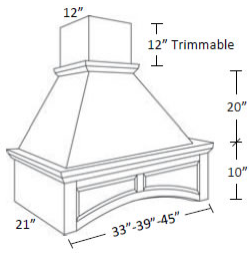

Arched Wood Hood - Accessories

Napa Dove

WHA30/33	Arched Wood Hood - 30"W (From side panel to side panel) /33"W (From	$717.07
WHA36/39	Arched Wood Hood - 36"W (From side panel to side panel) /39"W (From	$823.44
WHA42/45	Arched Wood Hood - 42"W (From side panel to side panel) /45"W (From	$946.75