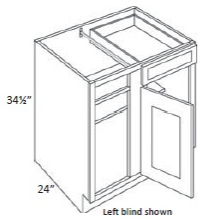

Blind Base Cabinet - Base Cabinets

Napa Dove

BLB36/39	Blind Base Cabinet - 27"W x 34-1/2"H x 24"D - 1 Door - 1 Drawer - A	$552.85
BLB39/42	Blind Base Cabinet - 33"W x 34-1/2"H x 24"D - 1 Door - 1 Drawer - A	$569.22
BLB42/45	Blind Base Cabinet - 39"W x 34-1/2"H x 24"D - 1 Door - 1 Drawer - A	$608.37
BLB45/48	Blind Base Cabinet - 45"W x 34-1/2"H x 24"D - 1 Door - 1 Drawer - A	$662.72