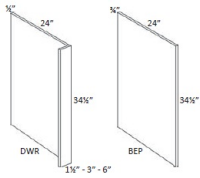

Dishwasher Return Panel - Panels and Fillers

Napa Dove

BEP	Base End Panel - 24"W x 34-1/2"H x 3/4"D (No Return)	$106.36
DWR1	Dishwasher Panel - 24"W x 34-1/2"H x 1/2"D (1-1/2" Return - SOLID)	$131.49
DWR3	Dishwasher Panel - 24"W x 34-1/2"H x 1/2"D (3" Return - SOLID)	$131.49
DWR6	Dishwasher Panel - 24"W x 34-1/2"H x 1/2"D (6" Return - SOLID)	$146.10