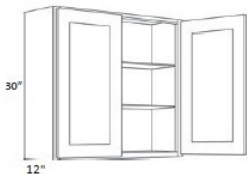

30" High Double Door - Wall Cabinets Napa Dove

W2430	Wall - 24"W x 30"H x 12"D - 2 Doors - 2 Shelves (Butt Doors)	$303.89
W2730	Wall - 27"W x 30"H x 12"D - 2 Doors - 2 Shelves (Butt Doors)	$334.86
W3030	Wall - 30"W x 30"H x 12"D - 2 Doors - 2 Shelves (Butt Doors)	$344.22
W3330	Wall - 33"W x 30"H x 12"D - 2 Doors - 2 Shelves (Butt Doors)	$375.77
W3630	Wall - 36"W x 30"H x 12"D - 2 Doors - 2 Shelves (Butt Doors)	$398.57
W3930	Wall - 39"W x 30"H x 12"D - 2 Doors - 2 Shelves (Butt Doors)	$430.71
W4230	Wall - 42"W x 30"H x 12"D - 2 Doors - 2 Shelves (Butt Doors)	$464.02
W4830	Wall - 48"W x 30"H x 12"D - 4 Doors - 2 Shelves (Butt Doors)	$521.88