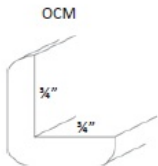

Outside Corner Molding - Moldings

Napa Dove

OCM

Outside Corner Molding - 96"W x 3/4"H x 3/4"D

$46.75