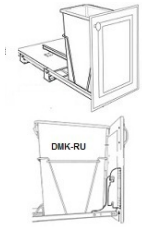

Single Trash Can Pull-Out (Metal Framing) - Accessories

Napa Dove

DMK-RU	Door Mounting Kit For Trash Can Pull-Outs (Trash can pull outs c	$37.56
STCMF12-RU	Single Trash Can Pull-Out - Fits B12 (Cabinet not included, cabi	$52.19
STCMF15-RU	Single Trash Can Pull-Out - Fits B15 (Cabinet not included, cabi	$77.61