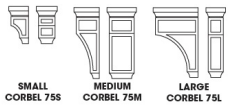

POLE75-B3	Half Leg - 3"W x 36-1/2"H x 2-1/4"D (Includes WF3, must trim 2" off	\$224.73
POLE75-T384	Half Tall Leg - 3"W x 84"H x 2-1/4"D (Includes WF3, Trimmable to di	\$272.25
POLE75-T390	Half Tall Leg - 3"W x 90"H x 2-1/4"D (Includes WF3, Trimmable to di	\$288.09
POLE75-T396	Half Tall Leg - 3"W x 96"H x 2-1/4"D (Includes WF3, Trimmable to di	\$304.92
POLE75-W330	Half Leg - 3"W x 30"H x 2-1/4"D (Includes WF3)	\$124.74
POLE75-W336	Half Leg - 3"W x 36"H x 2-1/4"D (Includes WF3)	\$137.61
POLE75-W342	Half Leg - 3"W x 42"H x 2-1/4"D (Includes WF3)	\$158.40

Corbel 59 - Panels and Fillers

Napa Gray Shaker

CORBEL59	Corbel 59 (Large) - 3"W x 9"H x 6"D	\$94.05
----------	-------------------------------------	---------

Corbel 75 - Panels and Fillers

Napa Gray Shaker

CORBEL75L	CORBEL75 Large - 3-1/2"W x 12-1/2"H x 8"D	\$227.70
CORBEL75M	CORBEL75 Medium - 5-1/4"W x 12-1/2"H x 4-1/2"D	\$214.83
CORBEL75S	CORBEL75 Small - 3-3/4"W x 6-1/2"H x 3-1/2"D	\$157.41

Crown Molding - Moldings