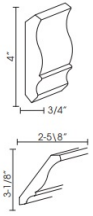

Crown Molding Decor - Moldings

Napa Gray Shaker

CM96H-4 Crown Molding Decor - 96"L x 4"H (Takes Up 3-1/8" of Wall S) $117.81