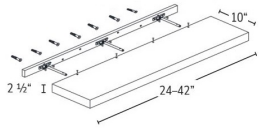

Floating Shelf - Accessories

Napa Gray Shaker

FLS24-White	Floating Shelf (White) - 24"W x 10"D x 2-1/2"T (Includes o	$86.79
FLS30-White	Floating Shelf (White) - 30"W x 10"D x 2-1/2"T (Includes o	$100.65
FLS36-White	Floating Shelf (White) - 36"W x 10"D x 2-1/2"T (Includes o	$124.08
FLS42-White	Floating Shelf (White) - 42"W x 10"D x 2-1/2"T (Includes o	$137.61