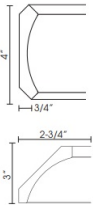

Crown Molding Decor - Moldings

Napa Gray Shaker

CM96H-4 Crown Molding Decor - 96"L x 4"H (Takes Up 3-1/8" of Wall S) \$117.81

Crown Molding Covered - Moldings

Napa Gray Shaker

CM96K-4 Crown Molding Covered - 96"L x 4"H (Takes Up 3" of Wall Space From) \$138.60