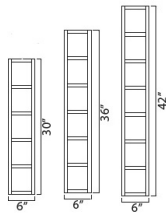

Wine Rack - Accessories

Napa Gray Shaker

W3018WR	Wine Rack - 30"W x 18"H x 12"D - Lattice style wine holder	\$195.03
---------	--	----------

Wall Cubes - Accessories

Napa Gray Shaker

WC630	Wall Cubes - 6"W x 30"H x 12"D - 5 Cubes	\$149.49
WC636	Wall Cubes - 6"W x 36"H x 12"D - 6 Cubes	\$176.22
WC642	Wall Cubes - 6"W x 42"H x 12"D - 7 Cubes	\$202.95