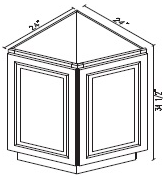

Base End Cabinet - Base Cabinets

Napa Gray Shaker

AB24 (Base)	Base End Angle Corner - 24"W x 34-1/2"H x 24"D - 2 Doors -	$529.65