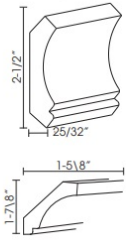

Crown Molding - Moldings

Napa Gray Shaker

CM96	Crown Molding - 96"L x 2-1/2"H (Takes Up 1-7/8" of Wall Space Fr	$73.26