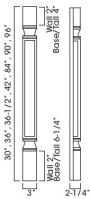

Decor Leg 5 - Panels and Fillers

Napa Gray Shaker

LEG75 B3X3	Full Leg - 3"W x 36-1/2"H x 3"D (Must trim 2" off top or bott	\$247.50
------------	---	----------

Pilasters - Panels and Fillers

Napa Gray Shaker

POLE75-B3	Half Leg - 3"W x 36-1/2"H x 2-1/4"D (Includes WF3, must trim 2" off	\$224.73
POLE75-T384	Half Tall Leg - 3"W x 84"H x 2-1/4"D (Includes WF3, Trimmable to di	\$272.25
POLE75-T390	Half Tall Leg - 3"W x 90"H x 2-1/4"D (Includes WF3, Trimmable to di	\$288.09
POLE75-T396	Half Tall Leg - 3"W x 96"H x 2-1/4"D (Includes WF3, Trimmable to di	\$304.92
POLE75-W330	Half Leg - 3"W x 30"H x 2-1/4"D (Includes WF3)	\$124.74
POLE75-W336	Half Leg - 3"W x 36"H x 2-1/4"D (Includes WF3)	\$137.61
POLE75-W342	Half Leg - 3"W x 42"H x 2-1/4"D (Includes WF3)	\$158.40