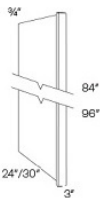

Refrigerator Panels - Panels and Fillers

Napa Gray Shaker

REP2484(3)-3/	Refrigerator End Panel - 24"W x 84"H x 3/4"D (2 sides finished - 3"	$239.58
REP2484-3/4"	Refrigerator End Panel - 24"W x 84"H x 3/4"D (2 sides finished -	$206.91
REP2496(3)-3/	Refrigerator End Panel - 24"W x 96"H x 3/4"D (2 sides finished - 3"	$286.11
REP2496-3/4"	Refrigerator End Panel - 24"W x 96"H x 3/4"D (2 sides finished -	$236.61
REP3096(3)-3/	Refrigerator End Panel - 30"W x 96"H x 3/4"D (1 side finished - 3"	$388.08