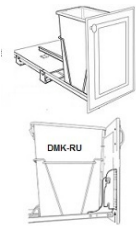

15" - Single Trash Can Pull-Out (Metal Framing) - Accessories

Napa Gray Shaker

DMK-RU	Door Mounting Kit For Trash Can Pull-Outs (Trash can pull outs c	$44.08
STCMF15-RU	Single Trash Can Pull-Out - Fits B15 (Cabinet not included, cabi	$119.16