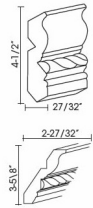

Crown Molding 4-1/2" - Moldings

Napa Gray Shaker

CM96-4	Crown Molding - 96"L x 4-1/2"H (Takes Up 3-5/8" of Wall Space From	$117.81