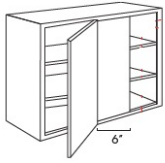

Wall Blind Corner - Wall Cabinets

Napa Gray Shaker

WBLC30/33-303	Wall Blind Corner - 30"W x 30"H x 12"D - 1 Door - 2 Shelves - Actua	$312.84
WBLC30/33-303	Wall Blind Corner - 30"W x 36"H x 12"D - 1 Door - 2 Shelves - Actua	$412.83
WBLC30/33-304	Wall Blind Corner - 30"W x 42"H x 12"D - 1 Door - 3 Shelves - Actua	$475.20