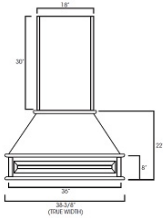

Napa Gray Shaker

AWH36	Arched Wood Hood - 36"W x 24"H x 8"D	\$506.88
-------	--------------------------------------	----------

CWH Wood Hood - Accessories

Napa Gray Shaker

CWH36	Curved Wood Hood - 36"W x 22"H + 30"H x 20-1/2"D	\$602.91
-------	--	----------