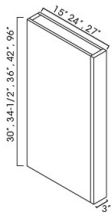

Bead Board Panels - Panels and Fillers

Napa Gray Shaker

BP48341214	Bead Board - 48"W x 34-1/2"H x 1/4"T - 1 Side Finished	\$157.41
------------	--	----------

Column - Panels and Fillers

Napa Gray Shaker

CLB334-1/2	Column Box Base - 3"W x 34-1/2"H x 24"D	\$168.30
CLW330	Column Wall - 3"W x 30"H x 15"D (Boxed columns can be used as float)	\$108.90
CLW336	Column Wall - 3"W x 36"H x 15"D (Boxed columns can be used as float)	\$129.69
CLW342	Column Wall - 3"W x 42"H x 15"D (Boxed columns can be used as float)	\$151.47
CLW396	Column Tall - 3"W x 96"H x 27"D (Trimable to custom height)	\$504.90