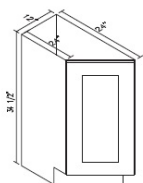

B30MW (30"W)	Base Microwave Cabinet - 30"W x 34-1/2"H x 24"D - 1 Drawer (Open	\$392.04
--------------	--	----------

Base Transitional Cabinet - Base Cabinets

Napa Gray Shaker

BTC12L	Base Transational Cabinet (Left) - 12"W x 34-1/2"H x 12"D to 24"D	\$239.58
BTC12R	Base Transational Cabinet (Right) - 12"W x 34-1/2"H x 24"D to 12"D	\$239.58